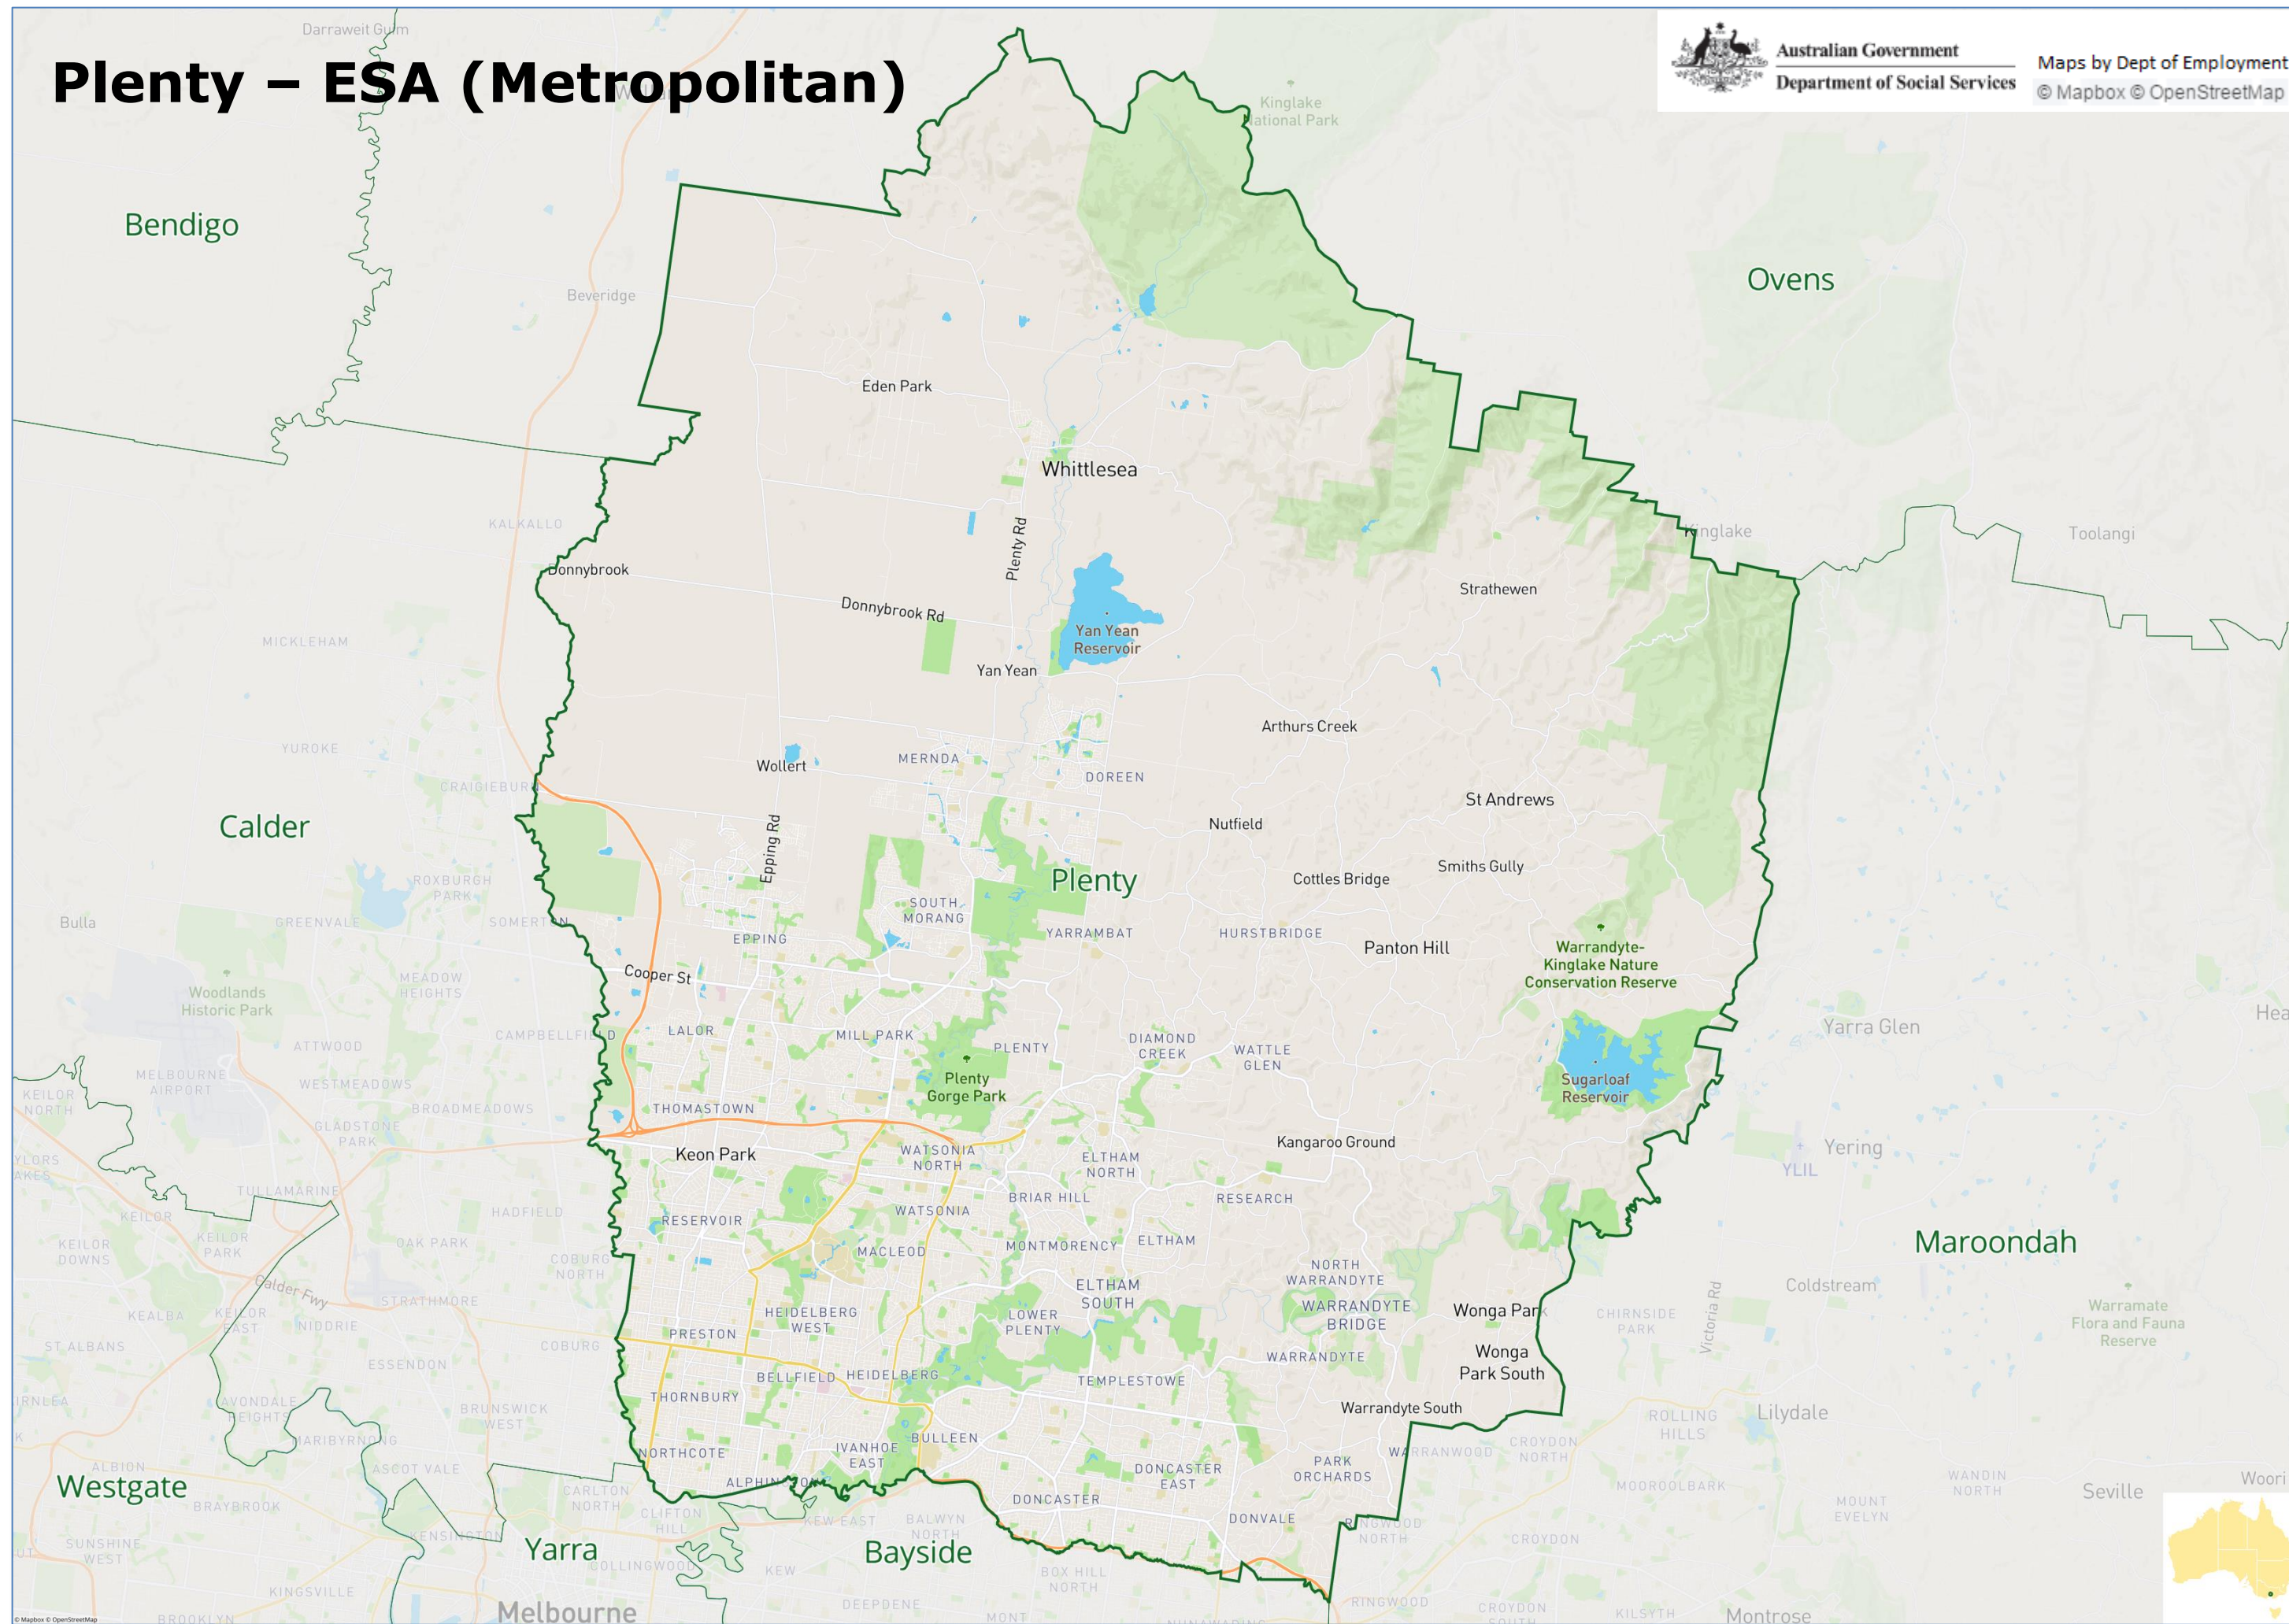

Maps by Dept of Employment
© Mapbox © OpenStreetMap

Northern Adelaide – ESA (Metropolitan)

Australian Government
Department of Social Services

Maps by Dept of Employment
© Mapbox © OpenStreetMap

Ovens - ESA (Regional)

Peninsula – ESA (Metropolitan)

Australian Government
Department of Social Services

Maps by Dept of Employment
© Mapbox © OpenStreetMap

Plenty – ESA (Metropolitan)

Australian Government
Department of Social Services

Maps by Dept of Employment
© Mapbox © OpenStreetMap

Port Lincoln/Ceduna SA – ESA (Regional)

Port Pirie – ESA (Regional)

Port Pirie

Riverland – ESA (Regional)

South East – ESA (Regional)

Southern Adelaide – ESA (Metropolitan)

Australian Government
Department of Social Services

Maps by Dept of Employment
© Mapbox © OpenStreetMap

Sunraysia – ESA (Regional)

© Mapbox © OpenStreetMap

West and North West – ESA (Regional)

Western Adelaide – ESA (Metropolitan)