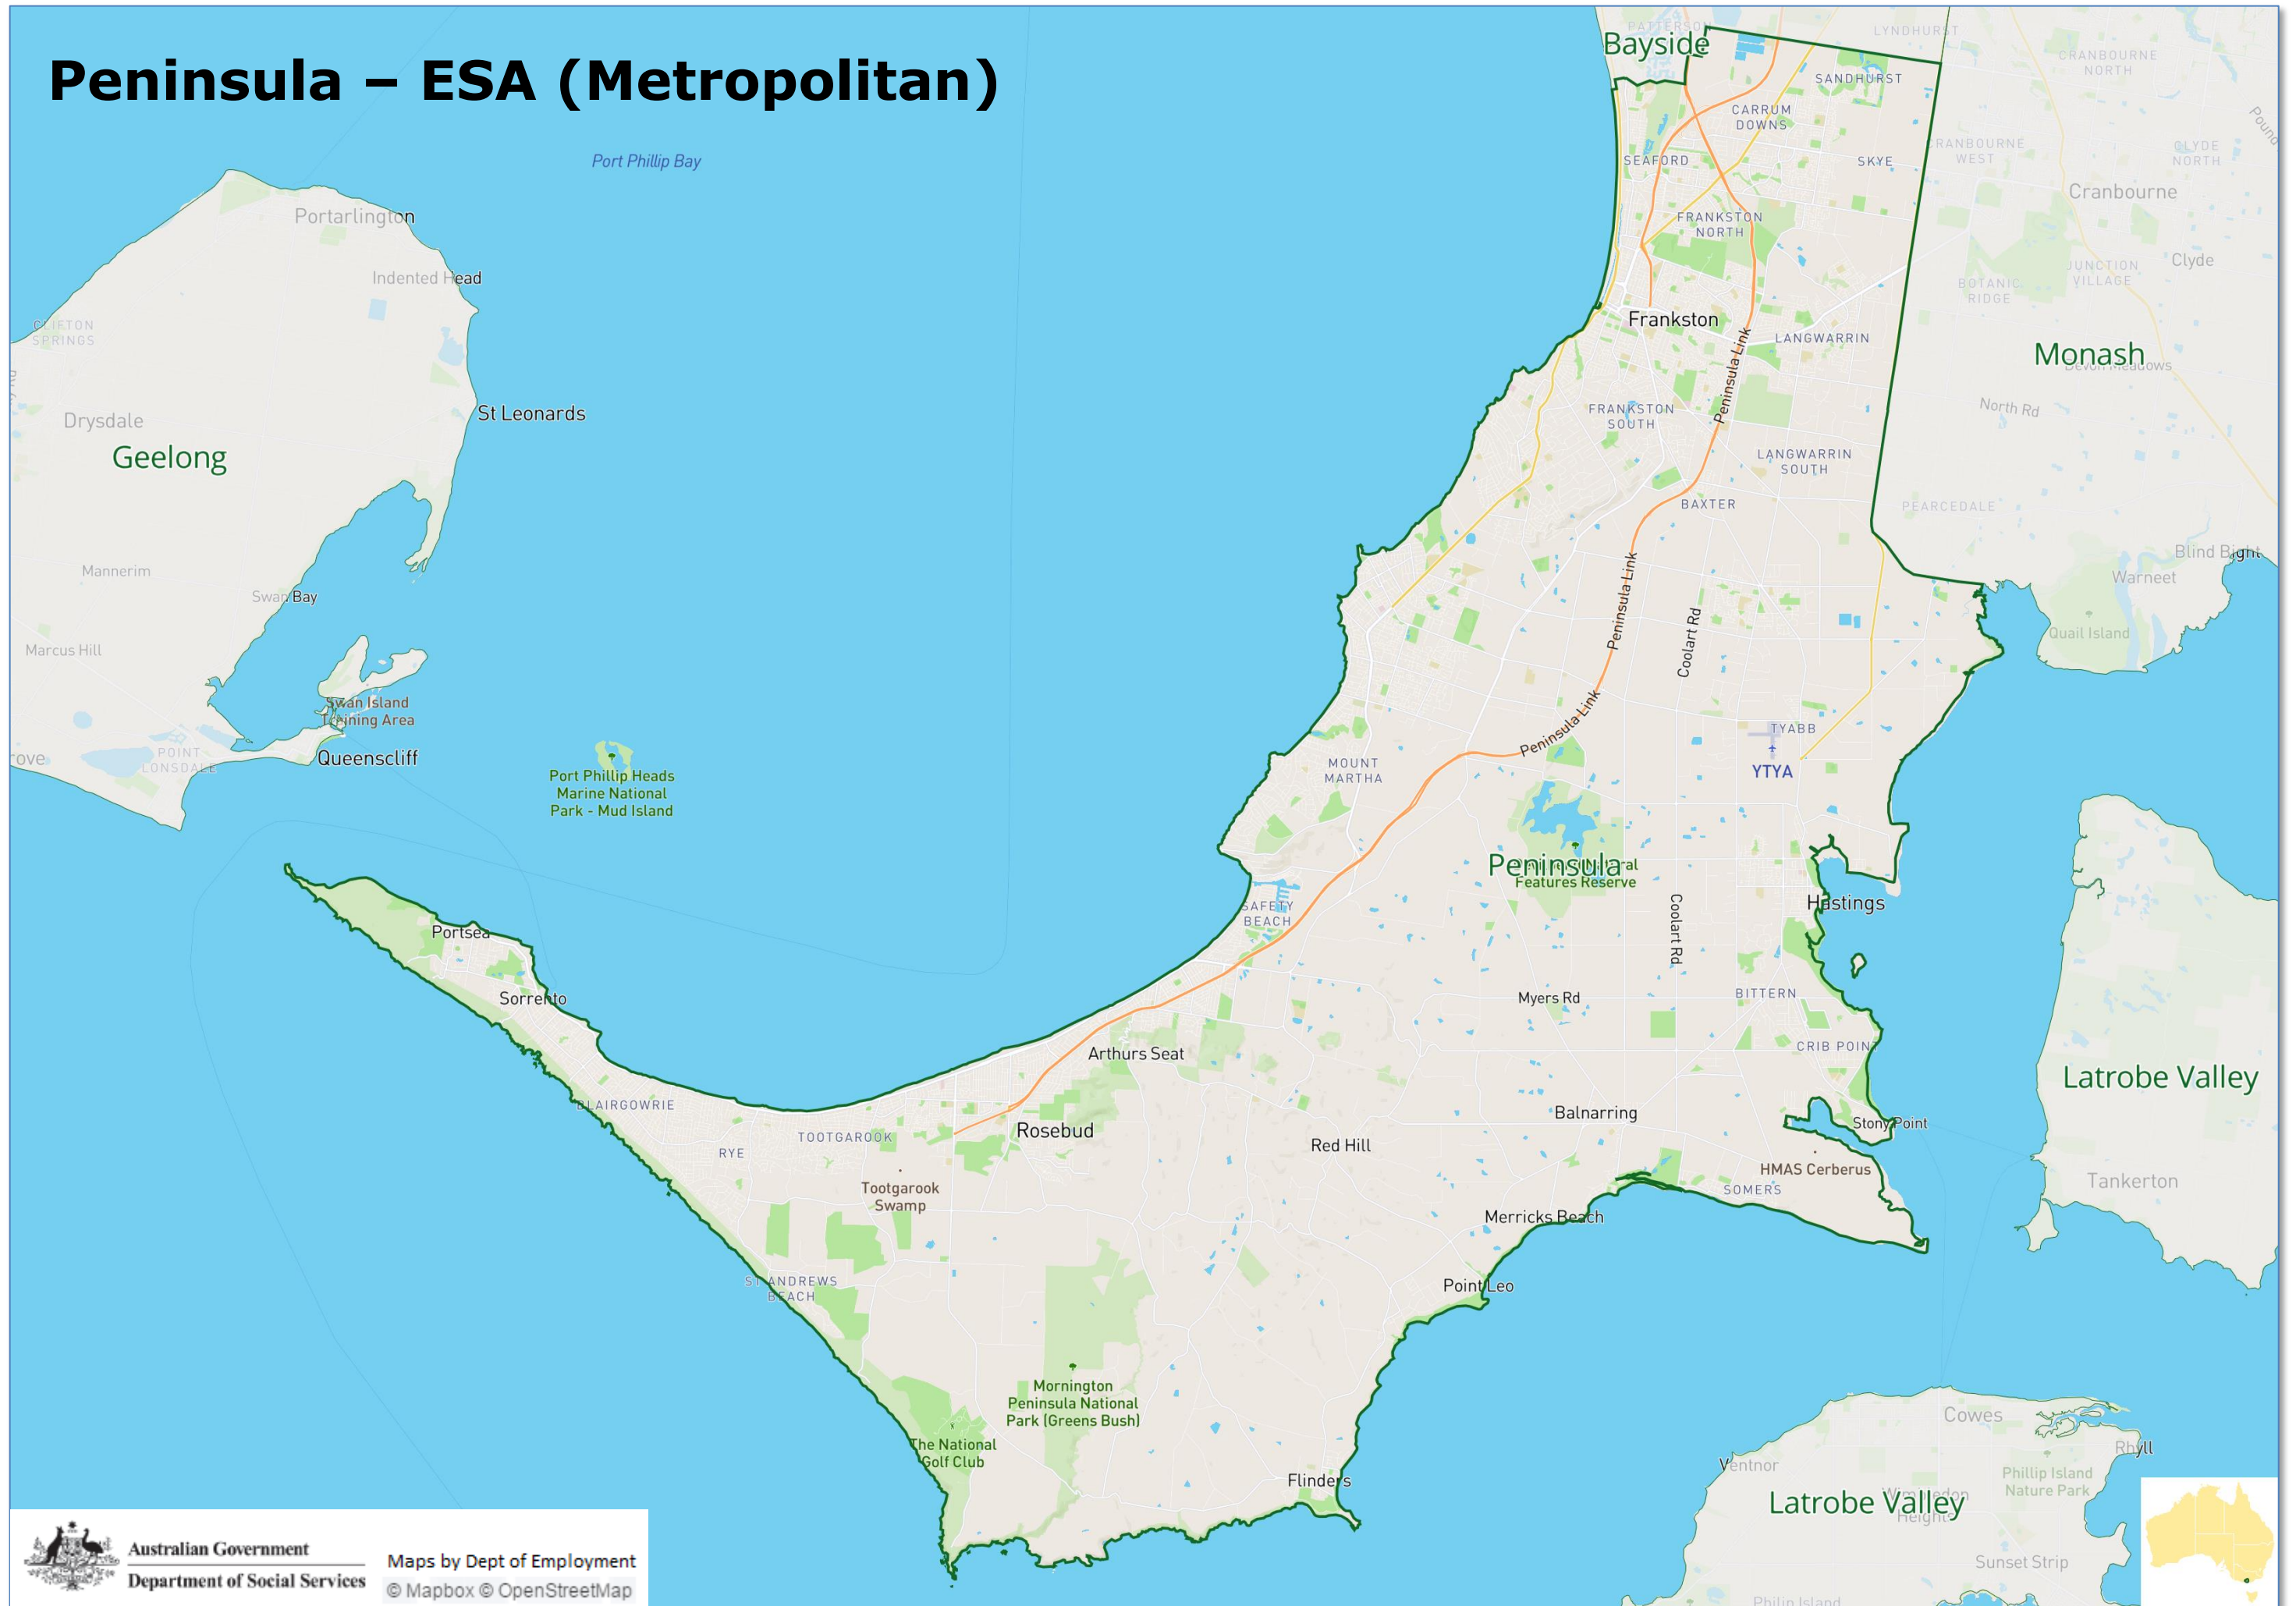

Murraylands – ESA (Regional)

Australian Government
Department of Social Services

Maps by Dept of Employment
© Mapbox © OpenStreetMap

North Country SA – ESA (Regional)

Australian Government
Department of Social Services

Maps by Dept of Employment
© Mapbox © OpenStreetMap

Northern Adelaide – ESA (Metropolitan)

Australian Government
Department of Social Services

Maps by Dept of Employment
© Mapbox © OpenStreetMap

Ovens - ESA (Regional)

Peninsula – ESA (Metropolitan)

Australian Government
Department of Social Services

Maps by Dept of Employment
© Mapbox © OpenStreetMap

Plenty – ESA (Metropolitan)

Australian Government
Department of Social Services

Maps by Dept of Employment
© Mapbox © OpenStreetMap

Port Lincoln/Ceduna SA – ESA (Regional)

Port Pirie – ESA (Regional)

Port Pirie

Riverland – ESA (Regional)

South East – ESA (Regional)

Southern Adelaide – ESA (Metropolitan)