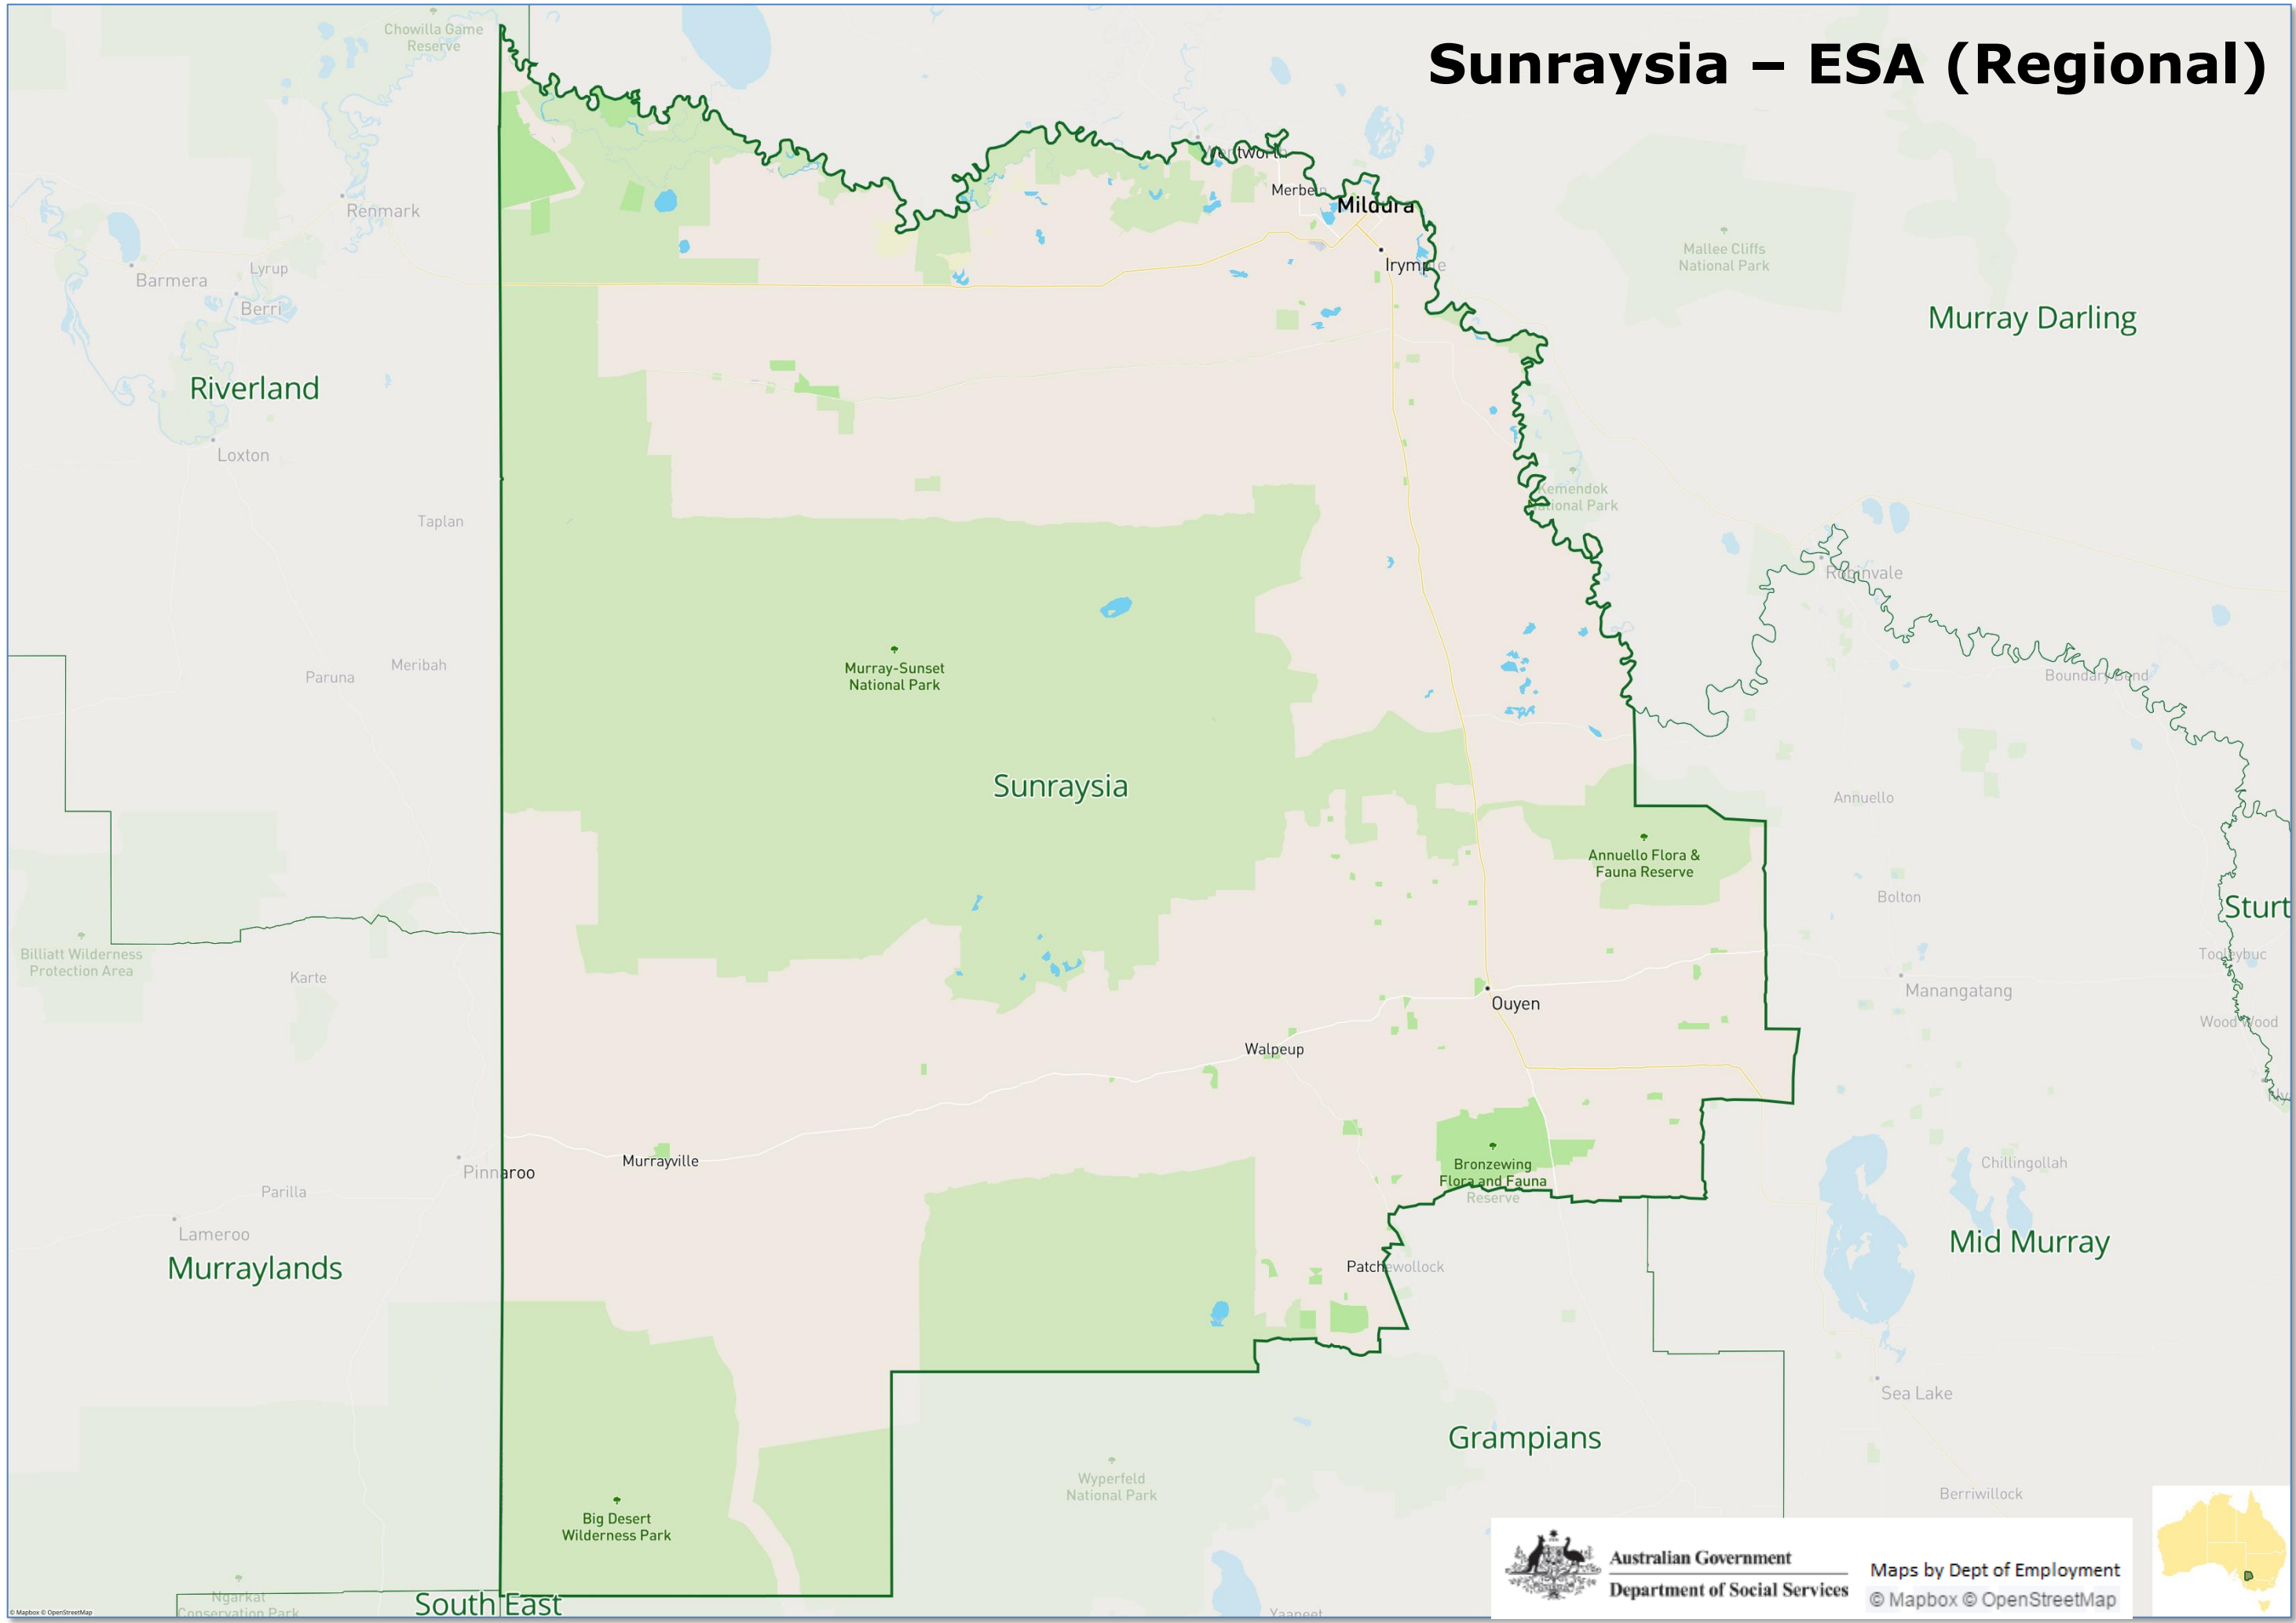

Sunraysia – ESA (Regional)

© Mapbox © OpenStreetMap