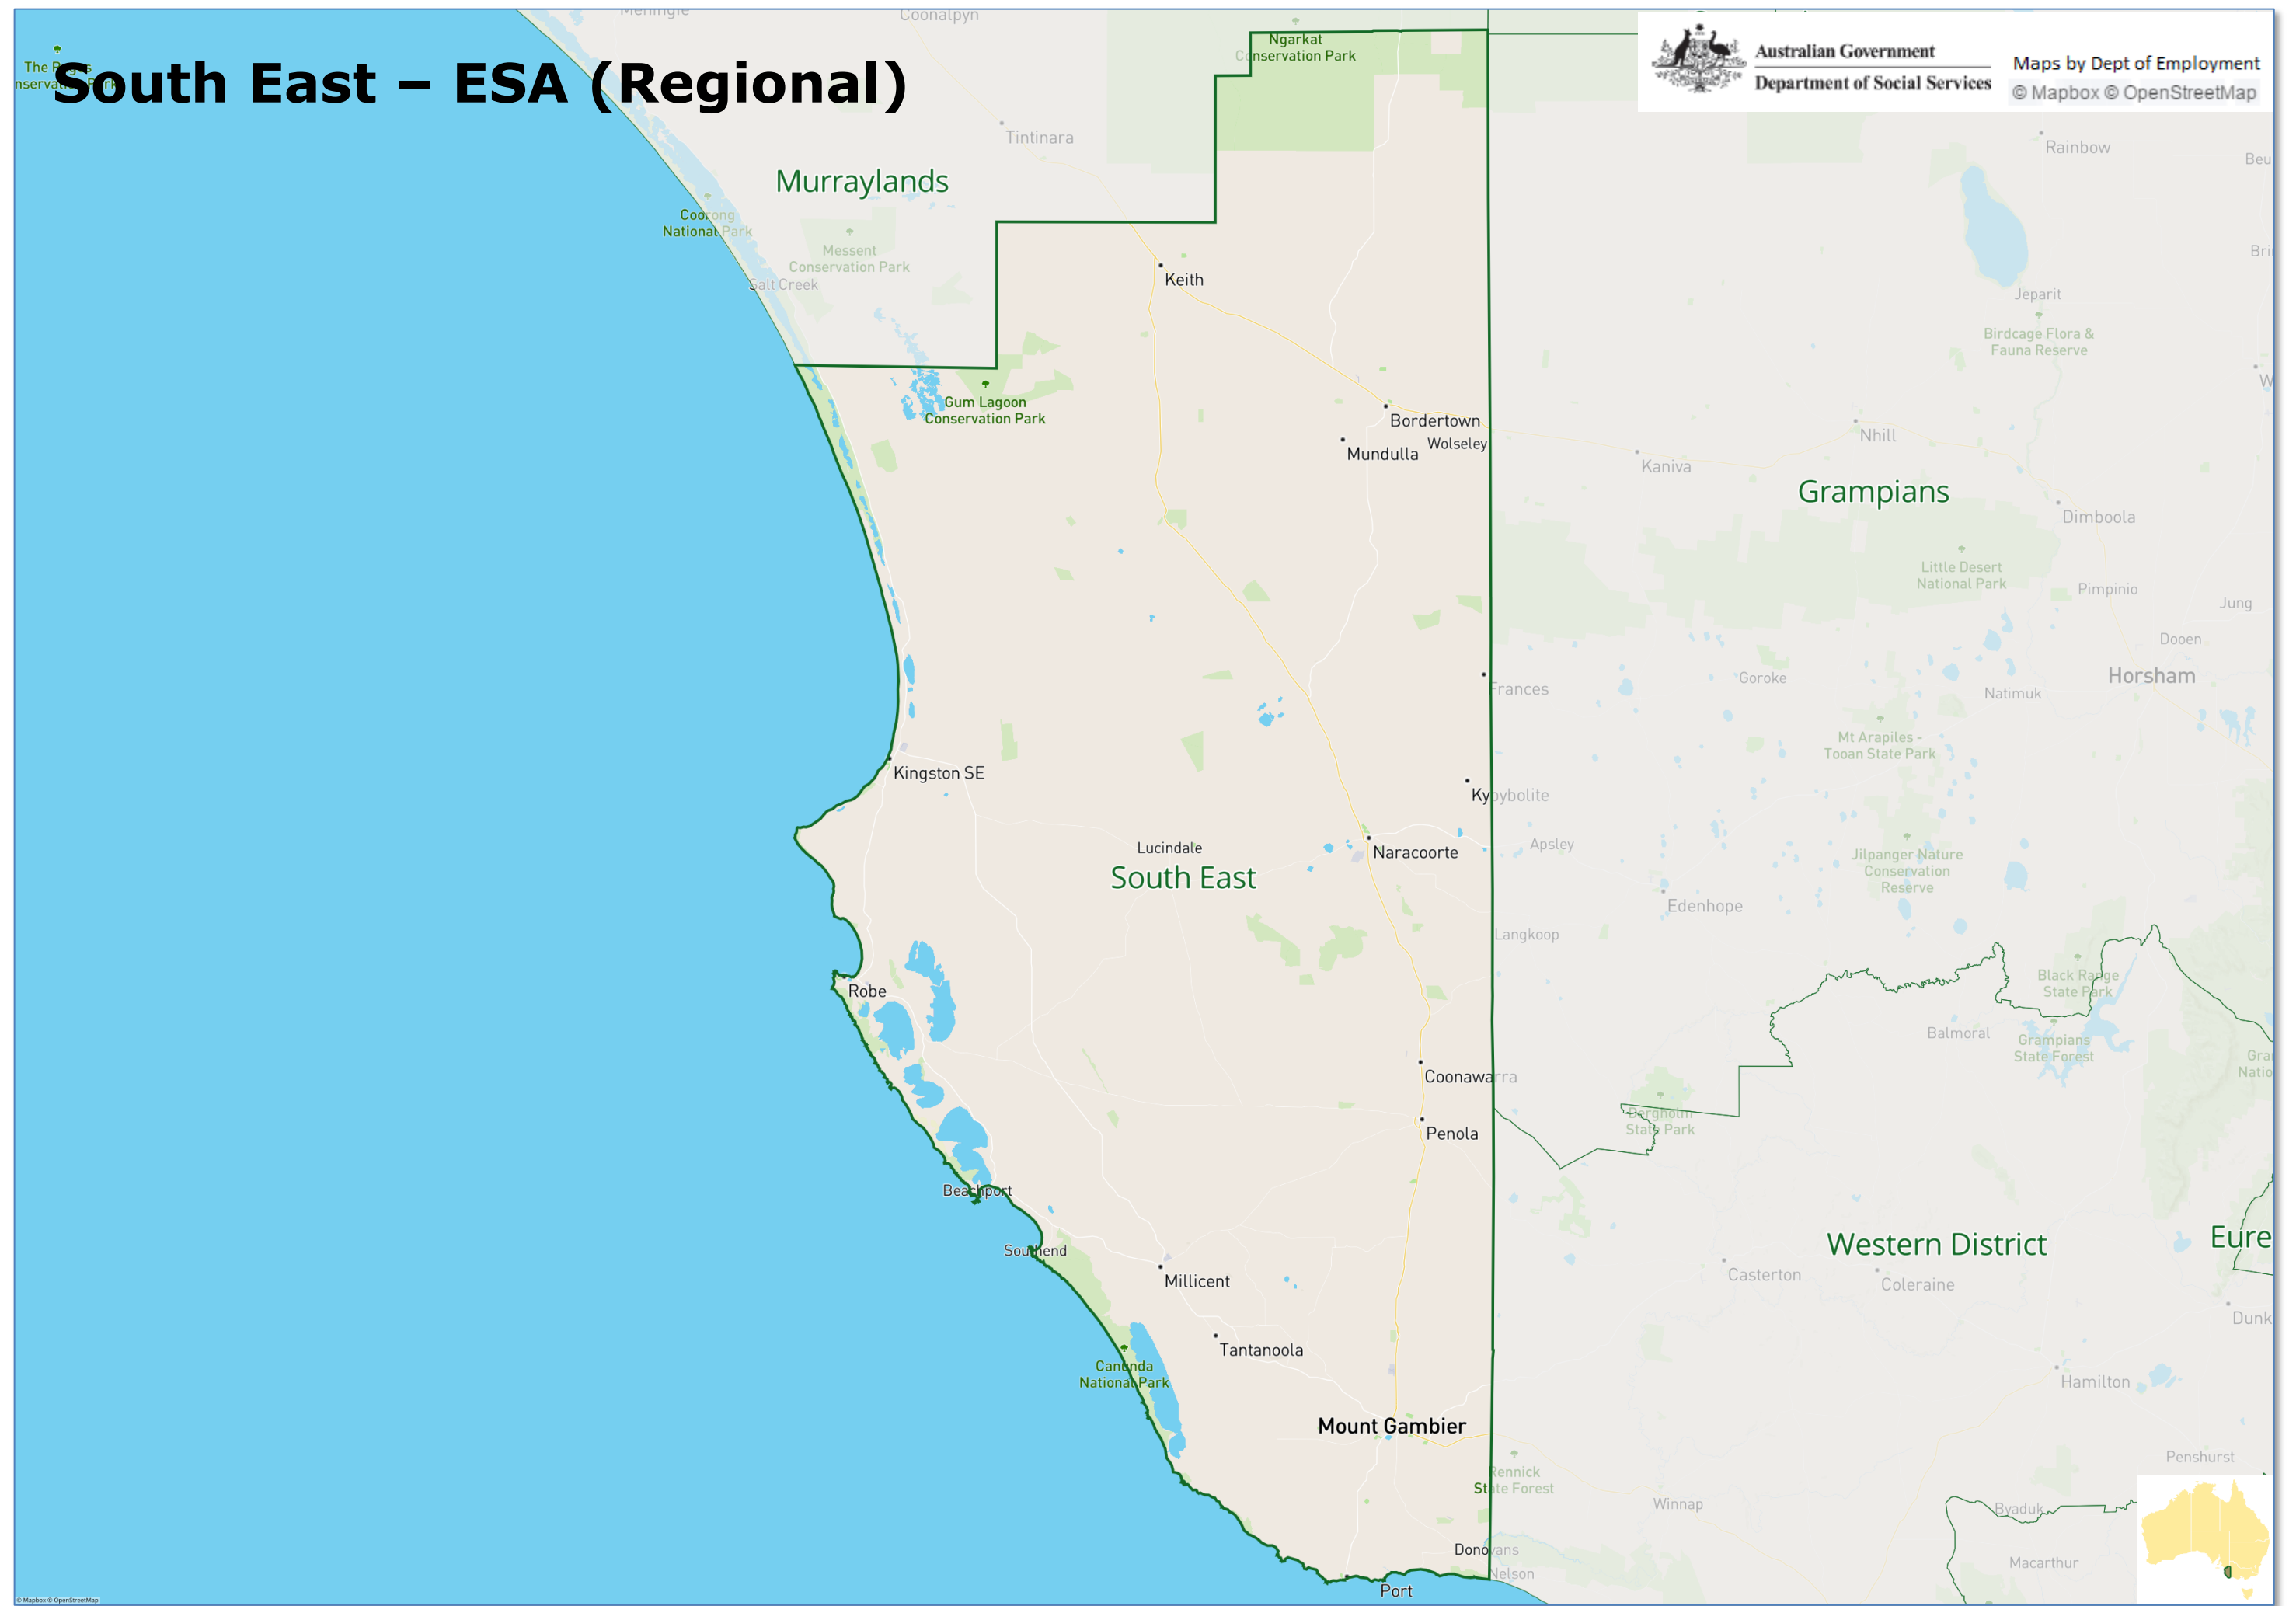

Launceston – ESA (Regional)

Australian Government
Department of Social Services

Maps by Dept of Employment
© Mapbox © OpenStreetMap

Maroondah – ESA (Metropolitan)

Australian Government
Department of Social Services

Peninsula – ESA (Metropolitan)

Australian Government
Department of Social Services

Maps by Dept of Employment
© Mapbox © OpenStreetMap

Plenty – ESA (Metropolitan)

Australian Government
Department of Social Services

Maps by Dept of Employment
© Mapbox © OpenStreetMap

Port Lincoln/Ceduna SA – ESA (Regional)

Port Pirie – ESA (Regional)

Port Pirie

Riverland – ESA (Regional)

South East – ESA (Regional)

Southern Adelaide – ESA (Metropolitan)

Australian Government
Department of Social Services

Maps by Dept of Employment
© Mapbox © OpenStreetMap

Sunraysia – ESA (Regional)

© Mapbox © OpenStreetMap

West and North West – ESA (Regional)

Western Adelaide – ESA (Metropolitan)