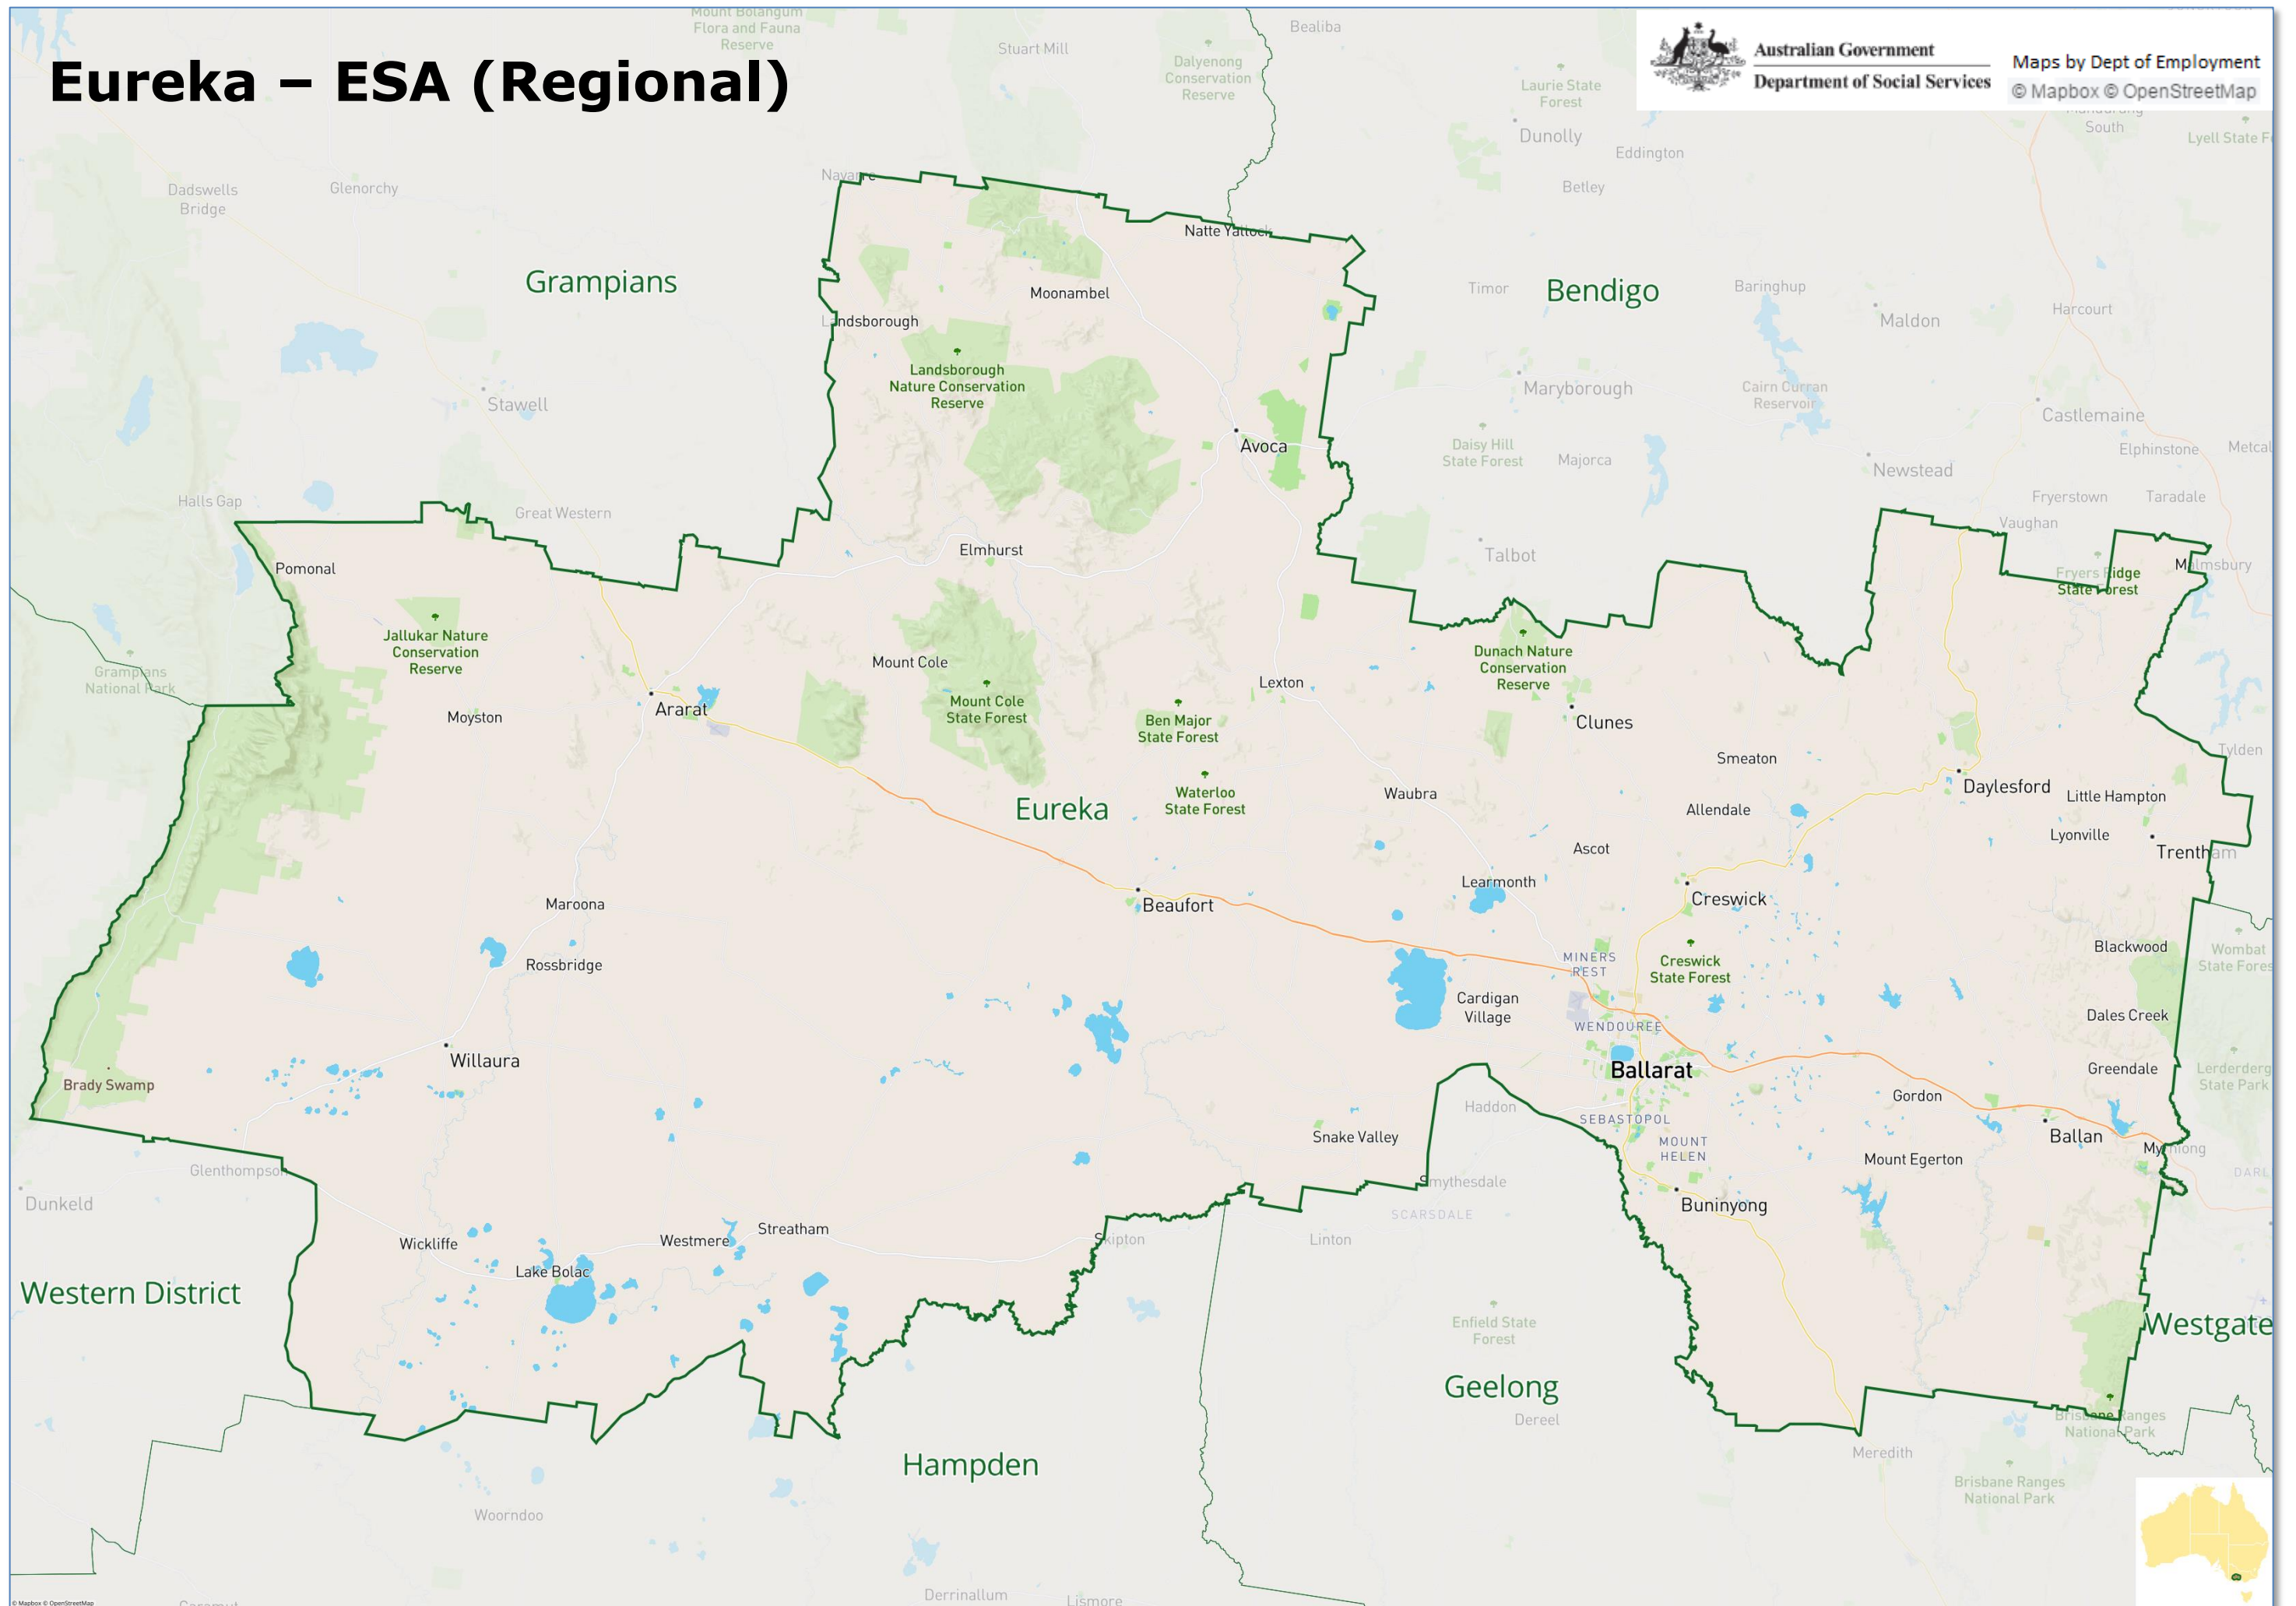

Australian Government
Department of Social Services

Maps by Dept of Employment
© Mapbox © OpenStreetMap

Eastern Adelaide – ESA (Metropolitan)

Australian Government
Department of Social Services

Maps by Dept of Employment
© Mapbox © OpenStreetMap

Eureka – ESA (Regional)

Australian Government
Department of Social Services

Maps by Dept of Employment
© Mapbox © OpenStreetMap

Fleurieu/Kangaroo Island – ESA (Regional)

Gawler – ESA (Regional)

Geelong - ESA (Metropolitan)

Australian Government
Department of Social Services

Maps by Dept of Employment
© Mapbox © OpenStreetMap

Goulburn Valley – ESA (Regional)

Australian Government
Department of Social Services

Maps by Dept of Employment
© Mapbox © OpenStreetMap