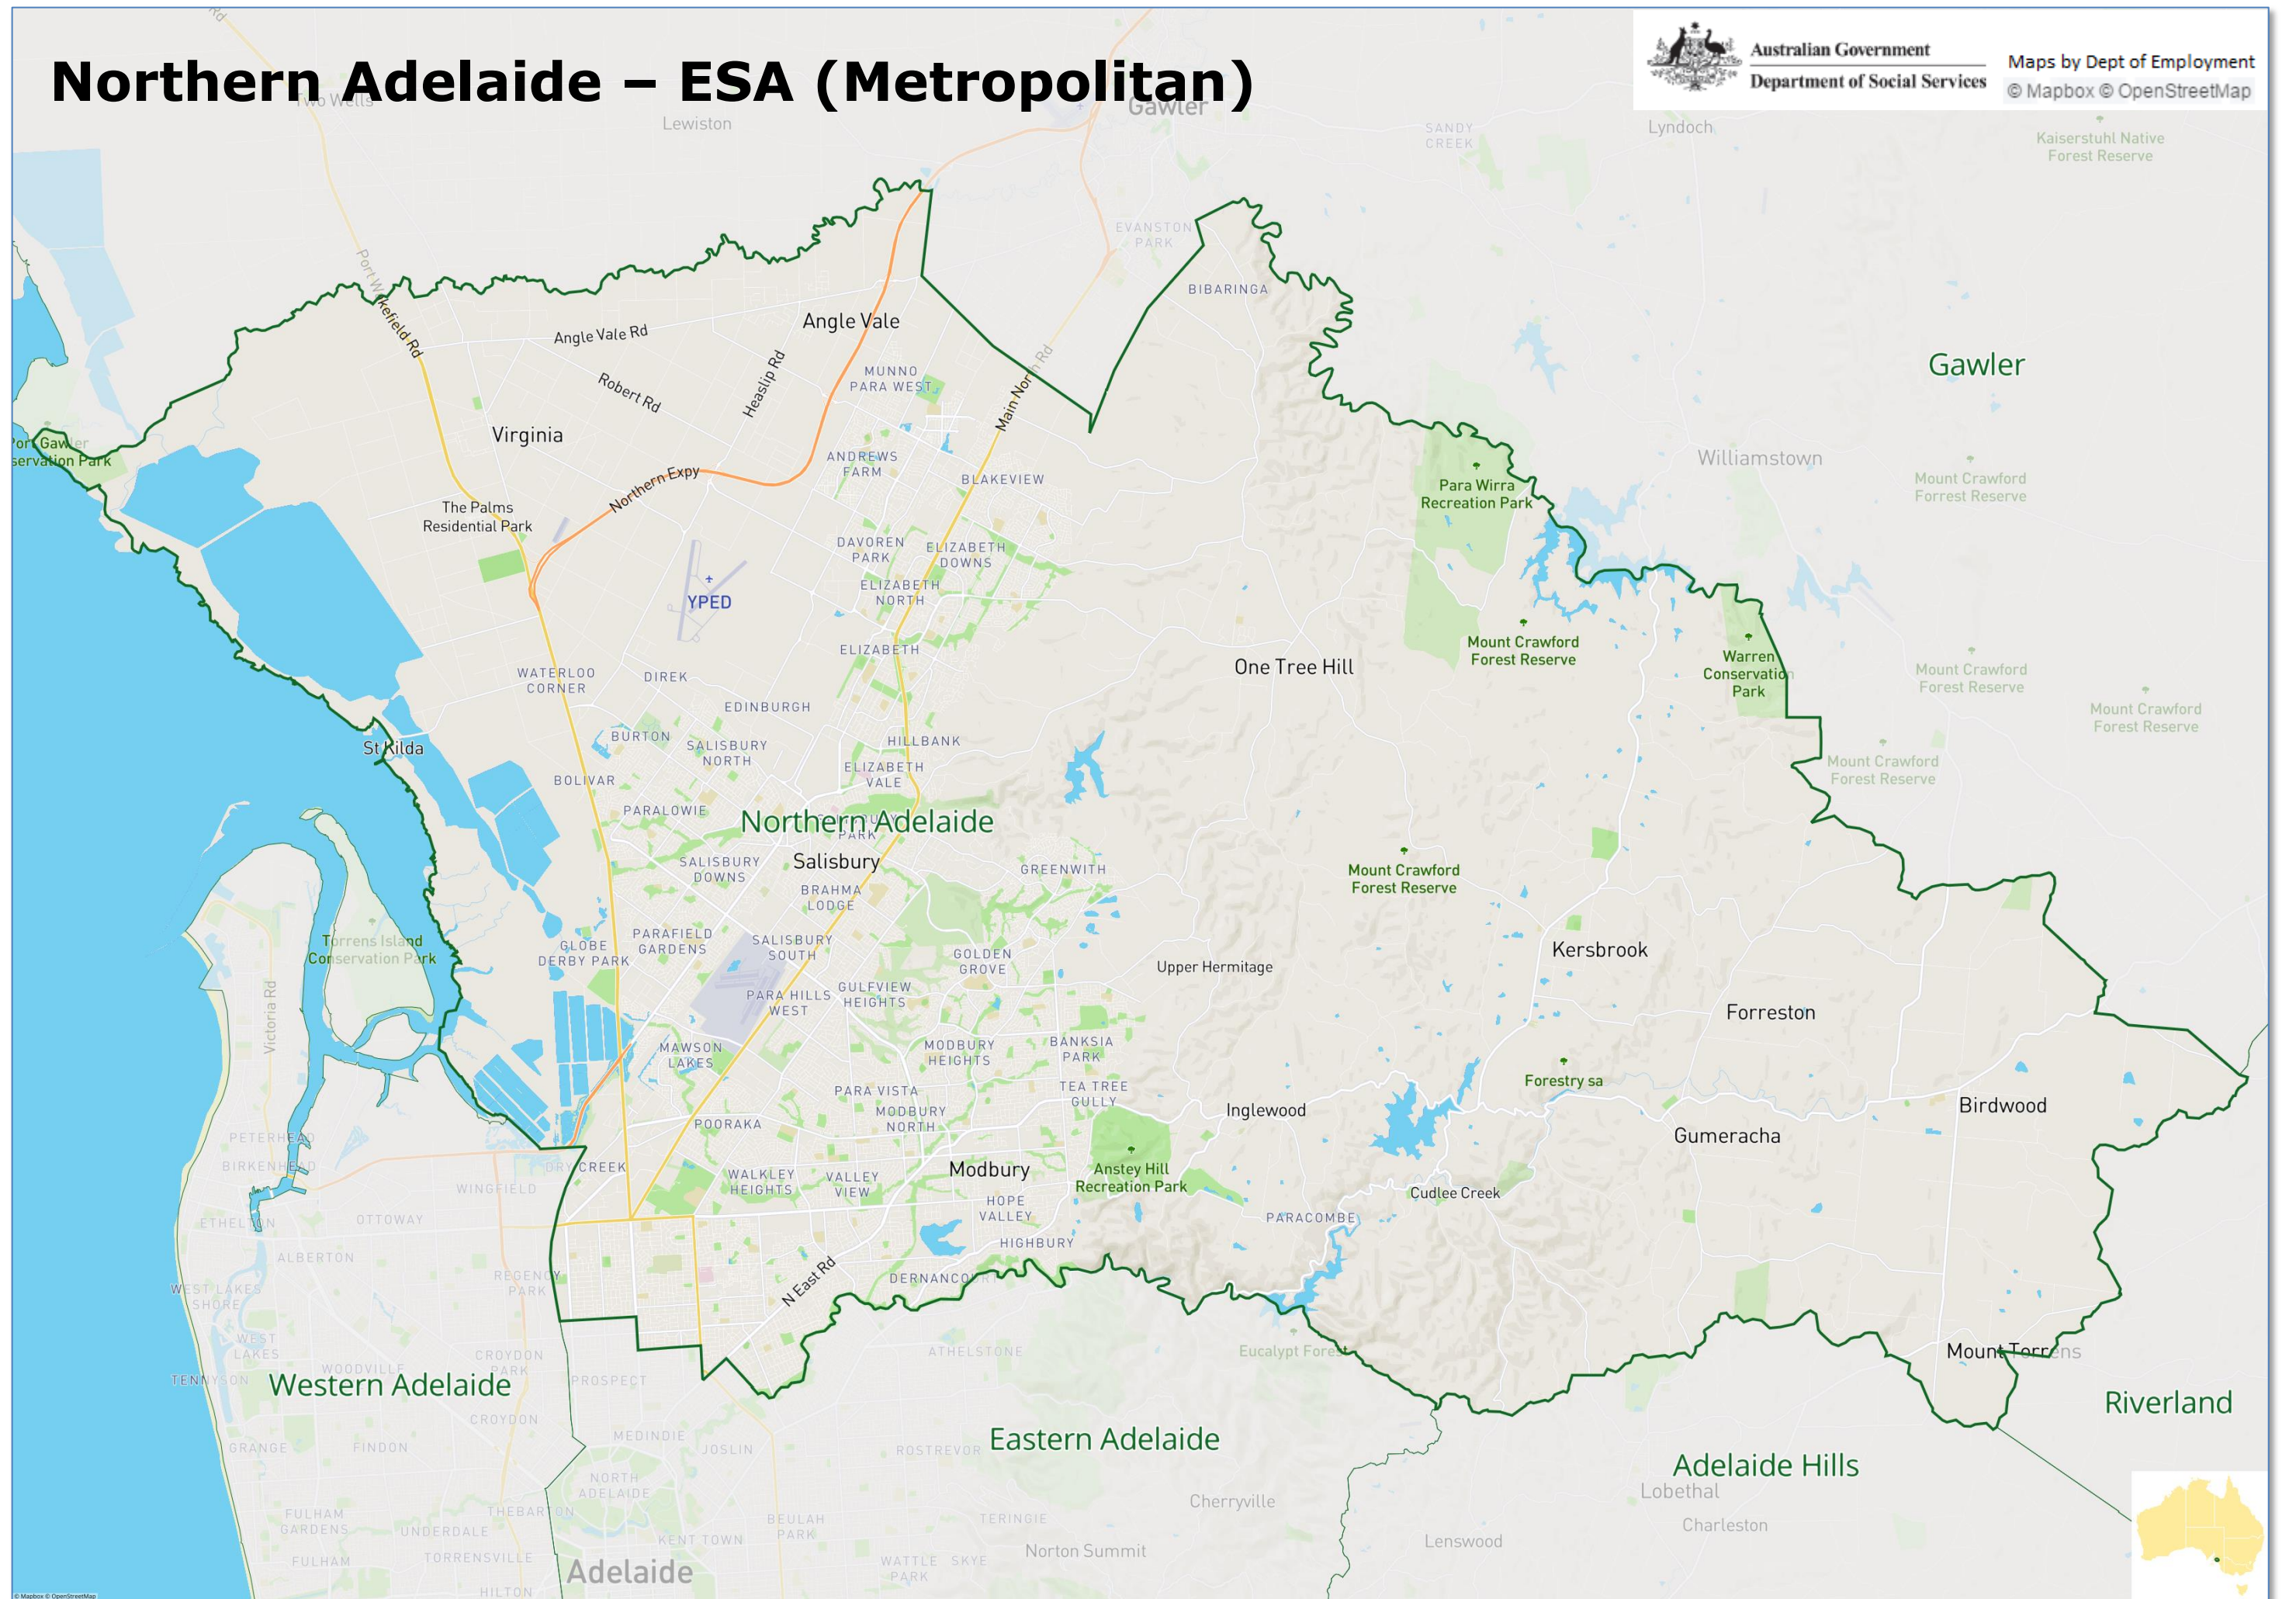

Murraylands – ESA (Regional)

Australian Government
Department of Social Services

Maps by Dept of Employment
© Mapbox © OpenStreetMap

North Country SA – ESA (Regional)

Australian Government
Department of Social Services

Maps by Dept of Employment
© Mapbox © OpenStreetMap

Northern Adelaide – ESA (Metropolitan)

Australian Government
Department of Social Services

Maps by Dept of Employment
© Mapbox © OpenStreetMap

Ovens - ESA (Regional)

Peninsula – ESA (Metropolitan)

Australian Government
Department of Social Services

Maps by Dept of Employment
© Mapbox © OpenStreetMap

Plenty – ESA (Metropolitan)

Australian Government
Department of Social Services

Maps by Dept of Employment
© Mapbox © OpenStreetMap

Port Lincoln/Ceduna SA – ESA (Regional)

Port Pirie – ESA (Regional)

Port Pirie

Riverland – ESA (Regional)

South East – ESA (Regional)

Southern Adelaide – ESA (Metropolitan)