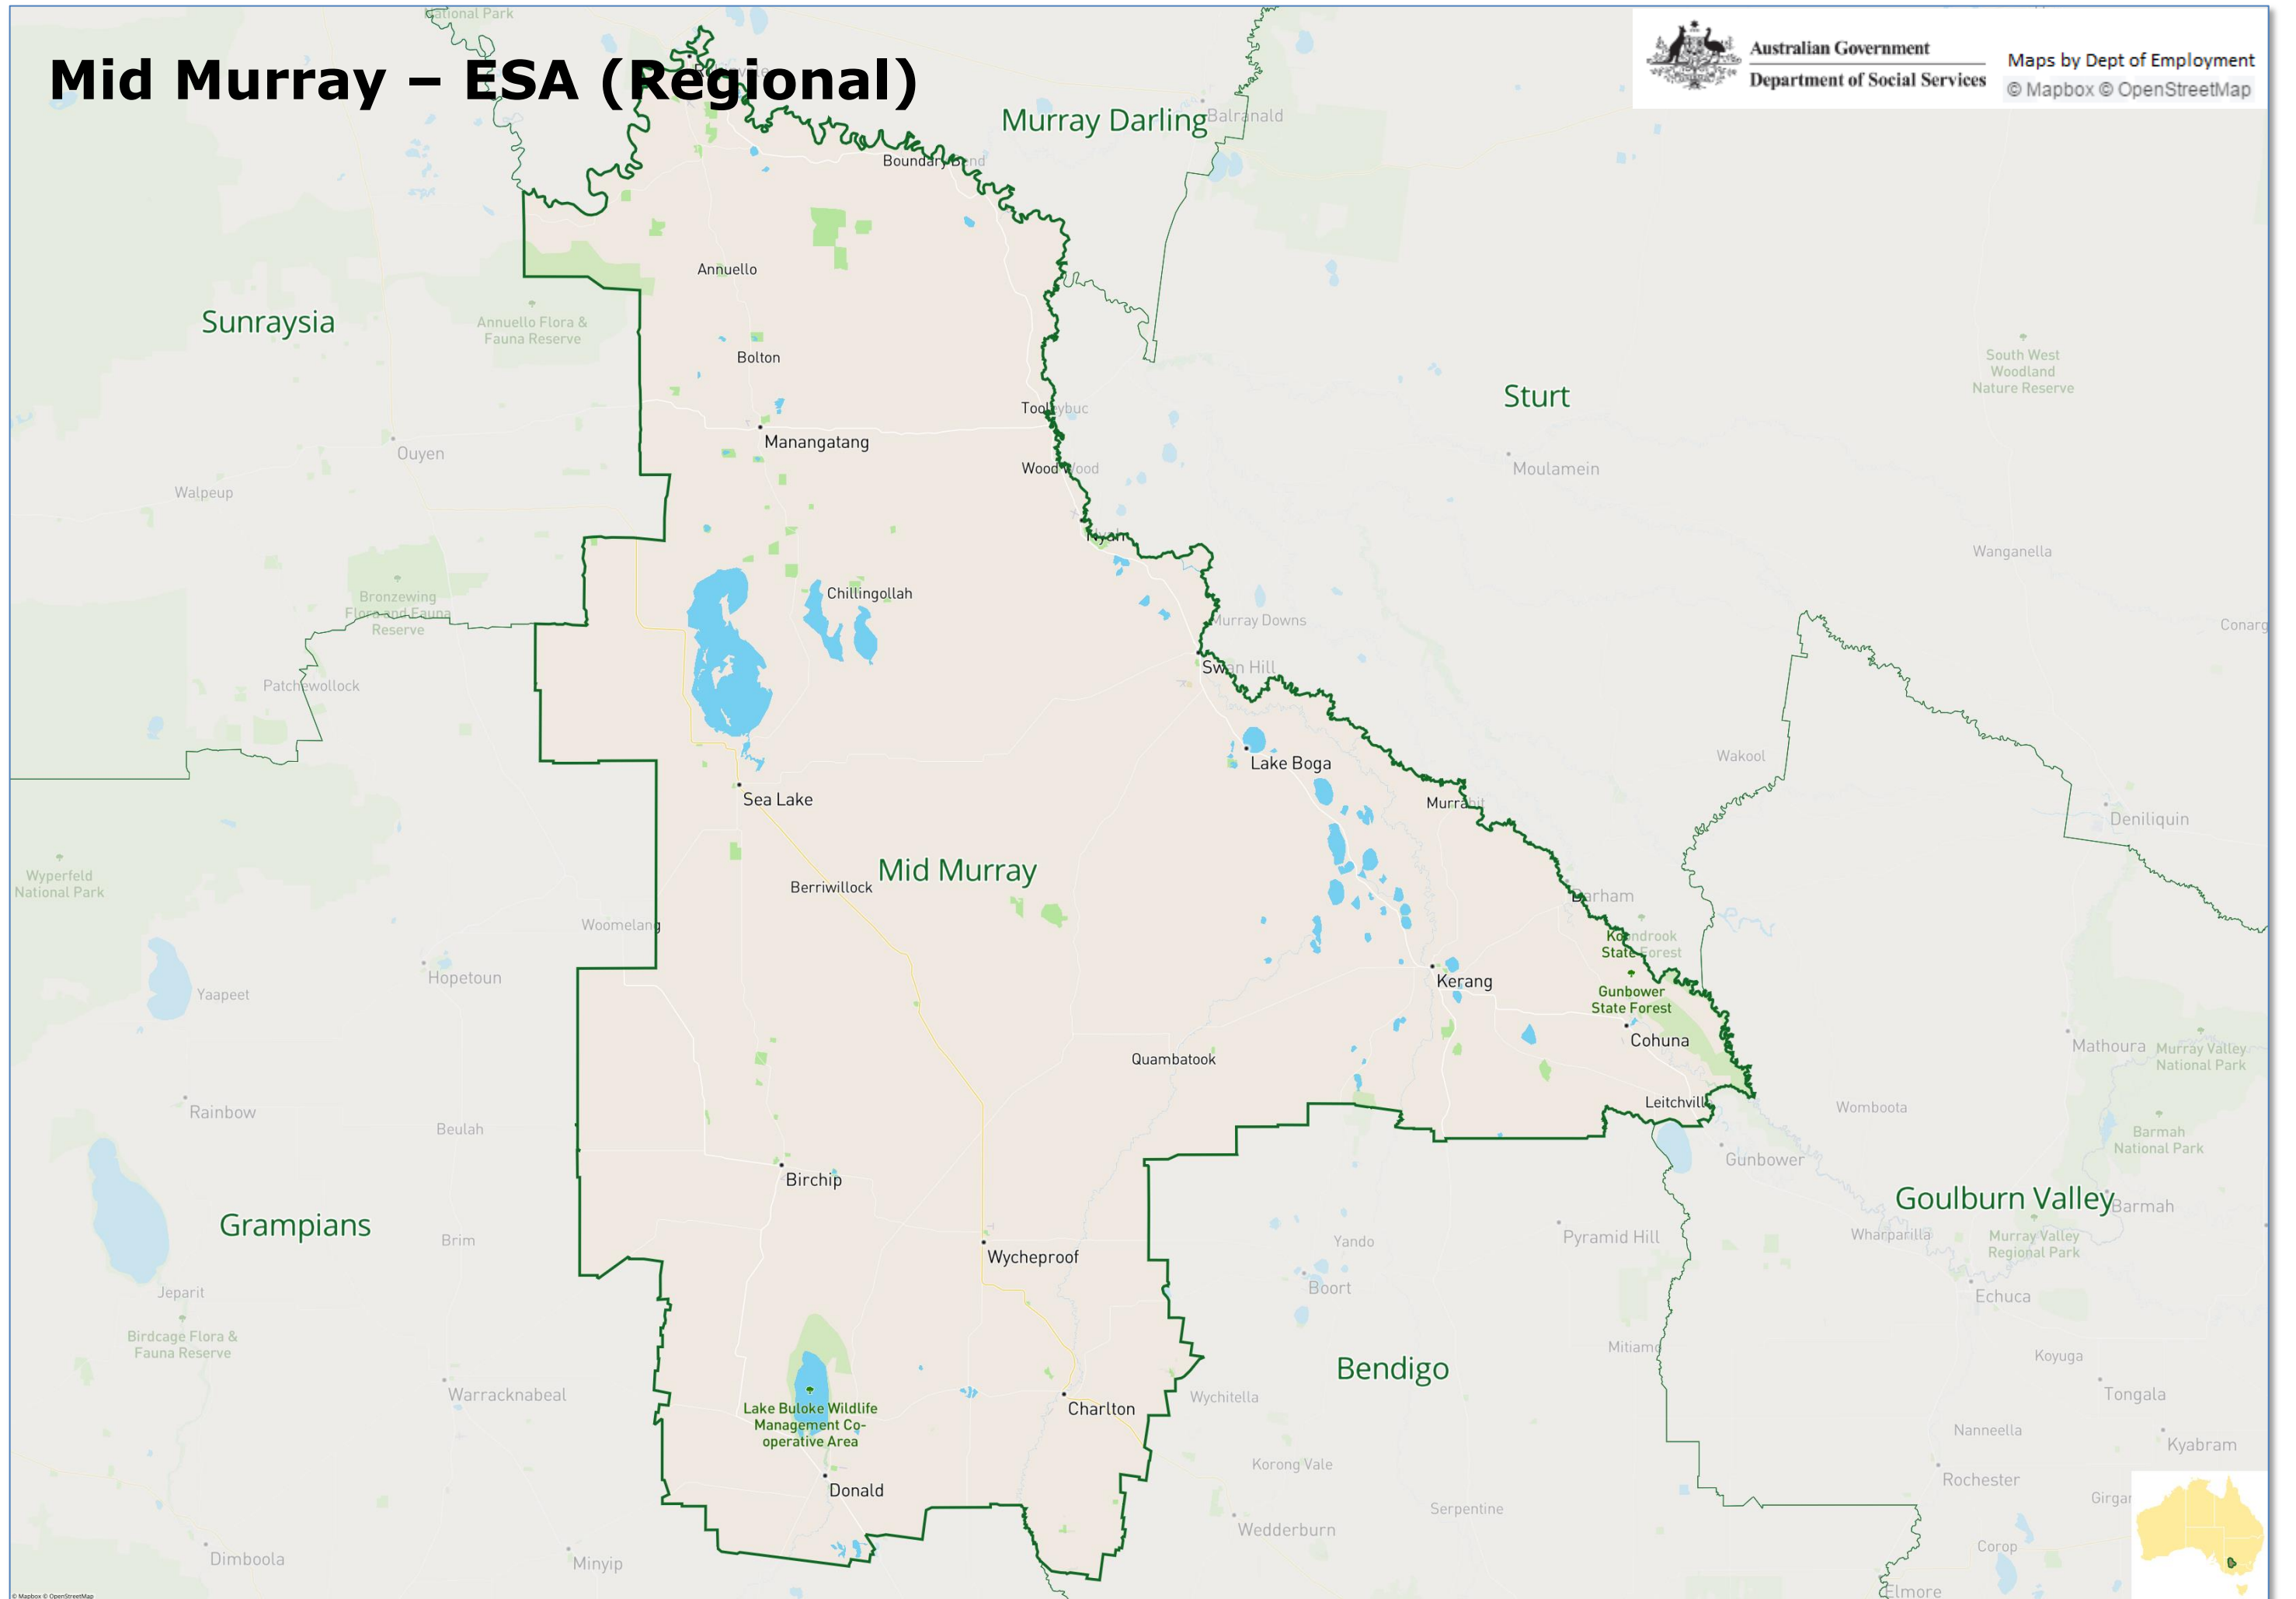

Launceston – ESA (Regional)

Australian Government
Department of Social Services

Maps by Dept of Employment
© Mapbox © OpenStreetMap

Maroondah – ESA (Metropolitan)

Australian Government
Department of Social Services

Maps by Dept of Employment
© Mapbox © OpenStreetMap

Mid Murray – ESA (Regional)

Australian Government
Department of Social Services

Maps by Dept of Employment
© Mapbox © OpenStreetMap

Monash – ESA (Metropolitan)

Murraylands – ESA (Regional)

Australian Government
Department of Social Services

Maps by Dept of Employment
© Mapbox © OpenStreetMap

North Country SA – ESA (Regional)

Australian Government
Department of Social Services

Maps by Dept of Employment
© Mapbox © OpenStreetMap

Port Lincoln/Ceduna SA – ESA (Regional)

Port Pirie – ESA (Regional)

Port Pirie

Riverland – ESA (Regional)

South East – ESA (Regional)

Southern Adelaide – ESA (Metropolitan)