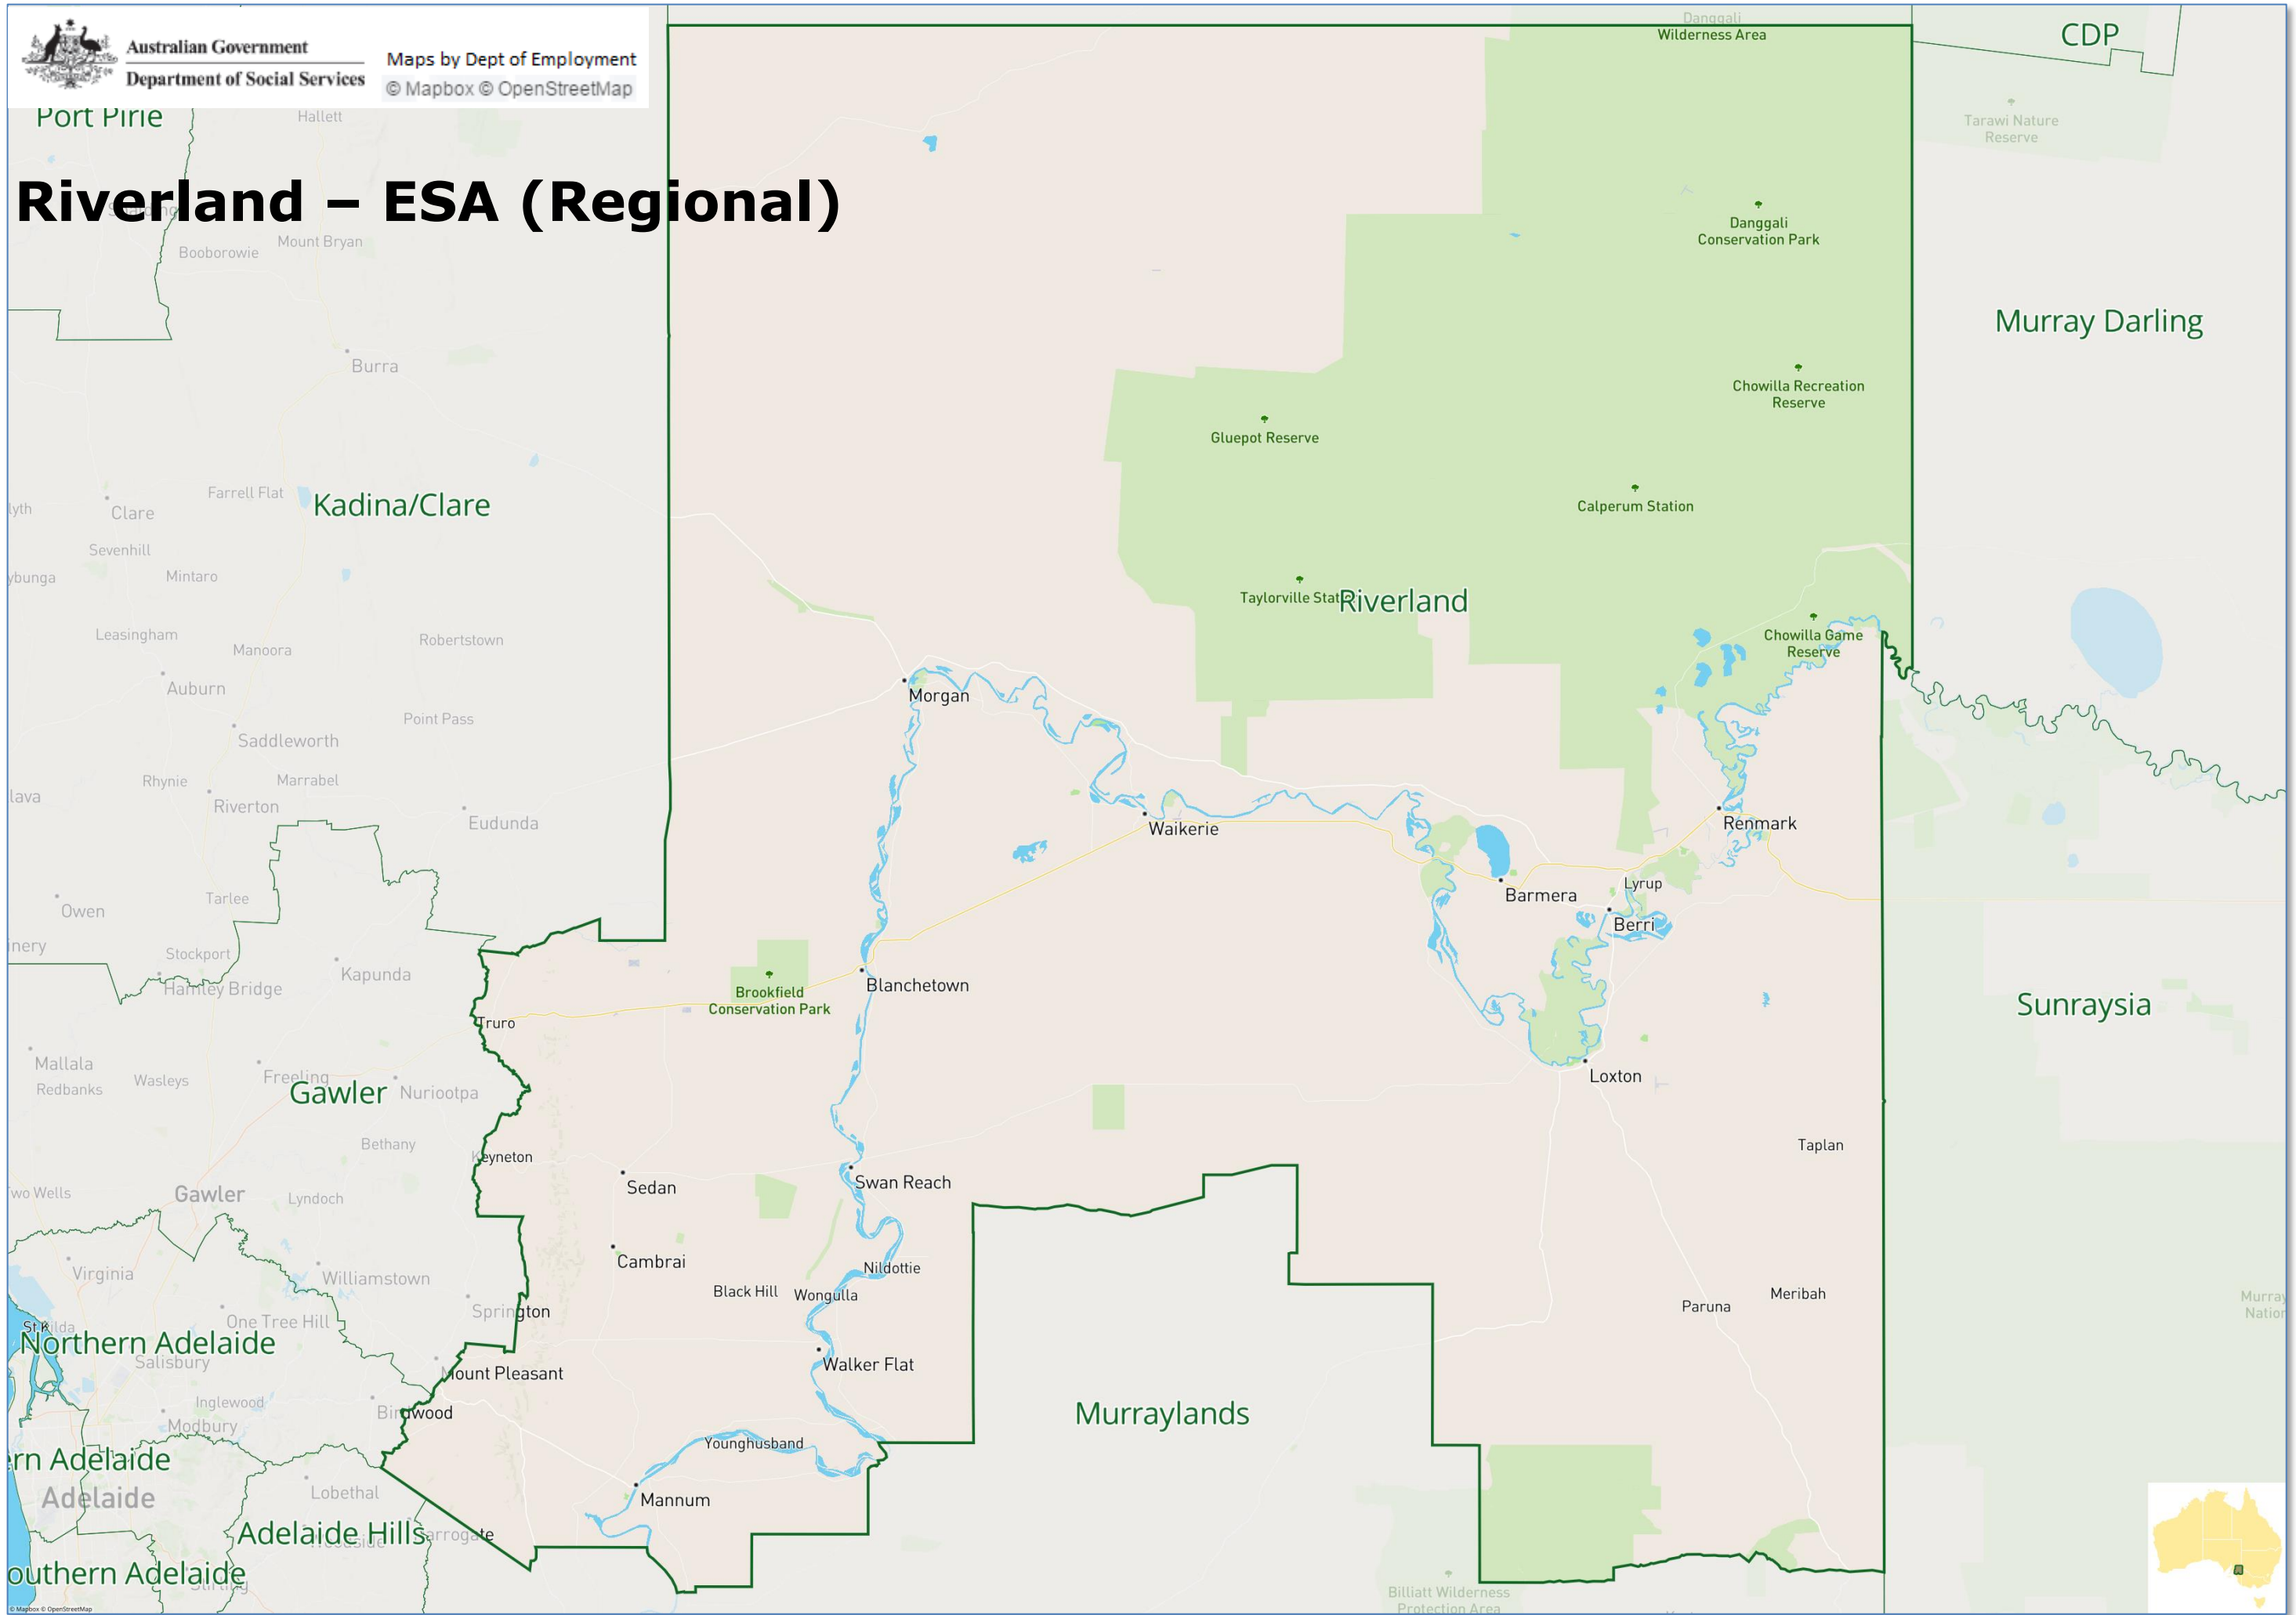

Launceston – ESA (Regional)

Australian Government
Department of Social Services

Maps by Dept of Employment
© Mapbox © OpenStreetMap

Maroondah – ESA (Metropolitan)

Australian Government
Department of Social Services

Maps by Dept of Employment
© Mapbox © OpenStreetMap

Port Lincoln/Ceduna SA – ESA (Regional)

Port Pirie – ESA (Regional)

Port Pirie

Riverland – ESA (Regional)

South East – ESA (Regional)

Southern Adelaide – ESA (Metropolitan)

Australian Government
Department of Social Services

Maps by Dept of Employment
© Mapbox © OpenStreetMap

Sunraysia – ESA (Regional)

© Mapbox © OpenStreetMap

West and North West – ESA (Regional)

Western Adelaide – ESA (Metropolitan)