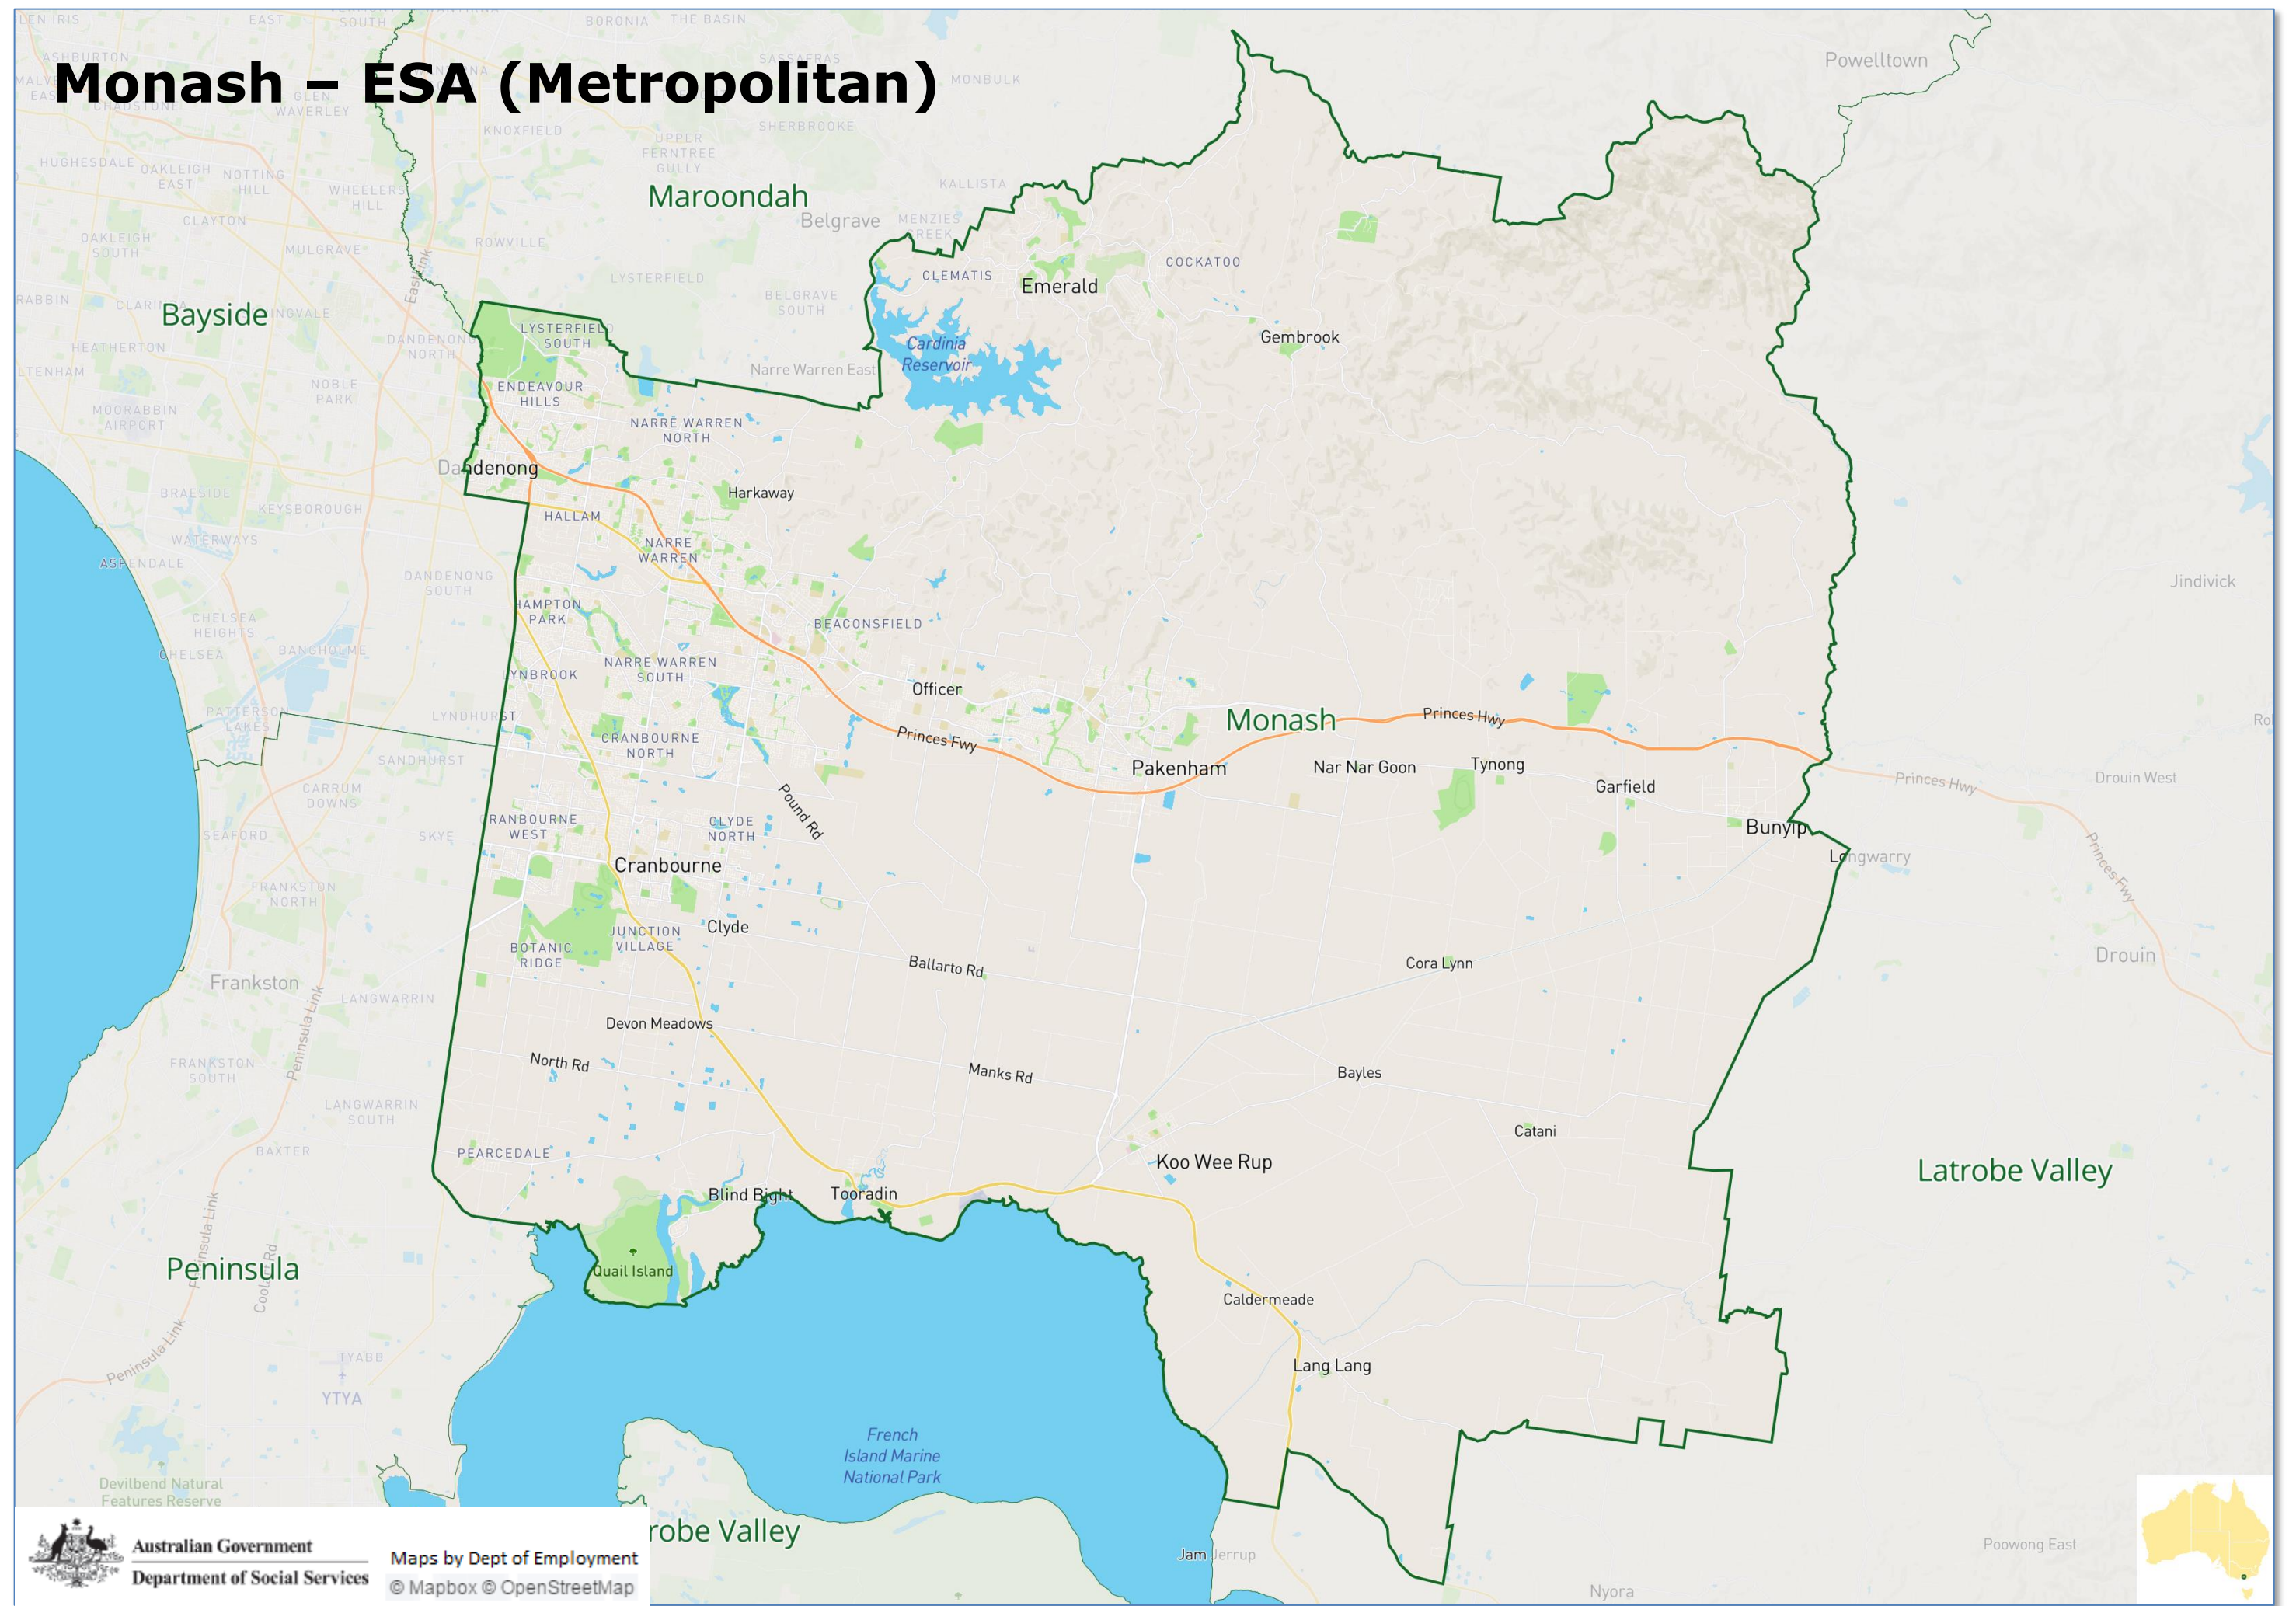

Launceston – ESA (Regional)

Australian Government
Department of Social Services

Maps by Dept of Employment
© Mapbox © OpenStreetMap

Maroondah – ESA (Metropolitan)

Australian Government
Department of Social Services

Maps by Dept of Employment
© Mapbox © OpenStreetMap

Mid Murray – ESA (Regional)

Australian Government
Department of Social Services

Maps by Dept of Employment
© Mapbox © OpenStreetMap

Monash – ESA (Metropolitan)

Murraylands – ESA (Regional)

Australian Government
Department of Social Services

Maps by Dept of Employment
© Mapbox © OpenStreetMap

North Country SA – ESA (Regional)

Australian Government
Department of Social Services

Maps by Dept of Employment
© Mapbox © OpenStreetMap

Port Lincoln/Ceduna SA – ESA (Regional)

Port Pirie – ESA (Regional)

Port Pirie

Riverland – ESA (Regional)

South East – ESA (Regional)

Southern Adelaide – ESA (Metropolitan)