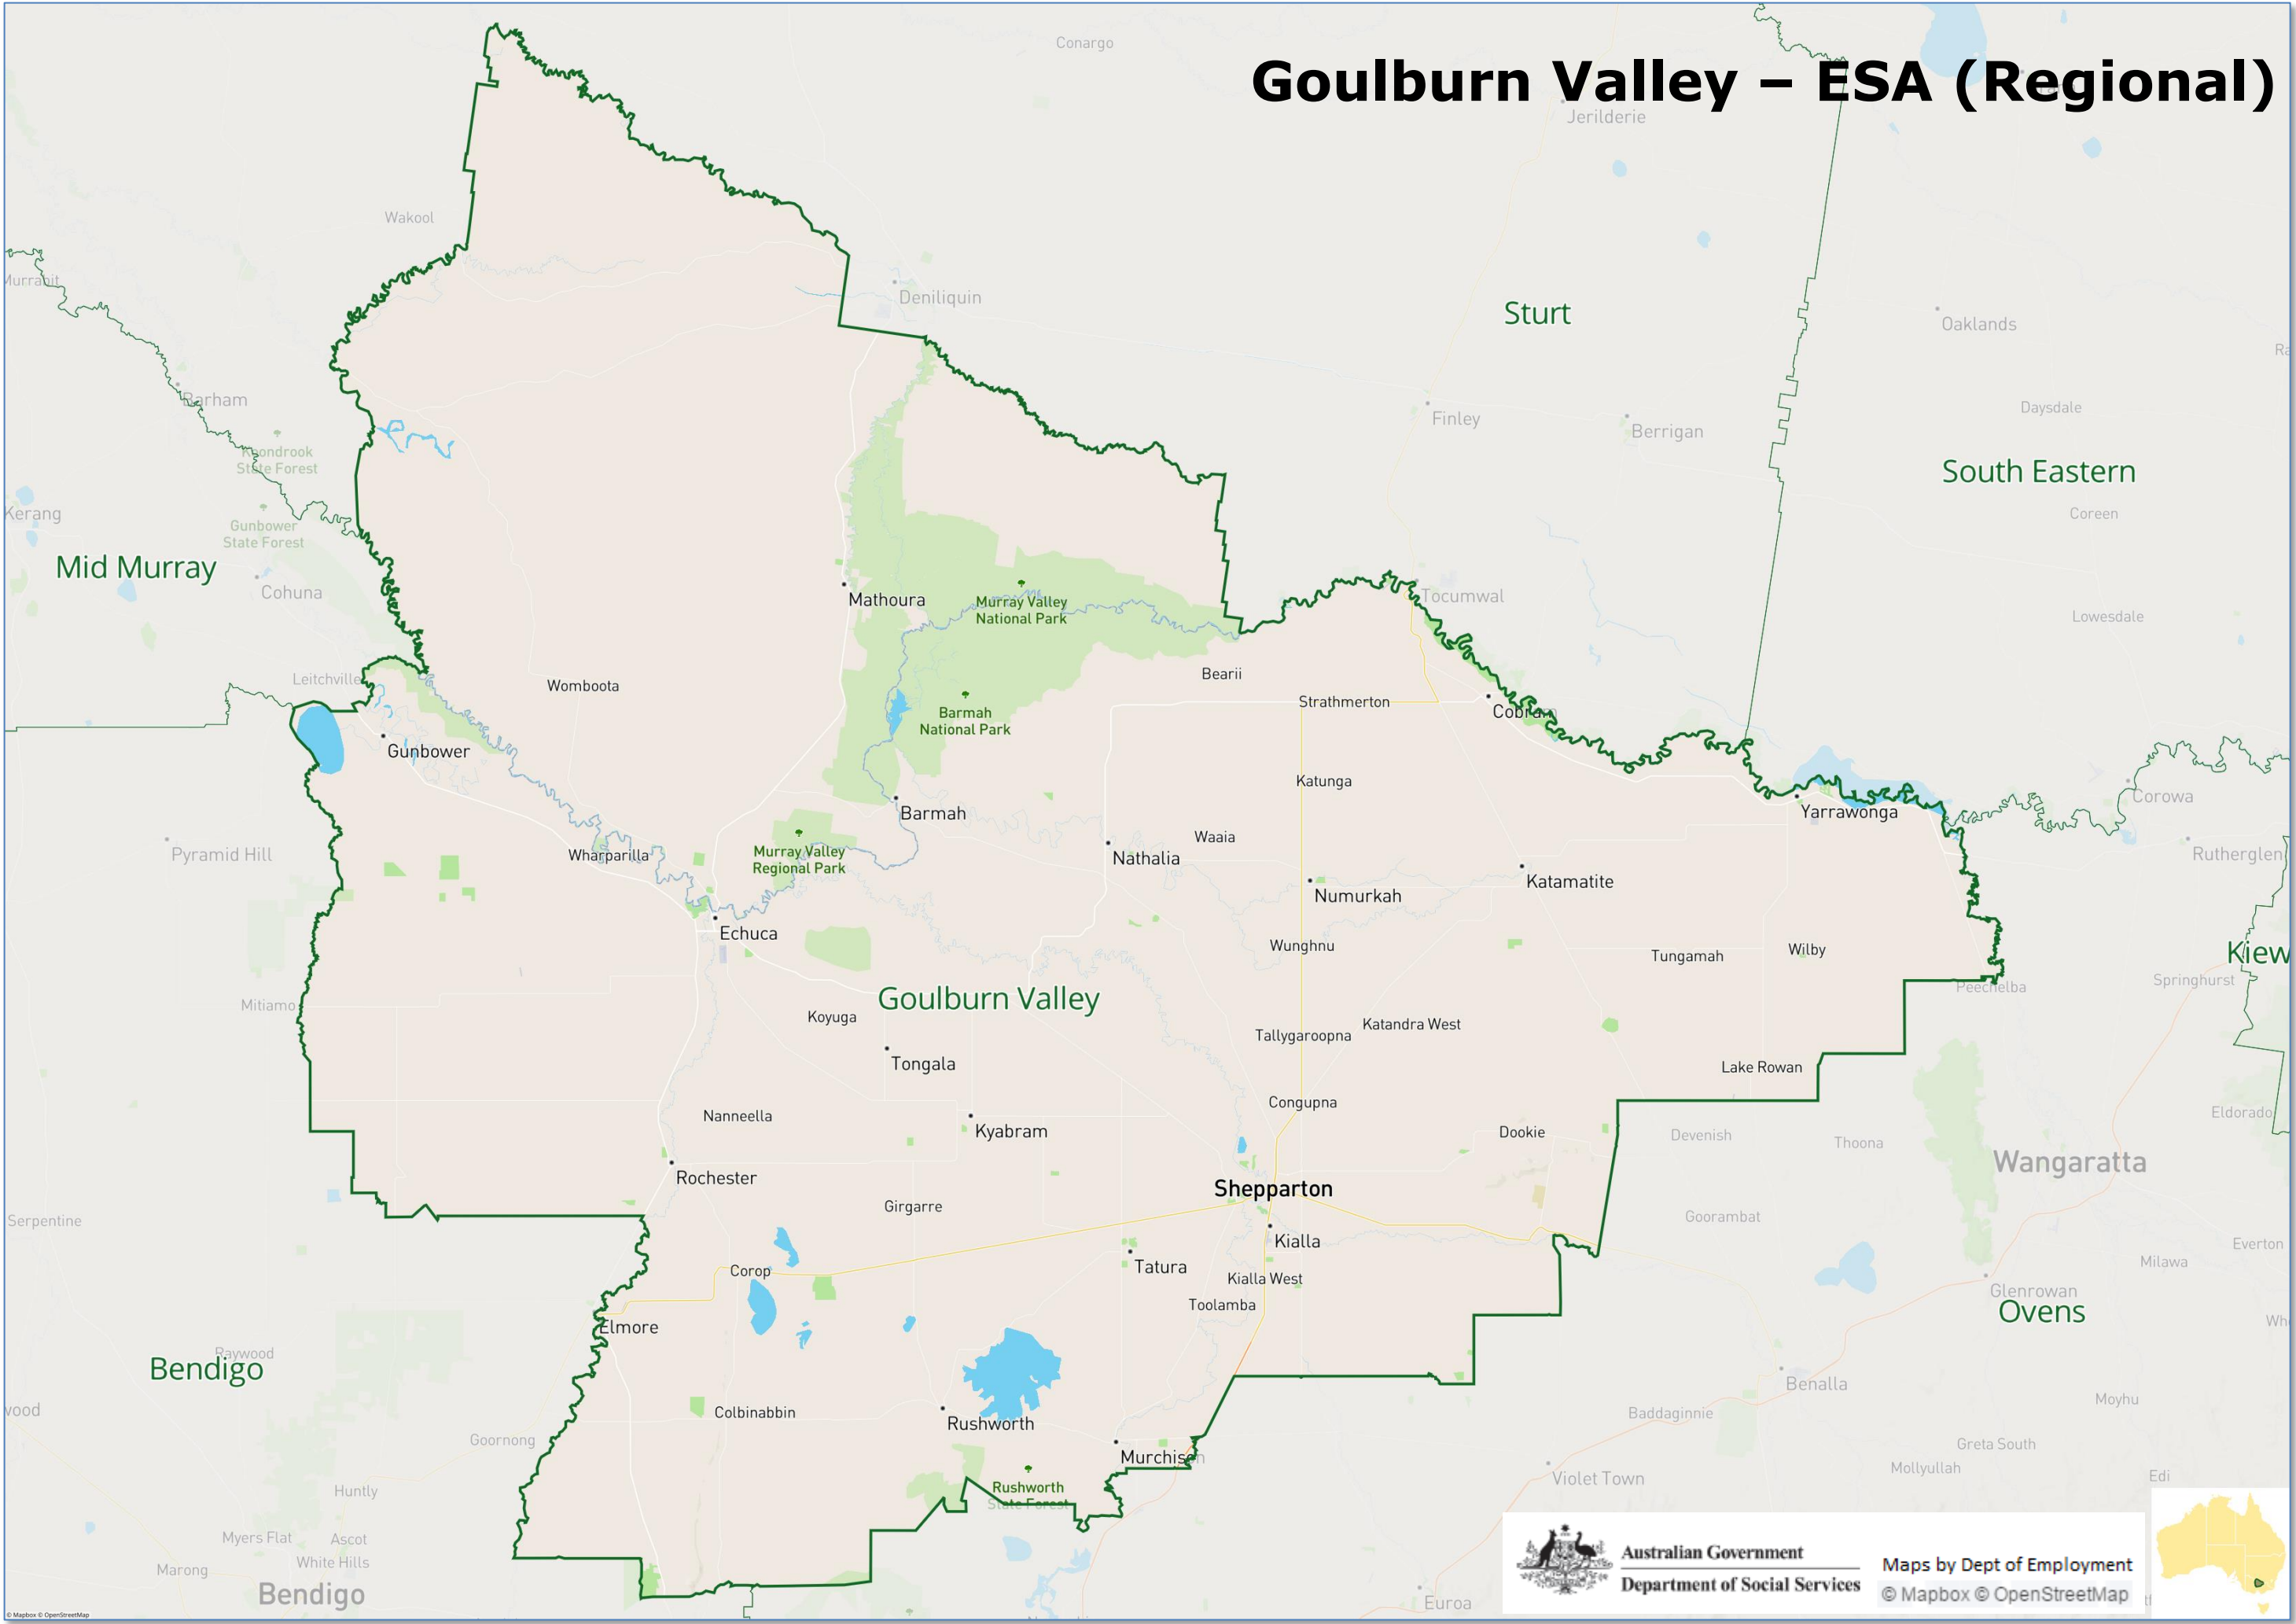

Australian Government
Department of Social Services

Maps by Dept of Employment
© Mapbox © OpenStreetMap

Eastern Adelaide – ESA (Metropolitan)

Australian Government
Department of Social Services

Maps by Dept of Employment
© Mapbox © OpenStreetMap

Eureka – ESA (Regional)

Australian Government
Department of Social Services

Maps by Dept of Employment
© Mapbox © OpenStreetMap

Fleurieu/Kangaroo Island – ESA (Regional)

Gawler – ESA (Regional)

Geelong - ESA (Metropolitan)

Australian Government
Department of Social Services

Maps by Dept of Employment
© Mapbox © OpenStreetMap

Goulburn Valley – ESA (Regional)

Australian Government
Department of Social Services

Maps by Dept of Employment
© Mapbox © OpenStreetMap