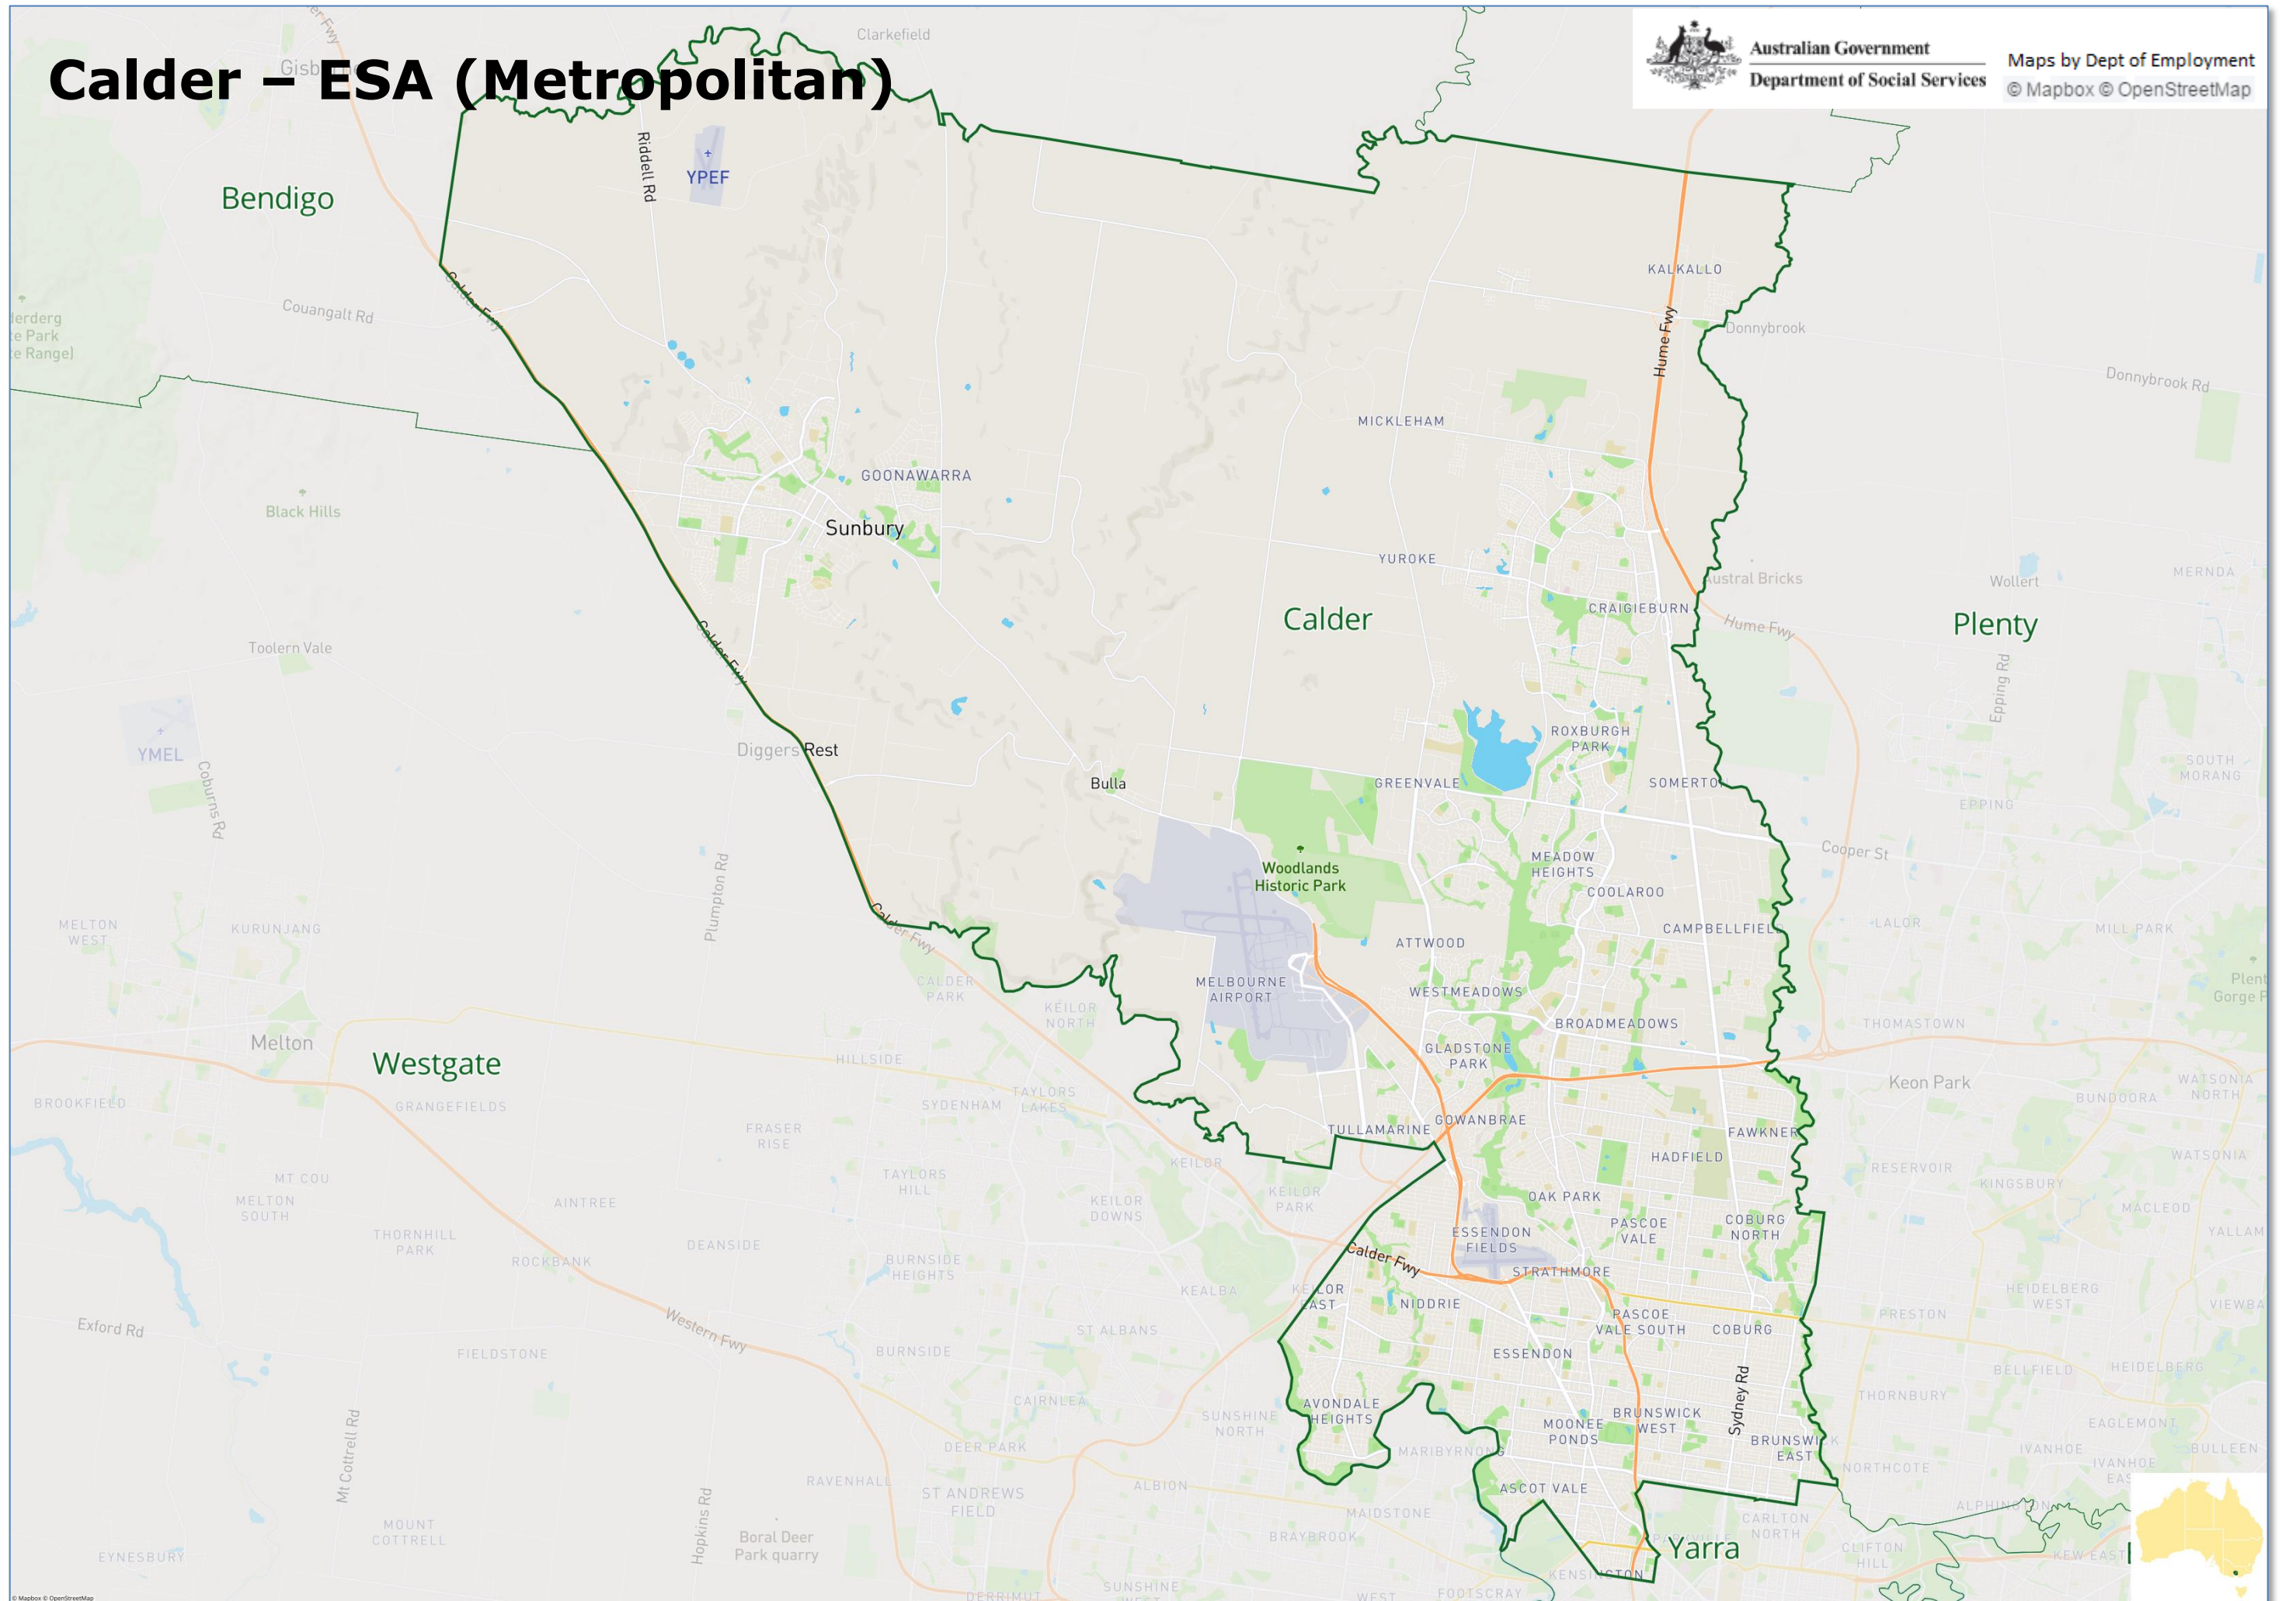

Adelaide Hills – ESA (Regional)

Australian Government
Department of Social Services

Maps by Dept of Employment
© Mapbox © OpenStreetMap

Bendigo – ESA (Regional)

Australian Government
Department of Social Services

Maps by Dept of Employment
© Mapbox © OpenStreetMap

Calder – ESA (Metropolitan)

Australian Government
Department of Social Services

Maps by Dept of Employment
© Mapbox © OpenStreetMap

East Gippsland – ESA (Regional)

Australian Government
Department of Social Services

Maps by Dept of Employment
© Mapbox © OpenStreetMap

Eastern Adelaide – ESA (Metropolitan)

Australian Government
Department of Social Services

Maps by Dept of Employment
© Mapbox © OpenStreetMap

Eureka – ESA (Regional)

Australian Government
Department of Social Services

Maps by Dept of Employment
© Mapbox © OpenStreetMap

Fleurieu/Kangaroo Island – ESA (Regional)

Gawler – ESA (Regional)

Geelong - ESA (Metropolitan)