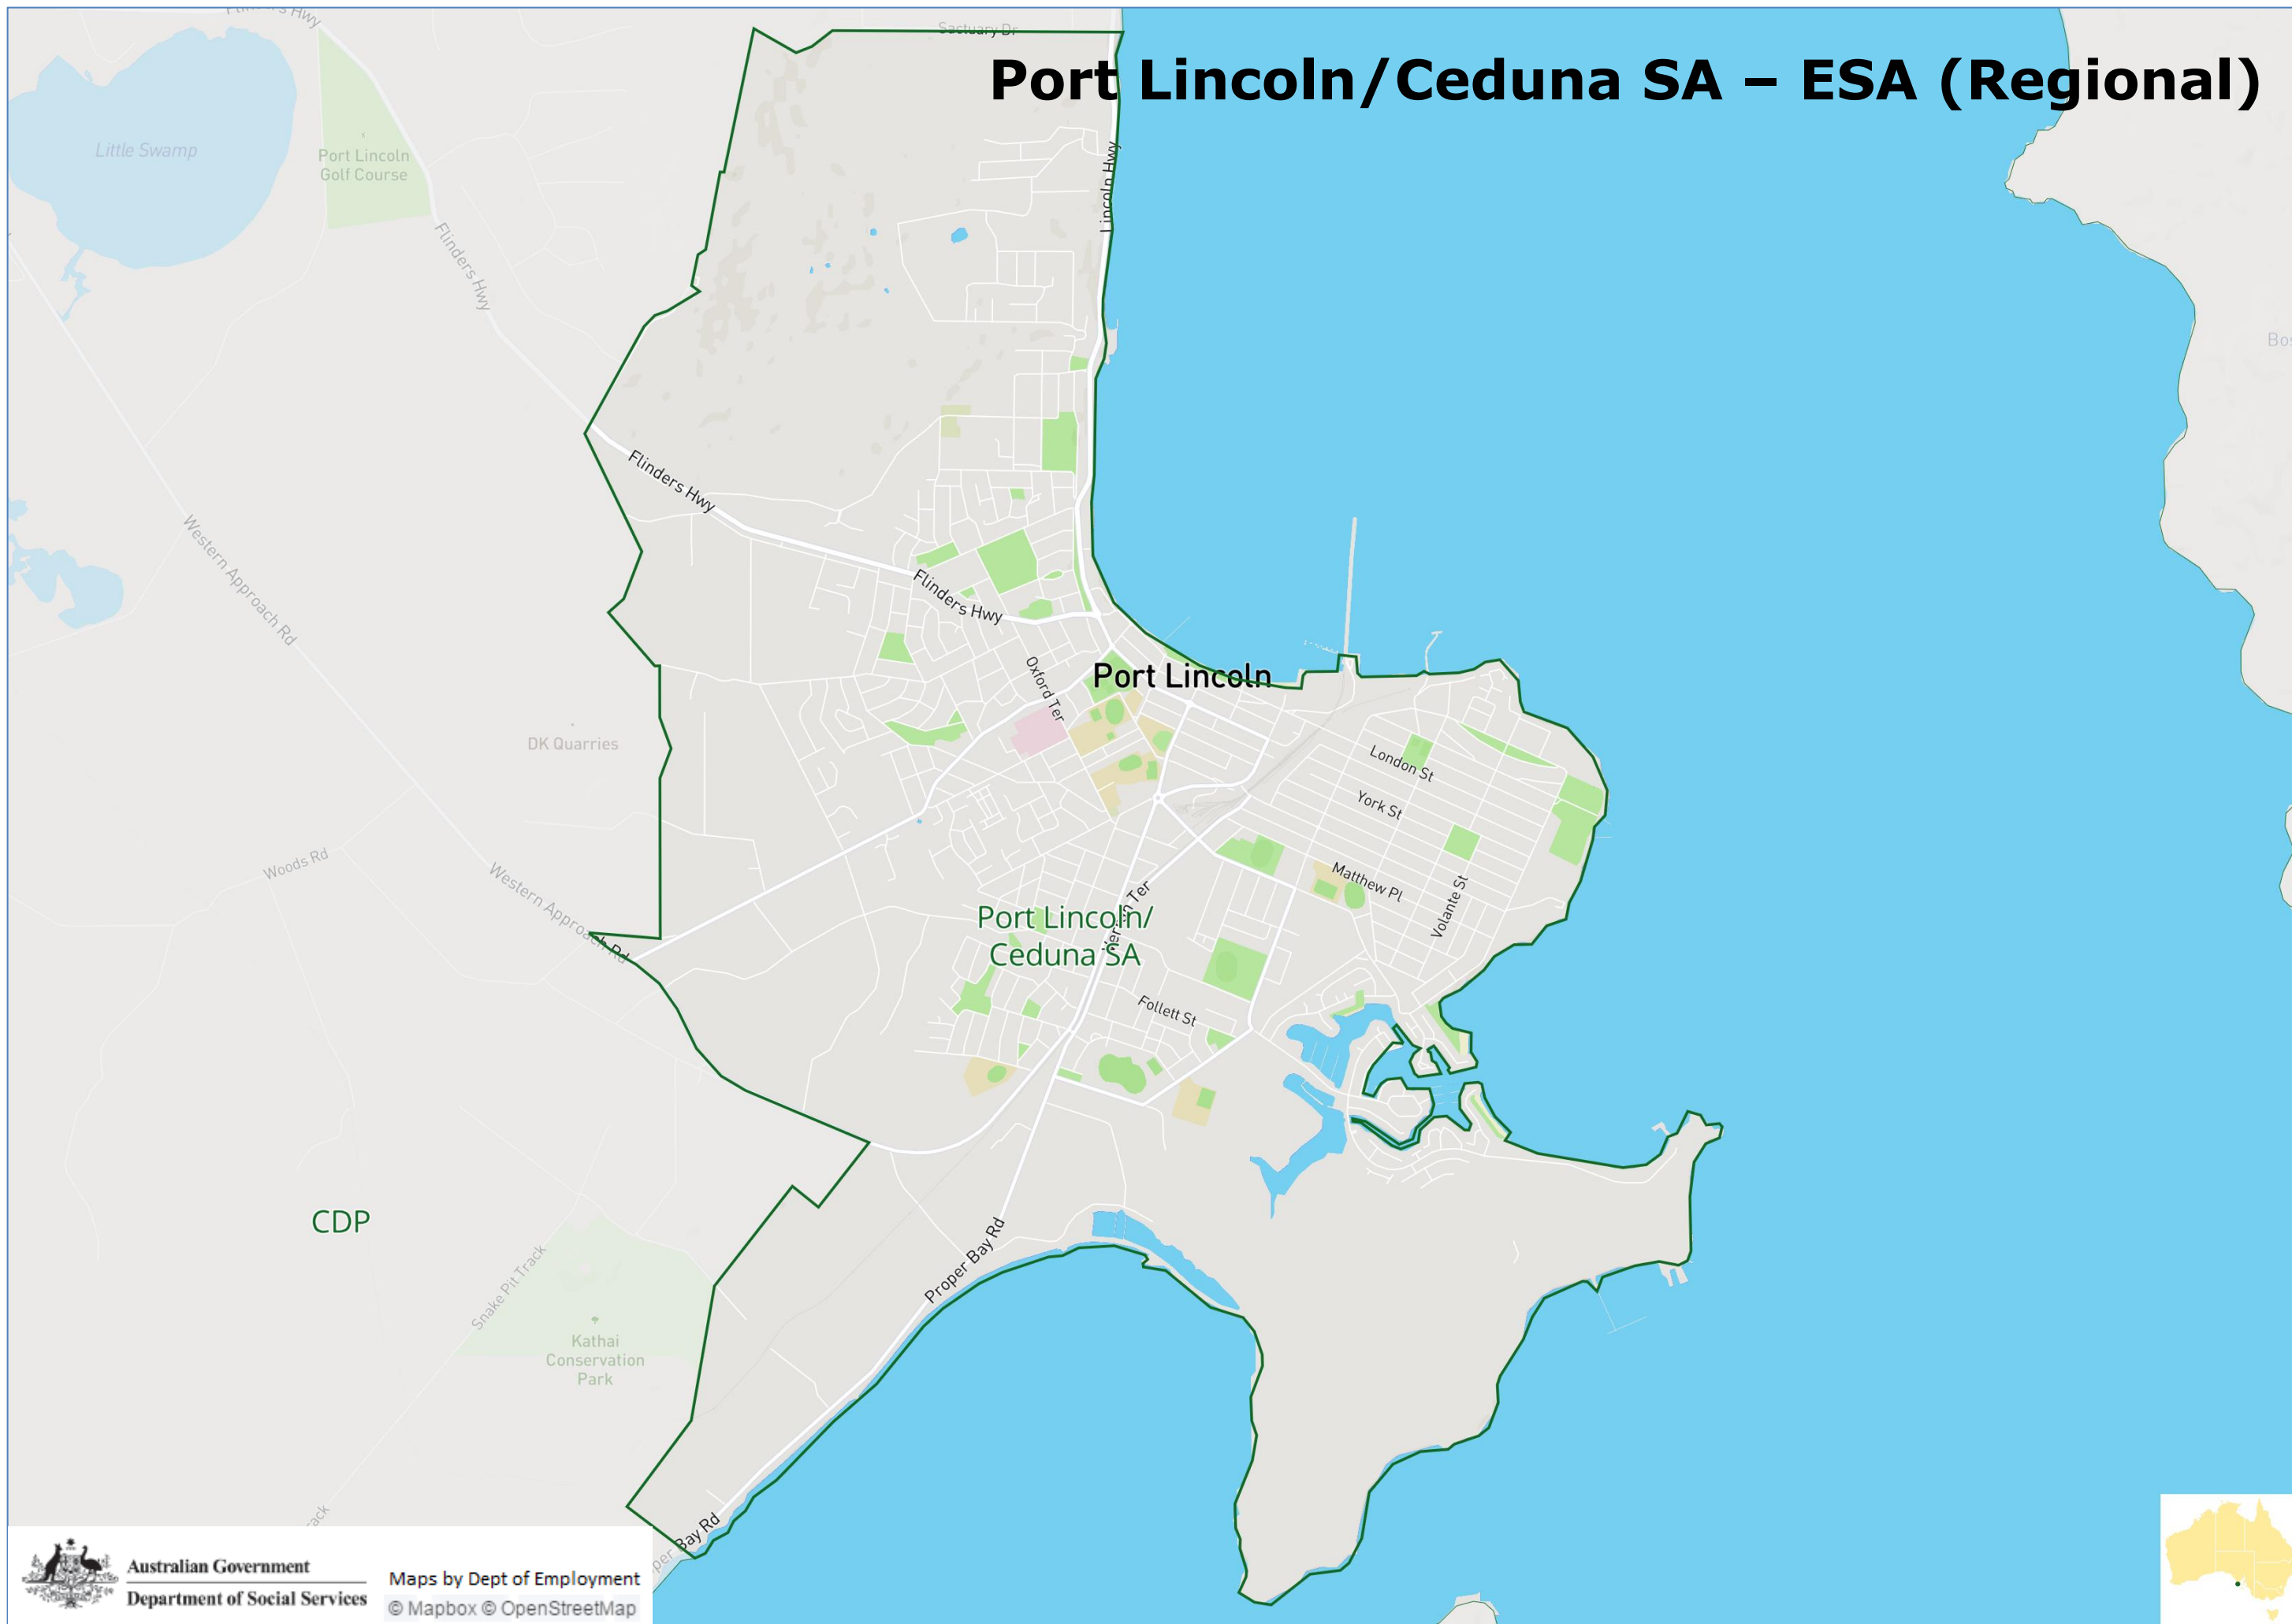

Maps by Dept of Employment
© Mapbox © OpenStreetMap

Northern Adelaide – ESA (Metropolitan)

Australian Government
Department of Social Services

Maps by Dept of Employment
© Mapbox © OpenStreetMap

Ovens - ESA (Regional)

Peninsula – ESA (Metropolitan)

Australian Government
Department of Social Services

Maps by Dept of Employment
© Mapbox © OpenStreetMap

Plenty – ESA (Metropolitan)

Australian Government
Department of Social Services

Maps by Dept of Employment
© Mapbox © OpenStreetMap

Port Lincoln/Ceduna SA – ESA (Regional)

Port Pirie – ESA (Regional)

Port Pirie

Riverland – ESA (Regional)

South East – ESA (Regional)

Southern Adelaide – ESA (Metropolitan)

Australian Government
Department of Social Services

Maps by Dept of Employment
© Mapbox © OpenStreetMap

Sunraysia – ESA (Regional)

© Mapbox © OpenStreetMap

West and North West – ESA (Regional)

Western Adelaide – ESA (Metropolitan)