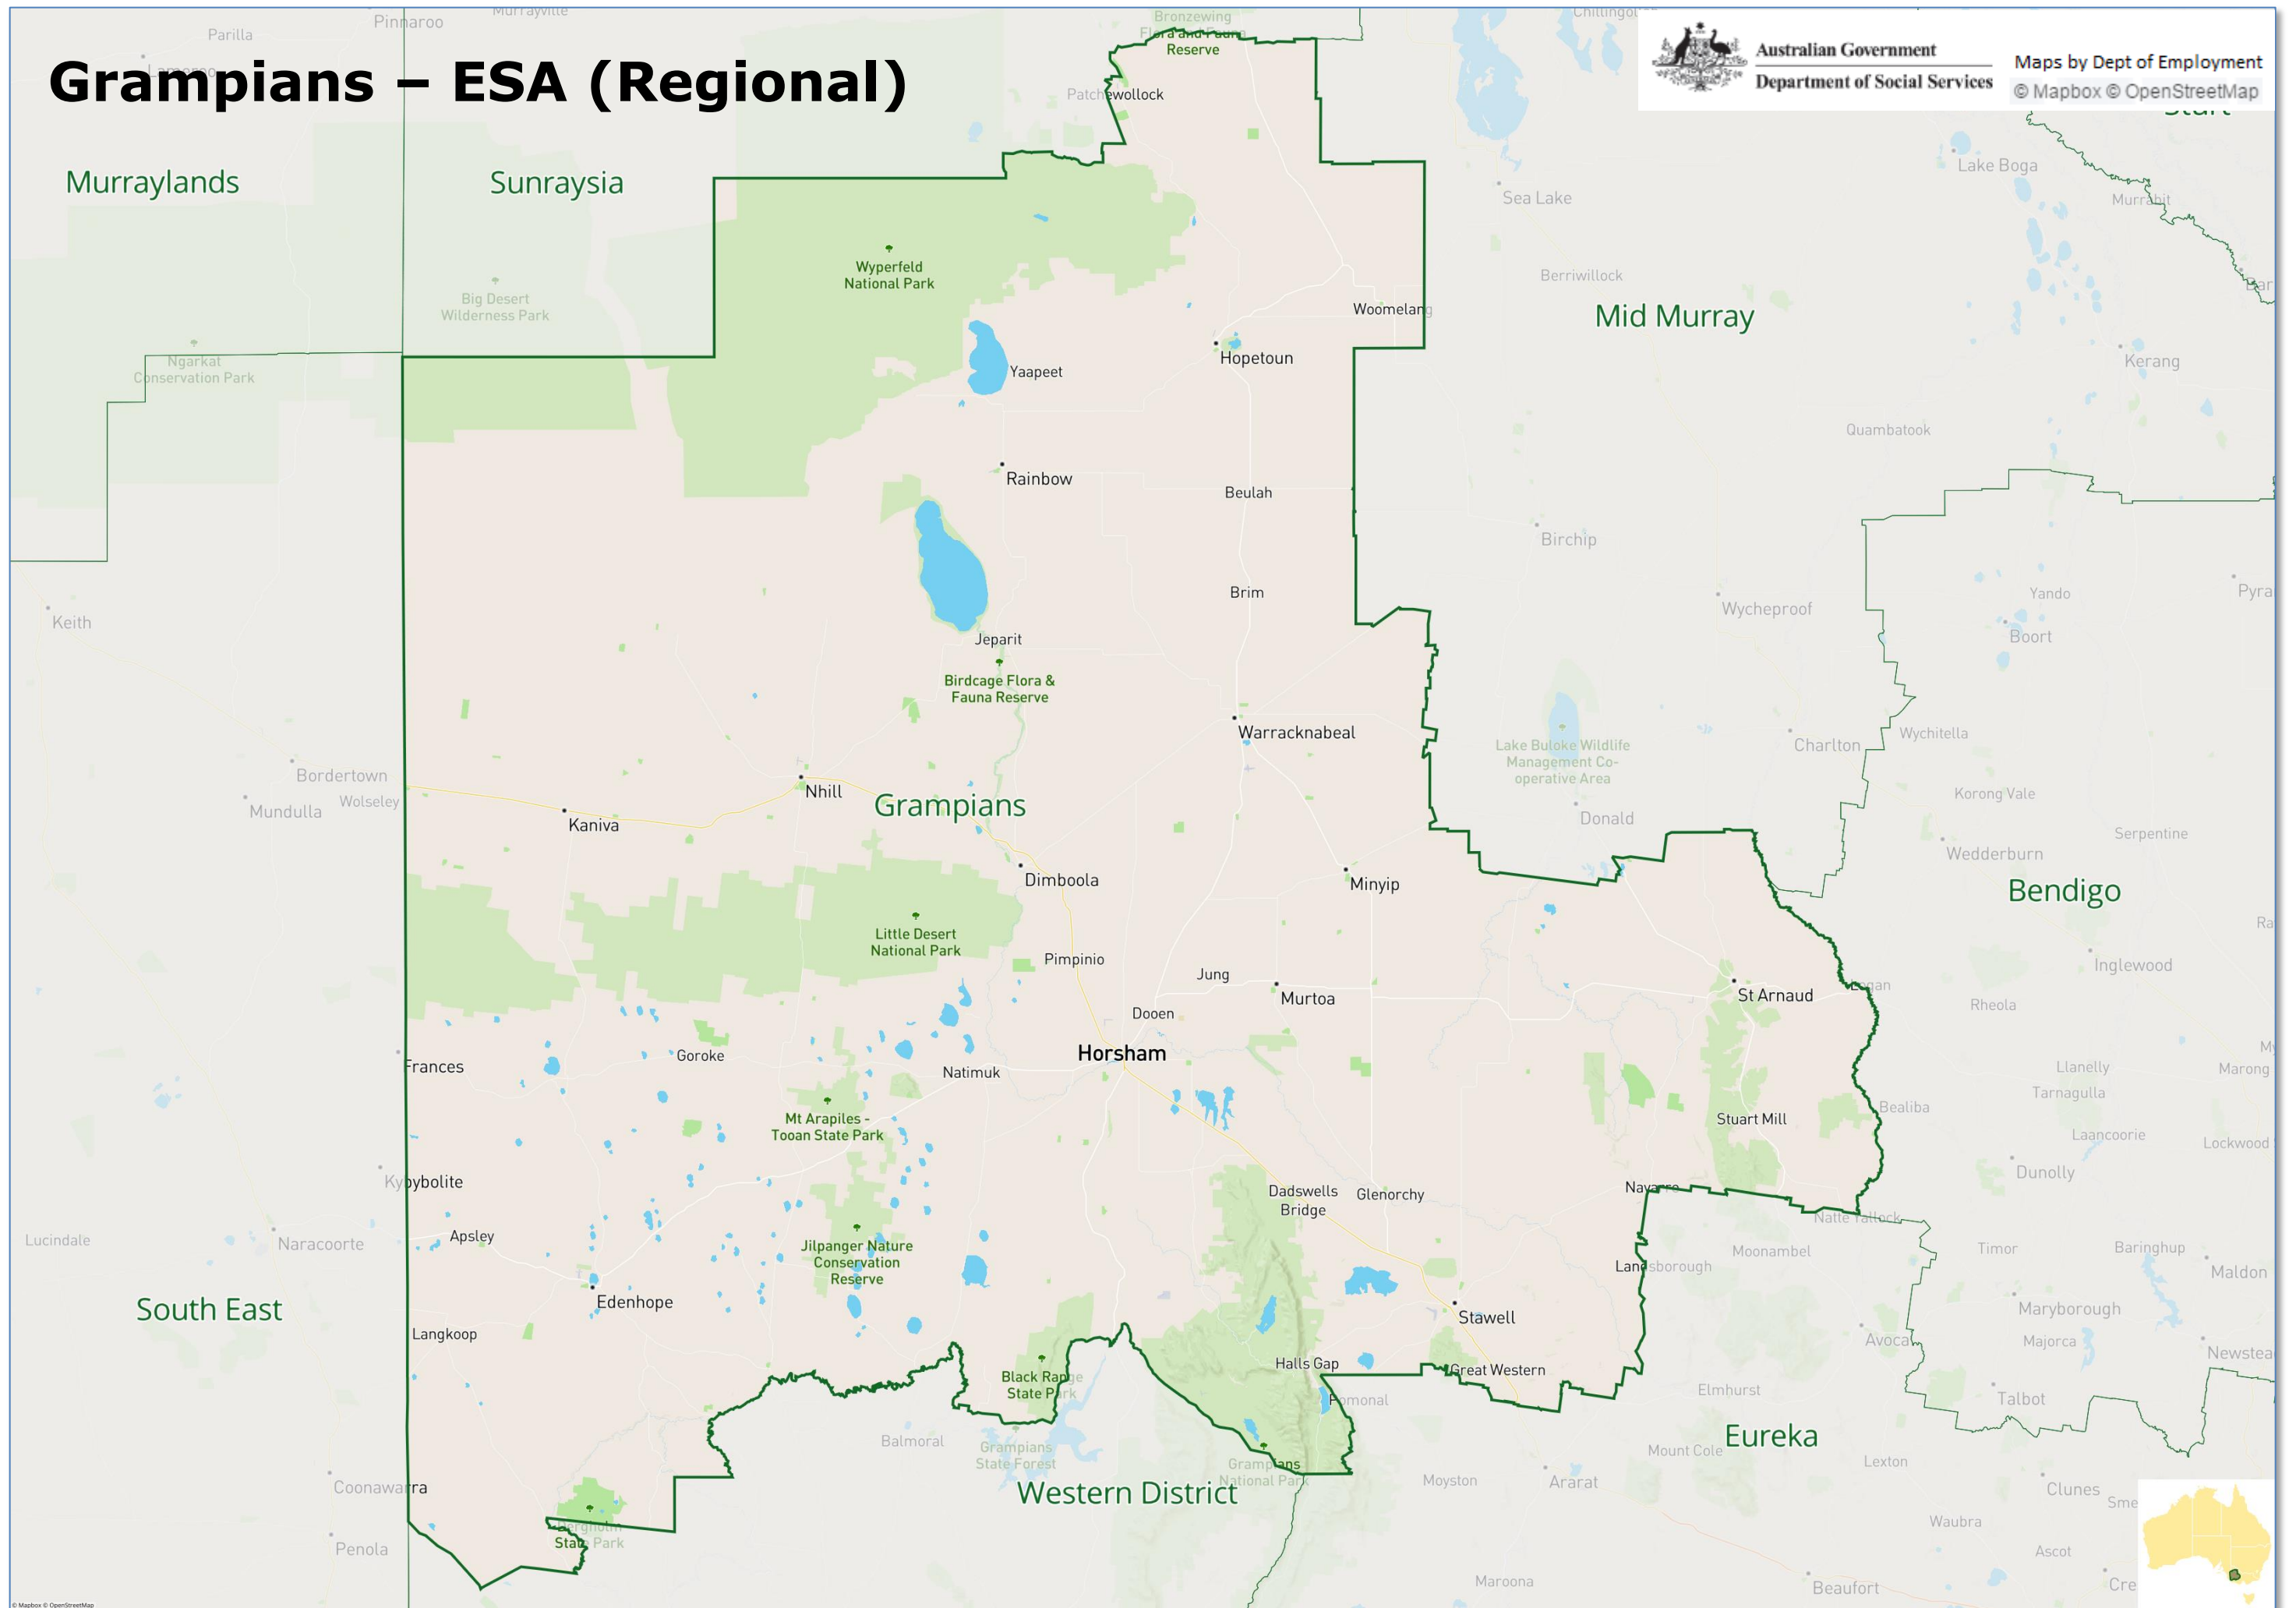

Eureka – ESA (Regional)

Australian Government
Department of Social Services

Maps by Dept of Employment
© Mapbox © OpenStreetMap

Fleurieu/Kangaroo Island – ESA (Regional)

Gawler – ESA (Regional)

Geelong - ESA (Metropolitan)

Australian Government
Department of Social Services

Maps by Dept of Employment
© Mapbox © OpenStreetMap

Goulburn Valley – ESA (Regional)

Australian Government
Department of Social Services

Maps by Dept of Employment
© Mapbox © OpenStreetMap

© Mapbox © OpenStreetMap

Grampians – ESA (Regional)

Australian Government
Department of Social Services

Maps by Dept of Employment
© Mapbox © OpenStreetMap

Hampden – ESA (Regional)

Hobart – ESA (Regional)

Latrobe Valley – ESA (Regional)

Launceston – ESA (Regional)

Australian Government
Department of Social Services

Maps by Dept of Employment
© Mapbox © OpenStreetMap

Maroondah – ESA (Metropolitan)

Australian Government
Department of Social Services