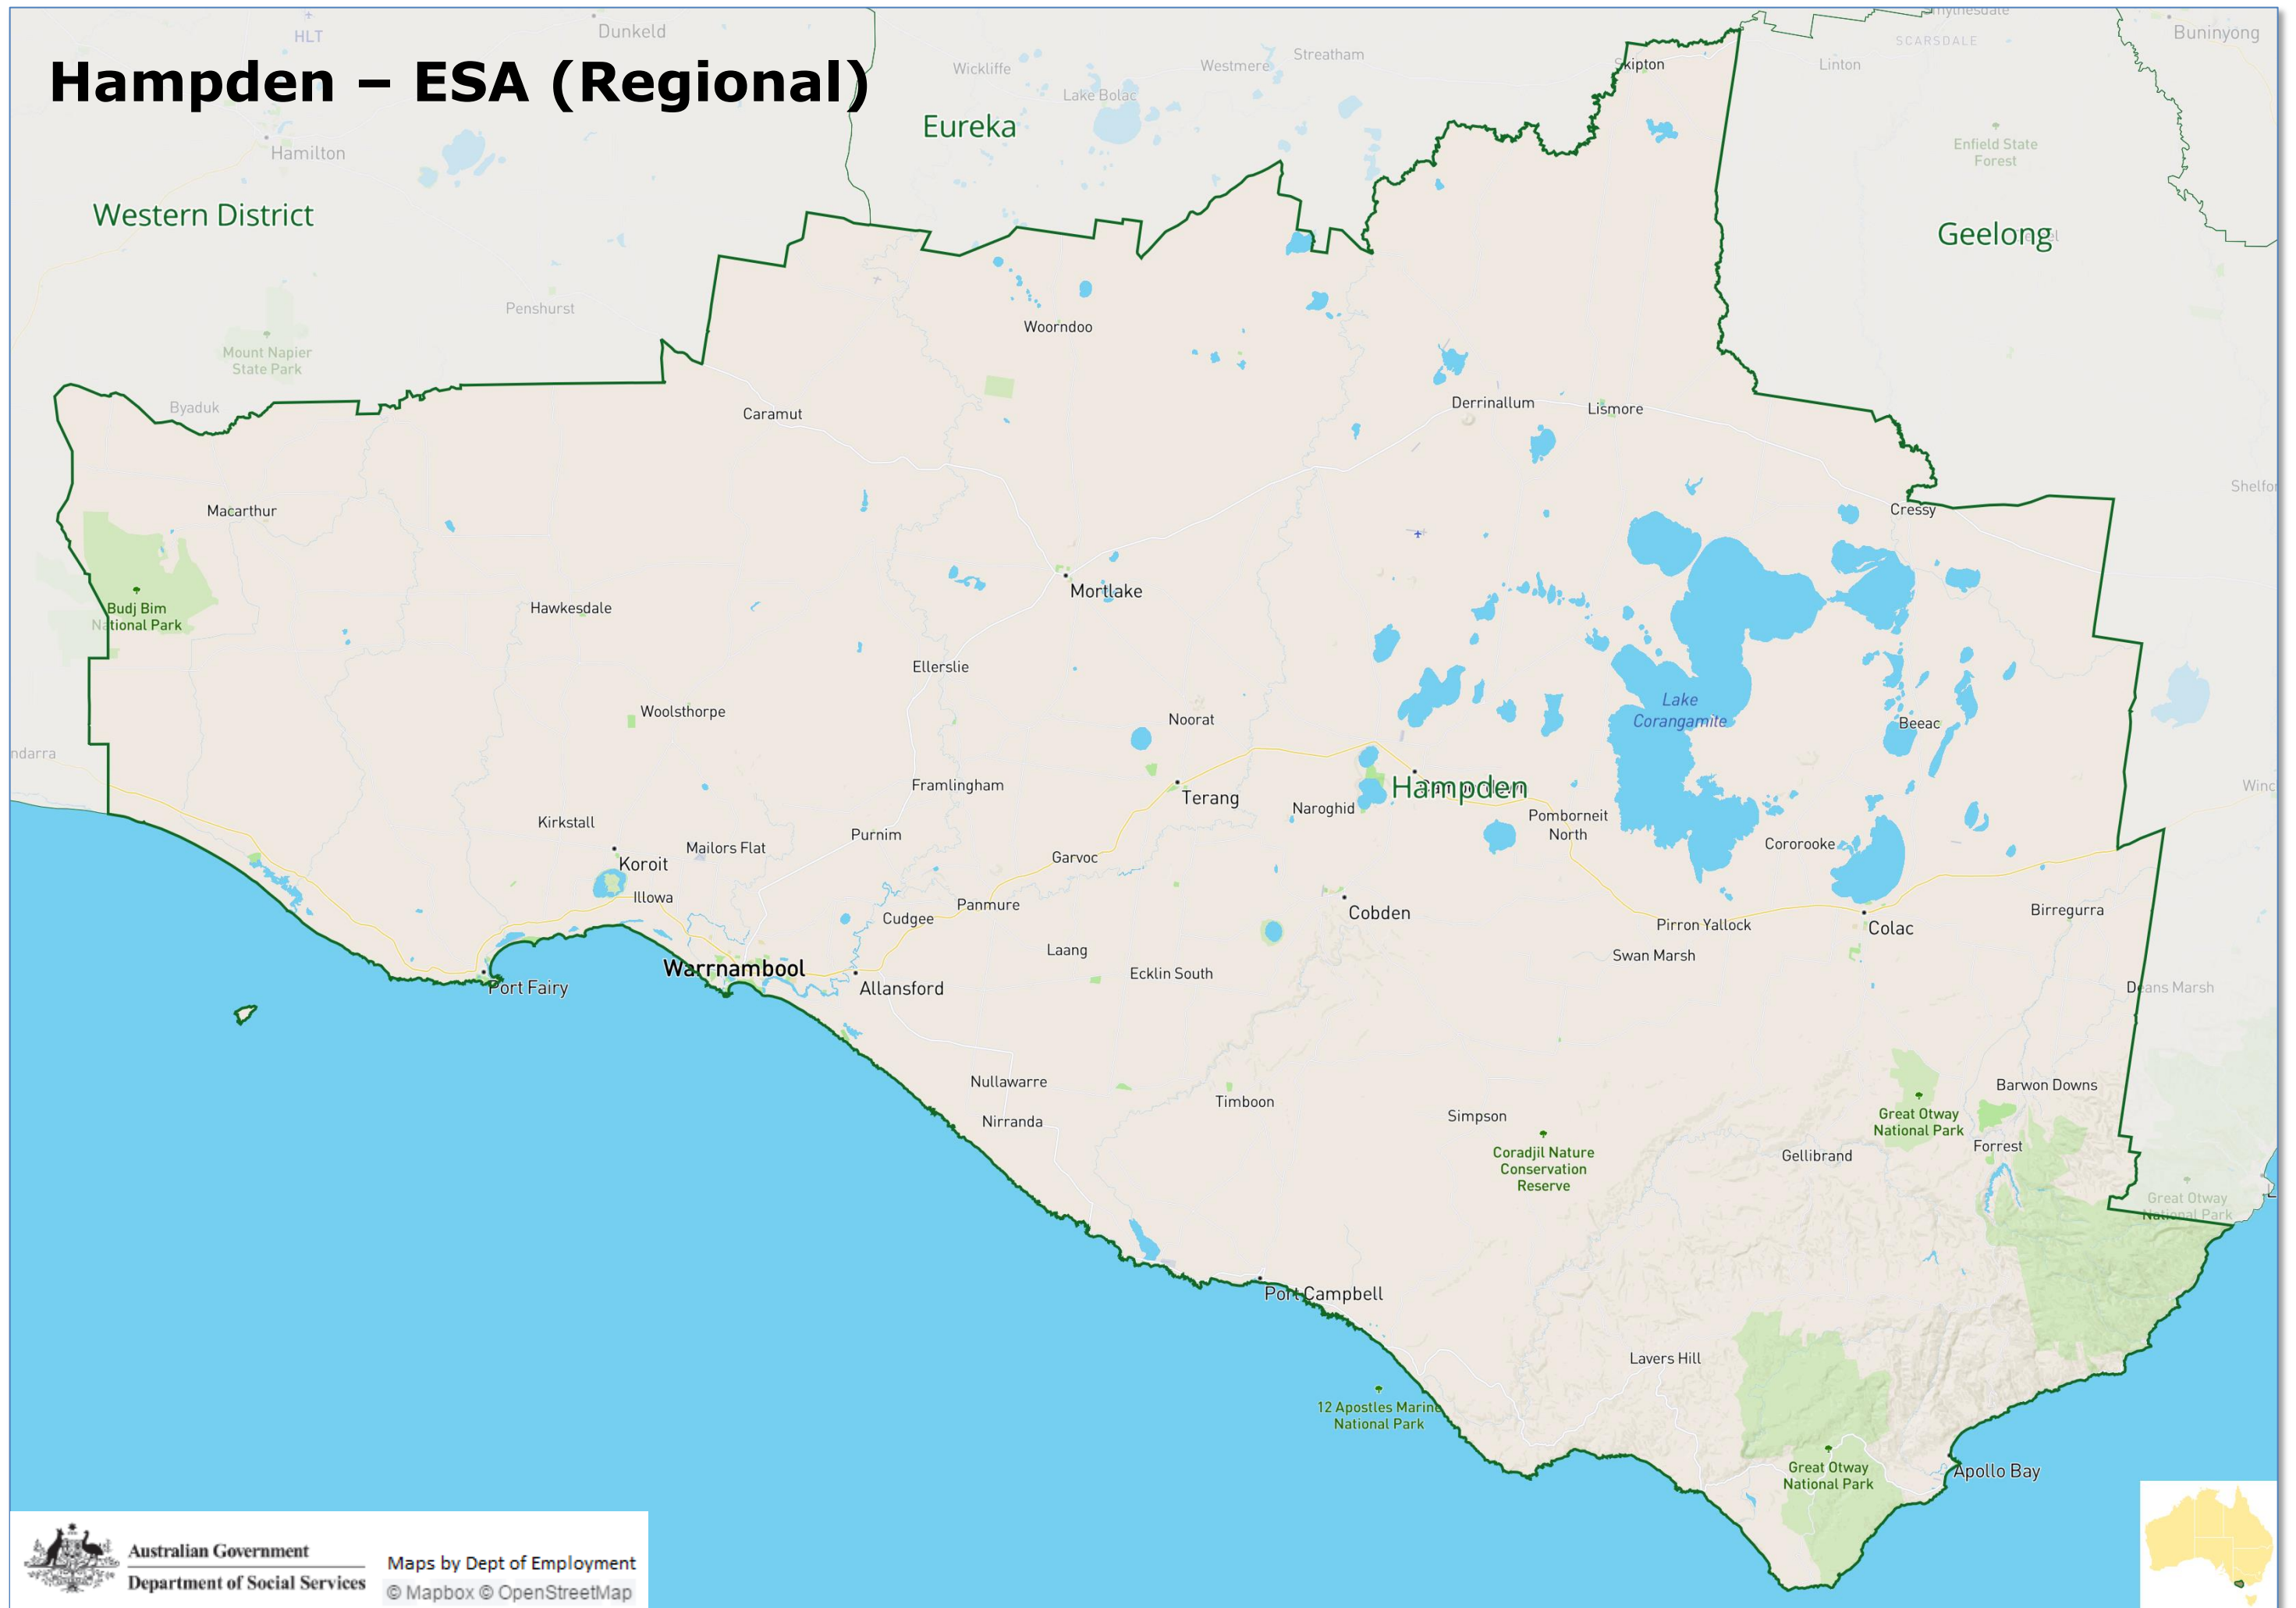

Australian Government
Department of Social Services

Maps by Dept of Employment
© Mapbox © OpenStreetMap

Goulburn Valley – ESA (Regional)

Australian Government
Department of Social Services

Maps by Dept of Employment
© Mapbox © OpenStreetMap

© Mapbox © OpenStreetMap

Grampians – ESA (Regional)

Australian Government
Department of Social Services

Maps by Dept of Employment
© Mapbox © OpenStreetMap

Hampden – ESA (Regional)

Hobart – ESA (Regional)

Latrobe Valley – ESA (Regional)

Launceston – ESA (Regional)

Australian Government
Department of Social Services

Maps by Dept of Employment
© Mapbox © OpenStreetMap

Maroondah – ESA (Metropolitan)

Australian Government
Department of Social Services

Maps by Dept of Employment
© Mapbox © OpenStreetMap

Port Lincoln/Ceduna SA – ESA (Regional)

Port Pirie – ESA (Regional)

Port Pirie

Riverland – ESA (Regional)

South East – ESA (Regional)

Southern Adelaide – ESA (Metropolitan)