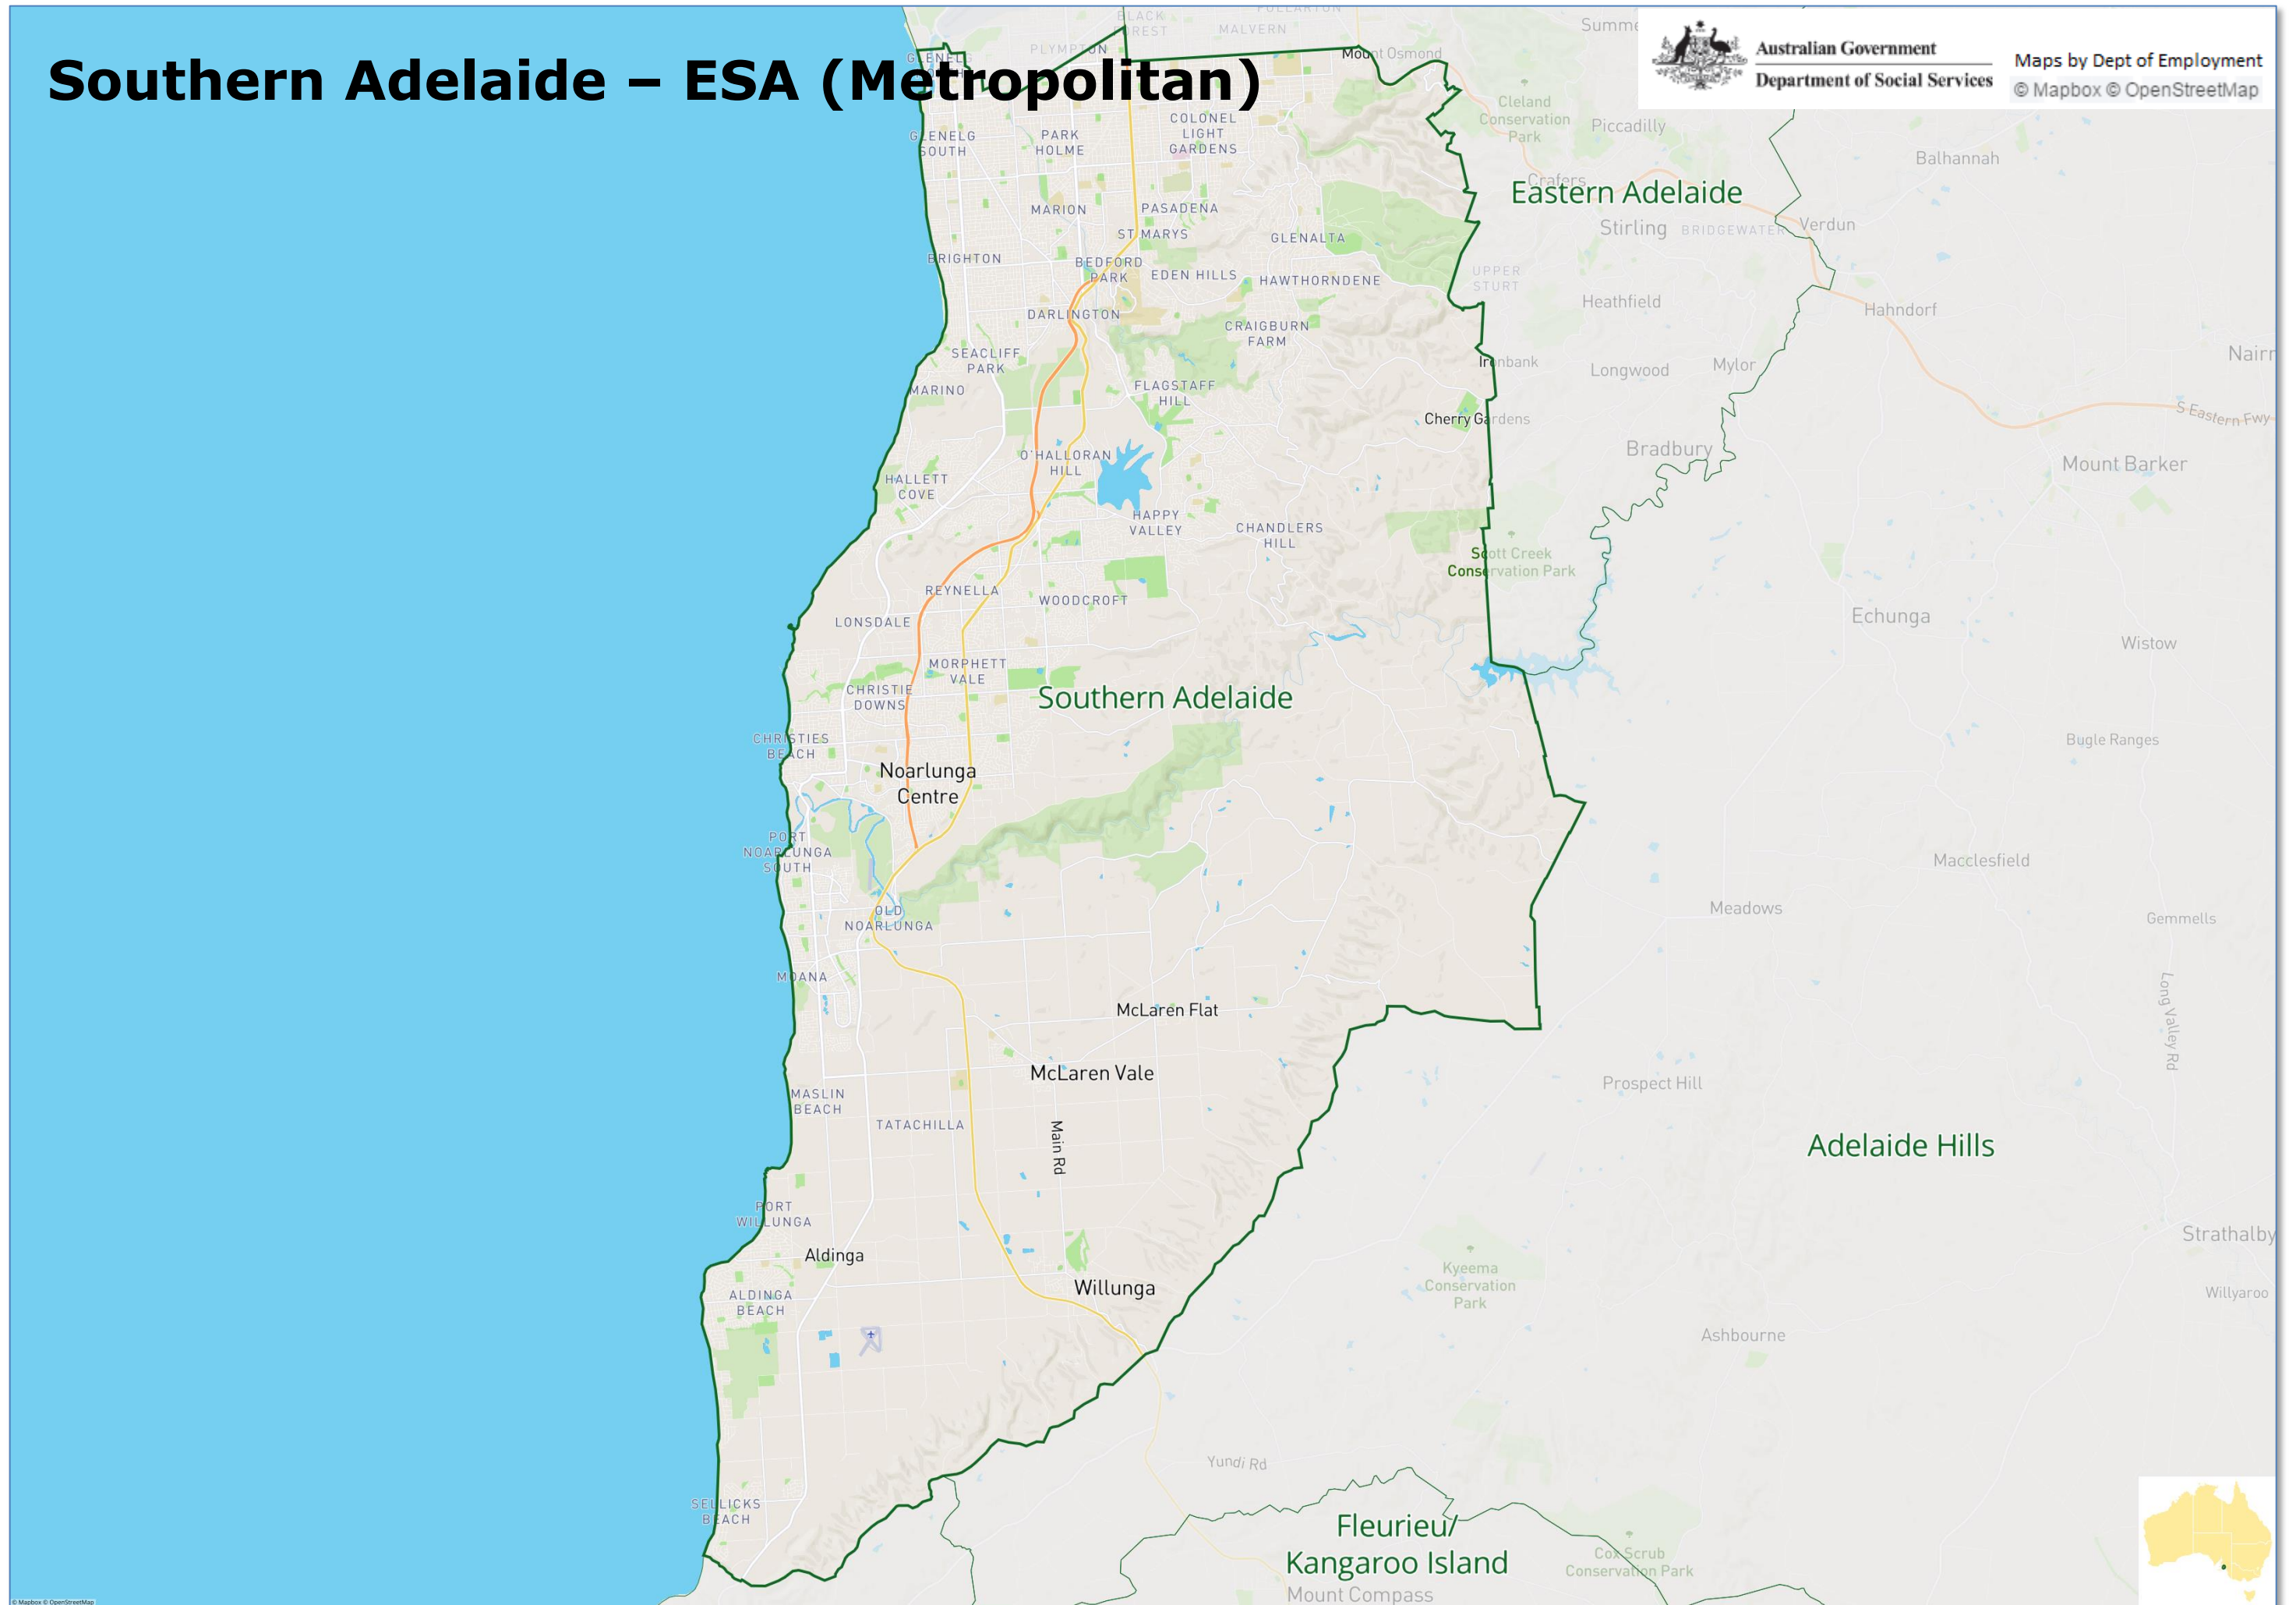

Australian Government
Department of Social Services

Maps by Dept of Employment
© Mapbox © OpenStreetMap

Eastern Adelaide – ESA (Metropolitan)

Australian Government
Department of Social Services

Maps by Dept of Employment
© Mapbox © OpenStreetMap

Launceston – ESA (Regional)

Australian Government
Department of Social Services

Maps by Dept of Employment
© Mapbox © OpenStreetMap

Maroondah – ESA (Metropolitan)

Australian Government
Department of Social Services

Maps by Dept of Employment
© Mapbox © OpenStreetMap

Port Lincoln/Ceduna SA – ESA (Regional)

Port Pirie – ESA (Regional)

Port Pirie

Riverland – ESA (Regional)

South East – ESA (Regional)

Southern Adelaide – ESA (Metropolitan)

Australian Government
Department of Social Services

Maps by Dept of Employment
© Mapbox © OpenStreetMap

Sunraysia – ESA (Regional)

© Mapbox © OpenStreetMap

West and North West – ESA (Regional)

Western Adelaide – ESA (Metropolitan)