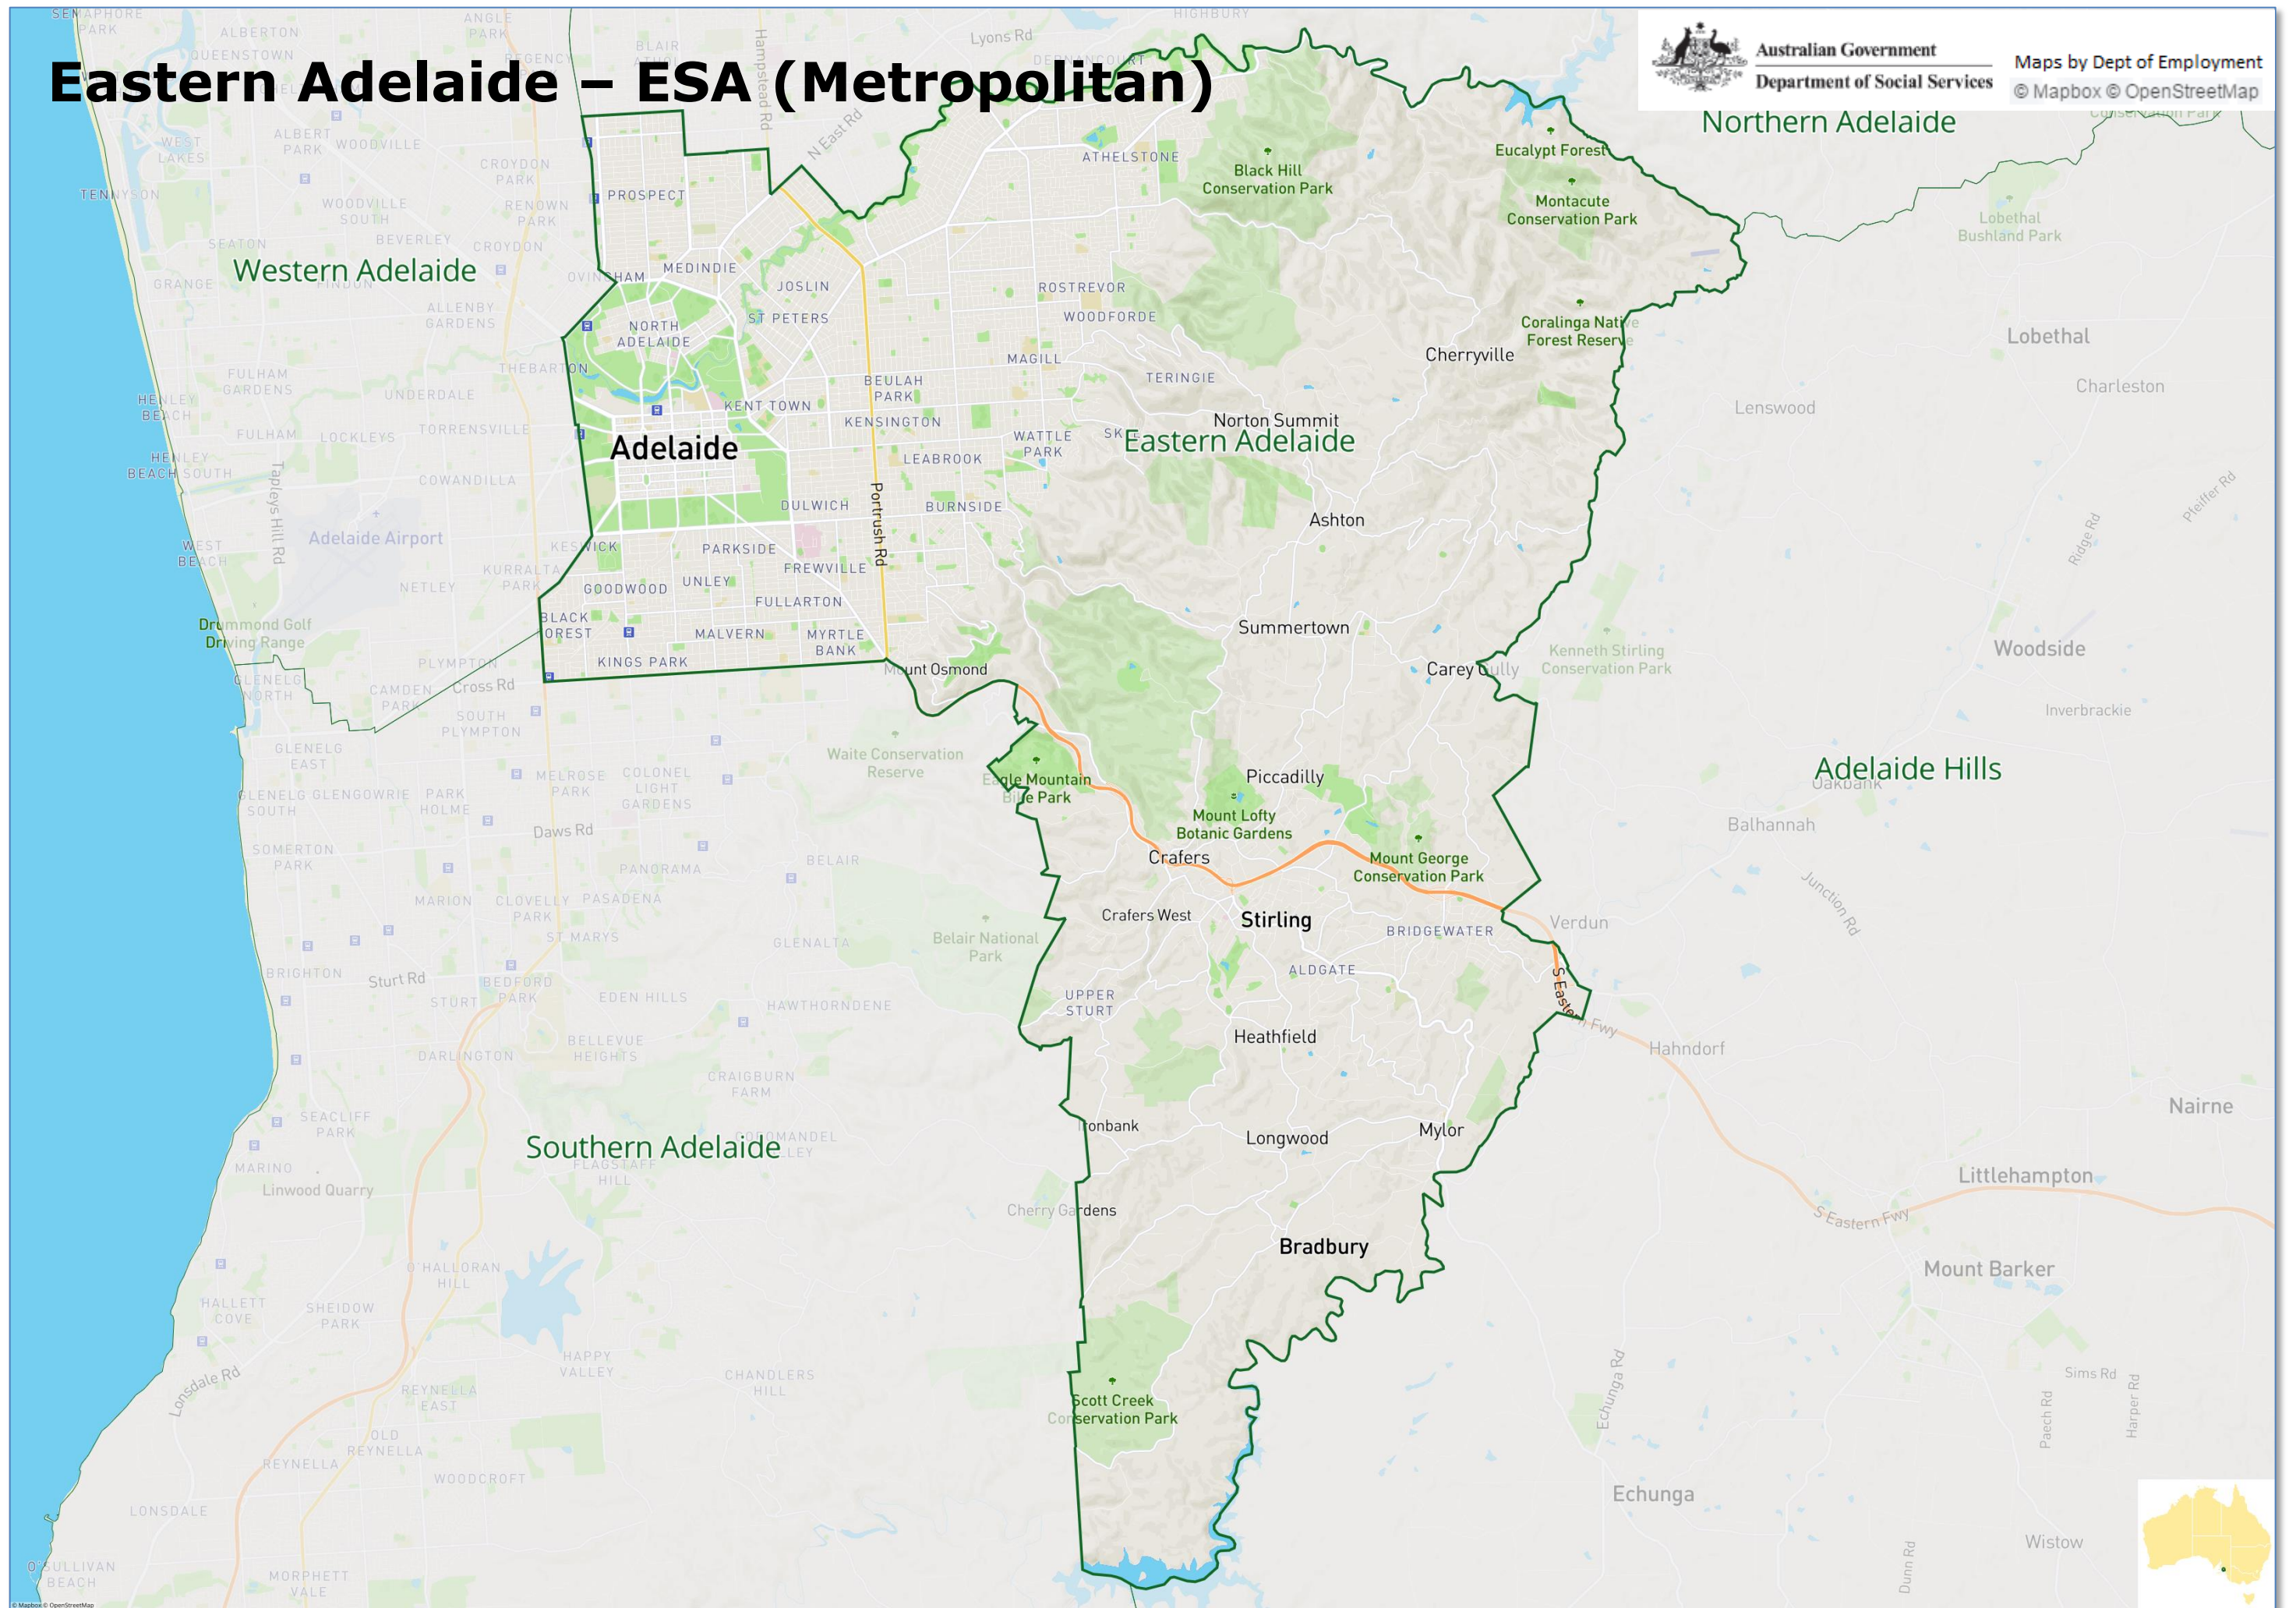

Australian Government
Department of Social Services

Maps by Dept of Employment
© Mapbox © OpenStreetMap

Eastern Adelaide – ESA (Metropolitan)

Australian Government
Department of Social Services

Maps by Dept of Employment
© Mapbox © OpenStreetMap

Eureka – ESA (Regional)

Australian Government
Department of Social Services

Maps by Dept of Employment
© Mapbox © OpenStreetMap

Fleurieu/Kangaroo Island – ESA (Regional)

Gawler – ESA (Regional)

Geelong - ESA (Metropolitan)

Australian Government
Department of Social Services

Maps by Dept of Employment
© Mapbox © OpenStreetMap

Goulburn Valley – ESA (Regional)

Australian Government
Department of Social Services

Maps by Dept of Employment
© Mapbox © OpenStreetMap

Maps by Dept of Employment
© Mapbox © OpenStreetMap

Port Lincoln/Ceduna SA – ESA (Regional)

Port Pirie – ESA (Regional)

Port Pirie

Riverland – ESA (Regional)

South East – ESA (Regional)

Southern Adelaide – ESA (Metropolitan)