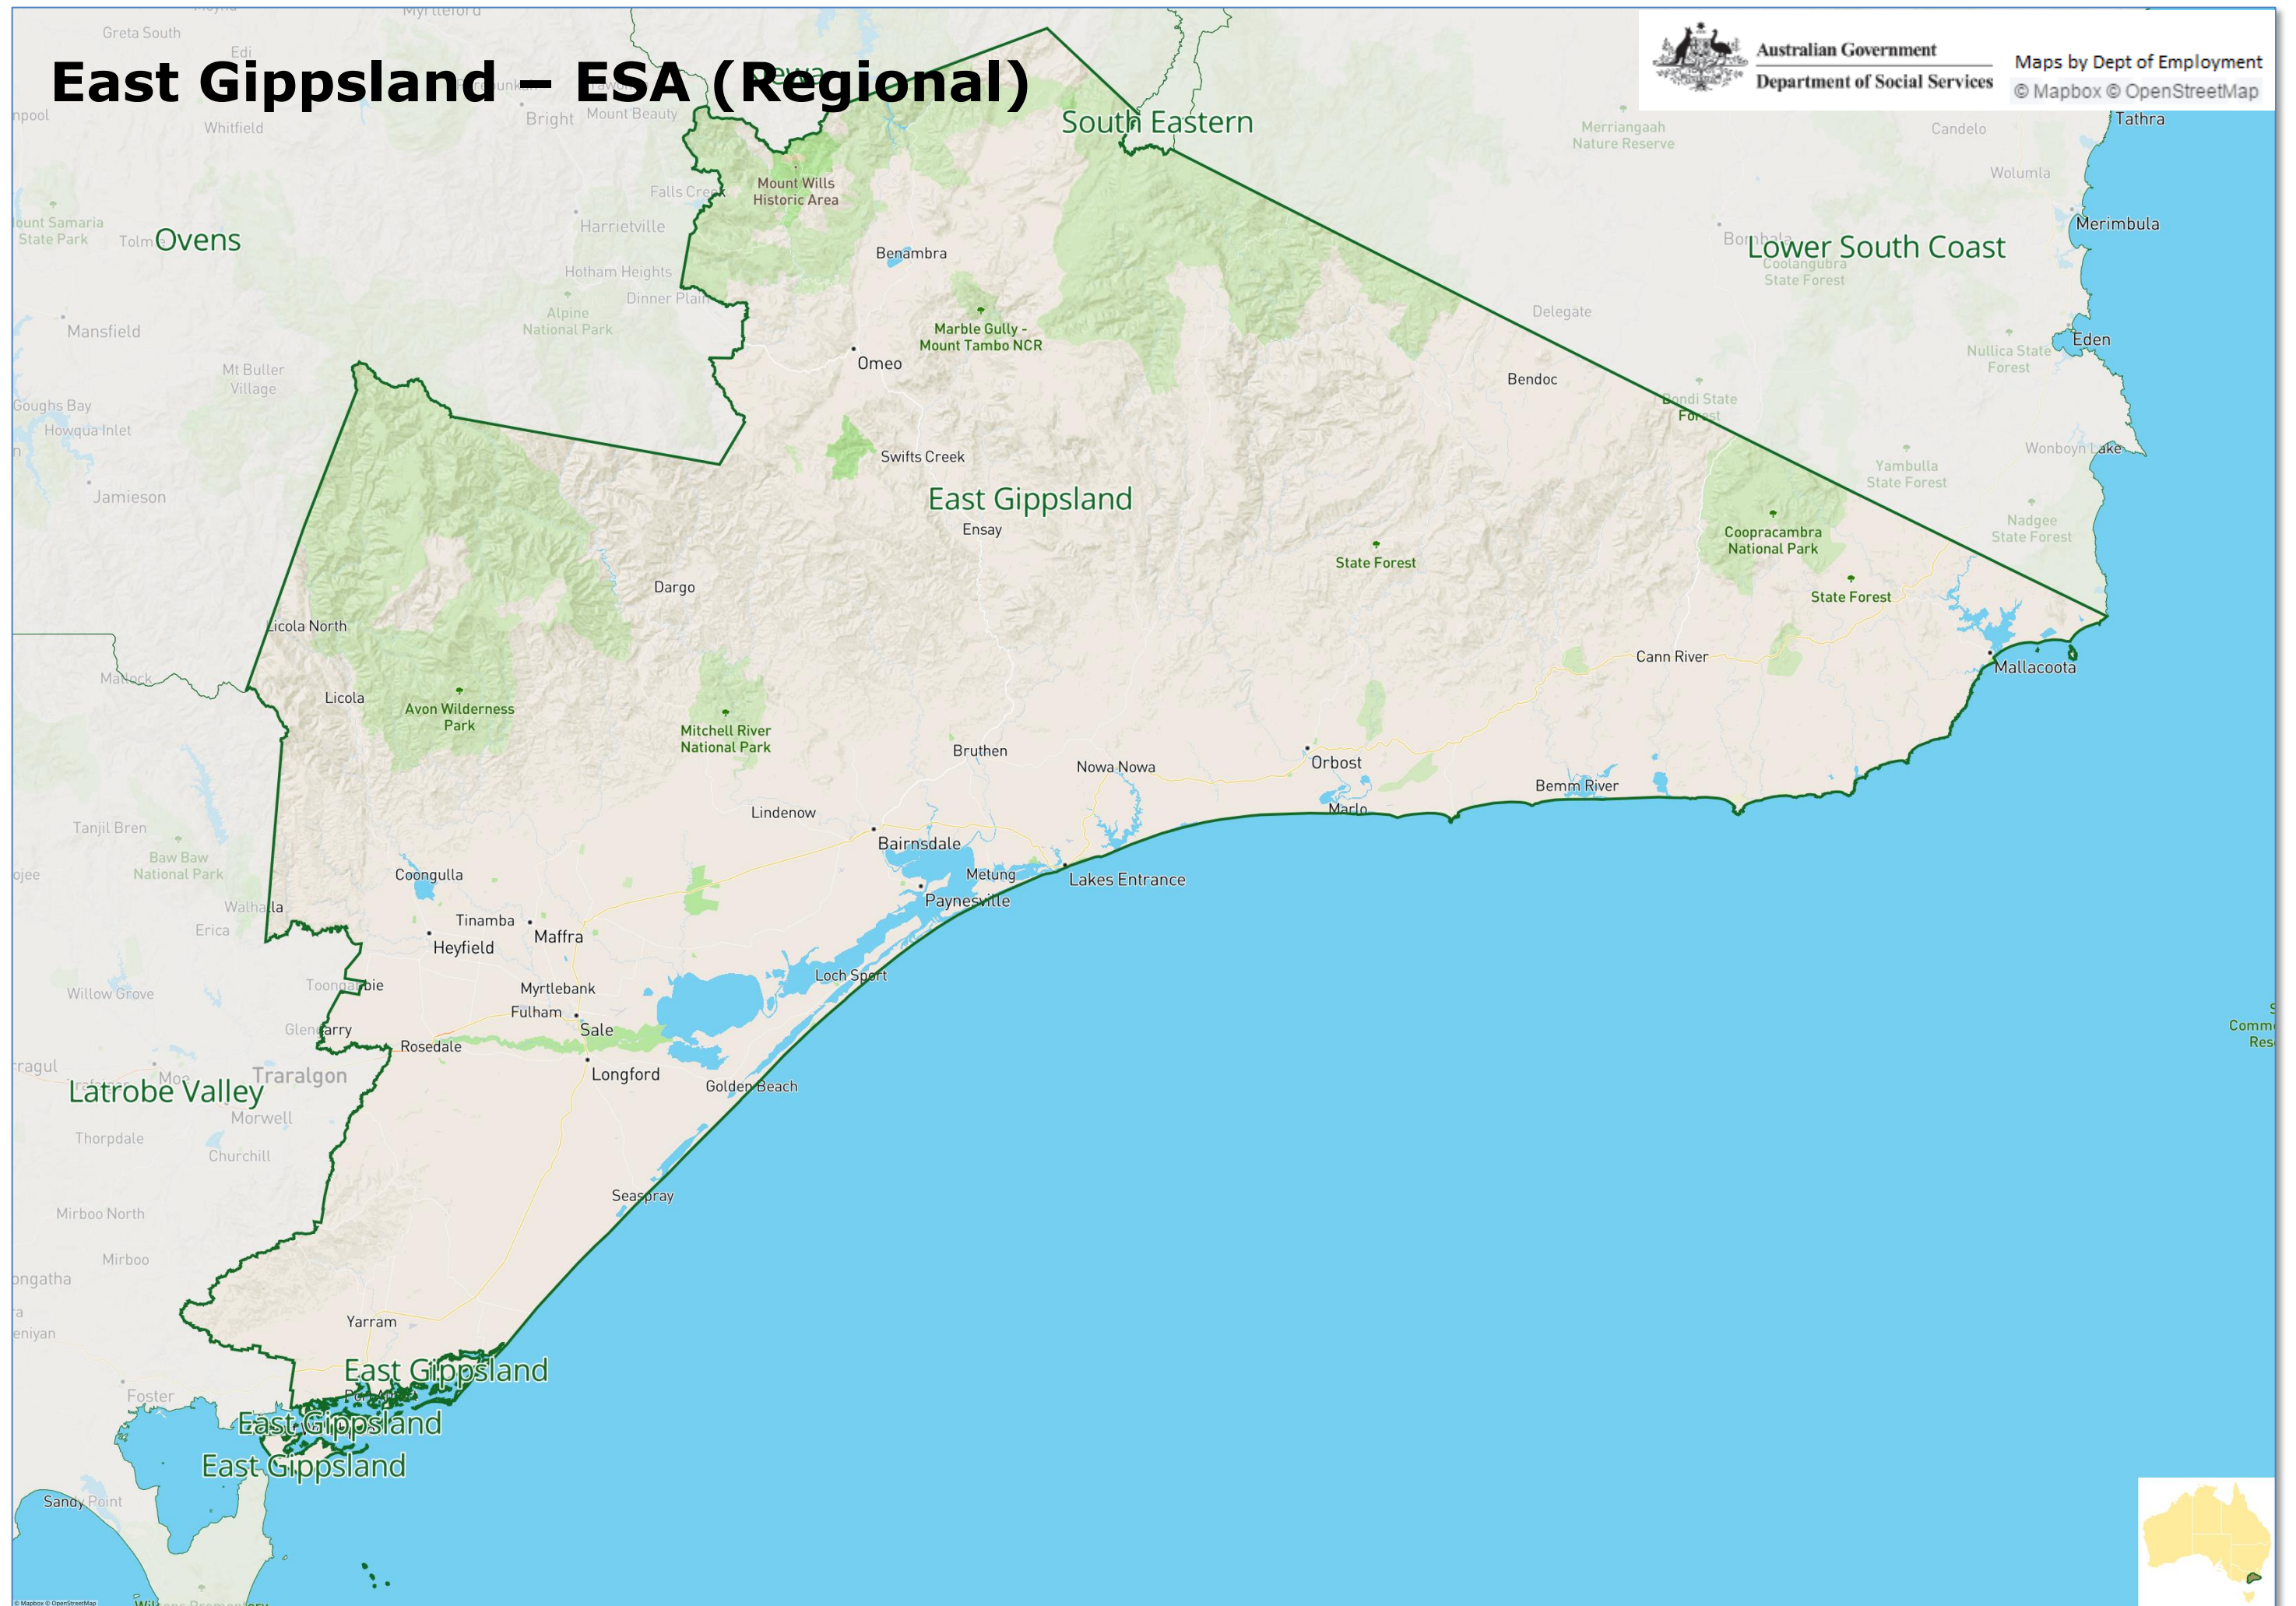

Adelaide Hills – ESA (Regional)

Australian Government
Department of Social Services

Maps by Dept of Employment
© Mapbox © OpenStreetMap

Bendigo – ESA (Regional)

Australian Government
Department of Social Services

Maps by Dept of Employment
© Mapbox © OpenStreetMap

Calder – ESA (Metropolitan)

Australian Government
Department of Social Services

Maps by Dept of Employment
© Mapbox © OpenStreetMap

East Gippsland – ESA (Regional)

Australian Government
Department of Social Services

Maps by Dept of Employment
© Mapbox © OpenStreetMap

Eastern Adelaide – ESA (Metropolitan)

Australian Government
Department of Social Services

Maps by Dept of Employment
© Mapbox © OpenStreetMap

Eureka – ESA (Regional)

Australian Government
Department of Social Services

Maps by Dept of Employment
© Mapbox © OpenStreetMap

Fleurieu/Kangaroo Island – ESA (Regional)

Gawler – ESA (Regional)

Geelong - ESA (Metropolitan)