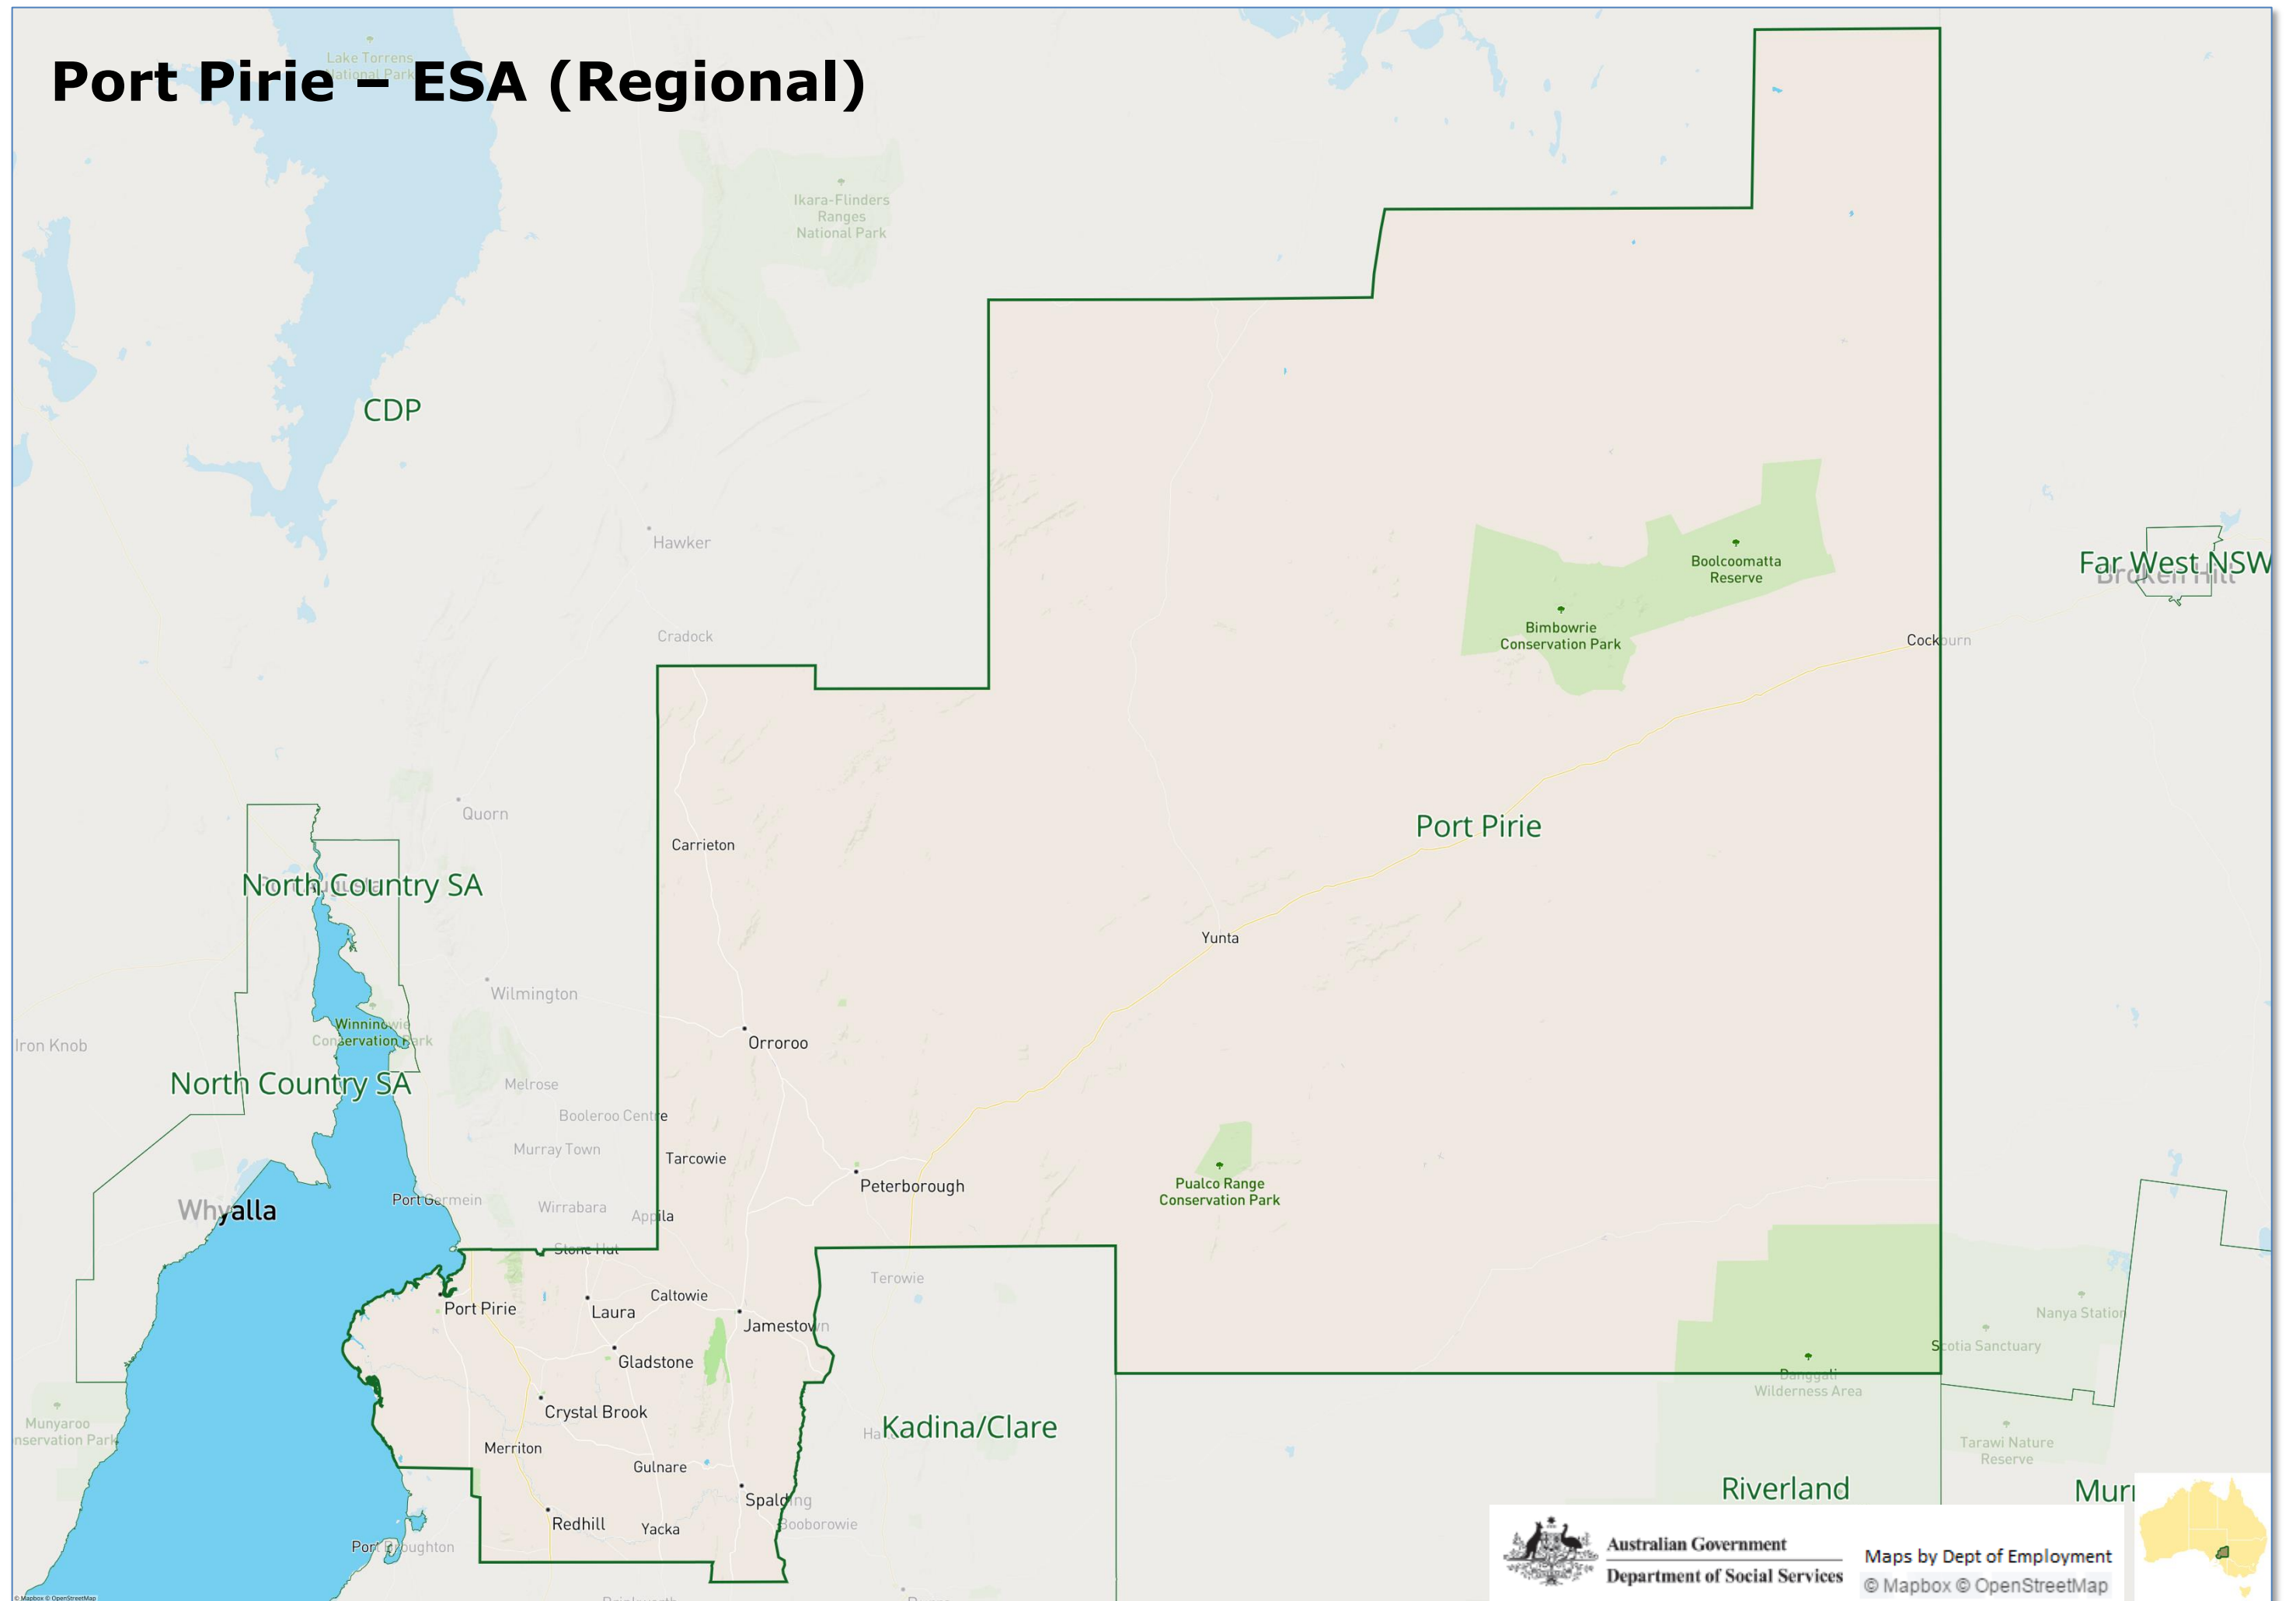

Maps by Dept of Employment
© Mapbox © OpenStreetMap

Northern Adelaide – ESA (Metropolitan)

Australian Government
Department of Social Services

Maps by Dept of Employment
© Mapbox © OpenStreetMap

Ovens - ESA (Regional)

Peninsula – ESA (Metropolitan)

Australian Government
Department of Social Services

Maps by Dept of Employment
© Mapbox © OpenStreetMap

Plenty – ESA (Metropolitan)

Australian Government
Department of Social Services

Maps by Dept of Employment
© Mapbox © OpenStreetMap

Port Lincoln/Ceduna SA – ESA (Regional)

Port Pirie – ESA (Regional)

Port Pirie

Riverland – ESA (Regional)

South East – ESA (Regional)

Southern Adelaide – ESA (Metropolitan)

Australian Government
Department of Social Services

Maps by Dept of Employment
© Mapbox © OpenStreetMap

Sunraysia – ESA (Regional)

© Mapbox © OpenStreetMap

West and North West – ESA (Regional)

Western Adelaide – ESA (Metropolitan)