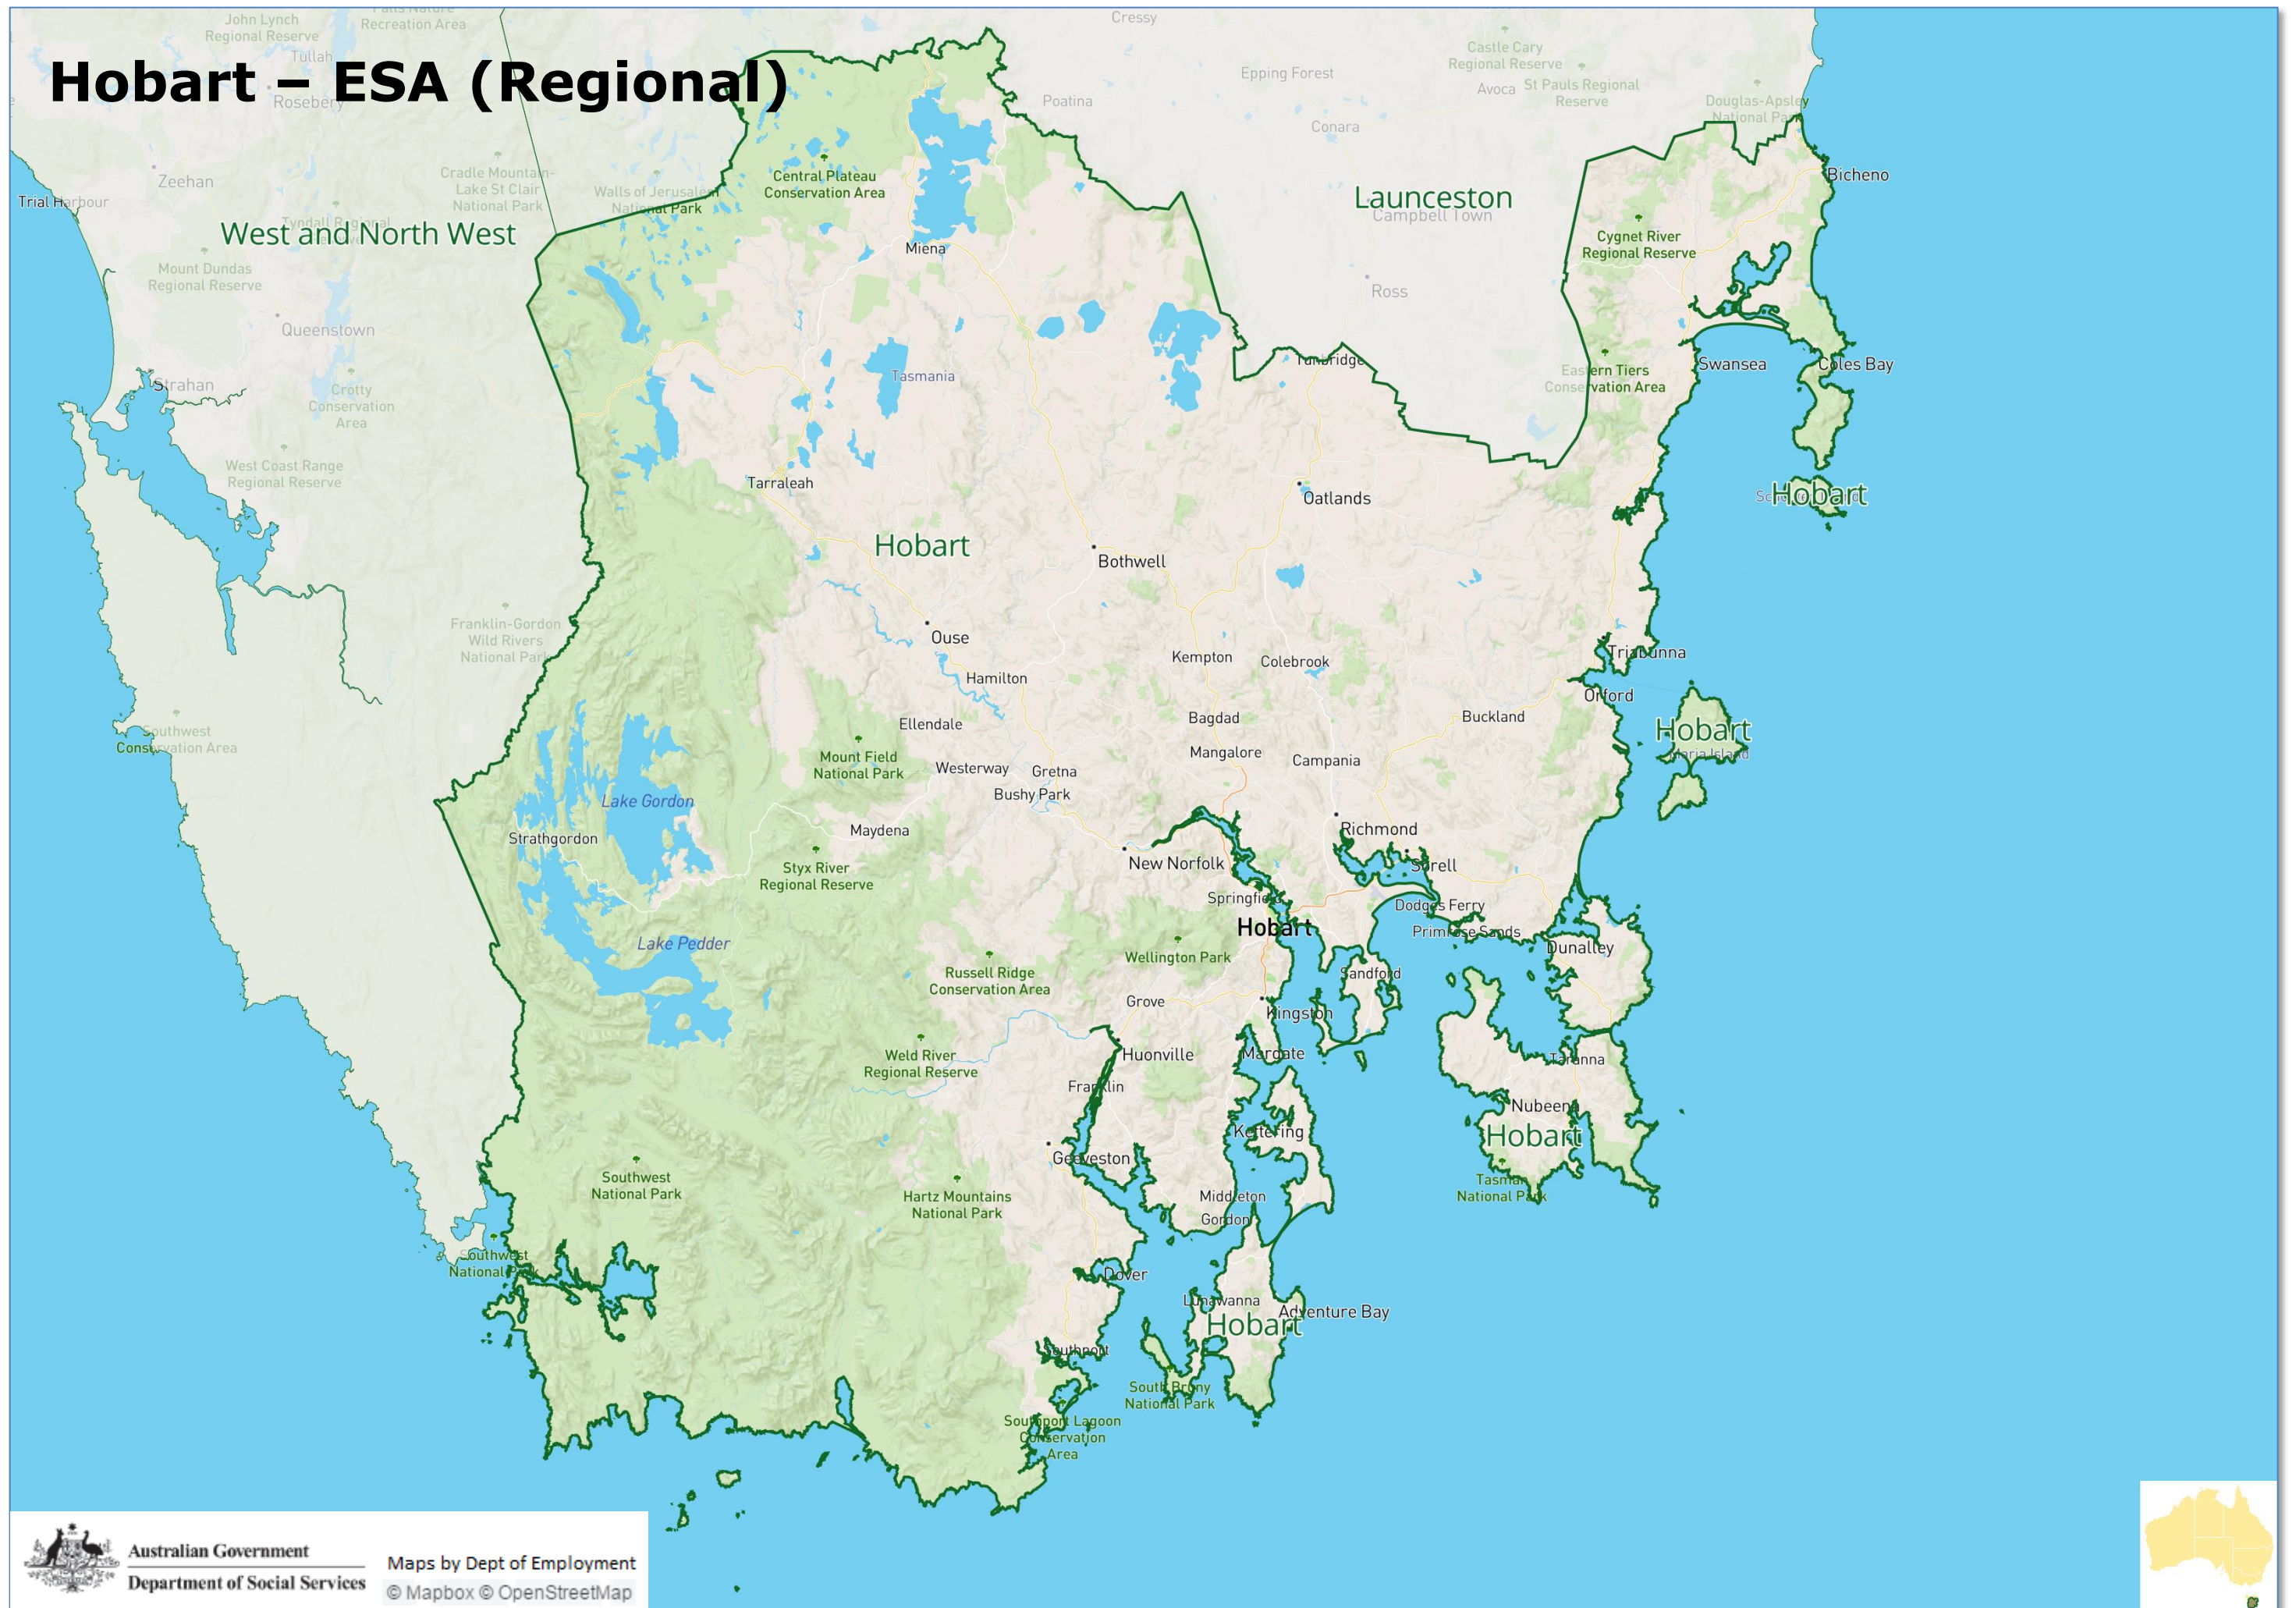

© Mapbox © OpenStreetMap

Grampians – ESA (Regional)

Australian Government
Department of Social Services

Maps by Dept of Employment
© Mapbox © OpenStreetMap

Hampden – ESA (Regional)

Hobart – ESA (Regional)

Latrobe Valley – ESA (Regional)

Launceston – ESA (Regional)

Australian Government
Department of Social Services

Maps by Dept of Employment
© Mapbox © OpenStreetMap

Maroondah – ESA (Metropolitan)

Australian Government
Department of Social Services

Maps by Dept of Employment
© Mapbox © OpenStreetMap

Port Lincoln/Ceduna SA – ESA (Regional)

Port Pirie – ESA (Regional)

Port Pirie

Riverland – ESA (Regional)

South East – ESA (Regional)

Southern Adelaide – ESA (Metropolitan)