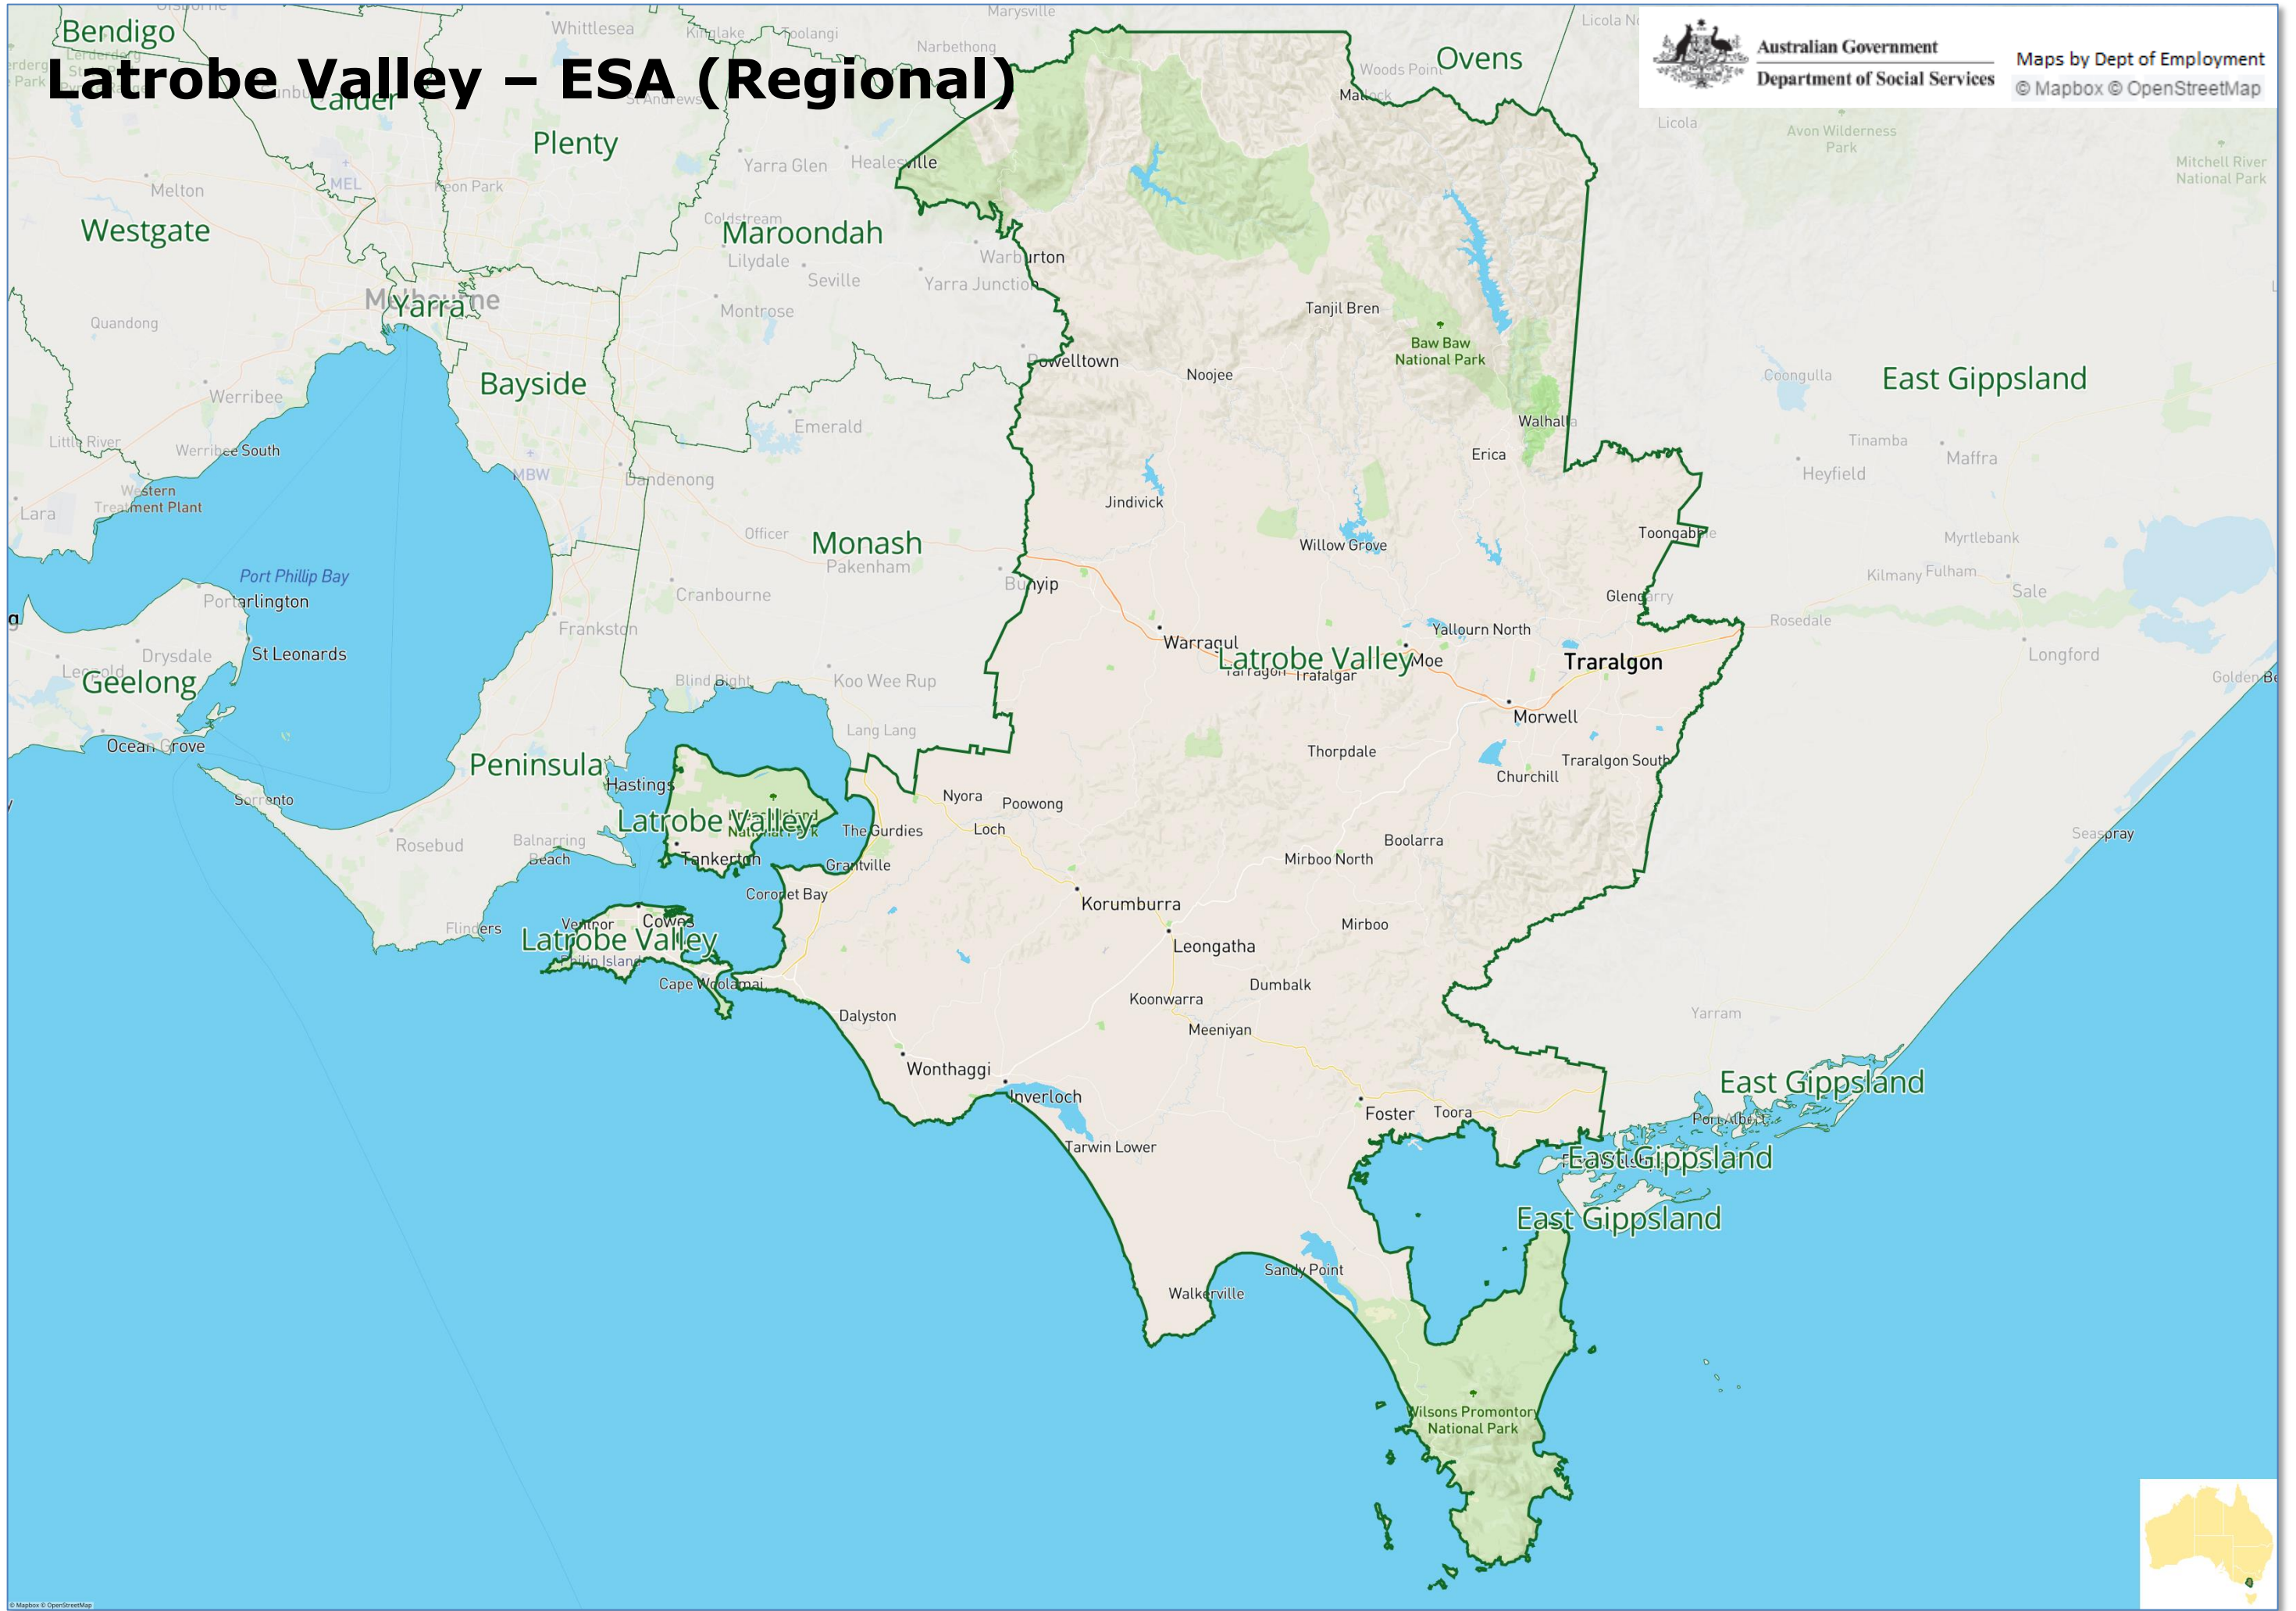

Eureka – ESA (Regional)

Australian Government
Department of Social Services

Maps by Dept of Employment
© Mapbox © OpenStreetMap

Fleurieu/Kangaroo Island – ESA (Regional)

Gawler – ESA (Regional)

Geelong - ESA (Metropolitan)

© Mapbox © OpenStreetMap

Grampians – ESA (Regional)

Australian Government
Department of Social Services

Maps by Dept of Employment
© Mapbox © OpenStreetMap

Hampden – ESA (Regional)

Hobart – ESA (Regional)

Latrobe Valley – ESA (Regional)

Launceston – ESA (Regional)

Australian Government
Department of Social Services

Maps by Dept of Employment
© Mapbox © OpenStreetMap

Maroondah – ESA (Metropolitan)

Australian Government
Department of Social Services

Maps by Dept of Employment
© Mapbox © OpenStreetMap

Port Lincoln/Ceduna SA – ESA (Regional)

Port Pirie – ESA (Regional)

Port Pirie

Riverland – ESA (Regional)

South East – ESA (Regional)

Southern Adelaide – ESA (Metropolitan)