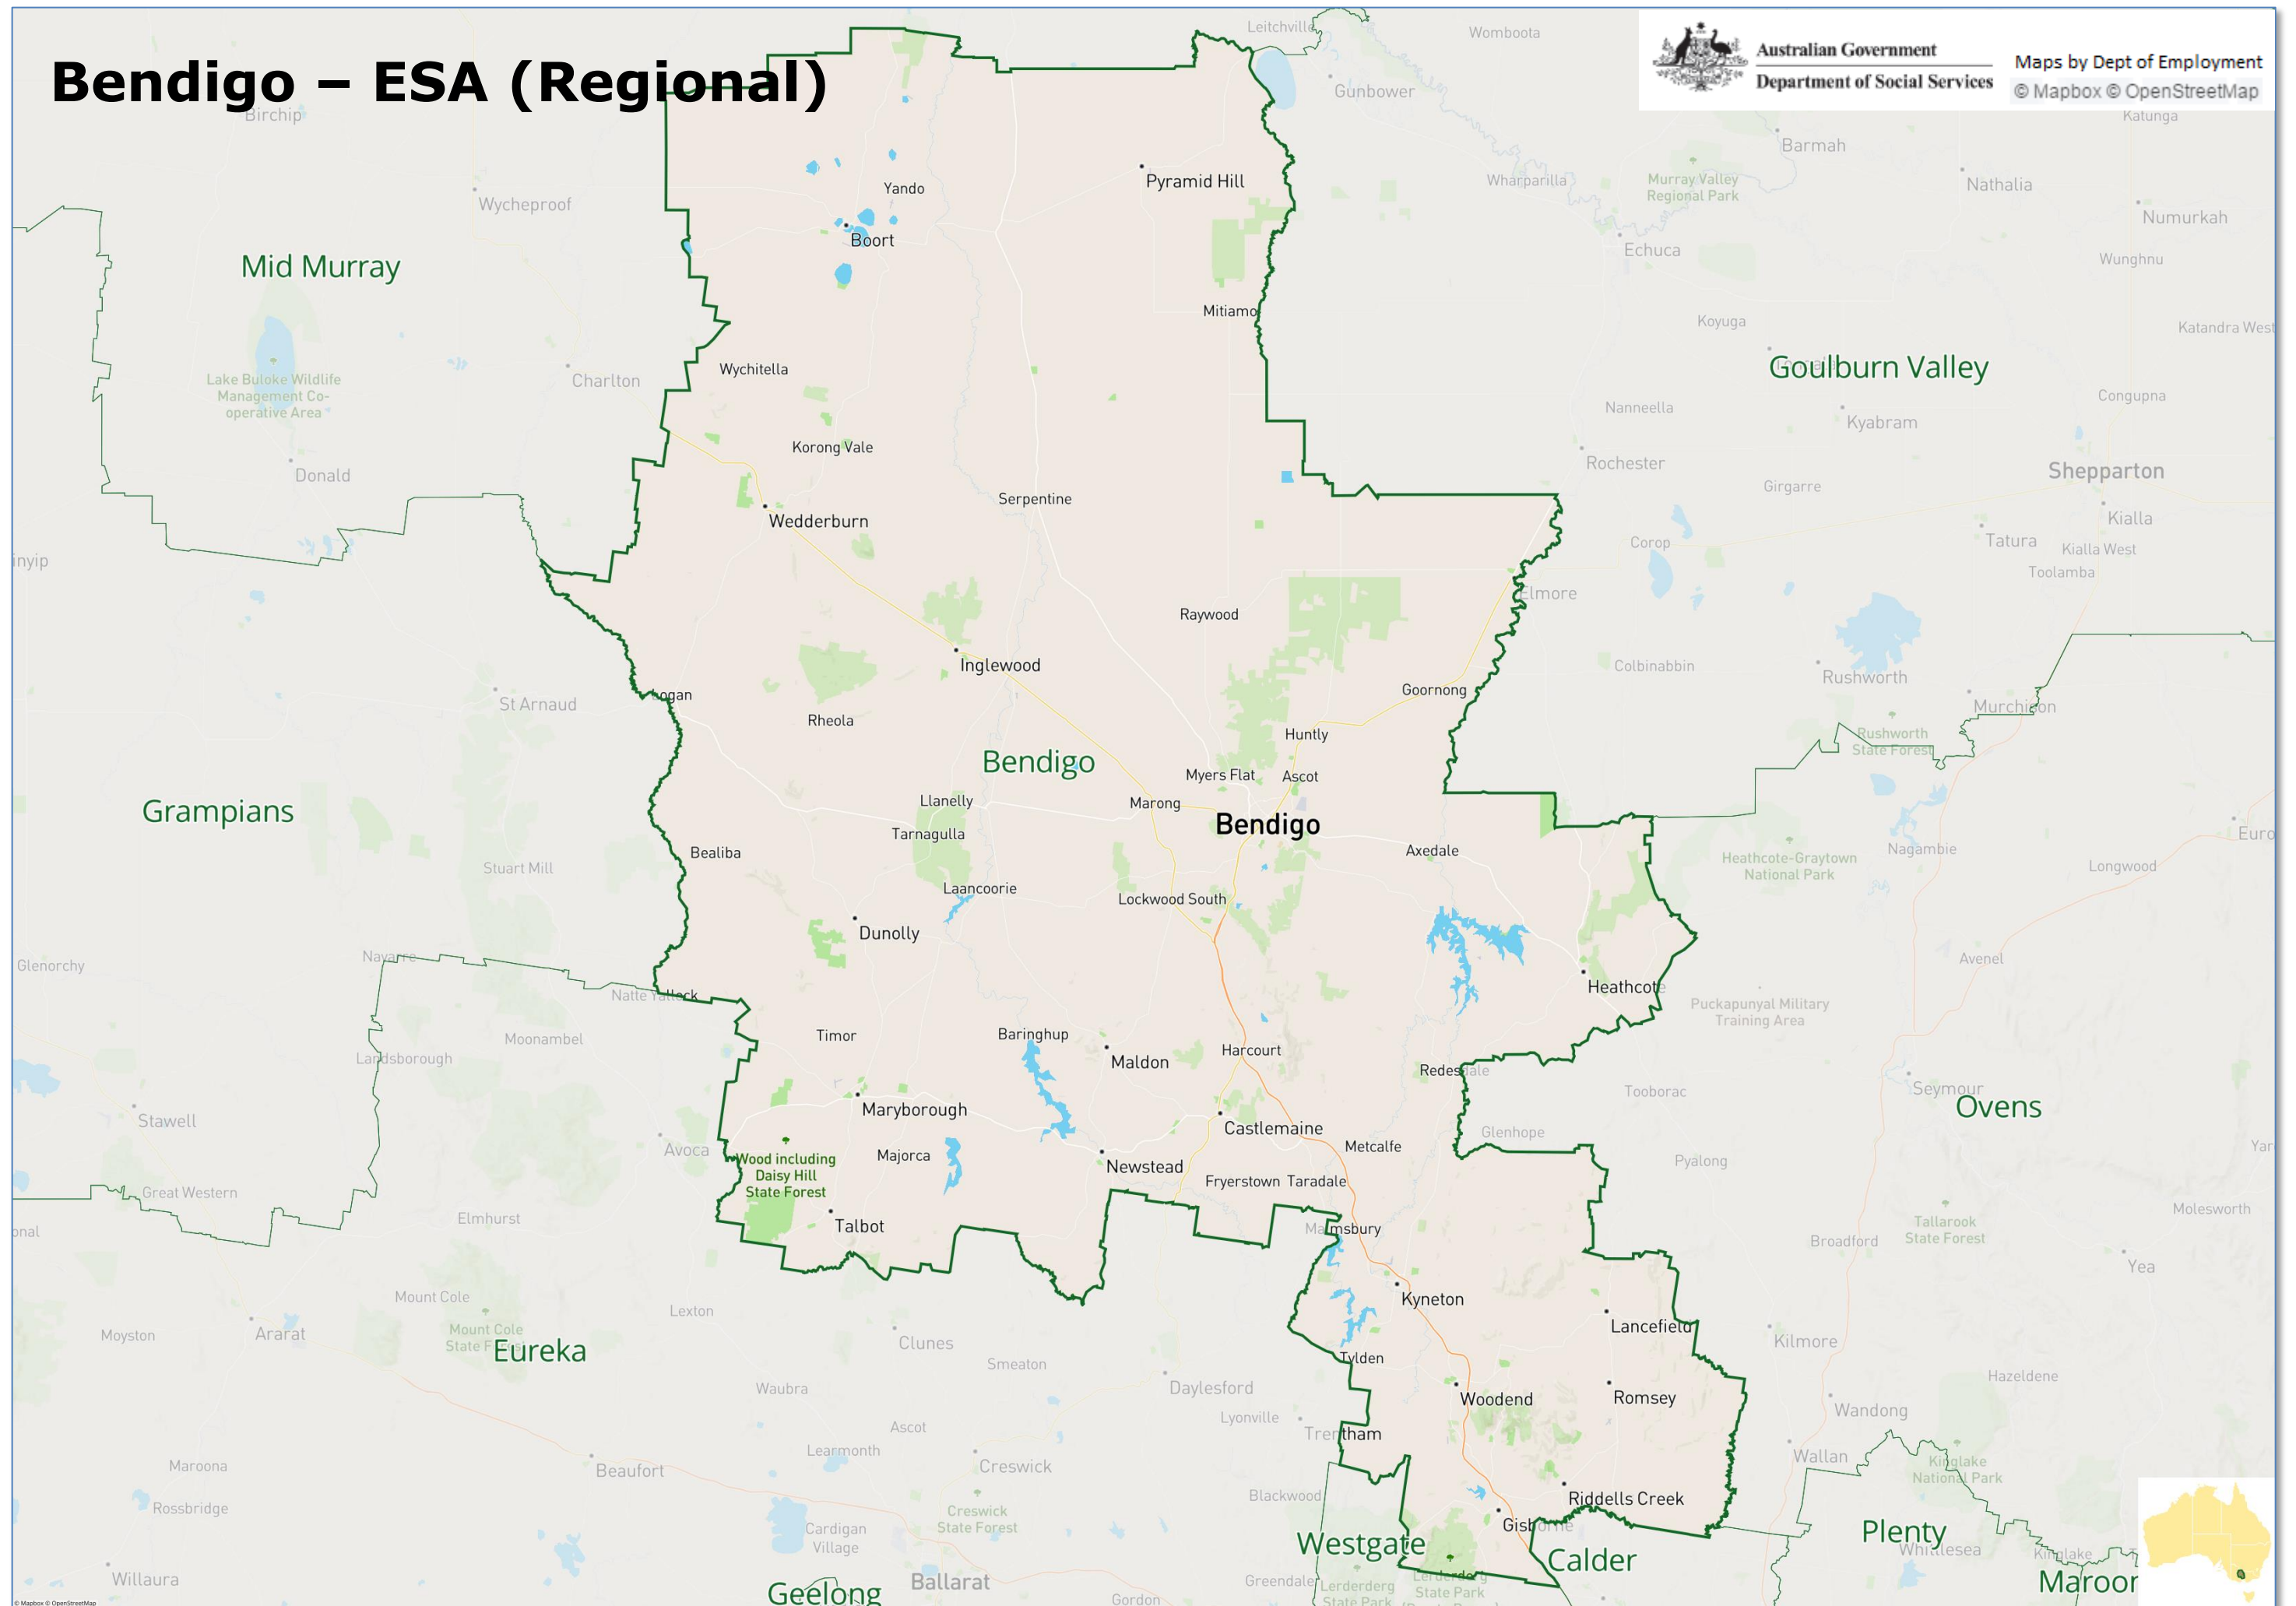

Adelaide Hills – ESA (Regional)

Australian Government
Department of Social Services

Maps by Dept of Employment
© Mapbox © OpenStreetMap

Bendigo – ESA (Regional)

Australian Government
Department of Social Services

Maps by Dept of Employment
© Mapbox © OpenStreetMap

Calder – ESA (Metropolitan)

Australian Government
Department of Social Services

Maps by Dept of Employment
© Mapbox © OpenStreetMap

East Gippsland – ESA (Regional)

Australian Government
Department of Social Services

Maps by Dept of Employment
© Mapbox © OpenStreetMap

Eastern Adelaide – ESA (Metropolitan)

Australian Government
Department of Social Services

Maps by Dept of Employment
© Mapbox © OpenStreetMap

Eureka – ESA (Regional)

Australian Government
Department of Social Services

Maps by Dept of Employment
© Mapbox © OpenStreetMap

Fleurieu/Kangaroo Island – ESA (Regional)

Gawler – ESA (Regional)

Geelong - ESA (Metropolitan)