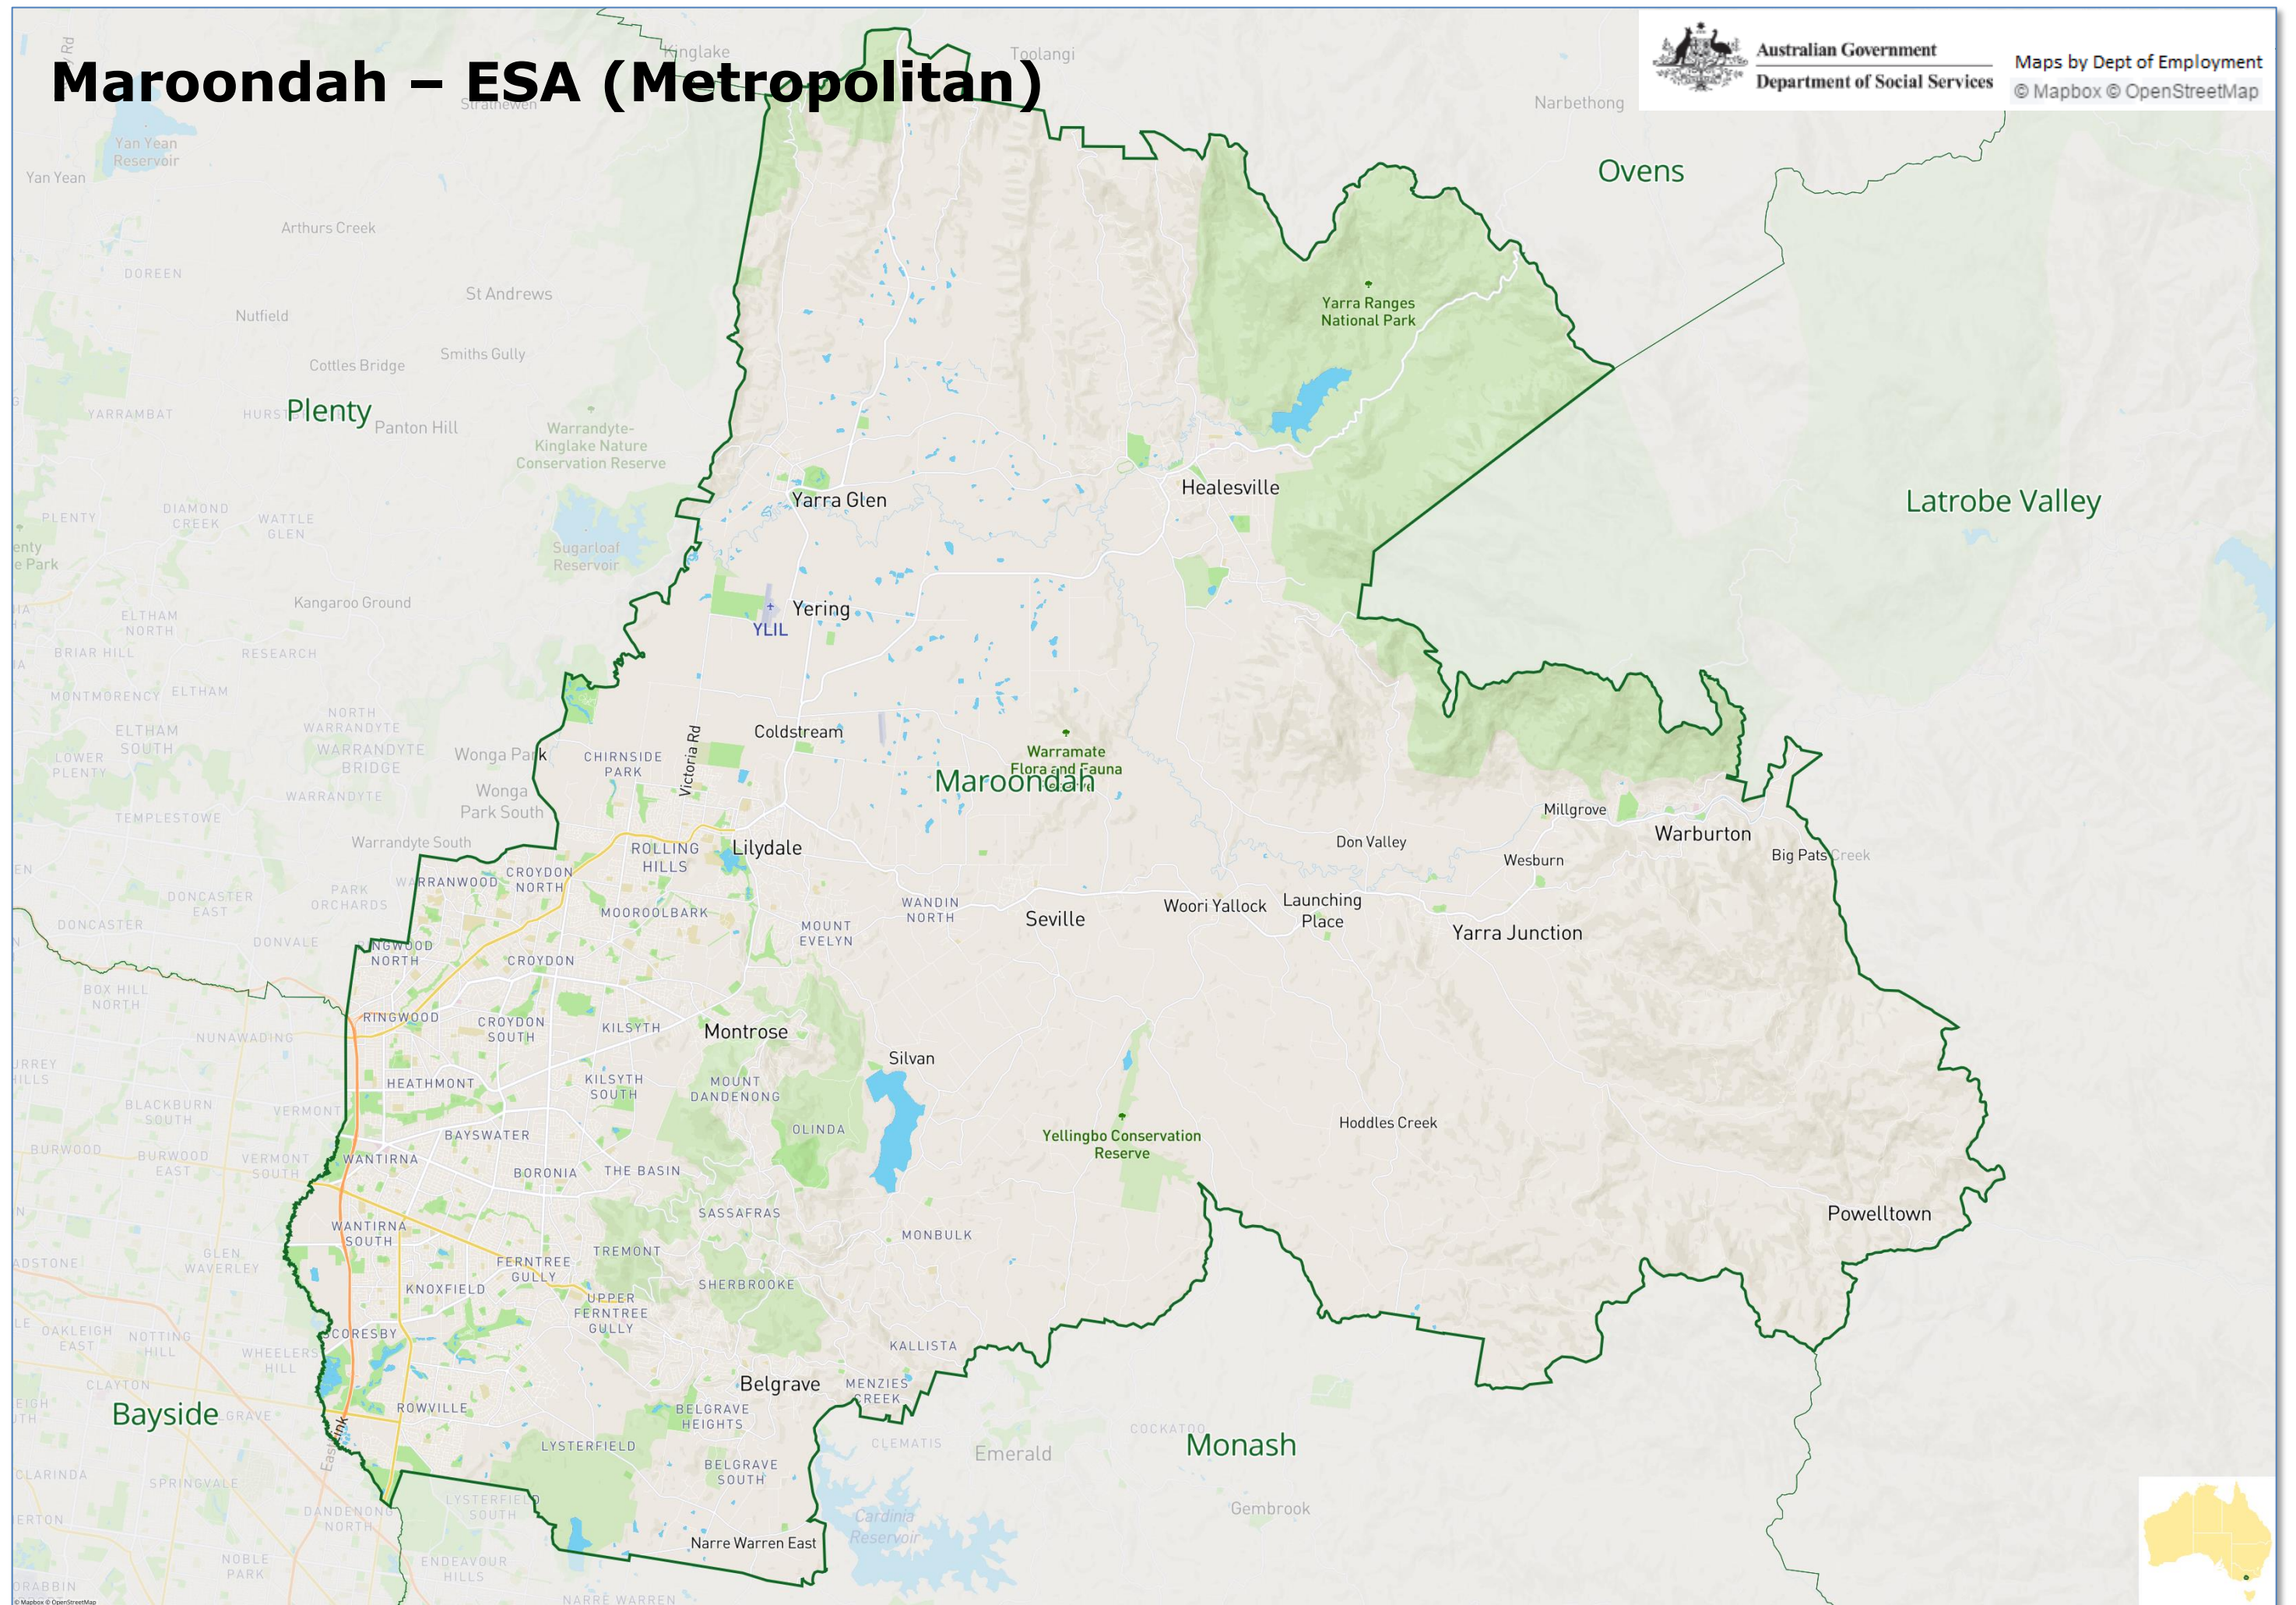

© Mapbox © OpenStreetMap

Grampians – ESA (Regional)

Australian Government
Department of Social Services

Maps by Dept of Employment
© Mapbox © OpenStreetMap

Hampden – ESA (Regional)

Hobart – ESA (Regional)

Latrobe Valley – ESA (Regional)

Launceston – ESA (Regional)

Australian Government
Department of Social Services

Maps by Dept of Employment
© Mapbox © OpenStreetMap

Maroondah – ESA (Metropolitan)

Australian Government
Department of Social Services

Maps by Dept of Employment
© Mapbox © OpenStreetMap

Mid Murray – ESA (Regional)

Australian Government
Department of Social Services

Maps by Dept of Employment
© Mapbox © OpenStreetMap

Monash – ESA (Metropolitan)

Maps by Dept of Employment
© Mapbox © OpenStreetMap

Port Lincoln/Ceduna SA – ESA (Regional)

Port Pirie – ESA (Regional)

Port Pirie

Riverland – ESA (Regional)

South East – ESA (Regional)

Southern Adelaide – ESA (Metropolitan)