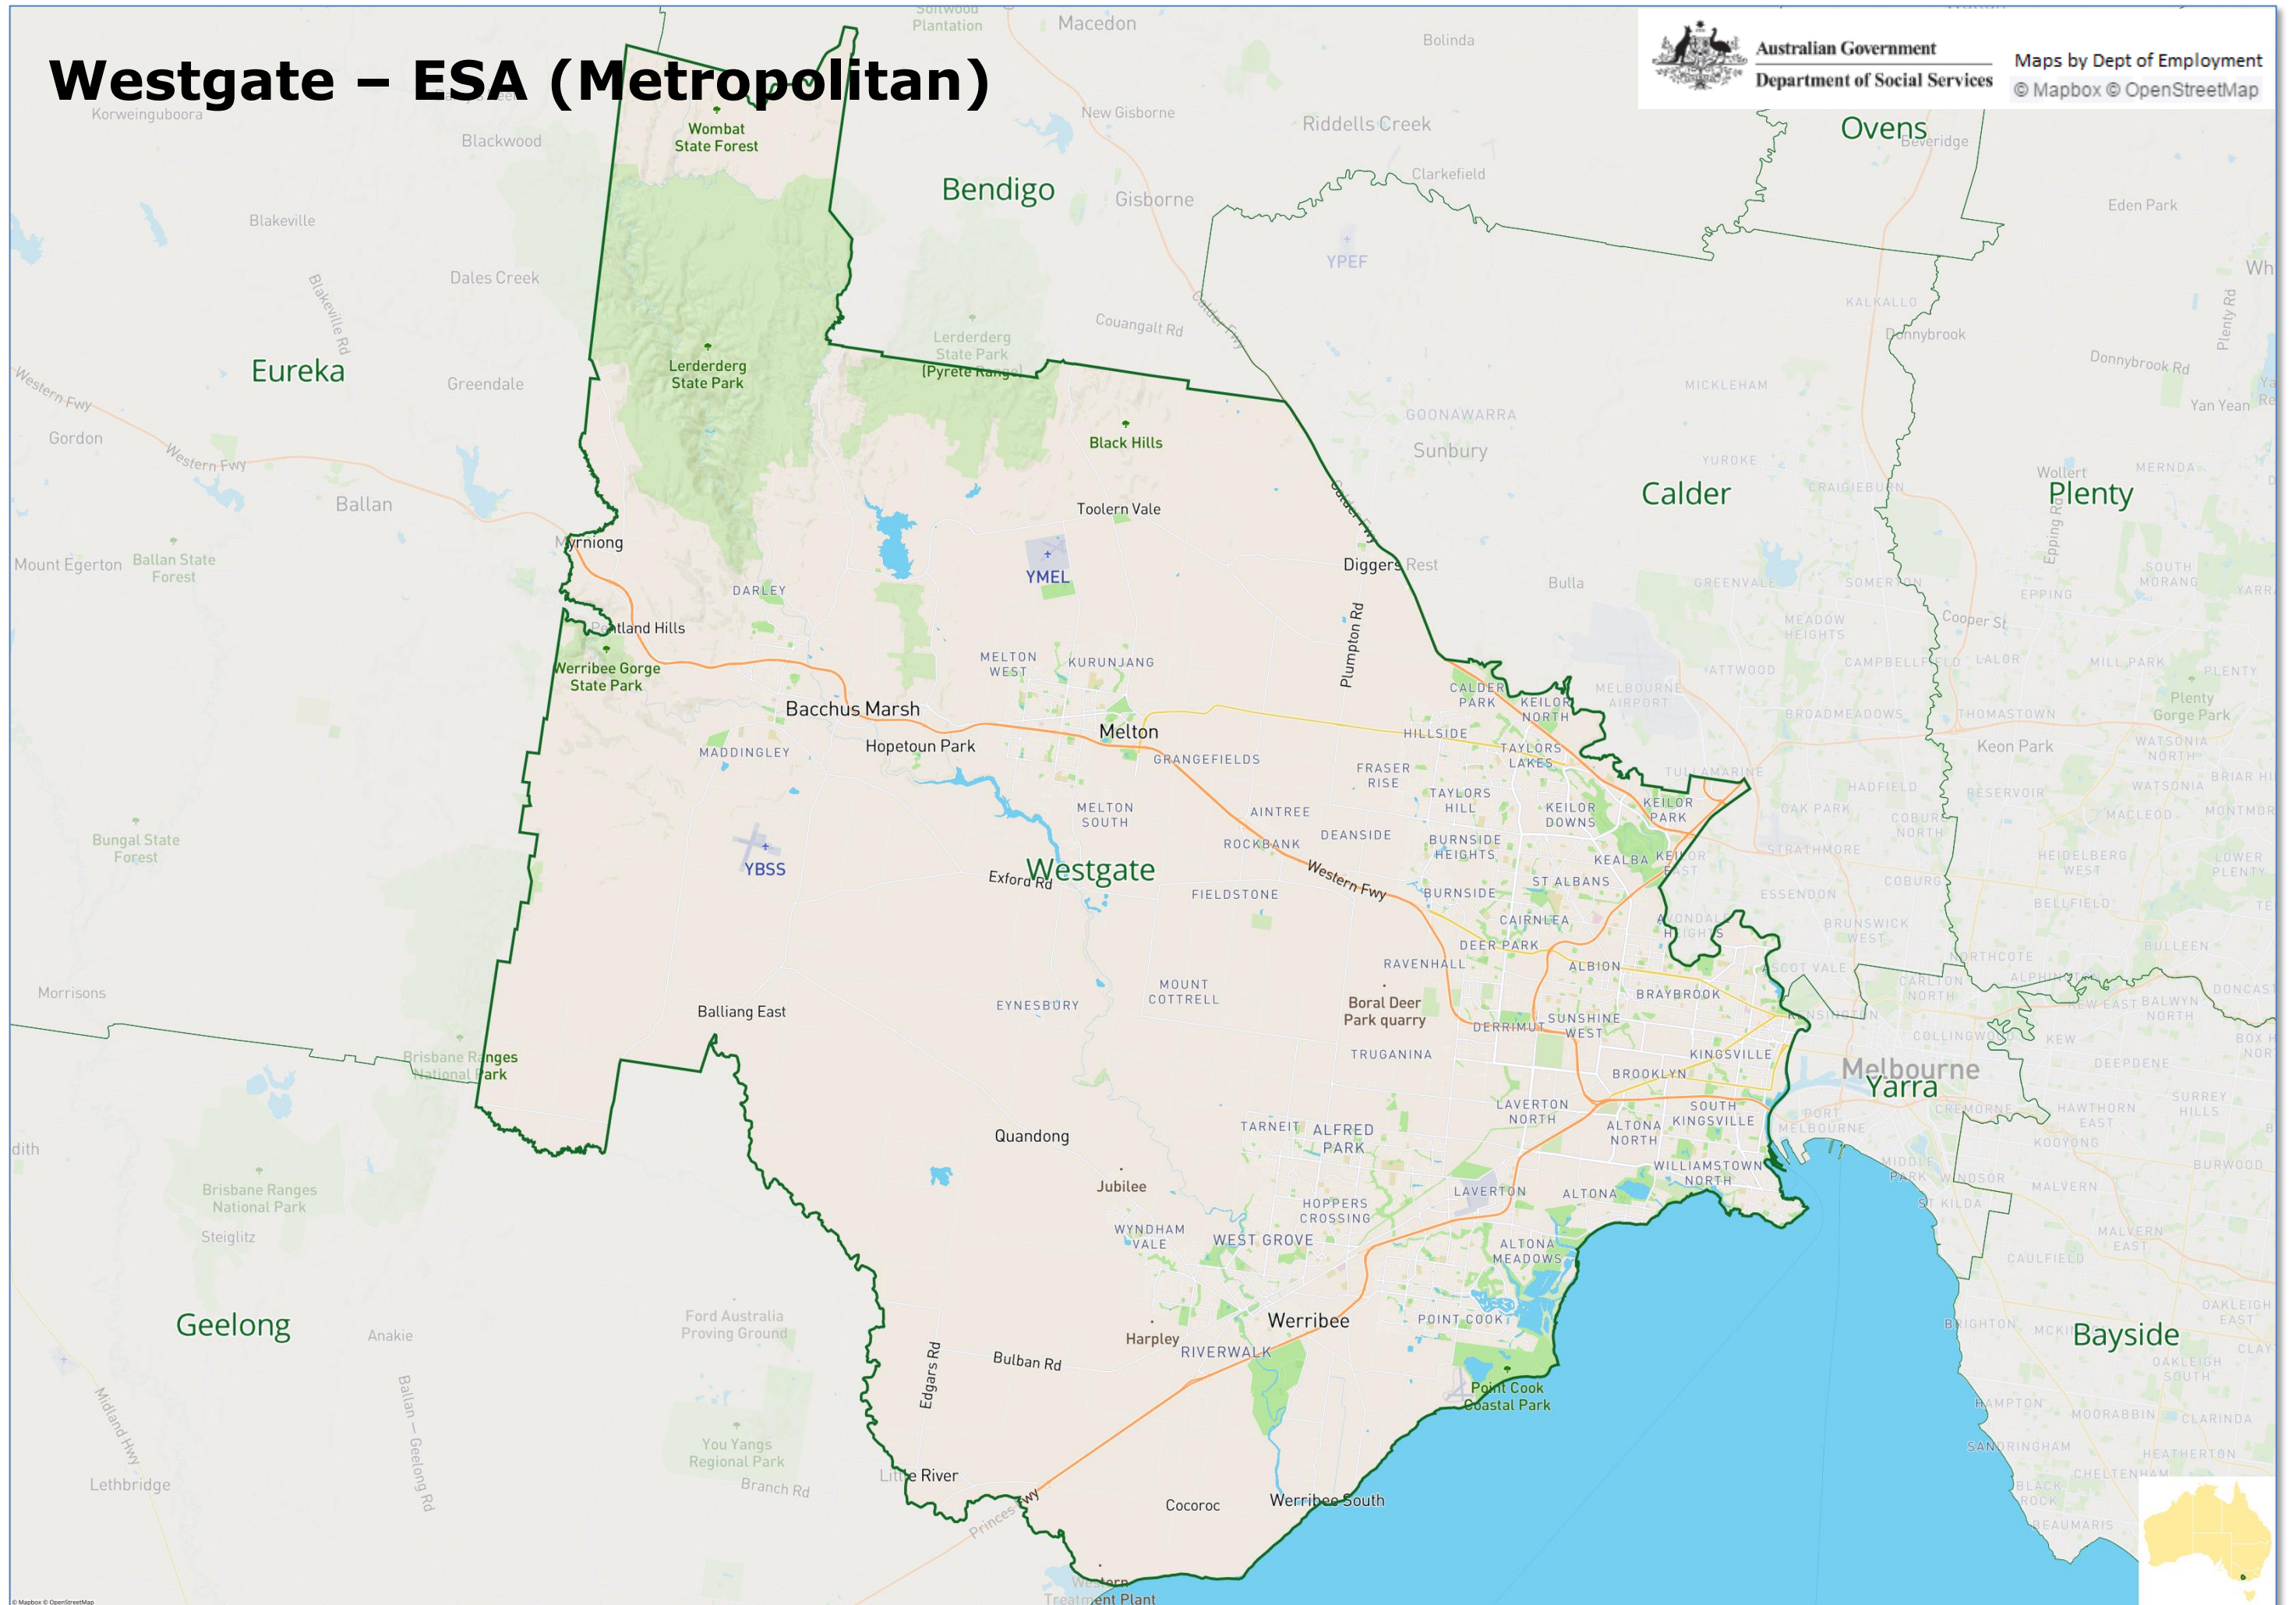

Westgate – ESA (Metropolitan)

Australian Government
Department of Social Services

Maps by Dept of Employment
© Mapbox © OpenStreetMap