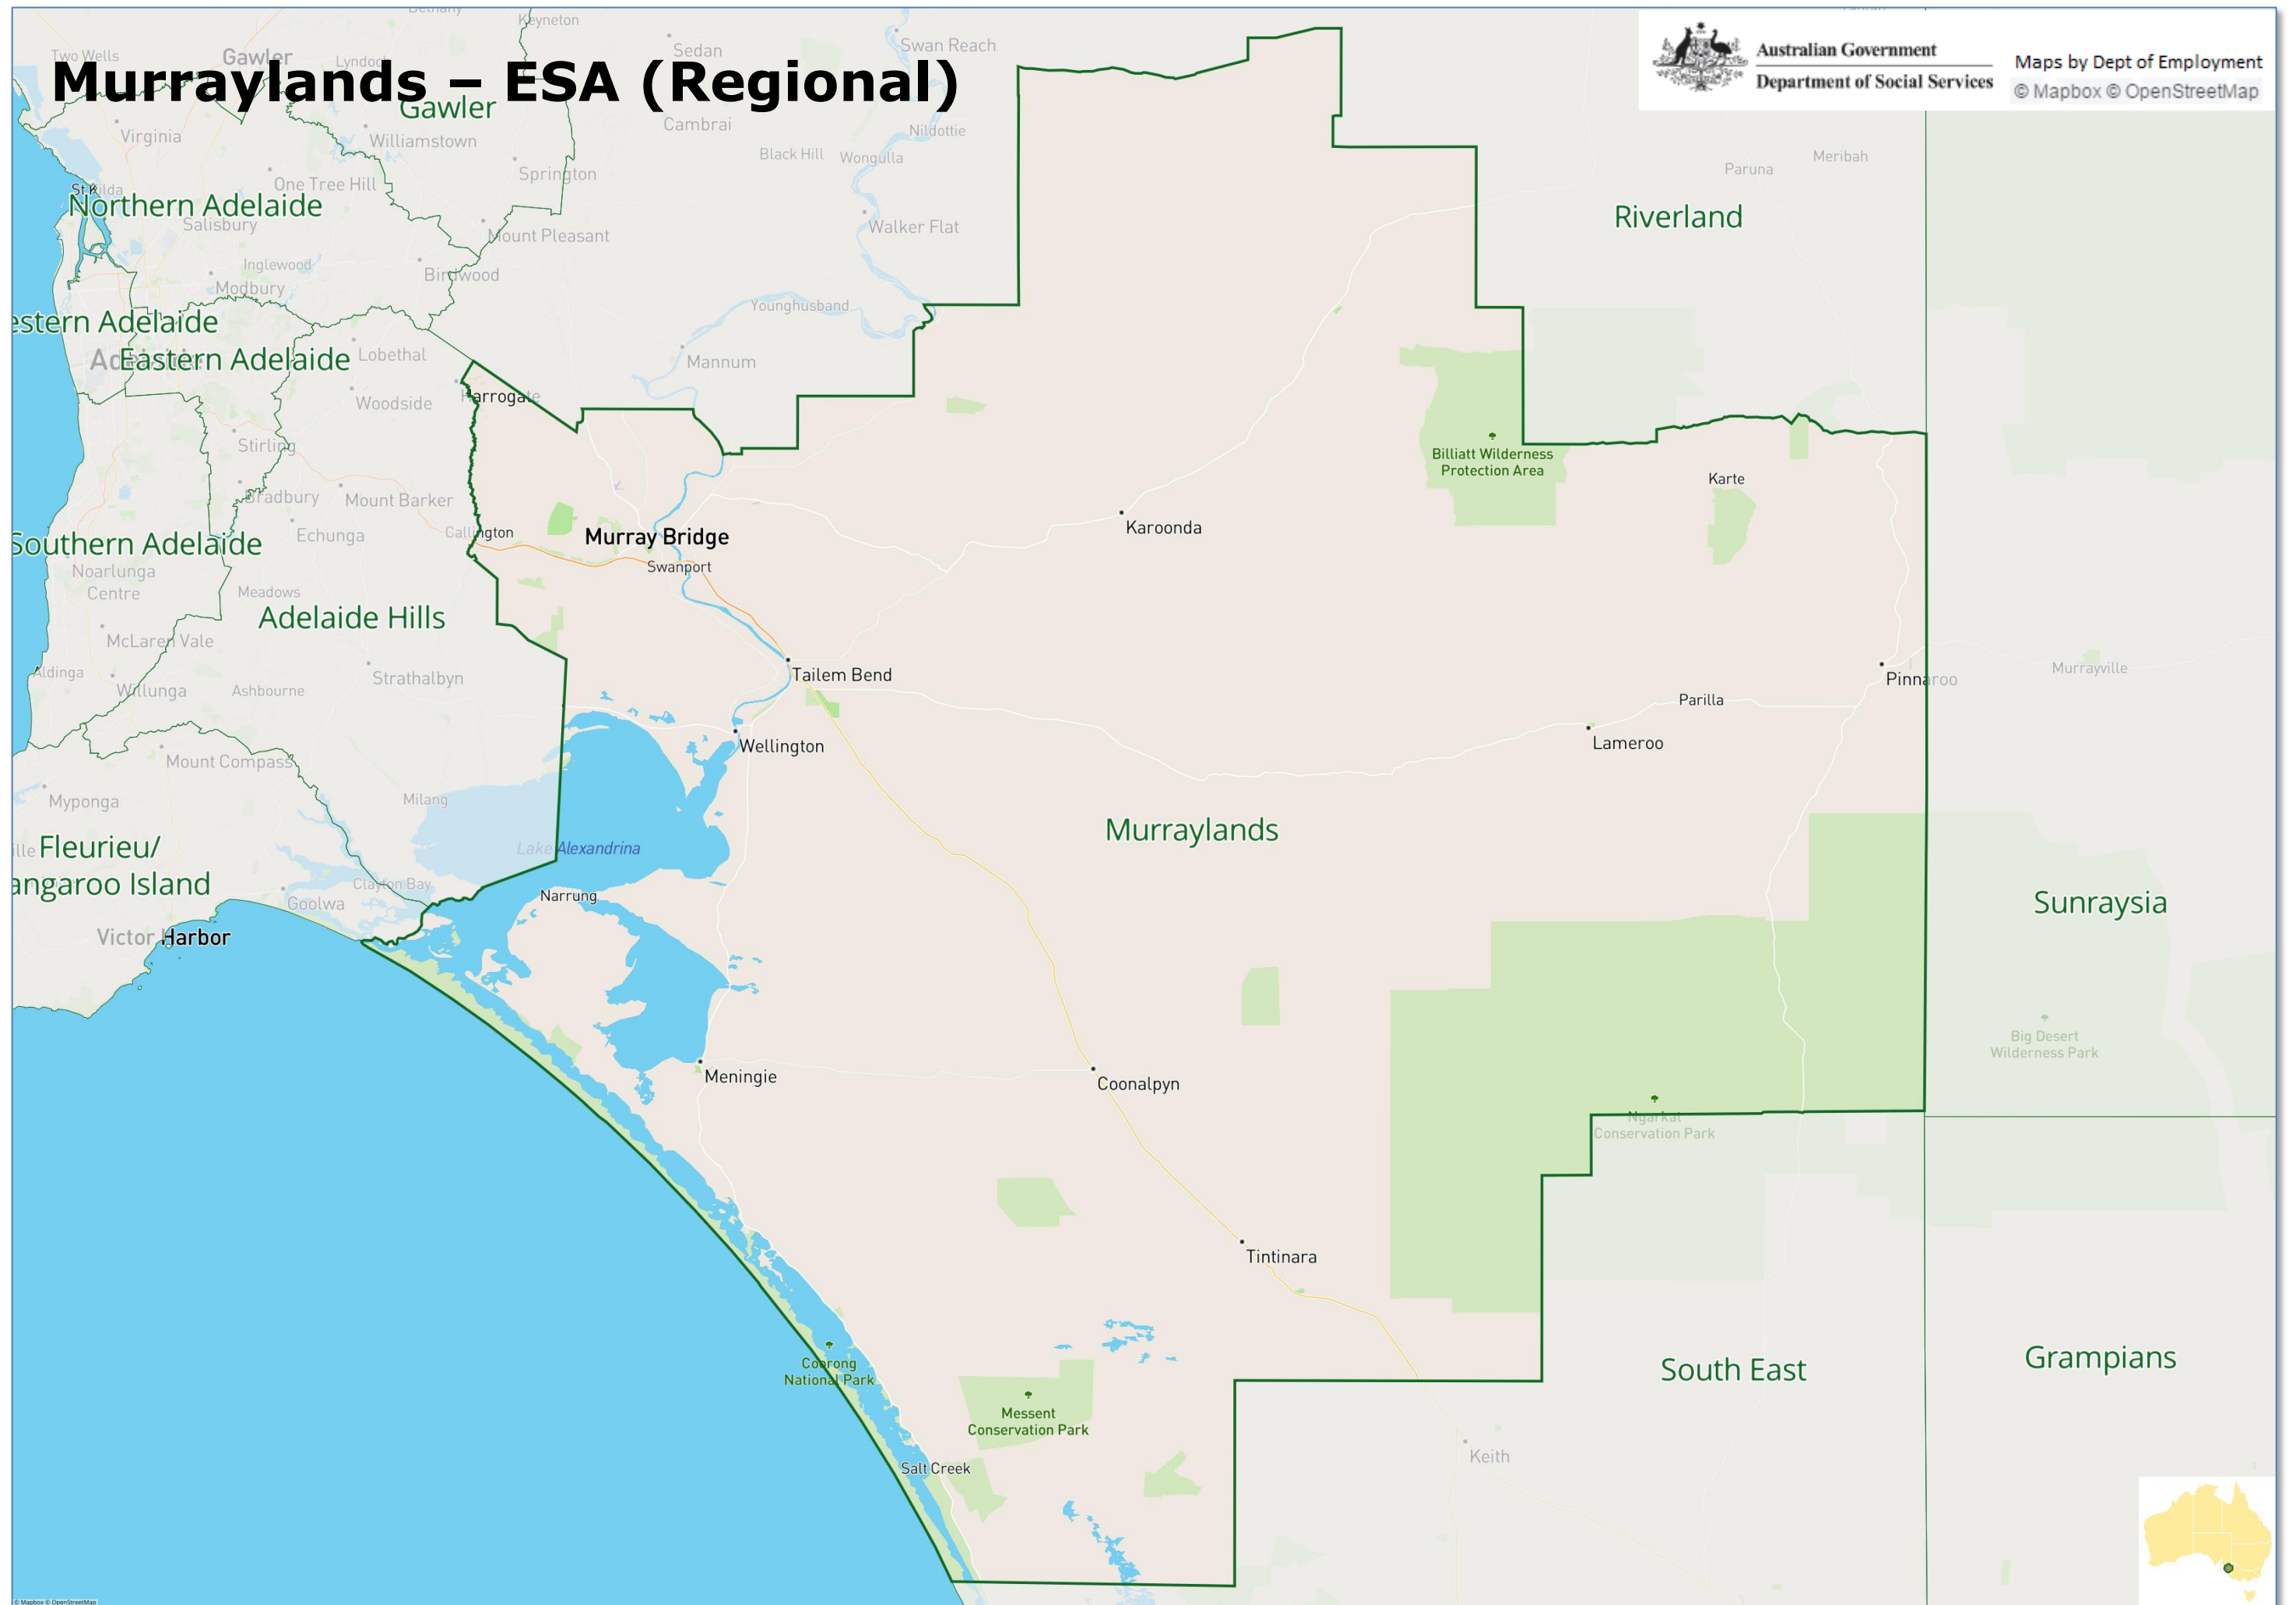

Launceston – ESA (Regional)

Australian Government
Department of Social Services

Maps by Dept of Employment
© Mapbox © OpenStreetMap

Maroondah – ESA (Metropolitan)

Australian Government
Department of Social Services

Maps by Dept of Employment
© Mapbox © OpenStreetMap

Mid Murray – ESA (Regional)

Australian Government
Department of Social Services

Maps by Dept of Employment
© Mapbox © OpenStreetMap

Monash – ESA (Metropolitan)

Murraylands – ESA (Regional)

Australian Government
Department of Social Services

Maps by Dept of Employment
© Mapbox © OpenStreetMap

North Country SA – ESA (Regional)

Australian Government
Department of Social Services

Maps by Dept of Employment
© Mapbox © OpenStreetMap

Port Lincoln/Ceduna SA – ESA (Regional)

Port Pirie – ESA (Regional)

Port Pirie

Riverland – ESA (Regional)

South East – ESA (Regional)

Southern Adelaide – ESA (Metropolitan)