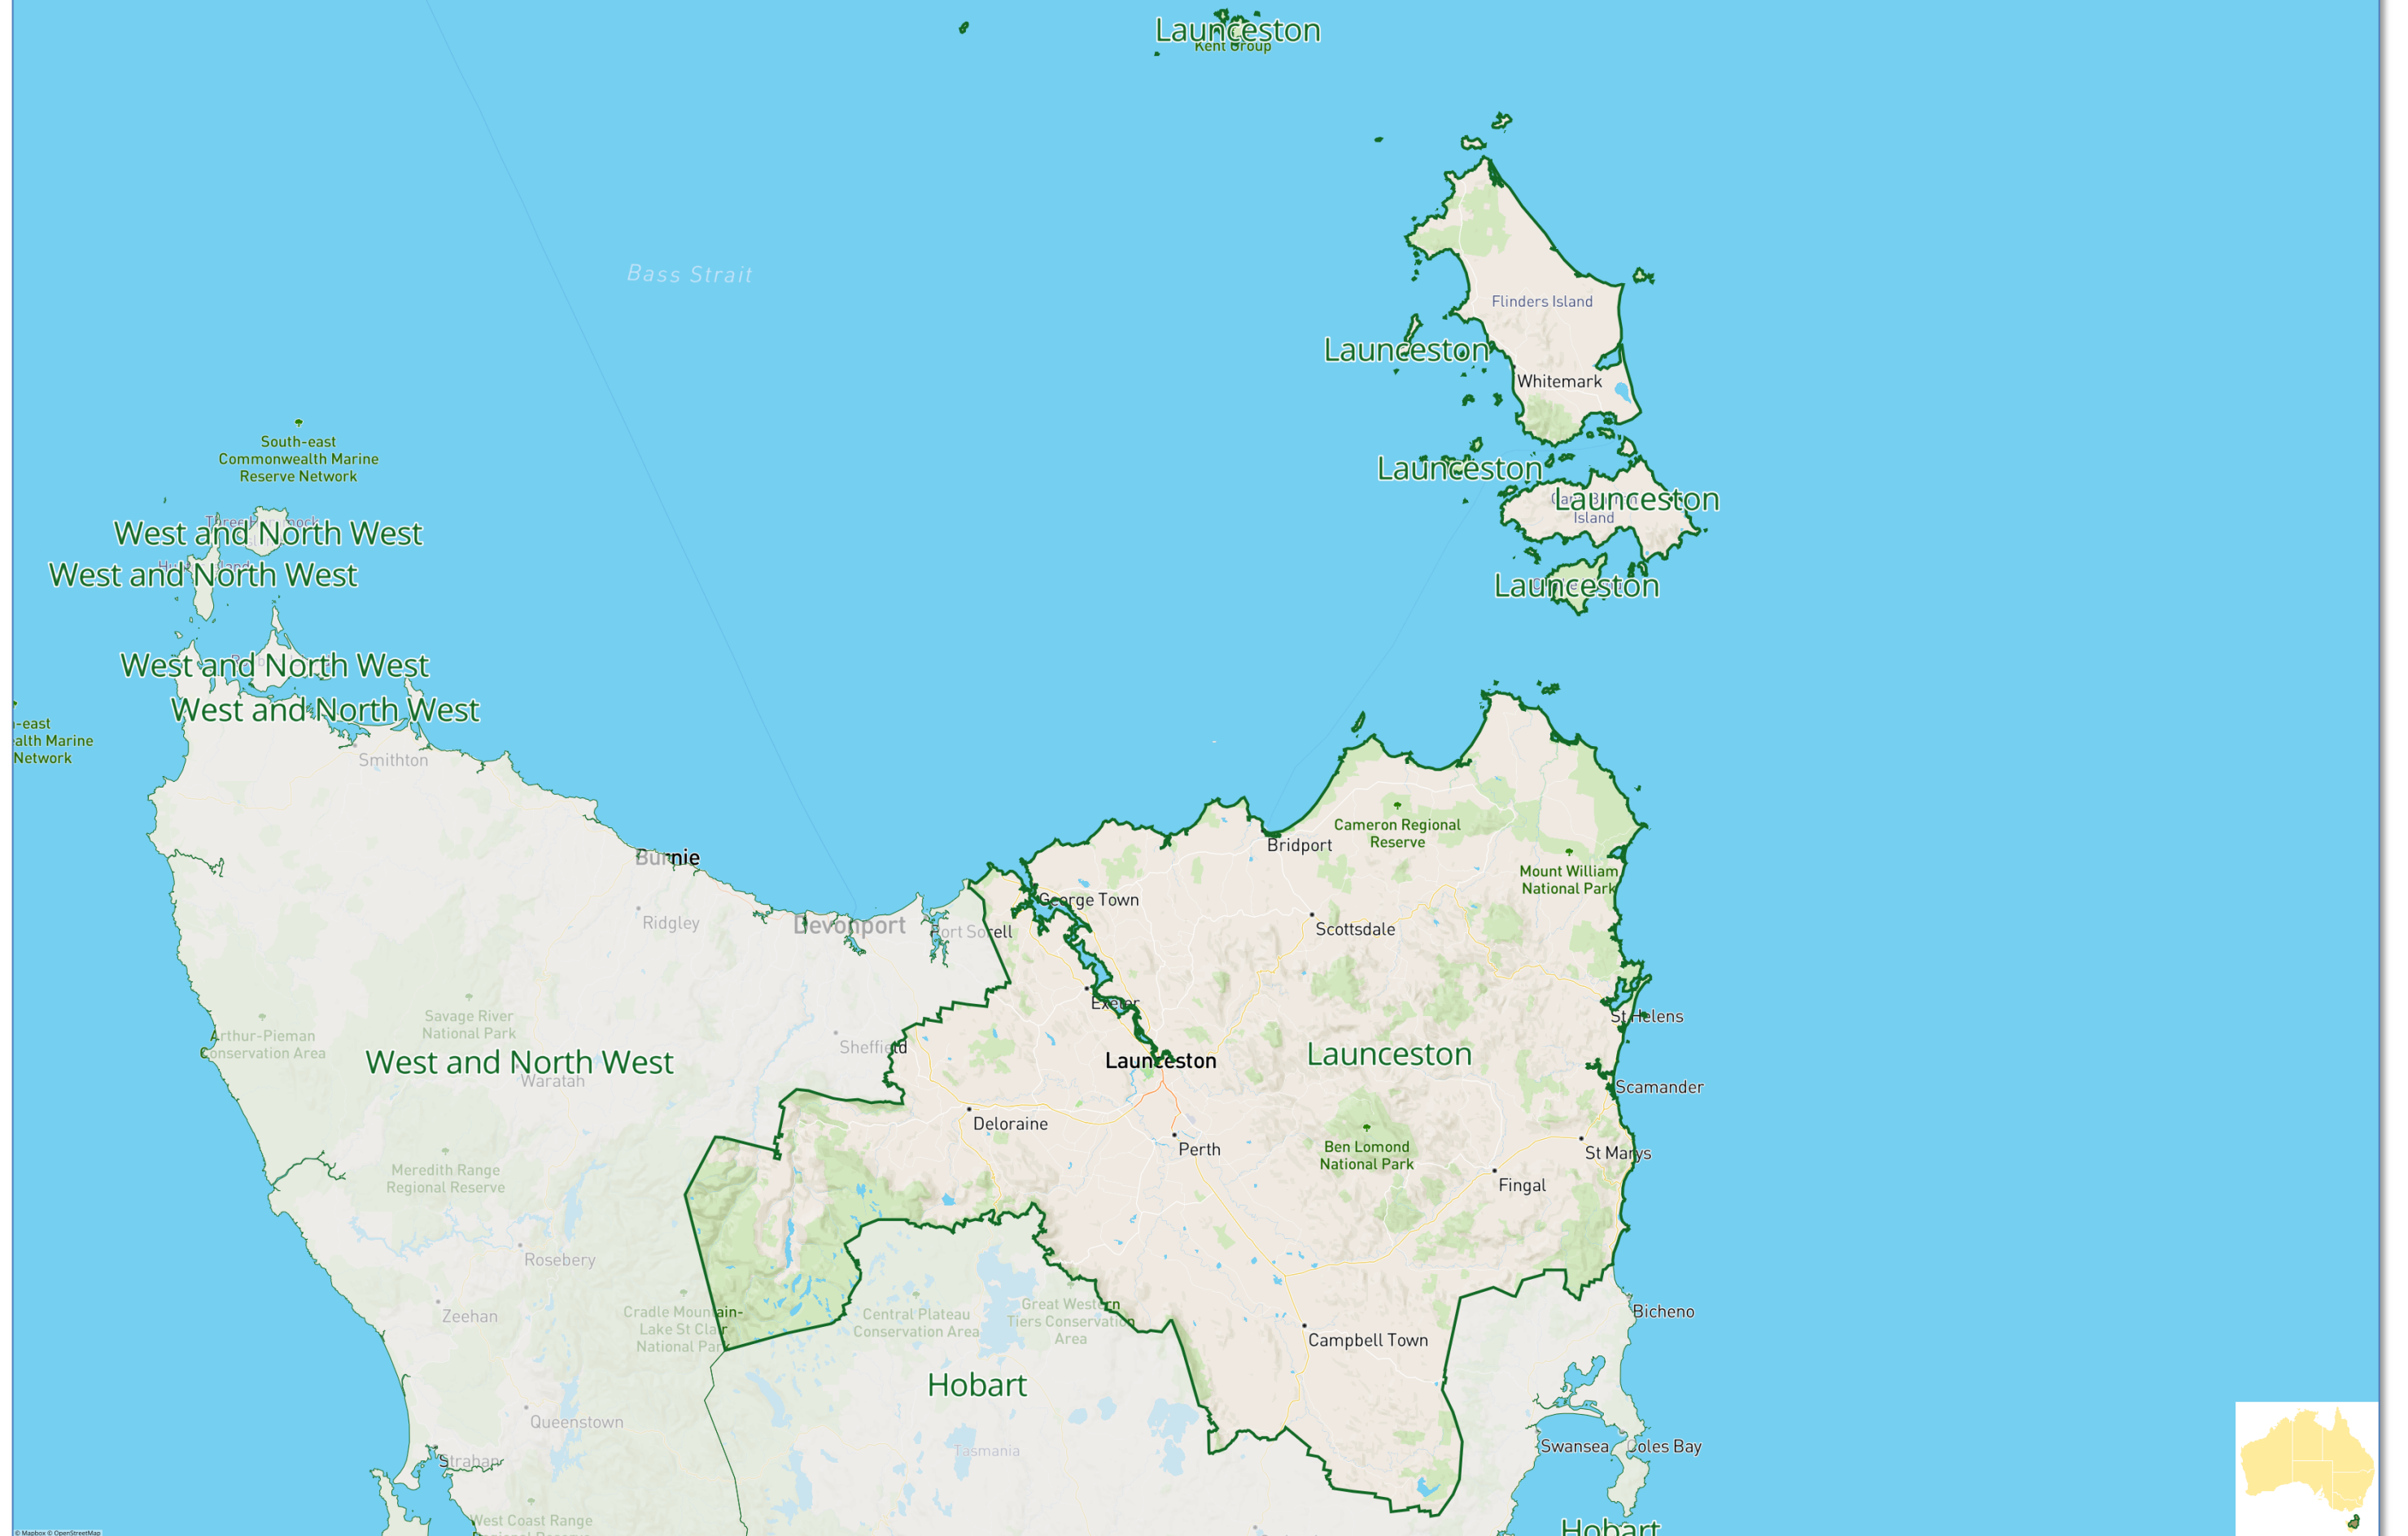

Eureka – ESA (Regional)

Australian Government
Department of Social Services

Maps by Dept of Employment
© Mapbox © OpenStreetMap

Fleurieu/Kangaroo Island – ESA (Regional)

Gawler – ESA (Regional)

Geelong - ESA (Metropolitan)

© Mapbox © OpenStreetMap

Grampians – ESA (Regional)

Australian Government
Department of Social Services

Maps by Dept of Employment
© Mapbox © OpenStreetMap

Hampden – ESA (Regional)

Hobart – ESA (Regional)

Latrobe Valley – ESA (Regional)

Launceston – ESA (Regional)

Australian Government
Department of Social Services

Maps by Dept of Employment
© Mapbox © OpenStreetMap

Maroondah – ESA (Metropolitan)

Australian Government
Department of Social Services

Maps by Dept of Employment
© Mapbox © OpenStreetMap

Port Lincoln/Ceduna SA – ESA (Regional)

Port Pirie – ESA (Regional)

Port Pirie

Riverland – ESA (Regional)

South East – ESA (Regional)

Southern Adelaide – ESA (Metropolitan)