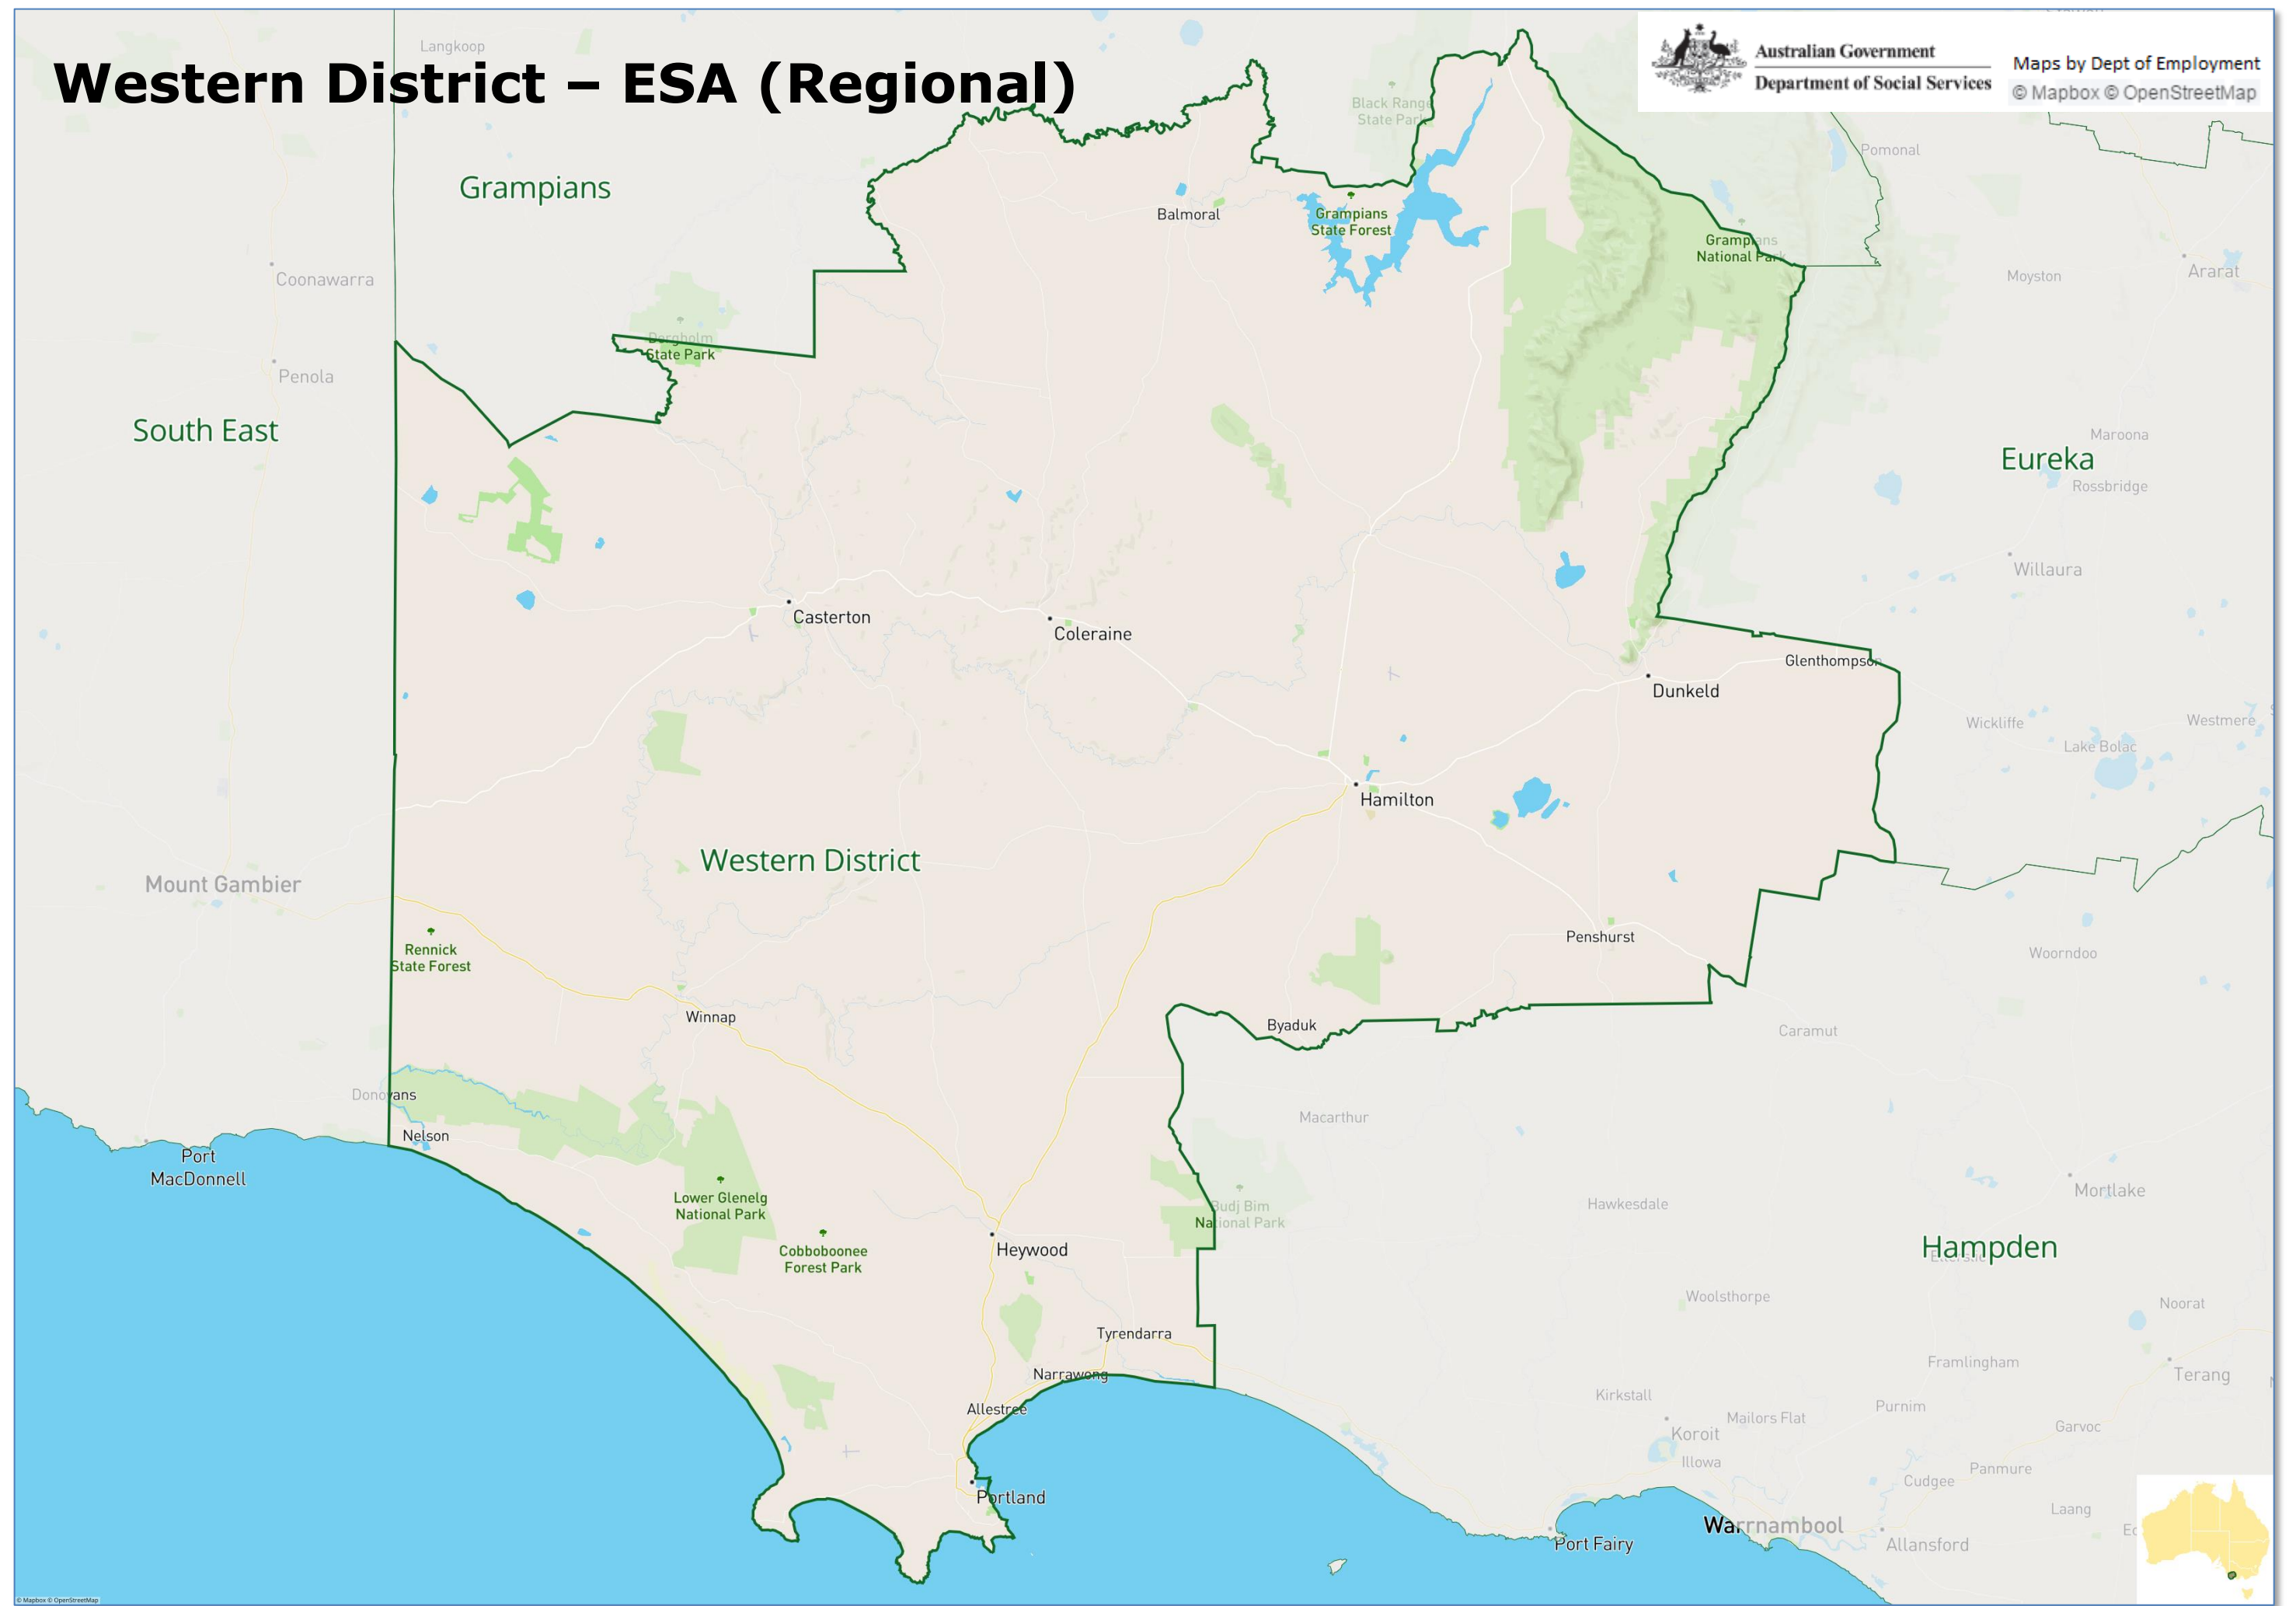

Western District – ESA (Regional)

Australian Government
Department of Social Services

Maps by Dept of Employment
© Mapbox © OpenStreetMap