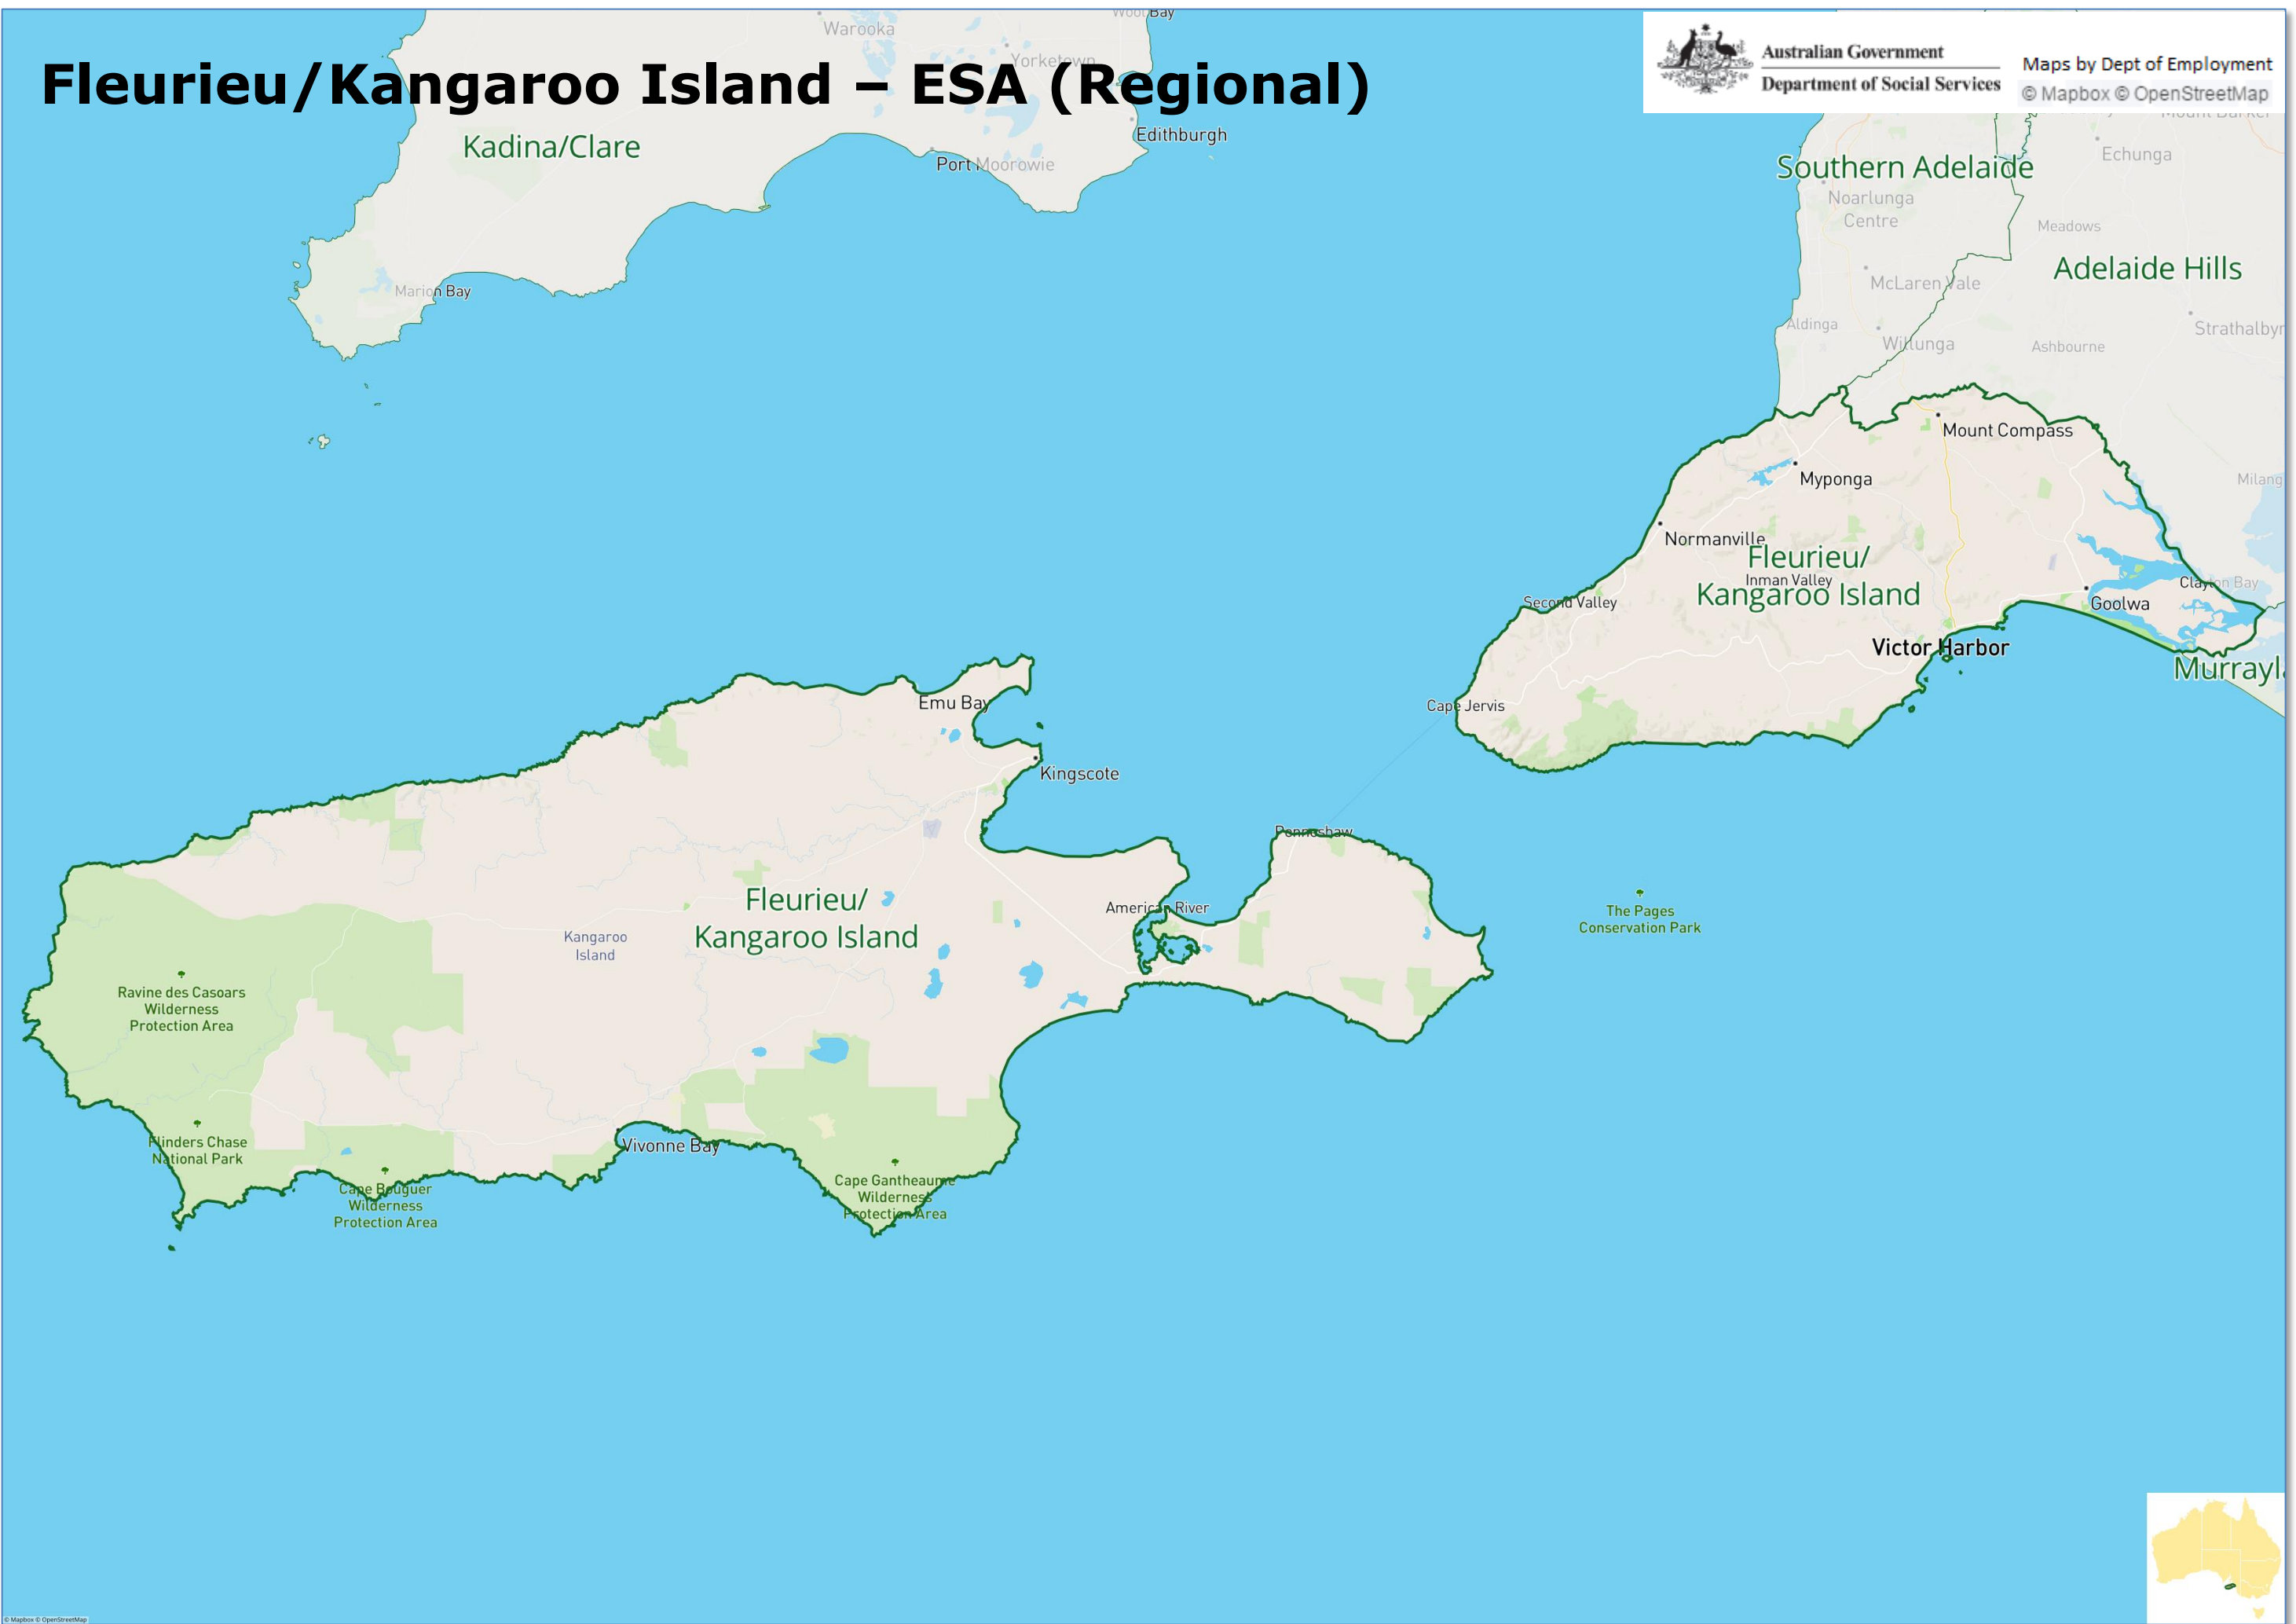

Australian Government
Department of Social Services

Maps by Dept of Employment
© Mapbox © OpenStreetMap

Eastern Adelaide – ESA (Metropolitan)

Australian Government
Department of Social Services

Maps by Dept of Employment
© Mapbox © OpenStreetMap

Eureka – ESA (Regional)

Australian Government
Department of Social Services

Maps by Dept of Employment
© Mapbox © OpenStreetMap

Fleurieu/Kangaroo Island – ESA (Regional)

Gawler – ESA (Regional)

Geelong - ESA (Metropolitan)

Australian Government
Department of Social Services

Maps by Dept of Employment
© Mapbox © OpenStreetMap

Goulburn Valley – ESA (Regional)

Australian Government
Department of Social Services

Maps by Dept of Employment
© Mapbox © OpenStreetMap

© Mapbox © OpenStreetMap

Grampians – ESA (Regional)

Australian Government
Department of Social Services

Maps by Dept of Employment
© Mapbox © OpenStreetMap

Hampden – ESA (Regional)

Hobart – ESA (Regional)

Latrobe Valley – ESA (Regional)