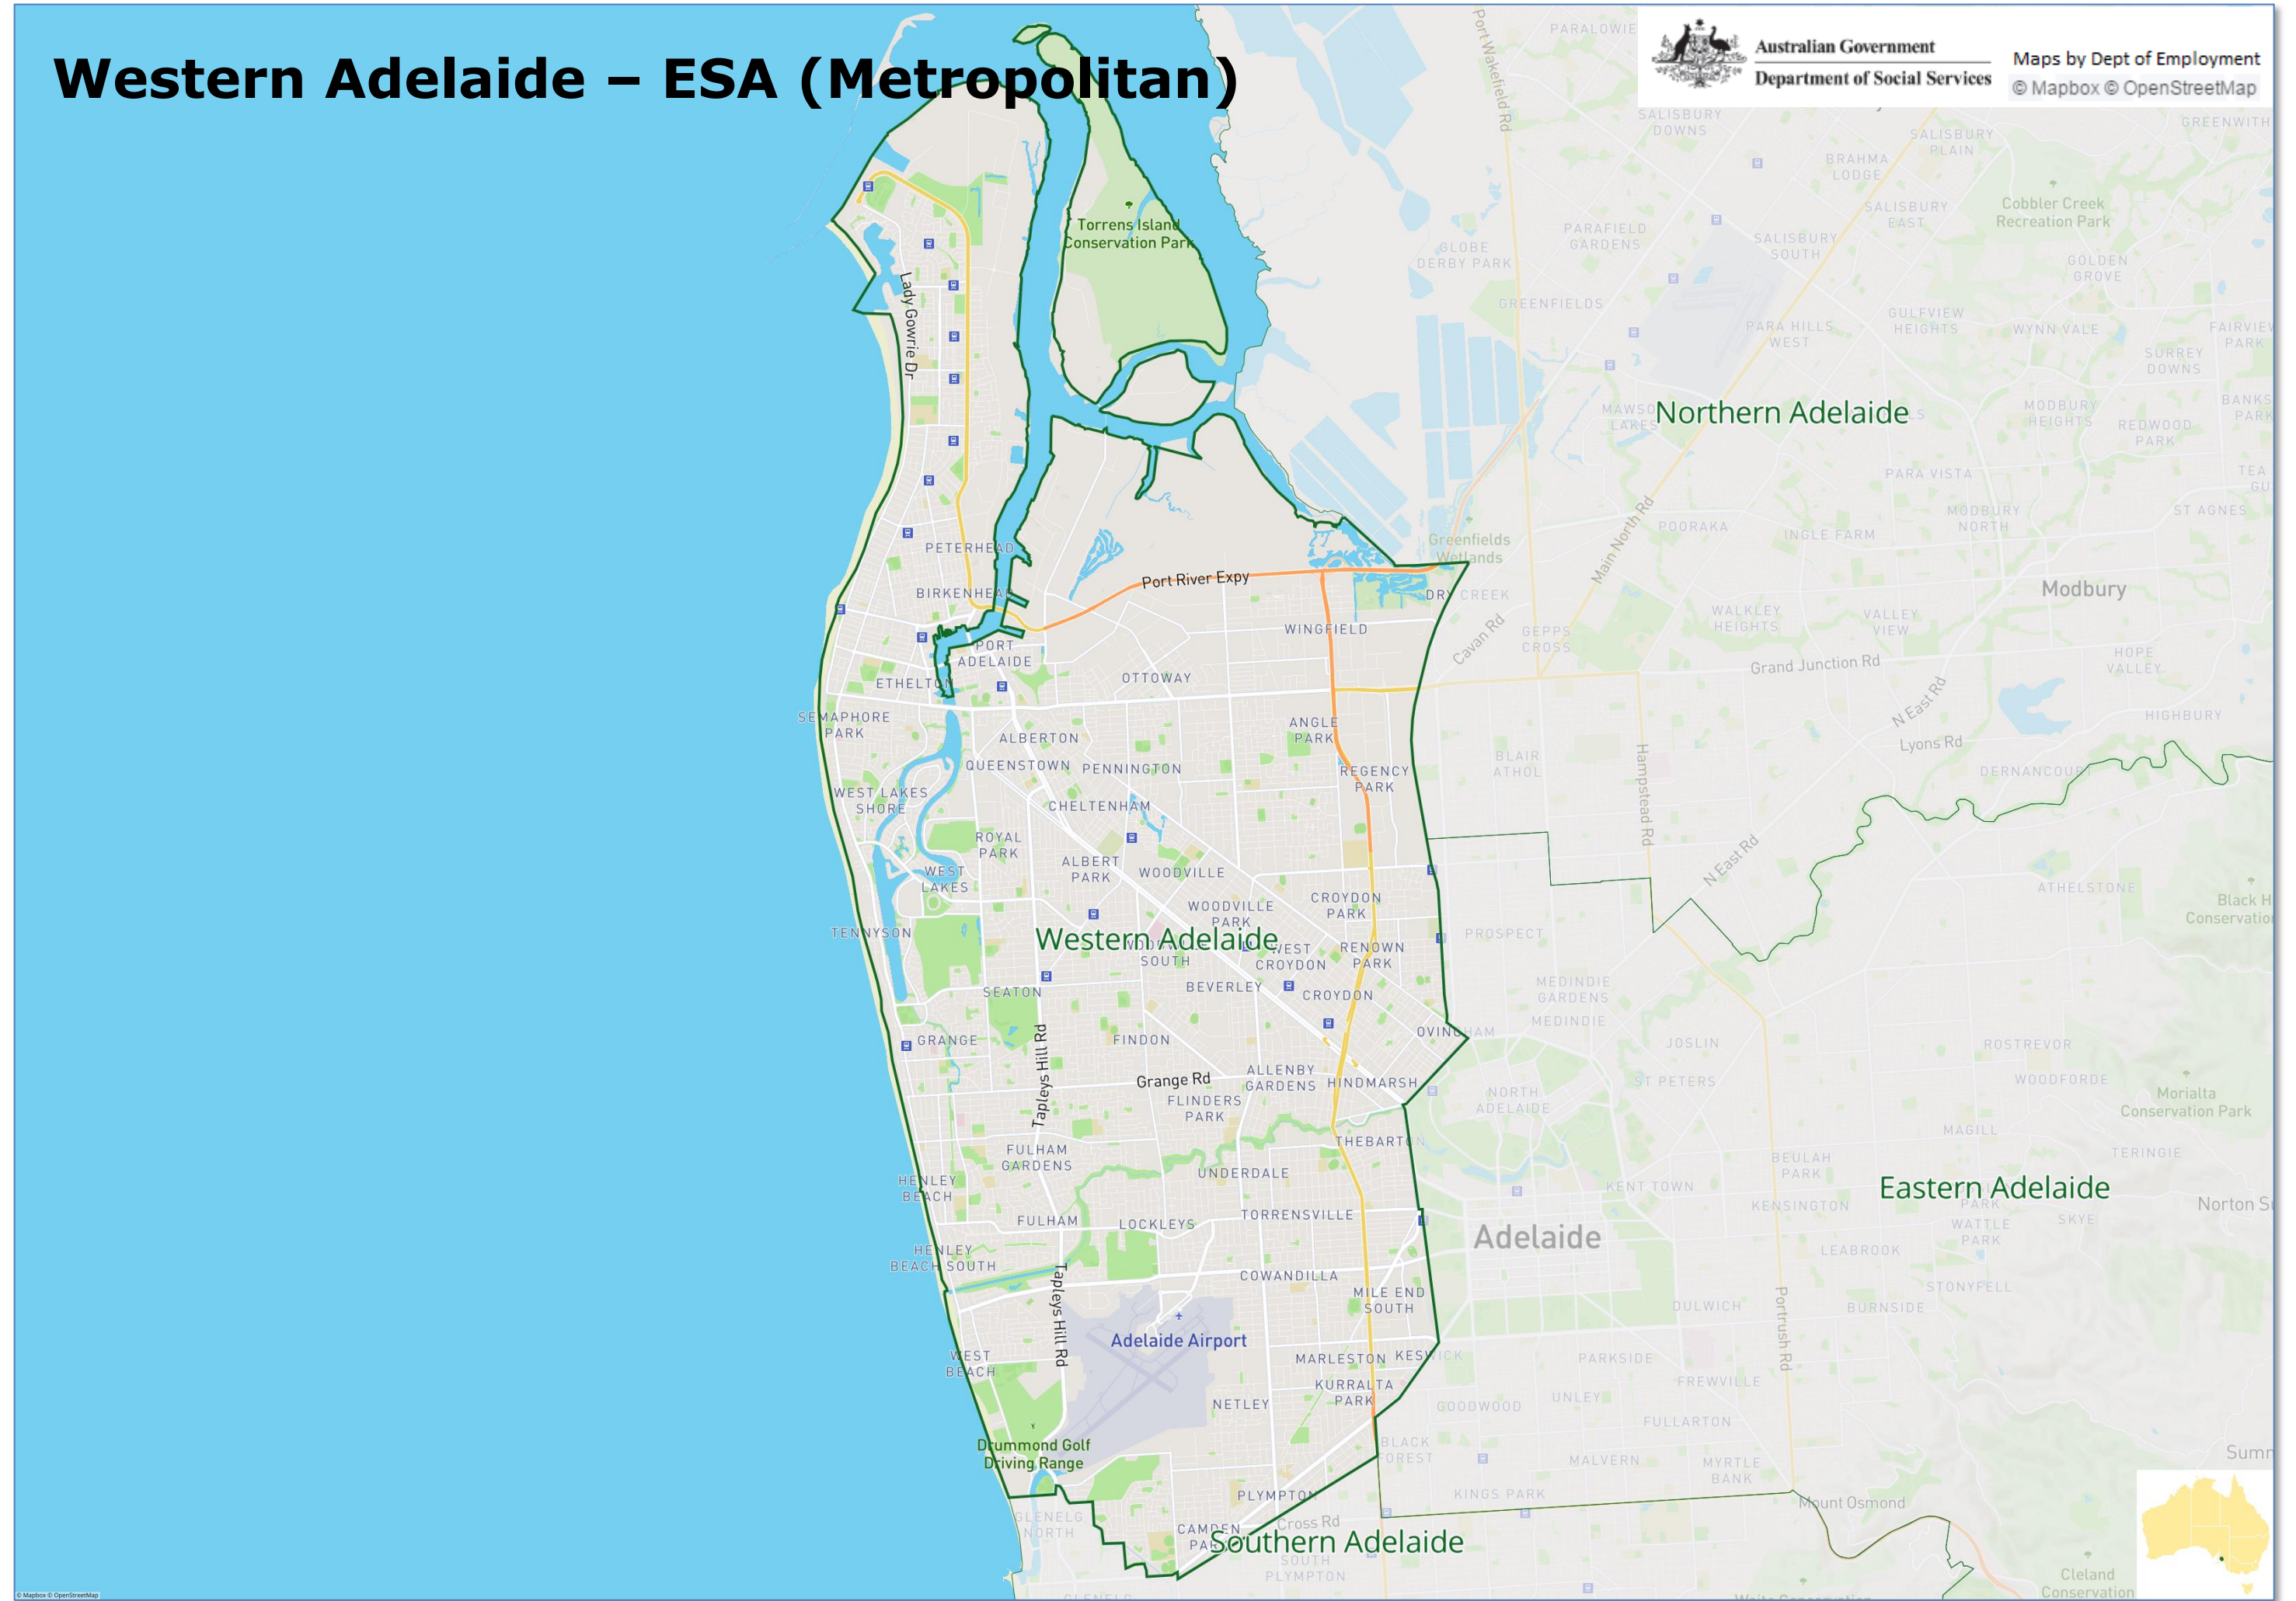

Western Adelaide – ESA (Metropolitan)

Australian Government
Department of Social Services

Maps by Dept of Employment
© Mapbox © OpenStreetMap