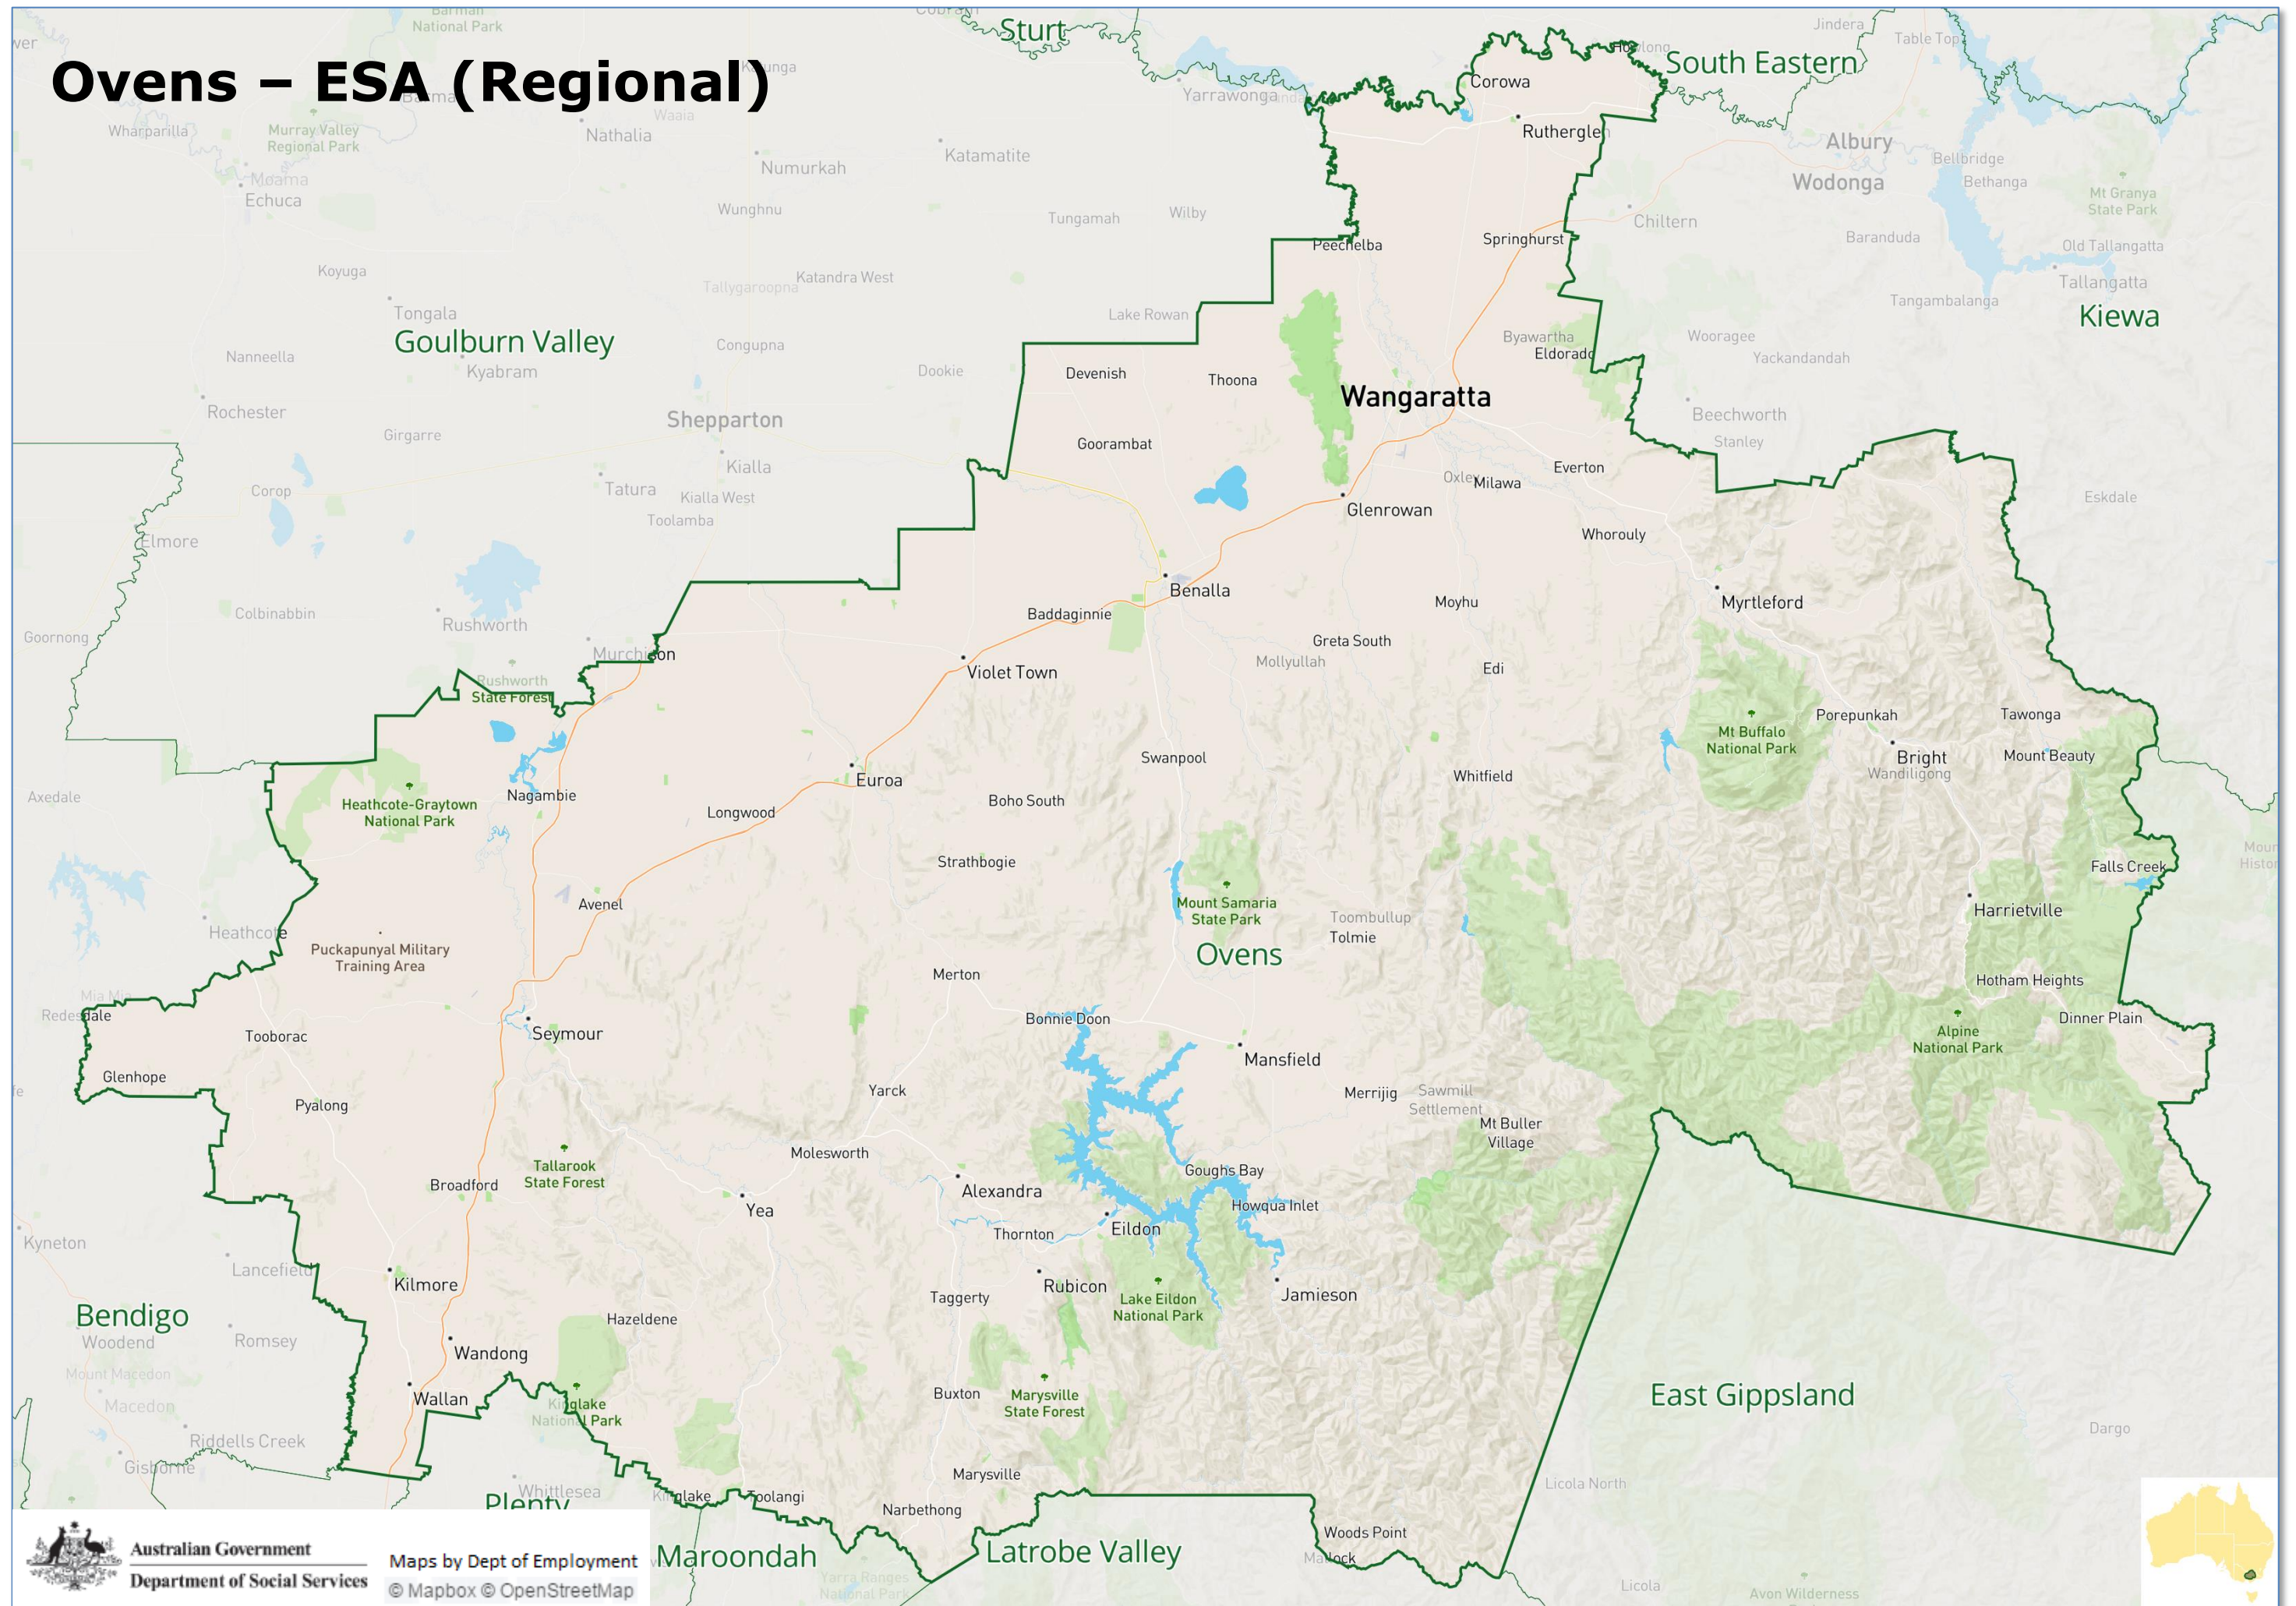

Murraylands – ESA (Regional)

Australian Government
Department of Social Services

Maps by Dept of Employment
© Mapbox © OpenStreetMap

North Country SA – ESA (Regional)

Australian Government
Department of Social Services

Maps by Dept of Employment
© Mapbox © OpenStreetMap

Northern Adelaide – ESA (Metropolitan)

Australian Government
Department of Social Services

Maps by Dept of Employment
© Mapbox © OpenStreetMap

Ovens - ESA (Regional)

Maps by Dept of Employment
© Mapbox © OpenStreetMap

Port Lincoln/Ceduna SA – ESA (Regional)

Port Pirie – ESA (Regional)

Port Pirie

Riverland – ESA (Regional)

South East – ESA (Regional)

Southern Adelaide – ESA (Metropolitan)