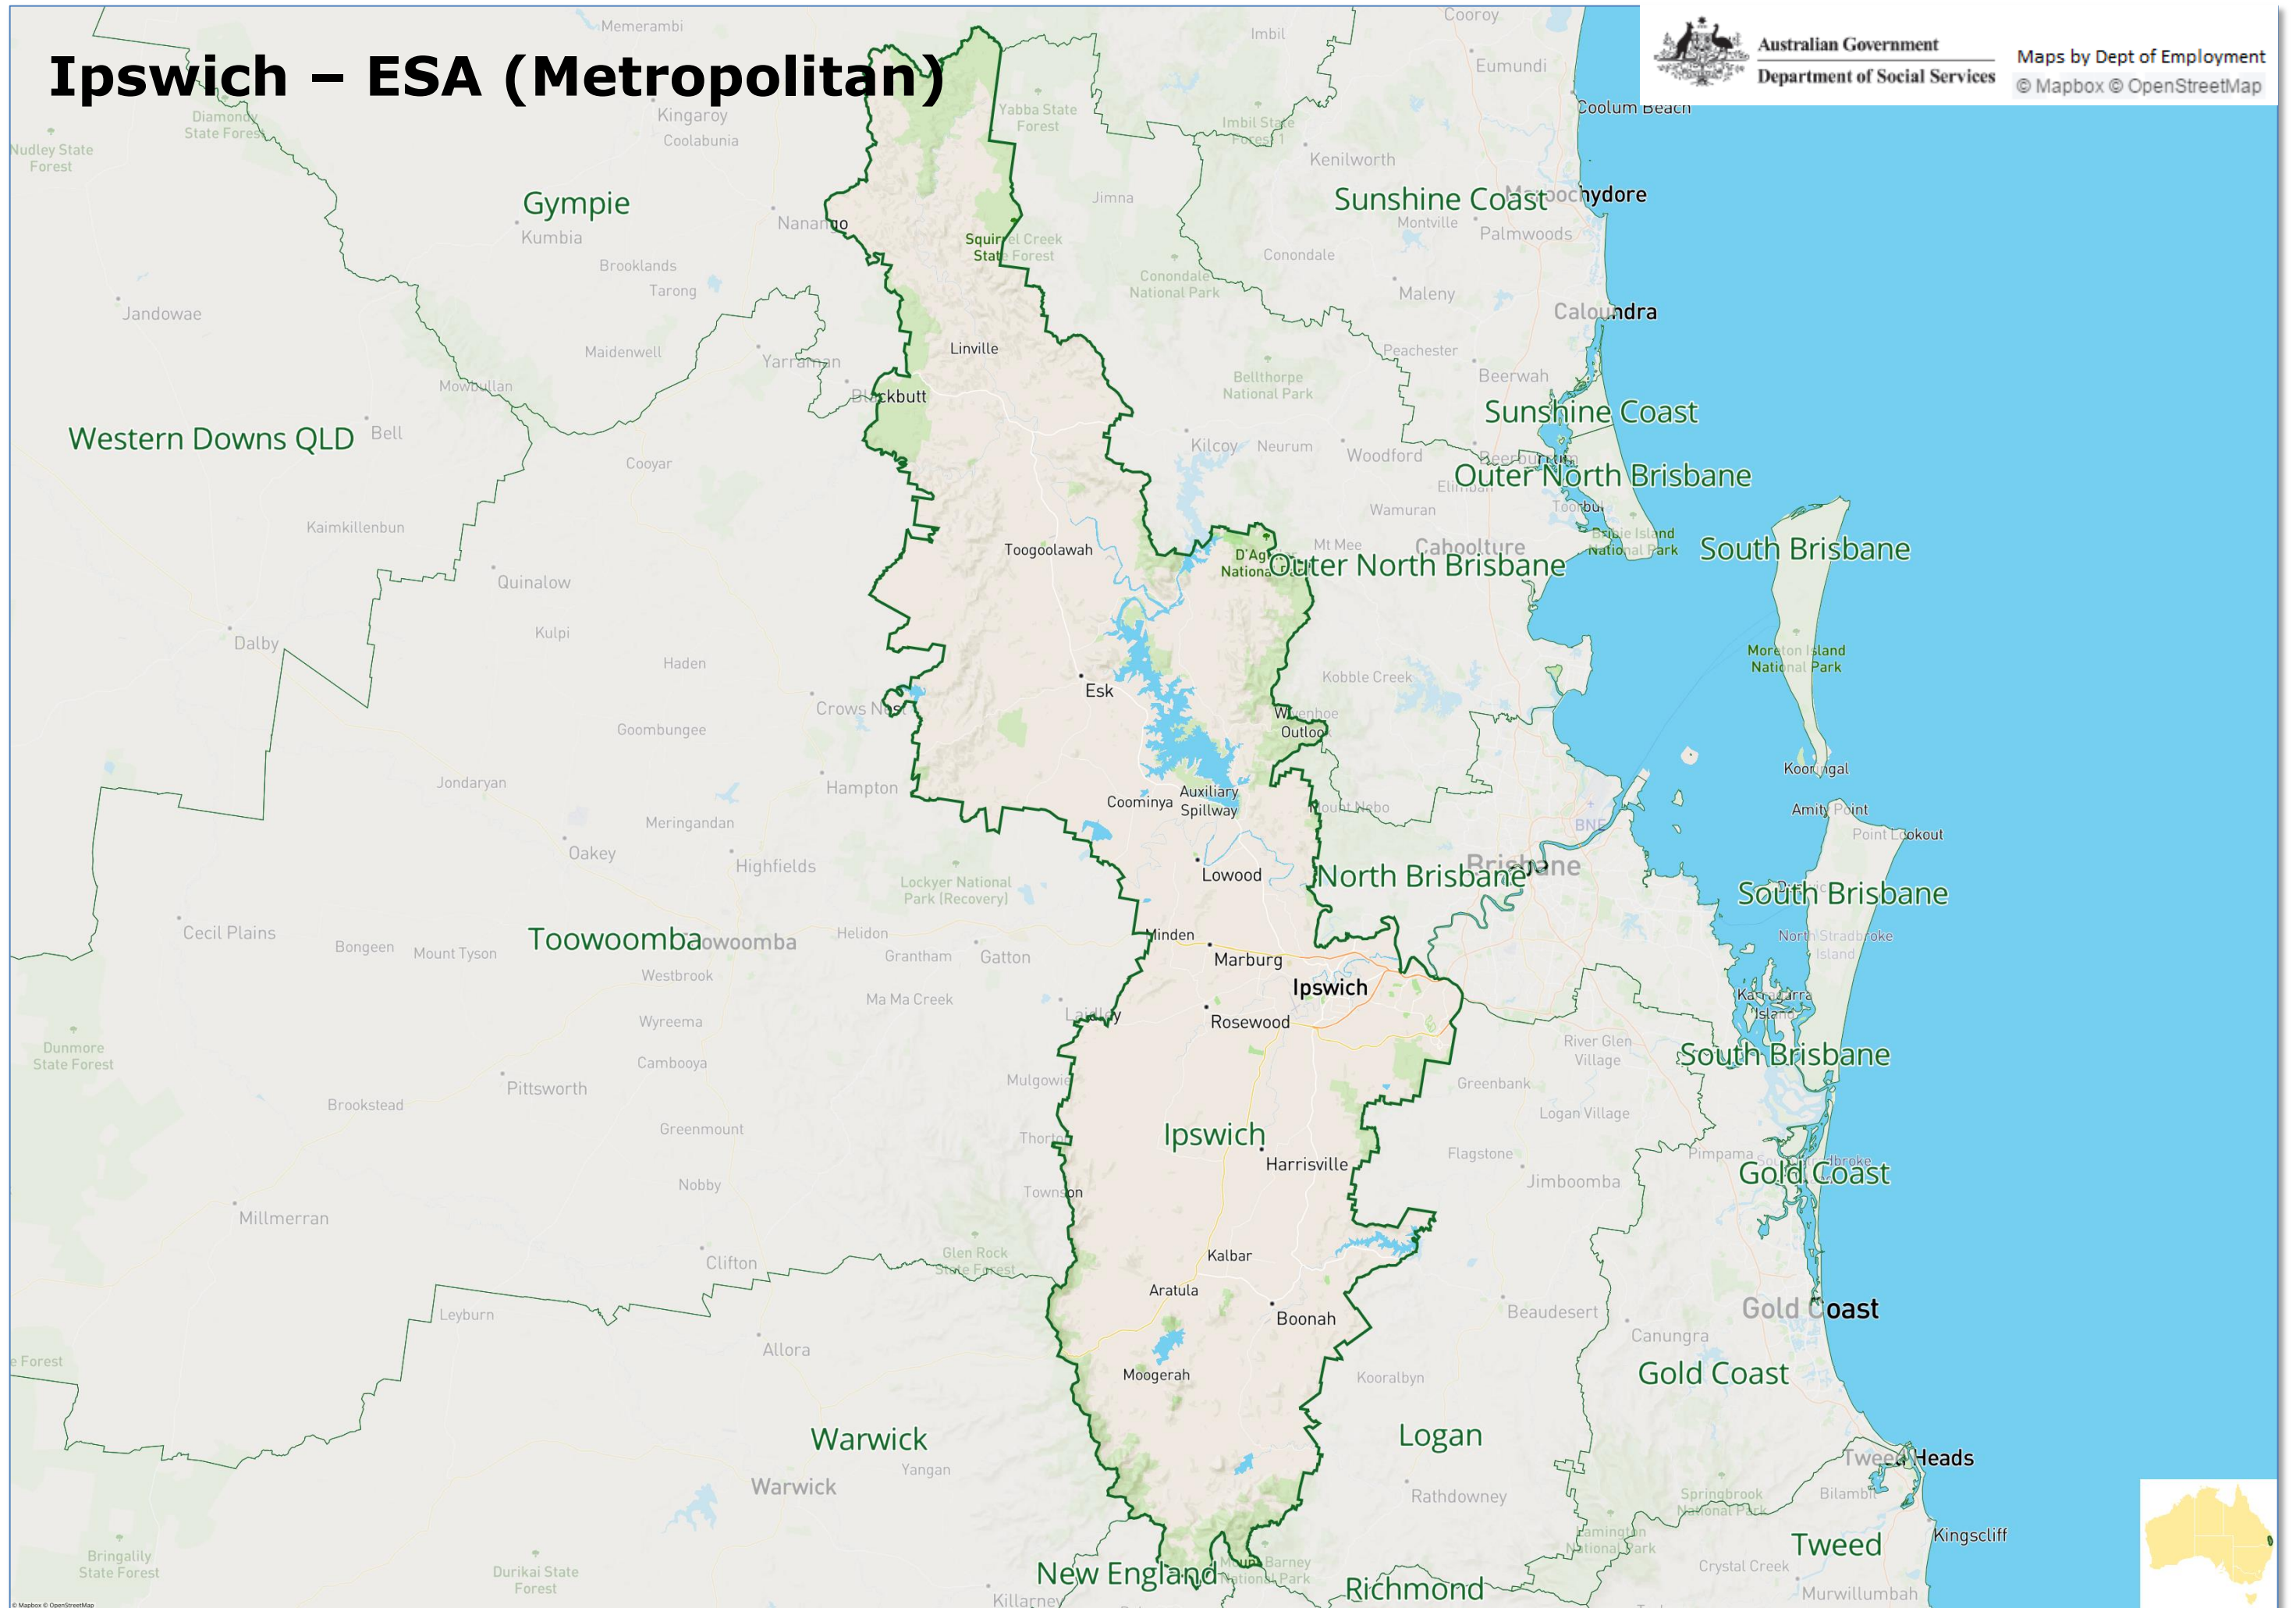

Central and West Metro – ESA (Metropolitan)

Australian Government
Department of Social Services

Maps by Dept of Employment
© Mapbox © OpenStreetMap

Dale - ESA (Metropolitan)

Australian Government
Department of Social Services

Maps by Dept of Employment
© Mapbox © OpenStreetMap

Darwin – ESA (Regional)

Australian Government
Department of Social Services

Maps by Dept of Employment
© Mapbox © OpenStreetMap

East Metro – ESA (Metropolitan)

Maps by Dept of Employment
© Mapbox © OpenStreetMap

Goldfields/Esperance WA – ESA (Regional)

Gympie – ESA (Regional)

Australian Government
Department of Social Services

Maps by Dept of Employment
© Mapbox © OpenStreetMap

Ipswich – ESA (Metropolitan)

Australian Government
Department of Social Services

Maps by Dept of Employment
© Mapbox © OpenStreetMap

Kimberley - ESA (Regional)

Logan – ESA (Metropolitan)

Australian Government
Department of Social Services