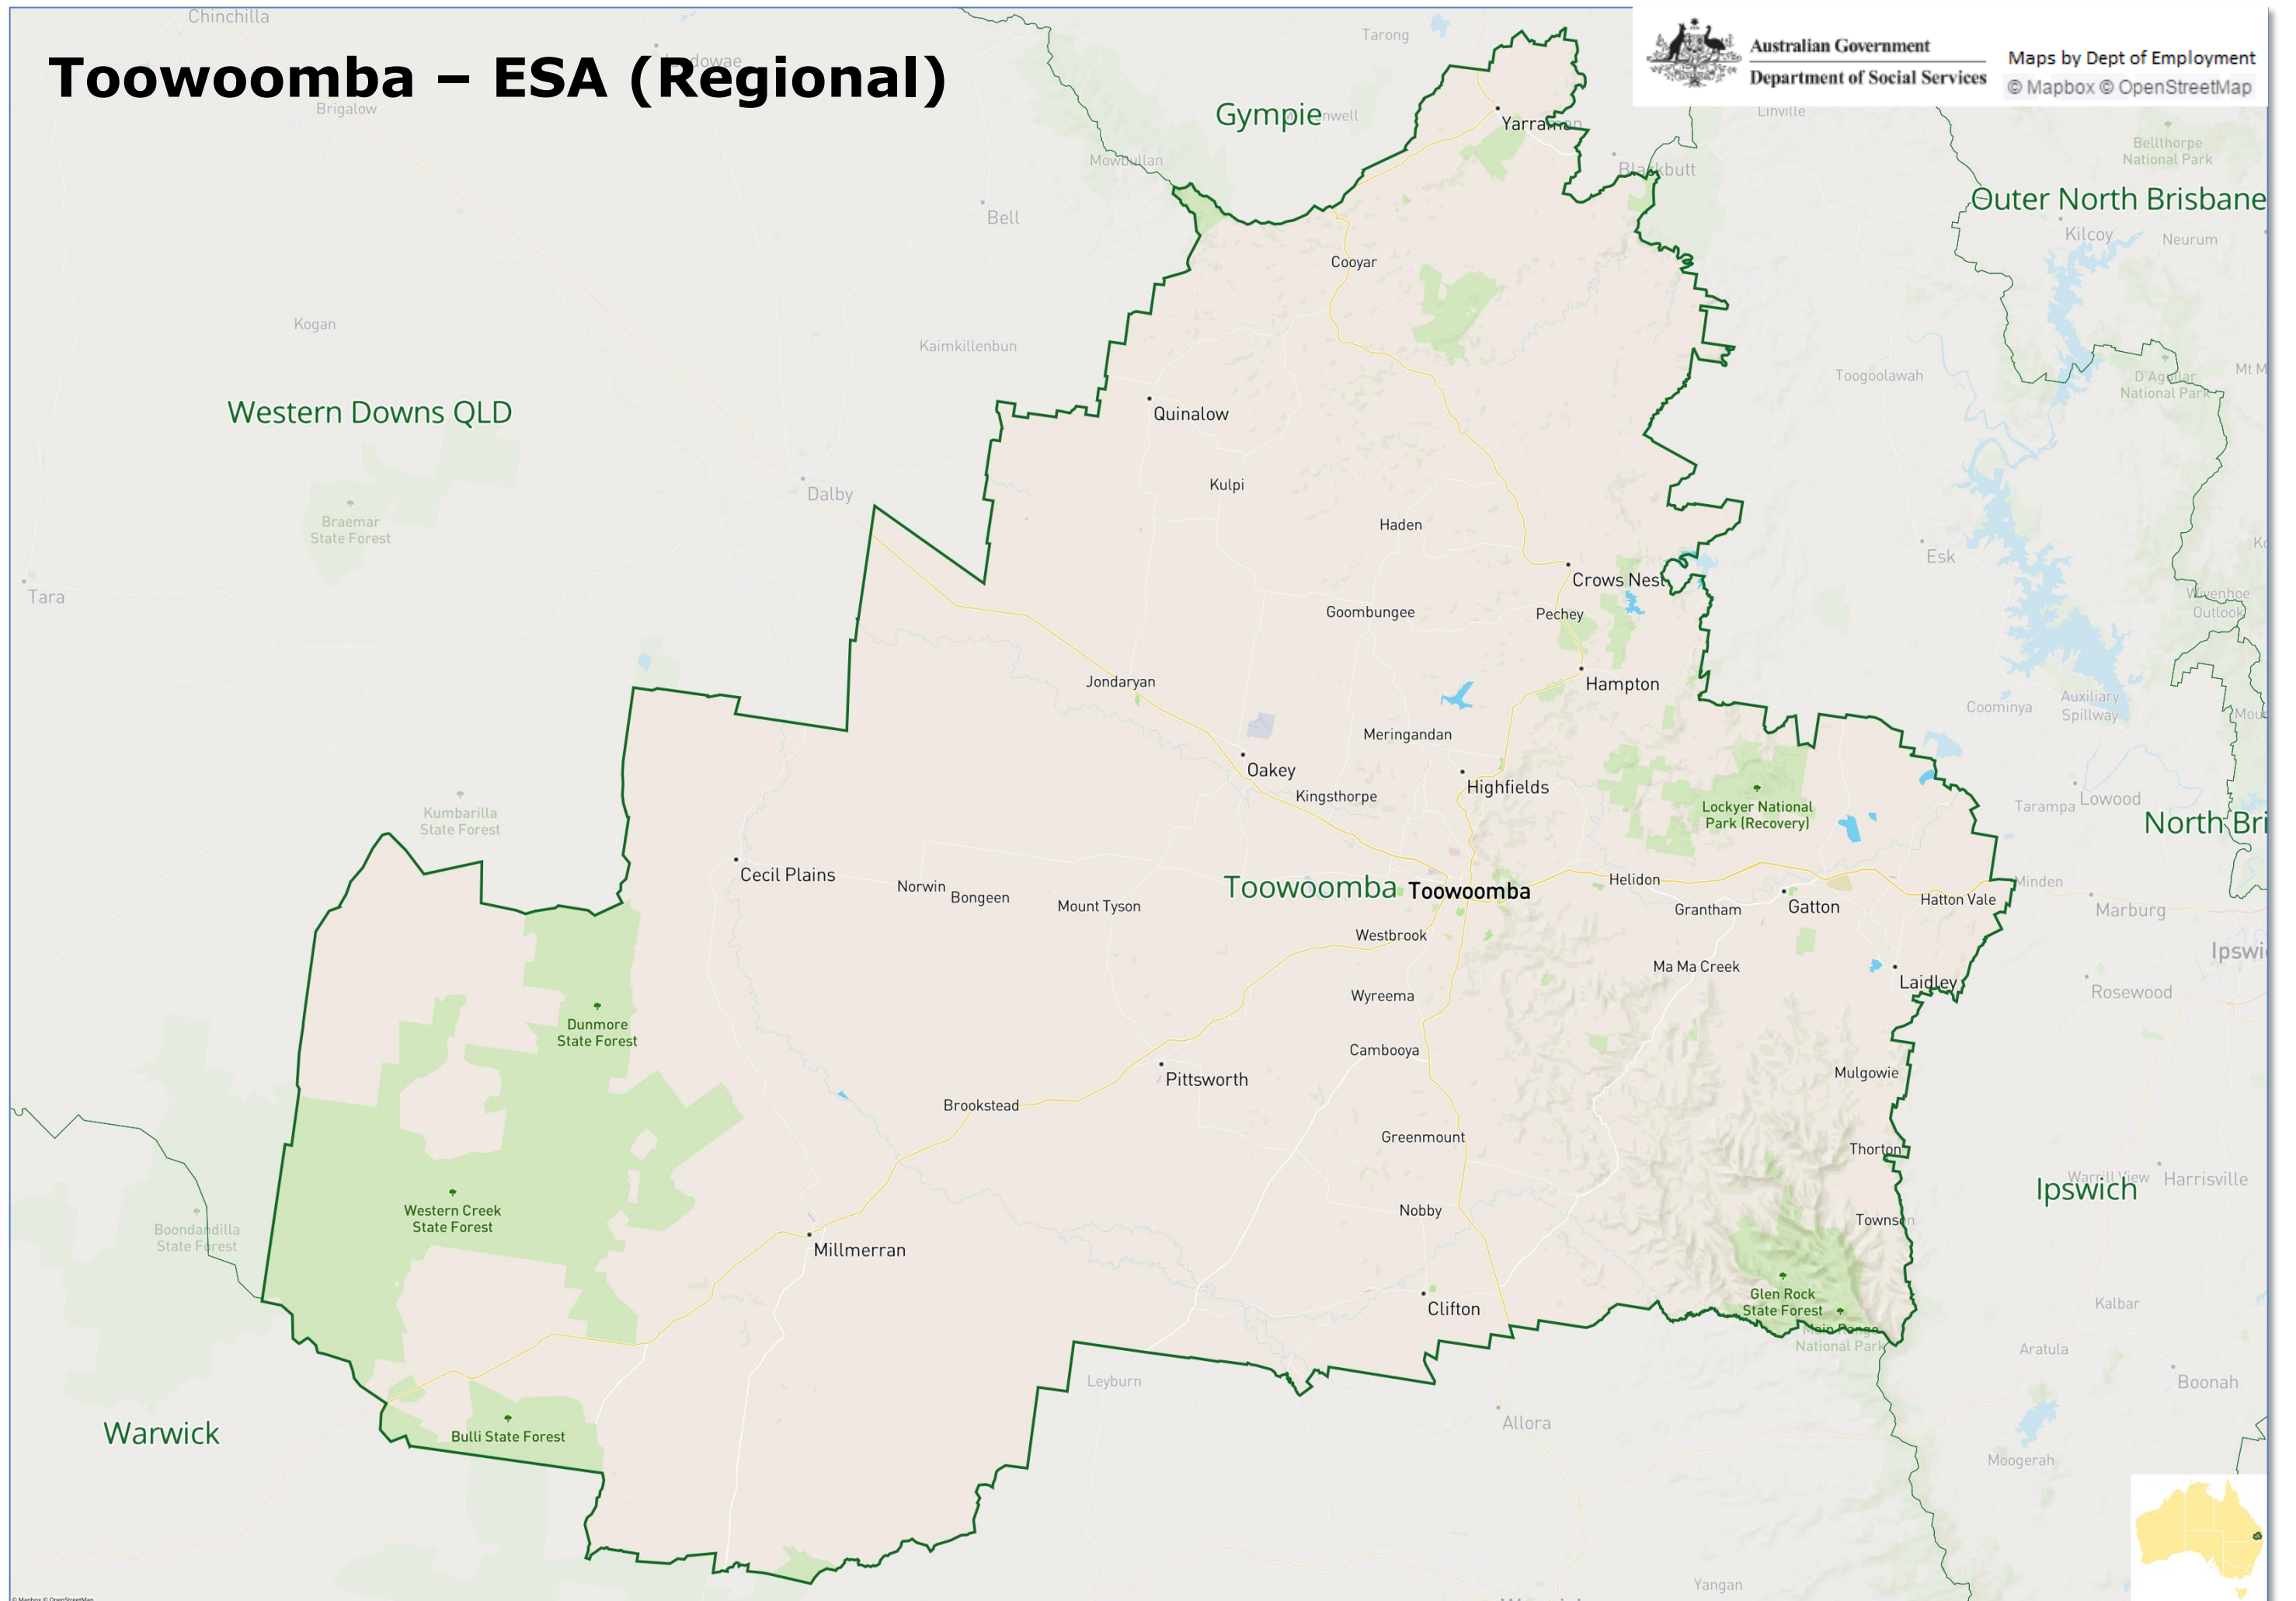

Toowoomba – ESA (Regional)

Australian Government
Department of Social Services

Maps by Dept of Employment
© Mapbox © OpenStreetMap