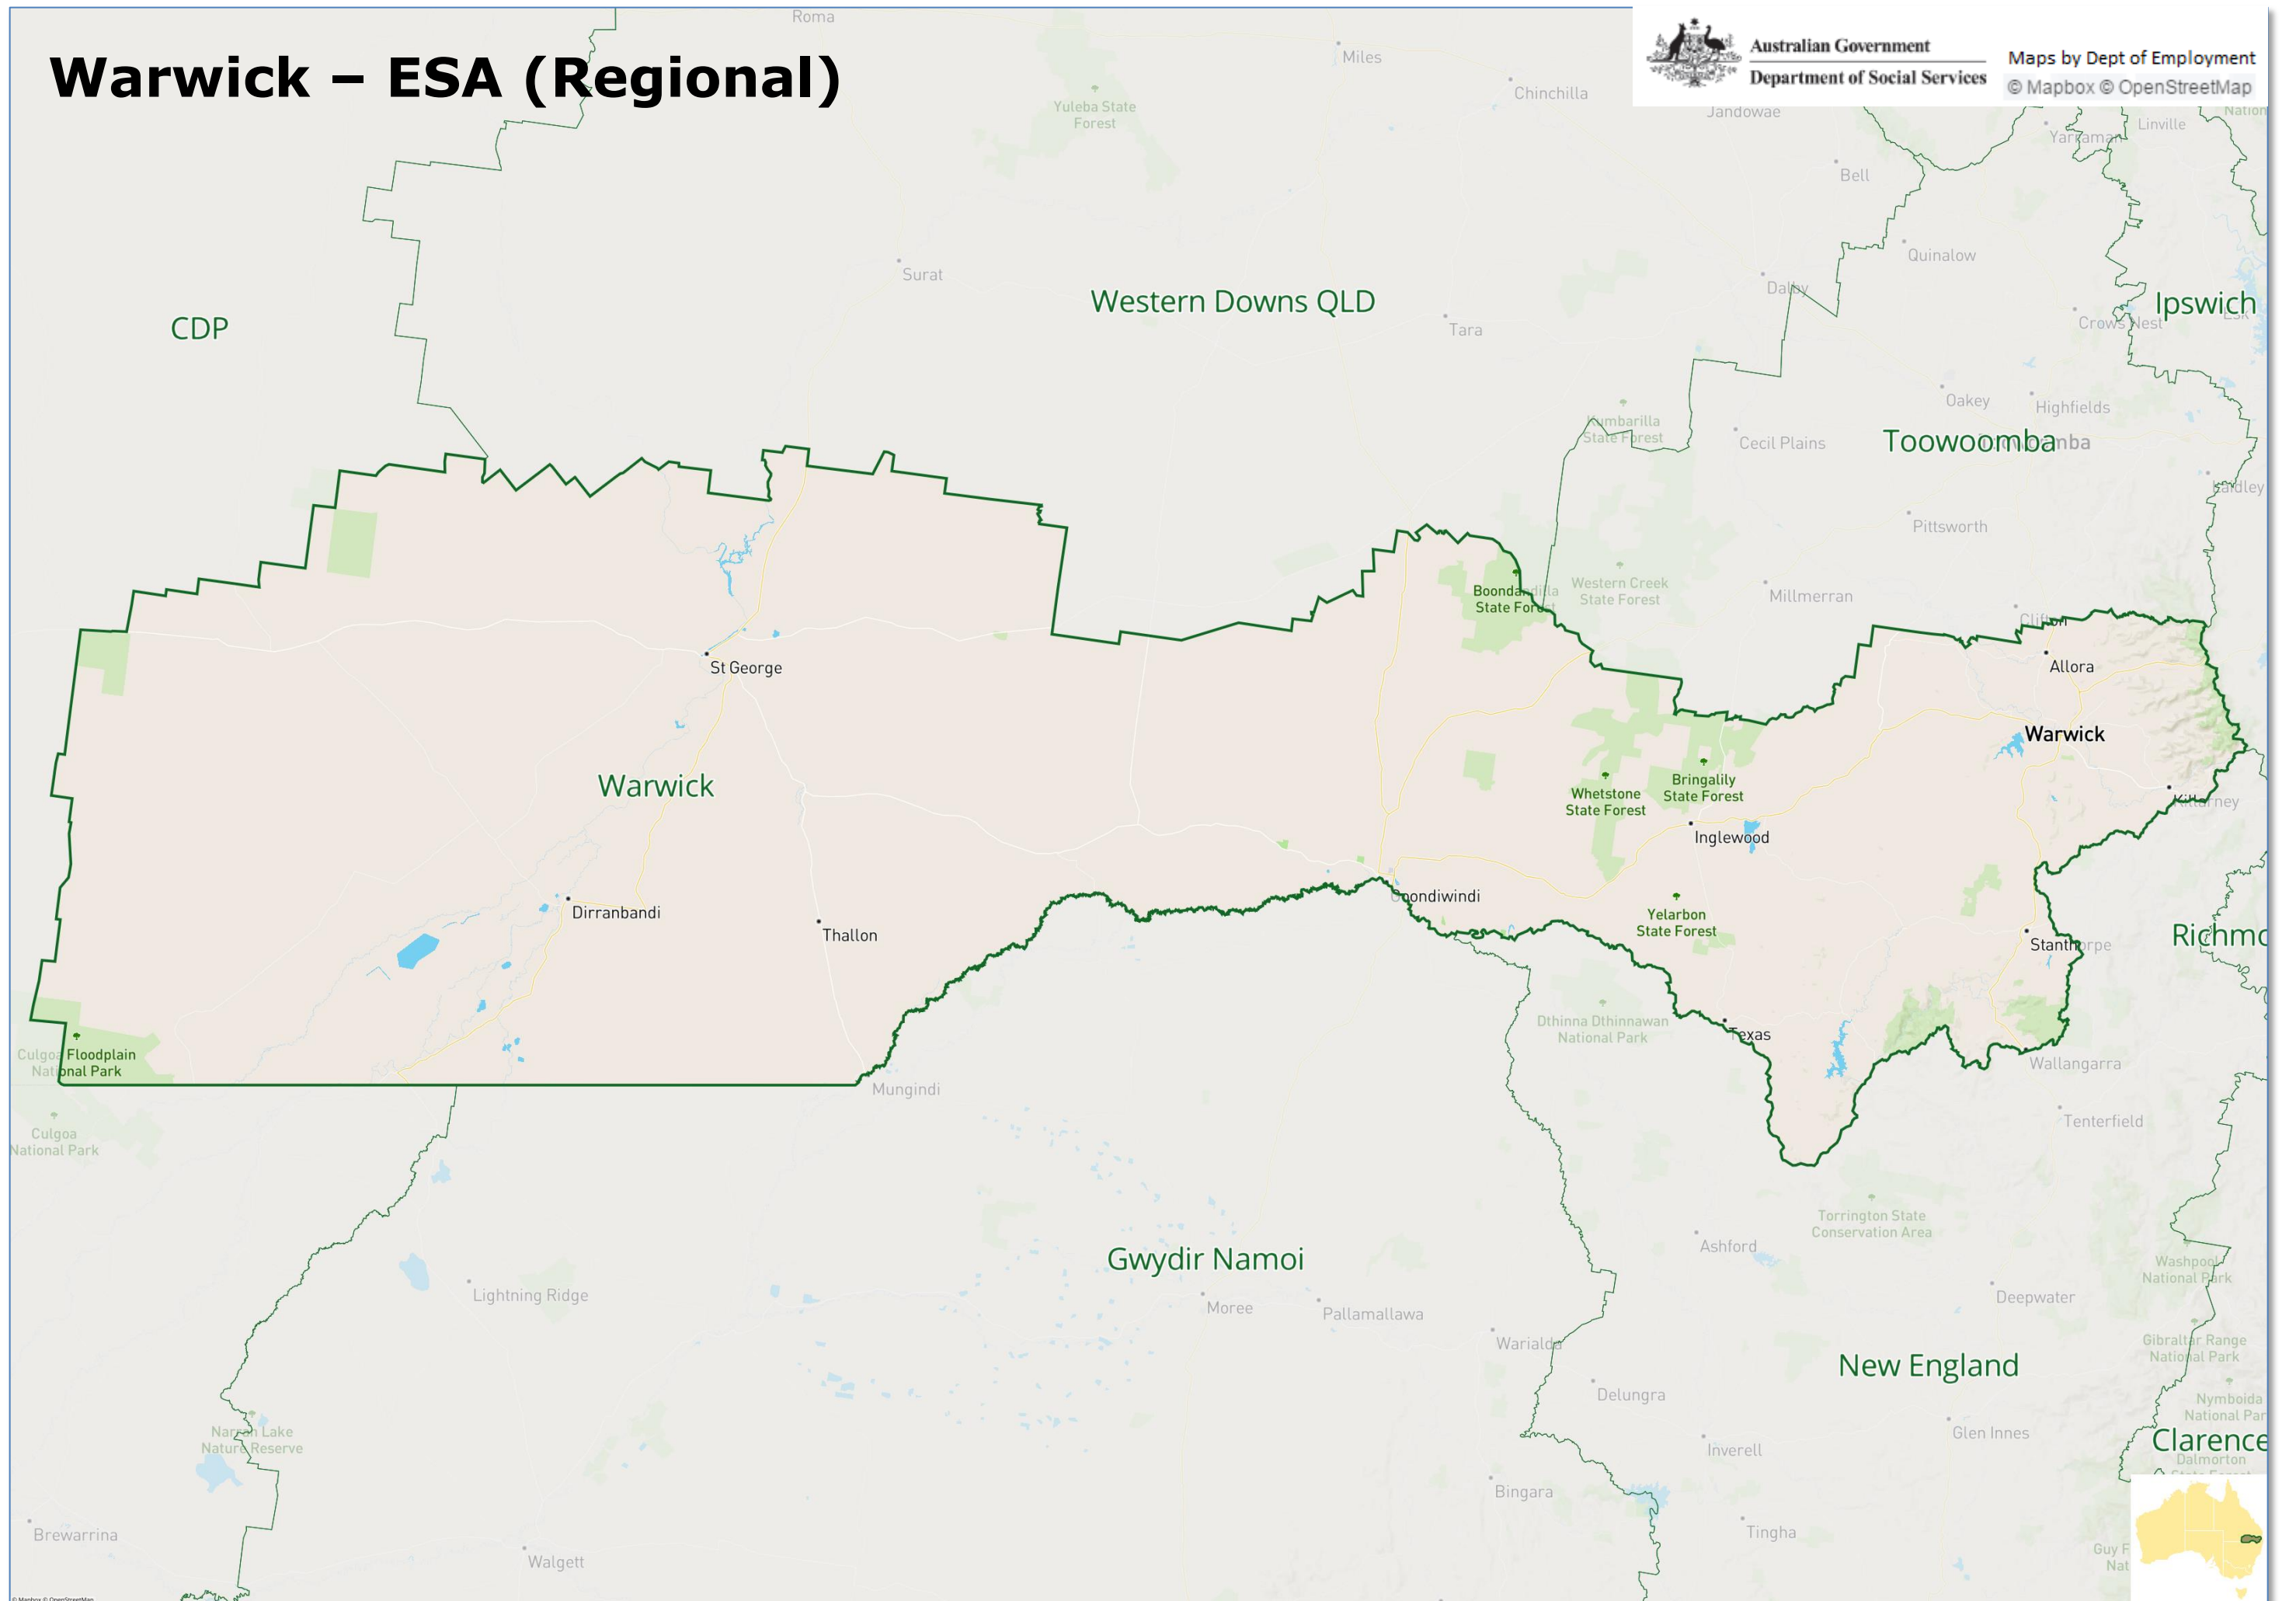

Central and West Metro – ESA (Metropolitan)

Australian Government
Department of Social Services

Maps by Dept of Employment
© Mapbox © OpenStreetMap

Dale - ESA (Metropolitan)

Australian Government
Department of Social Services

Maps by Dept of Employment
© Mapbox © OpenStreetMap

Darwin – ESA (Regional)

Australian Government
Department of Social Services

Maps by Dept of Employment
© Mapbox © OpenStreetMap

East Metro – ESA (Metropolitan)

North Metro – ESA (Metropolitan)

Outer North Brisbane – ESA (Metropolitan)

South Brisbane – ESA (Metropolitan)

Australian Government
Department of Social Services

Maps by Dept of Employment
© Mapbox © OpenStreetMap

Maps by Dept of Employment
© Mapbox © OpenStreetMap

Warwick – ESA (Regional)

Australian Government
Department of Social Services

Maps by Dept of Employment
© Mapbox © OpenStreetMap

Western Downs – ESA (Regional)