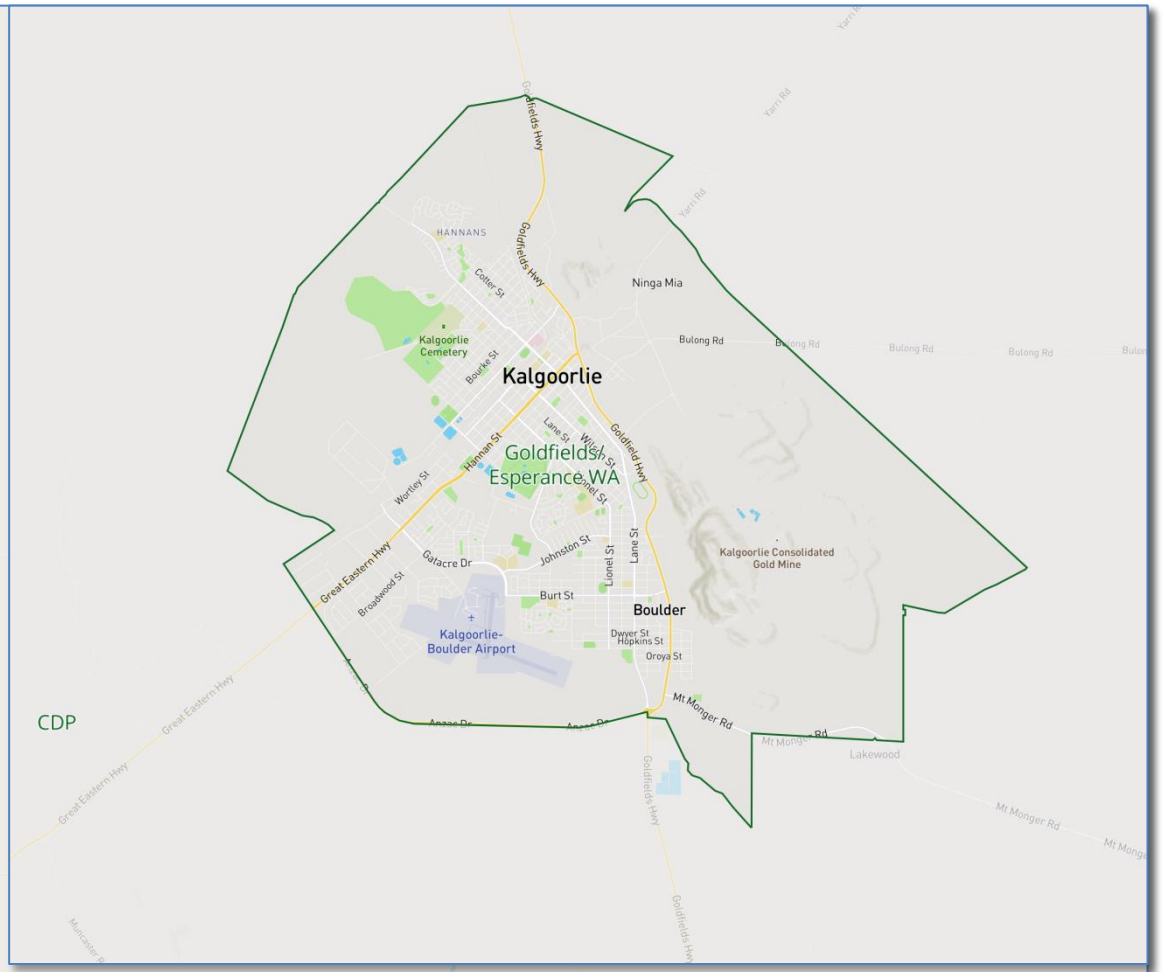

Goldfields/Esperance WA – ESA (Regional)