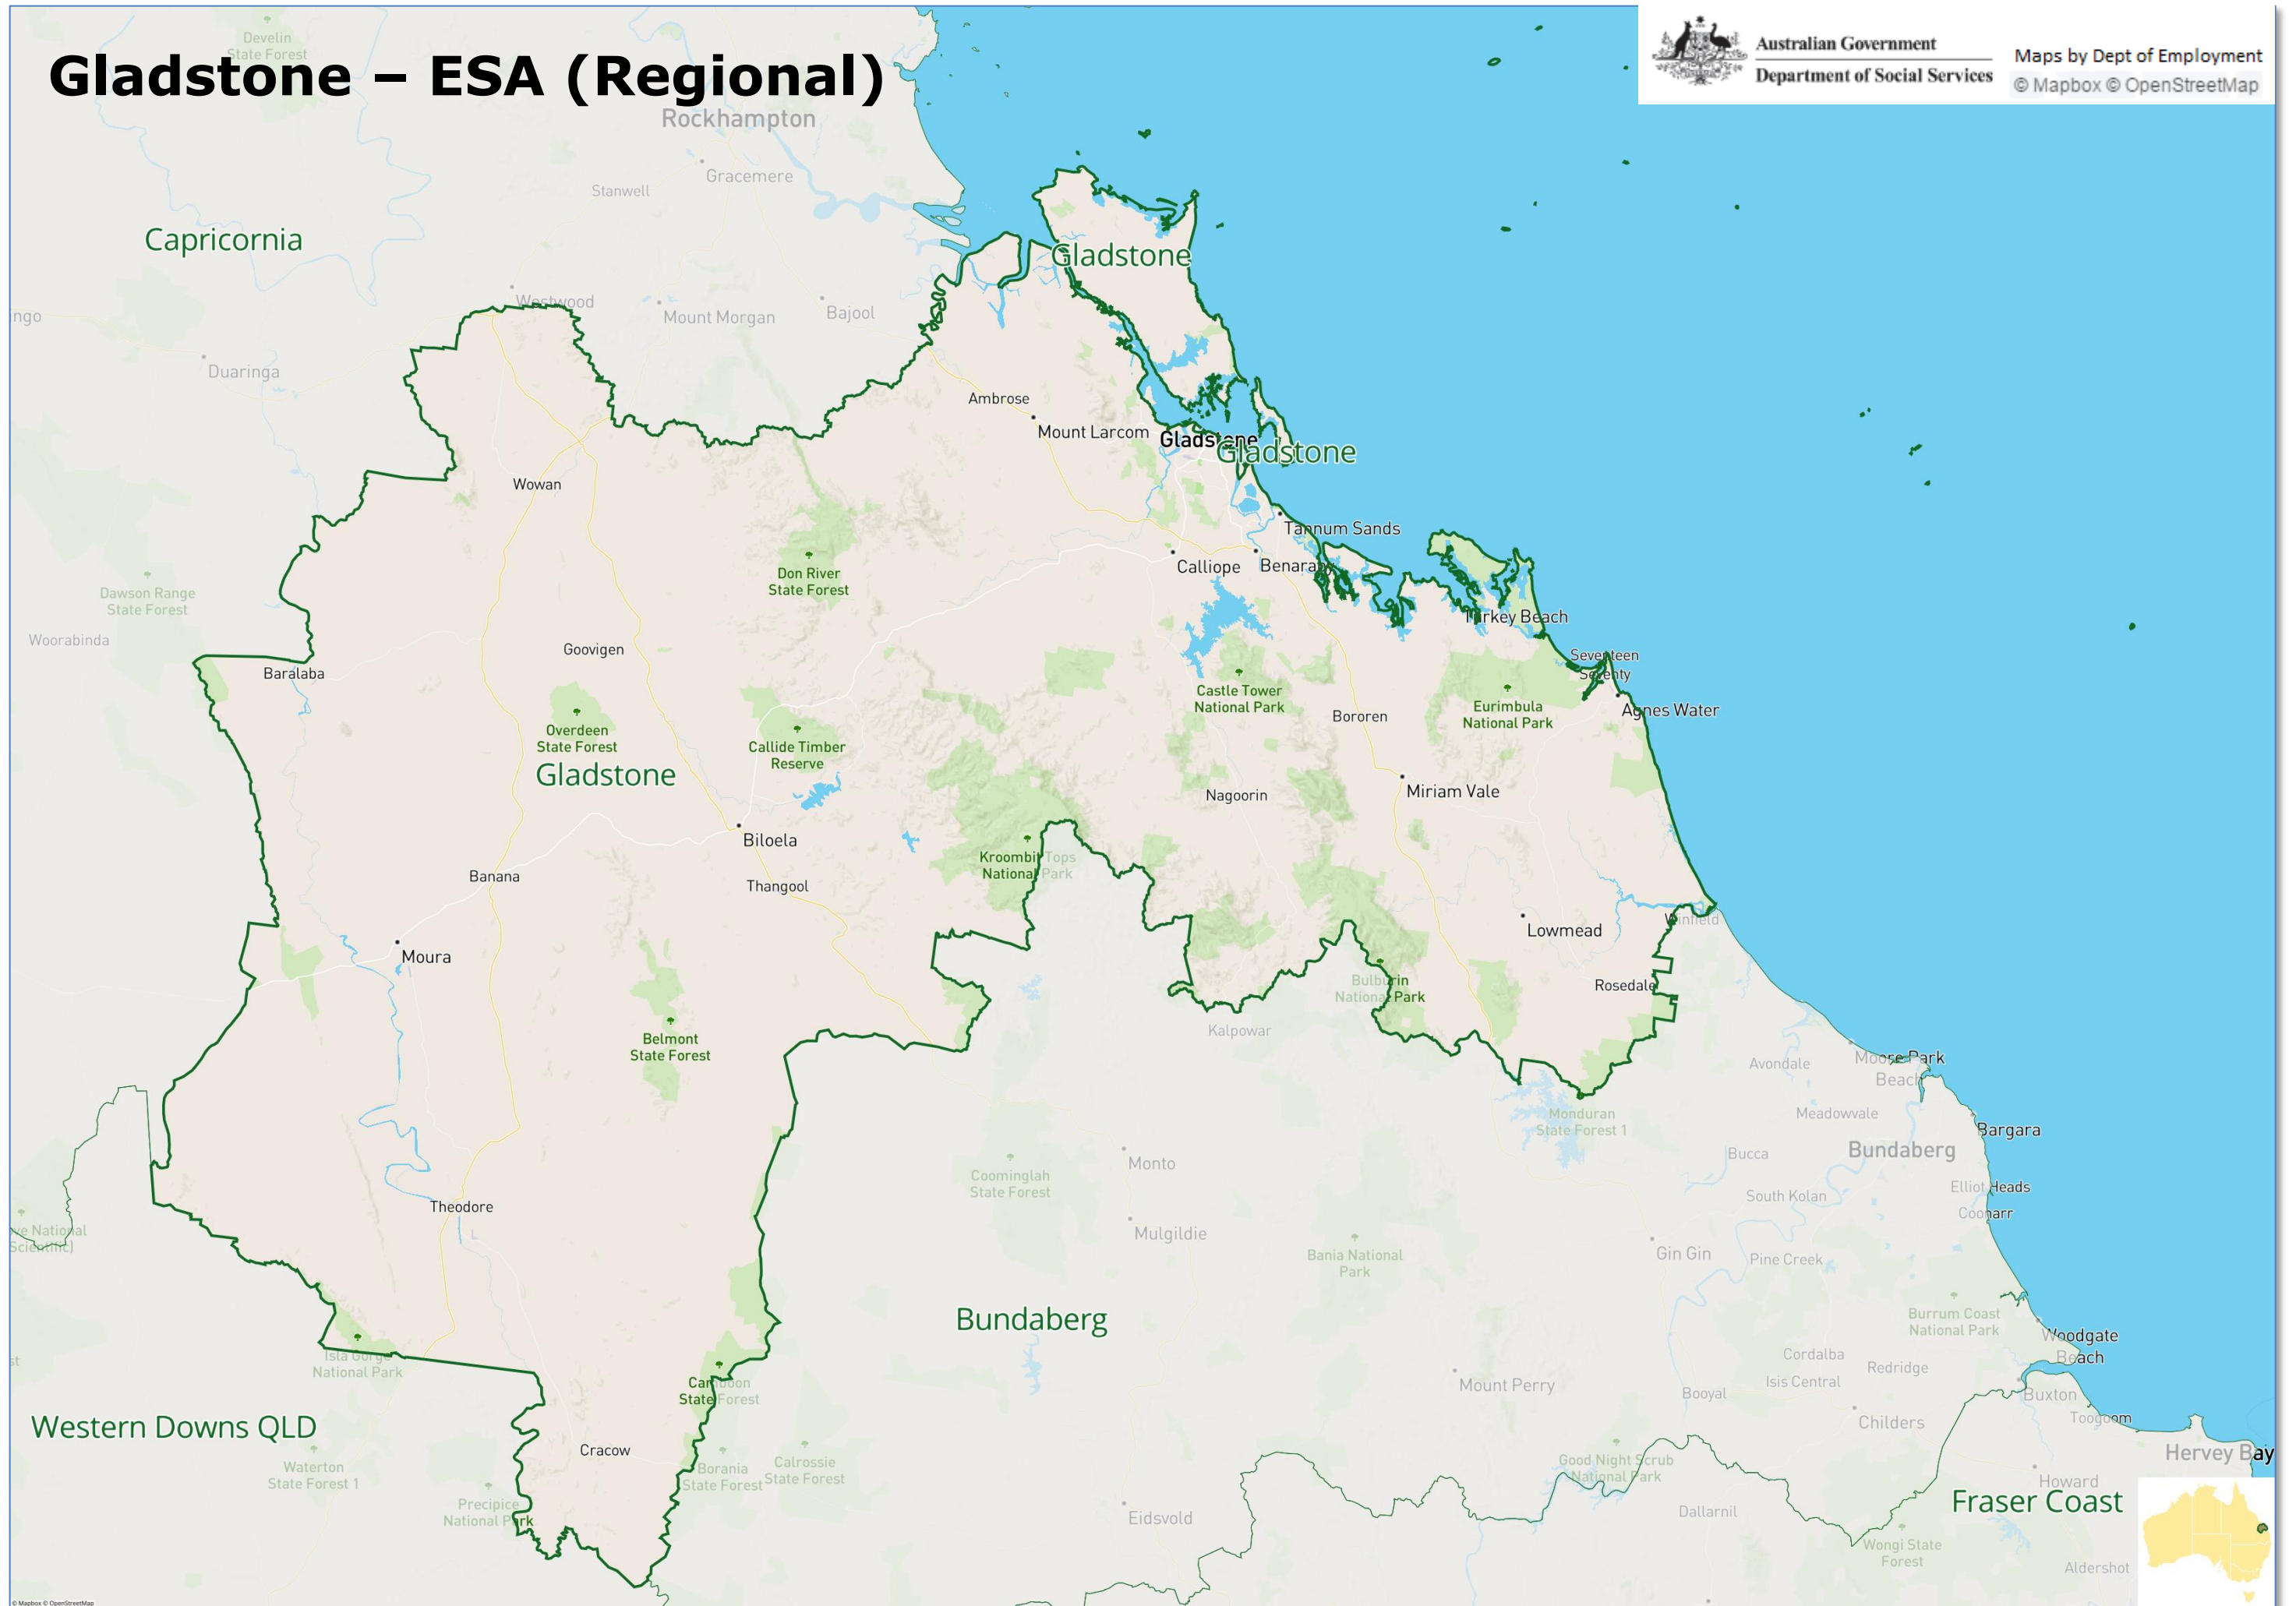

Central and West Metro – ESA (Metropolitan)

Australian Government
Department of Social Services

Maps by Dept of Employment
© Mapbox © OpenStreetMap

Dale - ESA (Metropolitan)

Australian Government
Department of Social Services

Maps by Dept of Employment
© Mapbox © OpenStreetMap

Darwin – ESA (Regional)

Australian Government
Department of Social Services

Maps by Dept of Employment
© Mapbox © OpenStreetMap

East Metro – ESA (Metropolitan)

Gladstone – ESA (Regional)

Australian Government
Department of Social Services

Maps by Dept of Employment
© Mapbox © OpenStreetMap

Gold Coast – ESA (Metropolitan)

Ipswich

Australian Government
Department of Social Services

Ipswich – ESA (Metropolitan)

Australian Government
Department of Social Services

Maps by Dept of Employment
© Mapbox © OpenStreetMap

Kimberley - ESA (Regional)

Logan – ESA (Metropolitan)

Australian Government
Department of Social Services