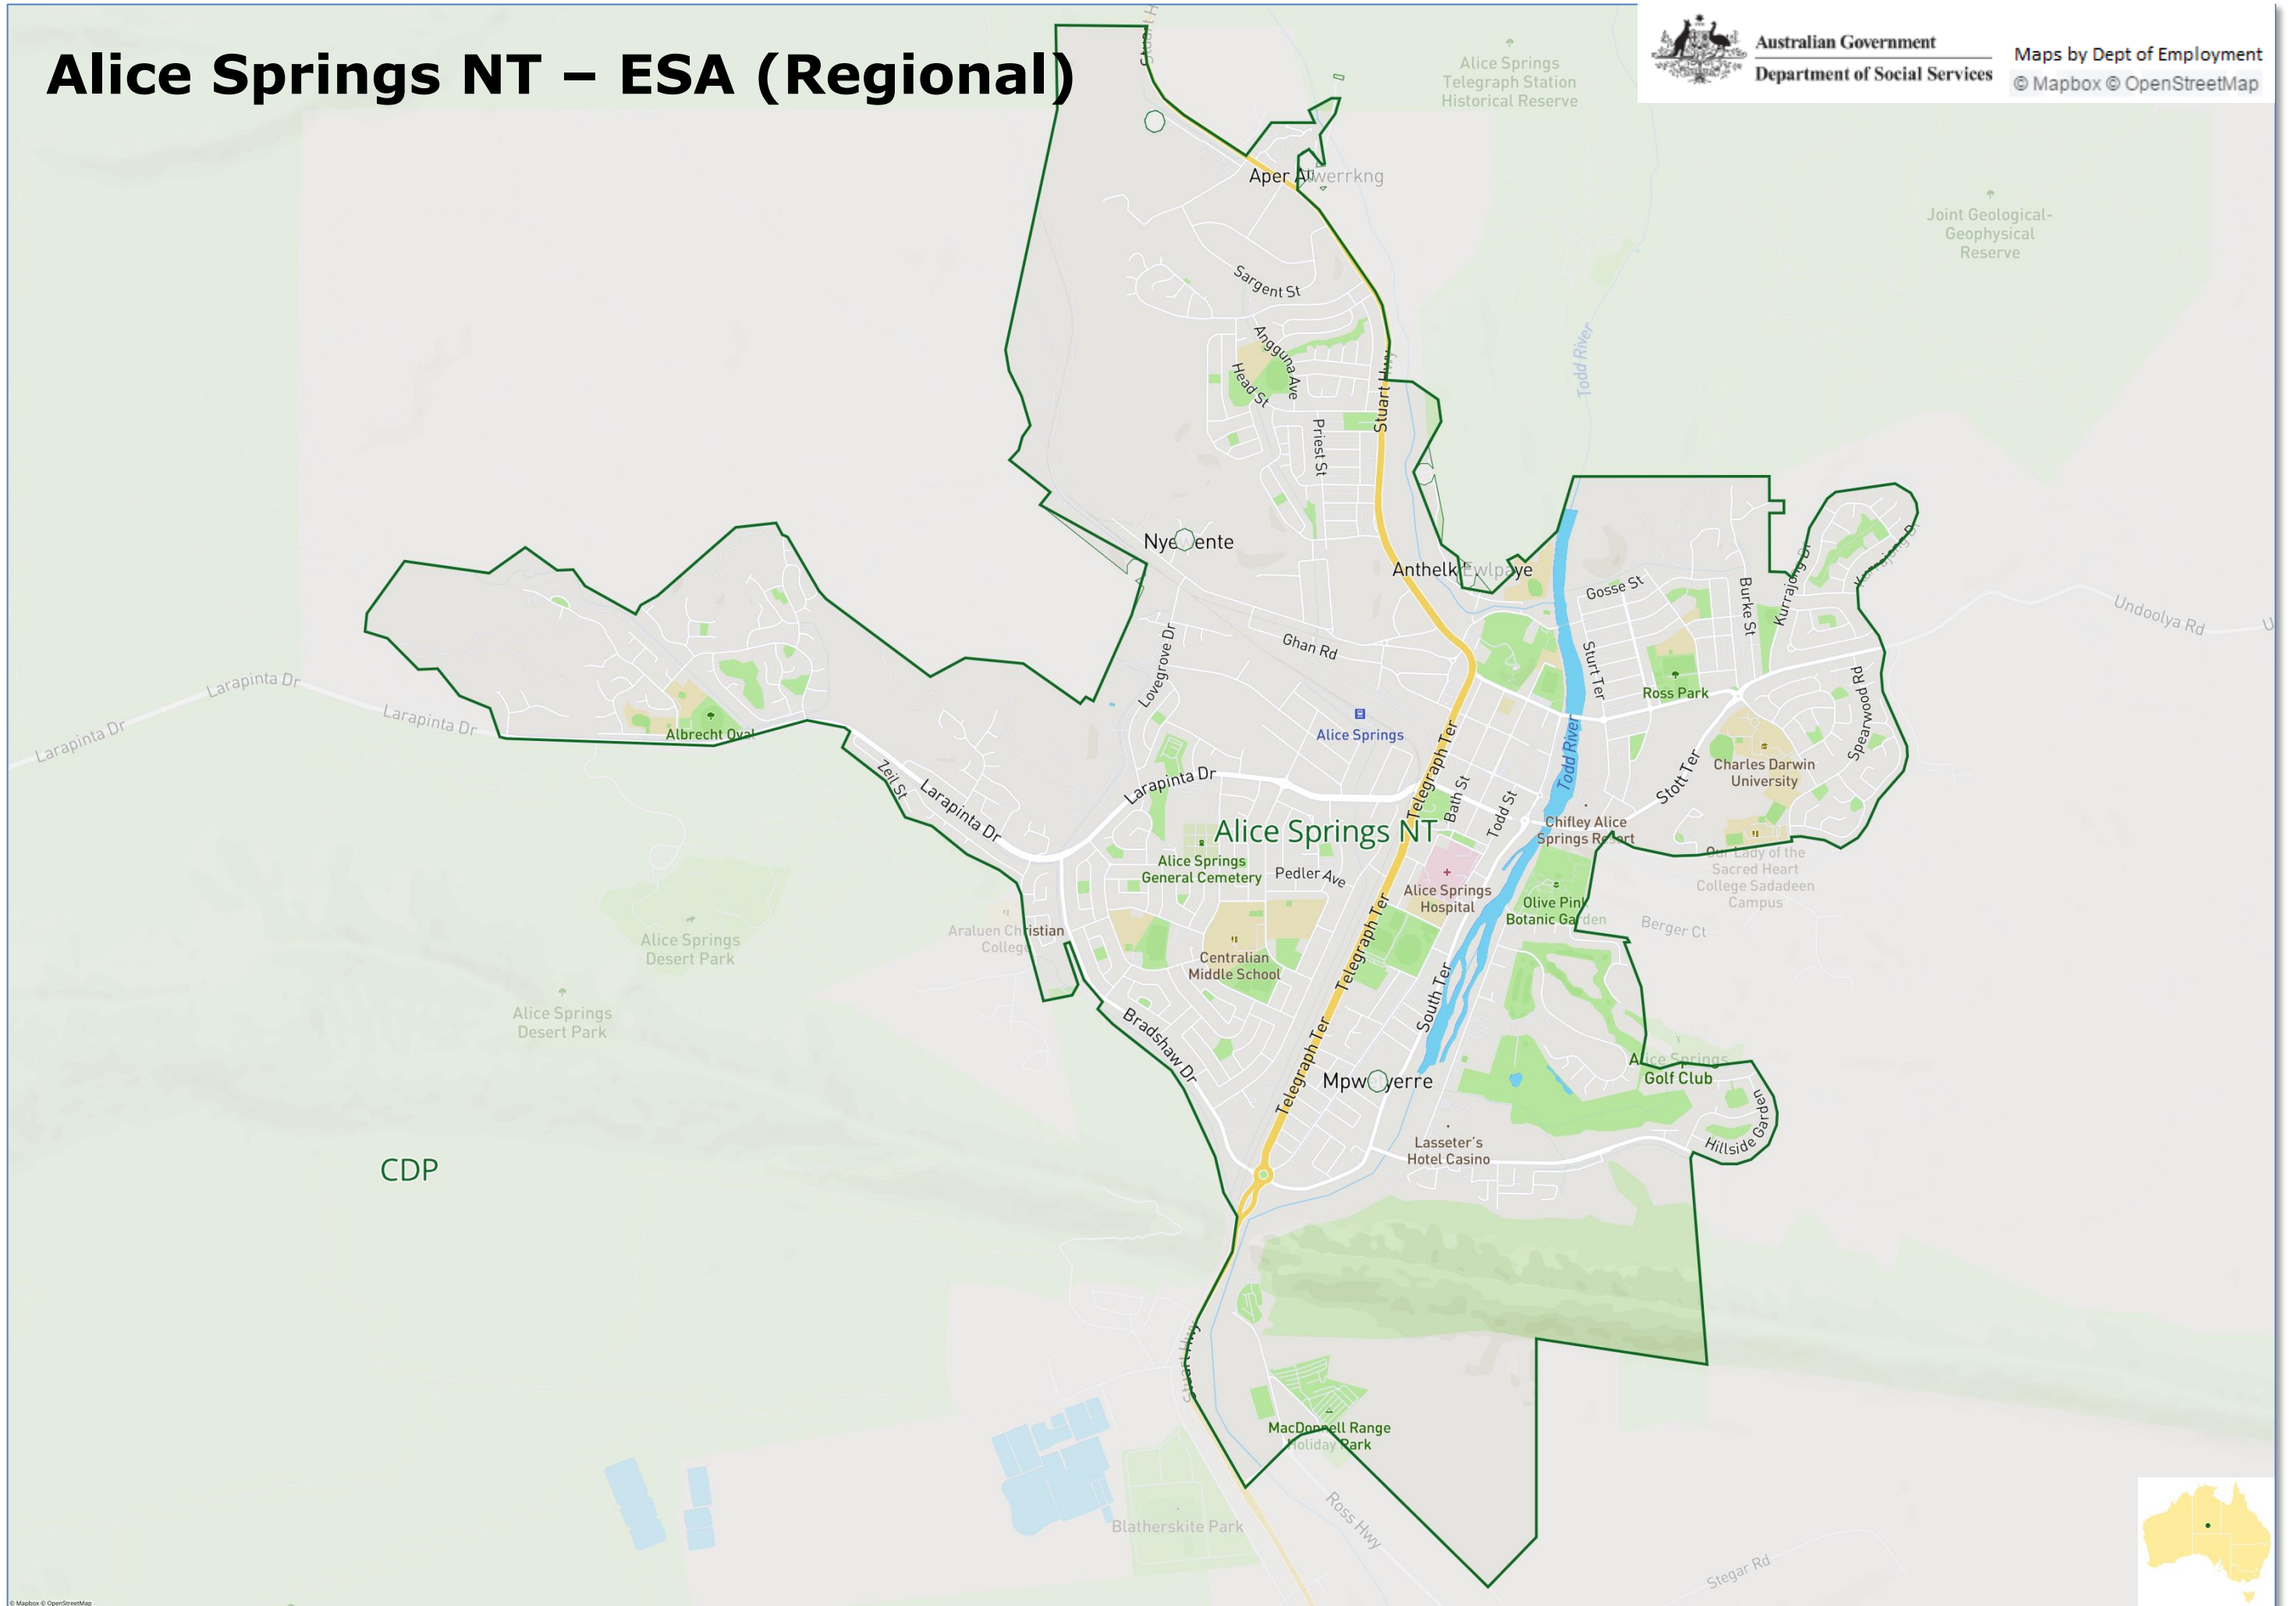

Alice Springs NT – ESA (Regional)

Australian Government
Department of Social Services

Maps by Dept of Employment
© Mapbox © OpenStreetMap

Bundaberg – ESA (Regional)

Australian Government
Department of Social Services

Maps by Dept of Employment
© Mapbox © OpenStreetMap

Cairns – ESA (Regional)

Australian Government
Department of Social Services

Maps by Dept of Employment
© Mapbox © OpenStreetMap

Capricornia - ESA (Regional)

Central and West Metro – ESA (Metropolitan)

Australian Government
Department of Social Services

Maps by Dept of Employment
© Mapbox © OpenStreetMap

Dale - ESA (Metropolitan)

Australian Government
Department of Social Services

Maps by Dept of Employment
© Mapbox © OpenStreetMap

Darwin – ESA (Regional)

Australian Government
Department of Social Services

Maps by Dept of Employment
© Mapbox © OpenStreetMap

East Metro – ESA (Metropolitan)