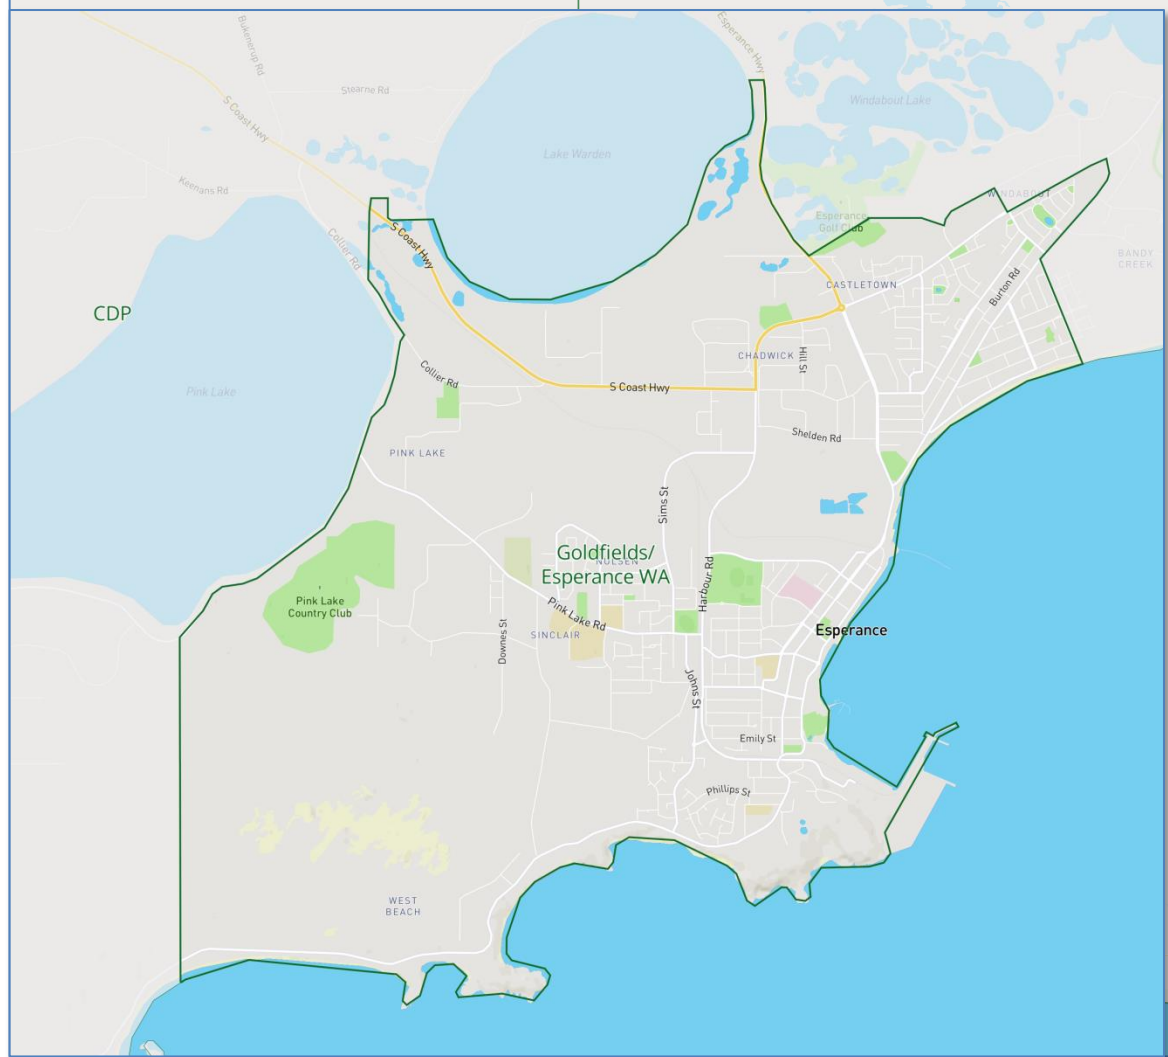

Goldfields/Esperance WA – ESA (Regional)