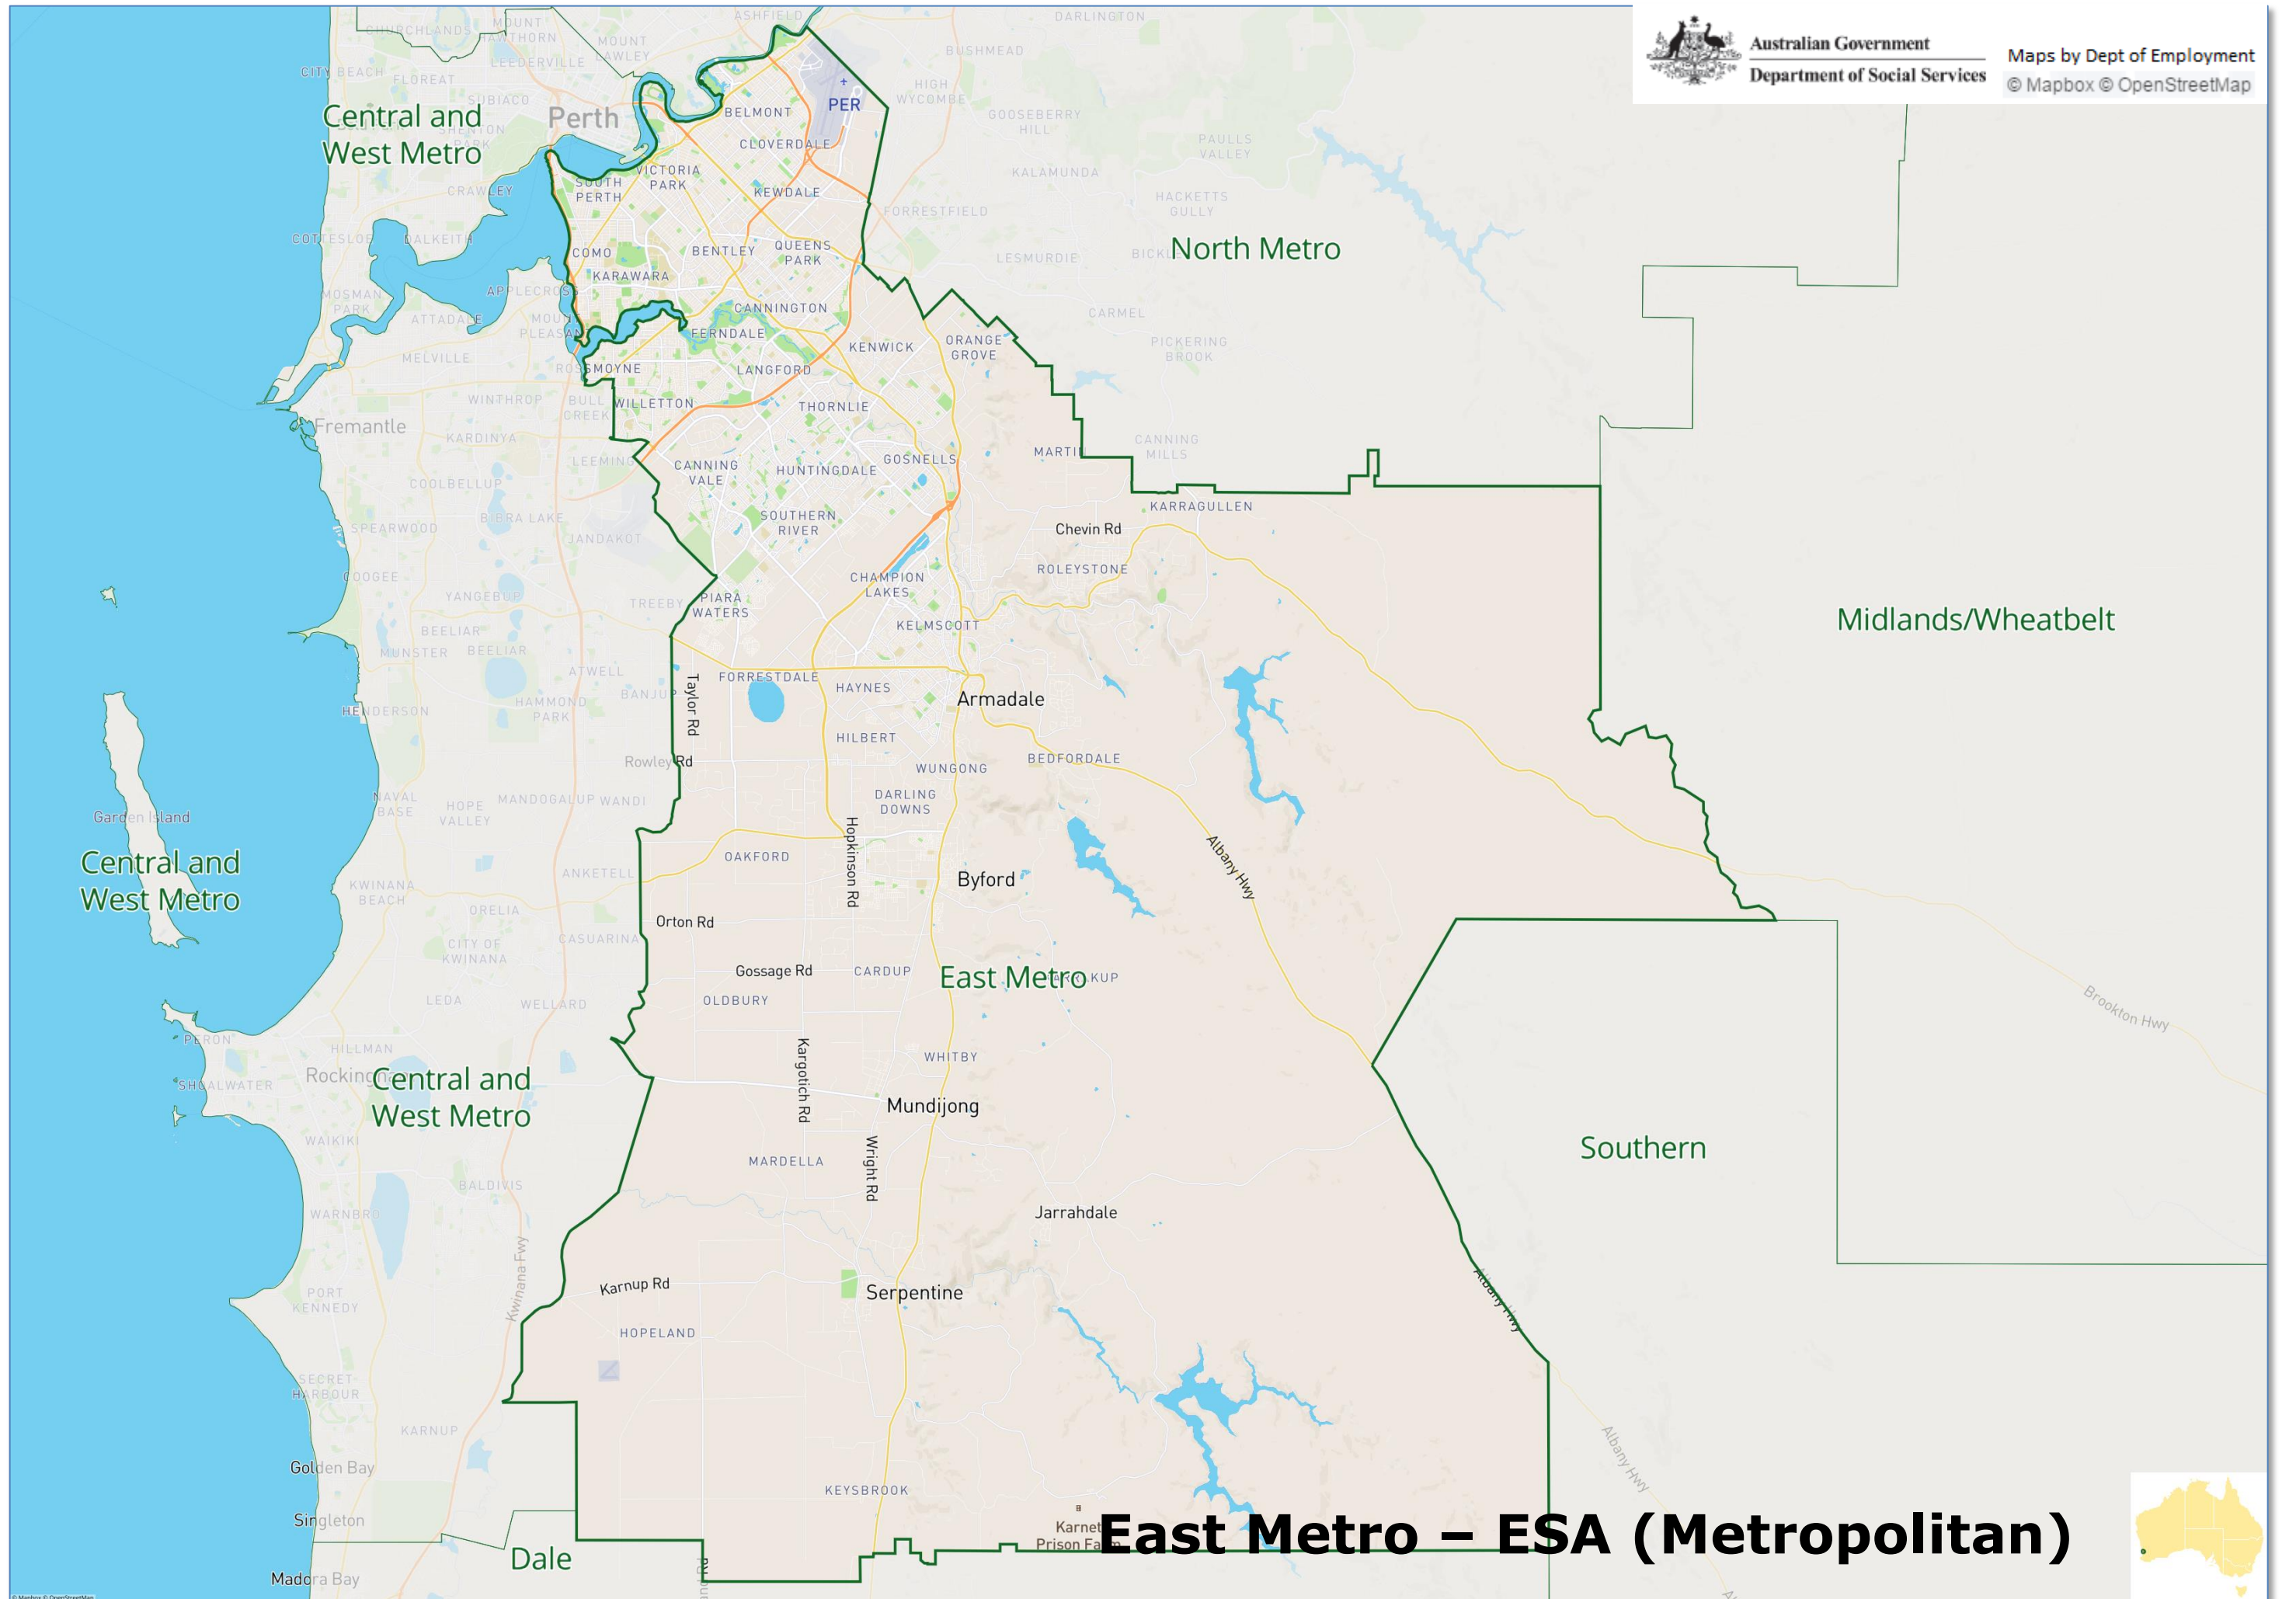

Central and West Metro – ESA (Metropolitan)

Australian Government
Department of Social Services

Maps by Dept of Employment
© Mapbox © OpenStreetMap

Dale - ESA (Metropolitan)

Australian Government
Department of Social Services

Maps by Dept of Employment
© Mapbox © OpenStreetMap

Darwin – ESA (Regional)

Australian Government
Department of Social Services

Maps by Dept of Employment
© Mapbox © OpenStreetMap

East Metro – ESA (Metropolitan)