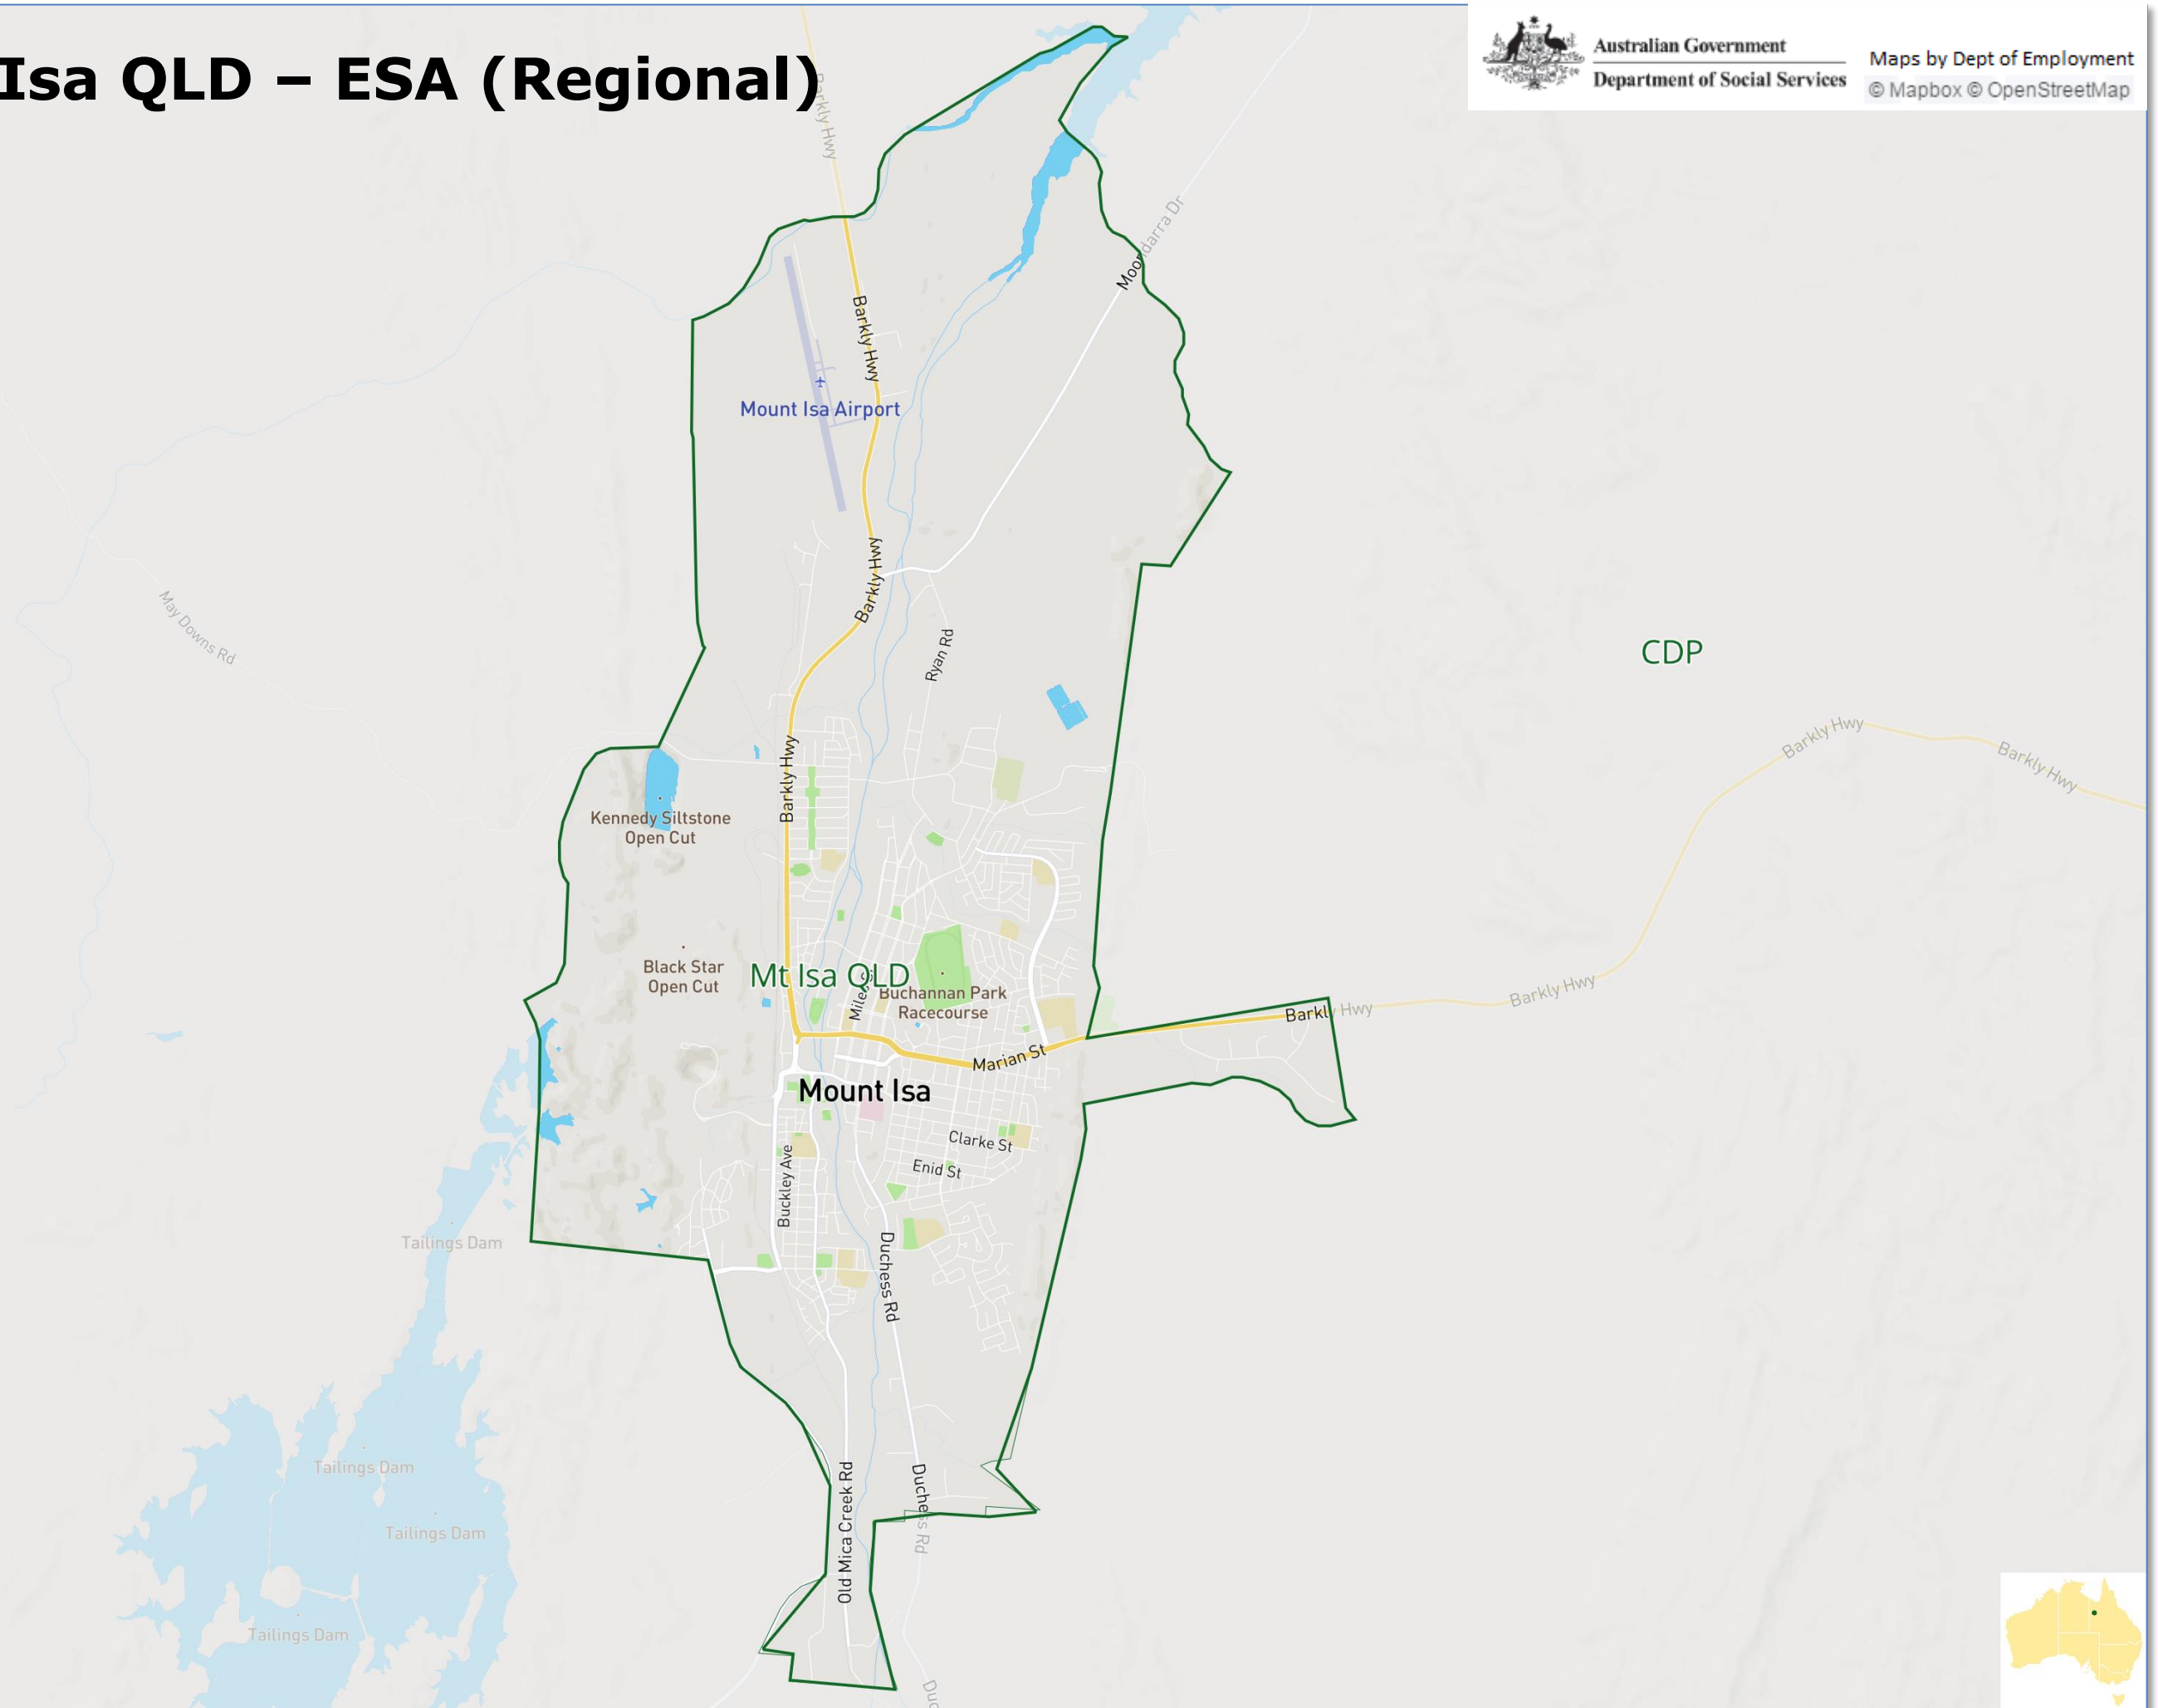

Maps by Dept of Employment
© Mapbox © OpenStreetMap

Darwin – ESA (Regional)

Australian Government
Department of Social Services

Maps by Dept of Employment
© Mapbox © OpenStreetMap

East Metro – ESA (Metropolitan)

Australian Government
Department of Social Services

Maps by Dept of Employment
© Mapbox © OpenStreetMap

Midlands/Wheatbelt – ESA (Regional)

Australian Government
Department of Social Services

Maps by Dept of Employment
© Mapbox © OpenStreetMap

Mount Isa QLD – ESA (Regional)

Australian Government
Department of Social Services

Maps by Dept of Employment
© Mapbox © OpenStreetMap

Outer North Brisbane

North Brisbane

South Brisbane

North Brisbane – ESA (Metropolitan)

North Metro – ESA (Metropolitan)

Outer North Brisbane – ESA (Metropolitan)

South Brisbane – ESA (Metropolitan)

Australian Government
Department of Social Services

Maps by Dept of Employment
© Mapbox © OpenStreetMap