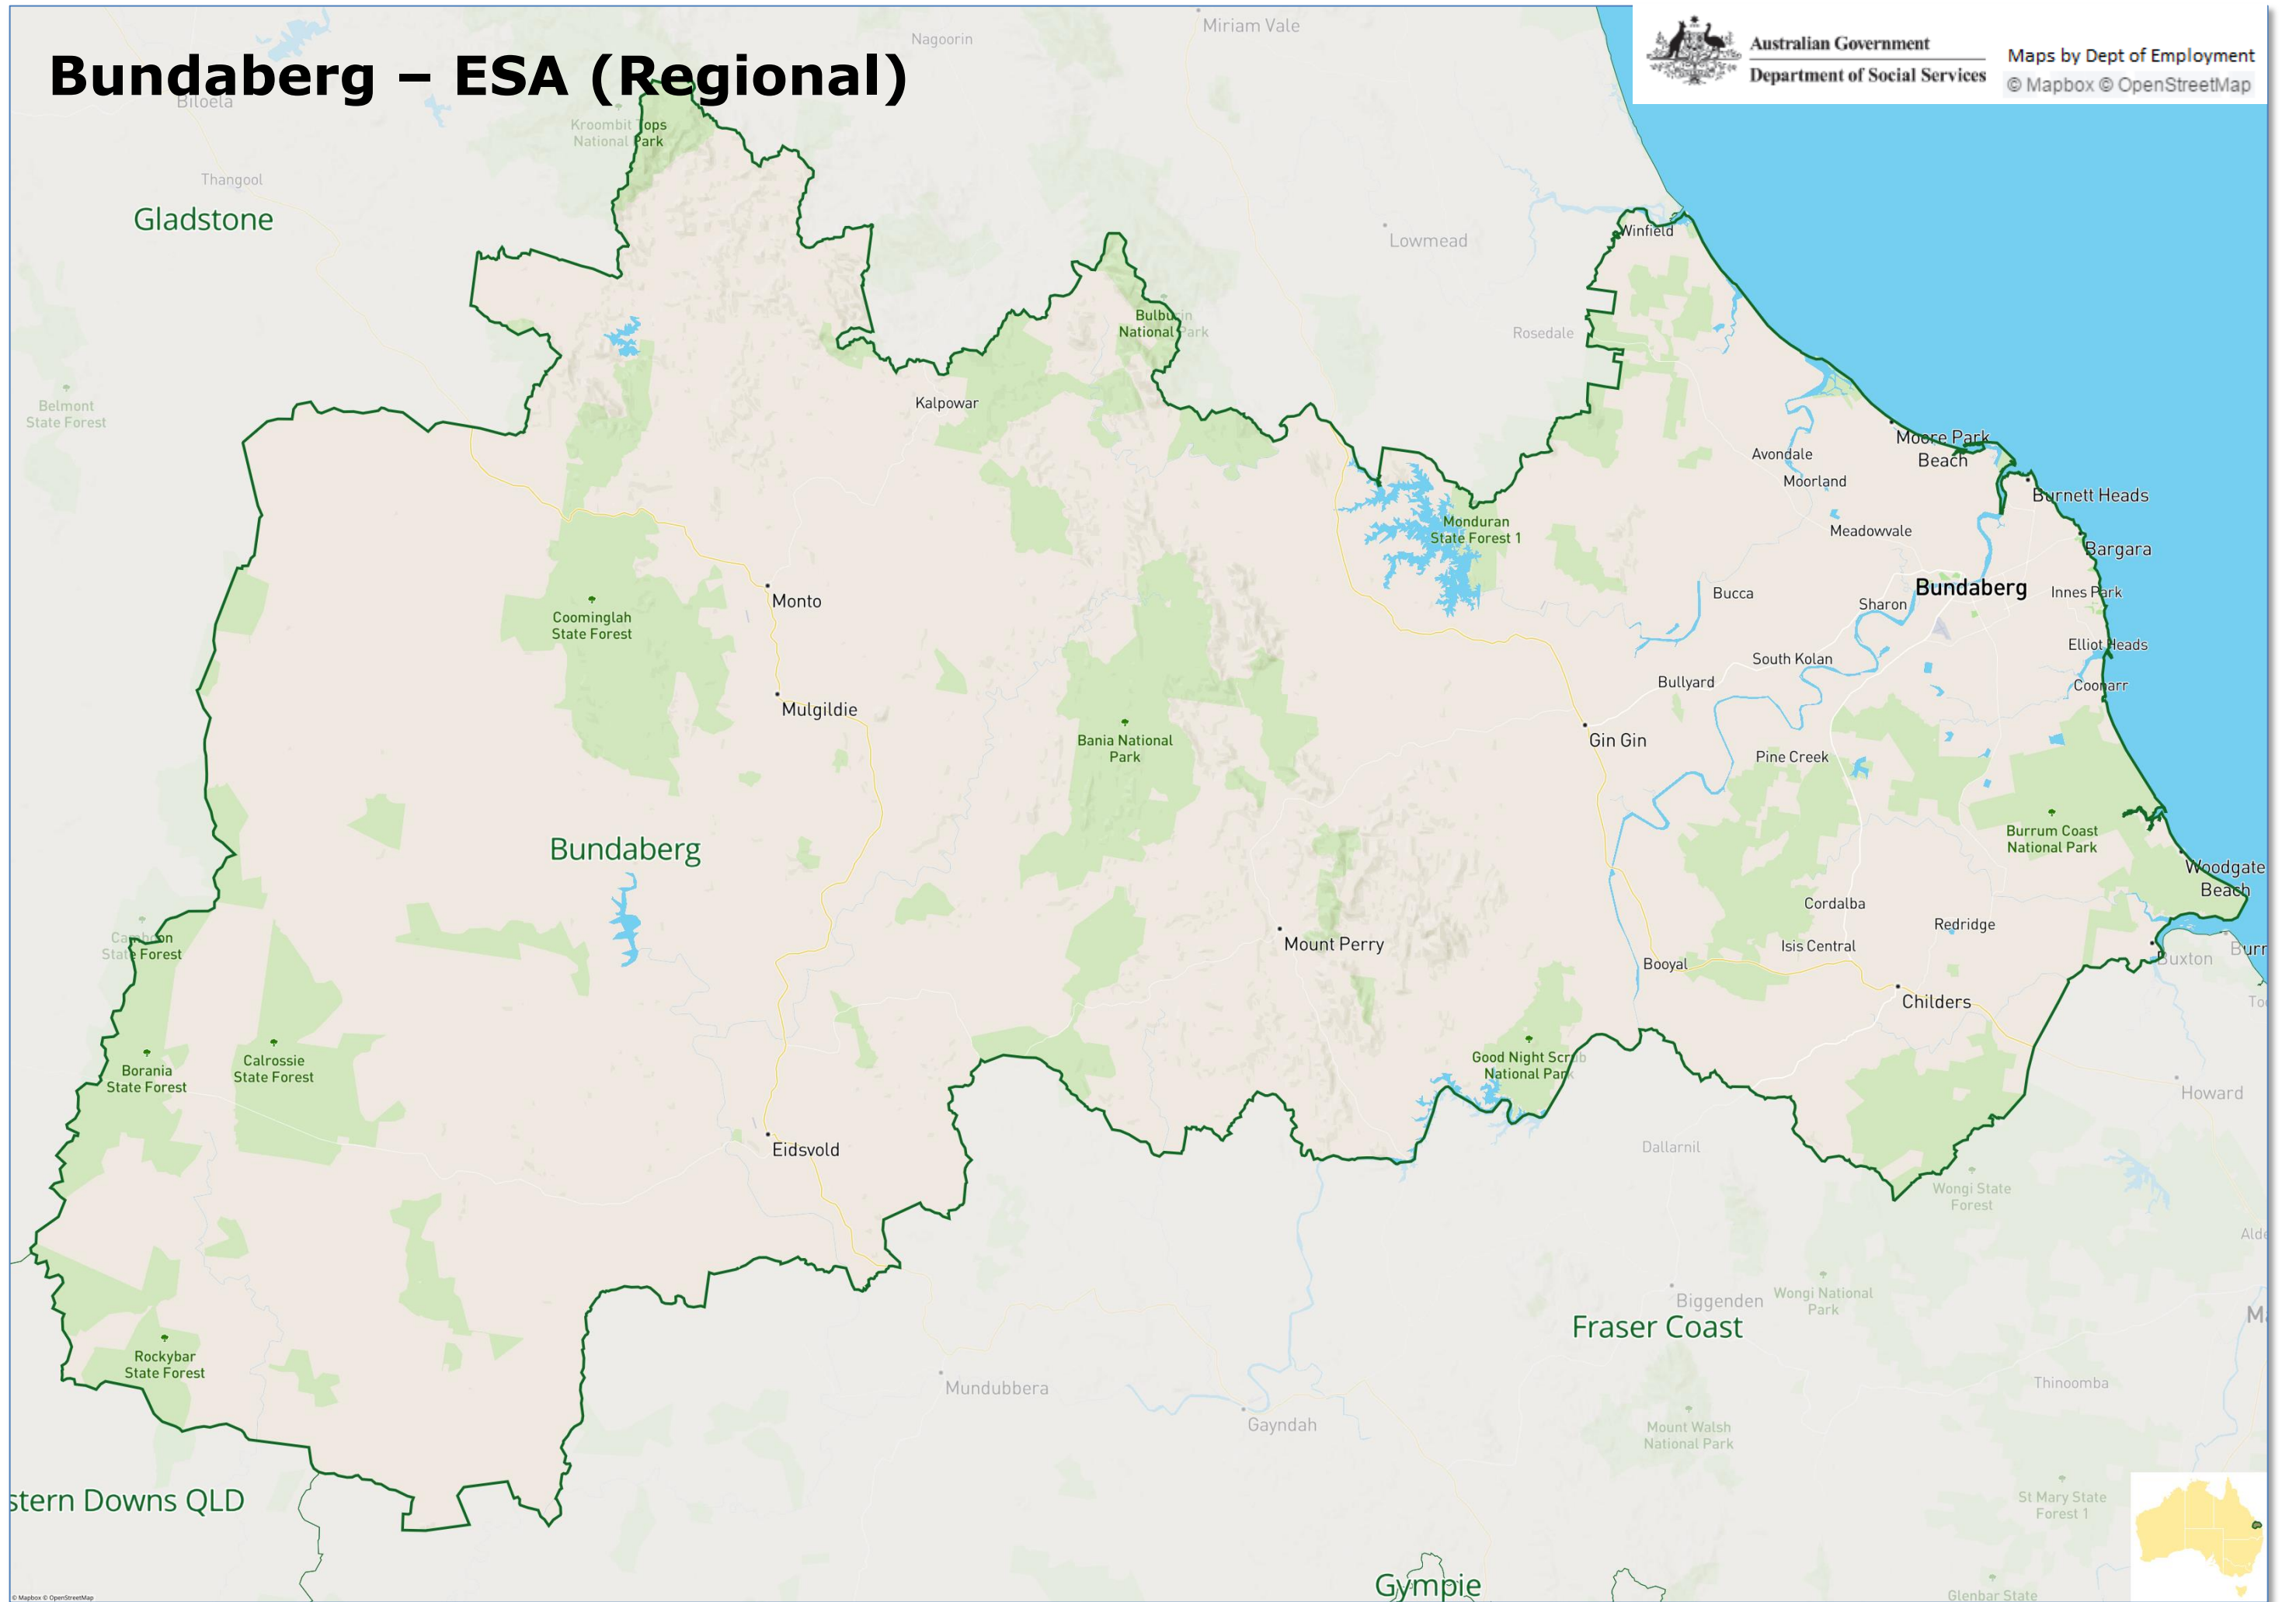

Alice Springs NT – ESA (Regional)

Australian Government
Department of Social Services

Maps by Dept of Employment
© Mapbox © OpenStreetMap

Bundaberg – ESA (Regional)

Australian Government
Department of Social Services

Maps by Dept of Employment
© Mapbox © OpenStreetMap

Cairns – ESA (Regional)

Australian Government
Department of Social Services

Maps by Dept of Employment
© Mapbox © OpenStreetMap

Capricornia - ESA (Regional)

Central and West Metro – ESA (Metropolitan)

Australian Government
Department of Social Services

Maps by Dept of Employment
© Mapbox © OpenStreetMap

Dale - ESA (Metropolitan)

Australian Government
Department of Social Services

Maps by Dept of Employment
© Mapbox © OpenStreetMap

Darwin – ESA (Regional)

Australian Government
Department of Social Services

Maps by Dept of Employment
© Mapbox © OpenStreetMap

East Metro – ESA (Metropolitan)