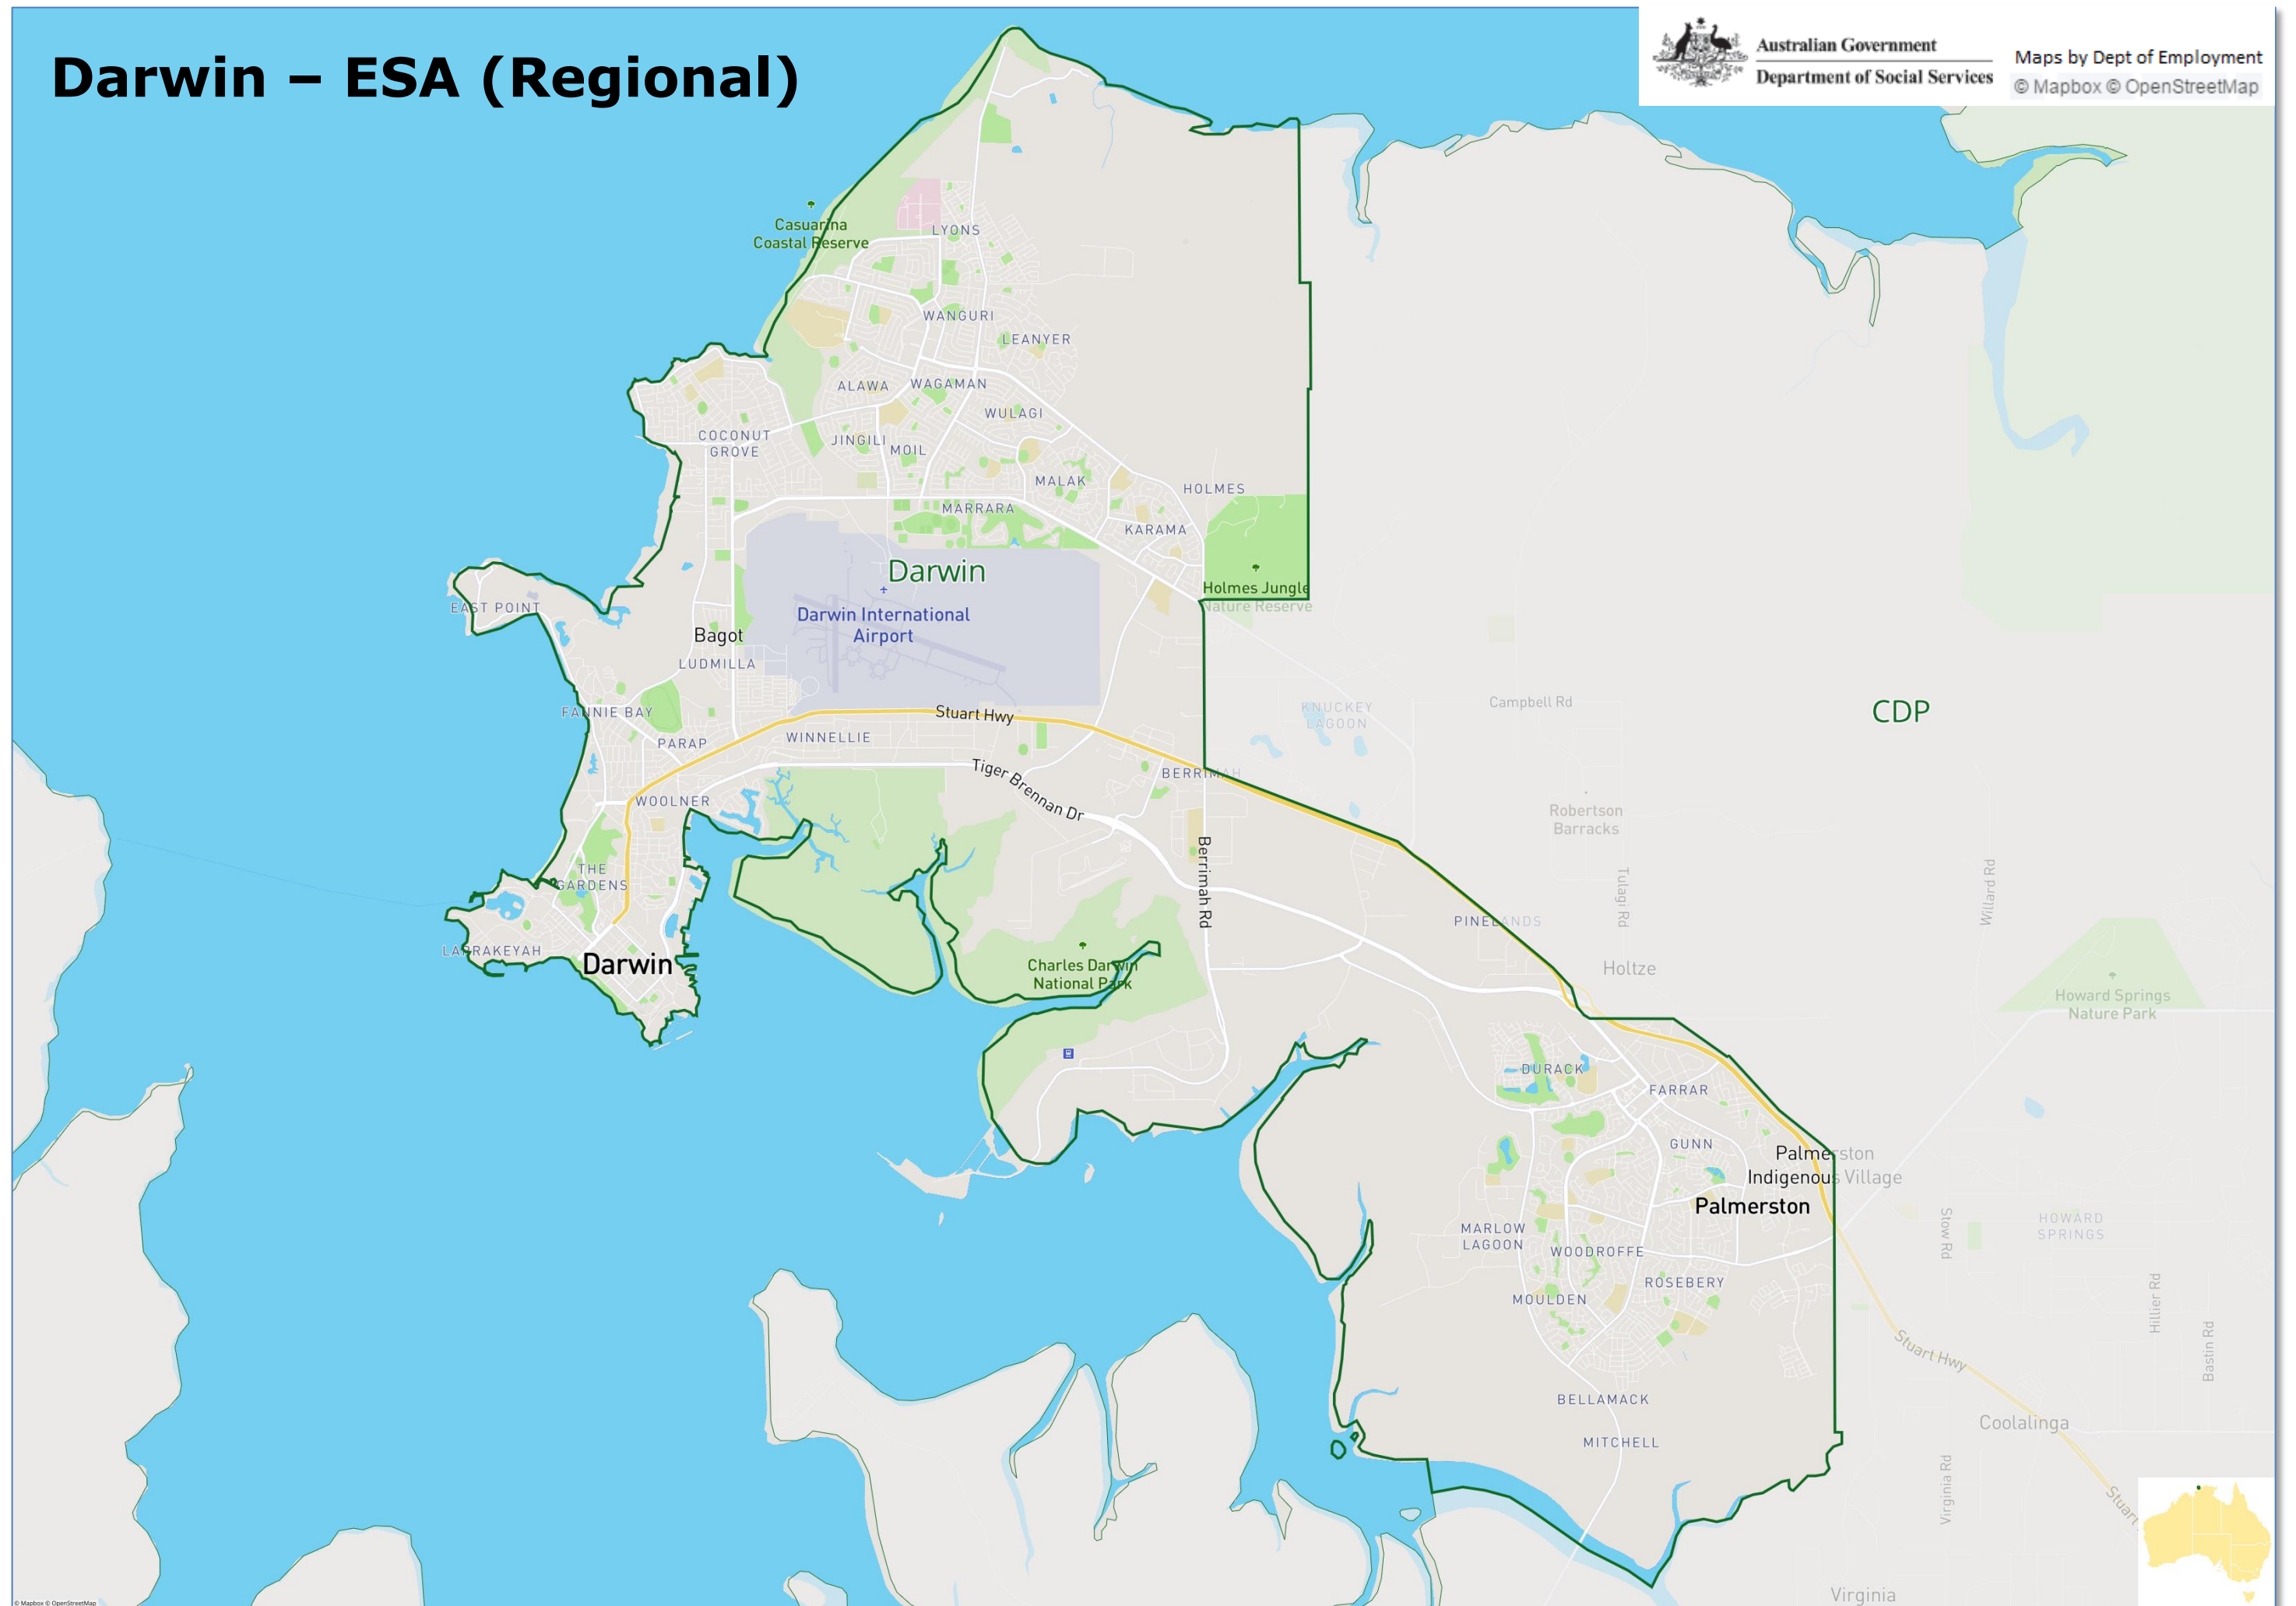

Central and West Metro – ESA (Metropolitan)

Australian Government
Department of Social Services

Maps by Dept of Employment
© Mapbox © OpenStreetMap

Dale - ESA (Metropolitan)

Australian Government
Department of Social Services

Maps by Dept of Employment
© Mapbox © OpenStreetMap

Darwin – ESA (Regional)

Australian Government
Department of Social Services

Maps by Dept of Employment
© Mapbox © OpenStreetMap

East Metro – ESA (Metropolitan)

Gladstone – ESA (Regional)

Australian Government
Department of Social Services

Maps by Dept of Employment
© Mapbox © OpenStreetMap

Gold Coast – ESA (Metropolitan)

Ipswich

Australian Government
Department of Social Services