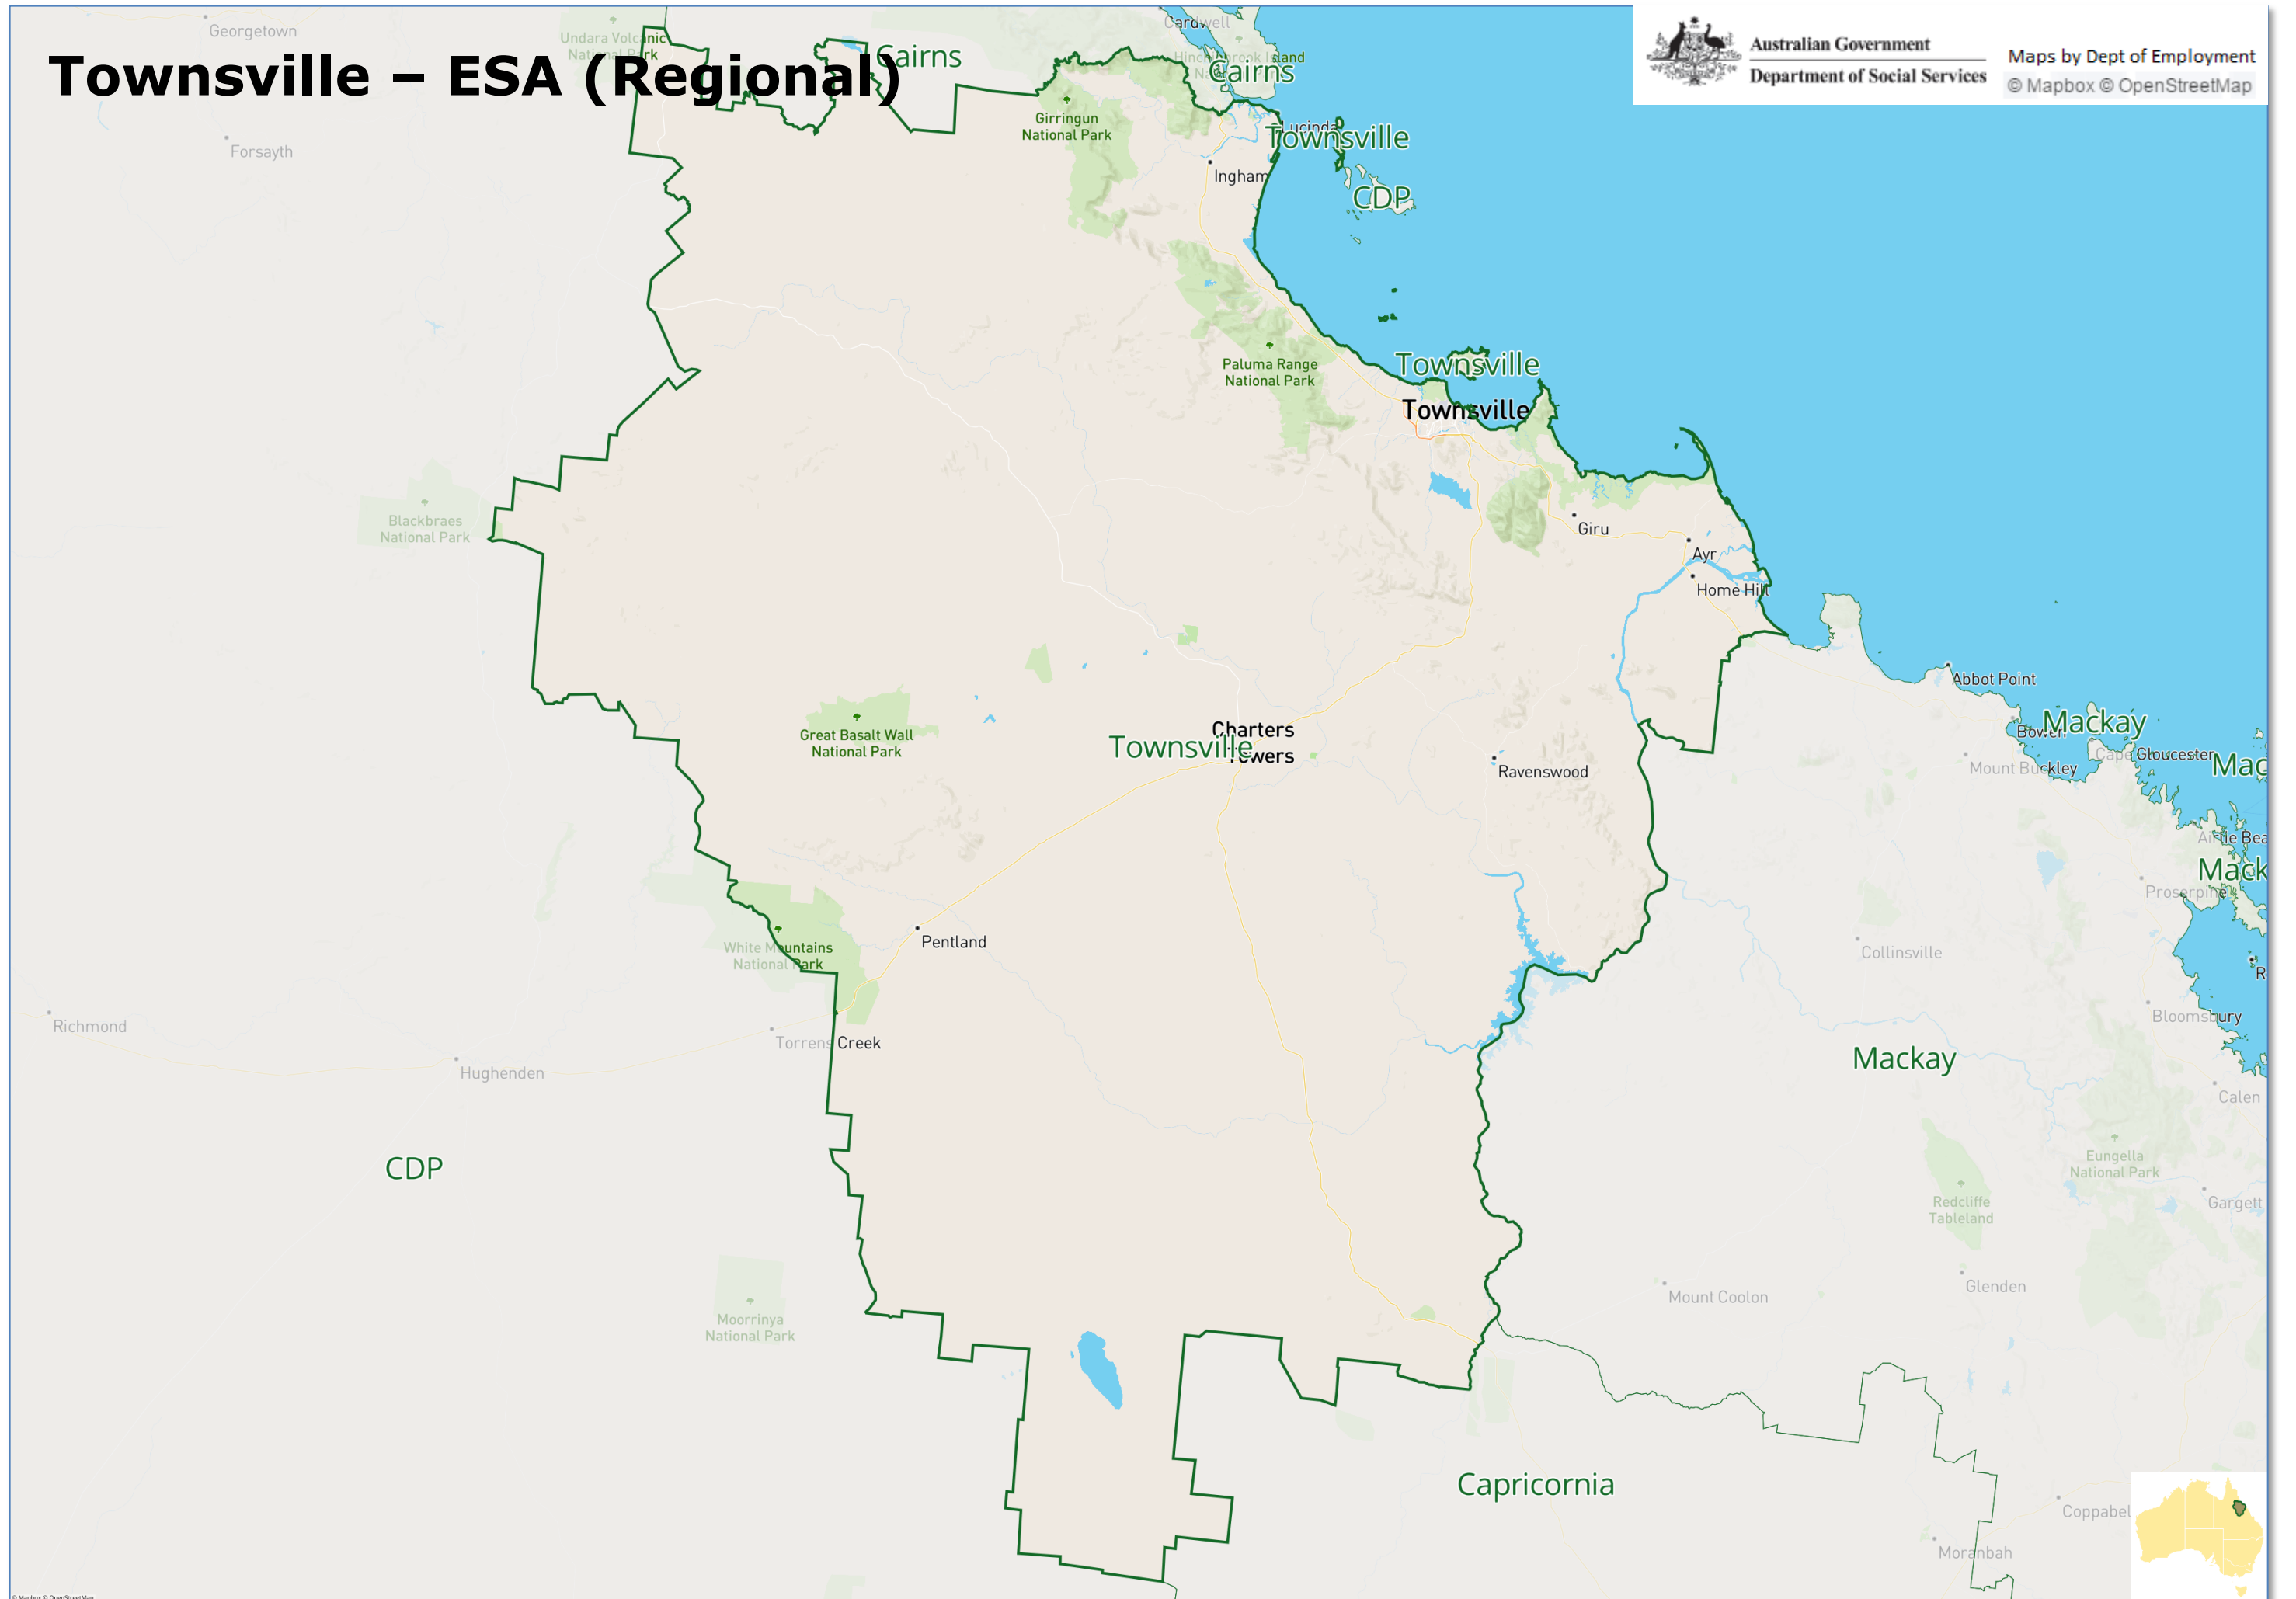

Townsville – ESA (Regional)

Australian Government
Department of Social Services

Maps by Dept of Employment
© Mapbox © OpenStreetMap