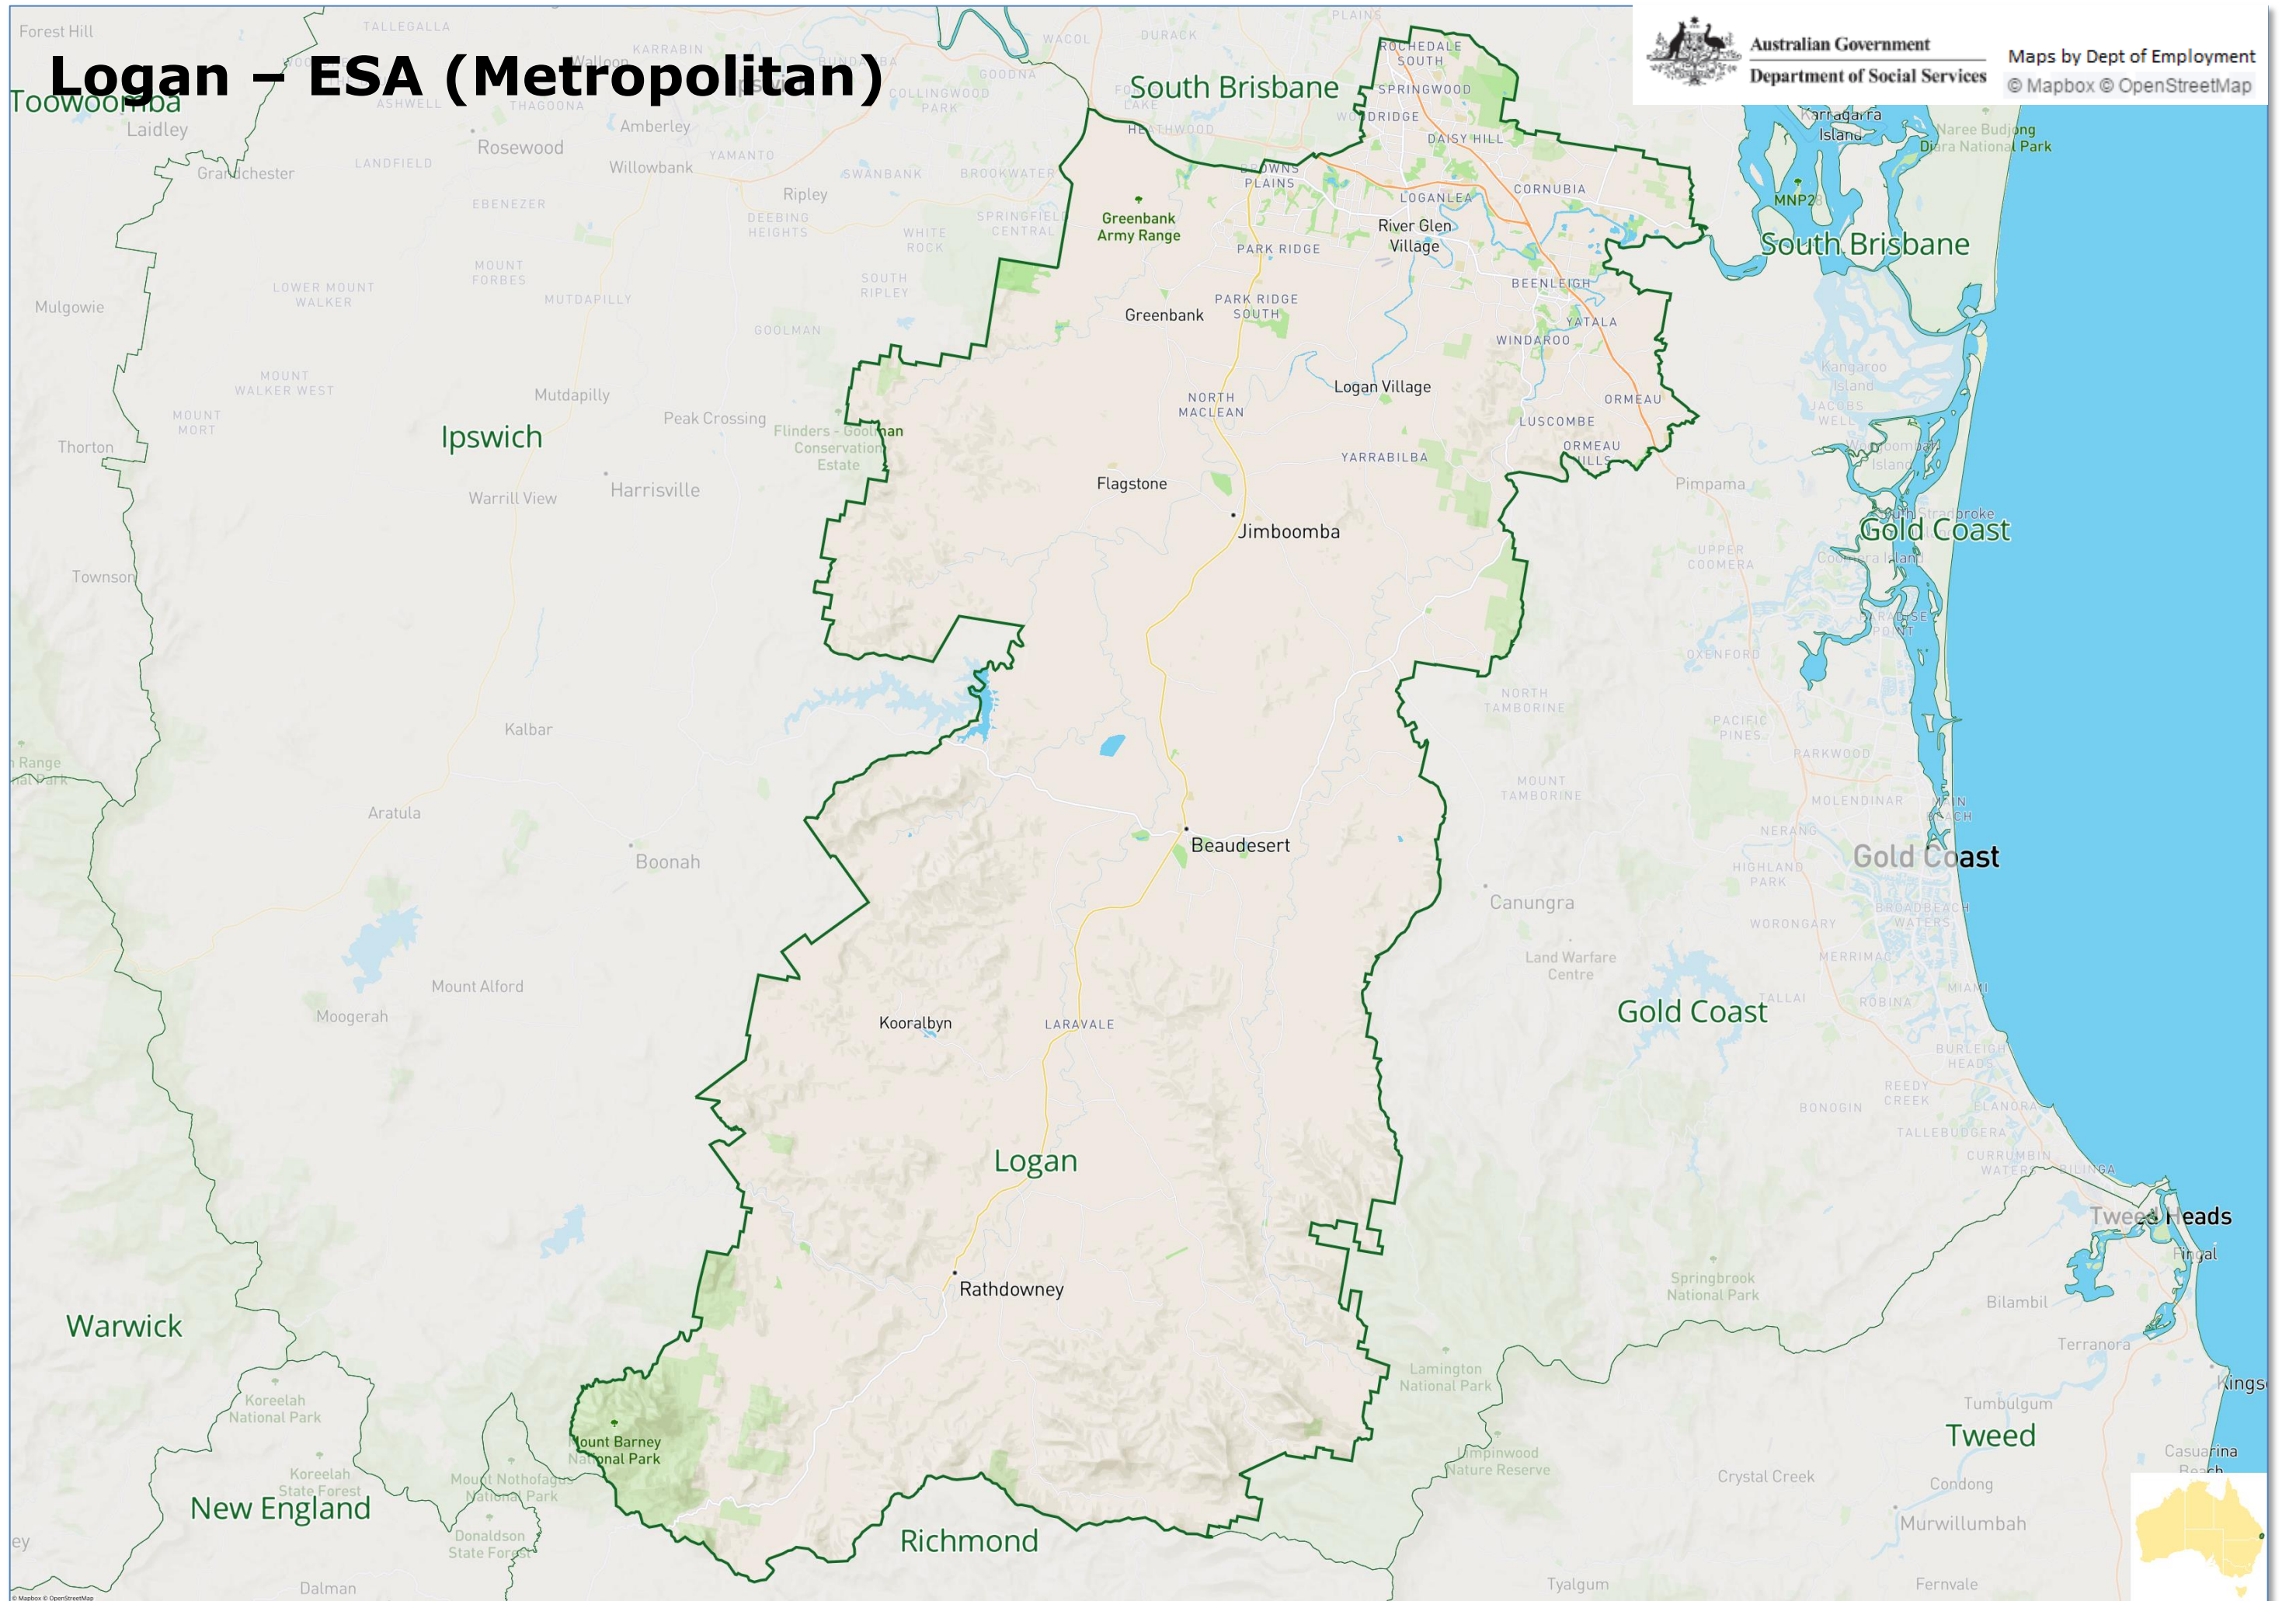

Logan – ESA (Metropolitan)

Australian Government
Department of Social Services

Maps by Dept of Employment
© Mapbox © OpenStreetMap