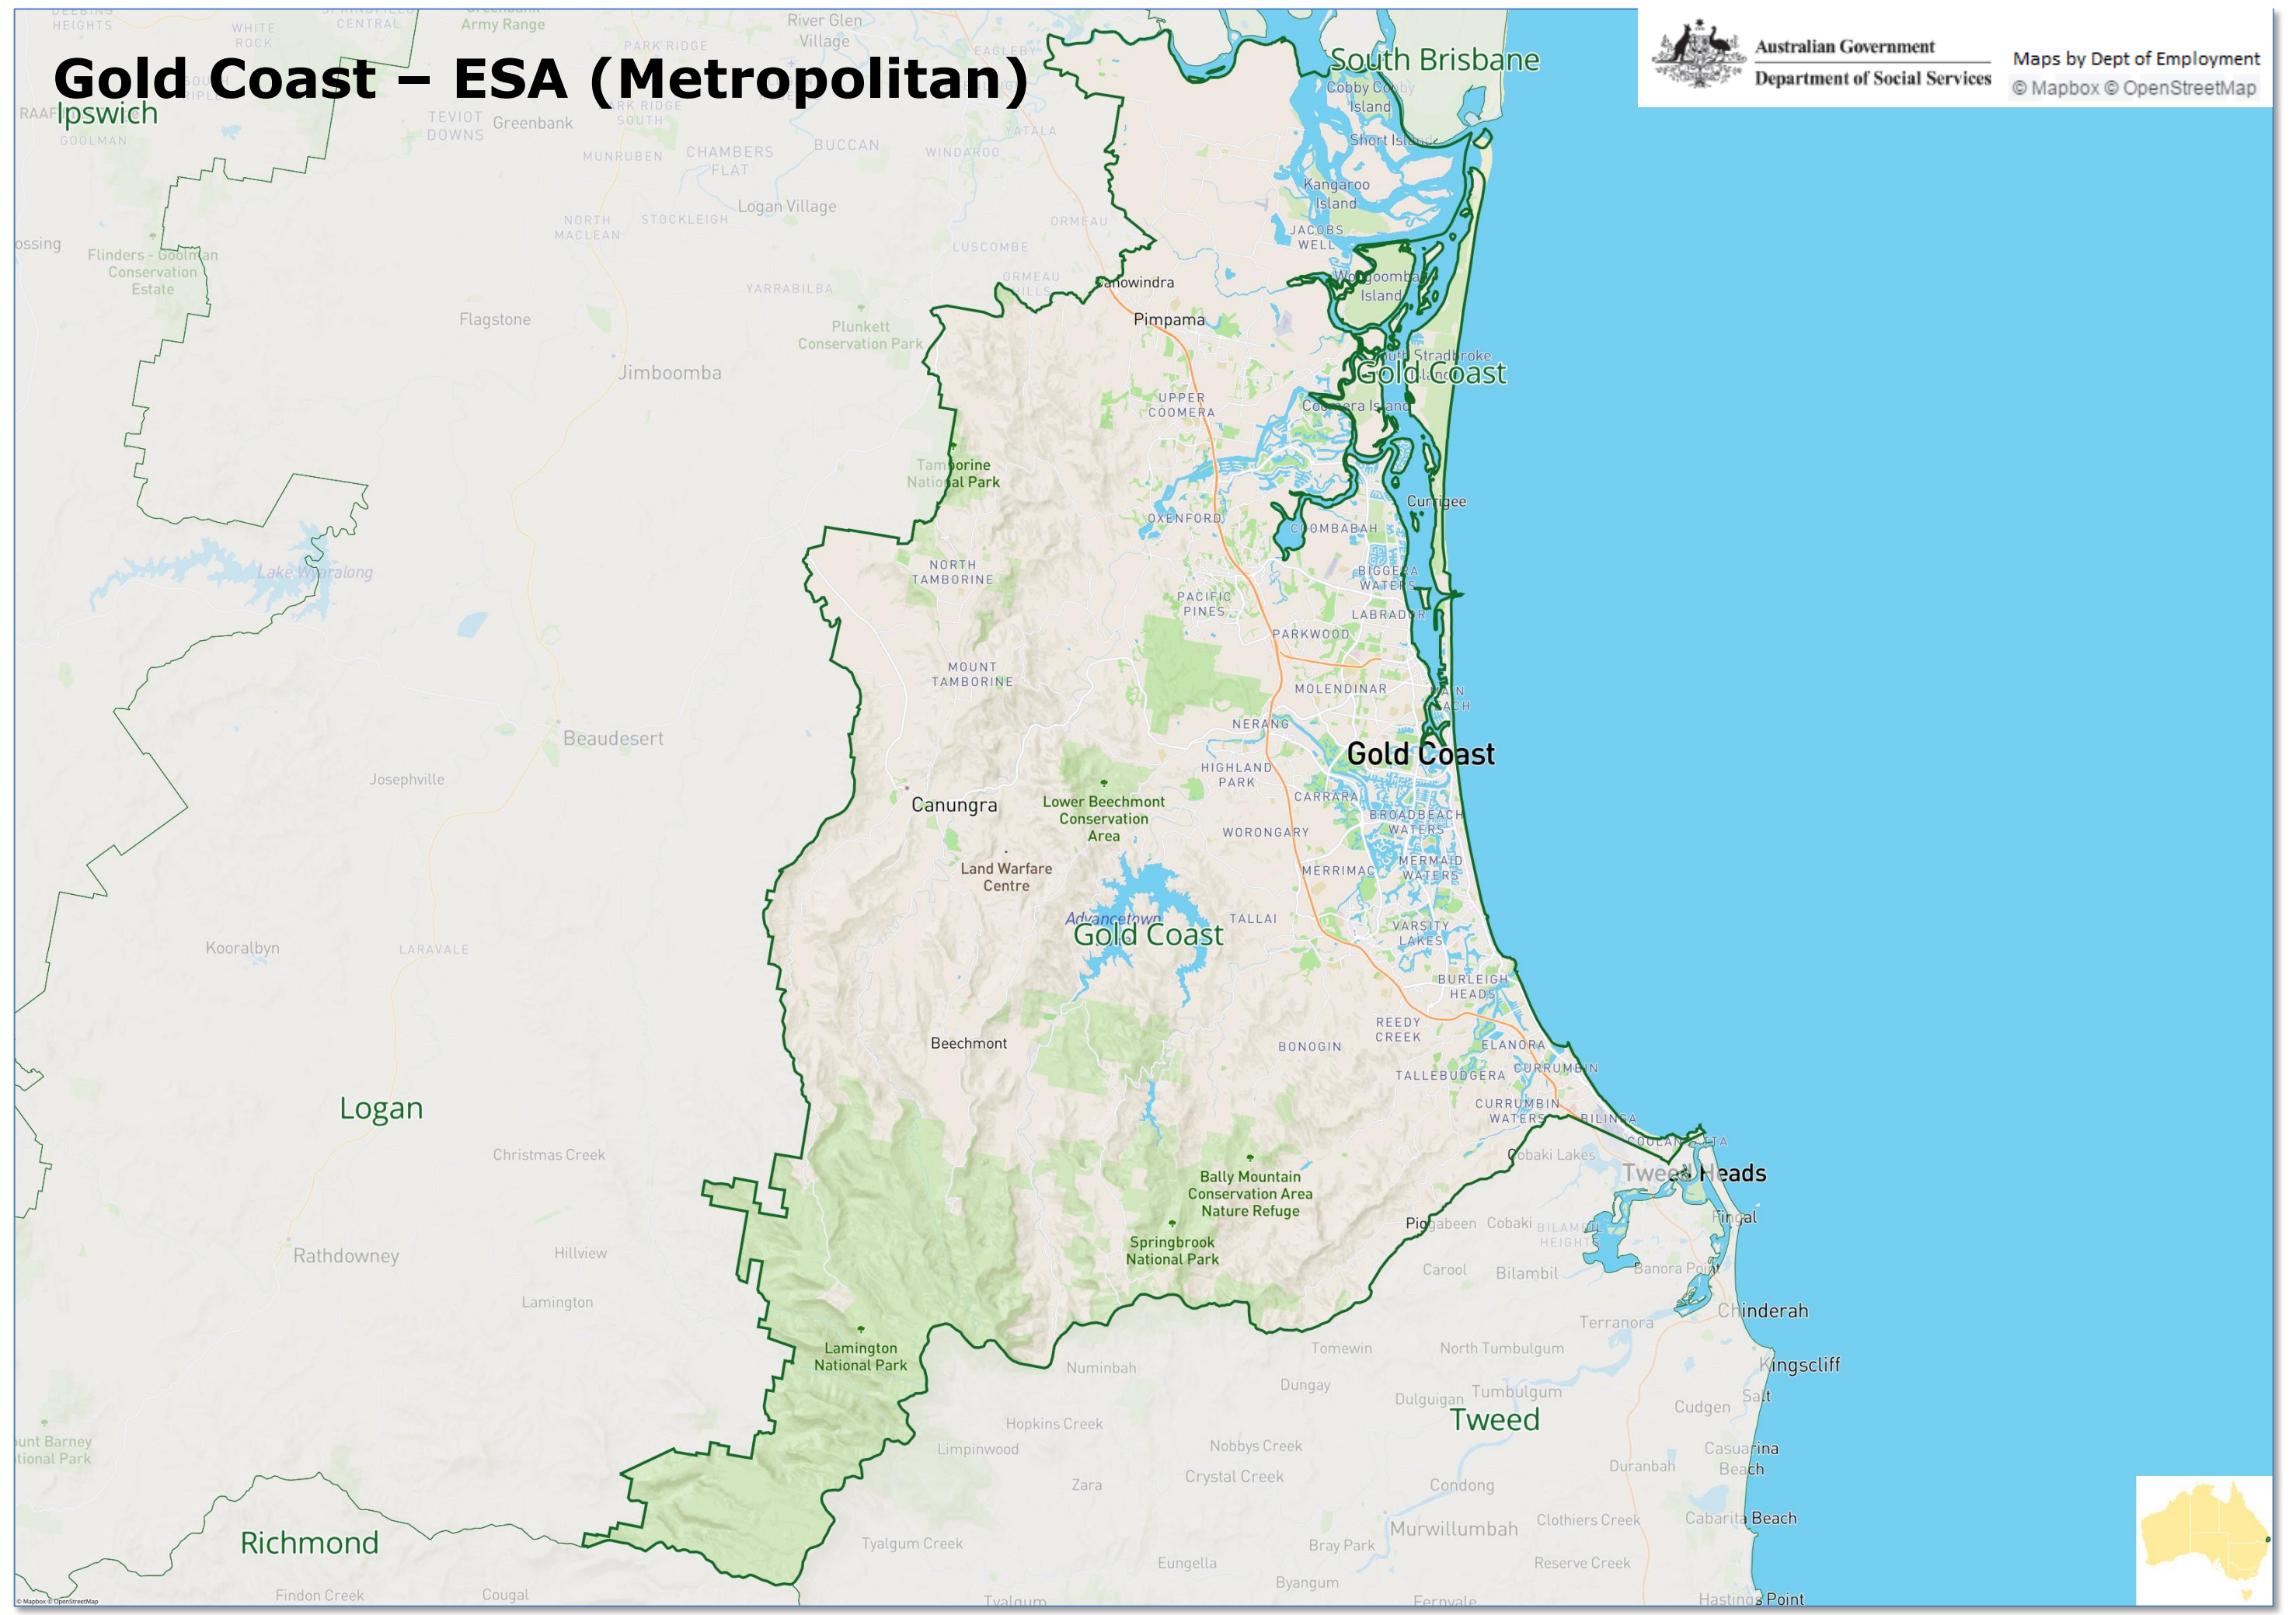

Gold Coast – ESA (Metropolitan)

Ipswich

Australian Government
Department of Social Services

Maps by Dept of Employment
© Mapbox © OpenStreetMap