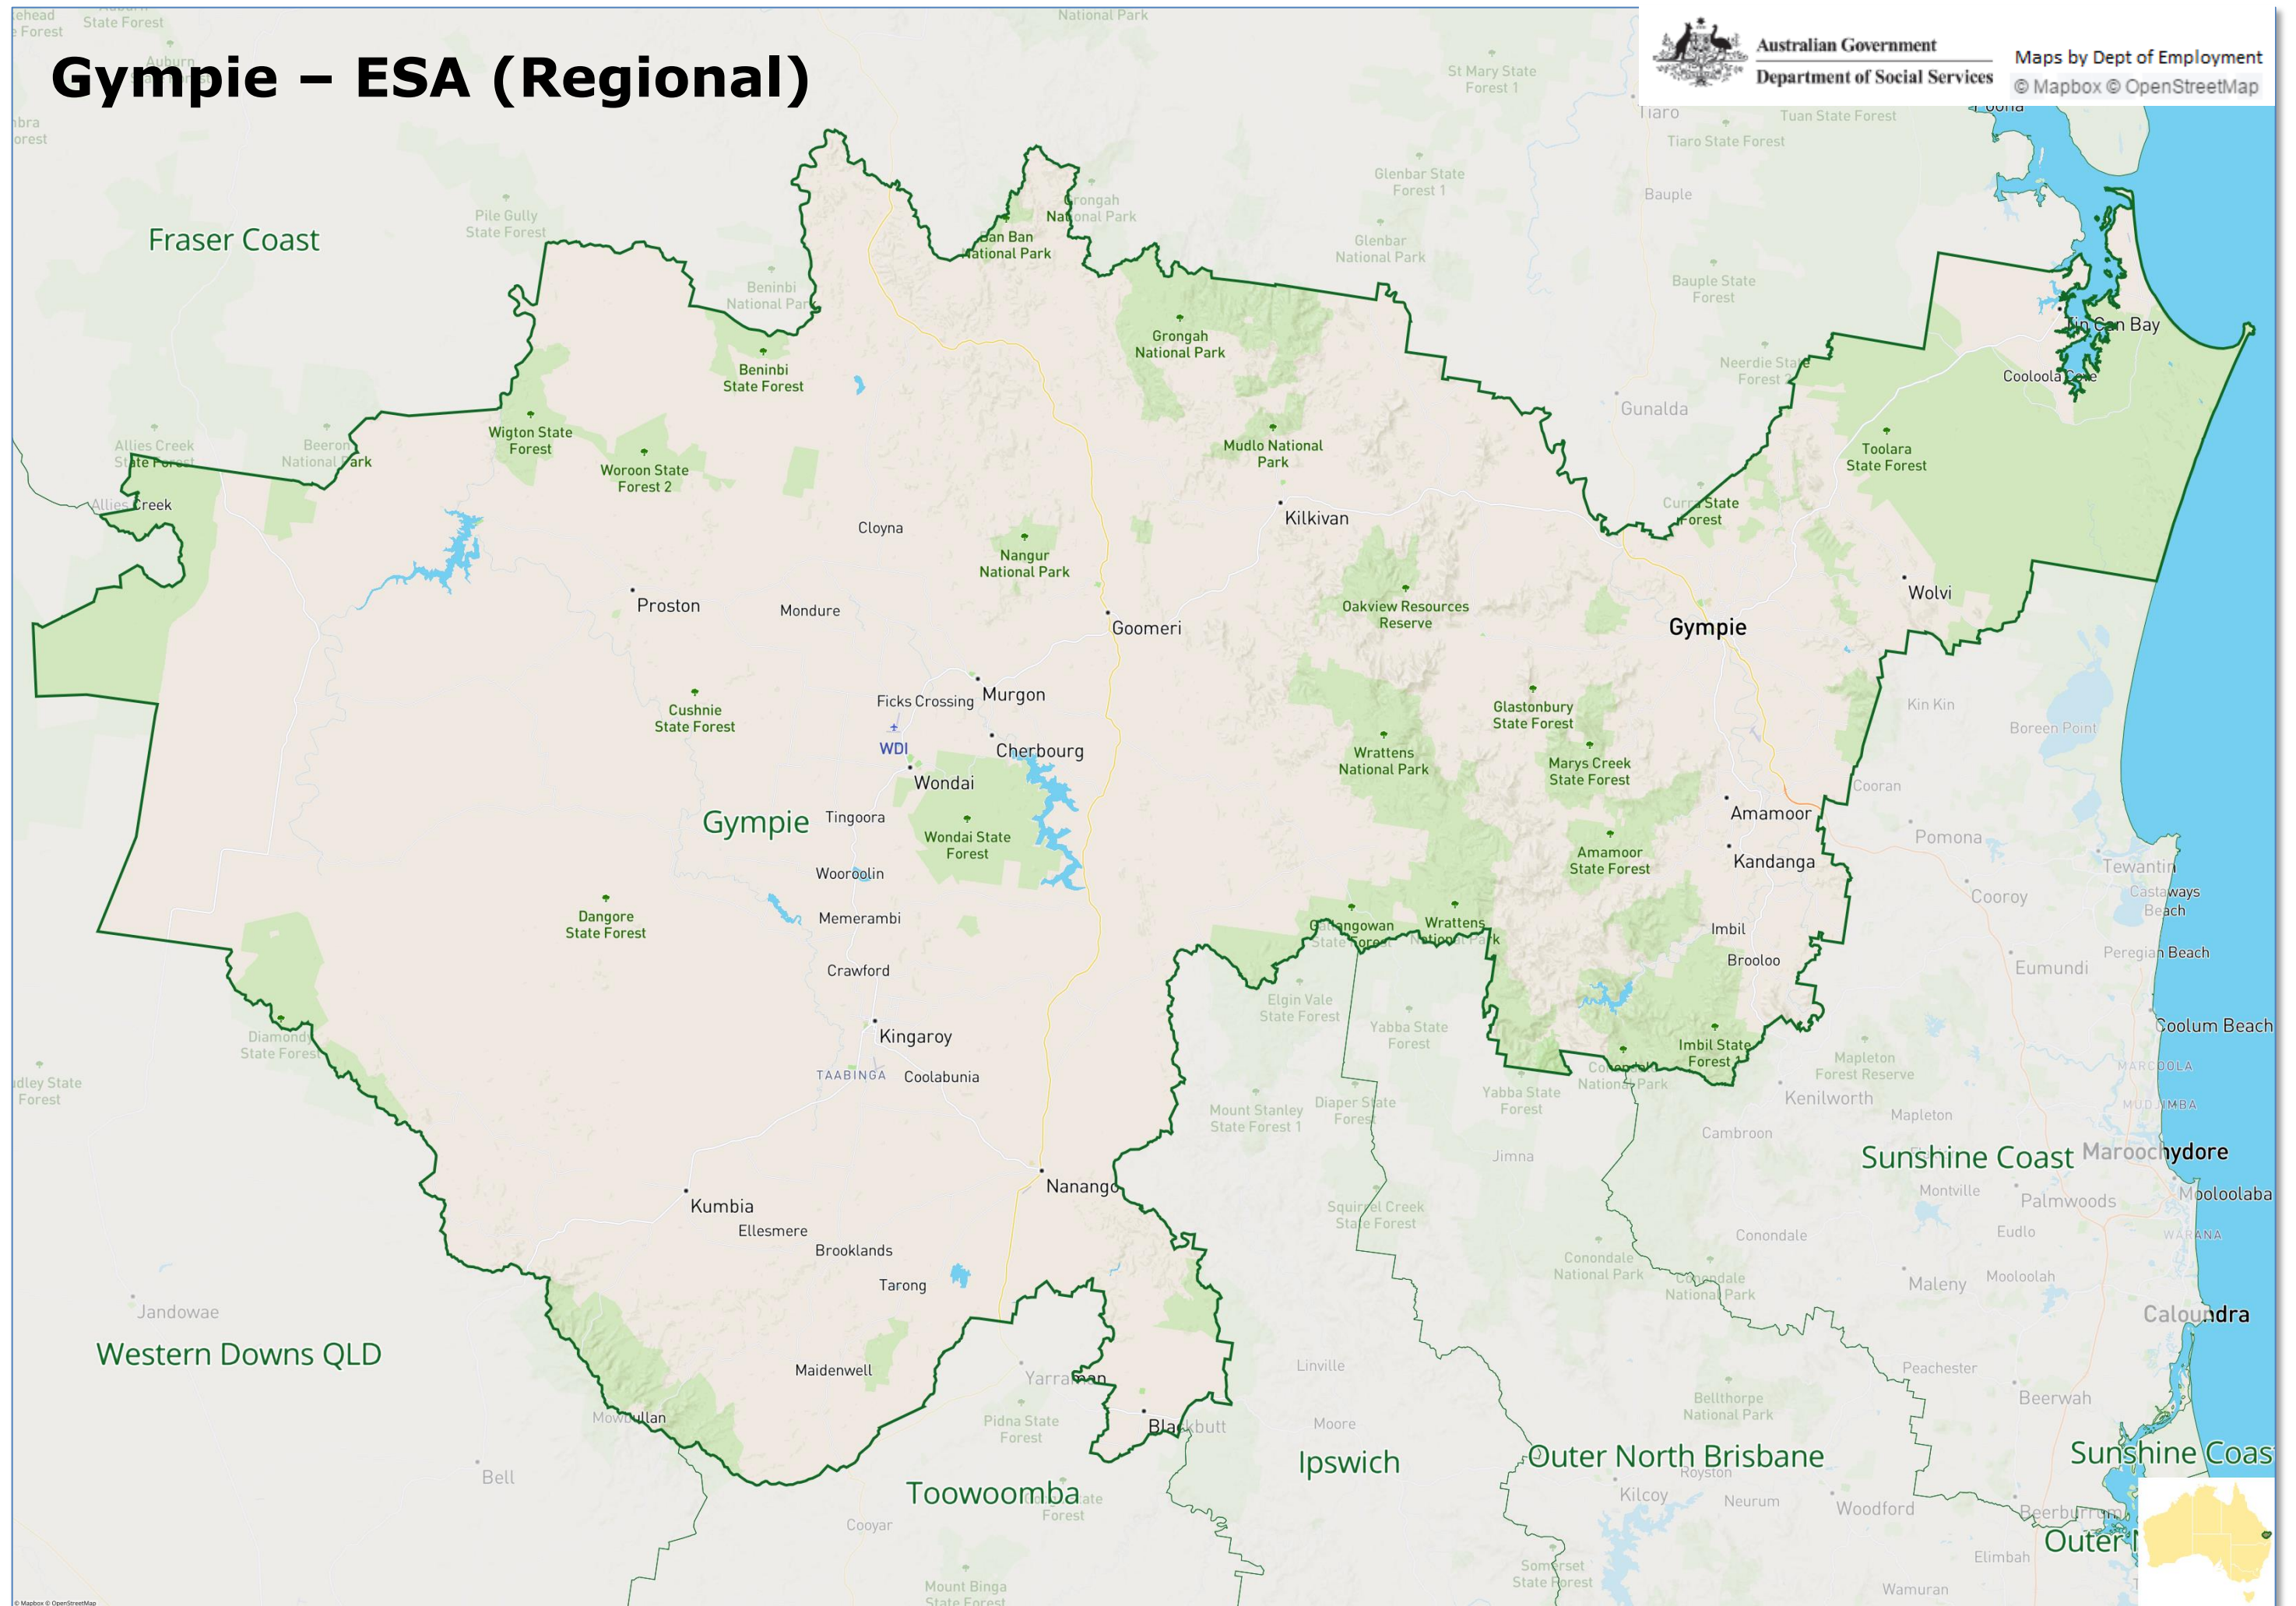

Maps by Dept of Employment
© Mapbox © OpenStreetMap

Darwin – ESA (Regional)

Australian Government
Department of Social Services

Maps by Dept of Employment
© Mapbox © OpenStreetMap

East Metro – ESA (Metropolitan)

Maps by Dept of Employment
© Mapbox © OpenStreetMap

Goldfields/Esperance WA – ESA (Regional)

Gympie – ESA (Regional)

Australian Government
Department of Social Services

Maps by Dept of Employment
© Mapbox © OpenStreetMap

Ipswich – ESA (Metropolitan)

Australian Government
Department of Social Services

Maps by Dept of Employment
© Mapbox © OpenStreetMap

Kimberley - ESA (Regional)

Logan – ESA (Metropolitan)

Australian Government
Department of Social Services