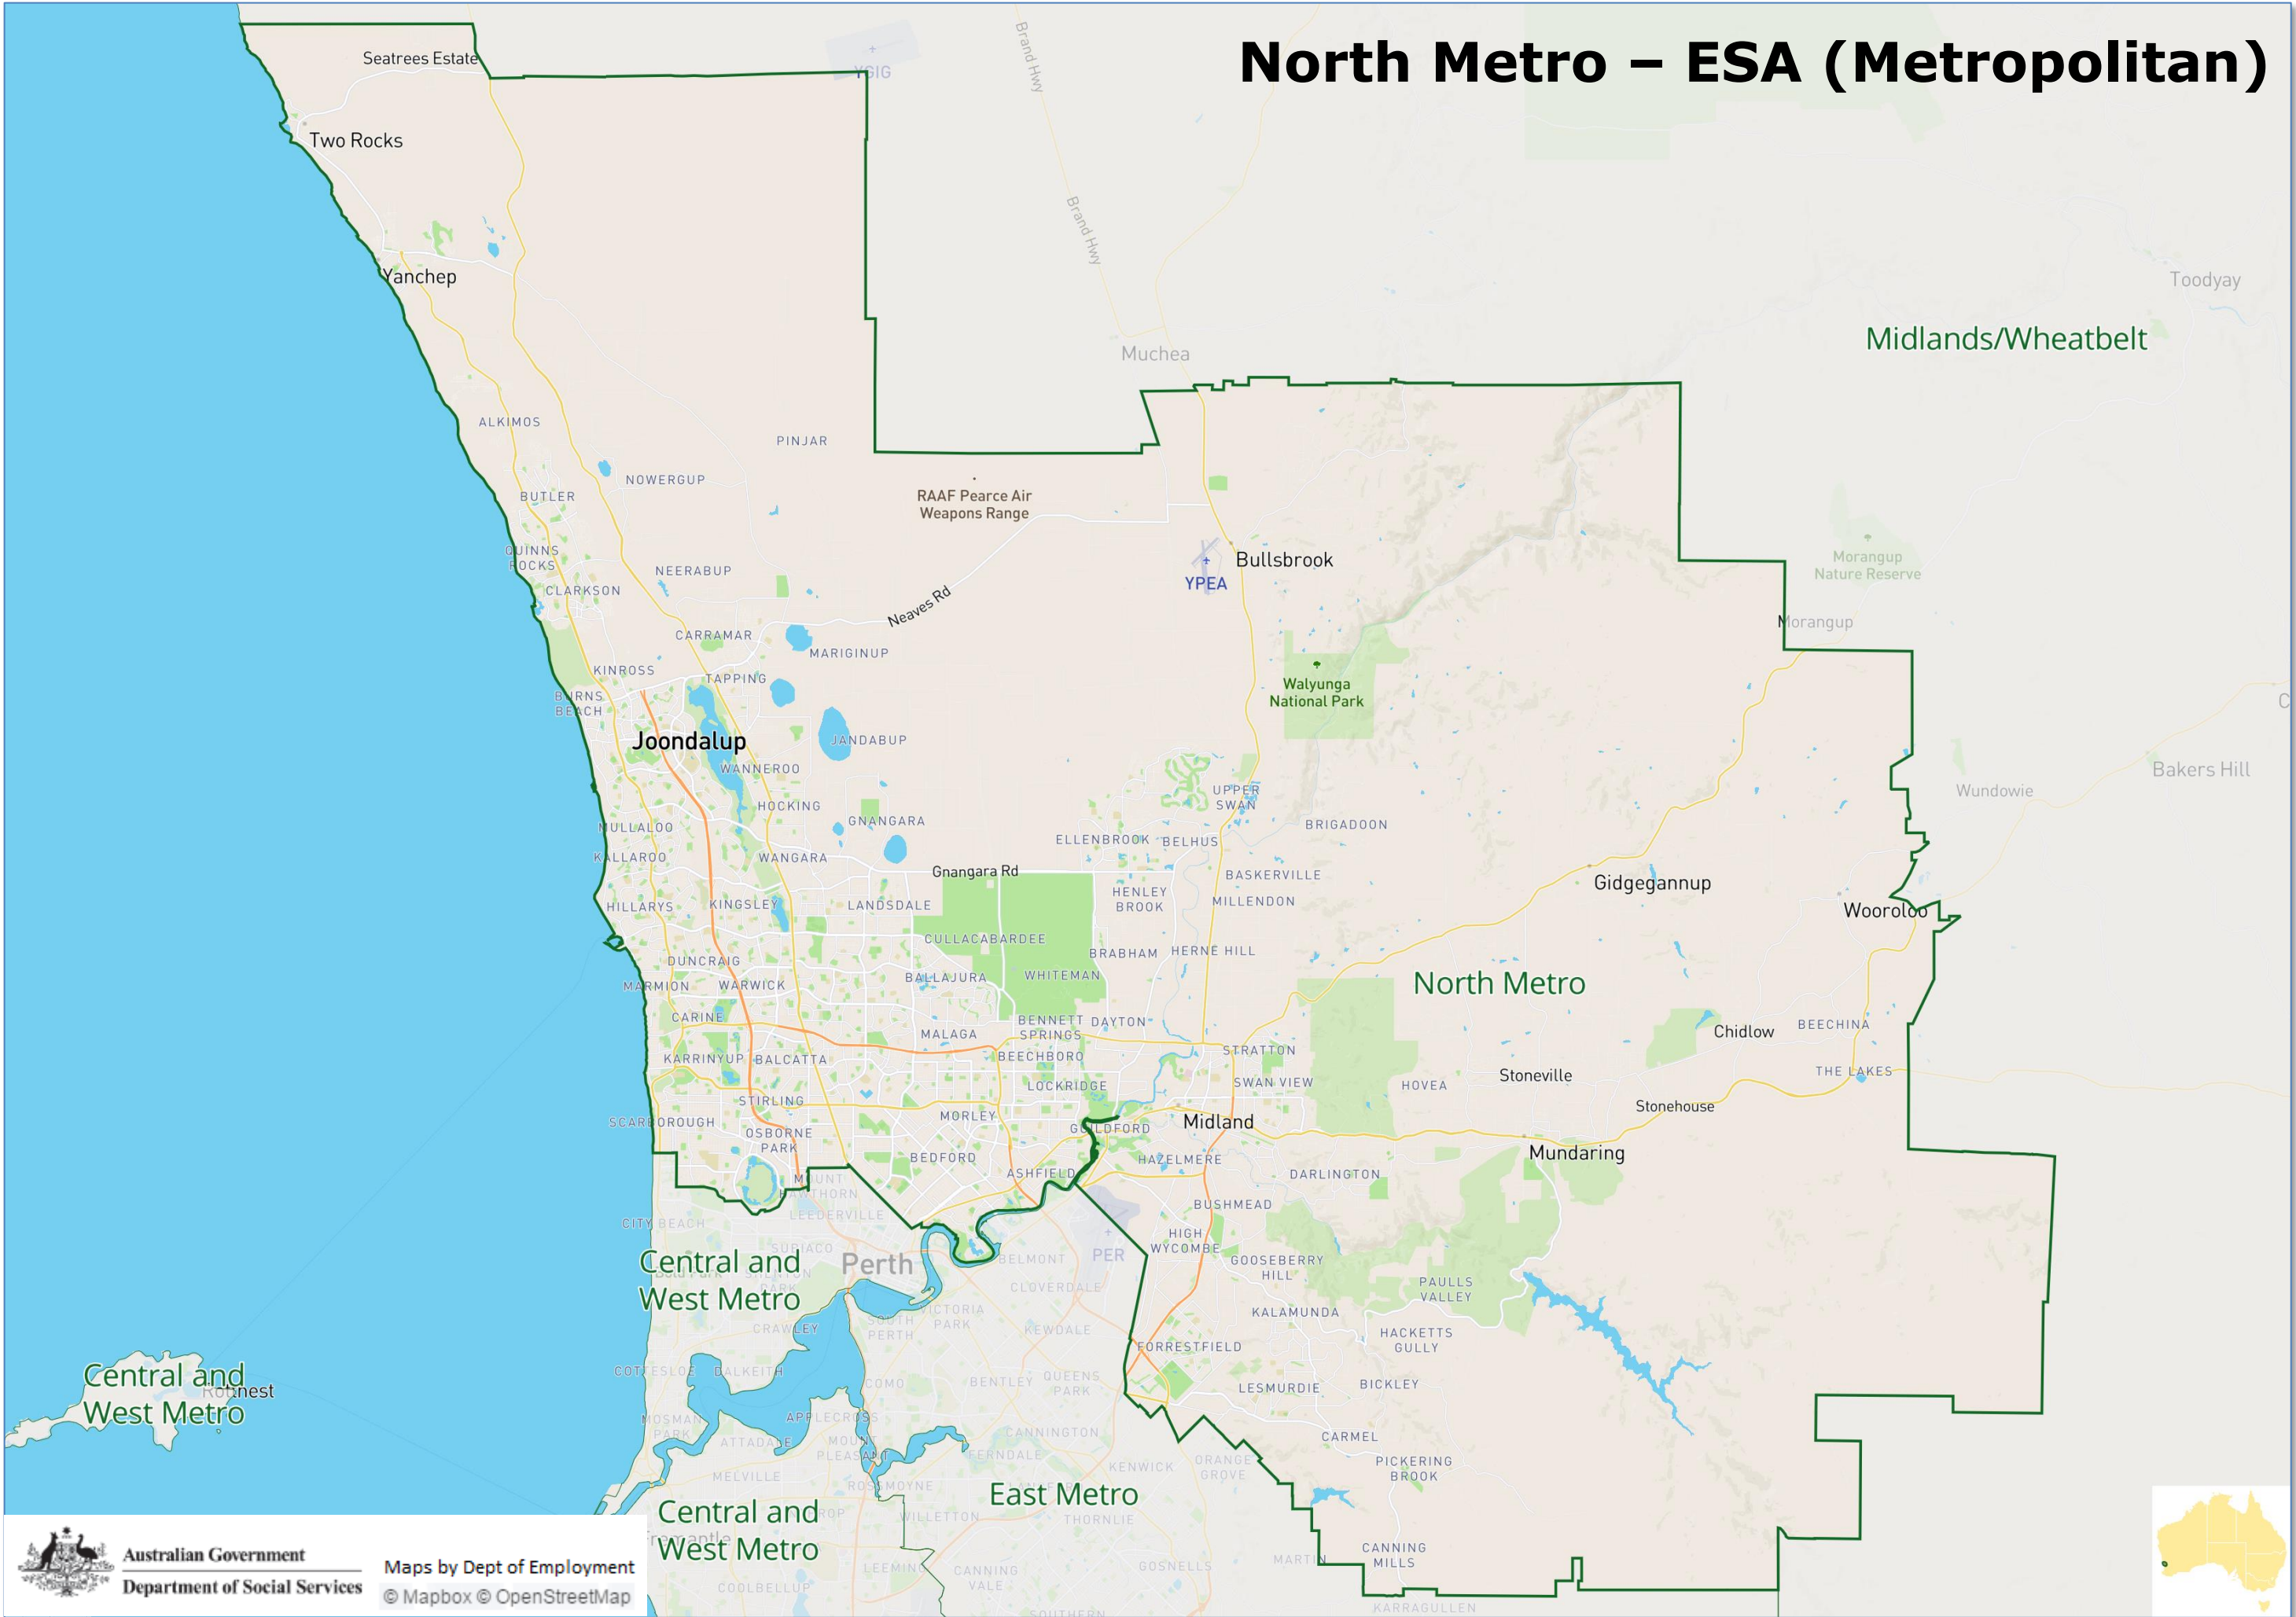

Australian Government
Department of Social Services

Maps by Dept of Employment
© Mapbox © OpenStreetMap

Midlands/Wheatbelt – ESA (Regional)

Australian Government
Department of Social Services

Maps by Dept of Employment
© Mapbox © OpenStreetMap

Mount Isa QLD – ESA (Regional)

Australian Government
Department of Social Services

Maps by Dept of Employment
© Mapbox © OpenStreetMap

Outer North Brisbane

North Brisbane

South Brisbane

North Brisbane – ESA (Metropolitan)

North Metro – ESA (Metropolitan)

Outer North Brisbane – ESA (Metropolitan)

South Brisbane – ESA (Metropolitan)

Australian Government
Department of Social Services

Maps by Dept of Employment
© Mapbox © OpenStreetMap