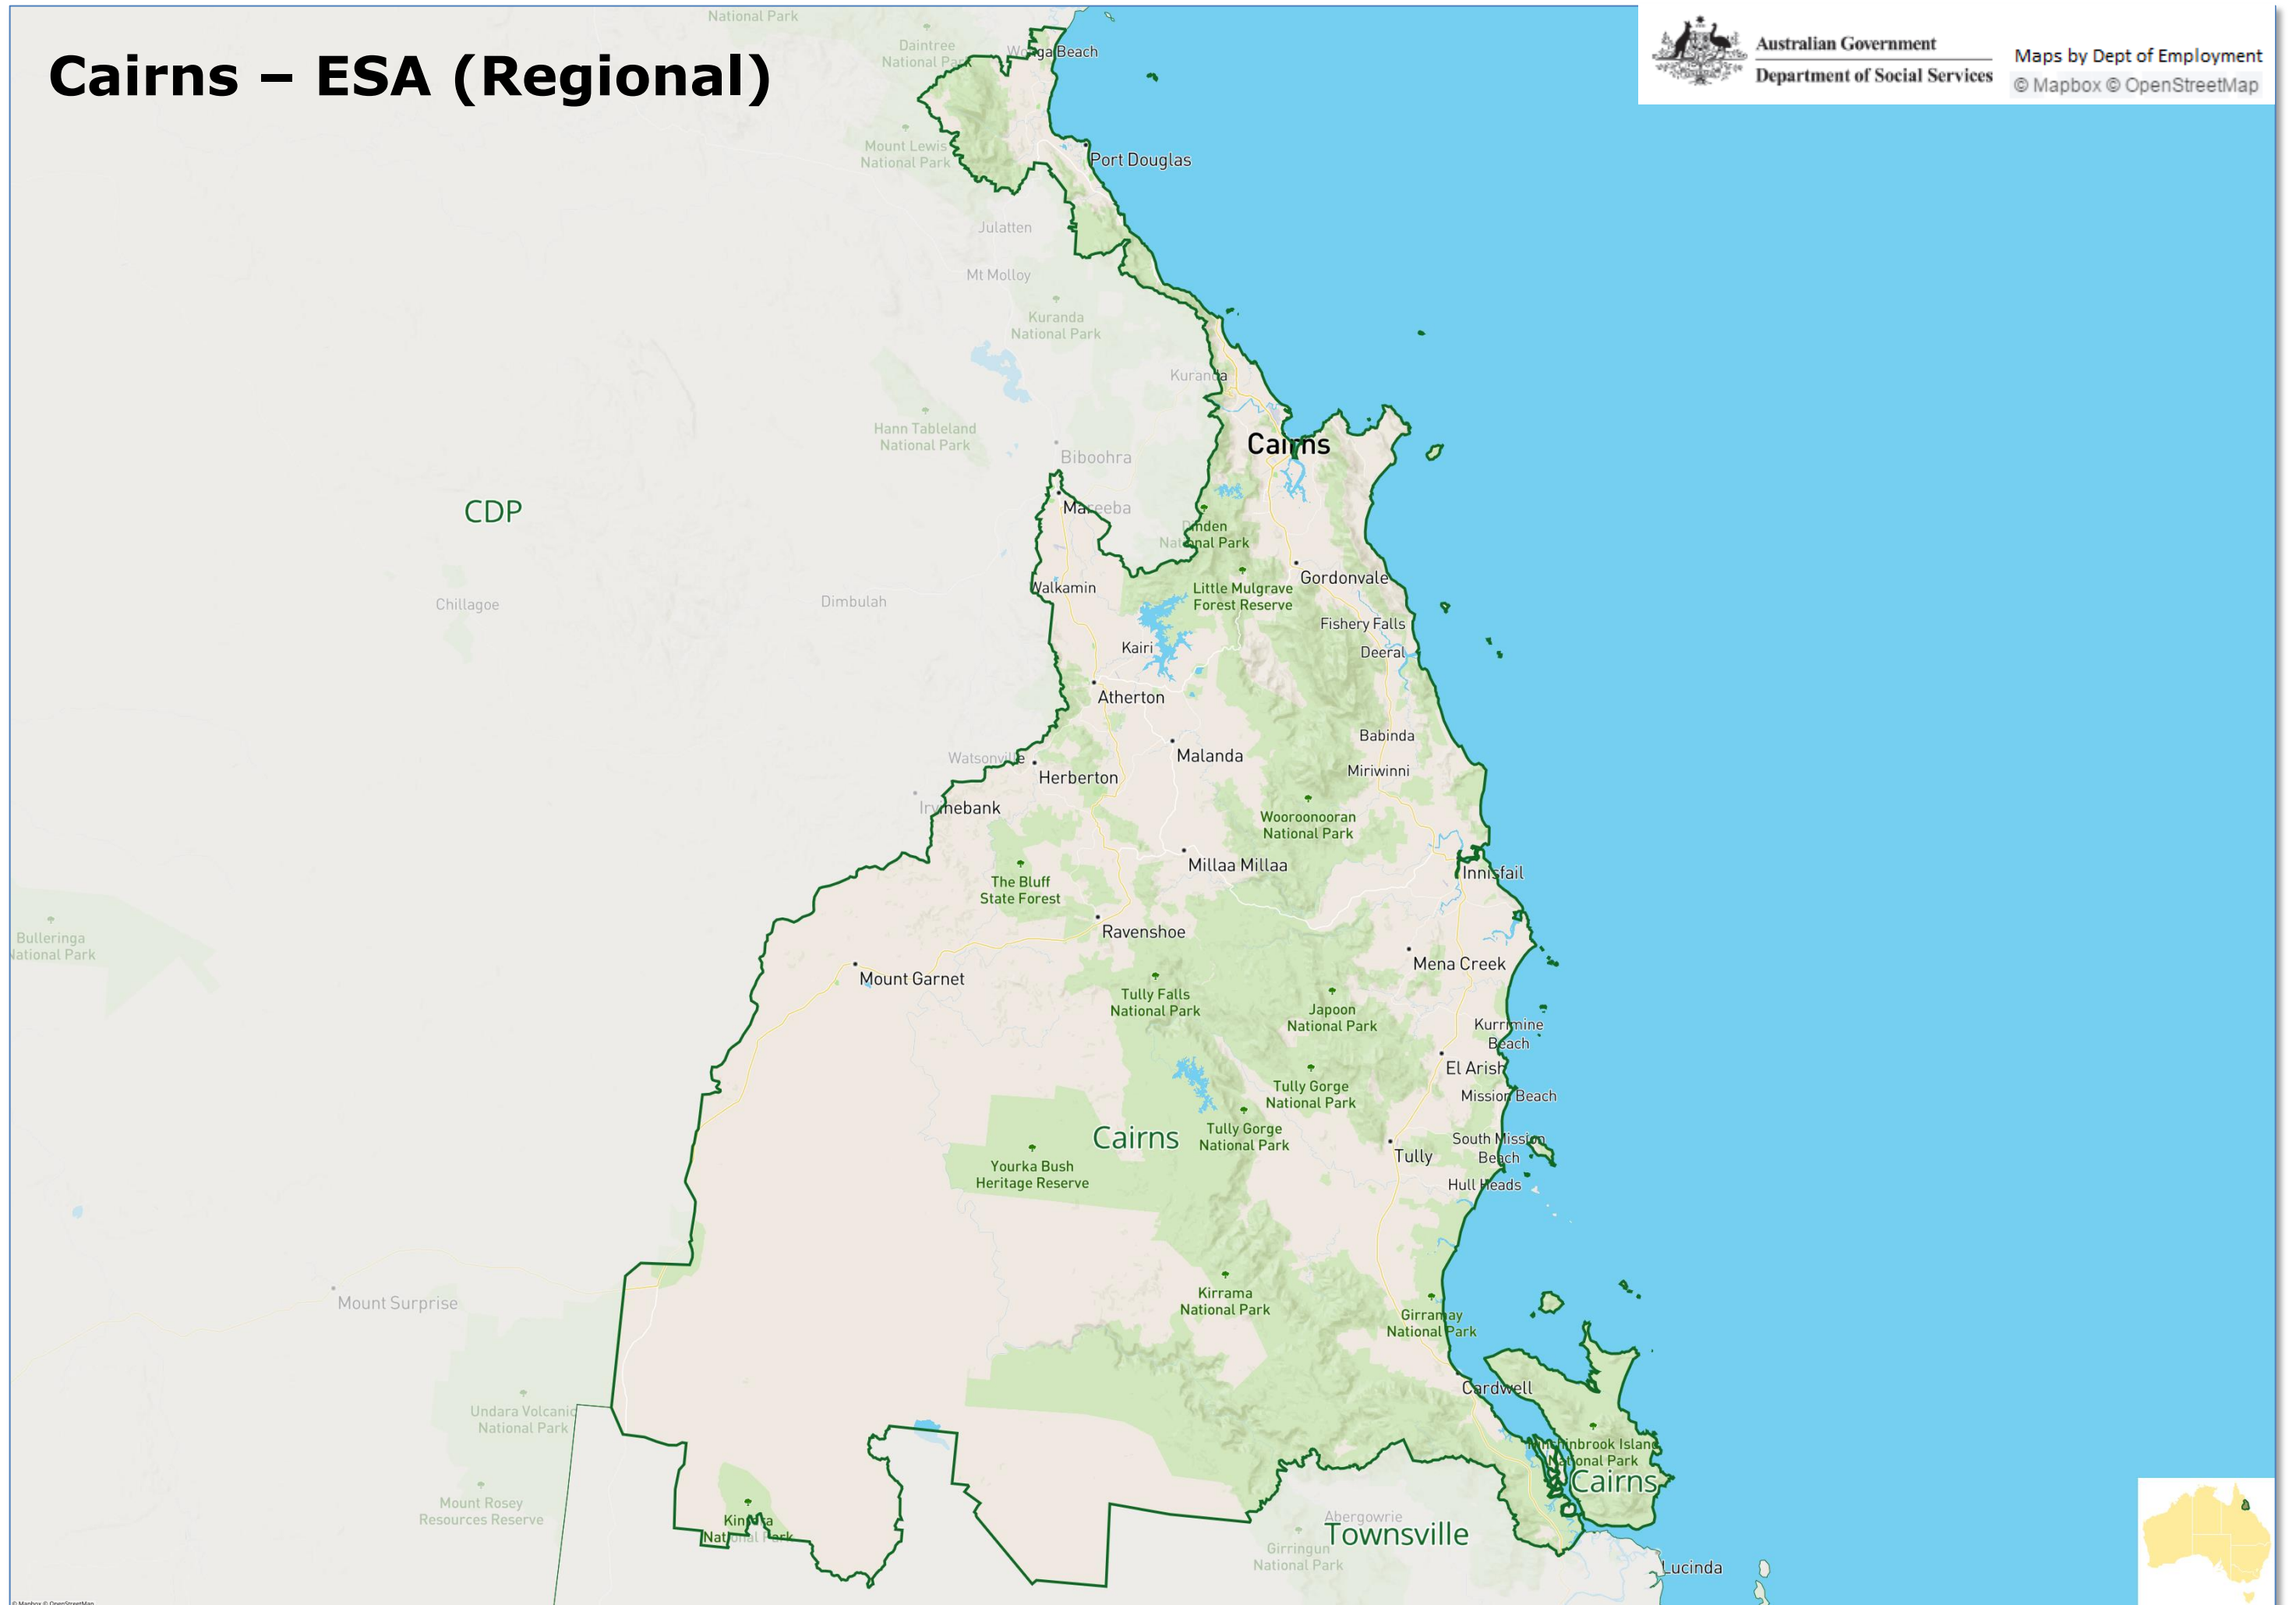

Alice Springs NT – ESA (Regional)

Australian Government
Department of Social Services

Maps by Dept of Employment
© Mapbox © OpenStreetMap

Bundaberg – ESA (Regional)

Australian Government
Department of Social Services

Maps by Dept of Employment
© Mapbox © OpenStreetMap

Cairns – ESA (Regional)

Australian Government
Department of Social Services

Maps by Dept of Employment
© Mapbox © OpenStreetMap

Capricornia - ESA (Regional)

Central and West Metro – ESA (Metropolitan)

Australian Government
Department of Social Services

Maps by Dept of Employment
© Mapbox © OpenStreetMap

Dale - ESA (Metropolitan)

Australian Government
Department of Social Services

Maps by Dept of Employment
© Mapbox © OpenStreetMap

Darwin – ESA (Regional)

Australian Government
Department of Social Services

Maps by Dept of Employment
© Mapbox © OpenStreetMap

East Metro – ESA (Metropolitan)