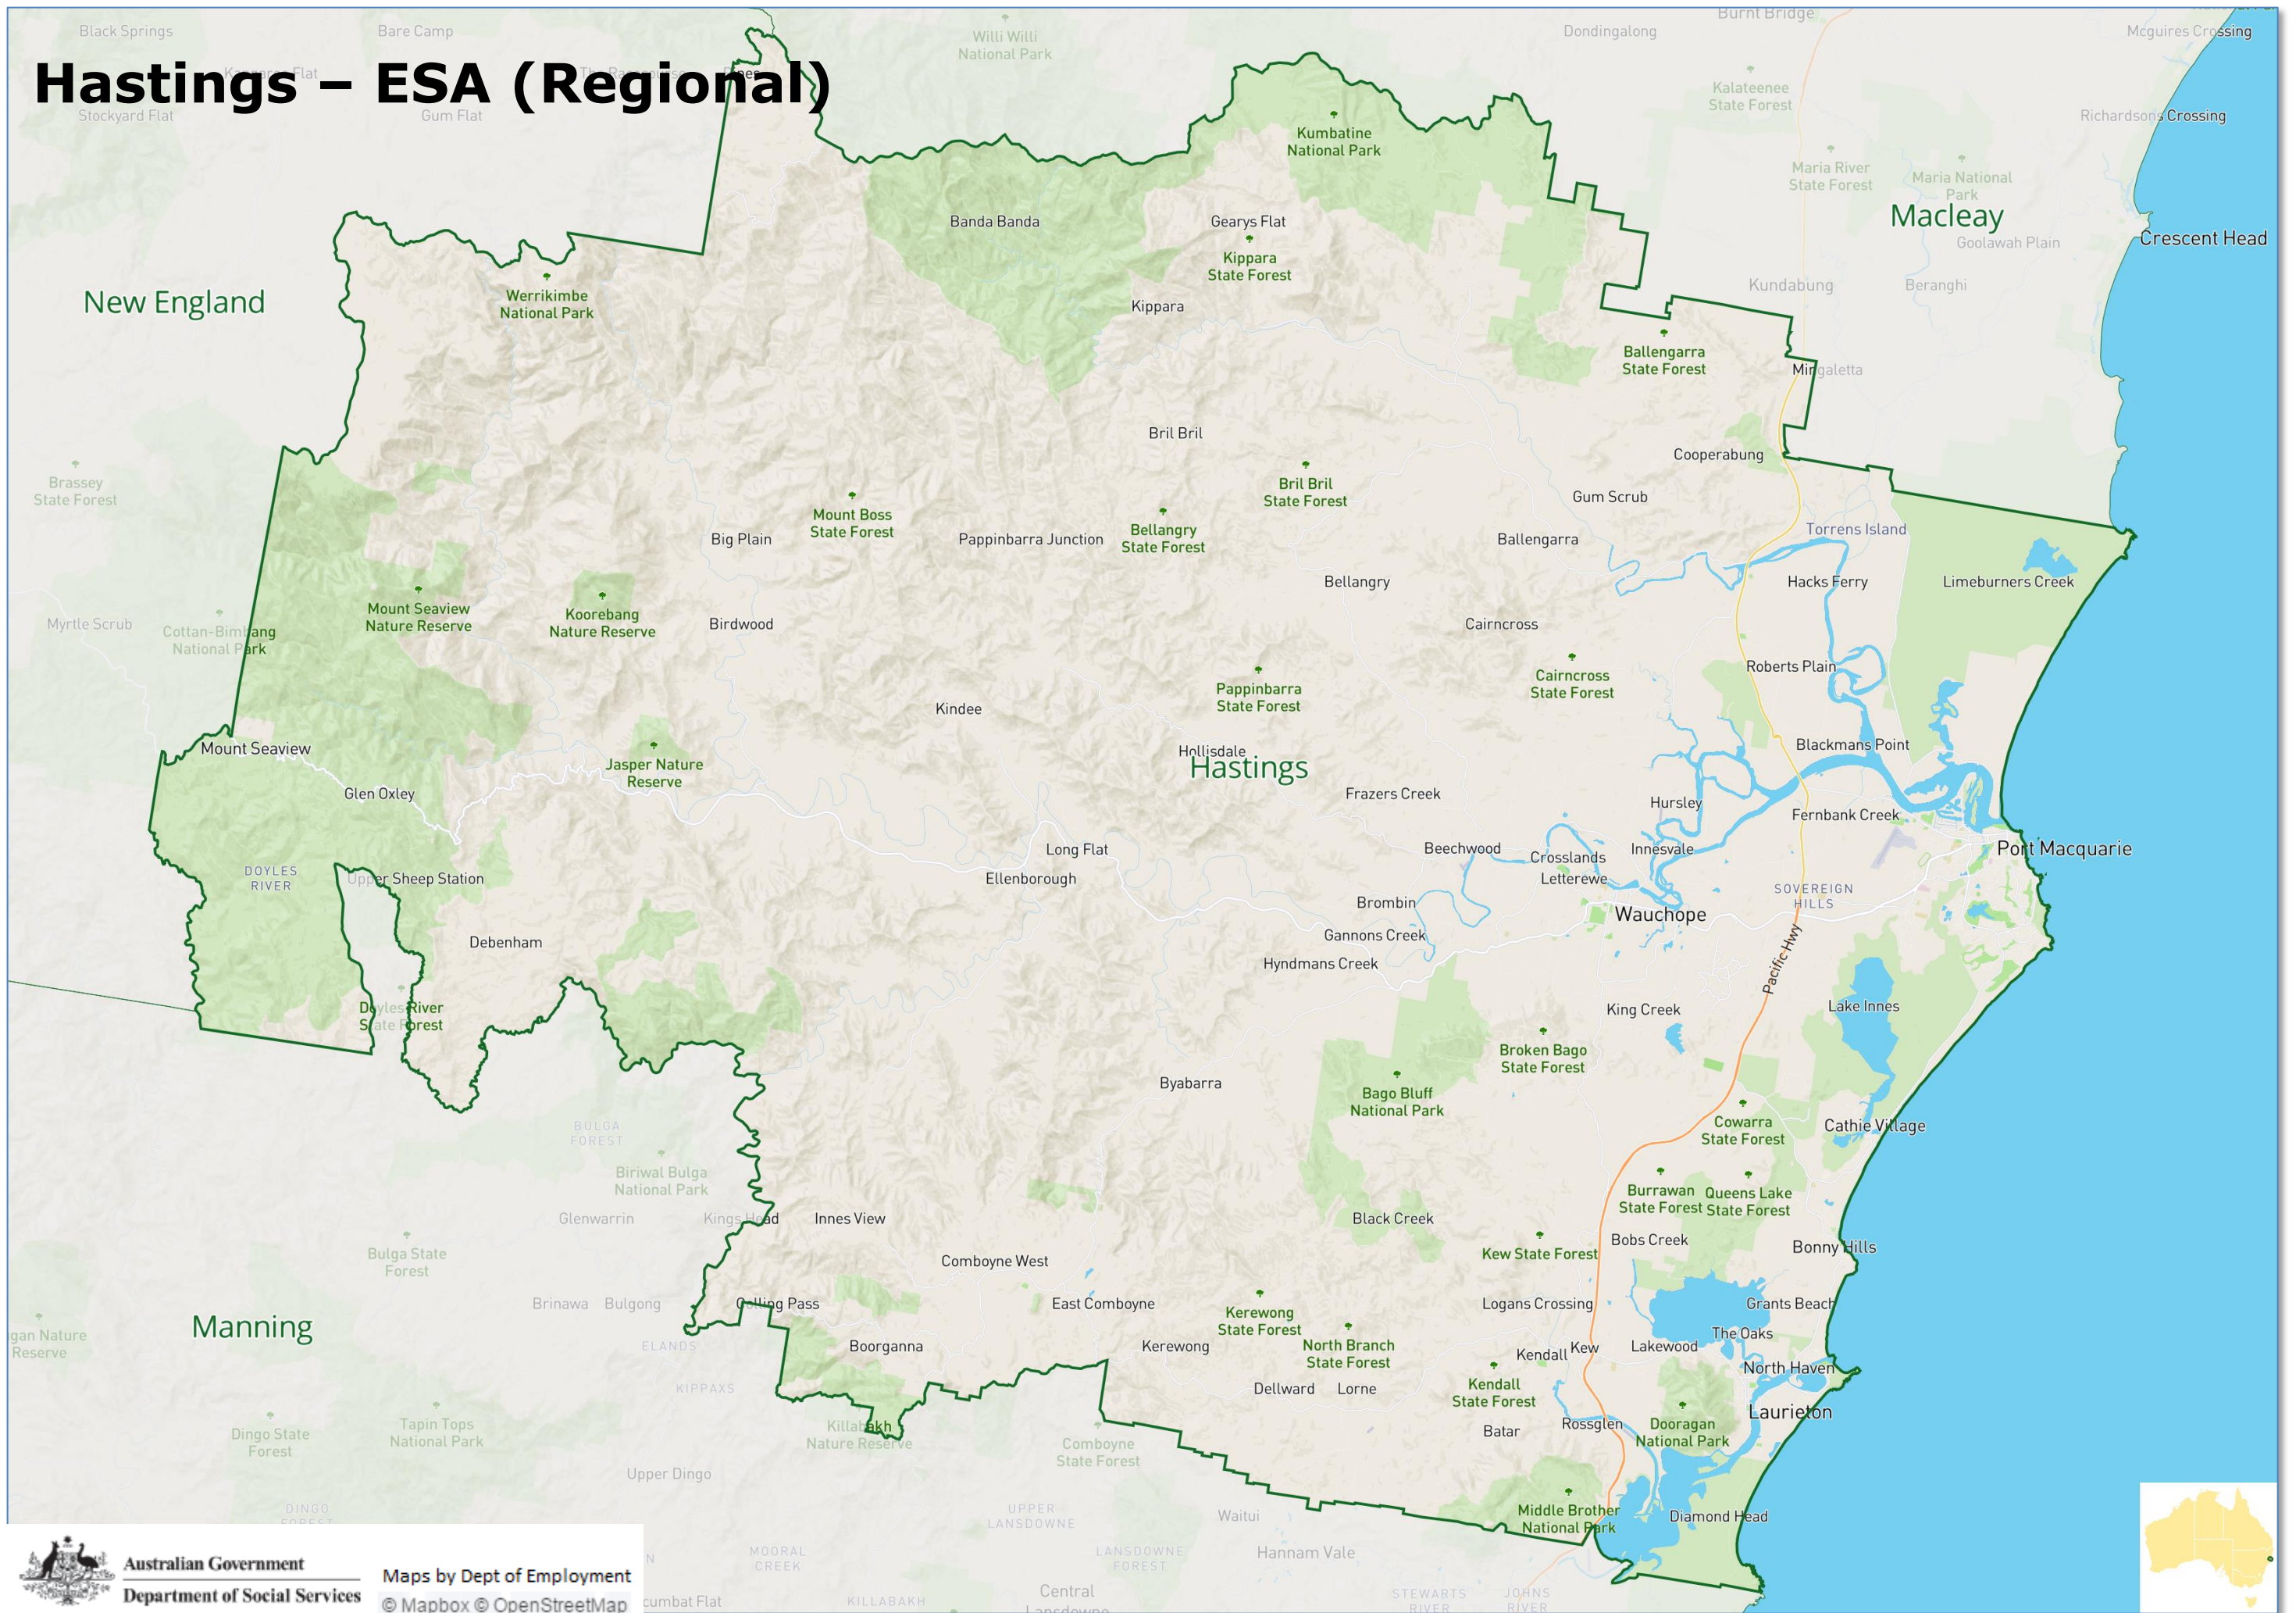

Maps by Dept of Employment
© Mapbox © OpenStreetMap

Coffs Harbour – ESA (Regional)

Eastern Suburbs- ESA (Metropolitan)

Eurobodalla - ESA (Regional)

Far West NSW – ESA (Regional)

Gwydir Namoi – ESA (Regional)

Hastings – ESA (Regional)

Hunter – ESA (Metropolitan)

Inner Sydney – ESA (Metropolitan)

Inner Western Sydney – ESA (Metropolitan)

Keepit – ESA (Regional)

Kiewa – ESA (Regional)

Australian Government
Department of Social Services

Maps by Dept of Employment
© Mapbox © OpenStreetMap

Lachlan – ESA (Regional)

Lower Hunter – ESA (Metropolitan)

Lower South Coast – ESA (Regional)

Macarthur – ESA (Metropolitan)

Macleay – ESA (Regional)

Australian Government
Department of Social Services

Shoalhaven – ESA (Regional)

South Eastern – ESA (Regional)

Southern Ranges – ESA (Regional)

St George Sutherland – ESA (Metropolitan)

Sturt – ESA (Regional)

Tweed – ESA (Metropolitan)

Upper Hunter – ESA (Regional)