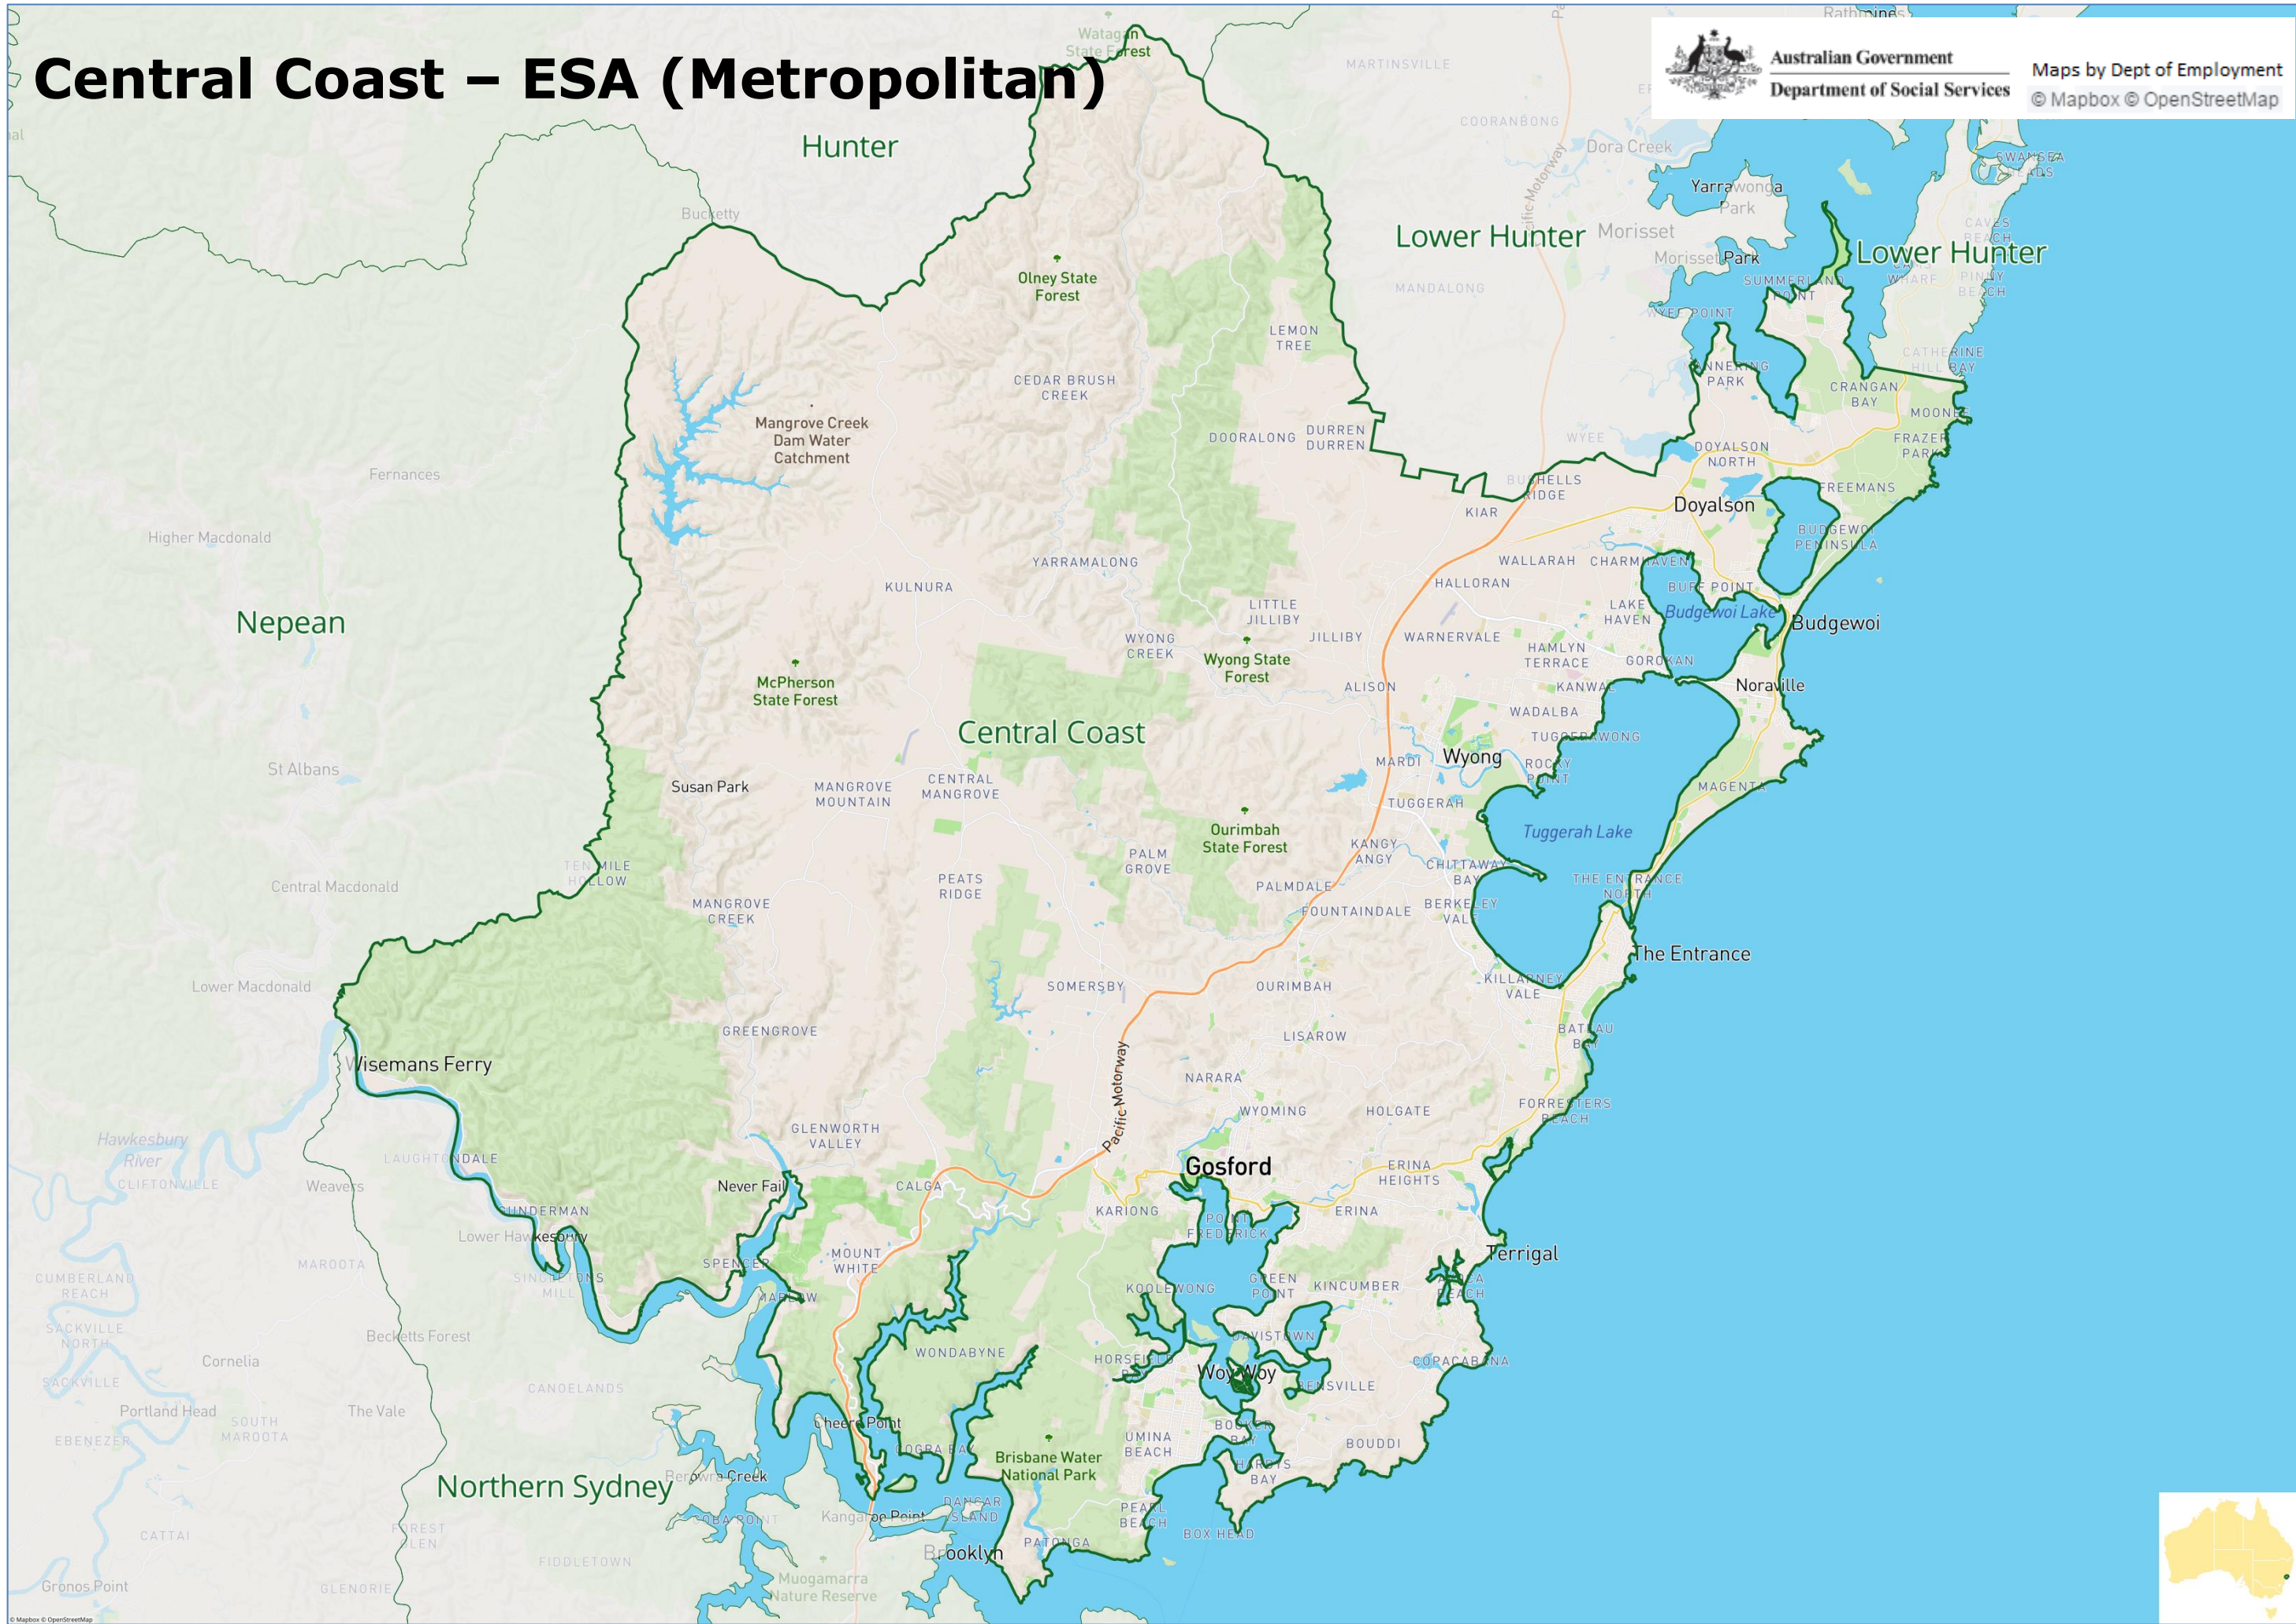

ACT/Queanbeyan – ESA (Metropolitan)

Australian Government
Department of Social Services

Maps by Dept of Employment
© Mapbox © OpenStreetMap

Central Western Sydney

Inner Western Sydney

Inner Sydney

Canterbury/
Bankstown

St George-Sutherland

Liverpool

Canterbury/Bankstown – ESA (Metropolitan)

Central Coast – ESA (Metropolitan)

Central Western Sydney – ESA (Metropolitan)

Chifley – ESA (Regional)

Clarence – ESA (Regional)

Australian Government
Department of Social Services

Maps by Dept of Employment
© Mapbox © OpenStreetMap

Coffs Harbour – ESA (Regional)

Eastern Suburbs- ESA (Metropolitan)

Eurobodalla - ESA (Regional)

Far West NSW – ESA (Regional)

Gwydir Namoi – ESA (Regional)

Shoalhaven – ESA (Regional)

South Eastern – ESA (Regional)

Southern Ranges – ESA (Regional)

St George Sutherland – ESA (Metropolitan)

Sturt – ESA (Regional)

Tweed – ESA (Metropolitan)

Upper Hunter – ESA (Regional)