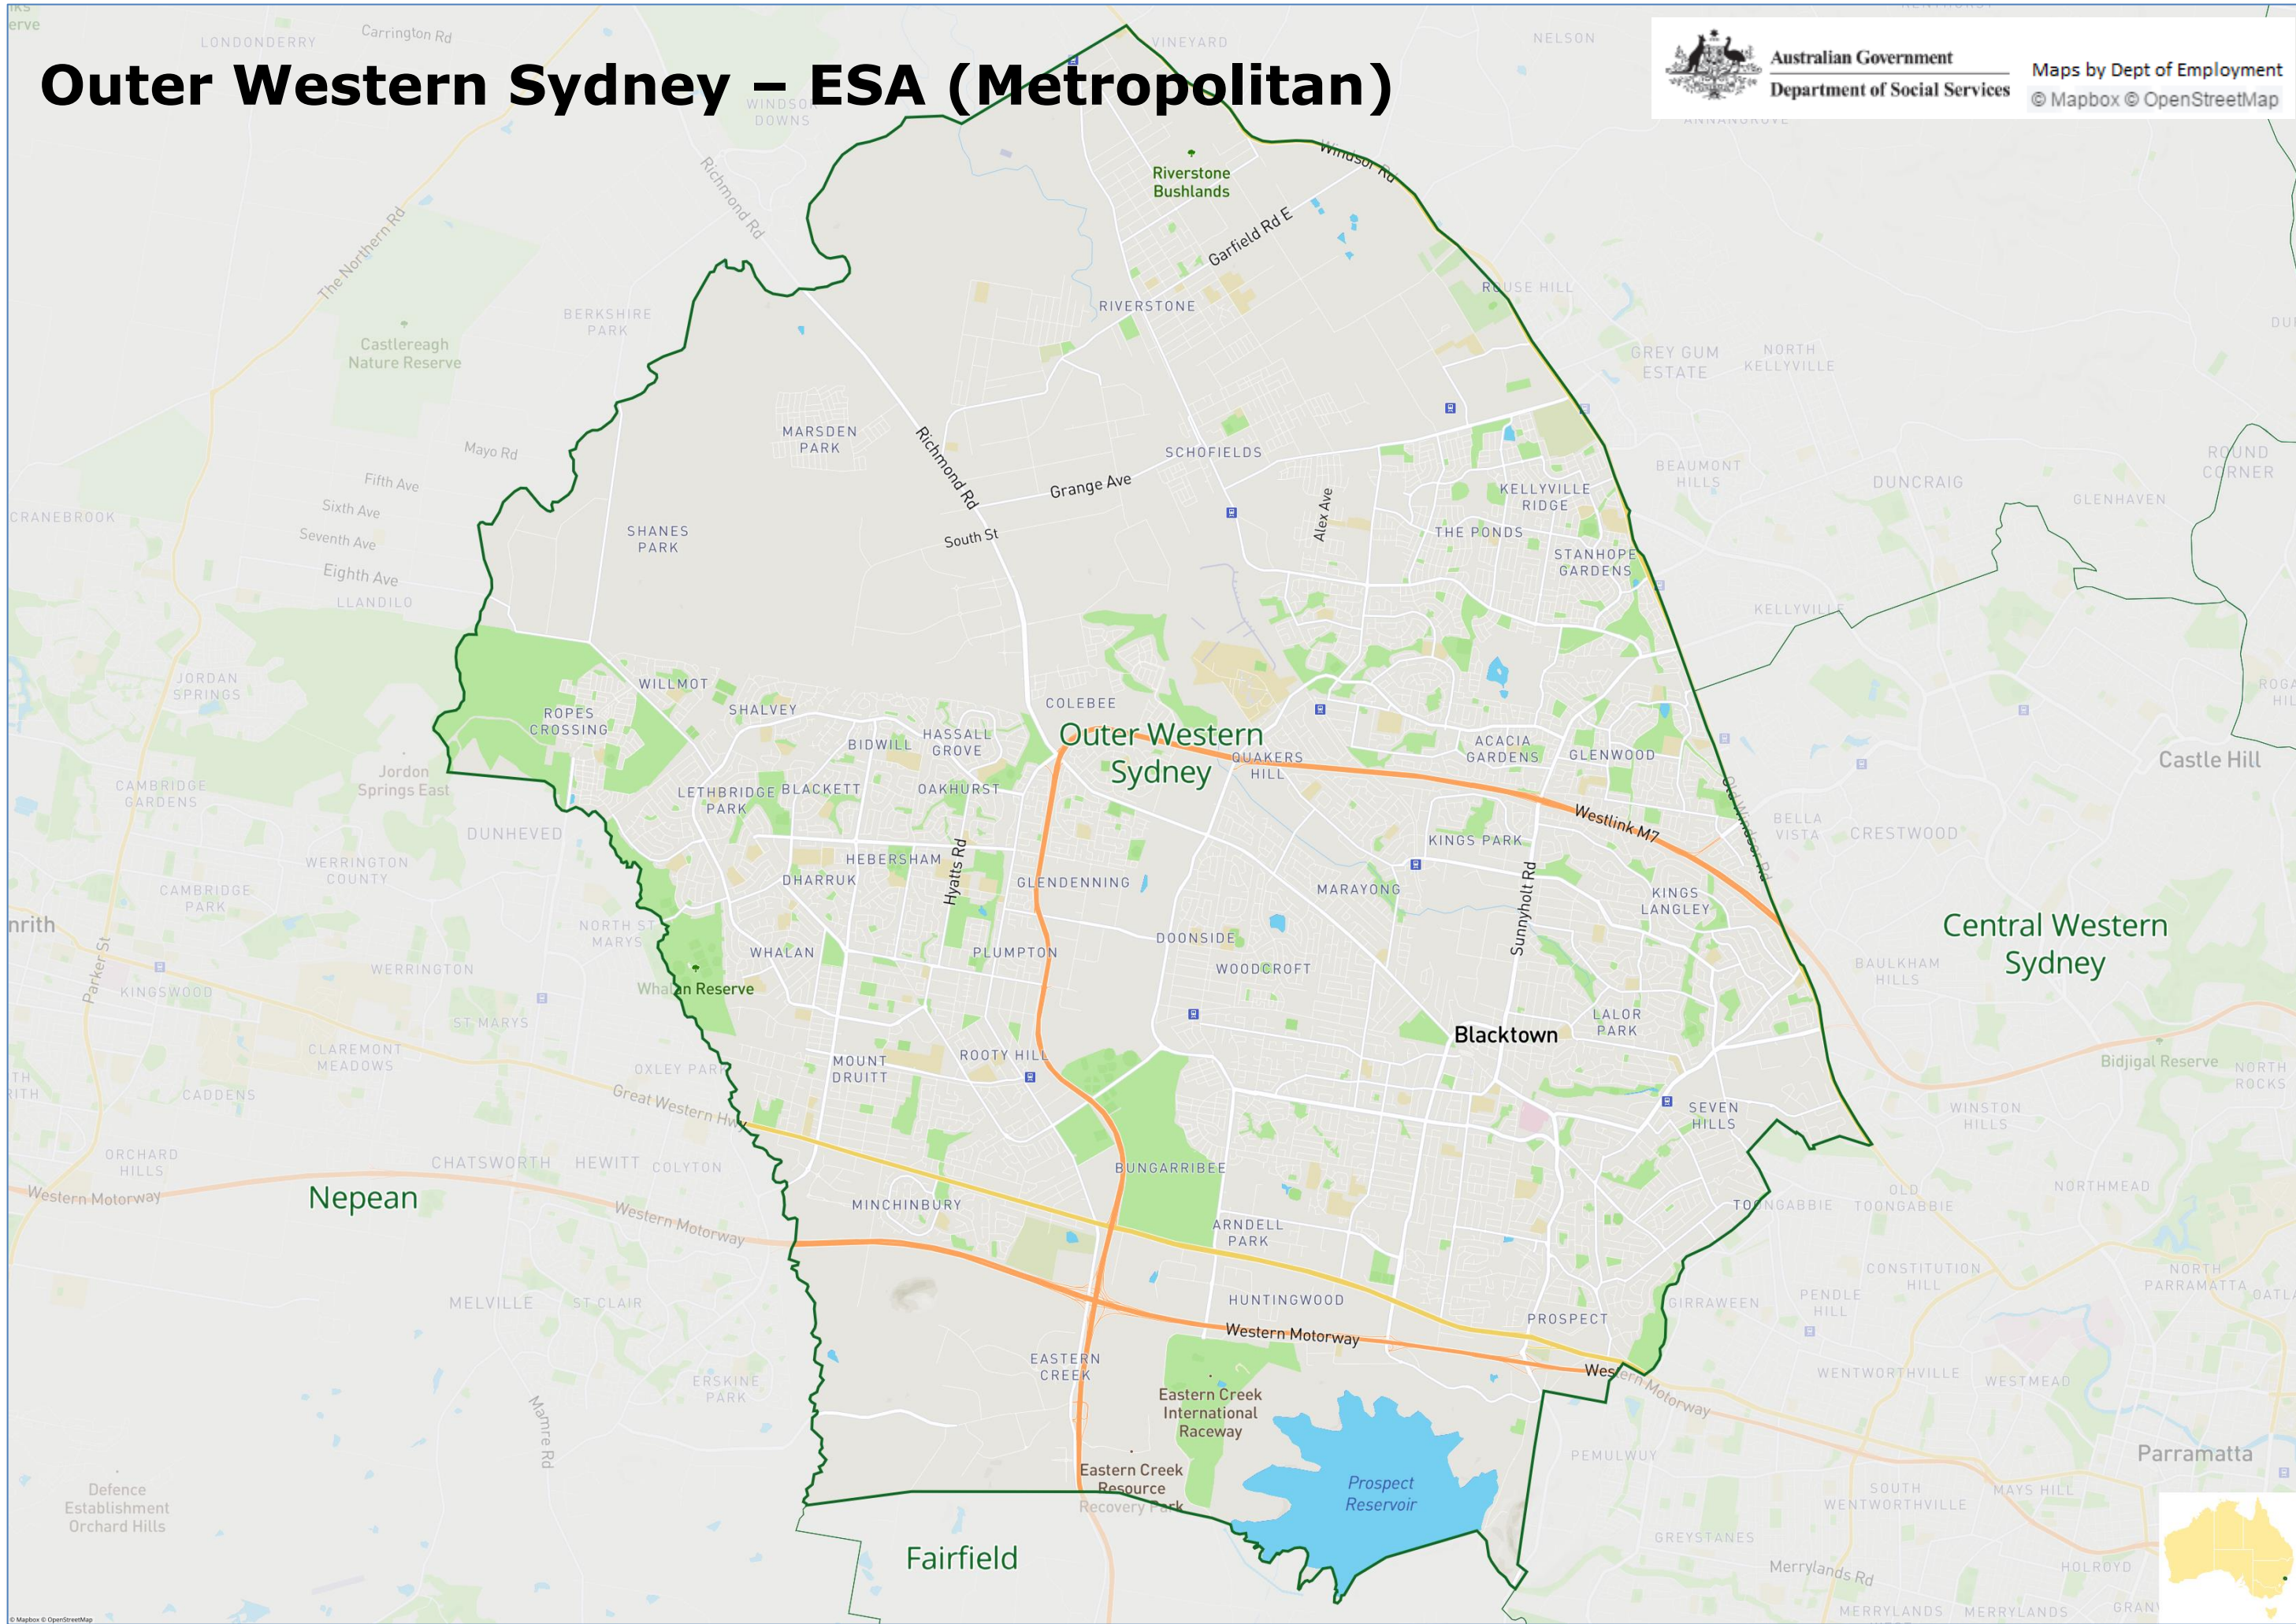

Maps by Dept of Employment
© Mapbox © OpenStreetMap

Manning – ESA (Regional)

New England

Murray Darling – ESA (Regional)

Australian Government
Department of Social Services

Maps by Dept of Employment
© Mapbox © OpenStreetMap

Nepean - ESA (Metropolitan)

Australian Government
Department of Social Services

Maps by Dept of Employment
© Mapbox © OpenStreetMap

New England – ESA (Regional)

Australian Government
Department of Social Services

Maps by Dept of Employment
© Mapbox © OpenStreetMap

Northern Sydney – ESA (Metropolitan)

Orana – ESA (Regional)

Outer Western Sydney – ESA (Metropolitan)

Patterson – ESA (Regional)

Richmond – ESA (Regional)

Shoalhaven – ESA (Regional)

South Eastern – ESA (Regional)

Southern Ranges – ESA (Regional)

St George Sutherland – ESA (Metropolitan)

Sturt – ESA (Regional)

Tweed – ESA (Metropolitan)

Upper Hunter – ESA (Regional)