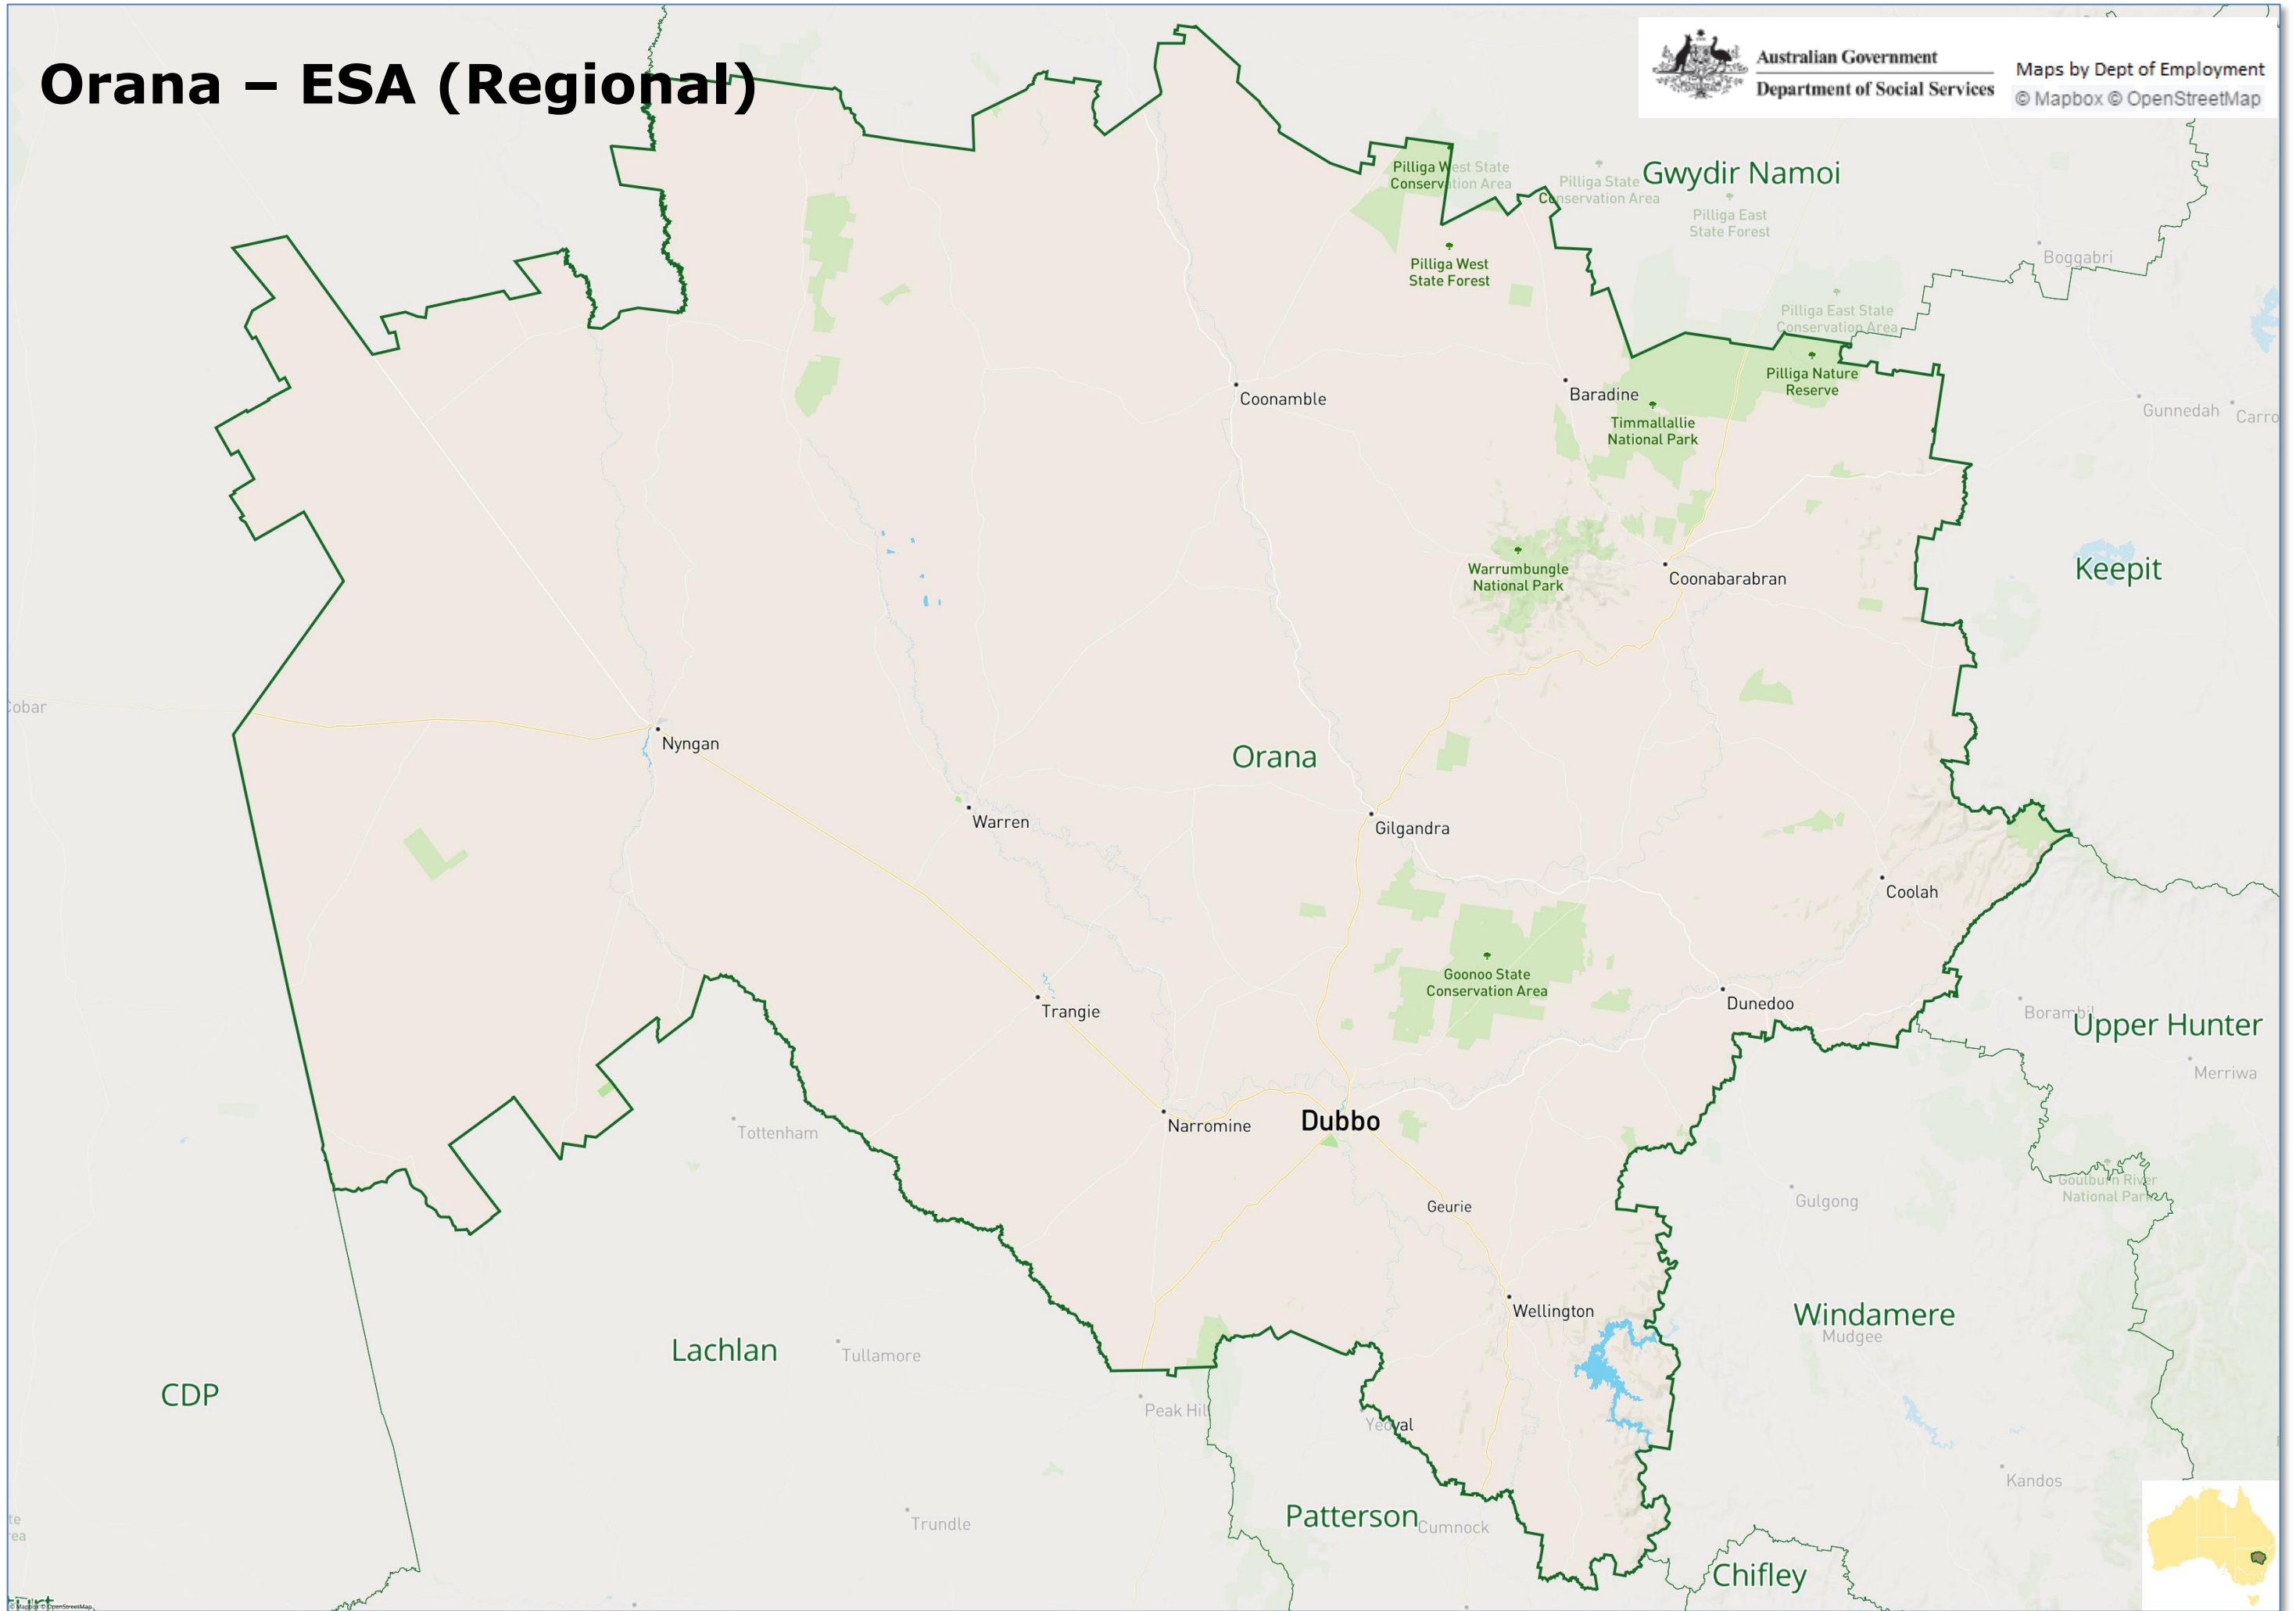

ACT/Queanbeyan – ESA (Metropolitan)

Australian Government
Department of Social Services

Maps by Dept of Employment
© Mapbox © OpenStreetMap

Central Western Sydney

Inner Western Sydney

Inner Sydney

Canterbury/
Bankstown

Nepean - ESA (Metropolitan)

Australian Government
Department of Social Services

Maps by Dept of Employment
© Mapbox © OpenStreetMap

New England – ESA (Regional)

Australian Government
Department of Social Services

Maps by Dept of Employment
© Mapbox © OpenStreetMap

Northern Sydney – ESA (Metropolitan)

Orana – ESA (Regional)

Outer Western Sydney – ESA (Metropolitan)

Patterson – ESA (Regional)

Richmond – ESA (Regional)

Shoalhaven – ESA (Regional)

South Eastern – ESA (Regional)

Southern Ranges – ESA (Regional)

St George Sutherland – ESA (Metropolitan)

Sturt – ESA (Regional)

Tweed – ESA (Metropolitan)

Upper Hunter – ESA (Regional)