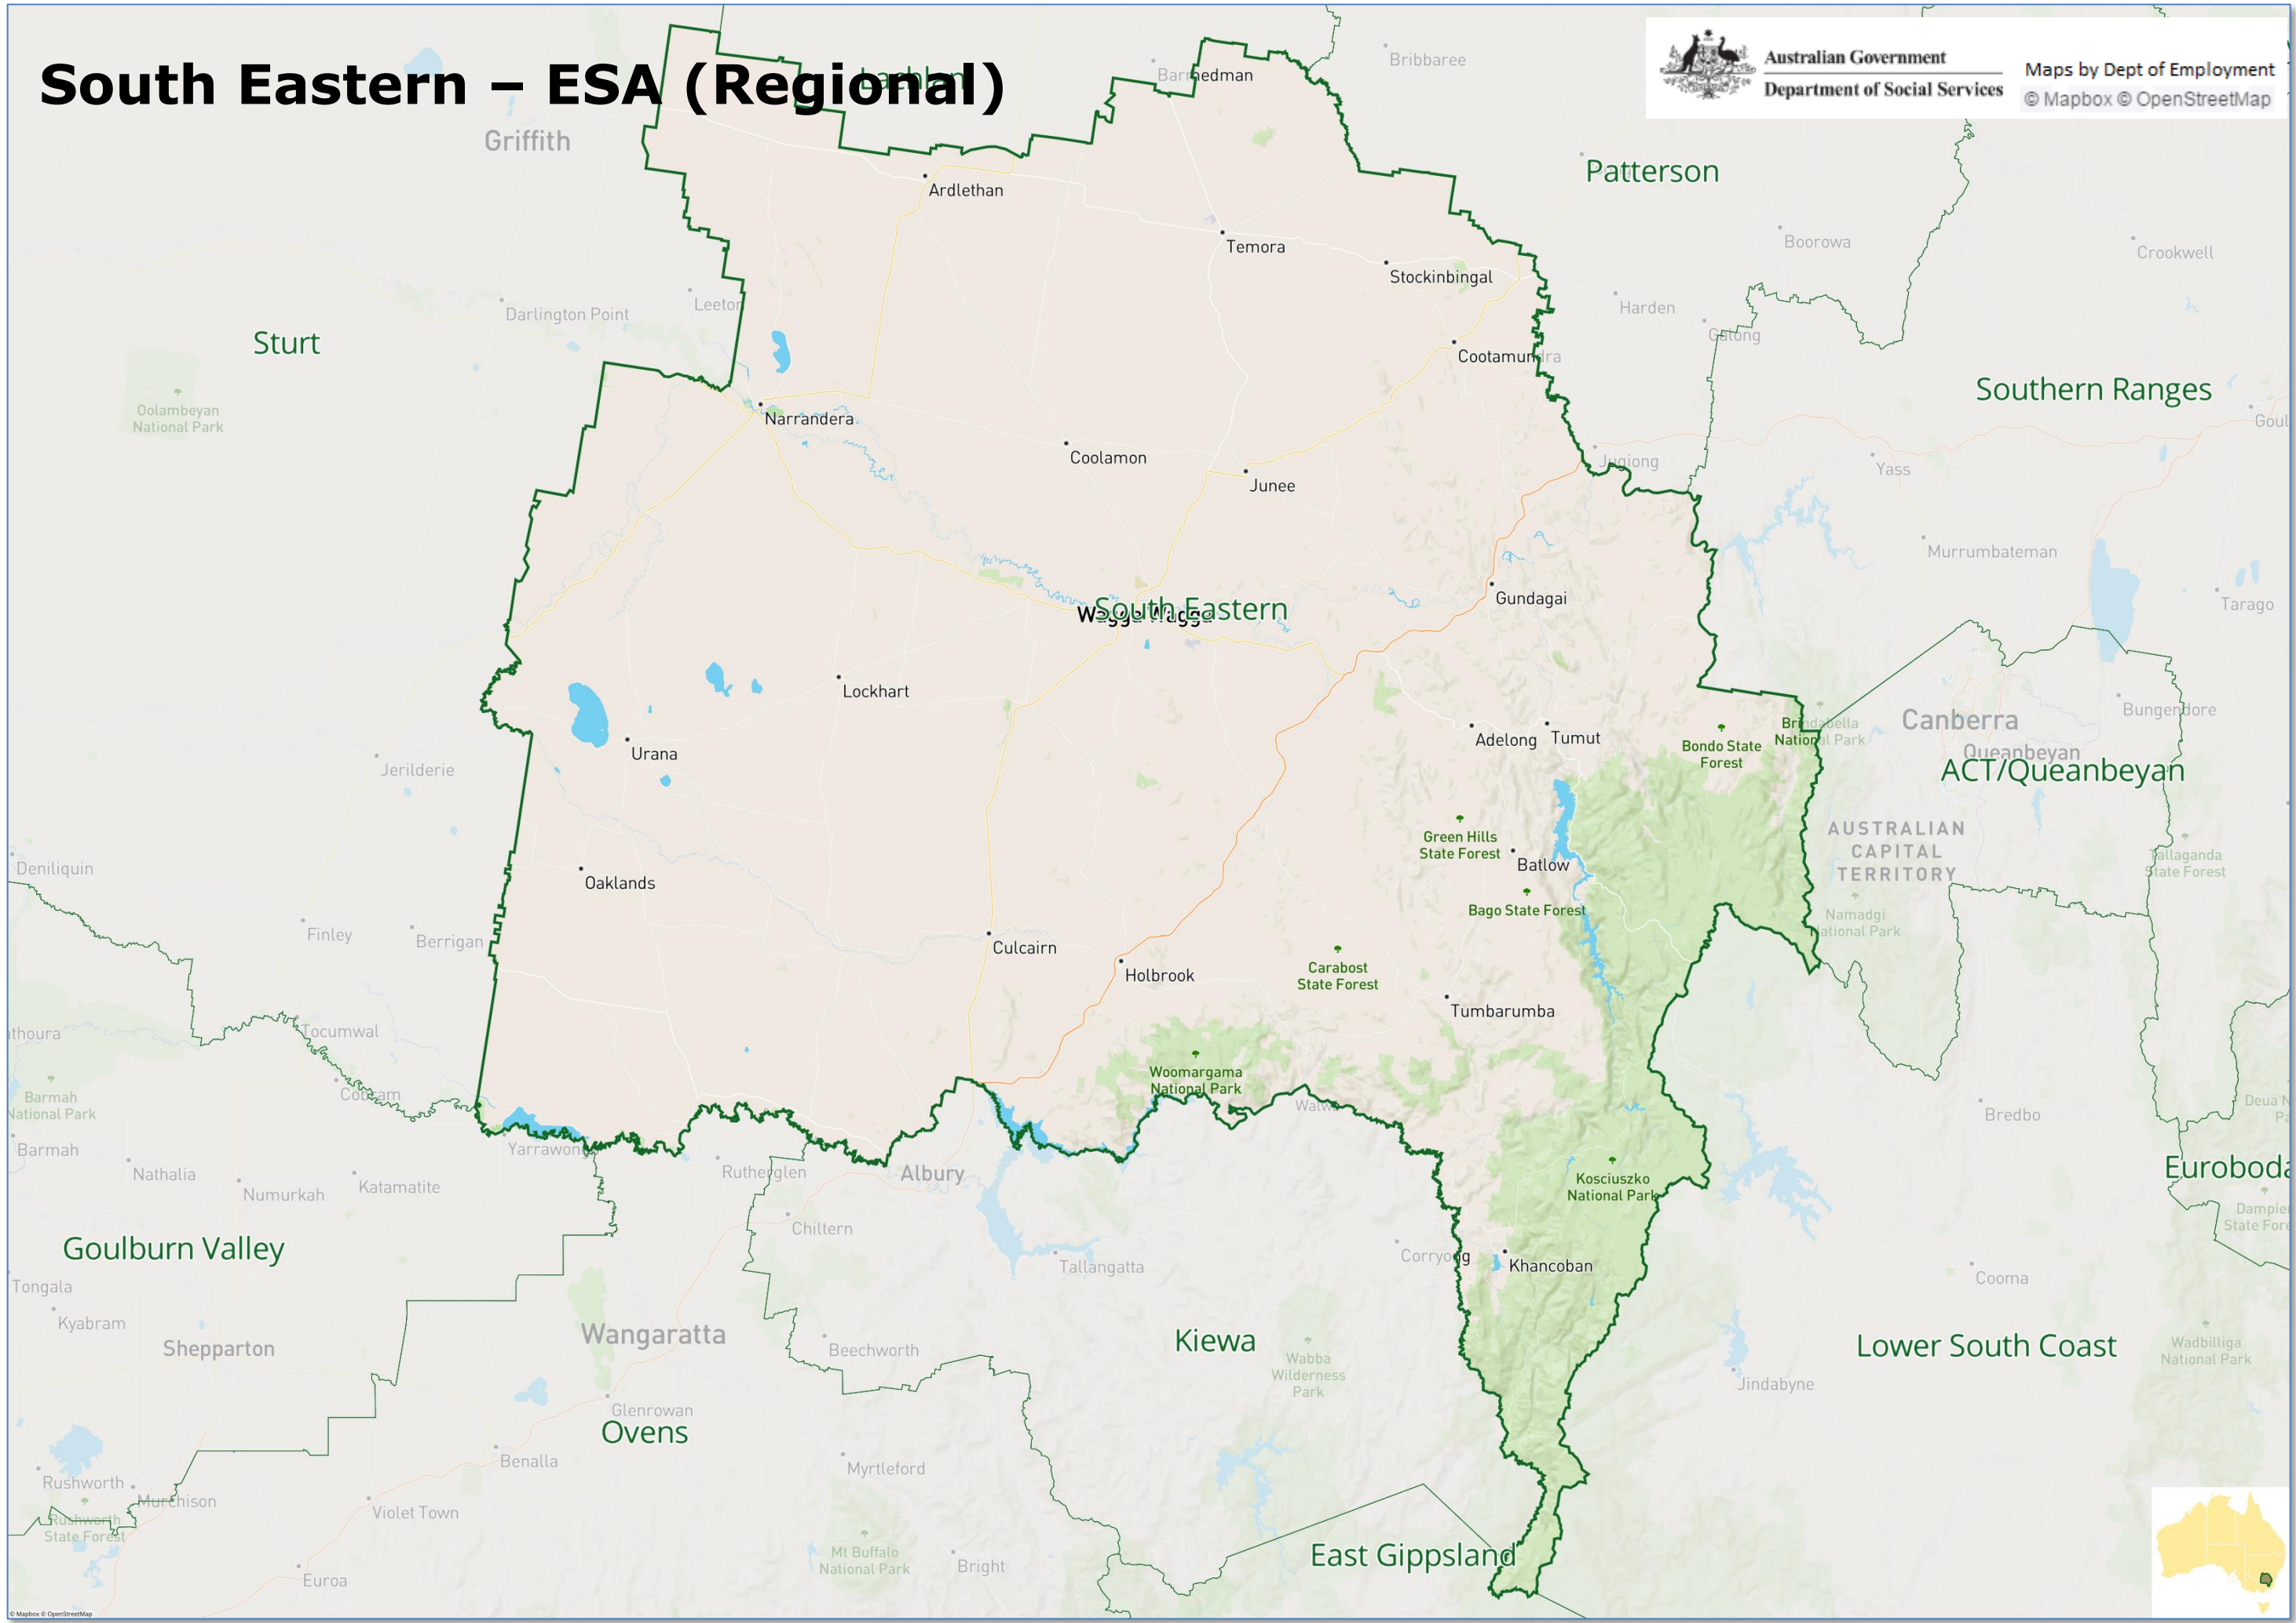

ACT/Queanbeyan – ESA (Metropolitan)

Australian Government
Department of Social Services

Maps by Dept of Employment
© Mapbox © OpenStreetMap

Central Western Sydney

Inner Western Sydney

Inner Sydney

Canterbury/
Bankstown

Nepean - ESA (Metropolitan)

Australian Government
Department of Social Services

Maps by Dept of Employment
© Mapbox © OpenStreetMap

New England – ESA (Regional)

Australian Government
Department of Social Services

Maps by Dept of Employment
© Mapbox © OpenStreetMap

Northern Sydney – ESA (Metropolitan)

Orana – ESA (Regional)

Outer Western Sydney – ESA (Metropolitan)

Patterson – ESA (Regional)

Richmond – ESA (Regional)

Shoalhaven – ESA (Regional)

South Eastern – ESA (Regional)

Southern Ranges – ESA (Regional)

St George Sutherland – ESA (Metropolitan)

Sturt – ESA (Regional)

Tweed – ESA (Metropolitan)

Upper Hunter – ESA (Regional)