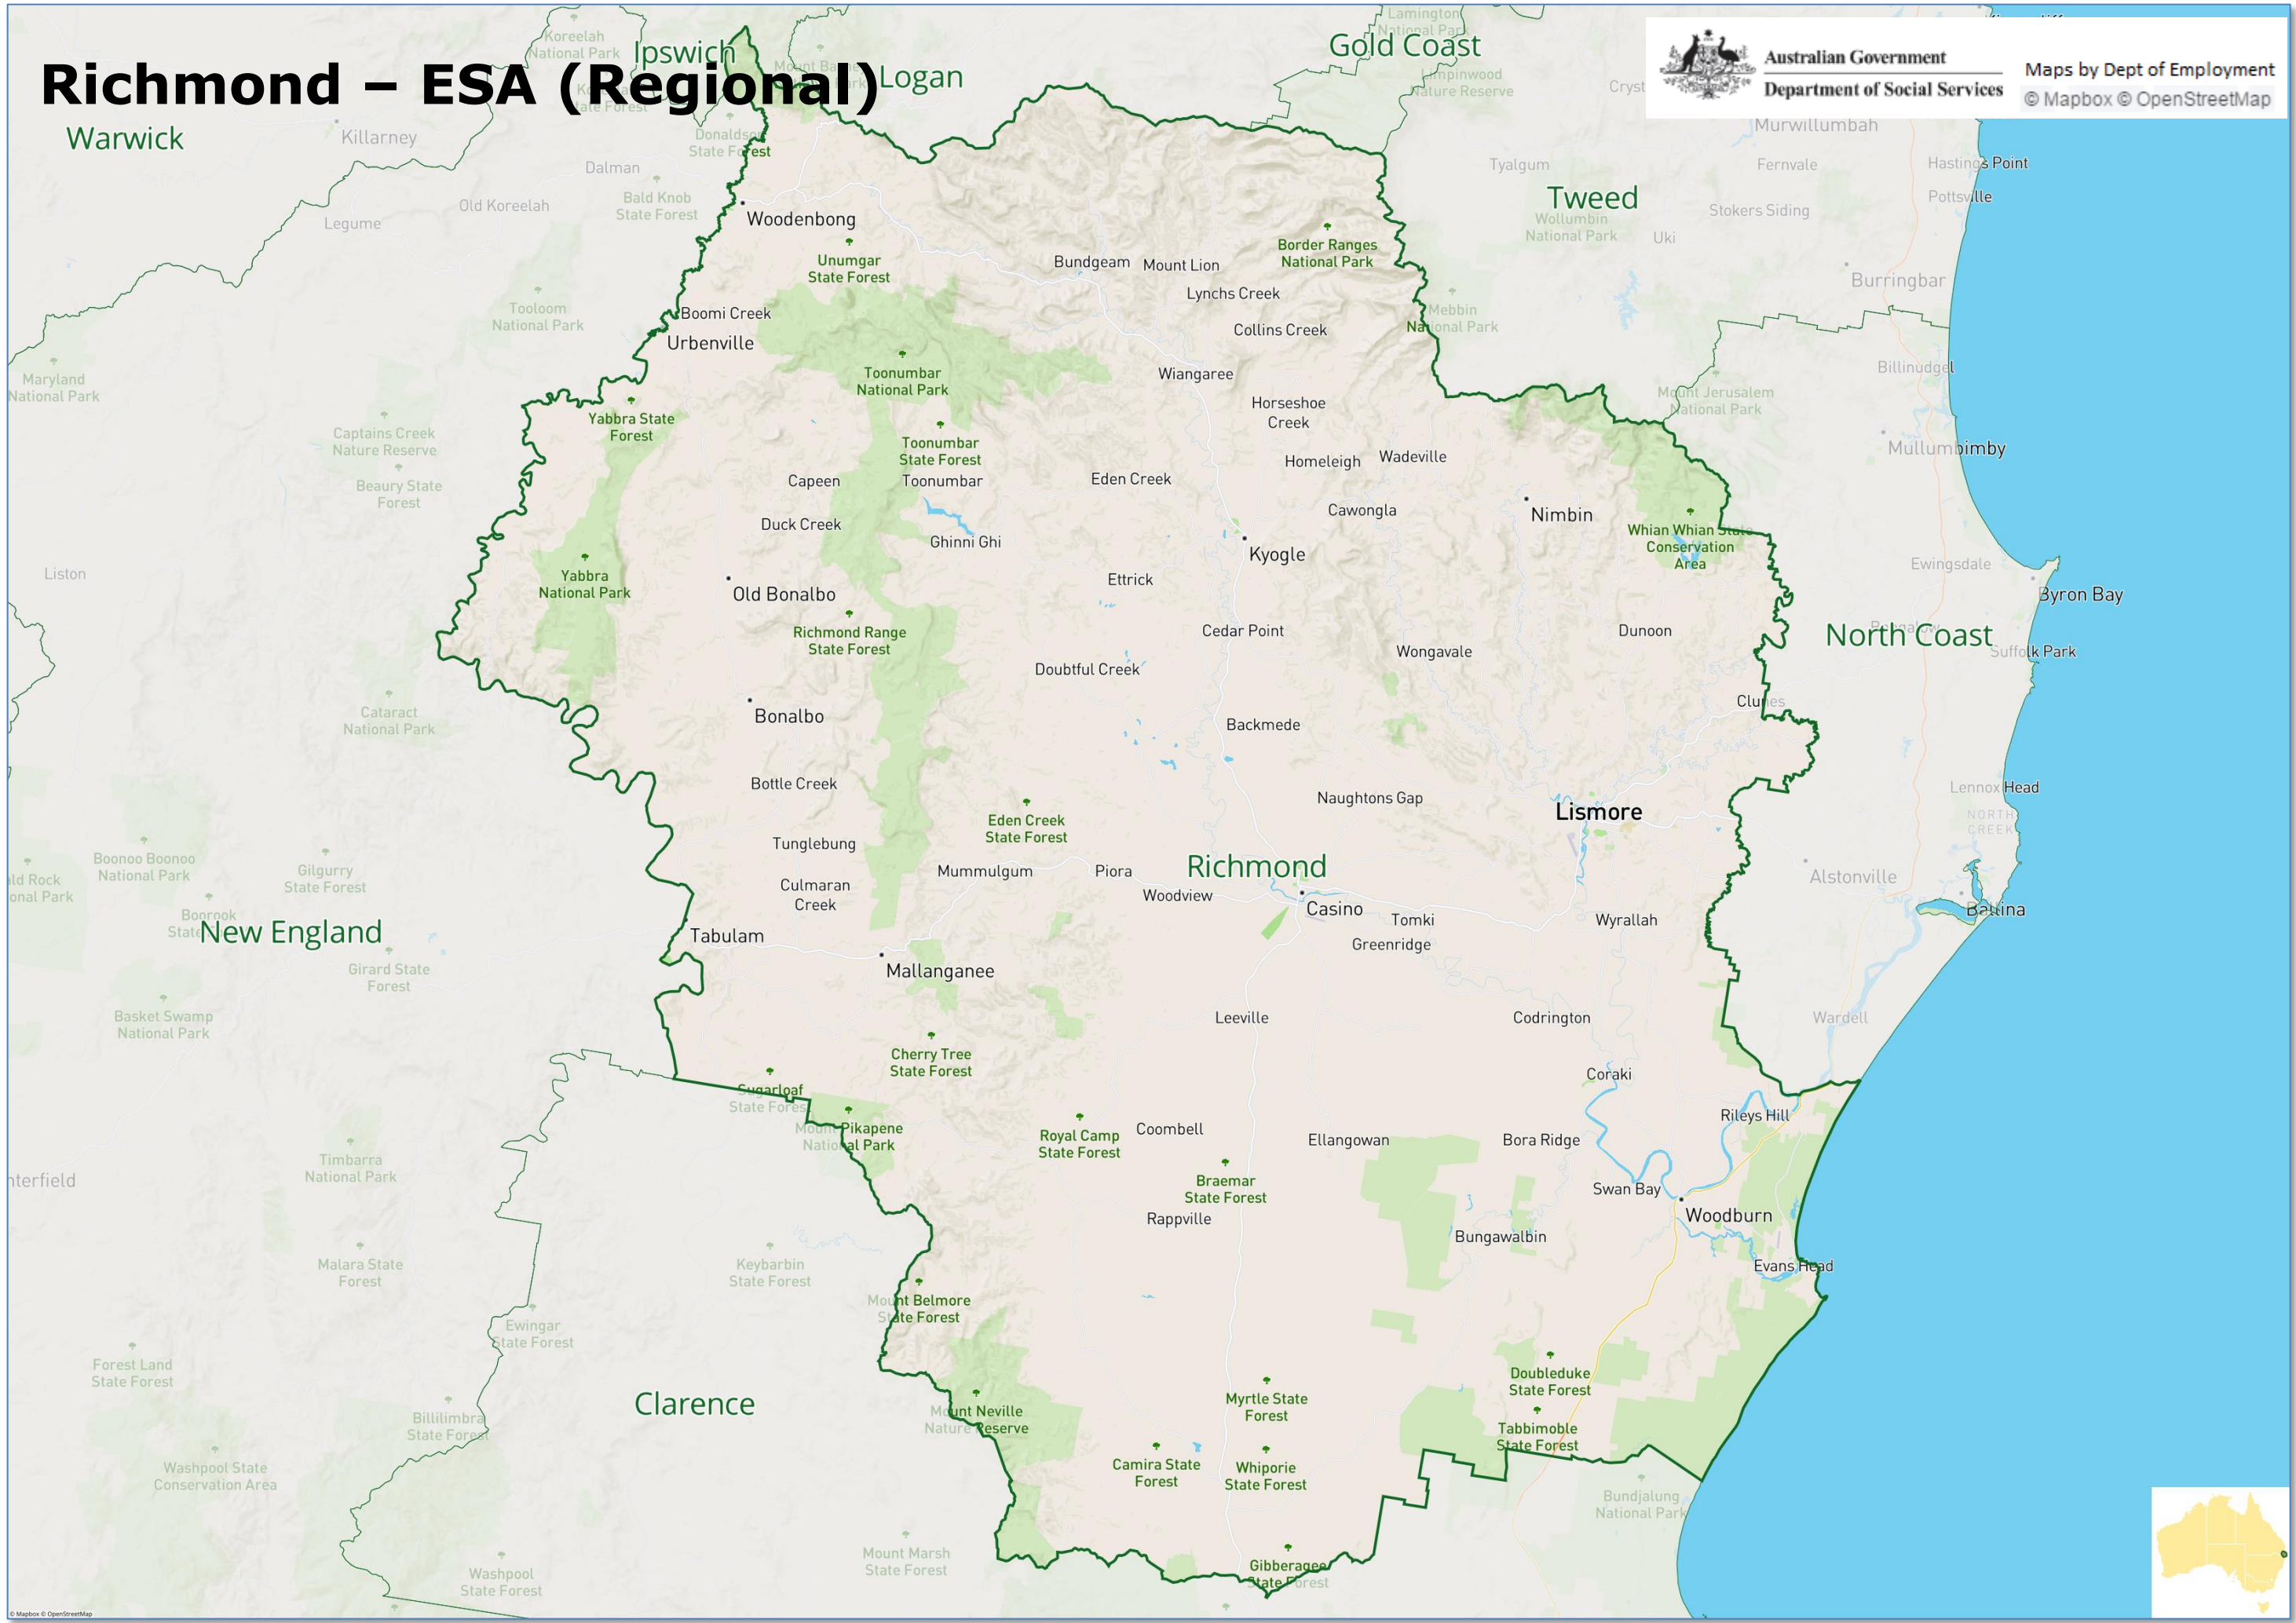

ACT/Queanbeyan – ESA (Metropolitan)

Australian Government
Department of Social Services

Maps by Dept of Employment
© Mapbox © OpenStreetMap

Central Western Sydney

Inner Western Sydney

Inner Sydney

Canterbury/
Bankstown

Nepean - ESA (Metropolitan)

Australian Government
Department of Social Services

Maps by Dept of Employment
© Mapbox © OpenStreetMap

New England – ESA (Regional)

Australian Government
Department of Social Services

Maps by Dept of Employment
© Mapbox © OpenStreetMap

Northern Sydney – ESA (Metropolitan)

Orana – ESA (Regional)

Outer Western Sydney – ESA (Metropolitan)

Patterson – ESA (Regional)

Richmond – ESA (Regional)

Shoalhaven – ESA (Regional)

South Eastern – ESA (Regional)

Southern Ranges – ESA (Regional)

St George Sutherland – ESA (Metropolitan)

Sturt – ESA (Regional)

Tweed – ESA (Metropolitan)

Upper Hunter – ESA (Regional)