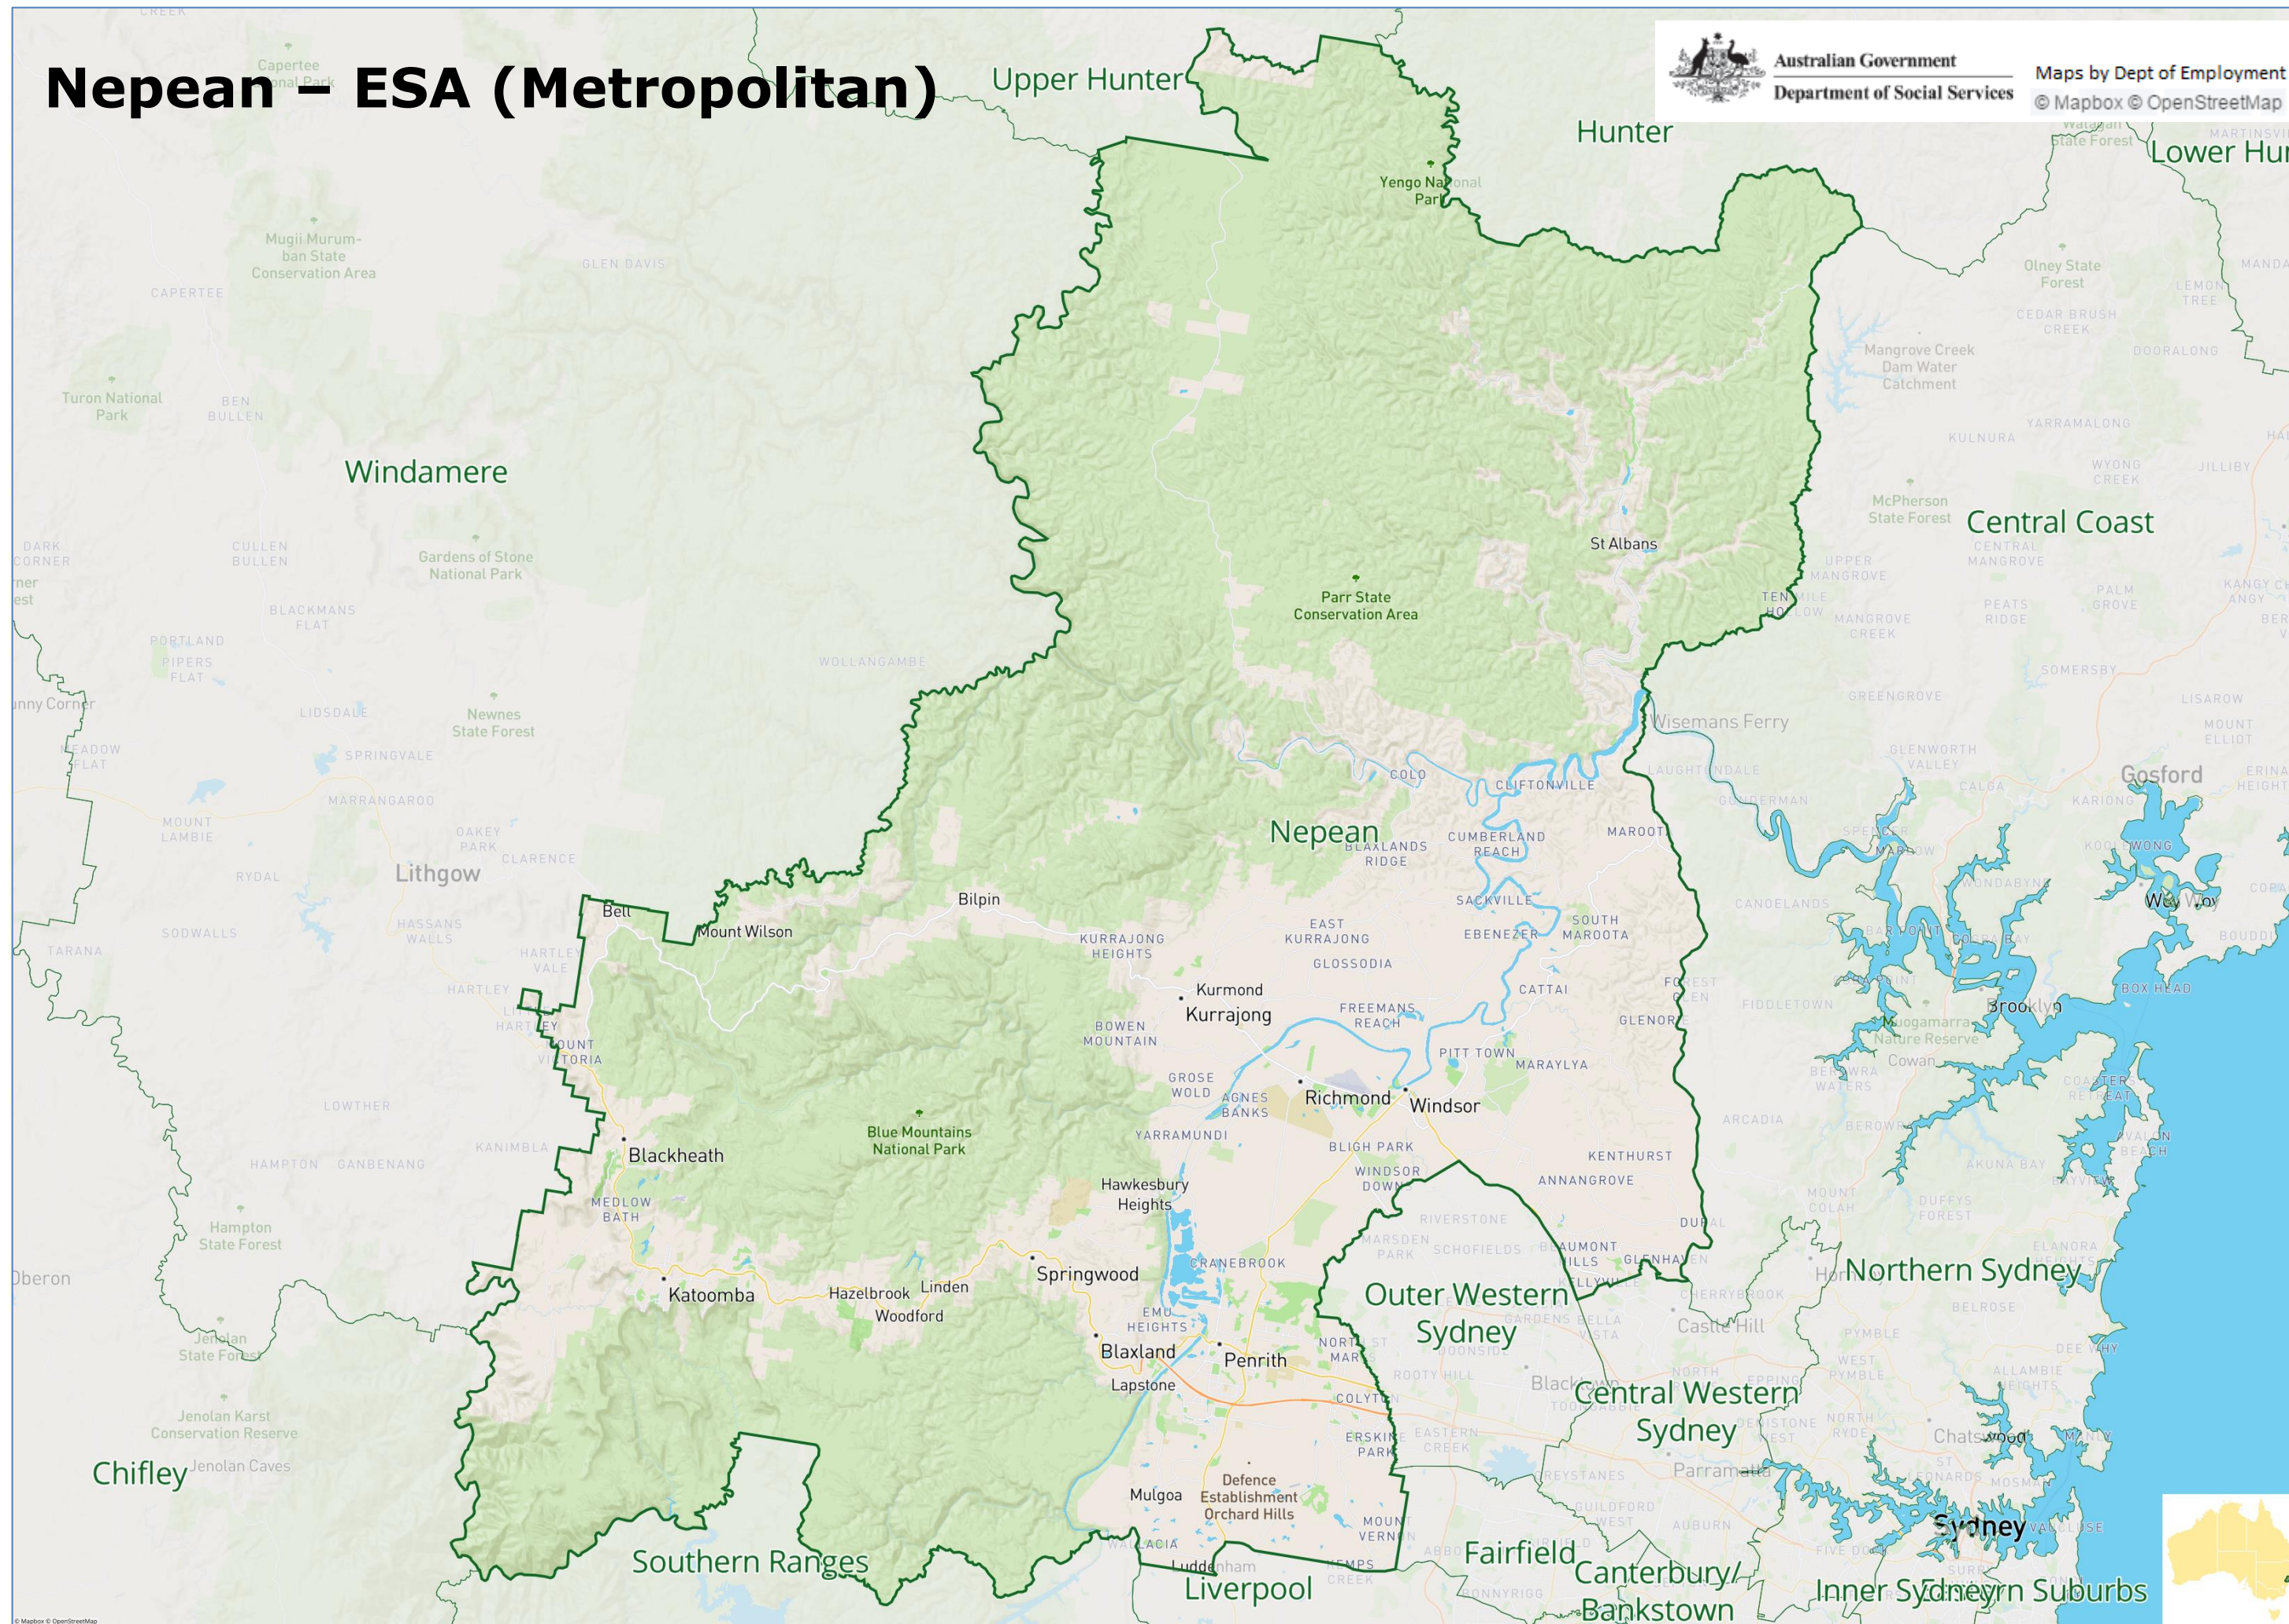

Maps by Dept of Employment
© Mapbox © OpenStreetMap

Lachlan – ESA (Regional)

Lower Hunter – ESA (Metropolitan)

Lower South Coast – ESA (Regional)

Macarthur – ESA (Metropolitan)

Macleay – ESA (Regional)

Australian Government
Department of Social Services

Maps by Dept of Employment
© Mapbox © OpenStreetMap

Manning – ESA (Regional)

New England

Murray Darling – ESA (Regional)

Australian Government
Department of Social Services

Maps by Dept of Employment
© Mapbox © OpenStreetMap

Nepean - ESA (Metropolitan)

Australian Government
Department of Social Services

Maps by Dept of Employment
© Mapbox © OpenStreetMap

New England – ESA (Regional)

Australian Government
Department of Social Services

Shoalhaven – ESA (Regional)

South Eastern – ESA (Regional)

Southern Ranges – ESA (Regional)

St George Sutherland – ESA (Metropolitan)

Sturt – ESA (Regional)

Tweed – ESA (Metropolitan)

Upper Hunter – ESA (Regional)