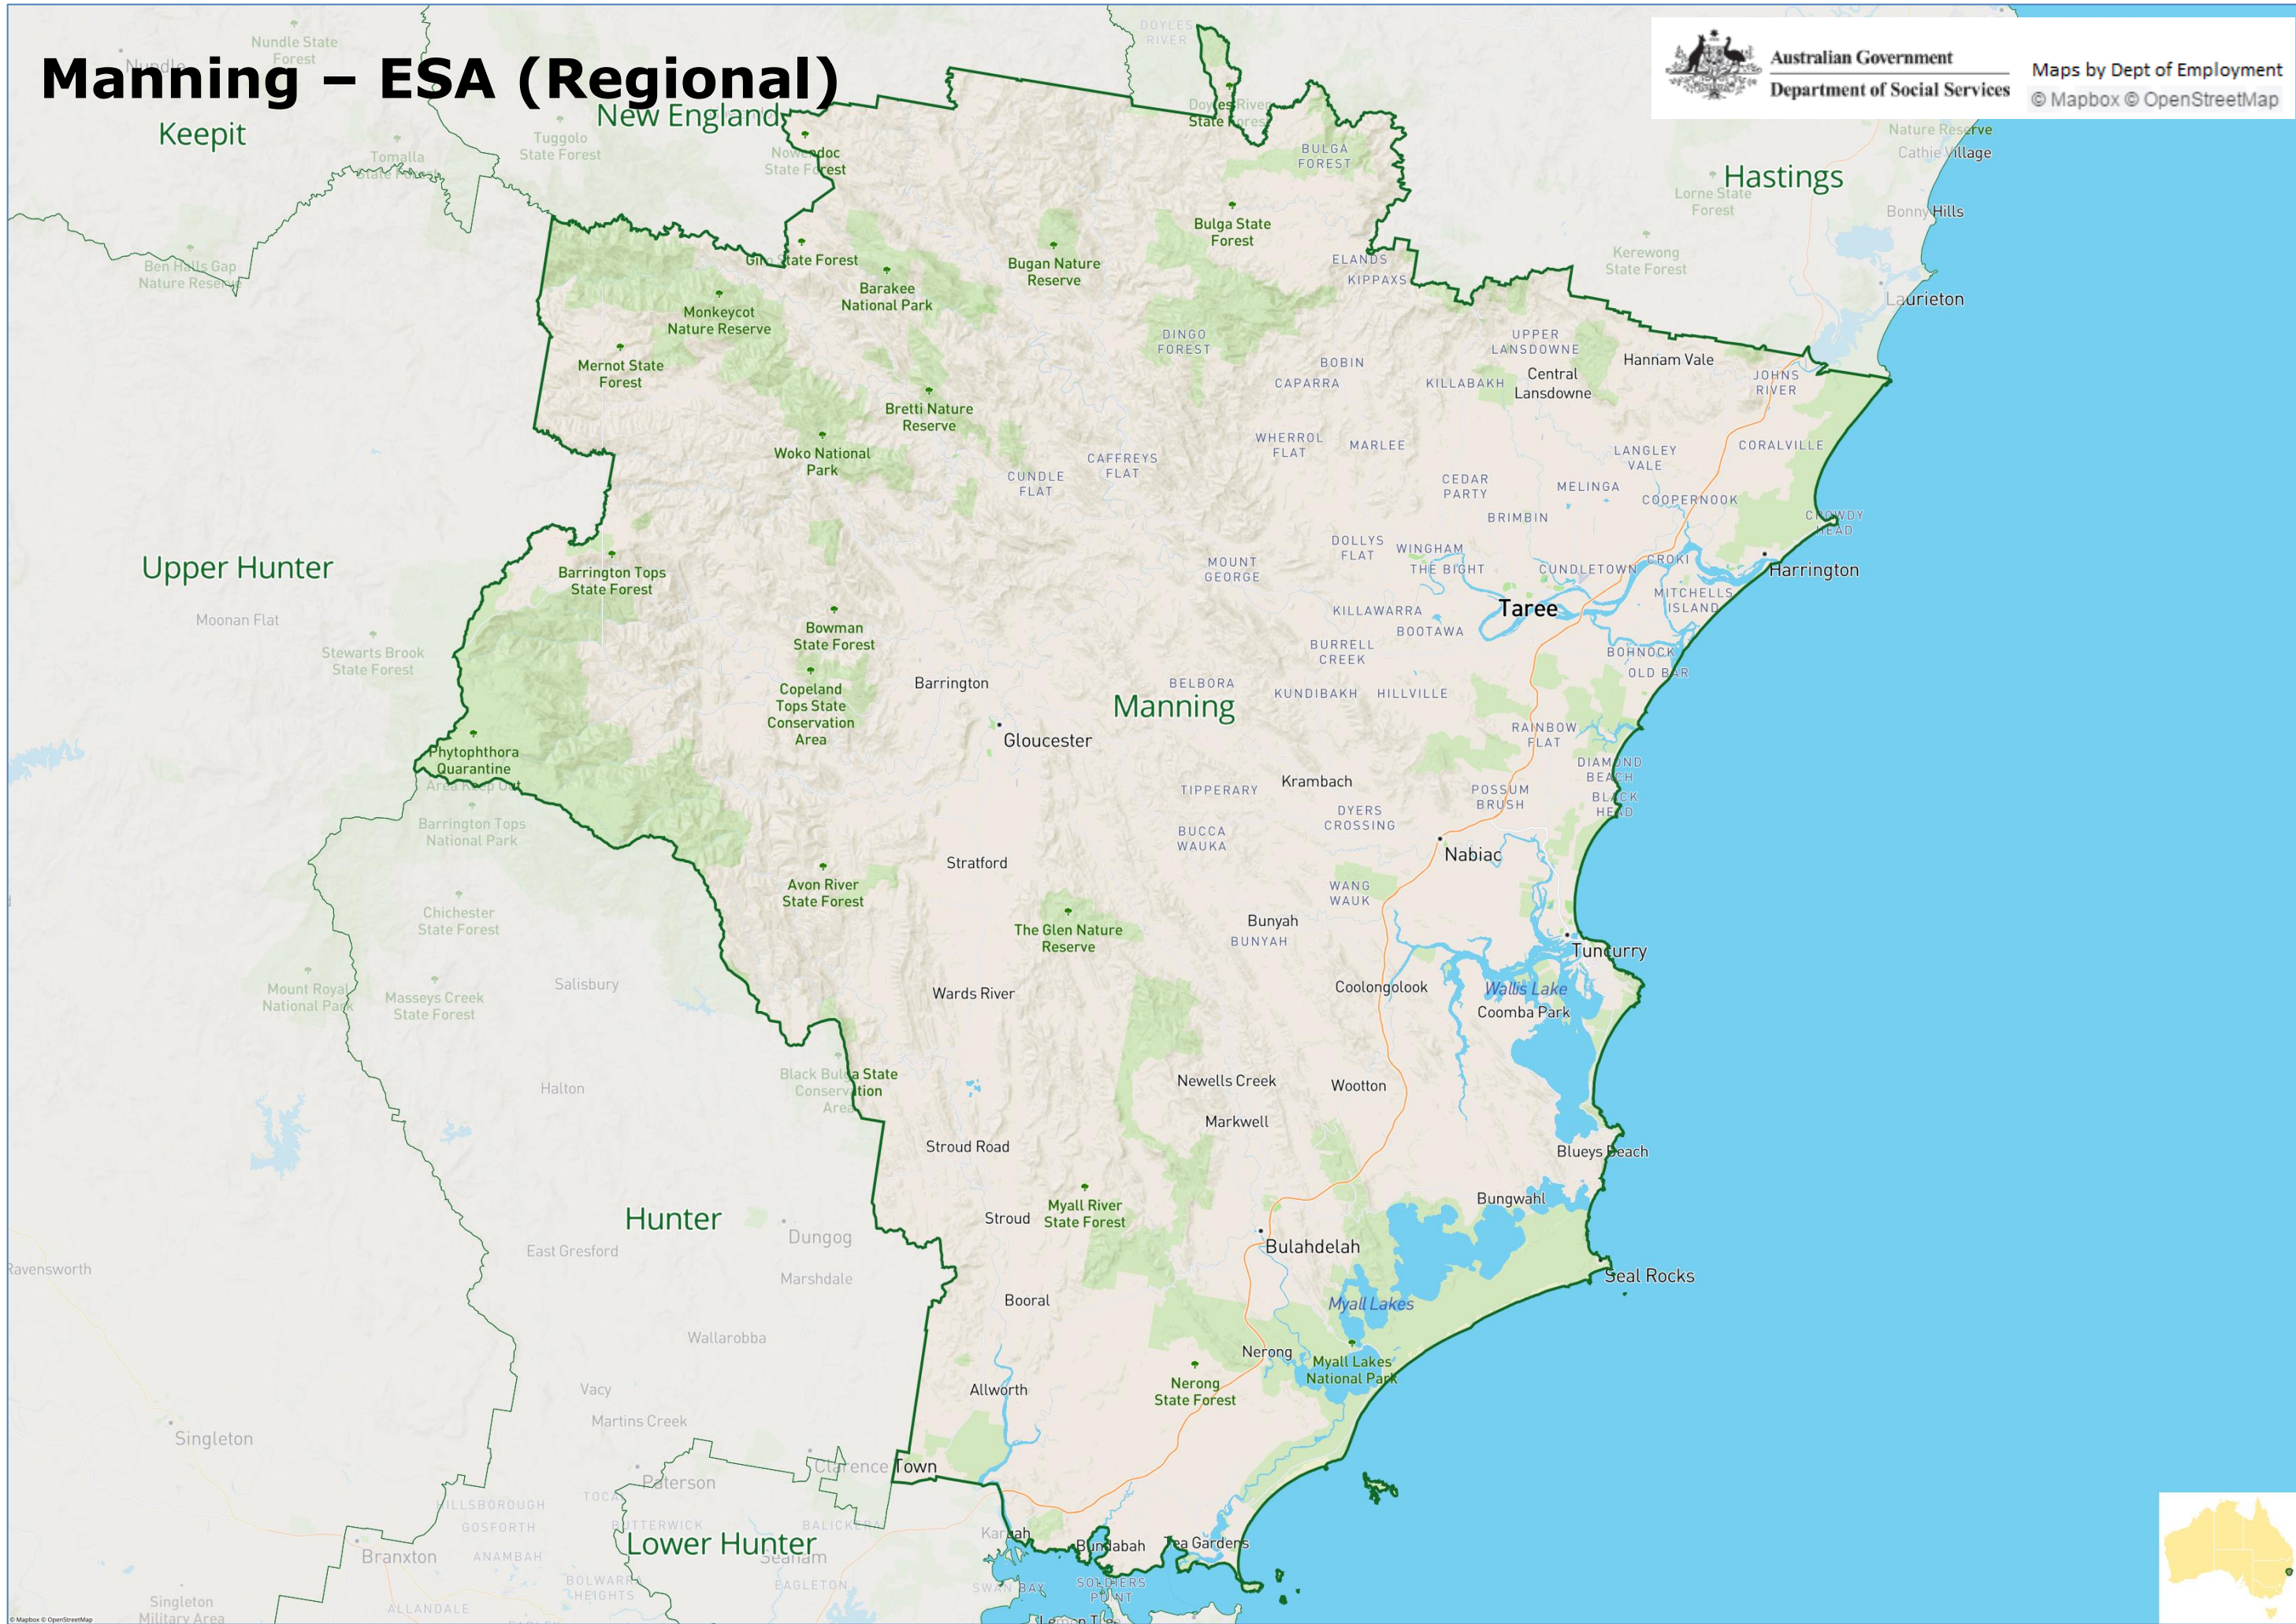

Maps by Dept of Employment
© Mapbox © OpenStreetMap

Lachlan – ESA (Regional)

Lower Hunter – ESA (Metropolitan)

Lower South Coast – ESA (Regional)

Macarthur – ESA (Metropolitan)

Macleay – ESA (Regional)

Australian Government
Department of Social Services

Maps by Dept of Employment
© Mapbox © OpenStreetMap

Manning – ESA (Regional)

New England

Murray Darling – ESA (Regional)

Australian Government
Department of Social Services

Maps by Dept of Employment
© Mapbox © OpenStreetMap

Nepean - ESA (Metropolitan)

Australian Government
Department of Social Services

Maps by Dept of Employment
© Mapbox © OpenStreetMap

New England – ESA (Regional)

Australian Government
Department of Social Services

Shoalhaven – ESA (Regional)

South Eastern – ESA (Regional)

Southern Ranges – ESA (Regional)

St George Sutherland – ESA (Metropolitan)

Sturt – ESA (Regional)

Tweed – ESA (Metropolitan)

Upper Hunter – ESA (Regional)