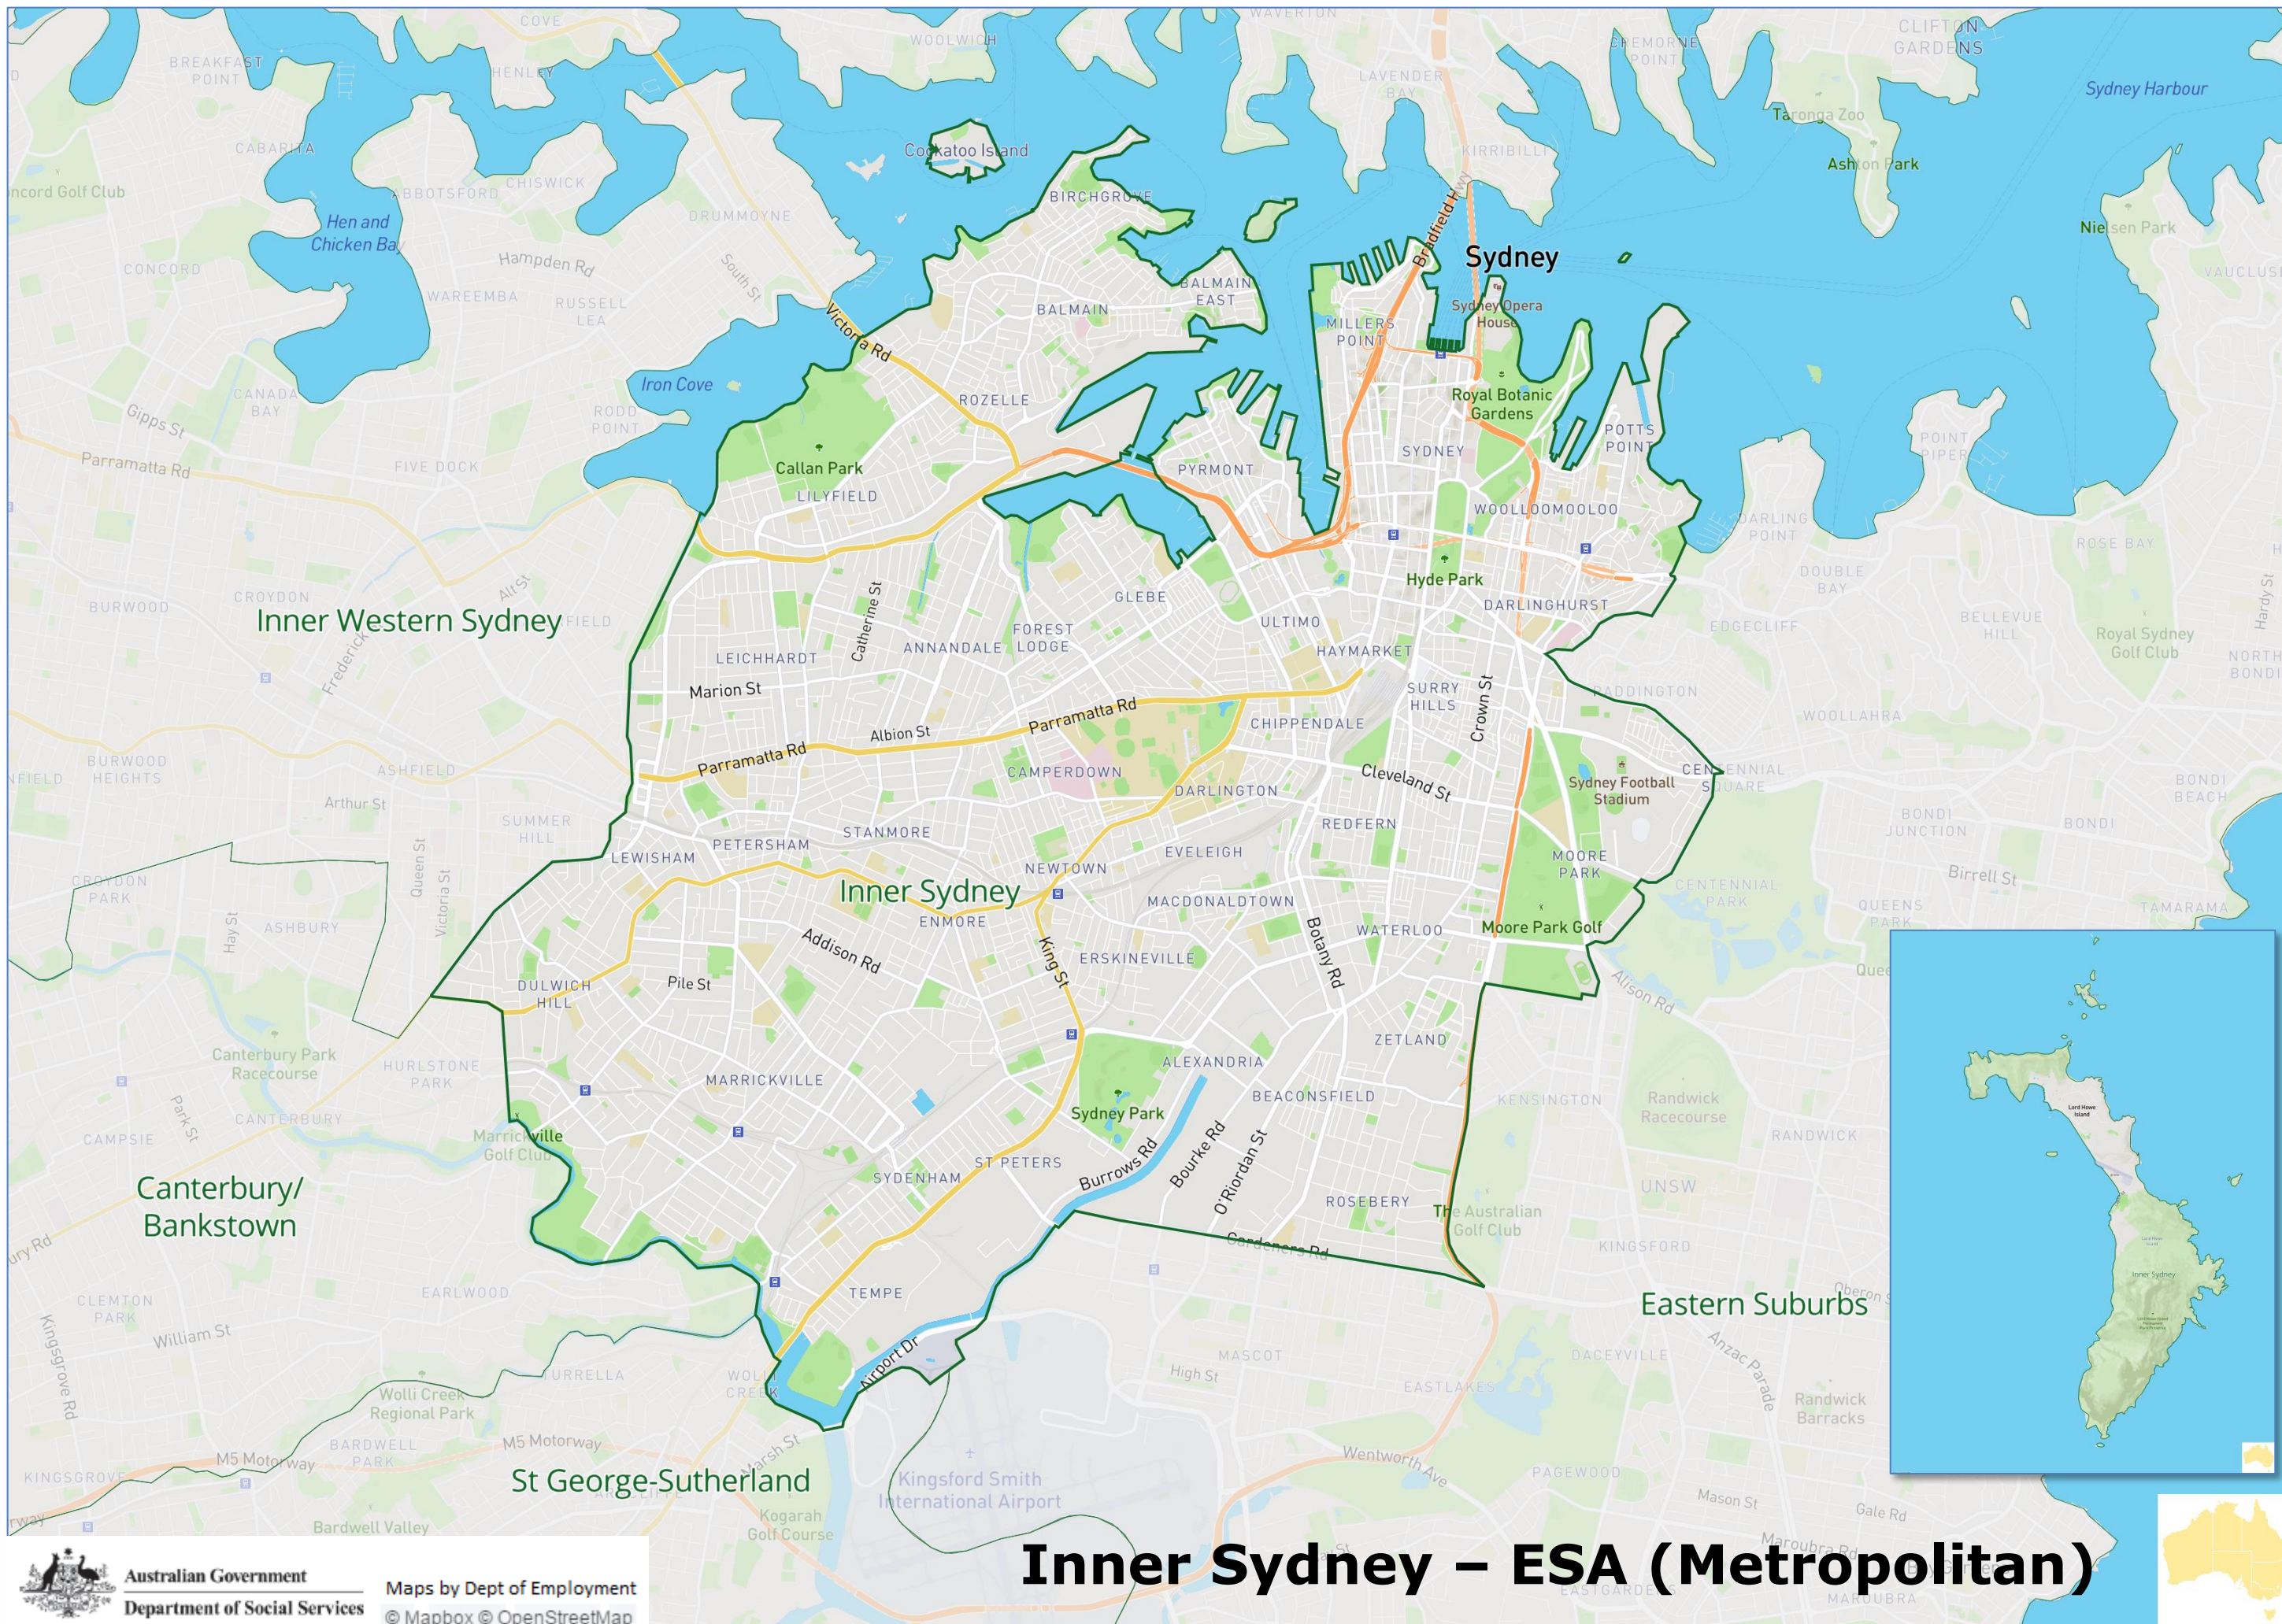

St George-Sutherland

Liverpool

Canterbury/Bankstown – ESA (Metropolitan)

Central Coast – ESA (Metropolitan)

Central Western Sydney – ESA (Metropolitan)

Chifley – ESA (Regional)

Clarence – ESA (Regional)

Australian Government
Department of Social Services

Maps by Dept of Employment
© Mapbox © OpenStreetMap

Coffs Harbour – ESA (Regional)

Eastern Suburbs- ESA (Metropolitan)

Eurobodalla - ESA (Regional)

Far West NSW – ESA (Regional)

Gwydir Namoi – ESA (Regional)

Hastings – ESA (Regional)

Hunter – ESA (Metropolitan)

Inner Sydney – ESA (Metropolitan)

Inner Western Sydney – ESA (Metropolitan)

Keepit – ESA (Regional)

Kiewa – ESA (Regional)

Australian Government
Department of Social Services

Maps by Dept of Employment
© Mapbox © OpenStreetMap

Lachlan – ESA (Regional)

Lower Hunter – ESA (Metropolitan)

Lower South Coast – ESA (Regional)

Macarthur – ESA (Metropolitan)

Macleay – ESA (Regional)

Australian Government
Department of Social Services