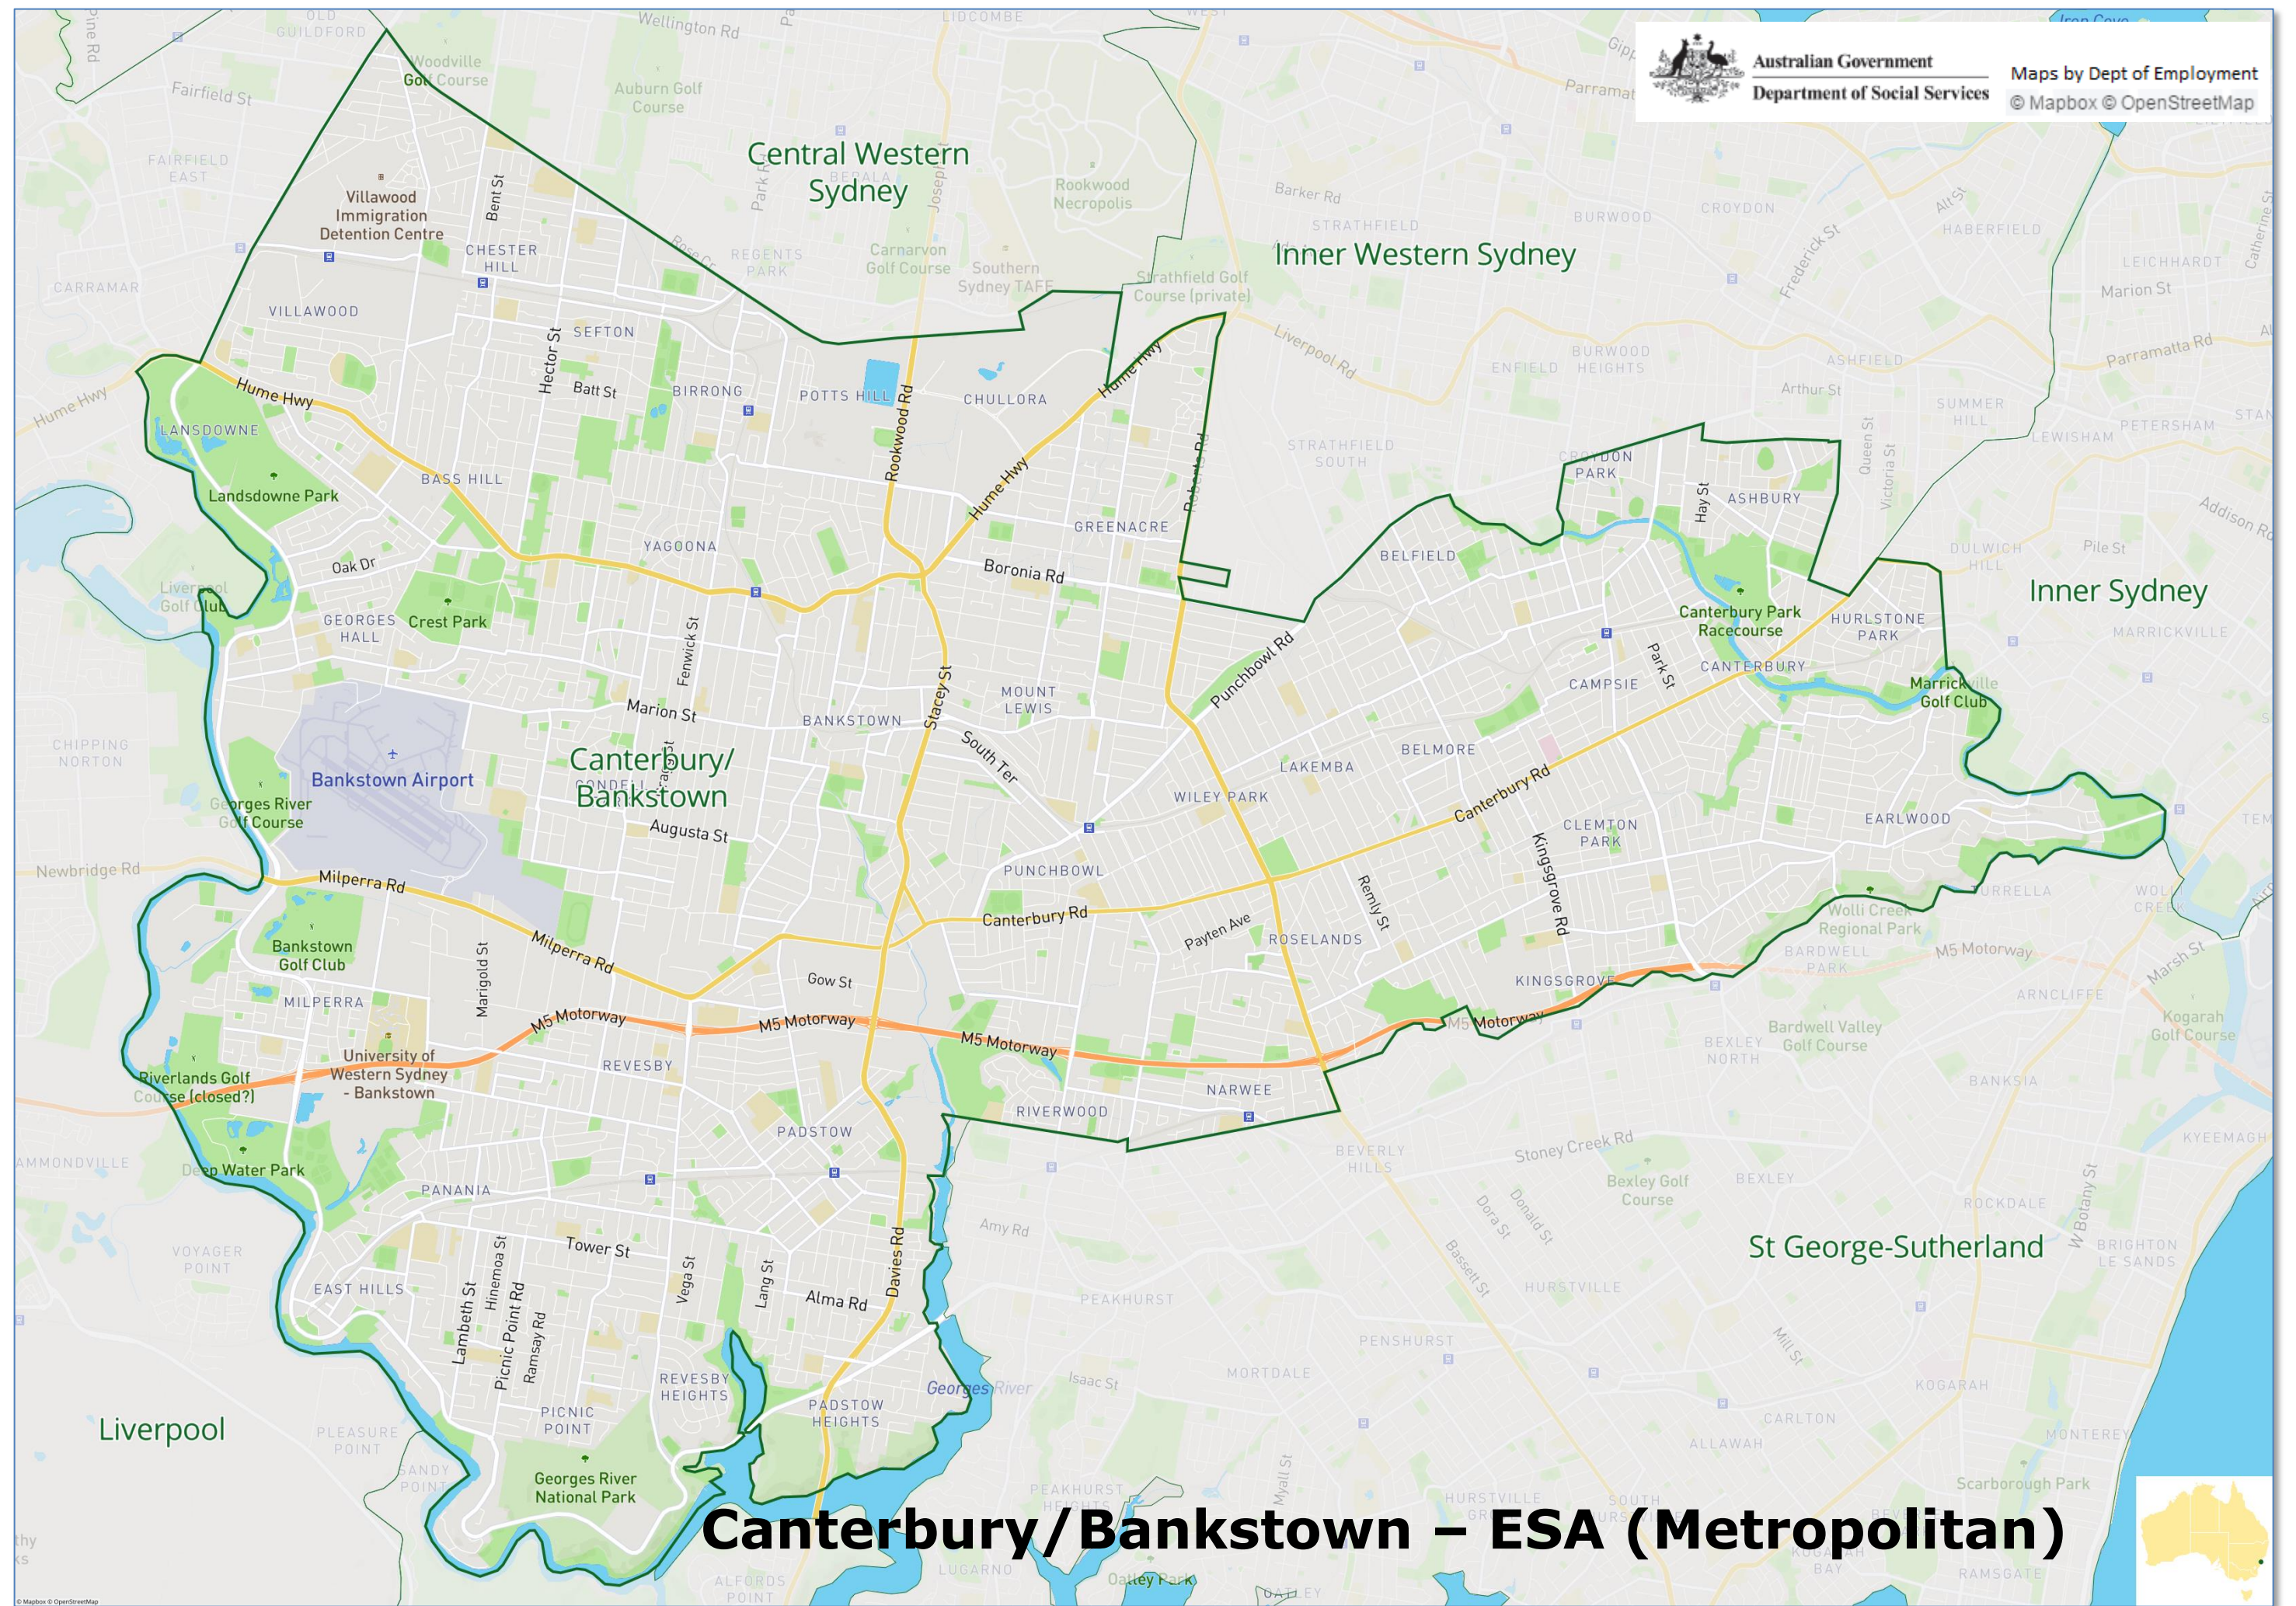

ACT/Queanbeyan – ESA (Metropolitan)

Australian Government
Department of Social Services

Maps by Dept of Employment
© Mapbox © OpenStreetMap

Central Western Sydney

Inner Western Sydney

Inner Sydney

Canterbury/
Bankstown

St George-Sutherland

Liverpool

Canterbury/Bankstown – ESA (Metropolitan)

Central Coast – ESA (Metropolitan)

Central Western Sydney – ESA (Metropolitan)

Chifley – ESA (Regional)

Clarence – ESA (Regional)

Australian Government
Department of Social Services

Maps by Dept of Employment
© Mapbox © OpenStreetMap

Coffs Harbour – ESA (Regional)

Eastern Suburbs- ESA (Metropolitan)

Eurobodalla - ESA (Regional)

Far West NSW – ESA (Regional)

Gwydir Namoi – ESA (Regional)