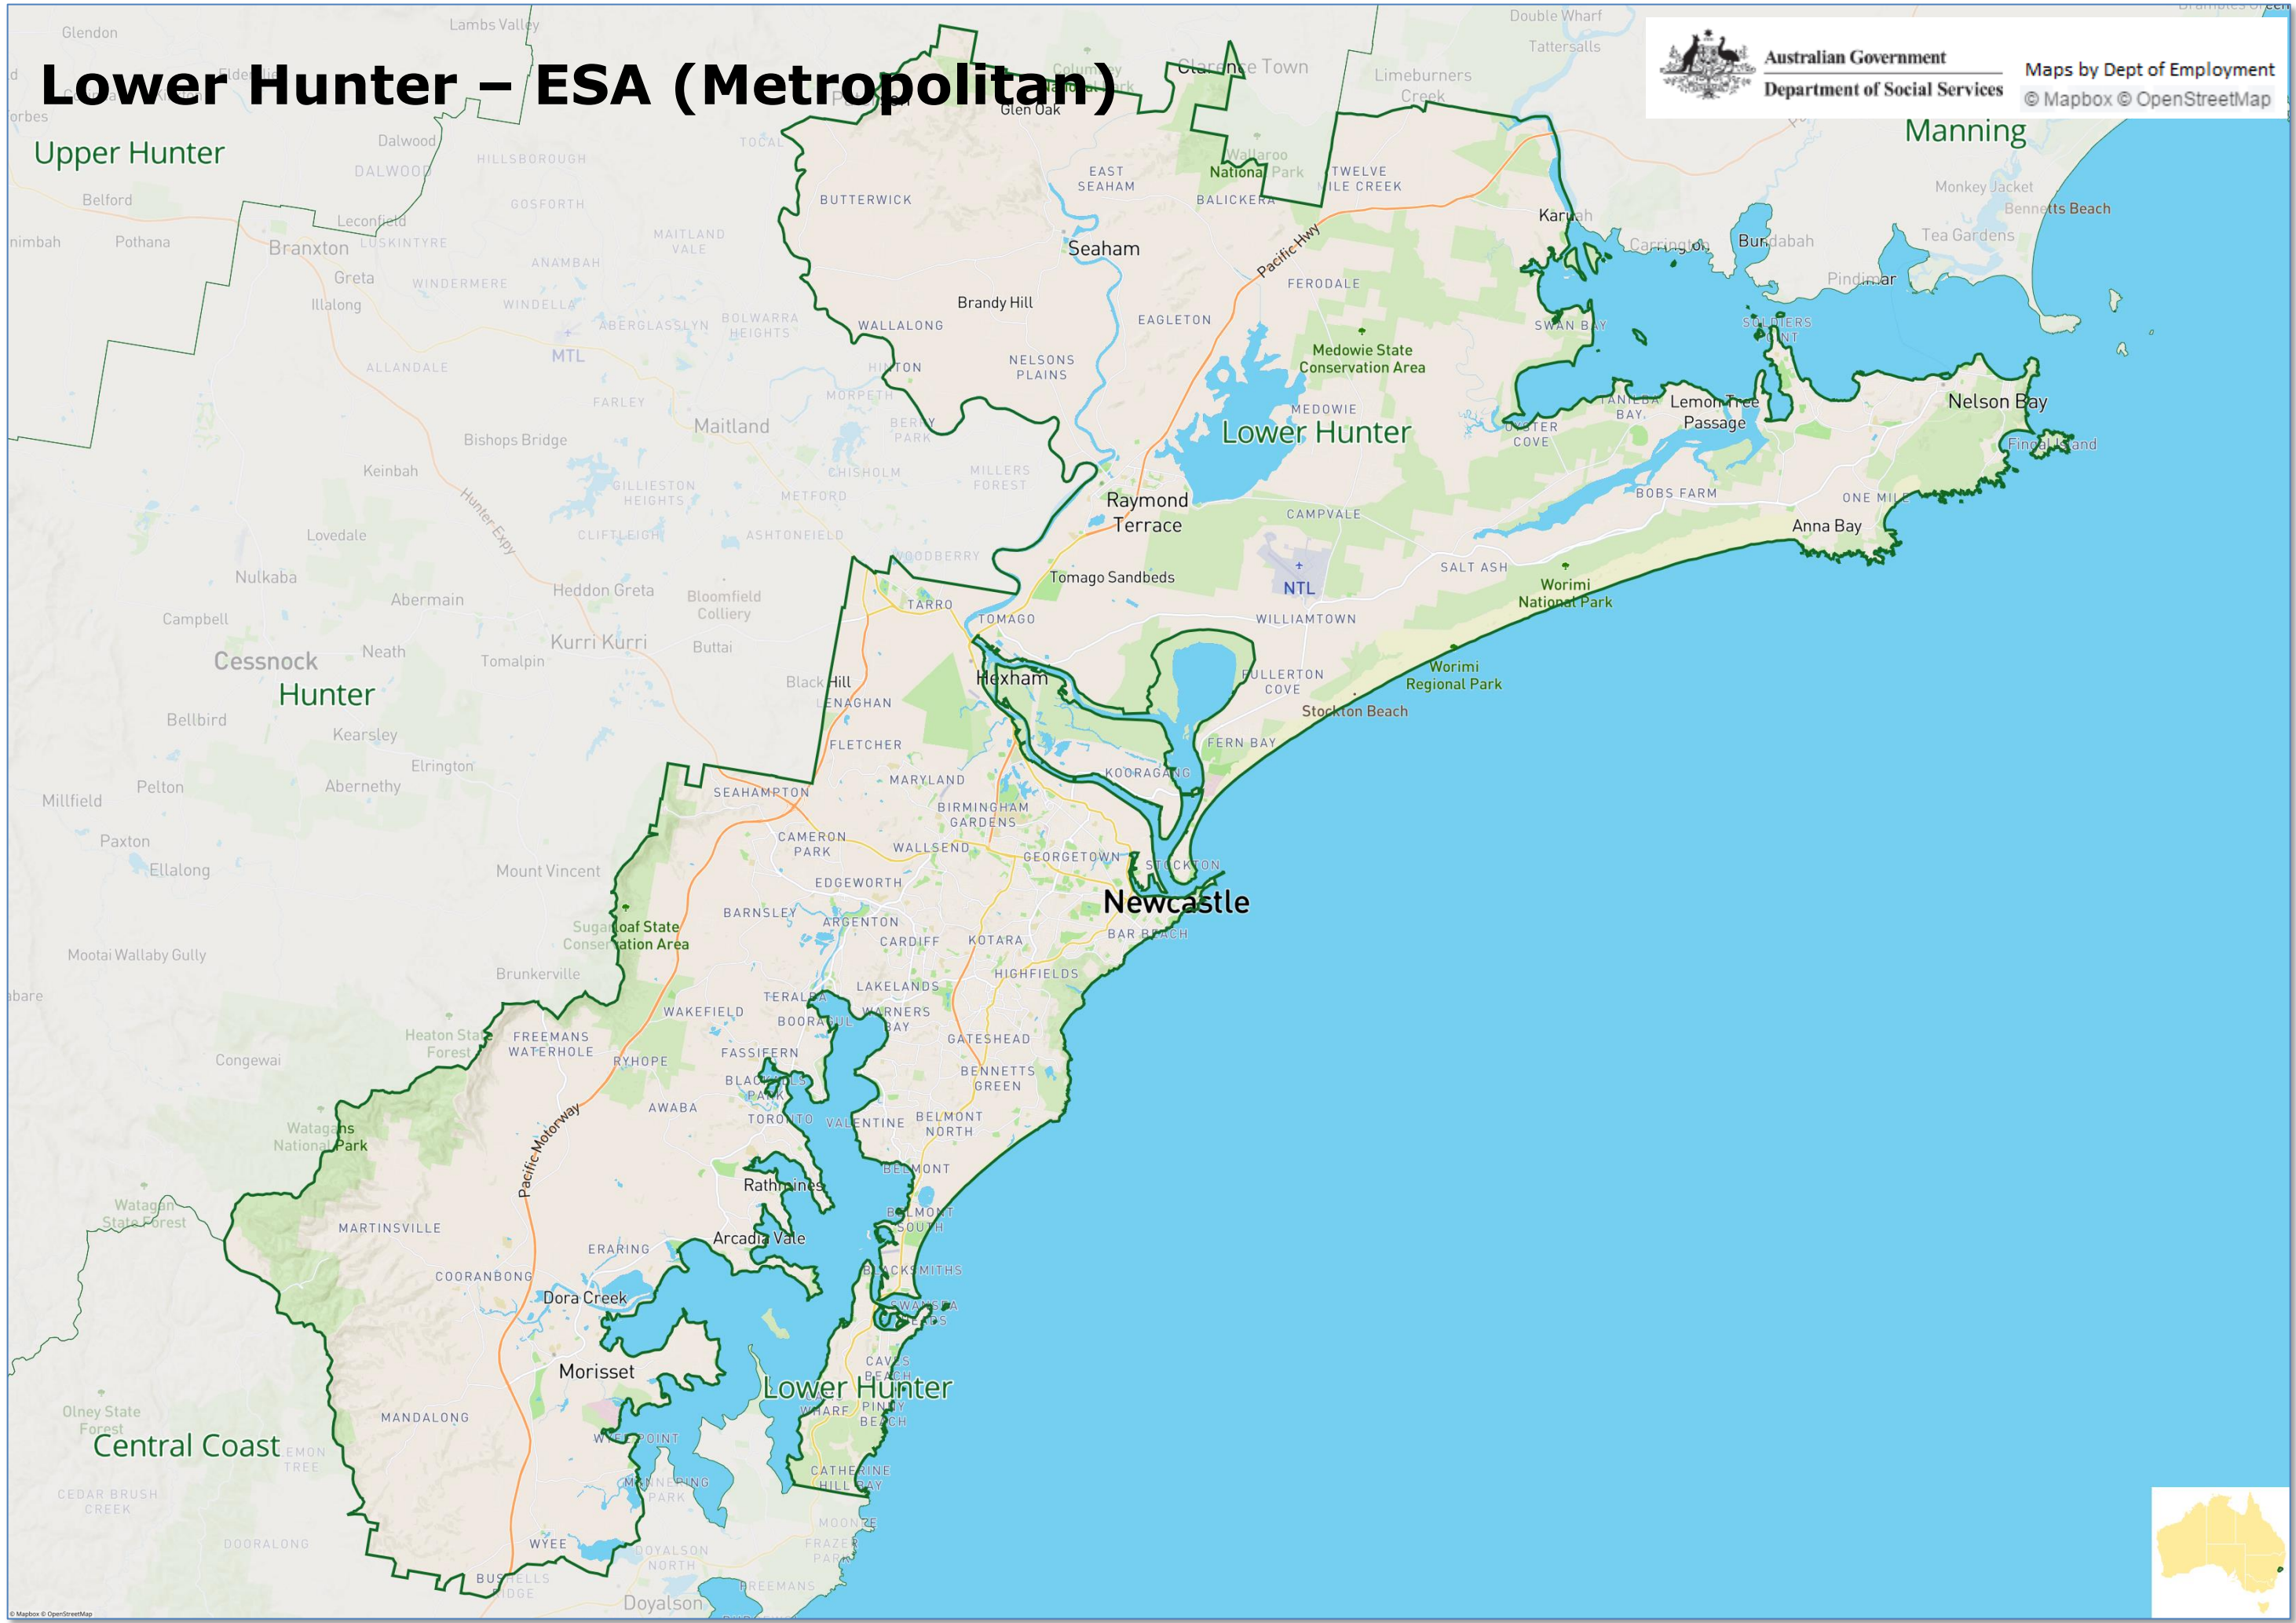

ACT/Queanbeyan – ESA (Metropolitan)

Australian Government
Department of Social Services

Maps by Dept of Employment
© Mapbox © OpenStreetMap

Central Western Sydney

Inner Western Sydney

Inner Sydney

Canterbury/
Bankstown

Maps by Dept of Employment
© Mapbox © OpenStreetMap

Coffs Harbour – ESA (Regional)

Eastern Suburbs- ESA (Metropolitan)

Eurobodalla - ESA (Regional)

Far West NSW – ESA (Regional)

Gwydir Namoi – ESA (Regional)

Hastings – ESA (Regional)

Hunter – ESA (Metropolitan)

Inner Sydney – ESA (Metropolitan)

Inner Western Sydney – ESA (Metropolitan)

Keepit – ESA (Regional)

Kiewa – ESA (Regional)

Australian Government
Department of Social Services

Maps by Dept of Employment
© Mapbox © OpenStreetMap

Lachlan – ESA (Regional)

Lower Hunter – ESA (Metropolitan)

Lower South Coast – ESA (Regional)

Macarthur – ESA (Metropolitan)

Macleay – ESA (Regional)

Australian Government
Department of Social Services