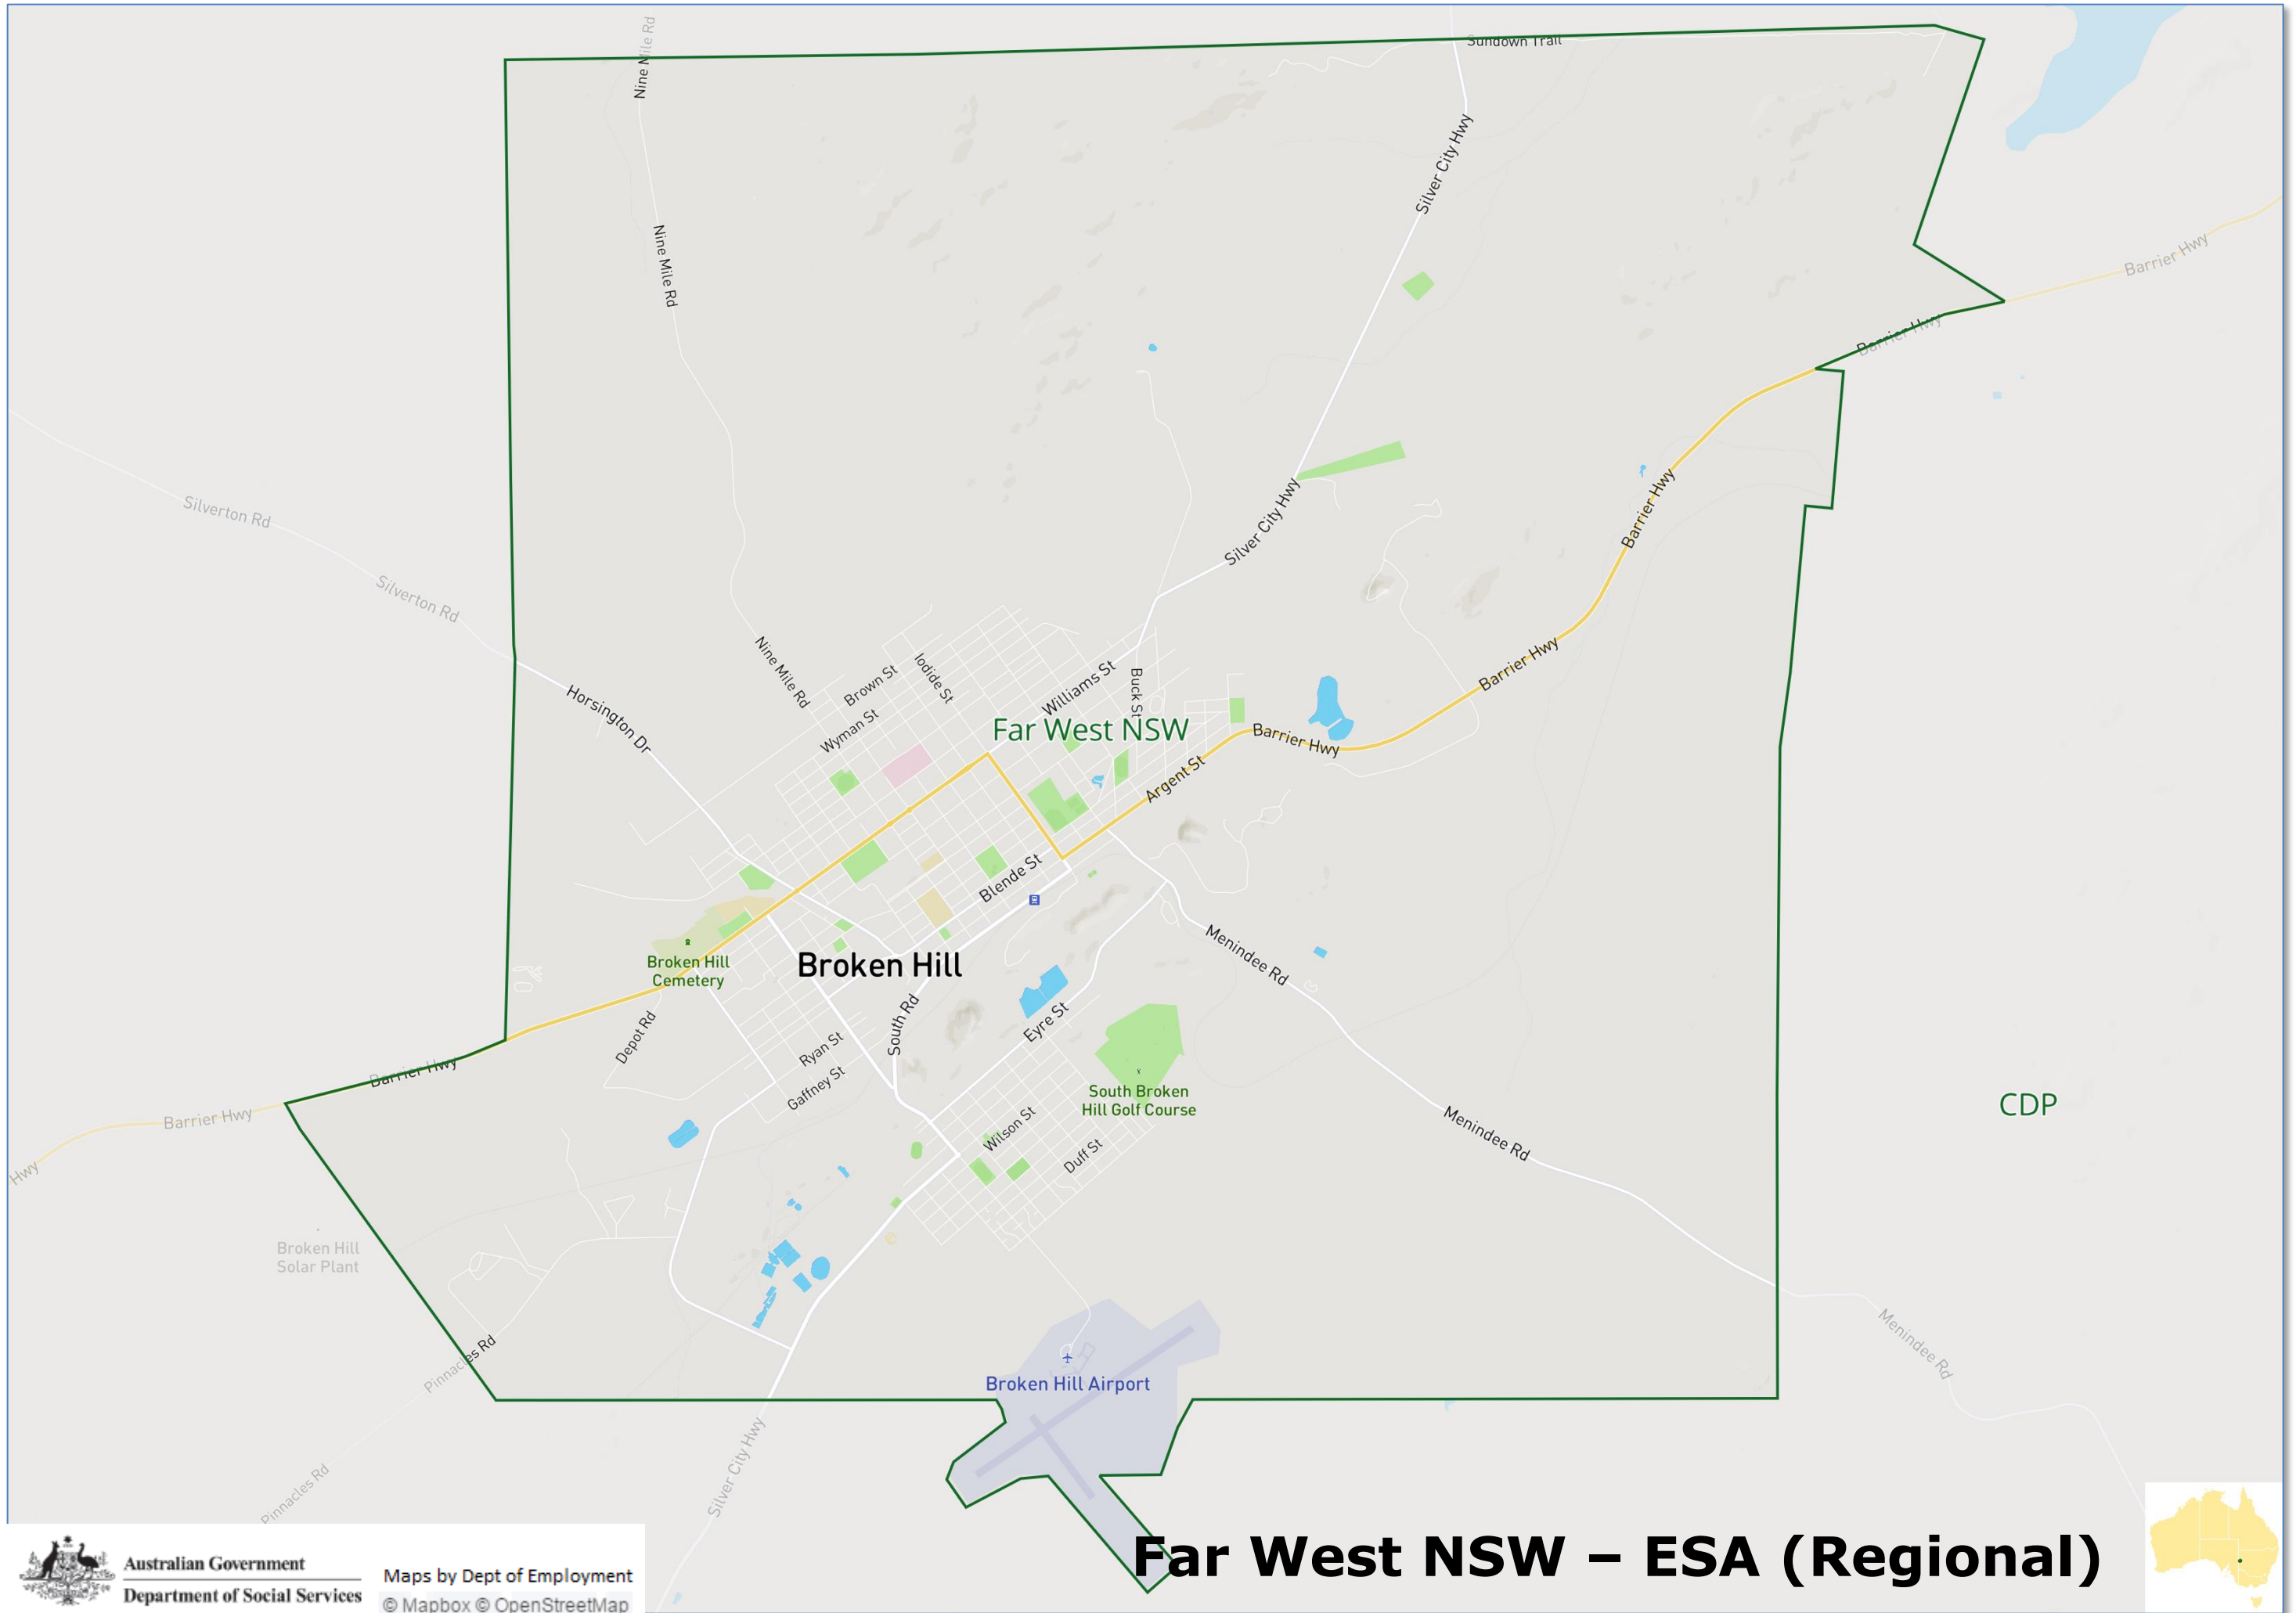

ACT/Queanbeyan – ESA (Metropolitan)

Australian Government
Department of Social Services

Maps by Dept of Employment
© Mapbox © OpenStreetMap

Central Western Sydney

Inner Western Sydney

Inner Sydney

Canterbury/
Bankstown

Maps by Dept of Employment
© Mapbox © OpenStreetMap

Coffs Harbour – ESA (Regional)

Eastern Suburbs- ESA (Metropolitan)

Eurobodalla - ESA (Regional)

Far West NSW – ESA (Regional)

Gwydir Namoi – ESA (Regional)

Hastings – ESA (Regional)

Hunter – ESA (Metropolitan)

Inner Sydney – ESA (Metropolitan)

Inner Western Sydney – ESA (Metropolitan)

Keepit – ESA (Regional)

Kiewa – ESA (Regional)

Australian Government
Department of Social Services

Maps by Dept of Employment
© Mapbox © OpenStreetMap

Lachlan – ESA (Regional)

Lower Hunter – ESA (Metropolitan)

Lower South Coast – ESA (Regional)

Macarthur – ESA (Metropolitan)

Macleay – ESA (Regional)

Australian Government
Department of Social Services