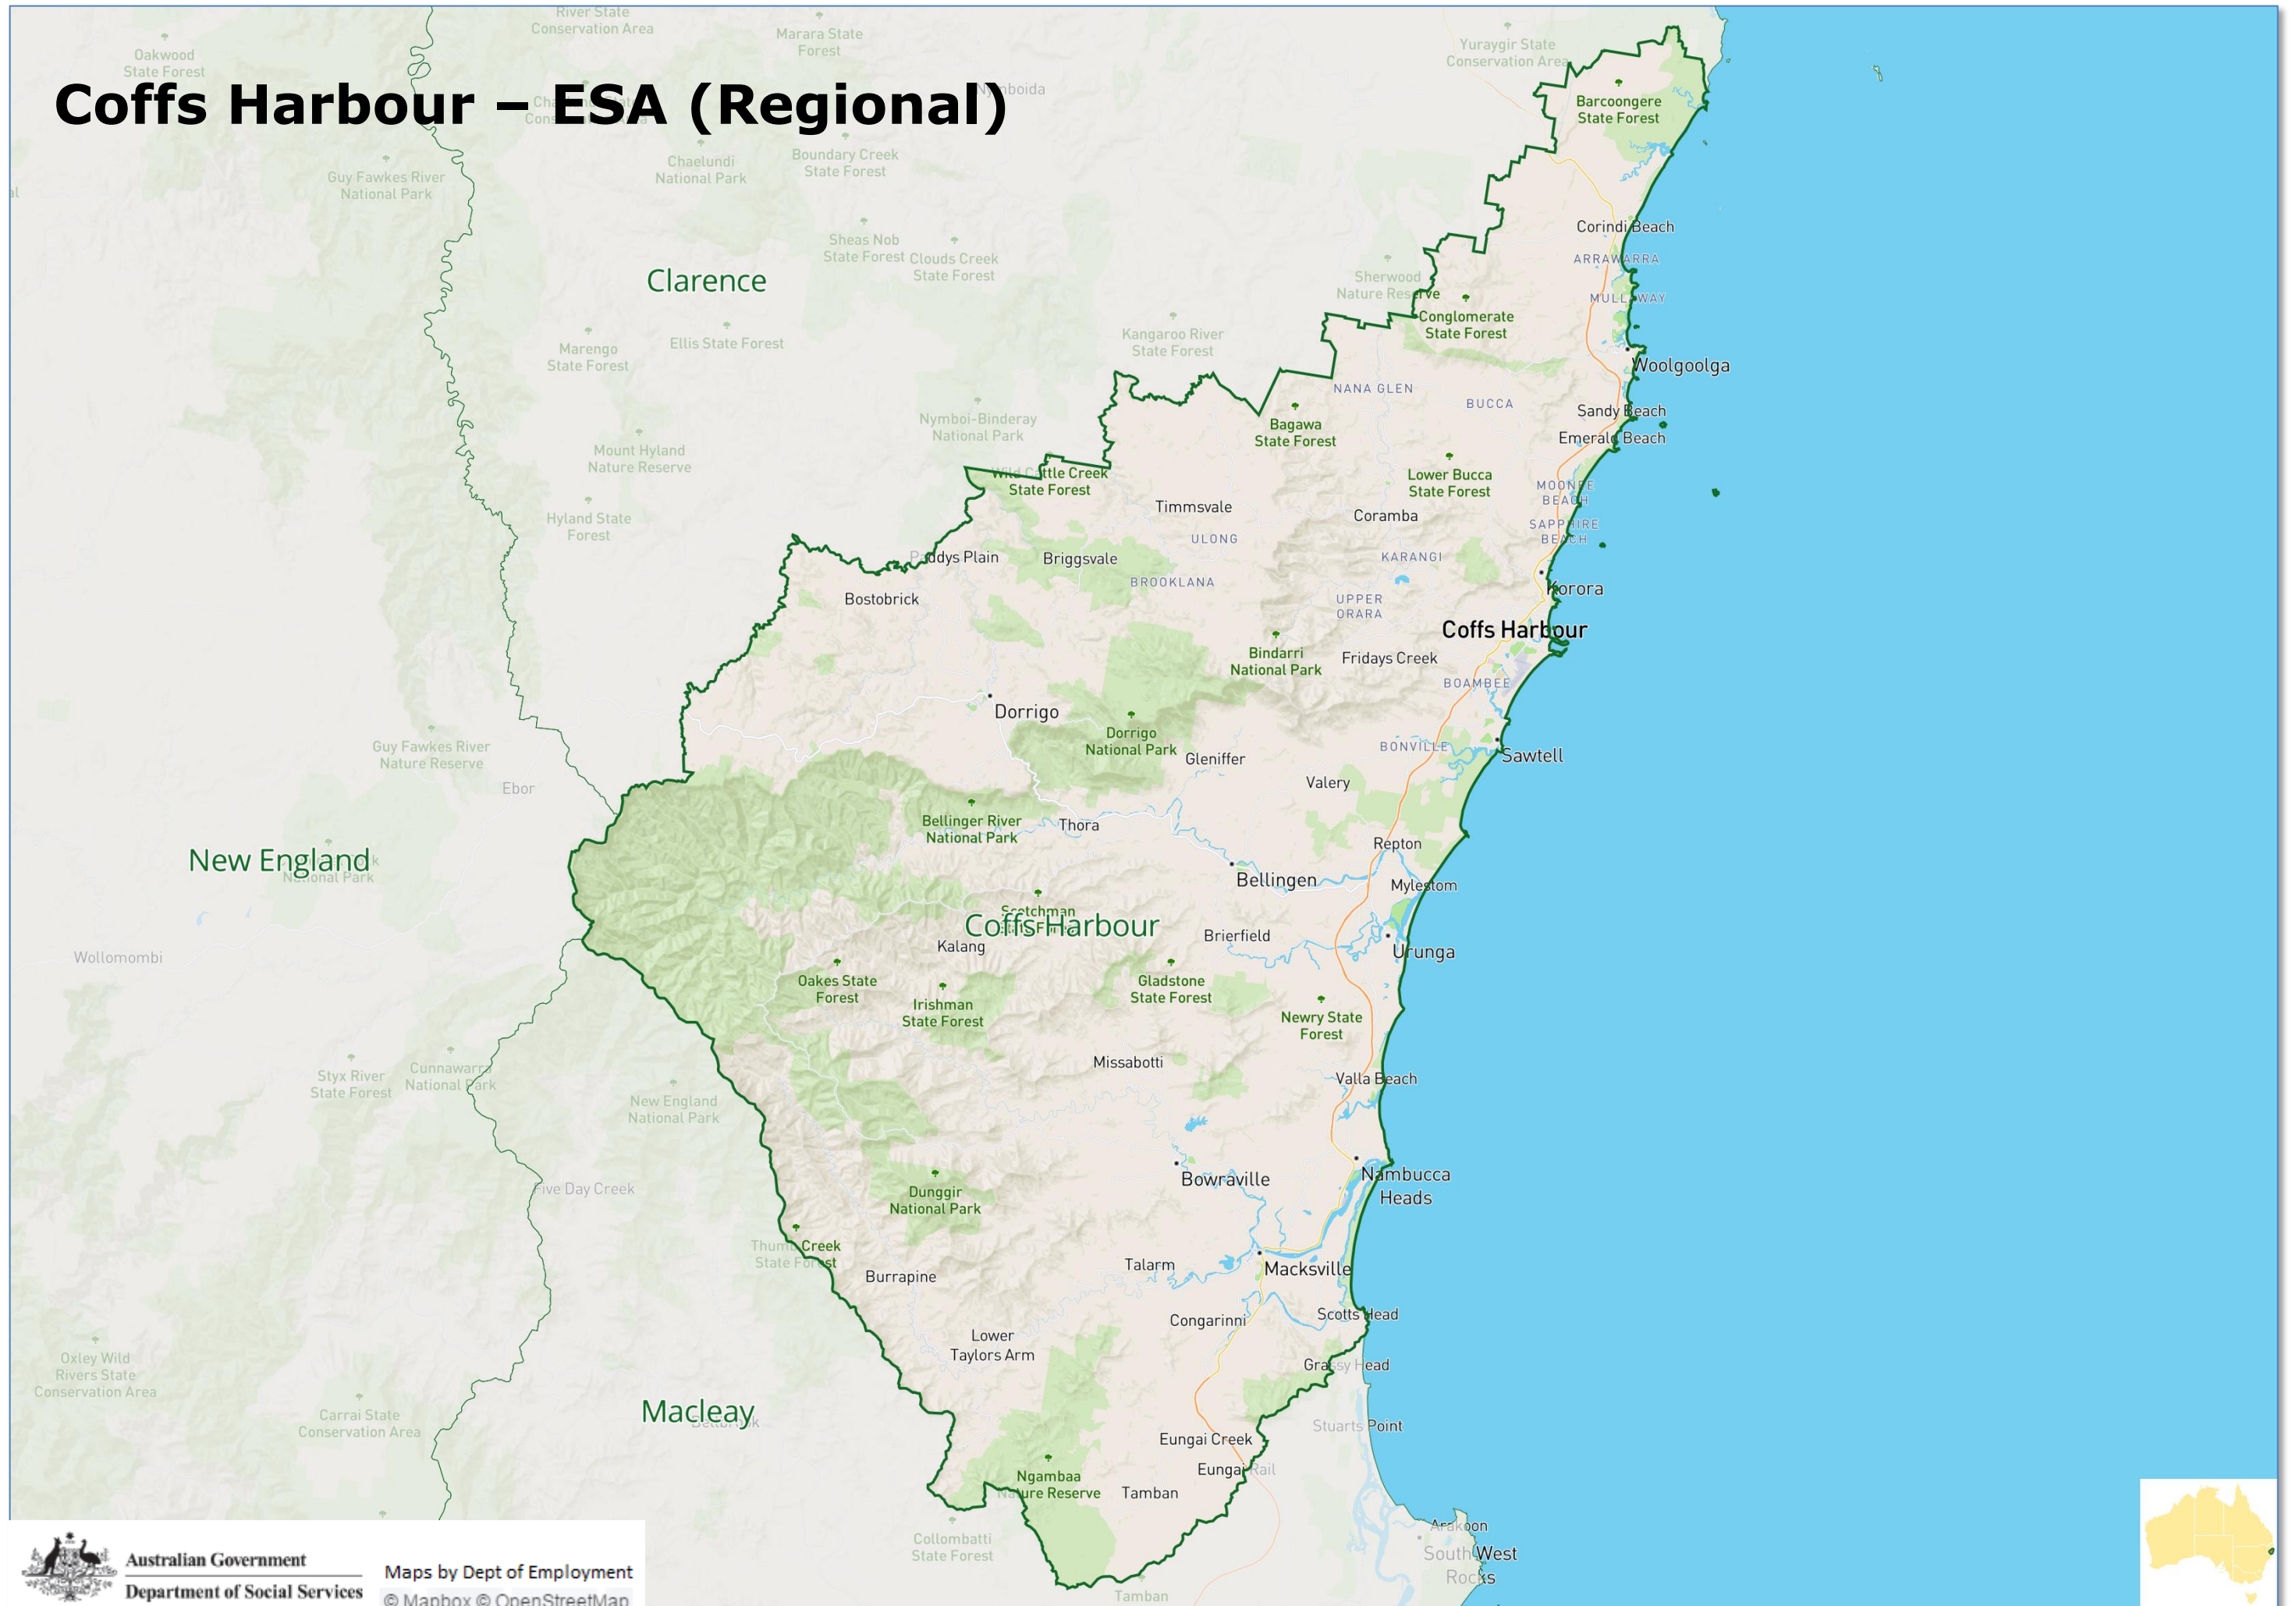

ACT/Queanbeyan – ESA (Metropolitan)

Australian Government
Department of Social Services

Maps by Dept of Employment
© Mapbox © OpenStreetMap

Central Western Sydney

Inner Western Sydney

Inner Sydney

Canterbury/
Bankstown

St George-Sutherland

Liverpool

Canterbury/Bankstown – ESA (Metropolitan)

Central Coast – ESA (Metropolitan)

Central Western Sydney – ESA (Metropolitan)

Chifley – ESA (Regional)

Clarence – ESA (Regional)

Australian Government
Department of Social Services

Maps by Dept of Employment
© Mapbox © OpenStreetMap

Coffs Harbour – ESA (Regional)

Eastern Suburbs- ESA (Metropolitan)

Eurobodalla - ESA (Regional)

Far West NSW – ESA (Regional)

Gwydir Namoi – ESA (Regional)

Maps by Dept of Employment
© Mapbox © OpenStreetMap

Lachlan – ESA (Regional)

Lower Hunter – ESA (Metropolitan)

Lower South Coast – ESA (Regional)

Macarthur – ESA (Metropolitan)

Macleay – ESA (Regional)

Australian Government
Department of Social Services