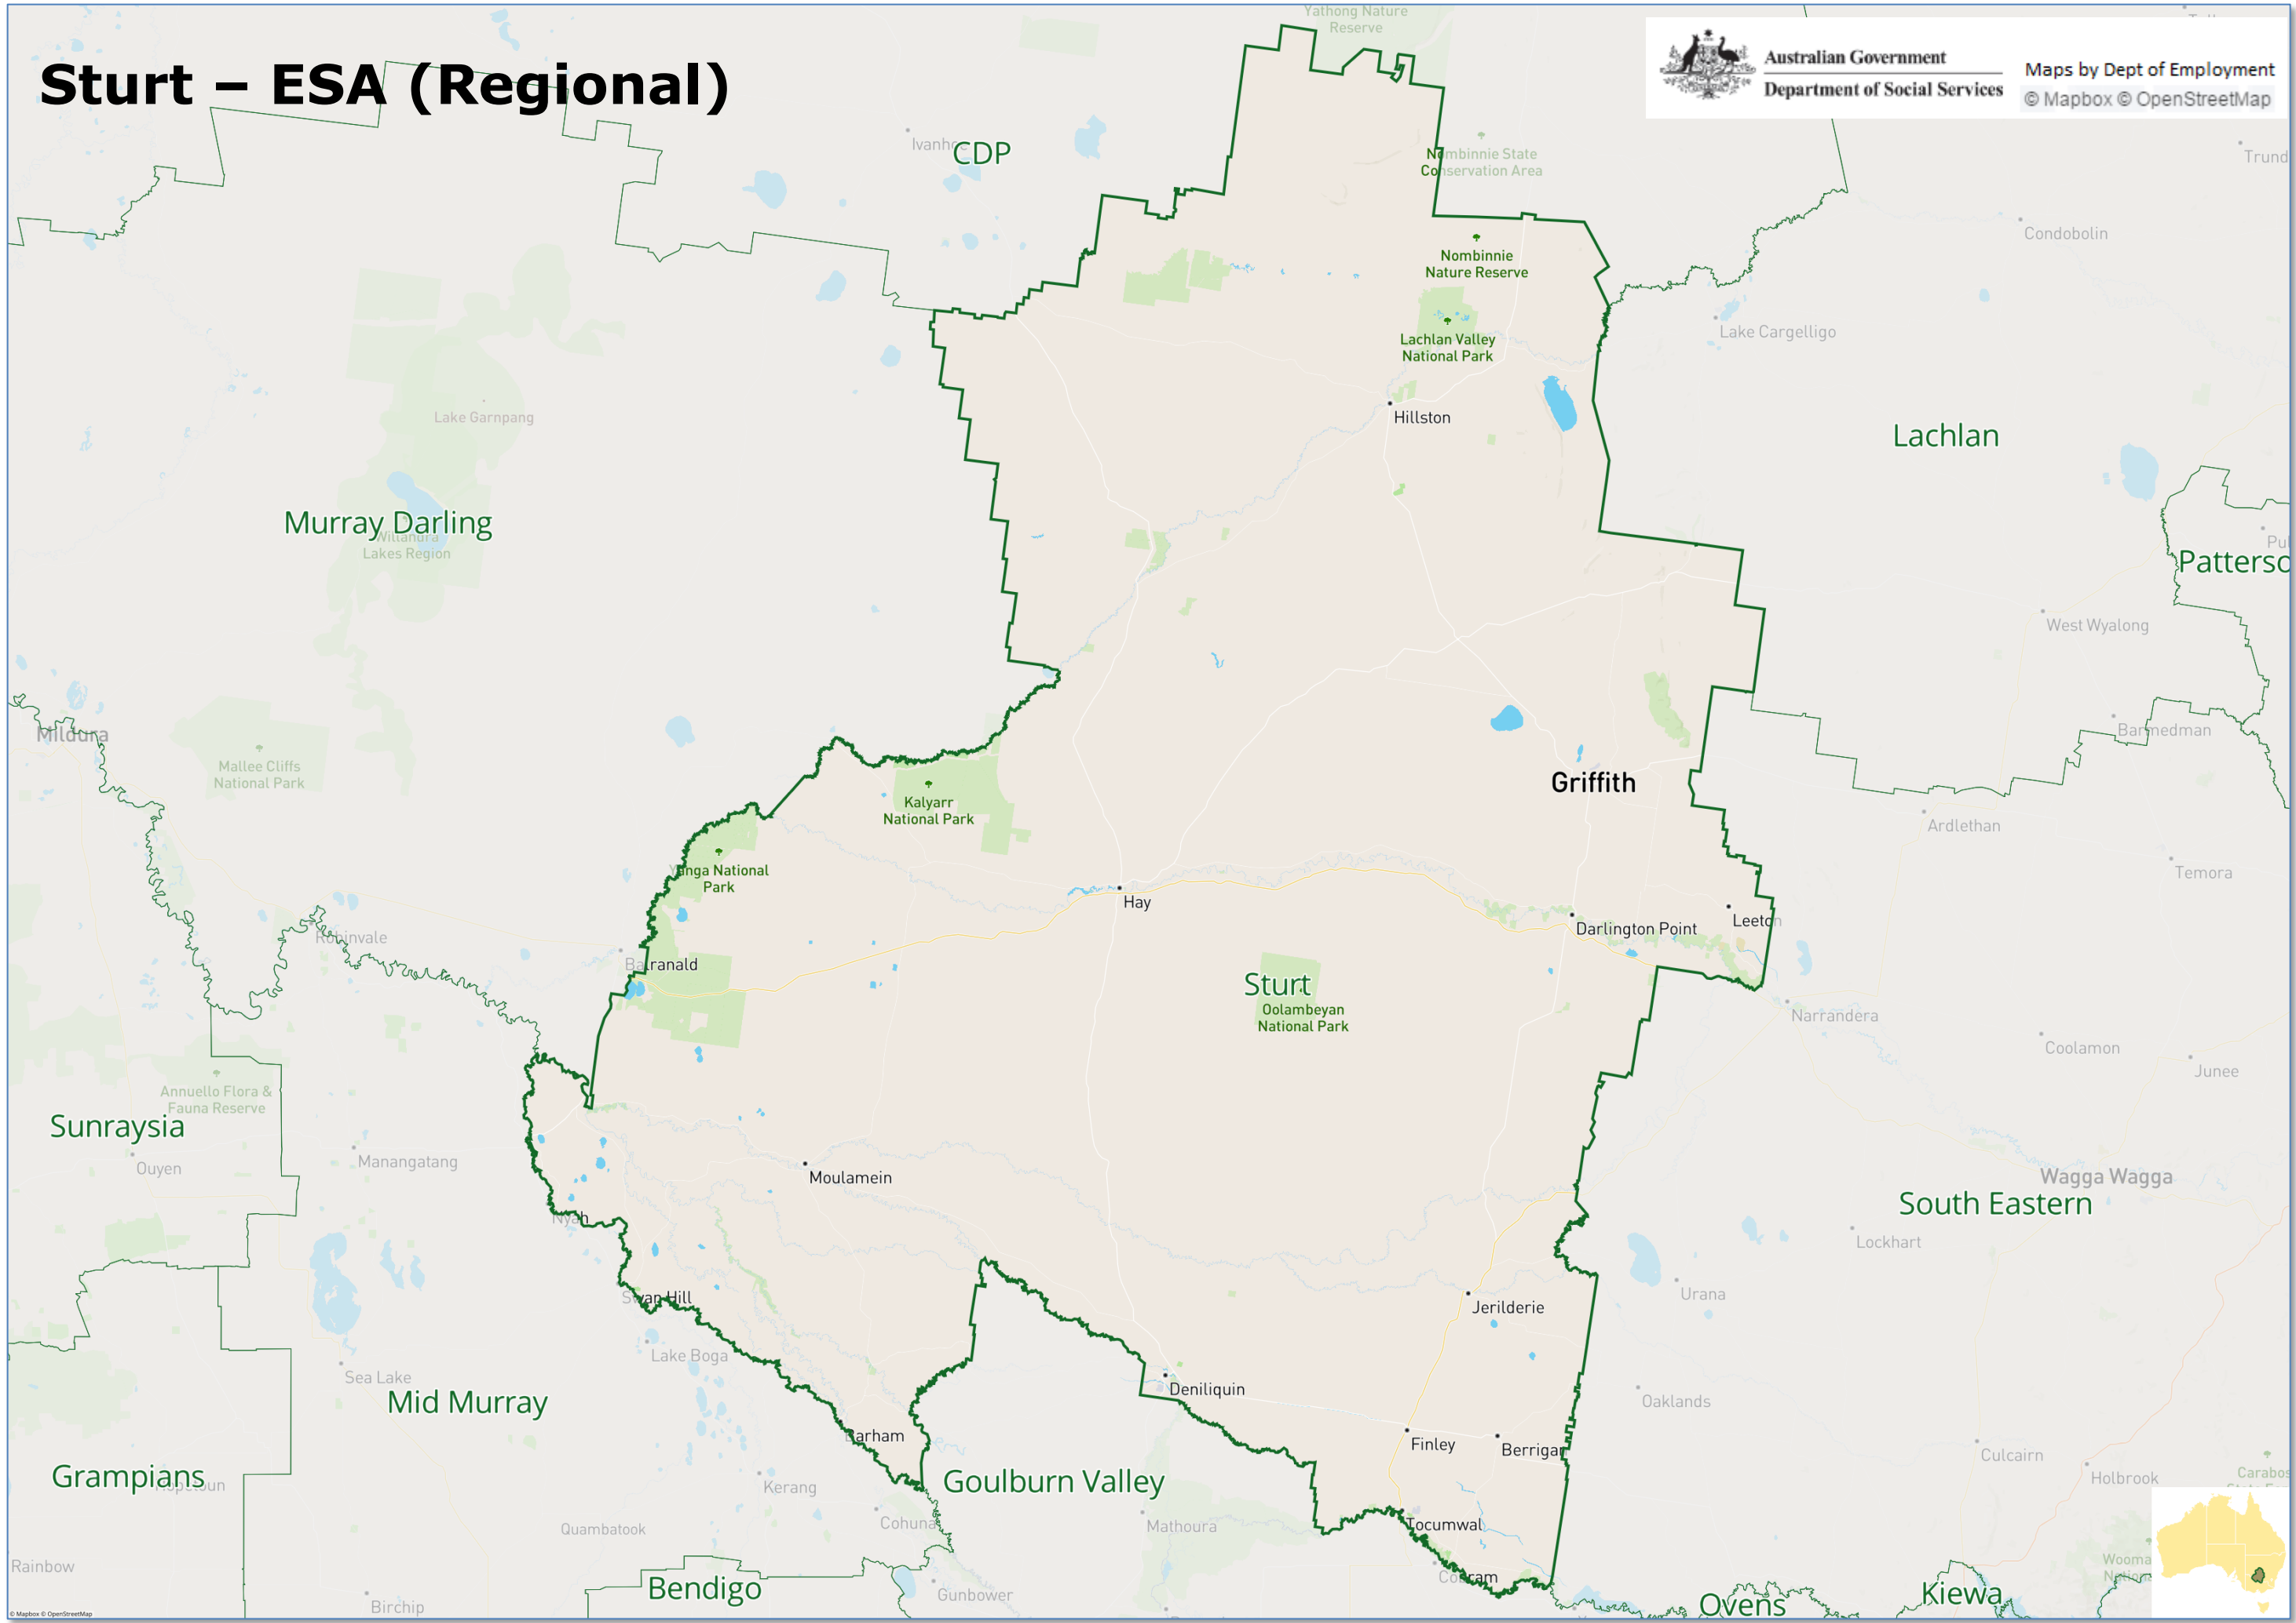

ACT/Queanbeyan – ESA (Metropolitan)

Australian Government
Department of Social Services

Maps by Dept of Employment
© Mapbox © OpenStreetMap

Central Western Sydney

Inner Western Sydney

Inner Sydney

Canterbury/
Bankstown

Maps by Dept of Employment
© Mapbox © OpenStreetMap

Manning – ESA (Regional)

New England

Murray Darling – ESA (Regional)

Australian Government
Department of Social Services

Maps by Dept of Employment
© Mapbox © OpenStreetMap

Maps by Dept of Employment
© Mapbox © OpenStreetMap

Northern Sydney – ESA (Metropolitan)

Orana – ESA (Regional)

Outer Western Sydney – ESA (Metropolitan)

Patterson – ESA (Regional)

Richmond – ESA (Regional)

Shoalhaven – ESA (Regional)

South Eastern – ESA (Regional)

Southern Ranges – ESA (Regional)

St George Sutherland – ESA (Metropolitan)

Sturt – ESA (Regional)

Tweed – ESA (Metropolitan)

Upper Hunter – ESA (Regional)