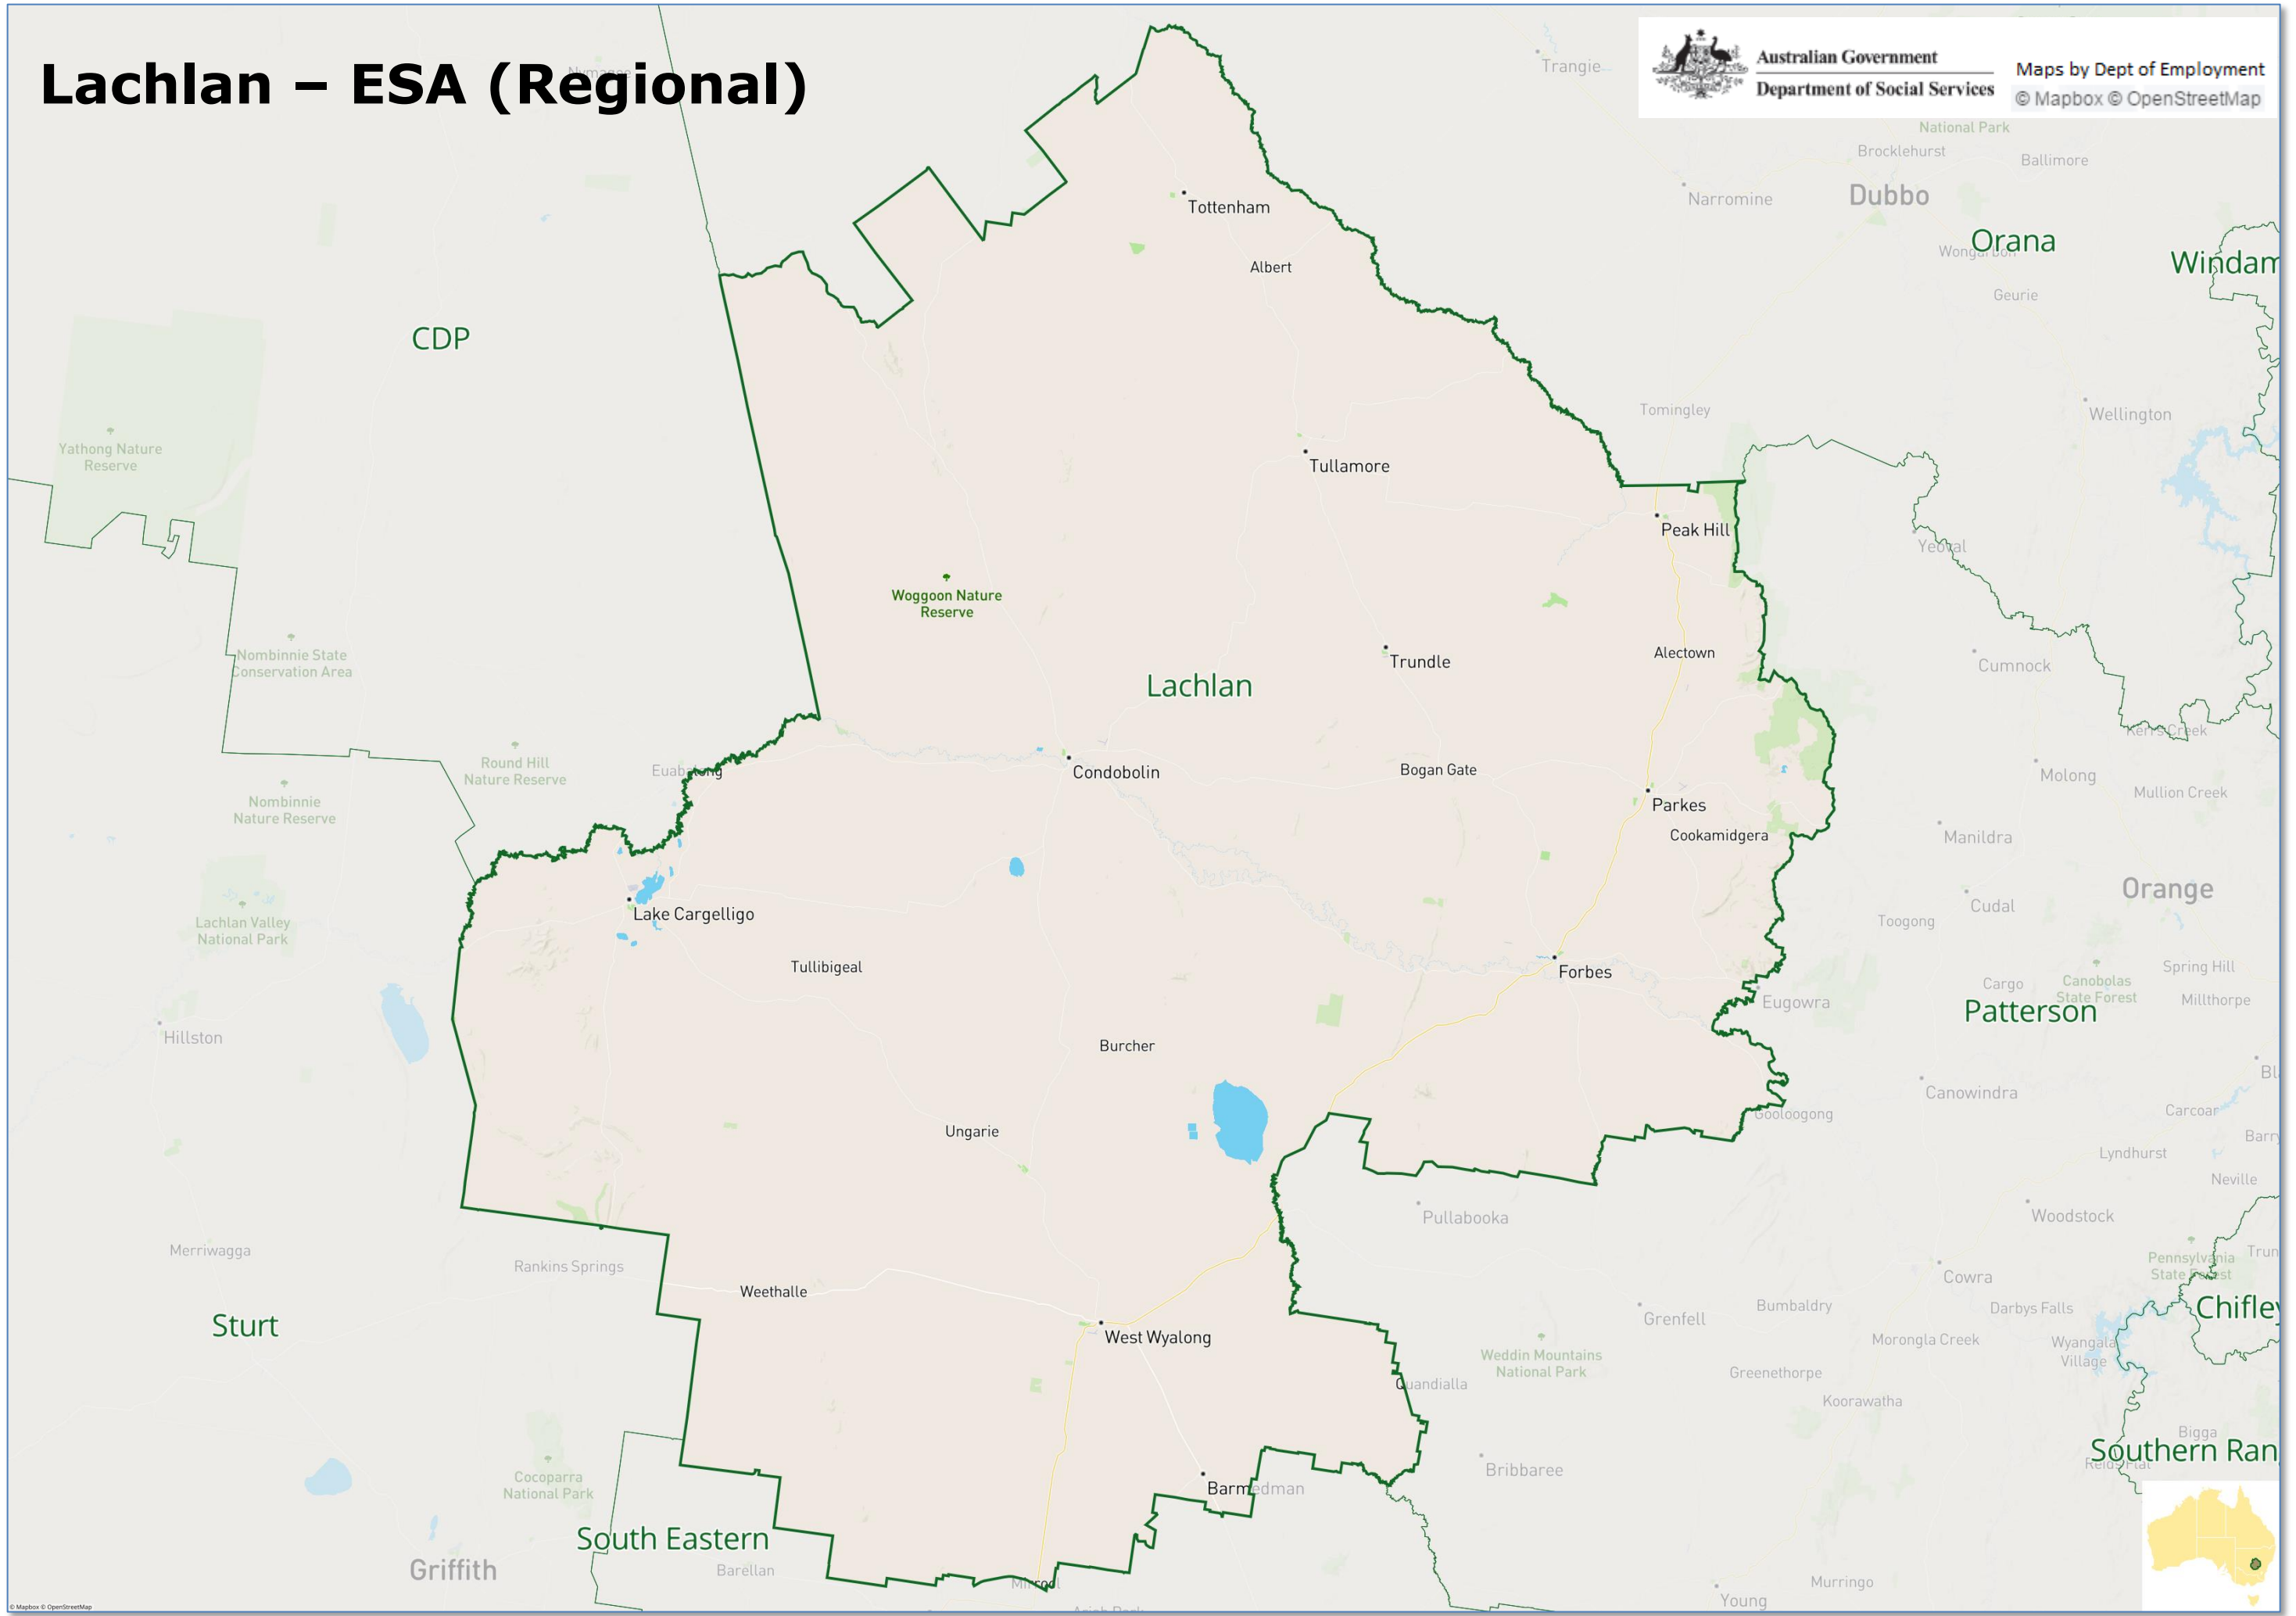

Maps by Dept of Employment
© Mapbox © OpenStreetMap

Coffs Harbour – ESA (Regional)

Eastern Suburbs- ESA (Metropolitan)

Eurobodalla - ESA (Regional)

Far West NSW – ESA (Regional)

Gwydir Namoi – ESA (Regional)

Hastings – ESA (Regional)

Hunter – ESA (Metropolitan)

Inner Sydney – ESA (Metropolitan)

Inner Western Sydney – ESA (Metropolitan)

Keepit – ESA (Regional)

Kiewa – ESA (Regional)

Australian Government
Department of Social Services

Maps by Dept of Employment
© Mapbox © OpenStreetMap

Lachlan – ESA (Regional)

Lower Hunter – ESA (Metropolitan)

Lower South Coast – ESA (Regional)

Macarthur – ESA (Metropolitan)

Macleay – ESA (Regional)

Australian Government
Department of Social Services

Maps by Dept of Employment
© Mapbox © OpenStreetMap

Manning – ESA (Regional)

New England

Murray Darling – ESA (Regional)

Australian Government
Department of Social Services

Maps by Dept of Employment
© Mapbox © OpenStreetMap