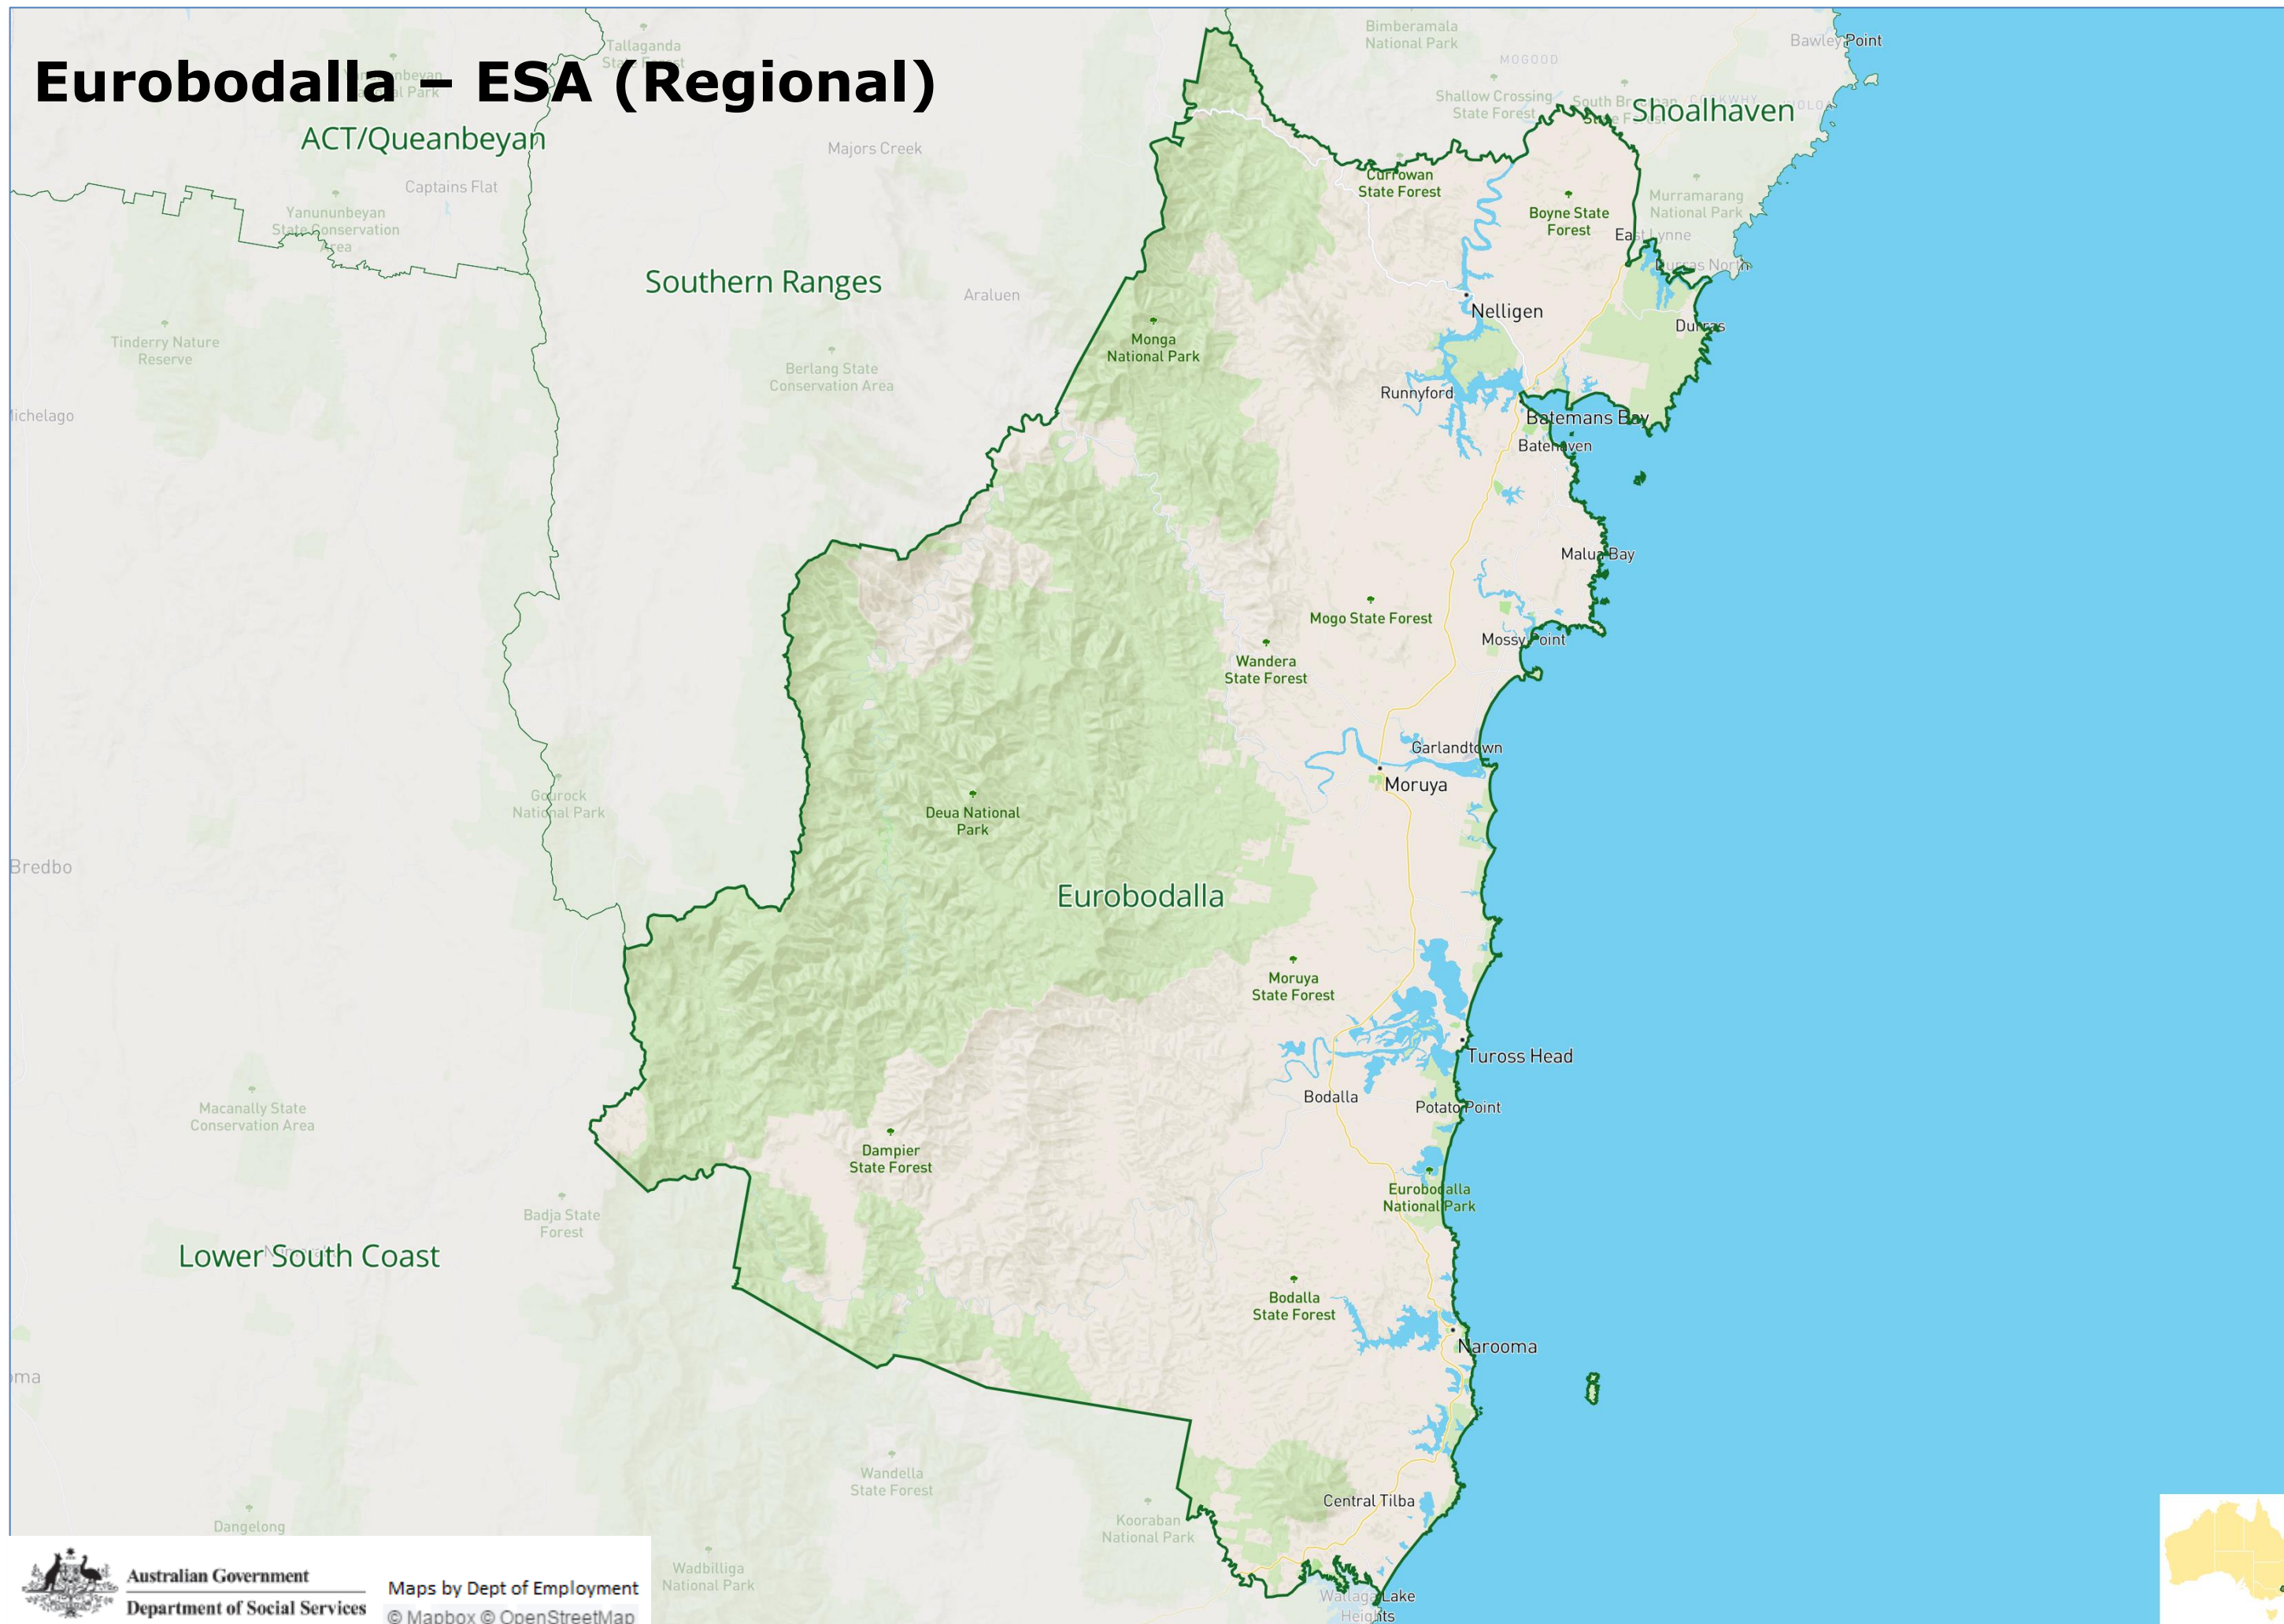

ACT/Queanbeyan – ESA (Metropolitan)

Australian Government
Department of Social Services

Maps by Dept of Employment
© Mapbox © OpenStreetMap

Central Western Sydney

Inner Western Sydney

Inner Sydney

Canterbury/
Bankstown

St George-Sutherland

Liverpool

Canterbury/Bankstown – ESA (Metropolitan)

Central Coast – ESA (Metropolitan)

Central Western Sydney – ESA (Metropolitan)

Chifley – ESA (Regional)

Clarence – ESA (Regional)

Australian Government
Department of Social Services

Maps by Dept of Employment
© Mapbox © OpenStreetMap

Coffs Harbour – ESA (Regional)

Eastern Suburbs- ESA (Metropolitan)

Eurobodalla - ESA (Regional)

Far West NSW – ESA (Regional)

Gwydir Namoi – ESA (Regional)

Maps by Dept of Employment
© Mapbox © OpenStreetMap

Lachlan – ESA (Regional)

Lower Hunter – ESA (Metropolitan)

Lower South Coast – ESA (Regional)

Macarthur – ESA (Metropolitan)

Macleay – ESA (Regional)

Australian Government
Department of Social Services