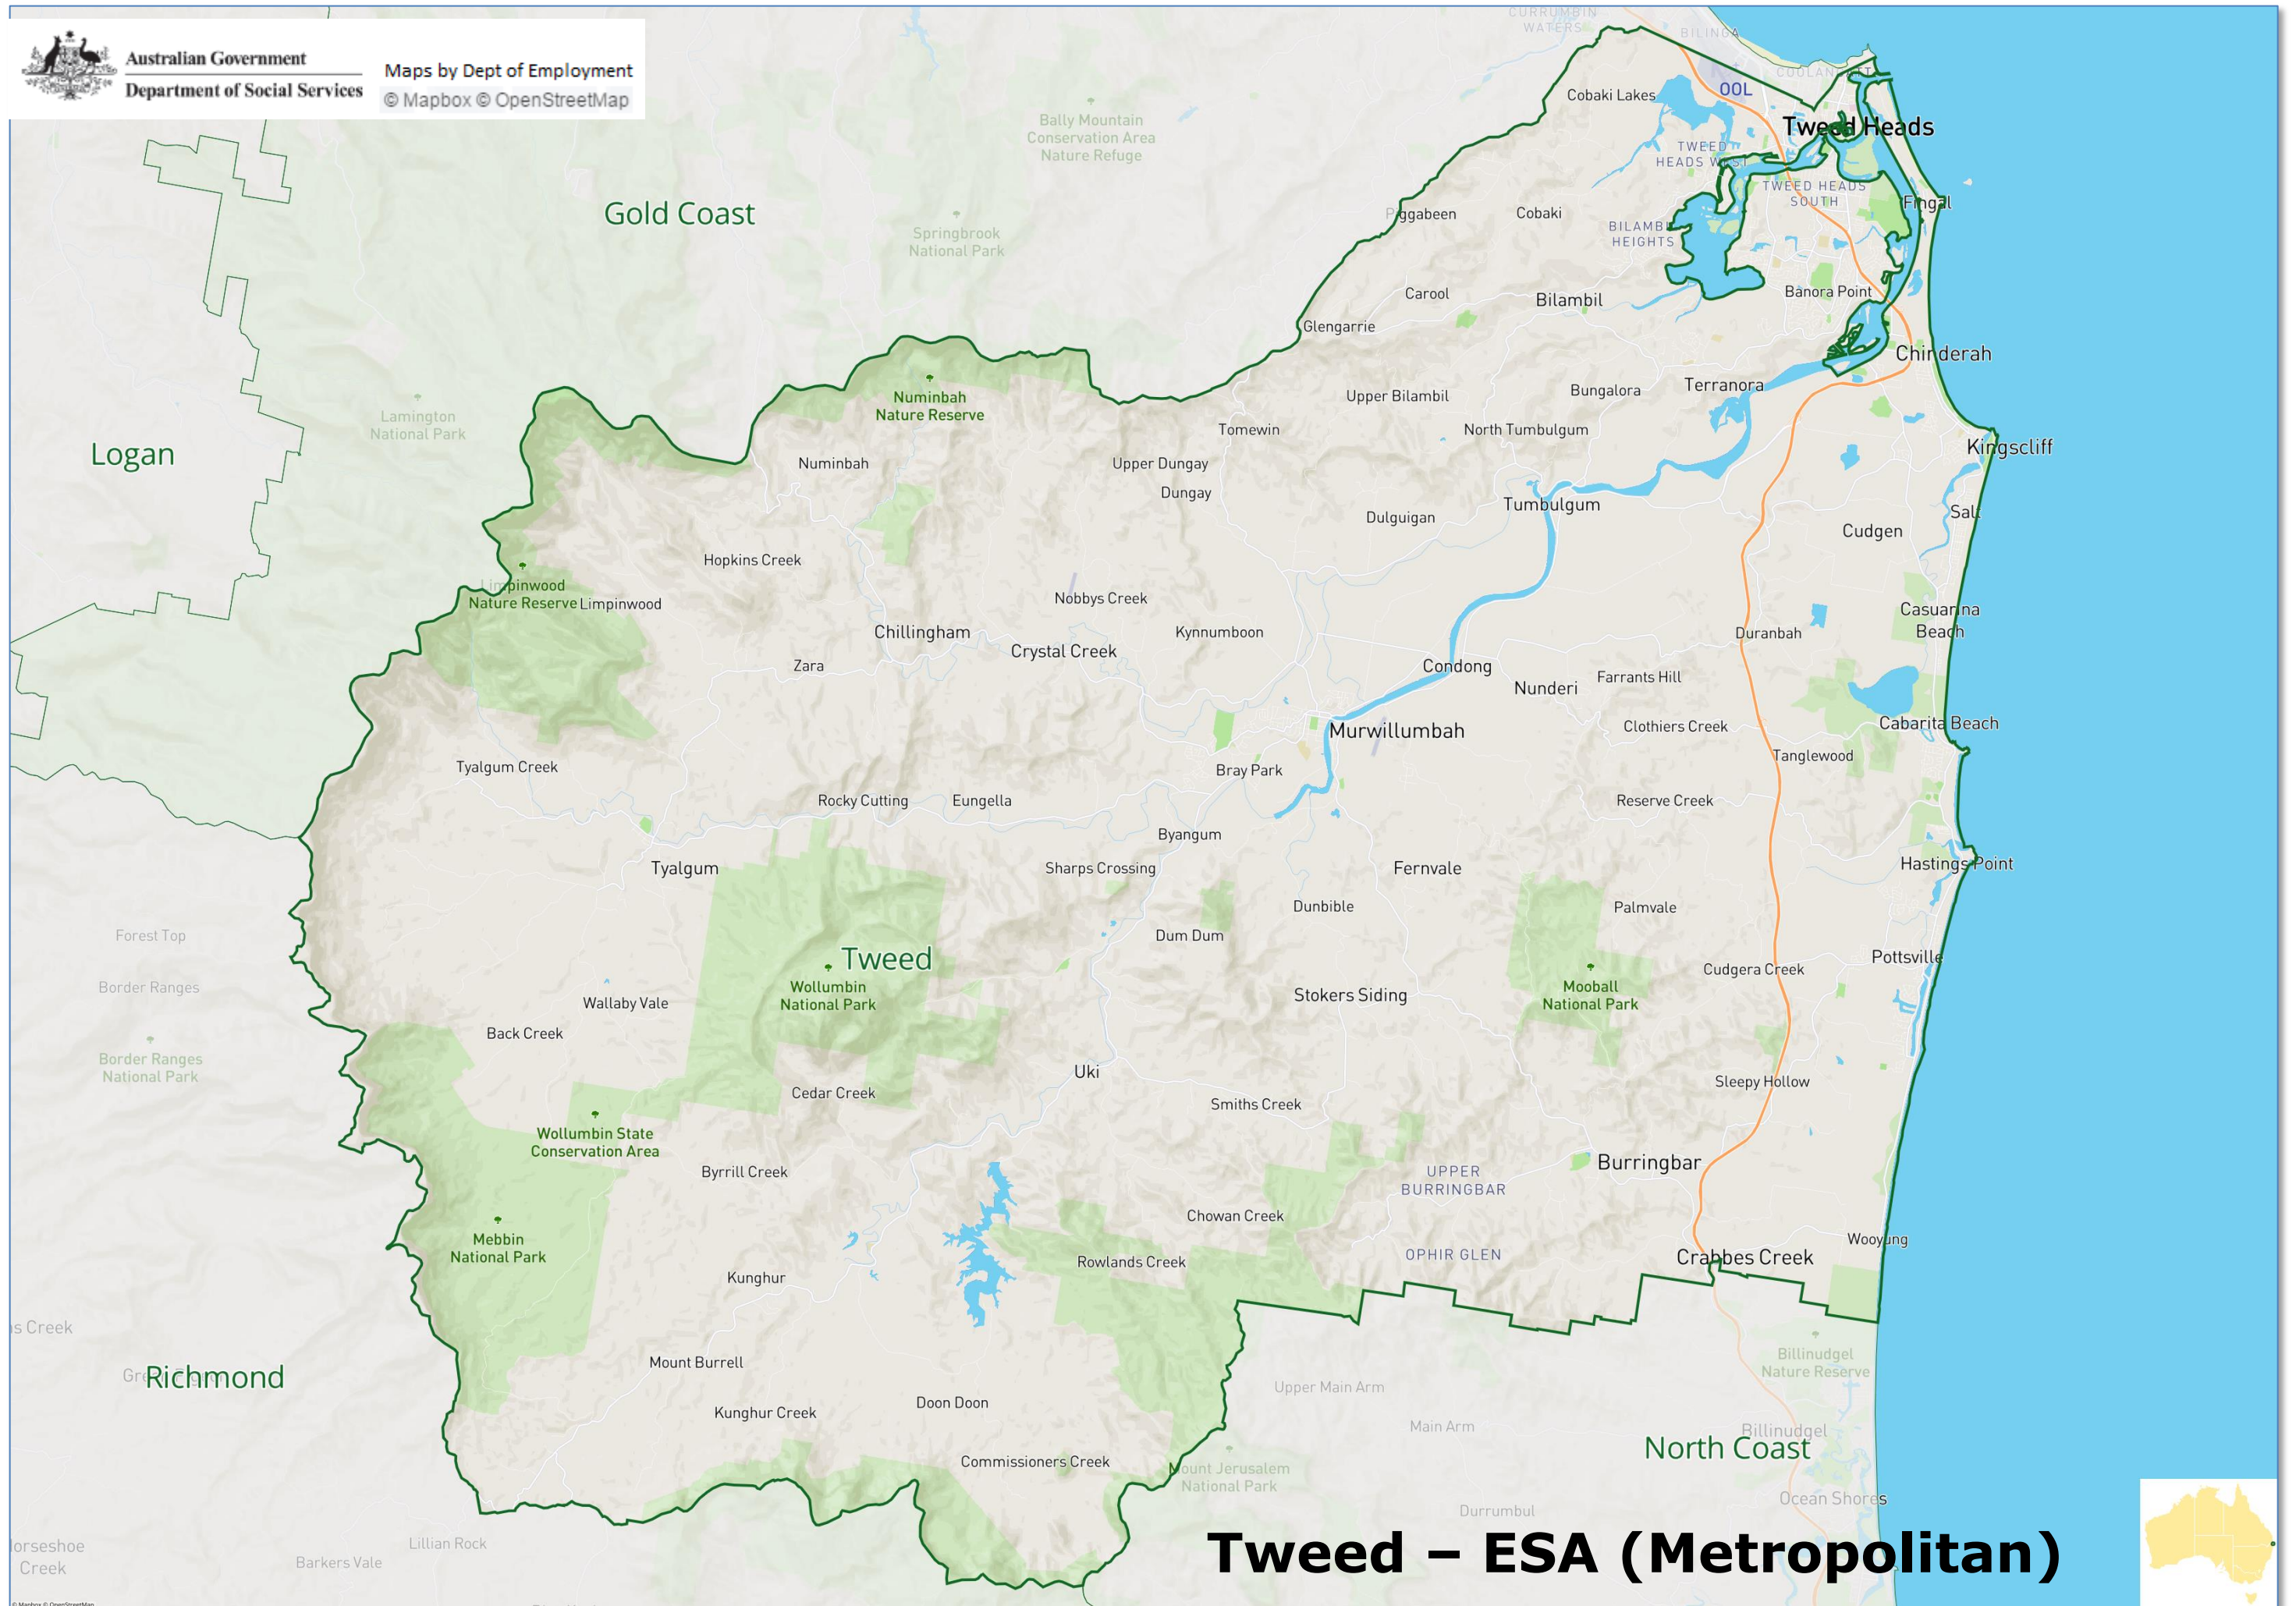

ACT/Queanbeyan – ESA (Metropolitan)

Australian Government
Department of Social Services

Maps by Dept of Employment
© Mapbox © OpenStreetMap

Central Western Sydney

Inner Western Sydney

Inner Sydney

Canterbury/
Bankstown

Maps by Dept of Employment
© Mapbox © OpenStreetMap

Manning – ESA (Regional)

New England

Murray Darling – ESA (Regional)

Australian Government
Department of Social Services

Maps by Dept of Employment
© Mapbox © OpenStreetMap

Maps by Dept of Employment
© Mapbox © OpenStreetMap

Northern Sydney – ESA (Metropolitan)

Orana – ESA (Regional)

Outer Western Sydney – ESA (Metropolitan)

Patterson – ESA (Regional)

Richmond – ESA (Regional)

Shoalhaven – ESA (Regional)

South Eastern – ESA (Regional)

Southern Ranges – ESA (Regional)

St George Sutherland – ESA (Metropolitan)

Sturt – ESA (Regional)

Tweed – ESA (Metropolitan)

Upper Hunter – ESA (Regional)