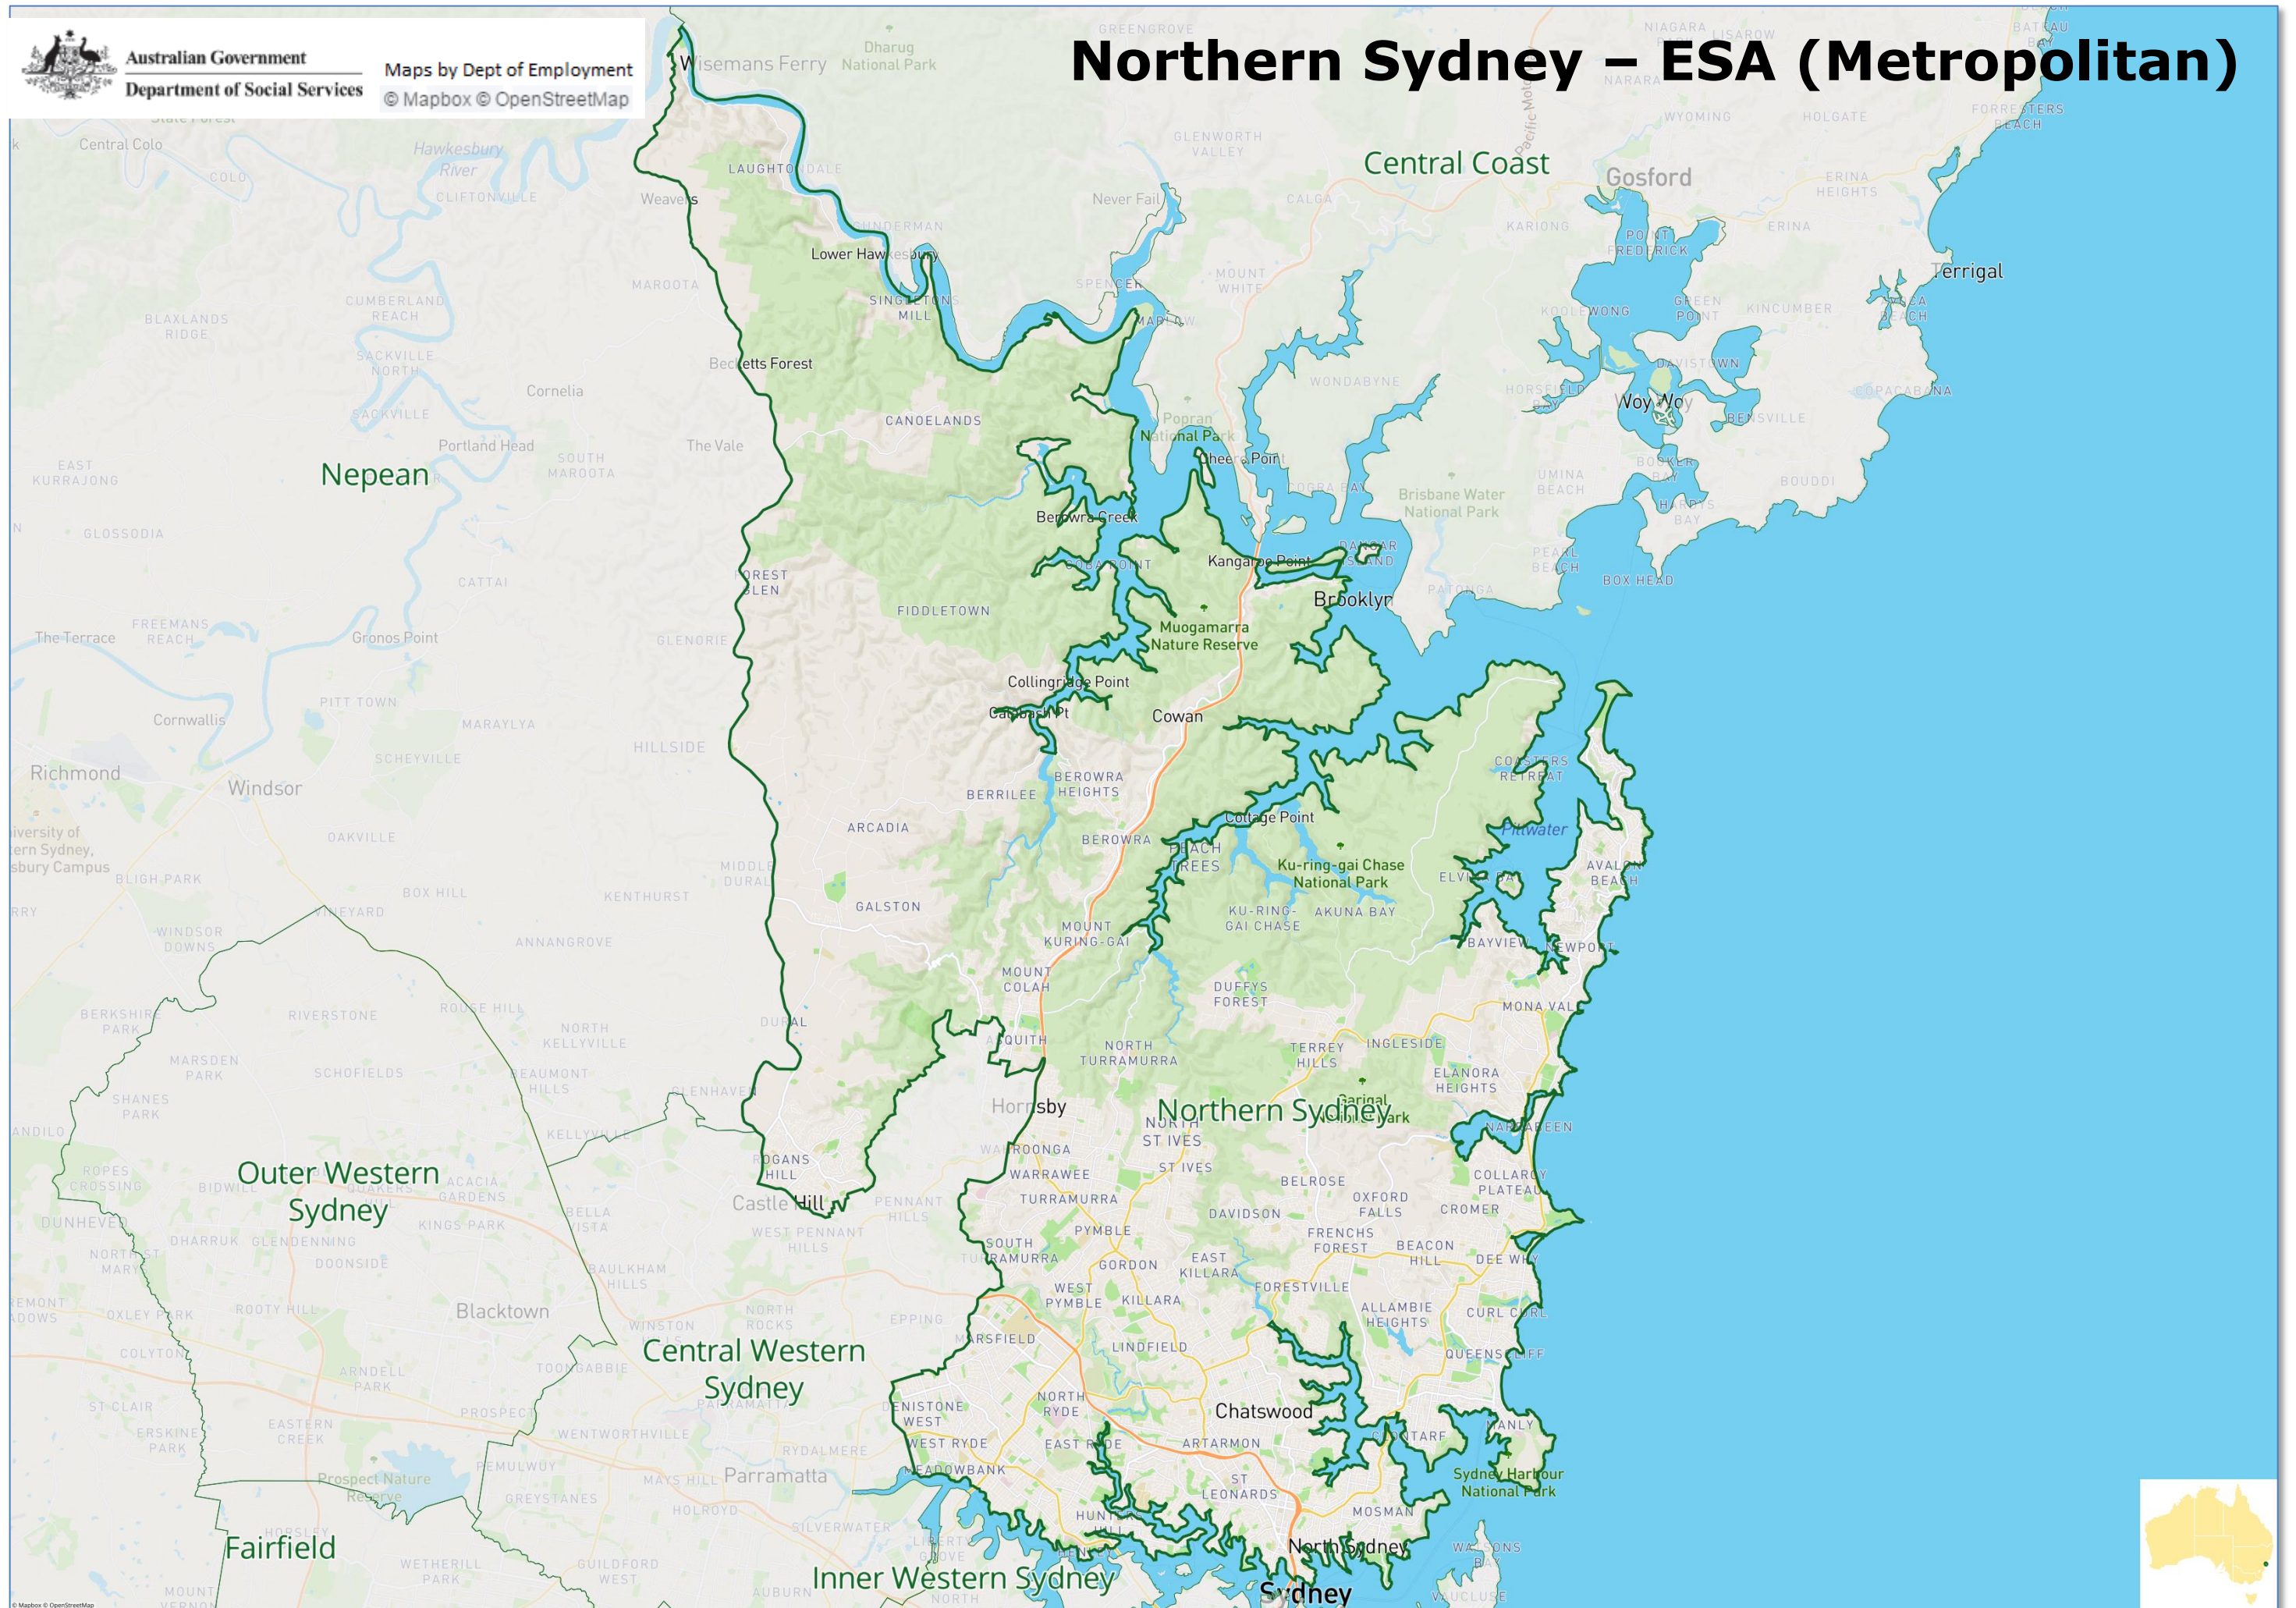

Maps by Dept of Employment
© Mapbox © OpenStreetMap

Manning – ESA (Regional)

New England

Murray Darling – ESA (Regional)

Australian Government
Department of Social Services

Maps by Dept of Employment
© Mapbox © OpenStreetMap

Nepean - ESA (Metropolitan)

Australian Government
Department of Social Services

Maps by Dept of Employment
© Mapbox © OpenStreetMap

New England – ESA (Regional)

Australian Government
Department of Social Services

Maps by Dept of Employment
© Mapbox © OpenStreetMap

Northern Sydney – ESA (Metropolitan)

Orana – ESA (Regional)

Outer Western Sydney – ESA (Metropolitan)

Patterson – ESA (Regional)

Richmond – ESA (Regional)

Shoalhaven – ESA (Regional)

South Eastern – ESA (Regional)

Southern Ranges – ESA (Regional)

St George Sutherland – ESA (Metropolitan)

Sturt – ESA (Regional)

Tweed – ESA (Metropolitan)

Upper Hunter – ESA (Regional)