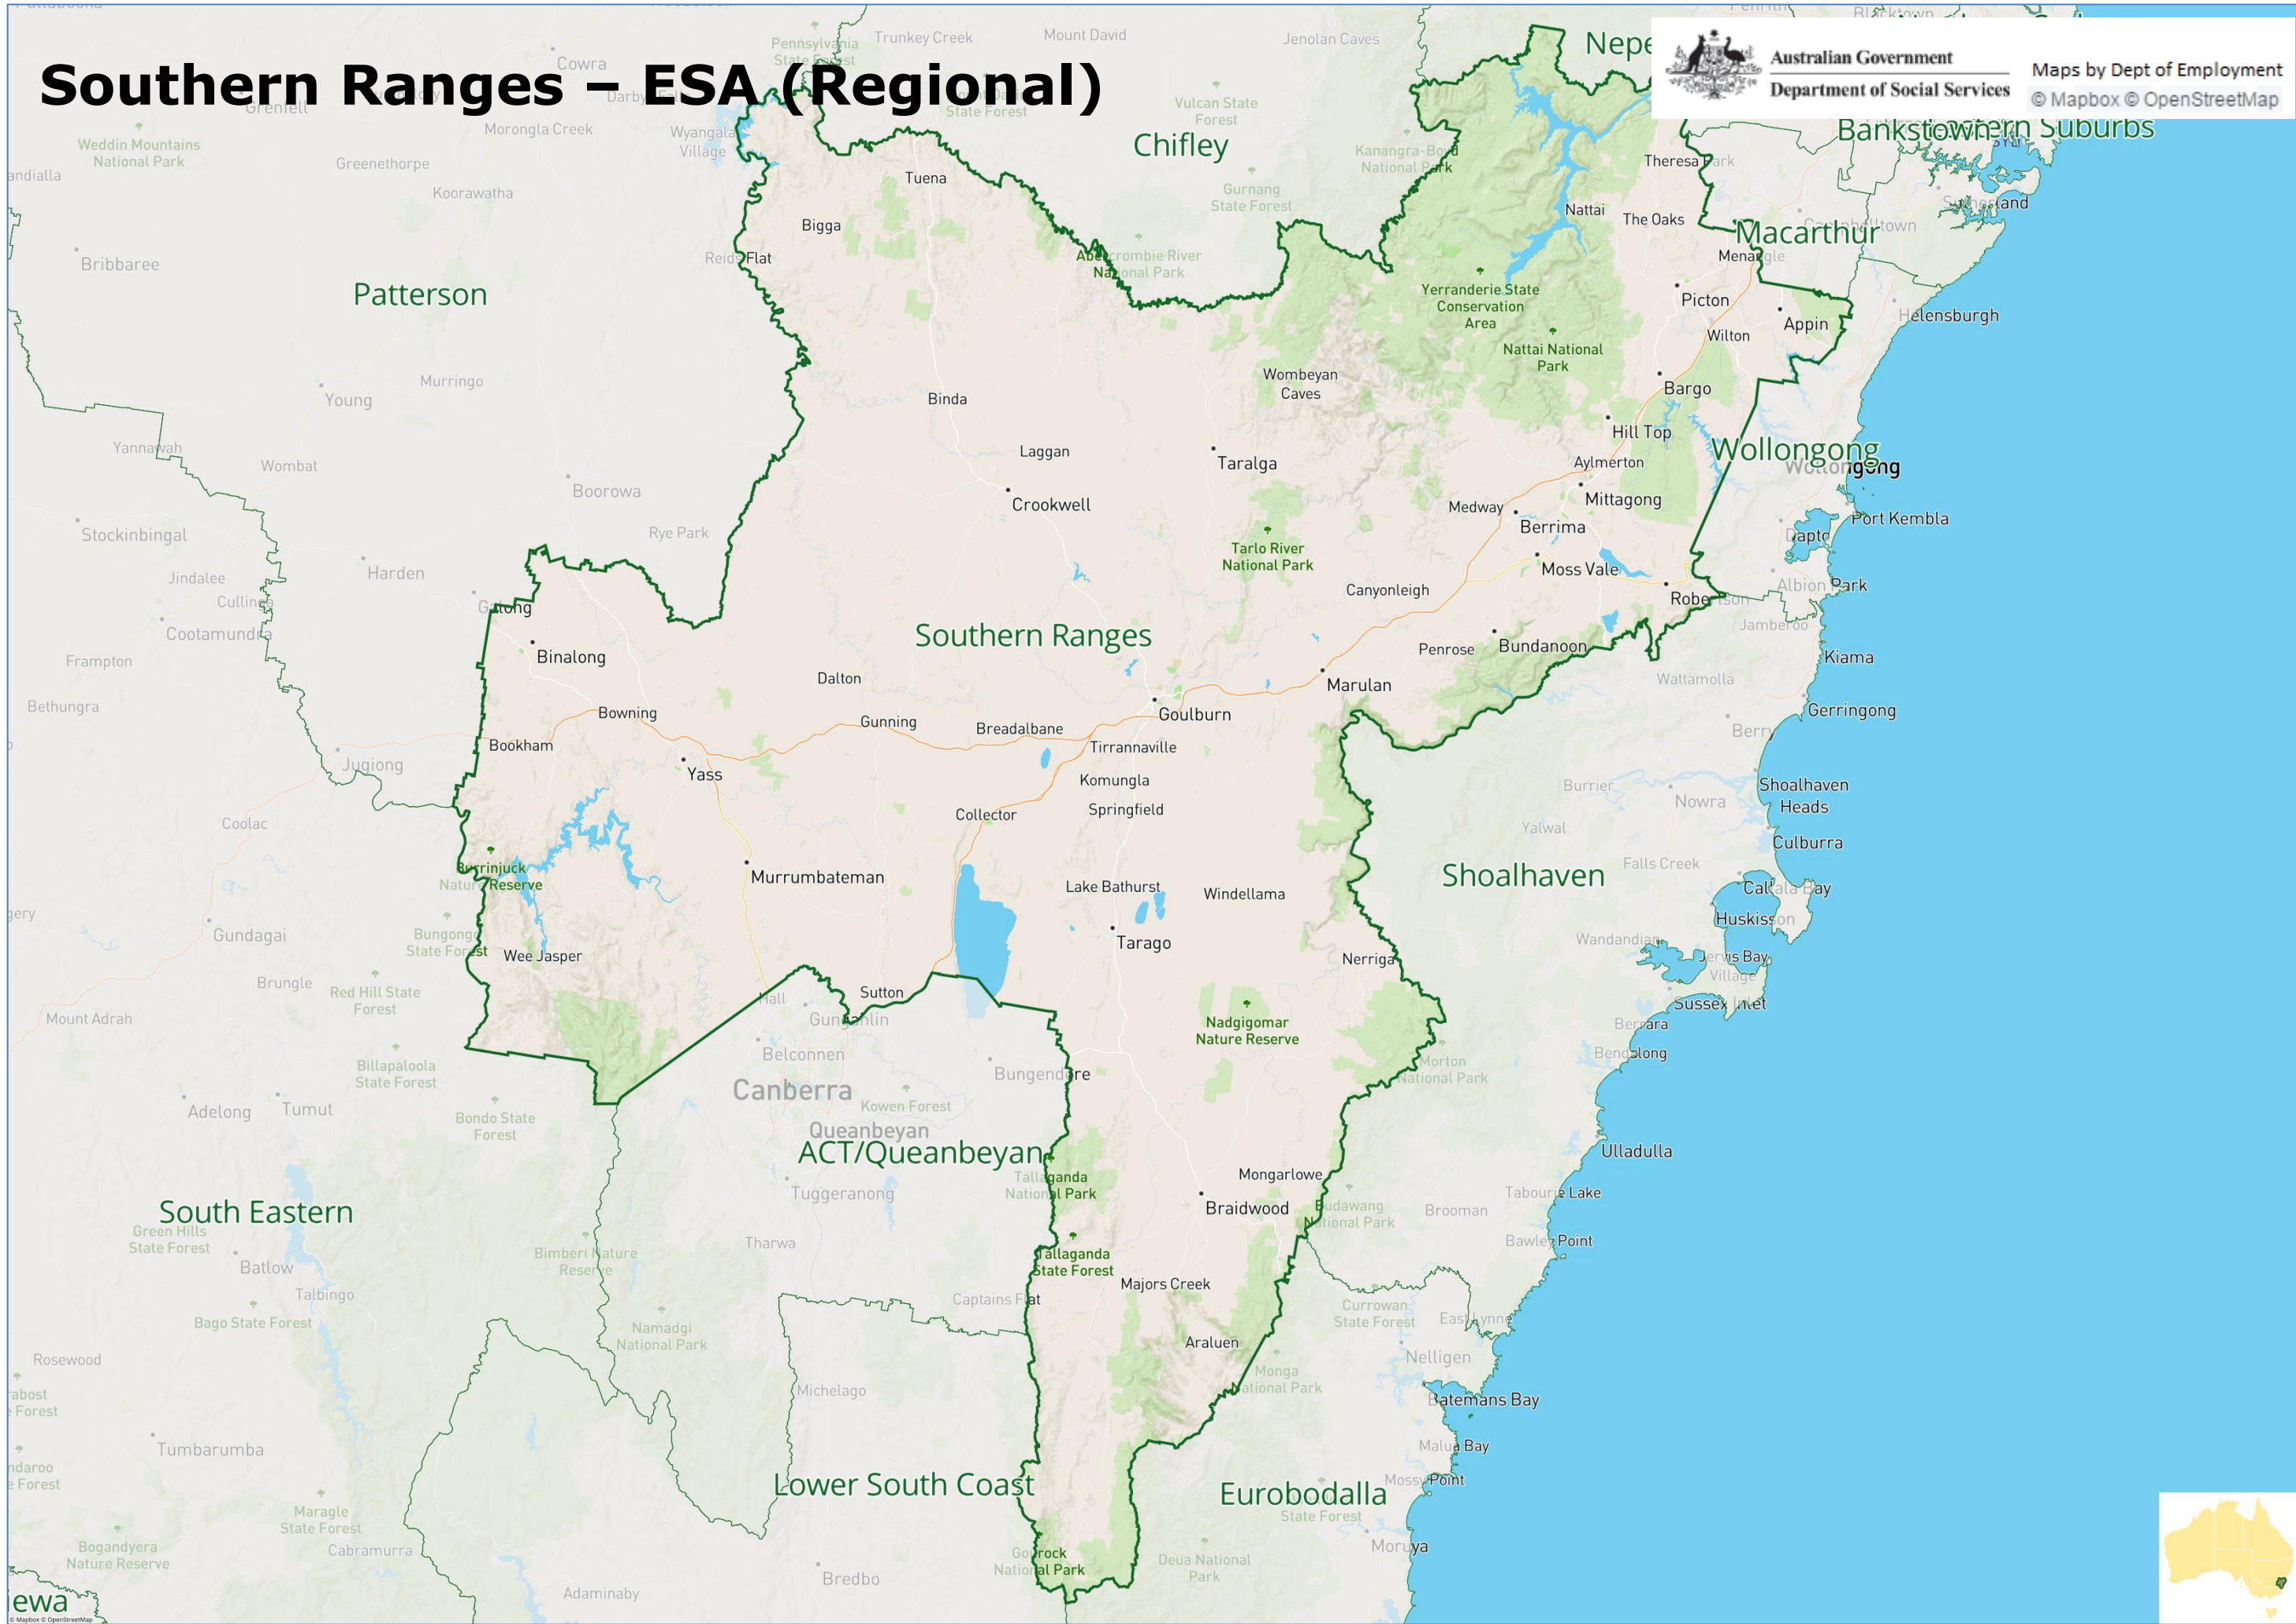

ACT/Queanbeyan – ESA (Metropolitan)

Australian Government
Department of Social Services

Maps by Dept of Employment
© Mapbox © OpenStreetMap

Central Western Sydney

Inner Western Sydney

Inner Sydney

Canterbury/
Bankstown

Nepean - ESA (Metropolitan)

Australian Government
Department of Social Services

Maps by Dept of Employment
© Mapbox © OpenStreetMap

New England – ESA (Regional)

Australian Government
Department of Social Services

Maps by Dept of Employment
© Mapbox © OpenStreetMap

Northern Sydney – ESA (Metropolitan)

Orana – ESA (Regional)

Outer Western Sydney – ESA (Metropolitan)

Patterson – ESA (Regional)

Richmond – ESA (Regional)

Shoalhaven – ESA (Regional)

South Eastern – ESA (Regional)

Southern Ranges – ESA (Regional)

St George Sutherland – ESA (Metropolitan)

Sturt – ESA (Regional)

Tweed – ESA (Metropolitan)

Upper Hunter – ESA (Regional)