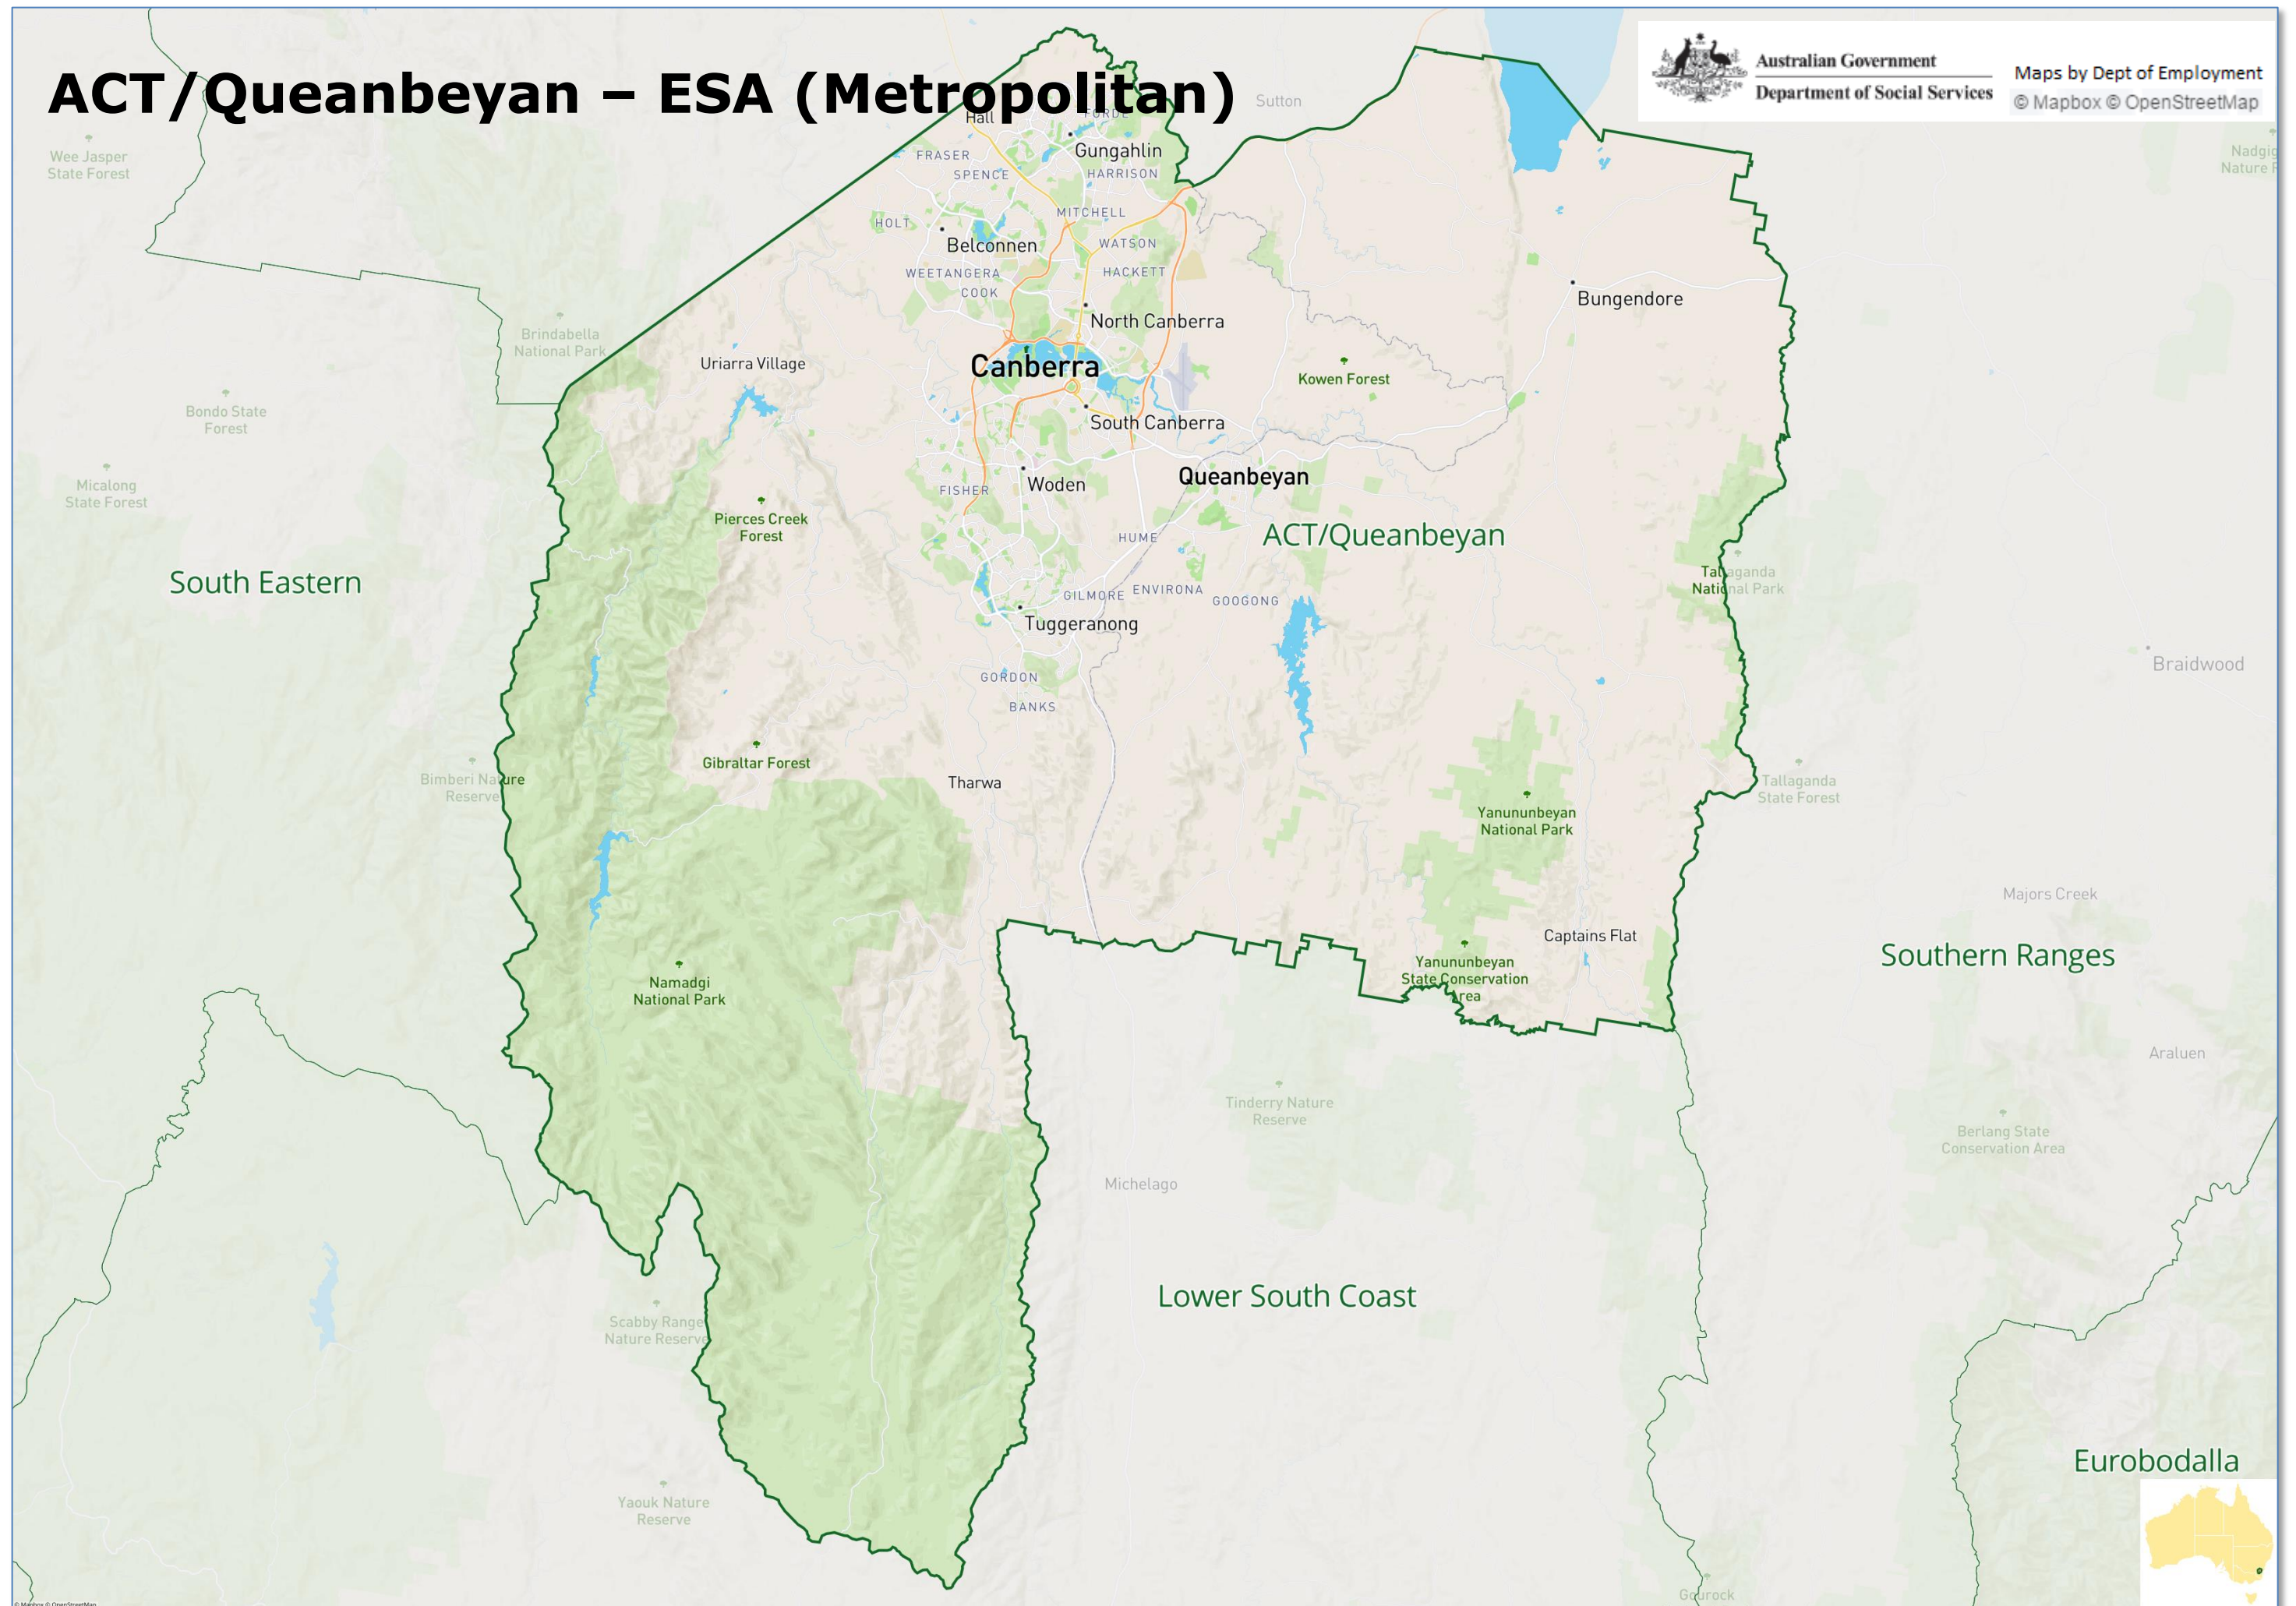

ACT/Queanbeyan – ESA (Metropolitan)

Australian Government
Department of Social Services

Maps by Dept of Employment
© Mapbox © OpenStreetMap

Central Western Sydney

Inner Western Sydney

Inner Sydney

Canterbury/
Bankstown

St George-Sutherland

Liverpool

Canterbury/Bankstown – ESA (Metropolitan)

Central Coast – ESA (Metropolitan)

Central Western Sydney – ESA (Metropolitan)

Chifley – ESA (Regional)

Clarence – ESA (Regional)

Australian Government
Department of Social Services

Maps by Dept of Employment
© Mapbox © OpenStreetMap

Coffs Harbour – ESA (Regional)

Eastern Suburbs- ESA (Metropolitan)

Eurobodalla - ESA (Regional)

Far West NSW – ESA (Regional)

Gwydir Namoi – ESA (Regional)

Maps by Dept of Employment
© Mapbox © OpenStreetMap

Lachlan – ESA (Regional)

Lower Hunter – ESA (Metropolitan)

Lower South Coast – ESA (Regional)

Macarthur – ESA (Metropolitan)

Macleay – ESA (Regional)

Australian Government
Department of Social Services