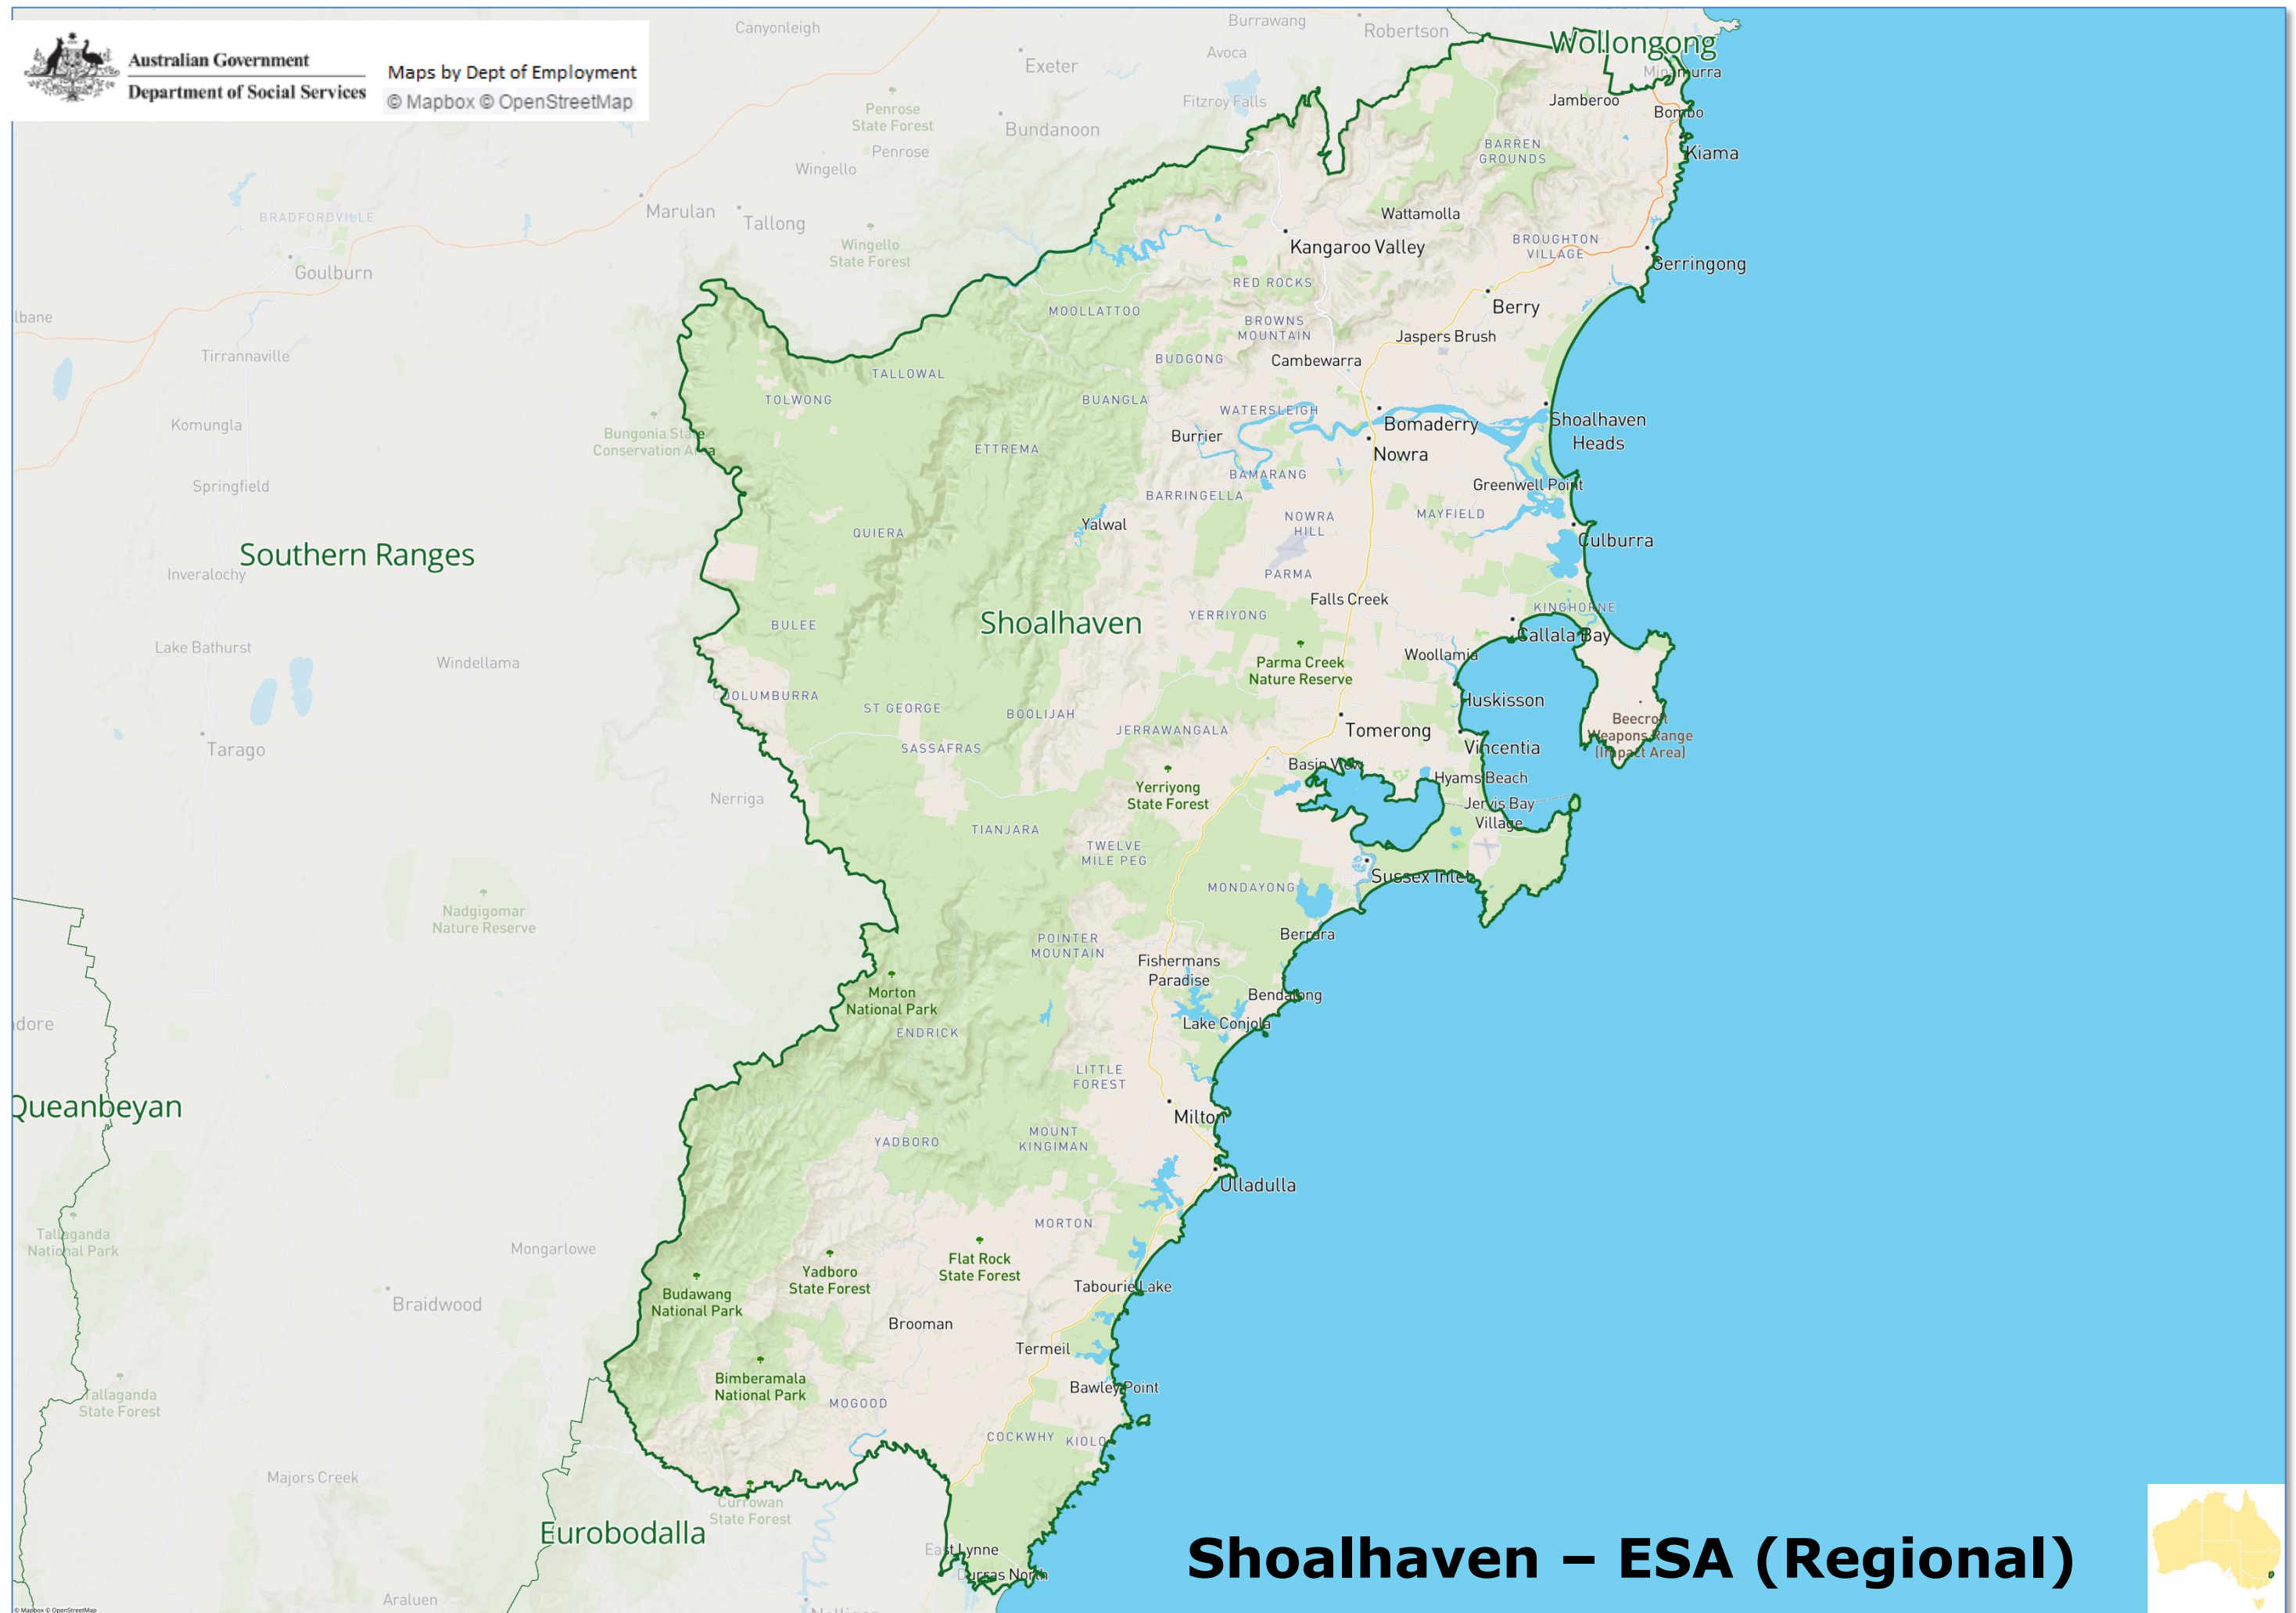

ACT/Queanbeyan – ESA (Metropolitan)

Australian Government
Department of Social Services

Maps by Dept of Employment
© Mapbox © OpenStreetMap

Central Western Sydney

Inner Western Sydney

Inner Sydney

Canterbury/
Bankstown

Nepean - ESA (Metropolitan)

Australian Government
Department of Social Services

Maps by Dept of Employment
© Mapbox © OpenStreetMap

New England – ESA (Regional)

Australian Government
Department of Social Services

Maps by Dept of Employment
© Mapbox © OpenStreetMap

Northern Sydney – ESA (Metropolitan)

Orana – ESA (Regional)

Outer Western Sydney – ESA (Metropolitan)

Patterson – ESA (Regional)

Richmond – ESA (Regional)

Shoalhaven – ESA (Regional)

South Eastern – ESA (Regional)

Southern Ranges – ESA (Regional)

St George Sutherland – ESA (Metropolitan)

Sturt – ESA (Regional)

Tweed – ESA (Metropolitan)

Upper Hunter – ESA (Regional)