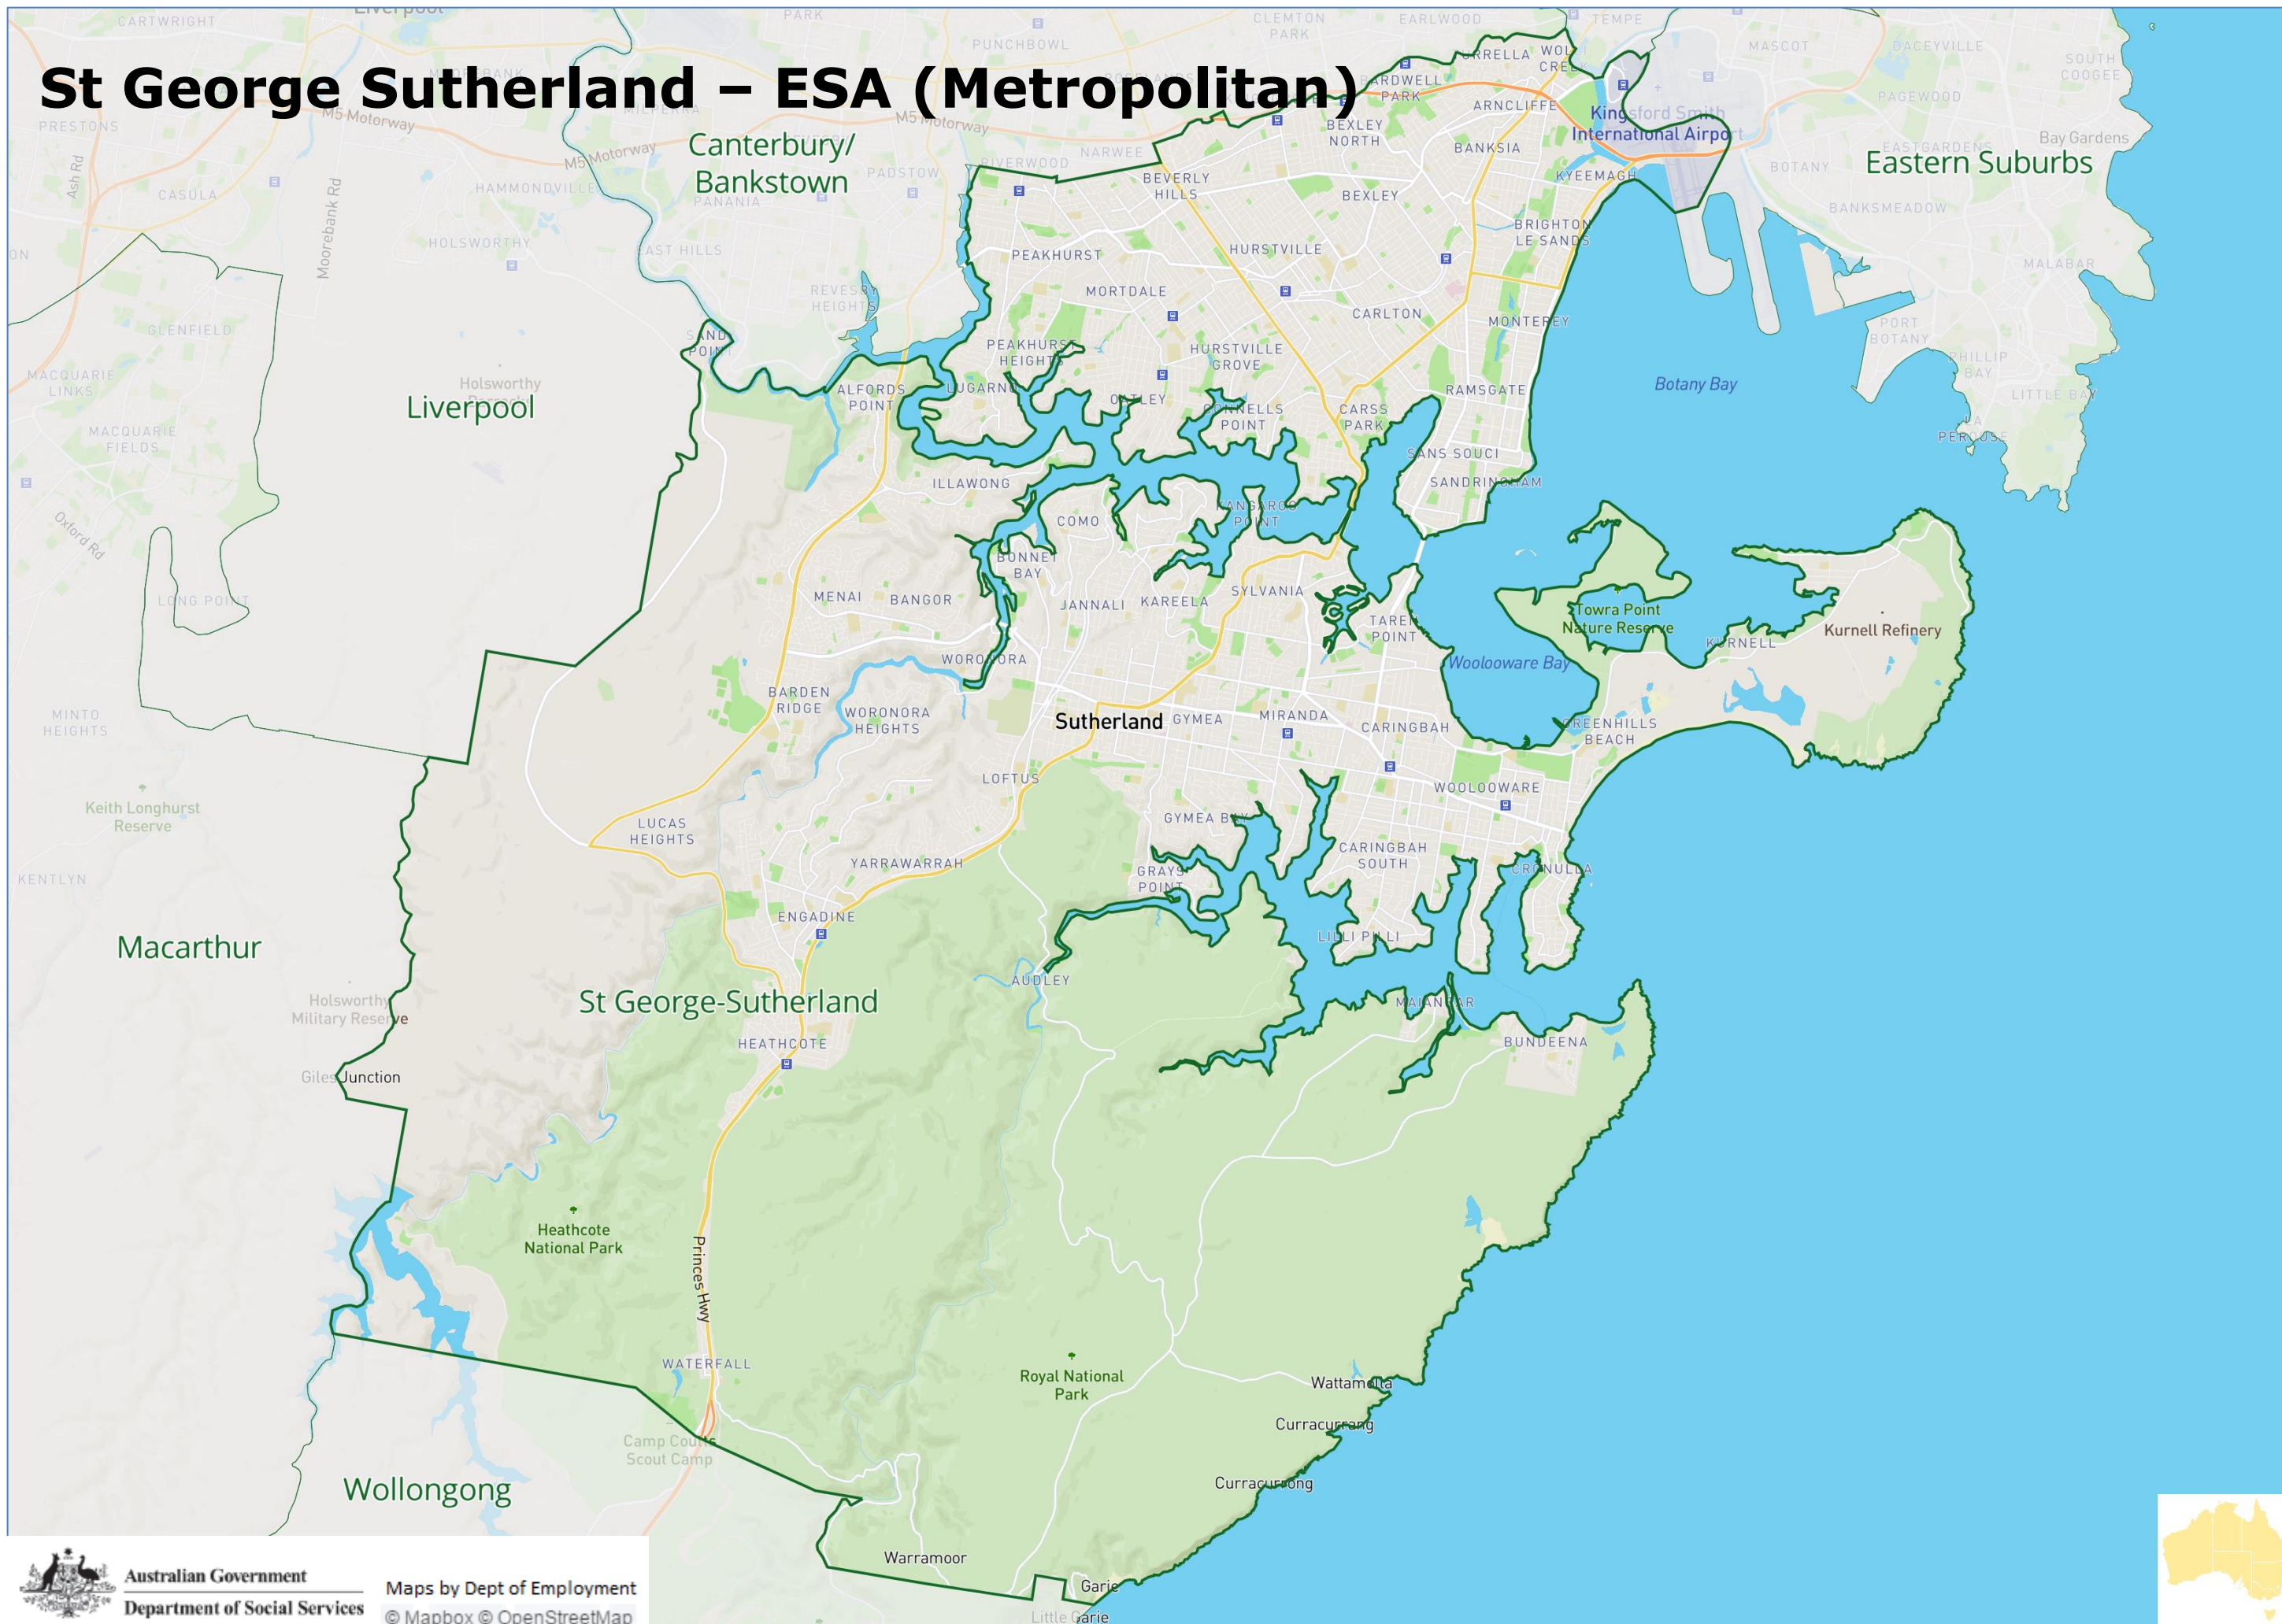

Nepean - ESA (Metropolitan)

Australian Government
Department of Social Services

Maps by Dept of Employment
© Mapbox © OpenStreetMap

New England – ESA (Regional)

Australian Government
Department of Social Services

Maps by Dept of Employment
© Mapbox © OpenStreetMap

Northern Sydney – ESA (Metropolitan)

Orana – ESA (Regional)

Outer Western Sydney – ESA (Metropolitan)

Patterson – ESA (Regional)

Richmond – ESA (Regional)

Shoalhaven – ESA (Regional)

South Eastern – ESA (Regional)

Southern Ranges – ESA (Regional)

St George Sutherland – ESA (Metropolitan)

Sturt – ESA (Regional)

Tweed – ESA (Metropolitan)

Upper Hunter – ESA (Regional)

Australian Government
Department of Social Services

Maps by Dept of Employment
© Mapbox © OpenStreetMap

Windamere – ESA (Regional)