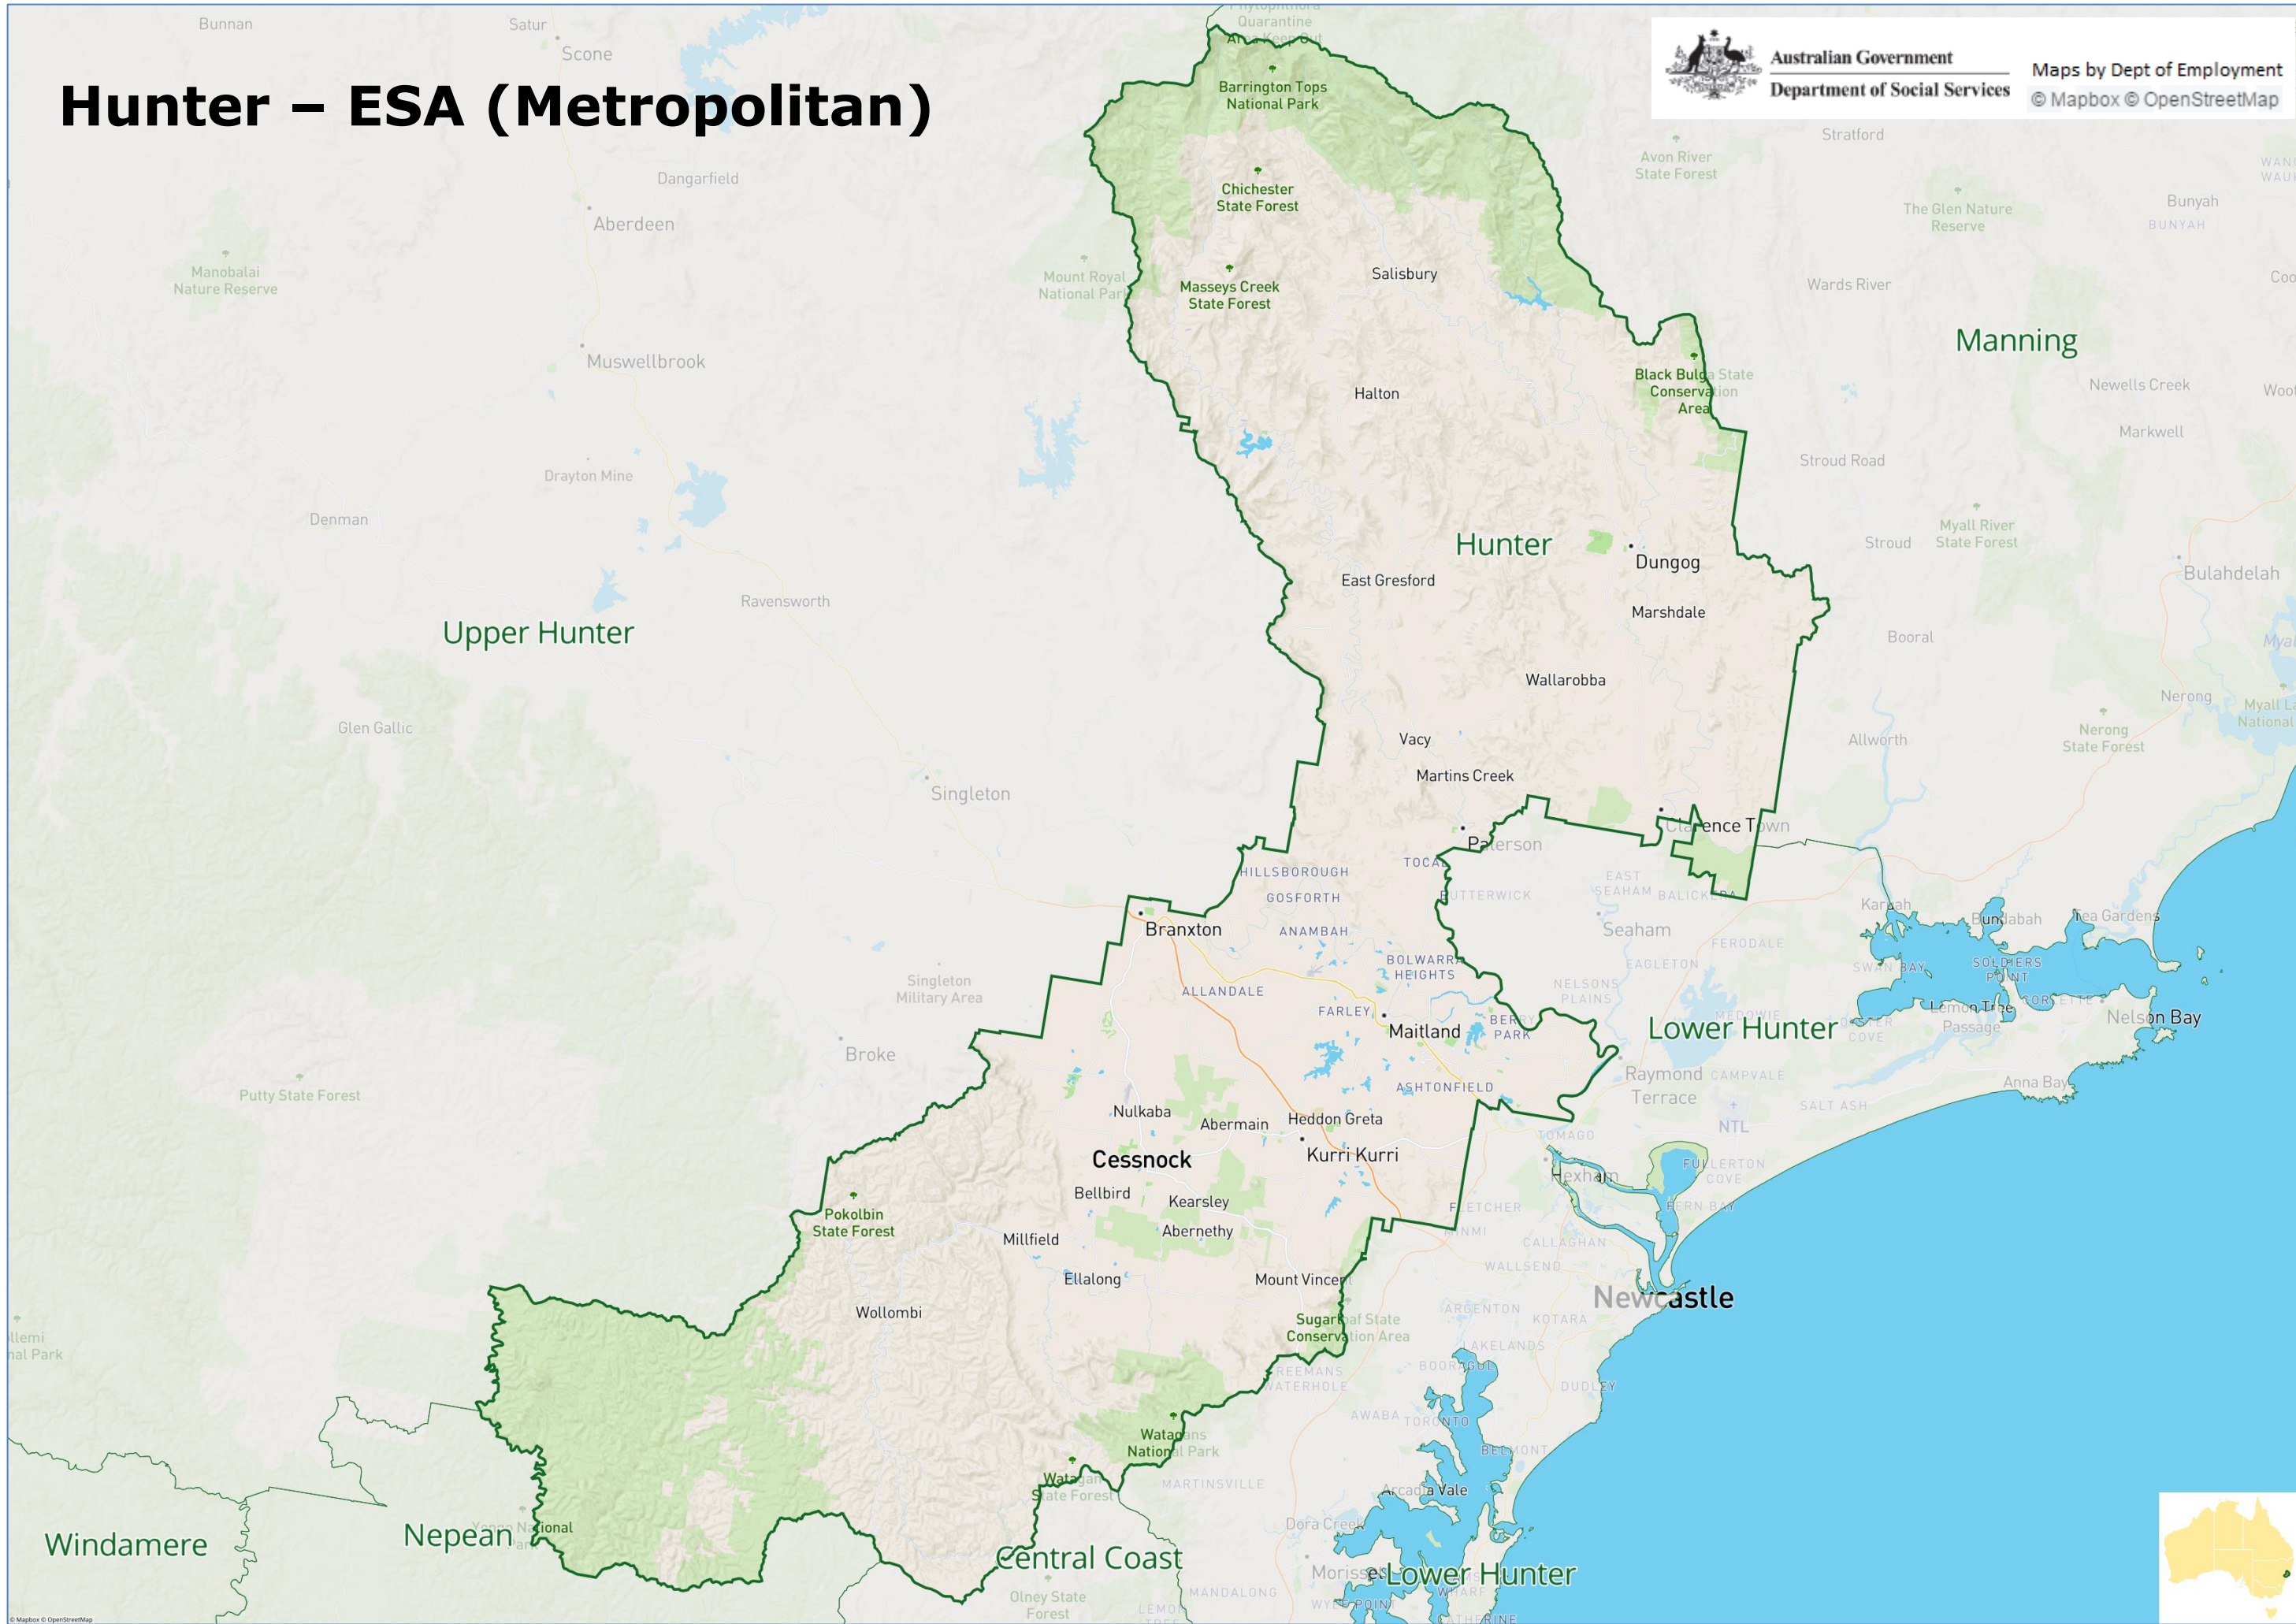

Hunter – ESA (Metropolitan)