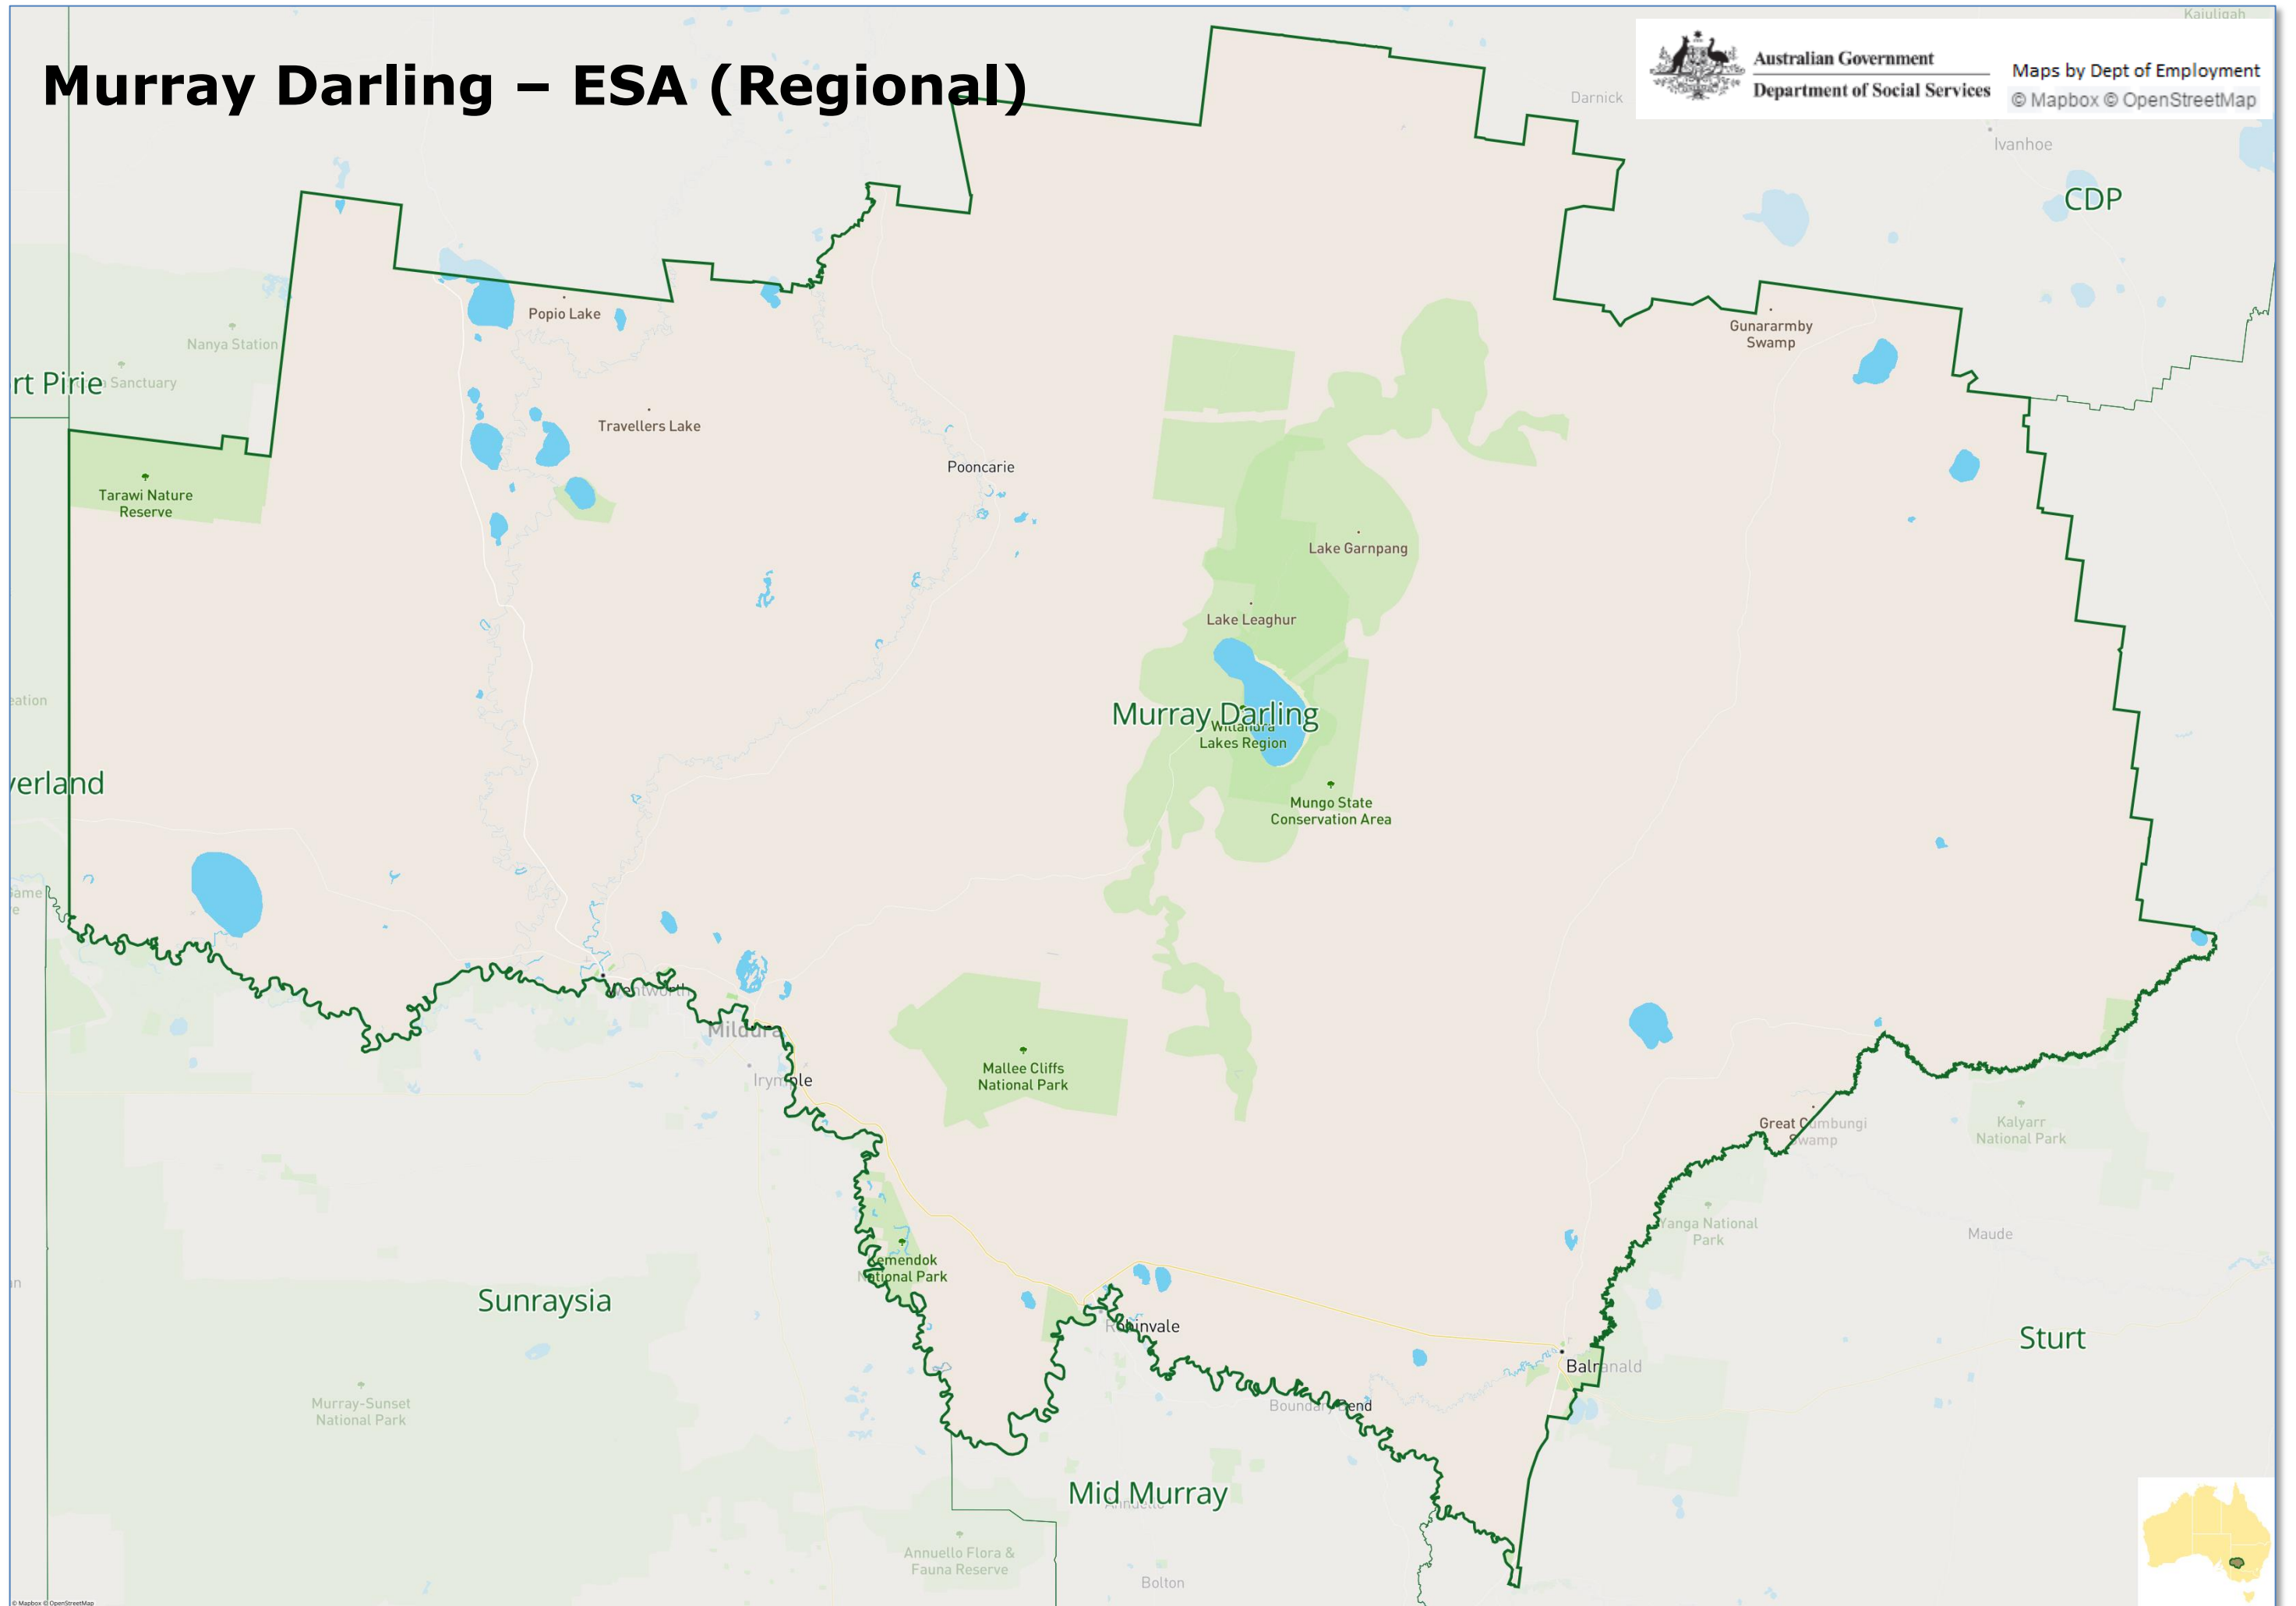

Maps by Dept of Employment
© Mapbox © OpenStreetMap

Lachlan – ESA (Regional)

Lower Hunter – ESA (Metropolitan)

Lower South Coast – ESA (Regional)

Macarthur – ESA (Metropolitan)

Macleay – ESA (Regional)

Australian Government
Department of Social Services

Maps by Dept of Employment
© Mapbox © OpenStreetMap

Manning – ESA (Regional)

New England

Murray Darling – ESA (Regional)

Australian Government
Department of Social Services

Maps by Dept of Employment
© Mapbox © OpenStreetMap

Nepean - ESA (Metropolitan)

Australian Government
Department of Social Services

Maps by Dept of Employment
© Mapbox © OpenStreetMap

New England – ESA (Regional)

Australian Government
Department of Social Services

Shoalhaven – ESA (Regional)

South Eastern – ESA (Regional)

Southern Ranges – ESA (Regional)

St George Sutherland – ESA (Metropolitan)

Sturt – ESA (Regional)

Tweed – ESA (Metropolitan)

Upper Hunter – ESA (Regional)