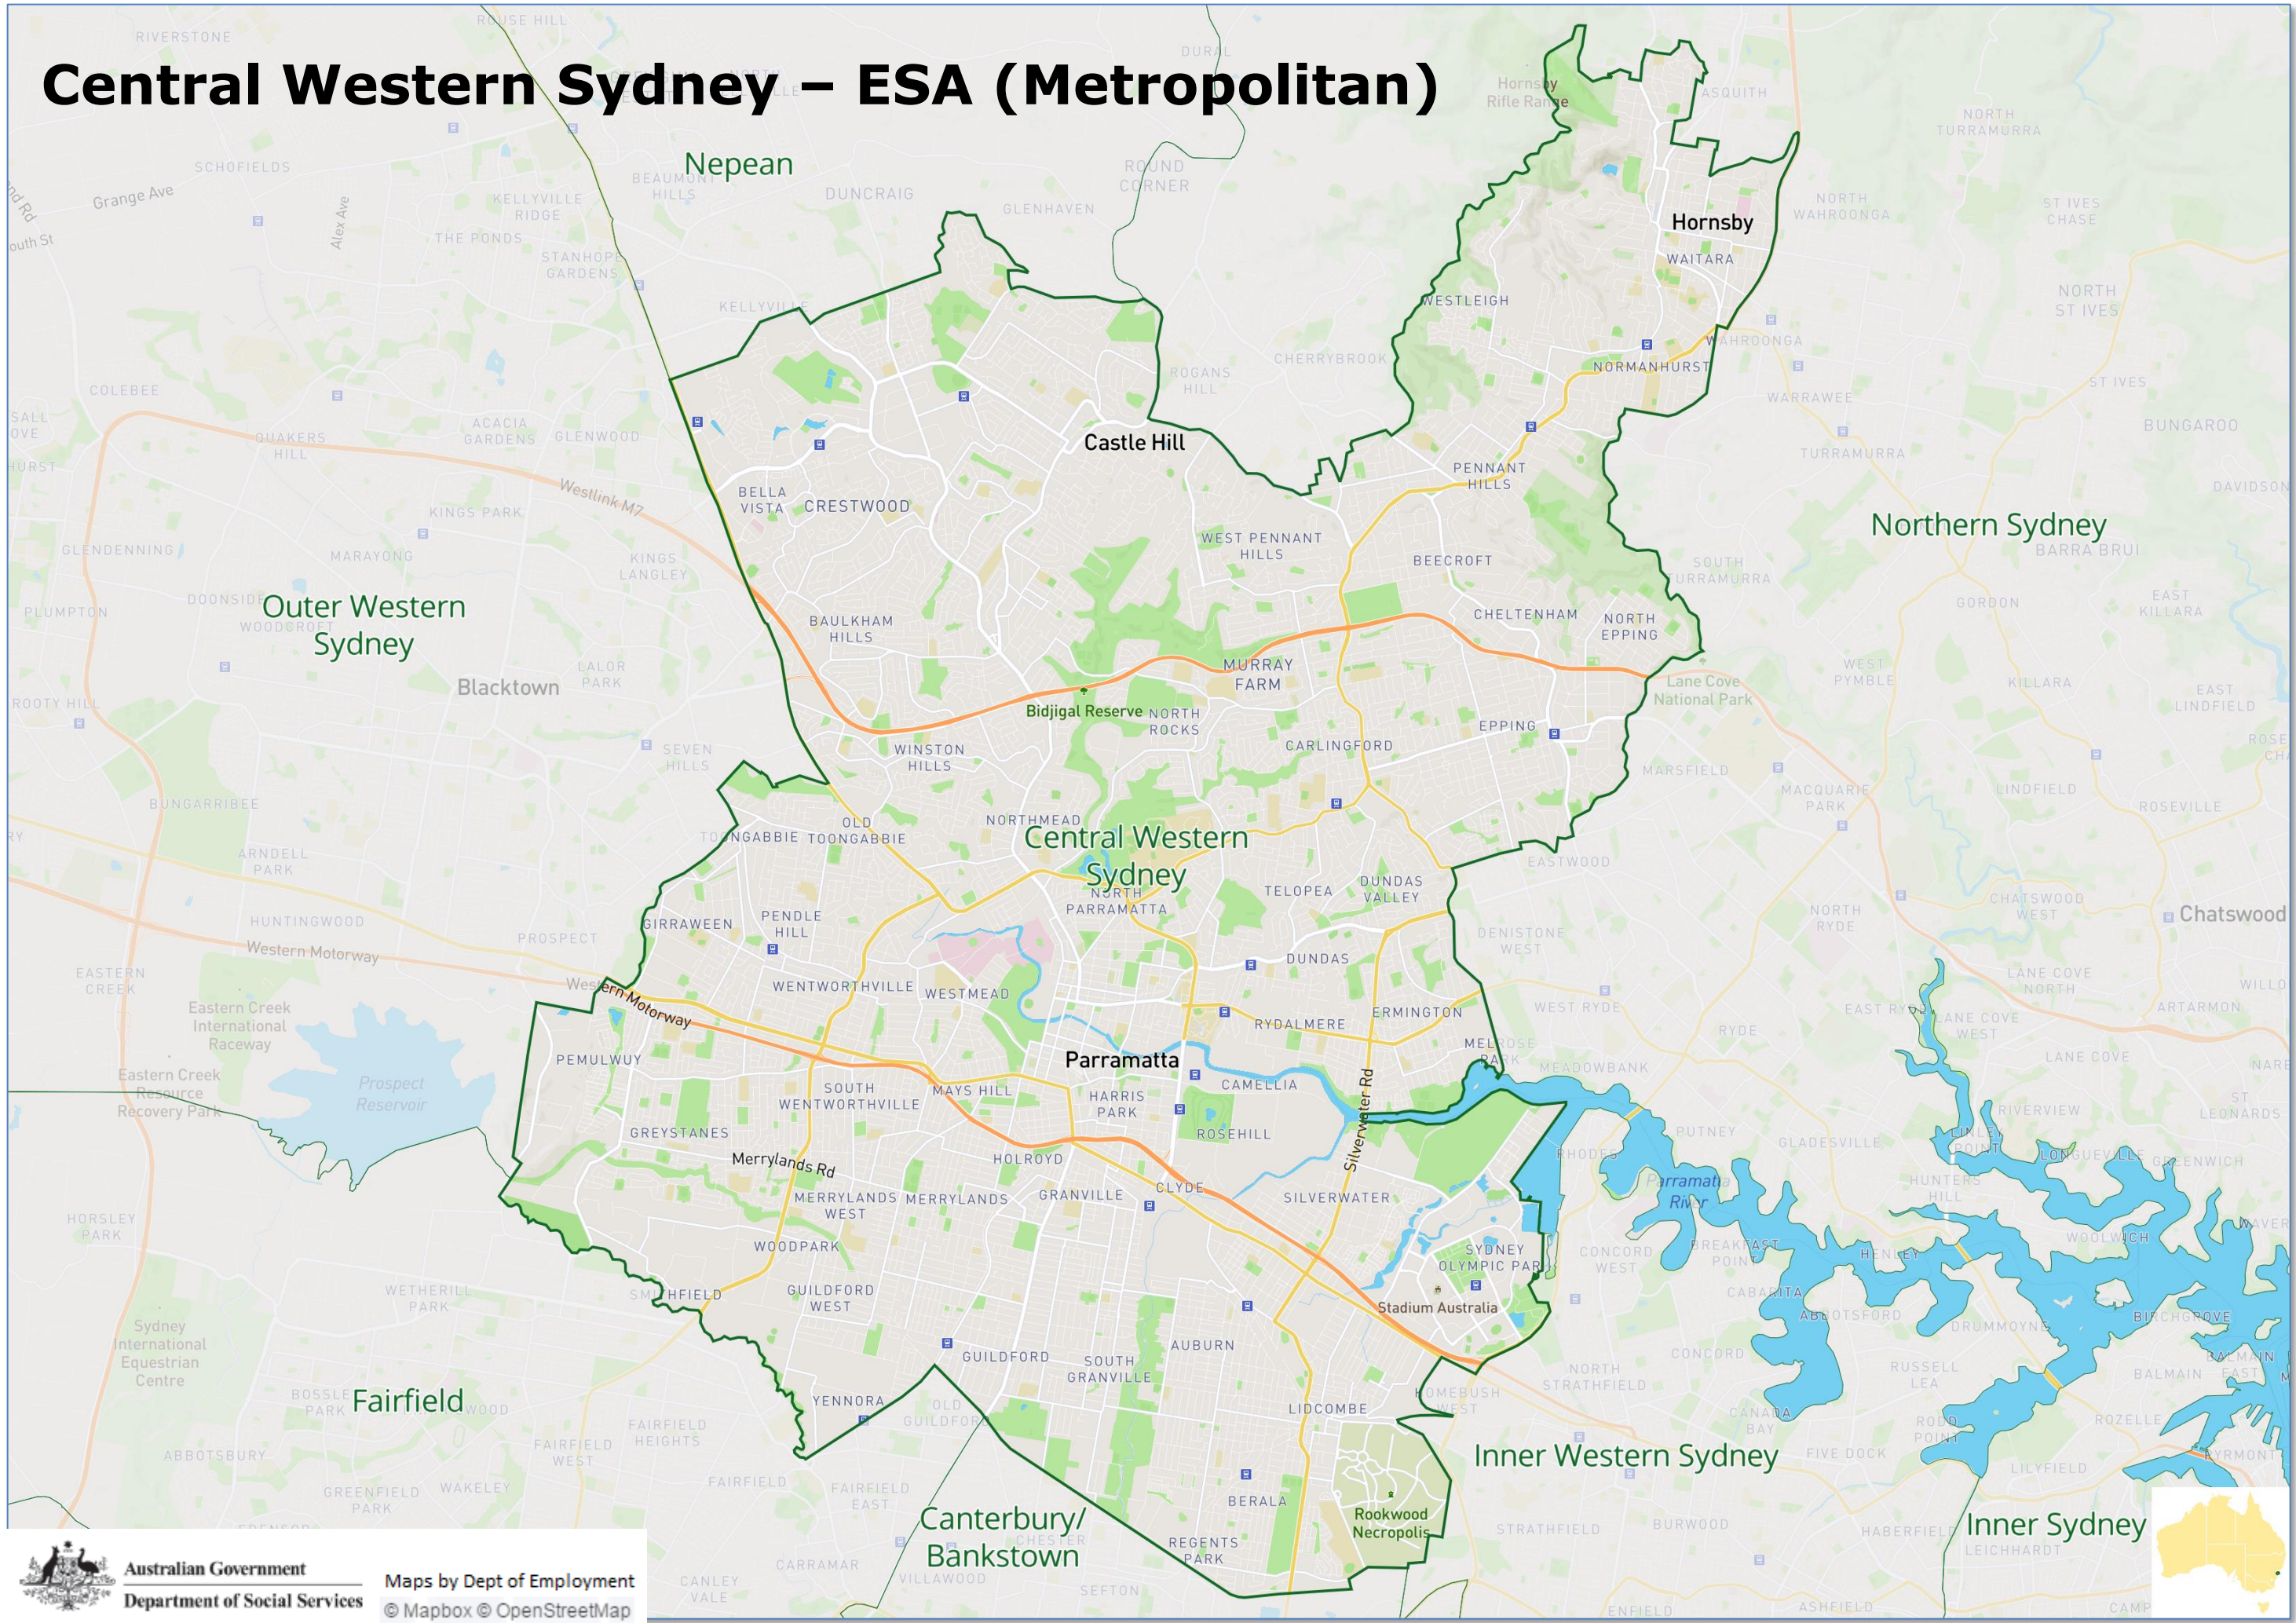

ACT/Queanbeyan – ESA (Metropolitan)

Australian Government
Department of Social Services

Maps by Dept of Employment
© Mapbox © OpenStreetMap

Central Western Sydney

Inner Western Sydney

Inner Sydney

Canterbury/
Bankstown

St George-Sutherland

Liverpool

Canterbury/Bankstown – ESA (Metropolitan)

Central Coast – ESA (Metropolitan)

Central Western Sydney – ESA (Metropolitan)

Chifley – ESA (Regional)

Clarence – ESA (Regional)

Australian Government
Department of Social Services

Maps by Dept of Employment
© Mapbox © OpenStreetMap

Coffs Harbour – ESA (Regional)

Eastern Suburbs- ESA (Metropolitan)

Eurobodalla - ESA (Regional)

Far West NSW – ESA (Regional)

Gwydir Namoi – ESA (Regional)

Maps by Dept of Employment
© Mapbox © OpenStreetMap

Lachlan – ESA (Regional)

Lower Hunter – ESA (Metropolitan)

Lower South Coast – ESA (Regional)

Macarthur – ESA (Metropolitan)

Macleay – ESA (Regional)

Australian Government
Department of Social Services