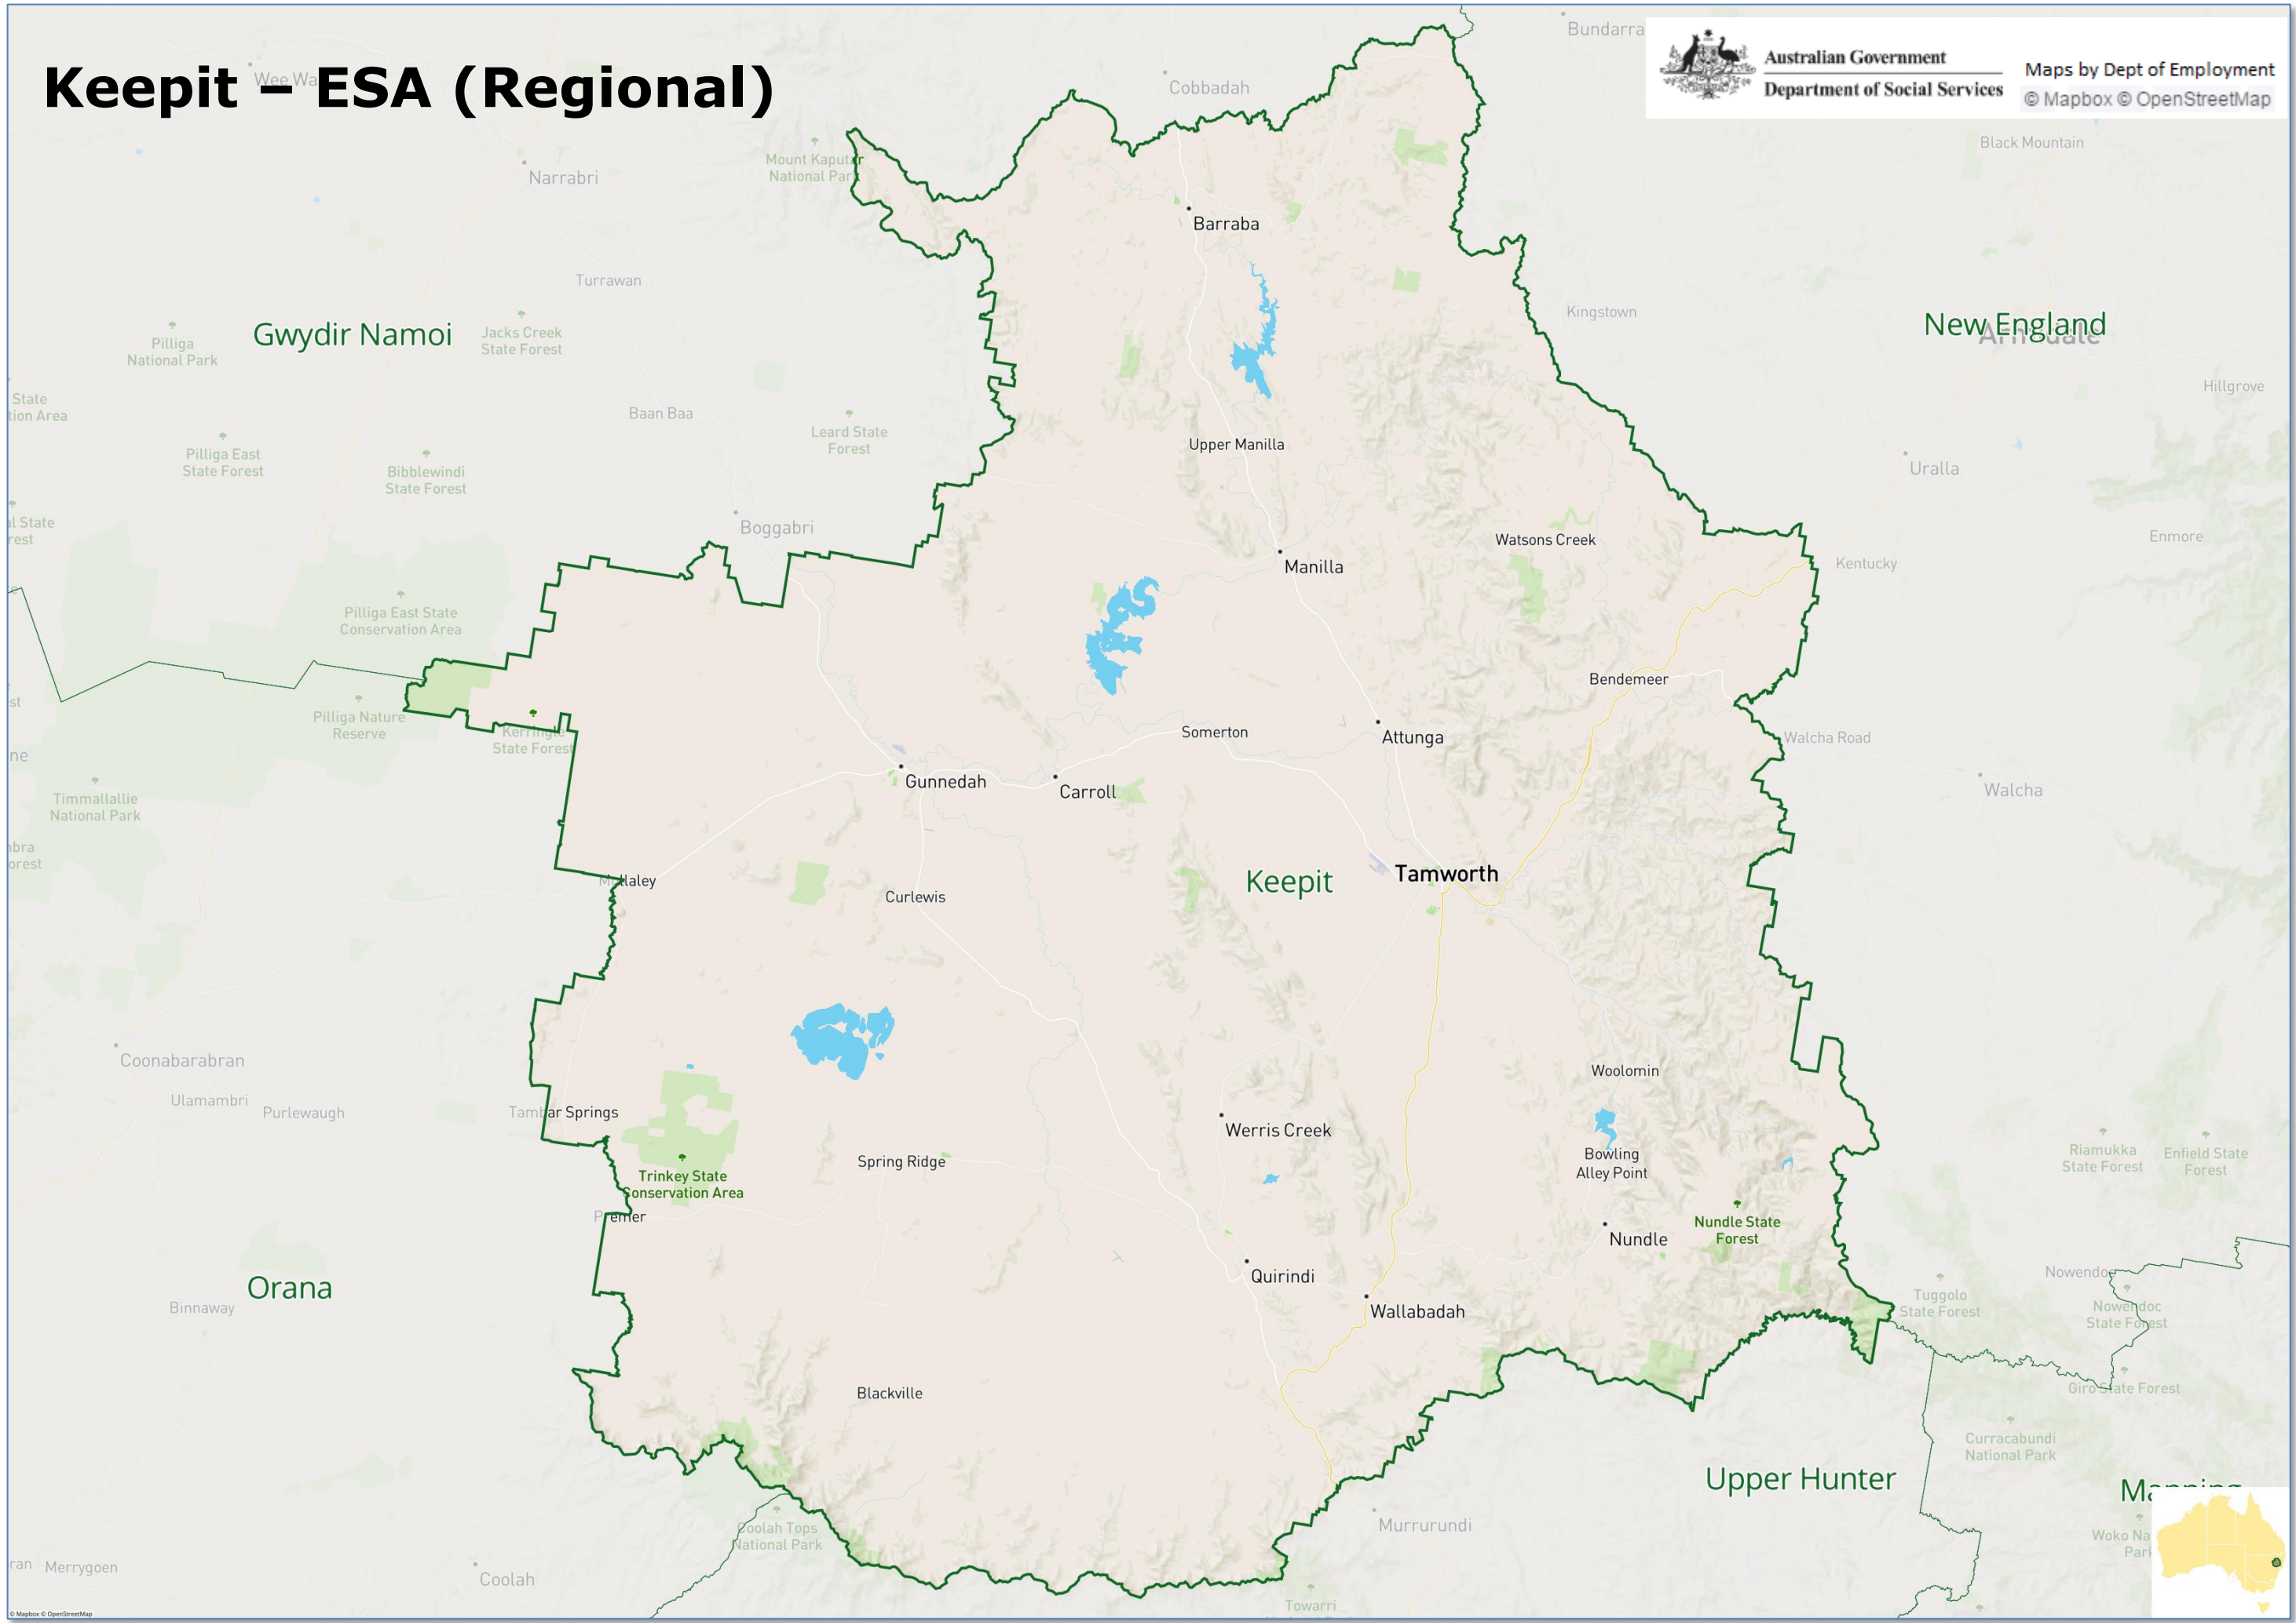

ACT/Queanbeyan – ESA (Metropolitan)

Australian Government
Department of Social Services

Maps by Dept of Employment
© Mapbox © OpenStreetMap

Central Western Sydney

Inner Western Sydney

Inner Sydney

Canterbury/
Bankstown

Maps by Dept of Employment
© Mapbox © OpenStreetMap

Coffs Harbour – ESA (Regional)

Eastern Suburbs- ESA (Metropolitan)

Eurobodalla - ESA (Regional)

Far West NSW – ESA (Regional)

Gwydir Namoi – ESA (Regional)

Hastings – ESA (Regional)

Hunter – ESA (Metropolitan)

Inner Sydney – ESA (Metropolitan)

Inner Western Sydney – ESA (Metropolitan)

Keepit – ESA (Regional)

Kiewa – ESA (Regional)

Australian Government
Department of Social Services

Maps by Dept of Employment
© Mapbox © OpenStreetMap

Lachlan – ESA (Regional)

Lower Hunter – ESA (Metropolitan)

Lower South Coast – ESA (Regional)

Macarthur – ESA (Metropolitan)

Macleay – ESA (Regional)

Australian Government
Department of Social Services