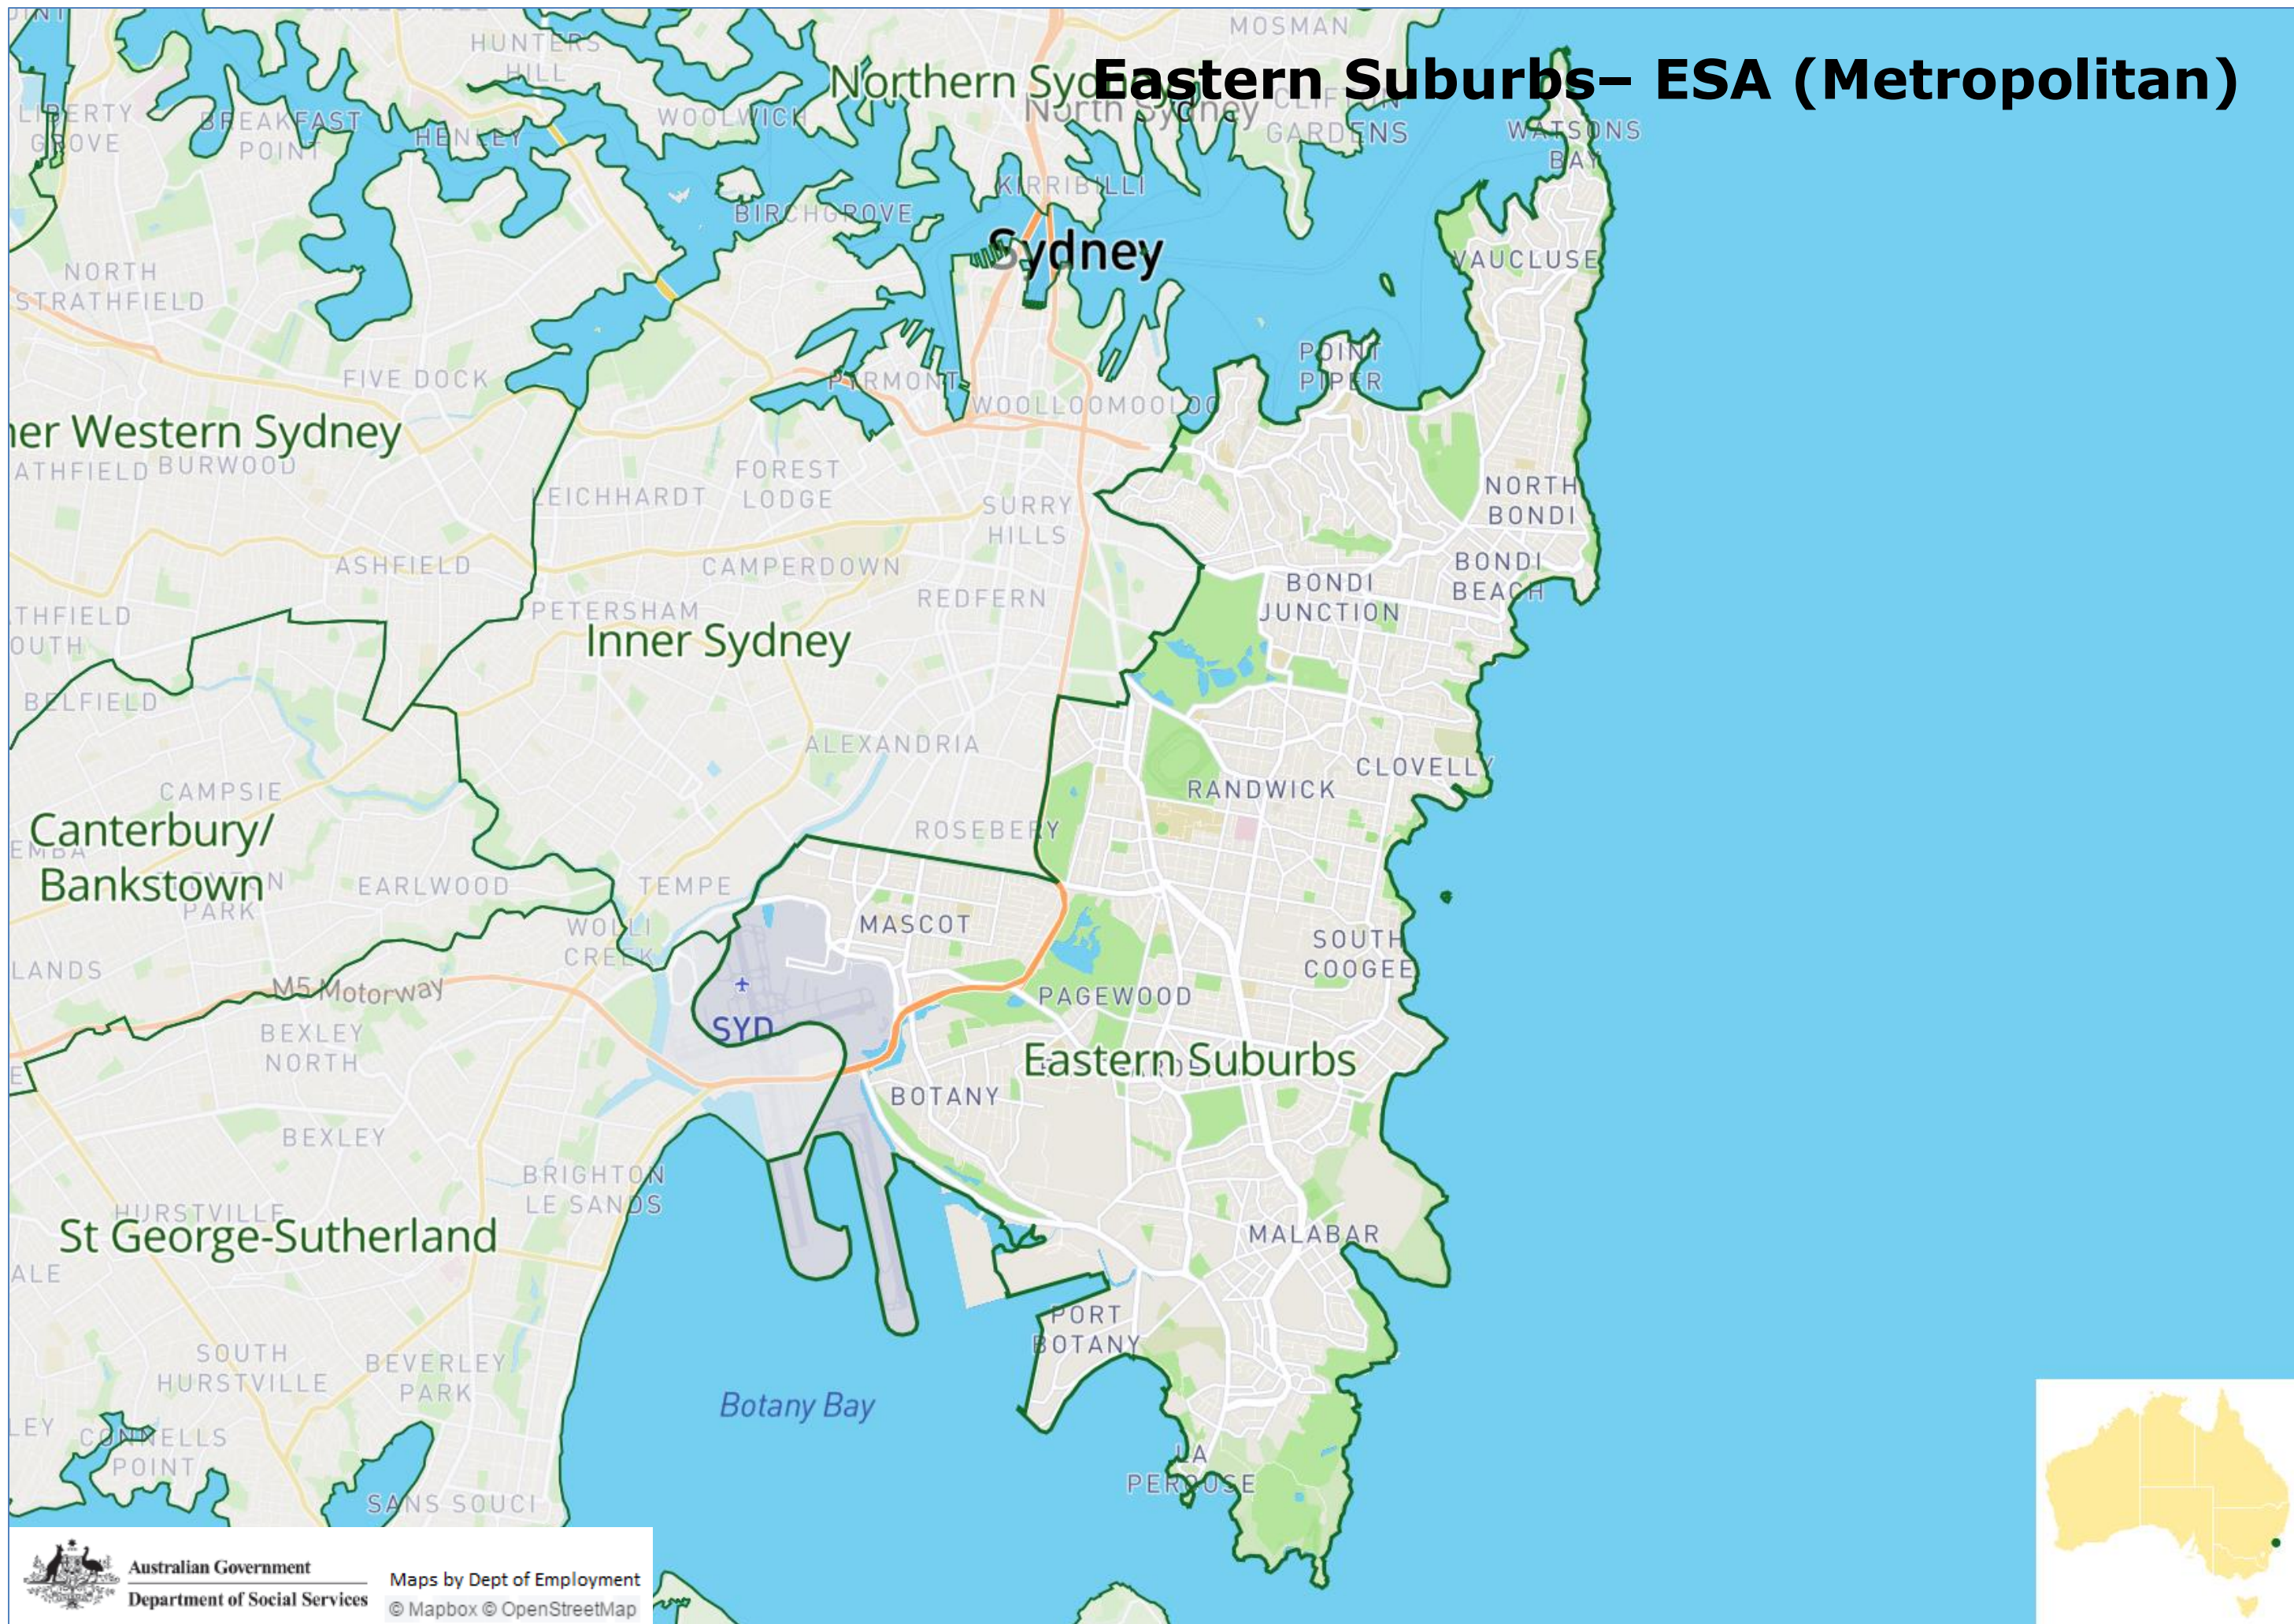

ACT/Queanbeyan – ESA (Metropolitan)

Australian Government
Department of Social Services

Maps by Dept of Employment
© Mapbox © OpenStreetMap

Central Western Sydney

Inner Western Sydney

Inner Sydney

Canterbury/
Bankstown

St George-Sutherland

Liverpool

Canterbury/Bankstown – ESA (Metropolitan)

Central Coast – ESA (Metropolitan)

Central Western Sydney – ESA (Metropolitan)

Chifley – ESA (Regional)

Clarence – ESA (Regional)

Australian Government
Department of Social Services

Maps by Dept of Employment
© Mapbox © OpenStreetMap

Coffs Harbour – ESA (Regional)

Eastern Suburbs- ESA (Metropolitan)

Eurobodalla - ESA (Regional)

Far West NSW – ESA (Regional)

Gwydir Namoi – ESA (Regional)

Maps by Dept of Employment
© Mapbox © OpenStreetMap

Lachlan – ESA (Regional)

Lower Hunter – ESA (Metropolitan)

Lower South Coast – ESA (Regional)

Macarthur – ESA (Metropolitan)

Macleay – ESA (Regional)

Australian Government
Department of Social Services