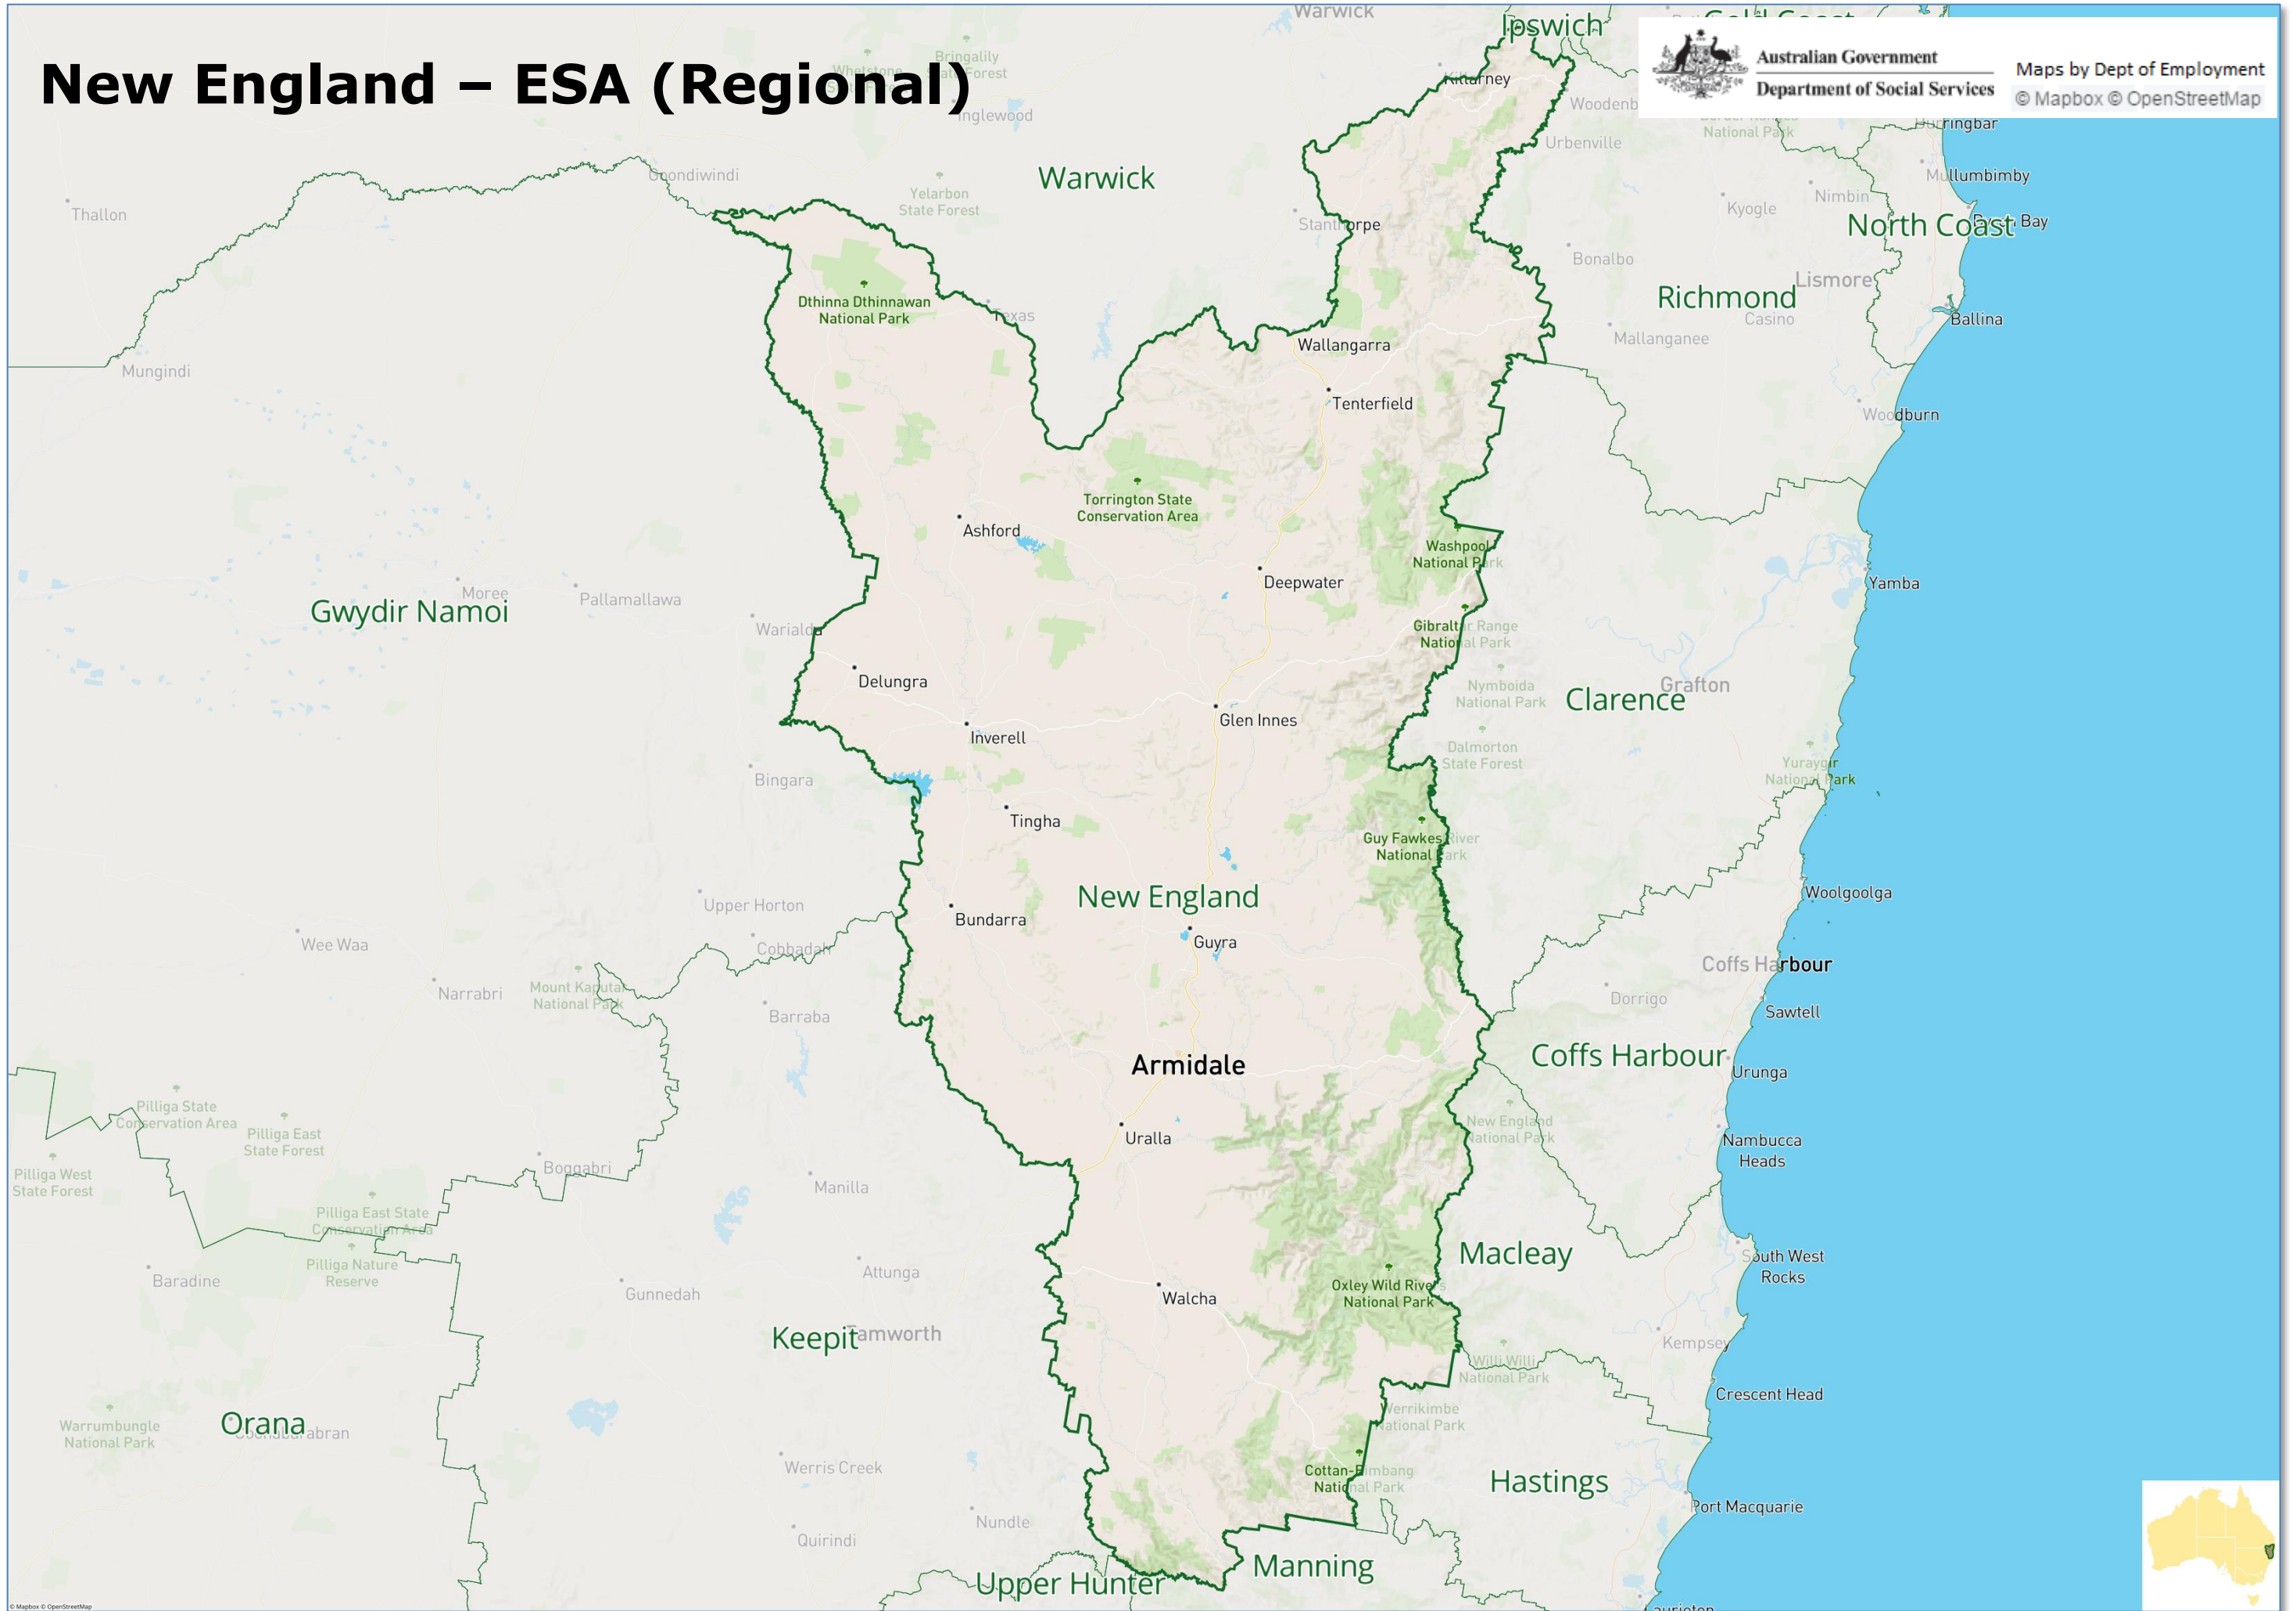

Maps by Dept of Employment
© Mapbox © OpenStreetMap

Manning – ESA (Regional)

New England

Murray Darling – ESA (Regional)

Australian Government
Department of Social Services

Maps by Dept of Employment
© Mapbox © OpenStreetMap

Nepean - ESA (Metropolitan)

Australian Government
Department of Social Services

Maps by Dept of Employment
© Mapbox © OpenStreetMap

New England – ESA (Regional)

Australian Government
Department of Social Services

Maps by Dept of Employment
© Mapbox © OpenStreetMap

Northern Sydney – ESA (Metropolitan)

Orana – ESA (Regional)

Outer Western Sydney – ESA (Metropolitan)

Patterson – ESA (Regional)

Richmond – ESA (Regional)

Shoalhaven – ESA (Regional)

South Eastern – ESA (Regional)

Southern Ranges – ESA (Regional)

St George Sutherland – ESA (Metropolitan)

Sturt – ESA (Regional)

Tweed – ESA (Metropolitan)

Upper Hunter – ESA (Regional)