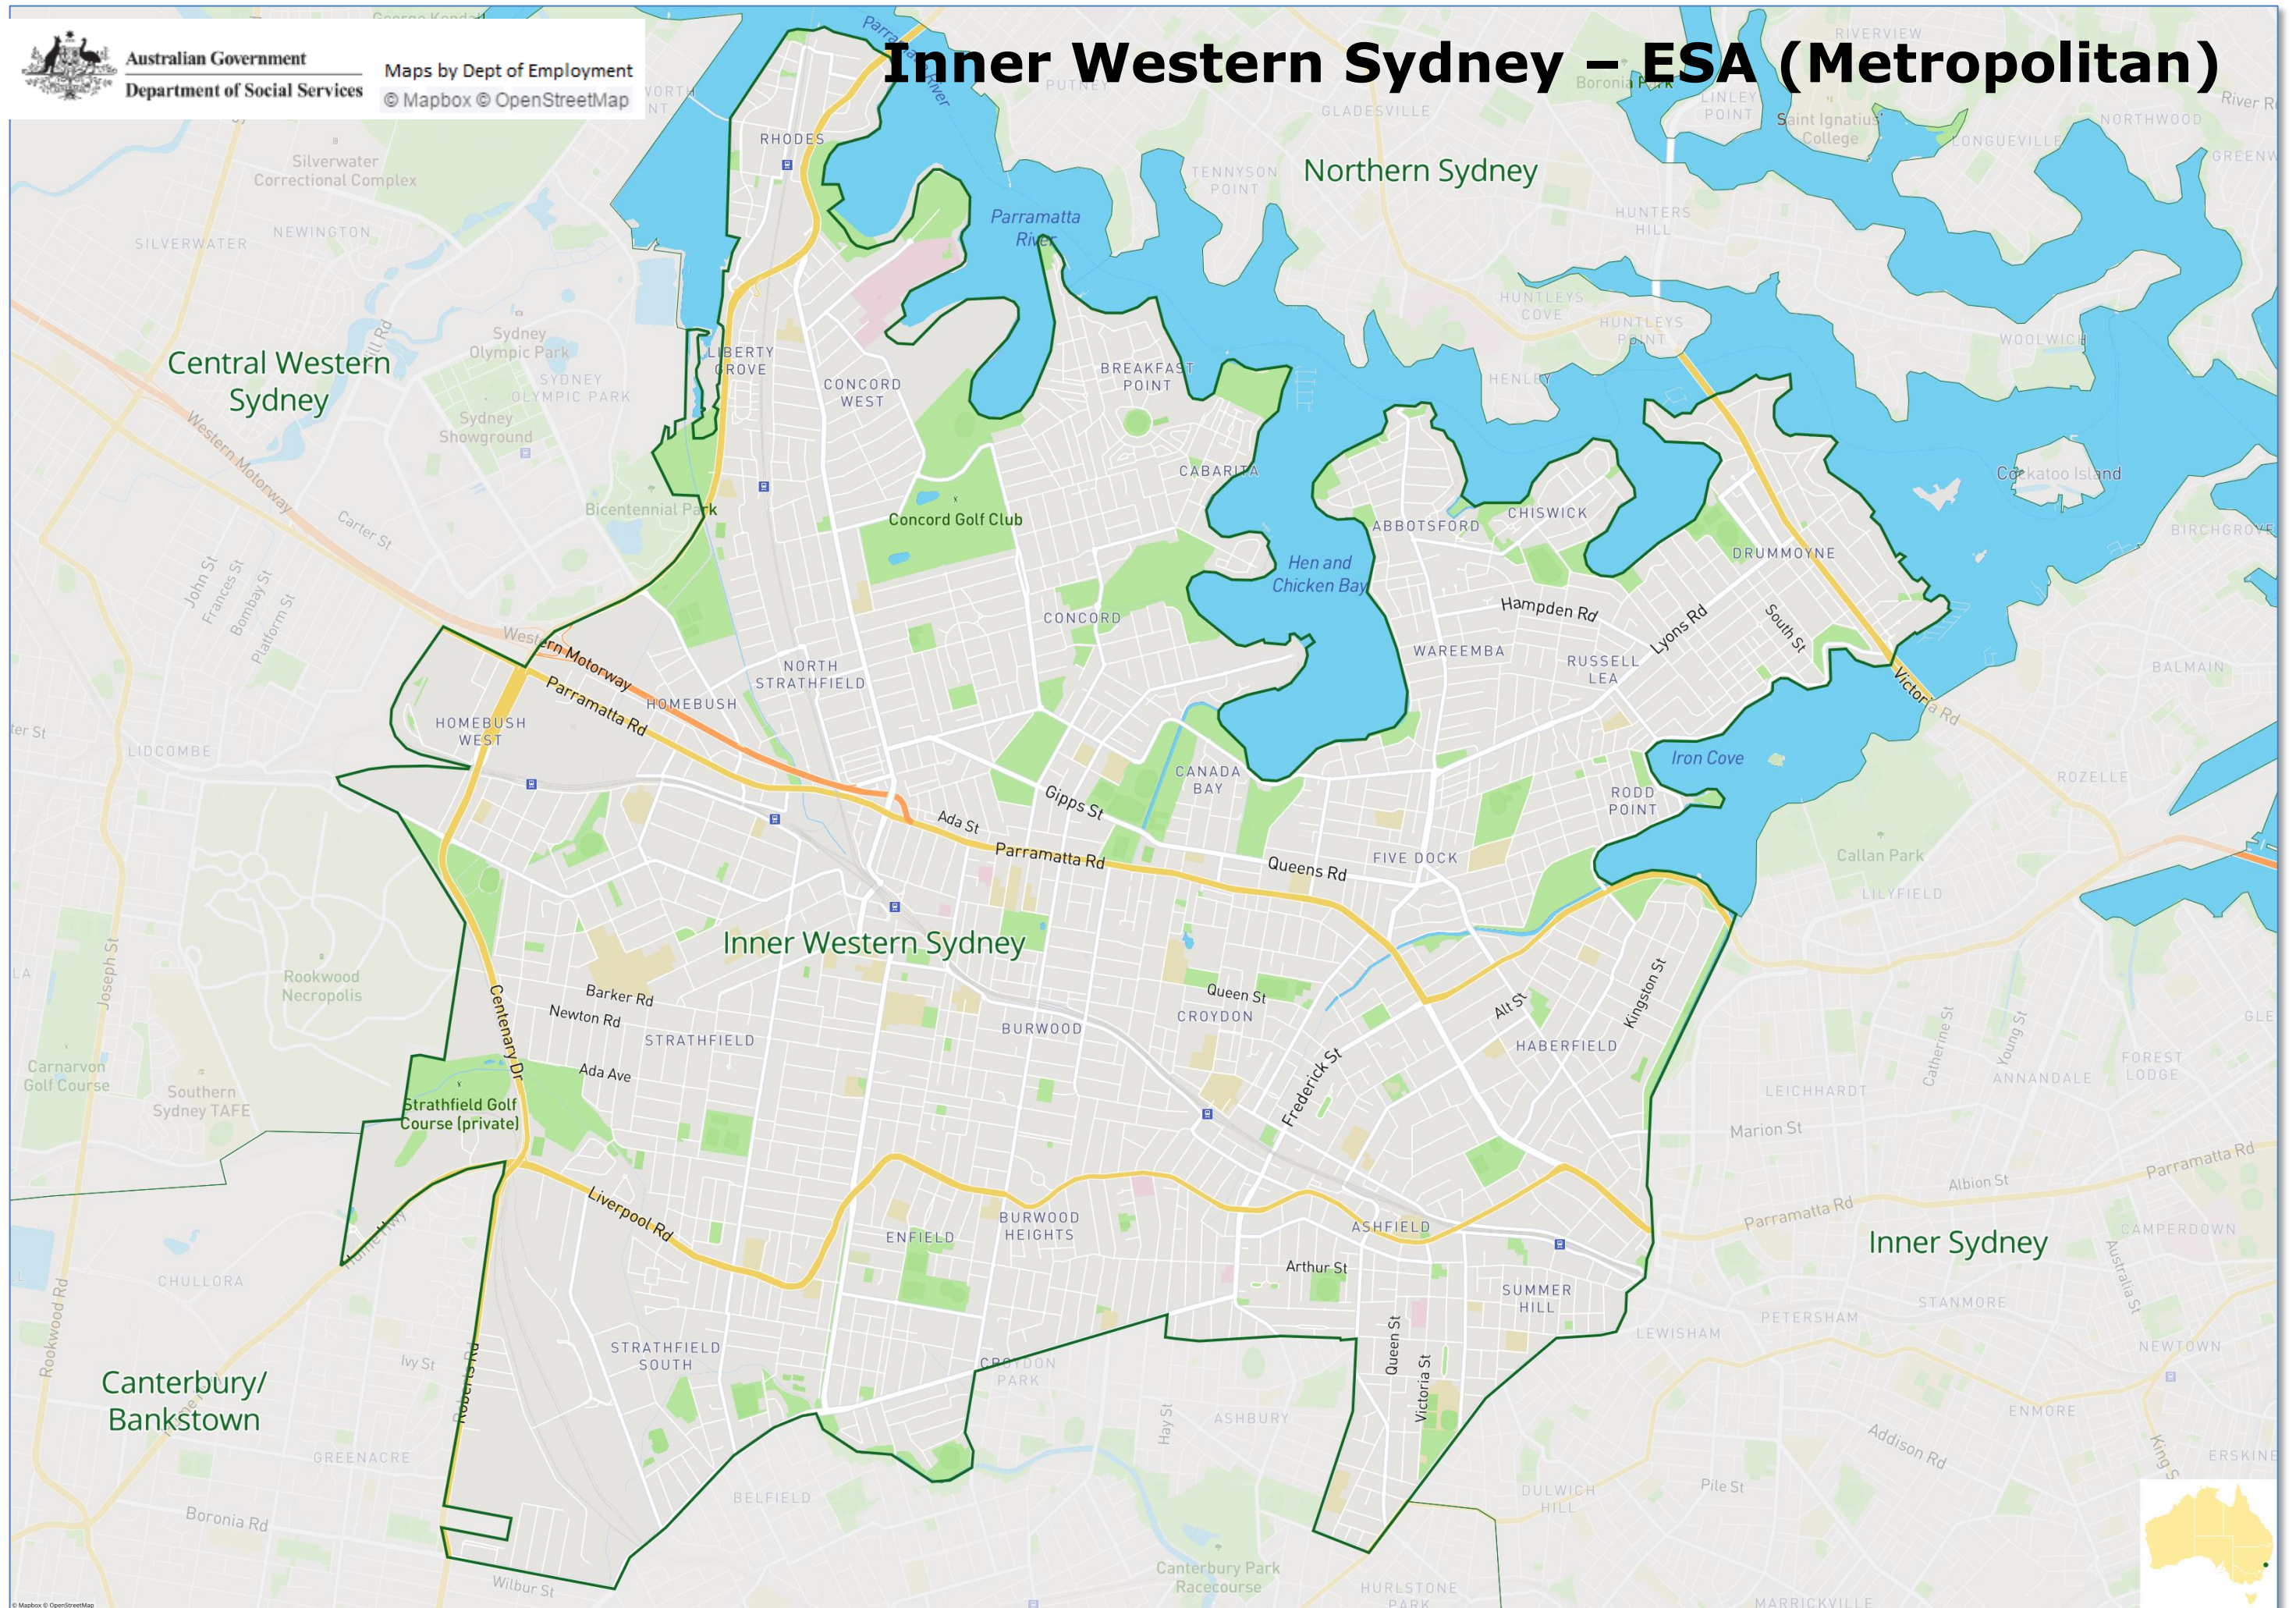

Maps by Dept of Employment
© Mapbox © OpenStreetMap

Coffs Harbour – ESA (Regional)

Eastern Suburbs- ESA (Metropolitan)

Eurobodalla - ESA (Regional)

Far West NSW – ESA (Regional)

Gwydir Namoi – ESA (Regional)

Hastings – ESA (Regional)

Hunter – ESA (Metropolitan)

Inner Sydney – ESA (Metropolitan)

Inner Western Sydney – ESA (Metropolitan)

Keepit – ESA (Regional)

Kiewa – ESA (Regional)

Australian Government
Department of Social Services

Maps by Dept of Employment
© Mapbox © OpenStreetMap

Lachlan – ESA (Regional)

Lower Hunter – ESA (Metropolitan)

Lower South Coast – ESA (Regional)

Macarthur – ESA (Metropolitan)

Macleay – ESA (Regional)

Australian Government
Department of Social Services

Maps by Dept of Employment
© Mapbox © OpenStreetMap

Manning – ESA (Regional)

New England

Murray Darling – ESA (Regional)

Australian Government
Department of Social Services

Maps by Dept of Employment
© Mapbox © OpenStreetMap