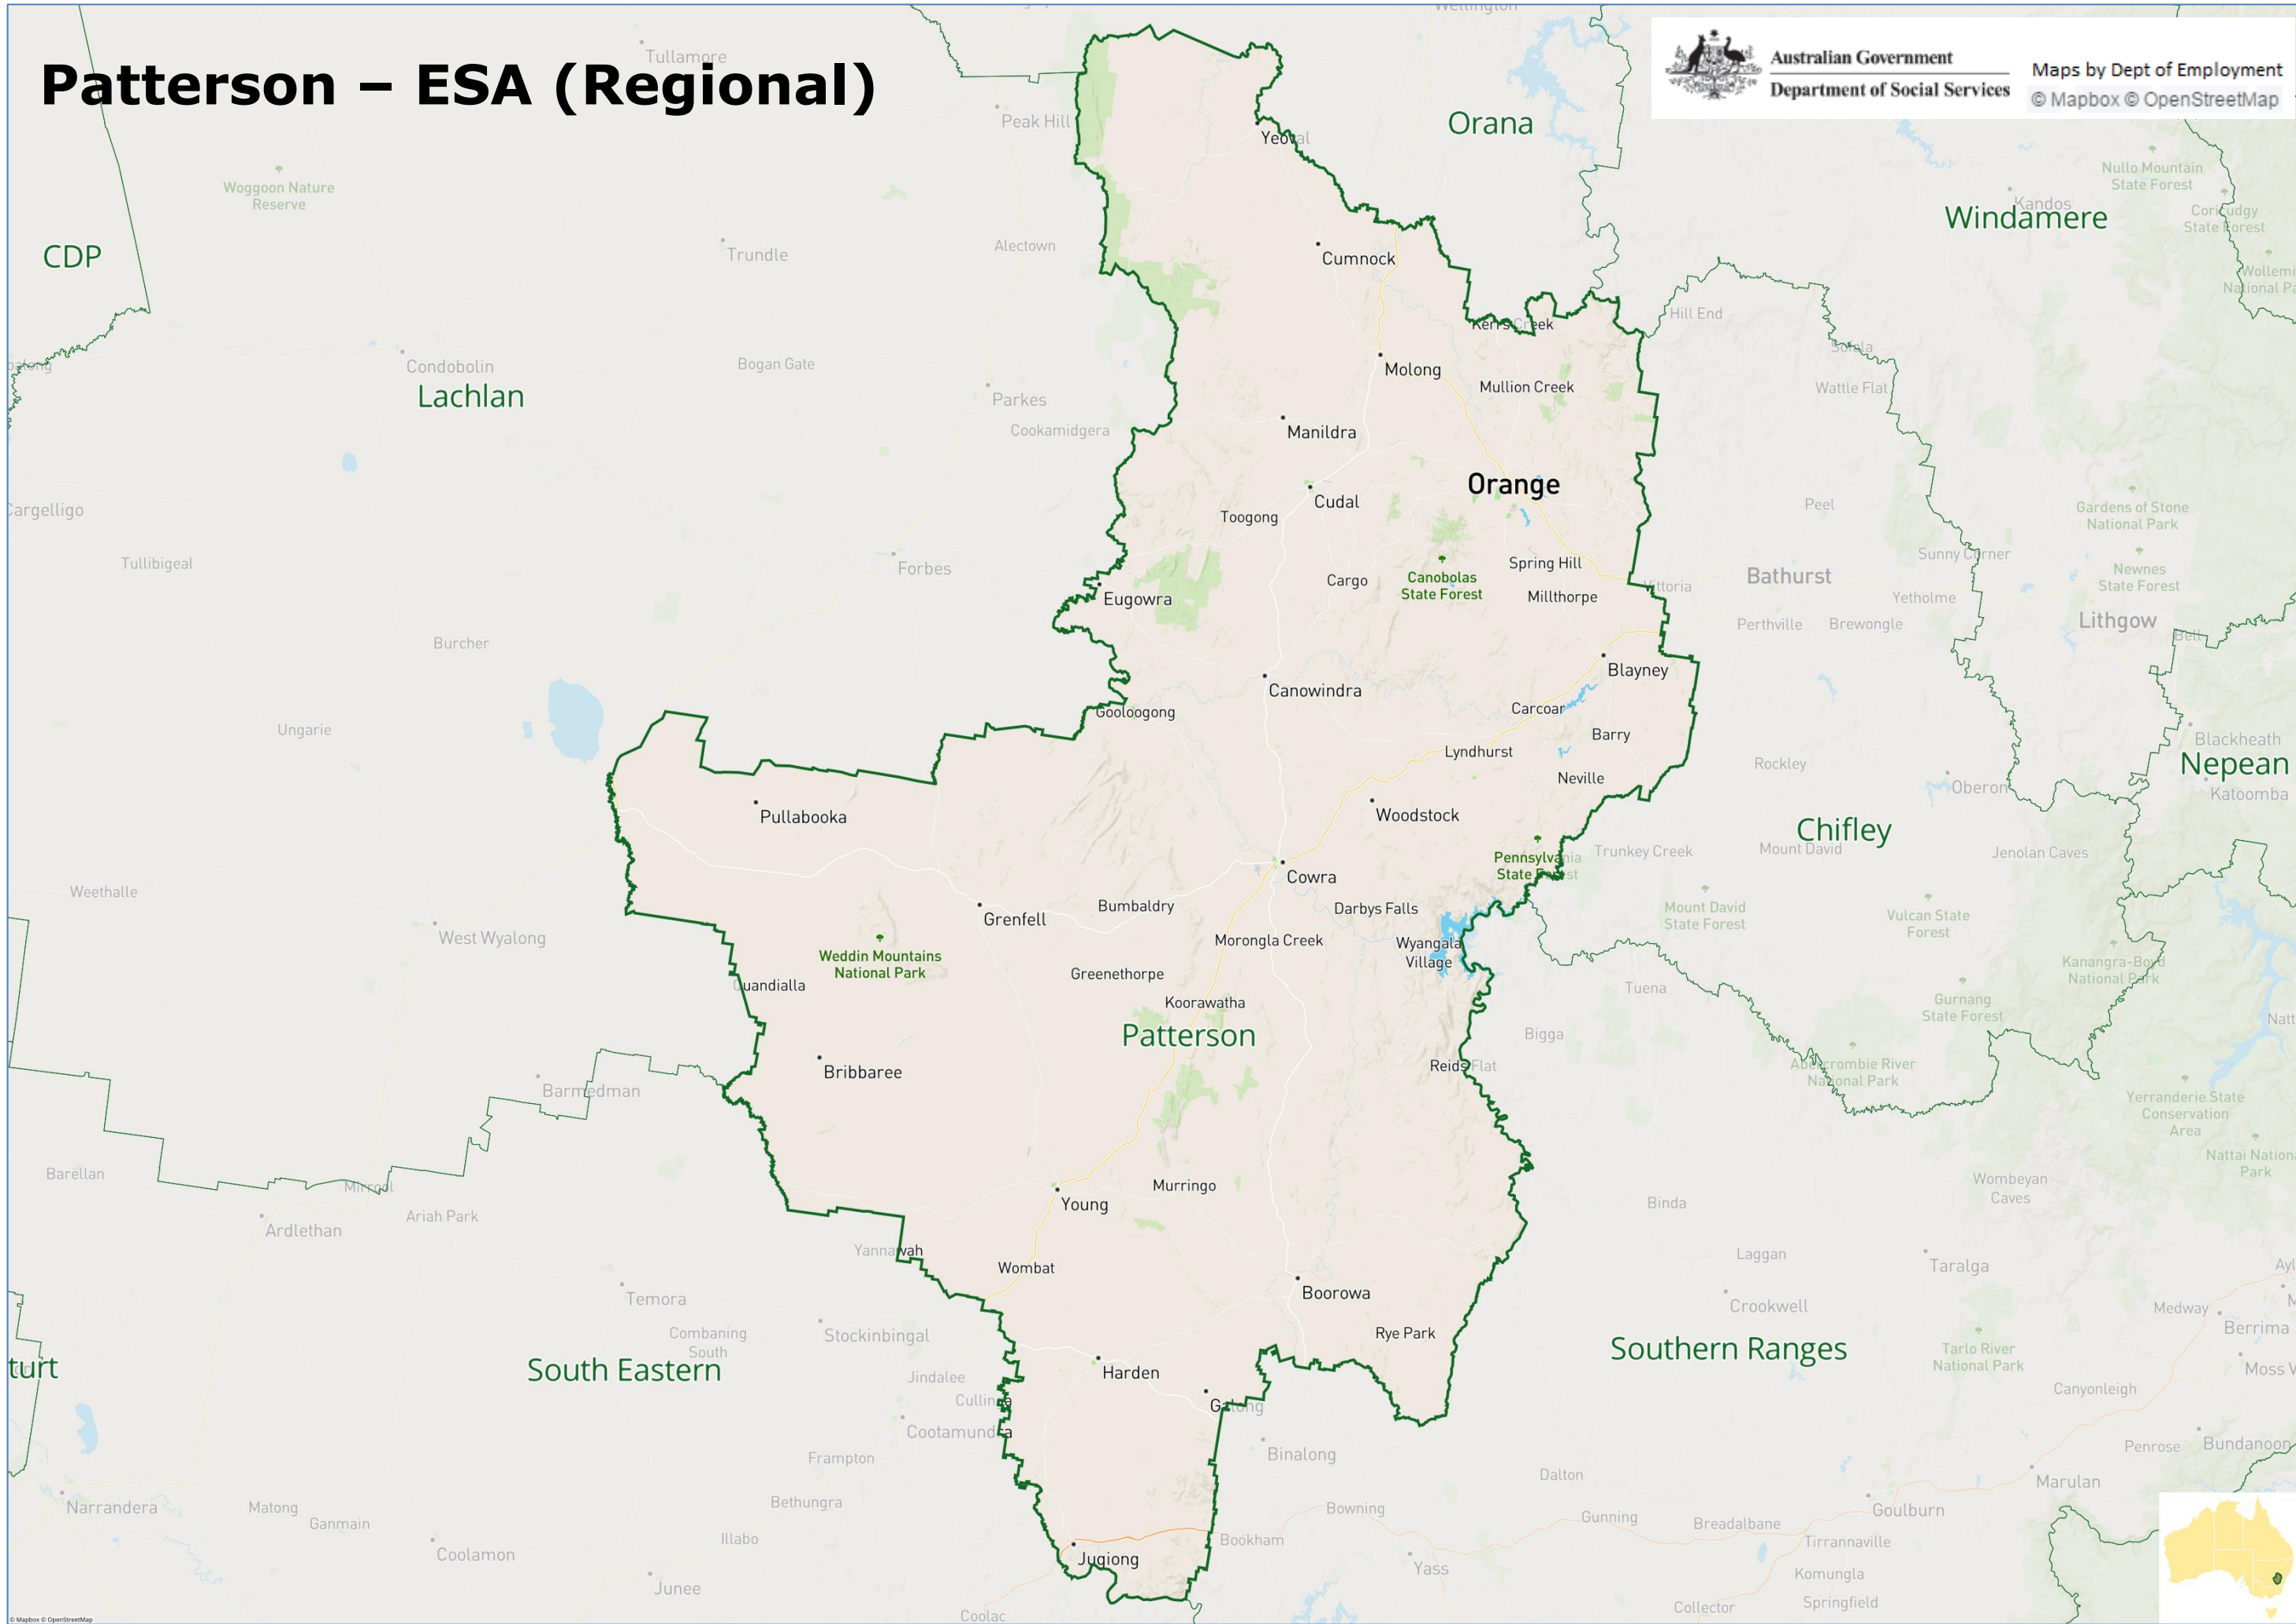

ACT/Queanbeyan – ESA (Metropolitan)

Australian Government
Department of Social Services

Maps by Dept of Employment
© Mapbox © OpenStreetMap

Central Western Sydney

Inner Western Sydney

Inner Sydney

Canterbury/
Bankstown

Nepean - ESA (Metropolitan)

Australian Government
Department of Social Services

Maps by Dept of Employment
© Mapbox © OpenStreetMap

New England – ESA (Regional)

Australian Government
Department of Social Services

Maps by Dept of Employment
© Mapbox © OpenStreetMap

Northern Sydney – ESA (Metropolitan)

Orana – ESA (Regional)

Outer Western Sydney – ESA (Metropolitan)

Patterson – ESA (Regional)

Richmond – ESA (Regional)

Shoalhaven – ESA (Regional)

South Eastern – ESA (Regional)

Southern Ranges – ESA (Regional)

St George Sutherland – ESA (Metropolitan)

Sturt – ESA (Regional)

Tweed – ESA (Metropolitan)

Upper Hunter – ESA (Regional)