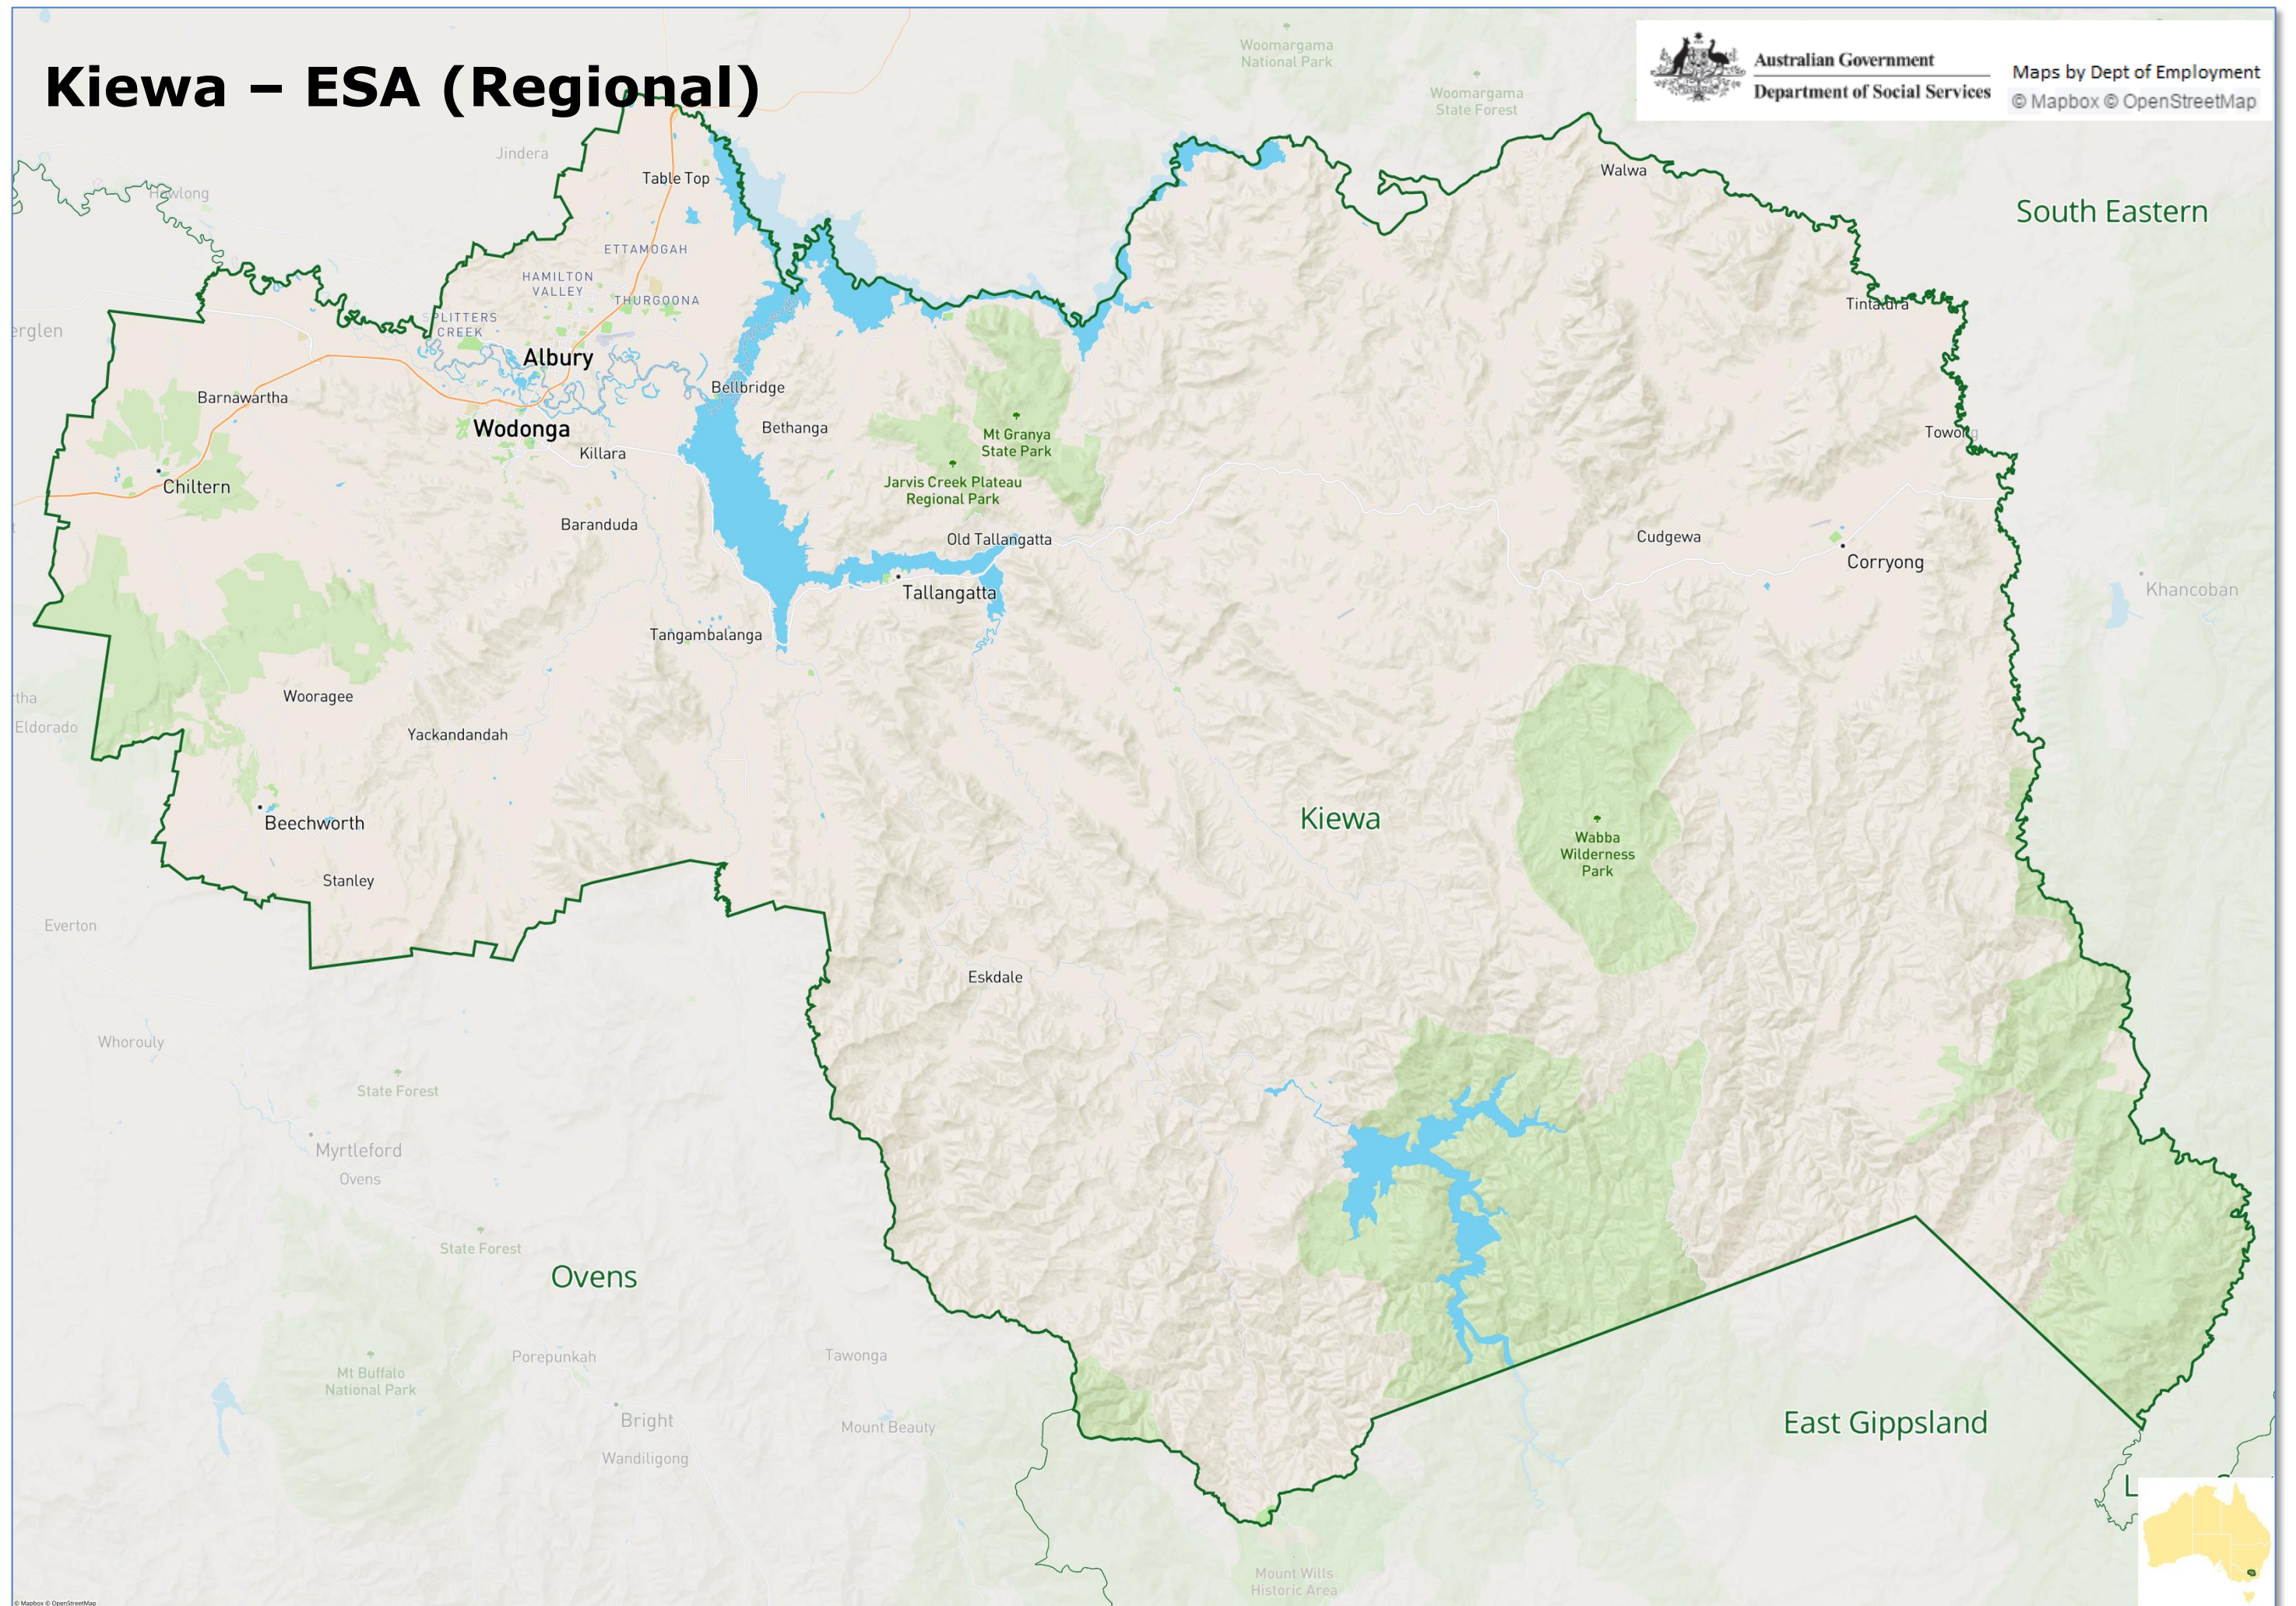

Maps by Dept of Employment
© Mapbox © OpenStreetMap

Coffs Harbour – ESA (Regional)

Eastern Suburbs- ESA (Metropolitan)

Eurobodalla - ESA (Regional)

Far West NSW – ESA (Regional)

Gwydir Namoi – ESA (Regional)

Hastings – ESA (Regional)

Hunter – ESA (Metropolitan)

Inner Sydney – ESA (Metropolitan)

Inner Western Sydney – ESA (Metropolitan)

Keepit – ESA (Regional)

Kiewa – ESA (Regional)

Australian Government
Department of Social Services

Maps by Dept of Employment
© Mapbox © OpenStreetMap

Lachlan – ESA (Regional)

Lower Hunter – ESA (Metropolitan)

Lower South Coast – ESA (Regional)

Macarthur – ESA (Metropolitan)

Macleay – ESA (Regional)

Australian Government
Department of Social Services

Maps by Dept of Employment
© Mapbox © OpenStreetMap

Manning – ESA (Regional)

New England

Murray Darling – ESA (Regional)

Australian Government
Department of Social Services

Maps by Dept of Employment
© Mapbox © OpenStreetMap