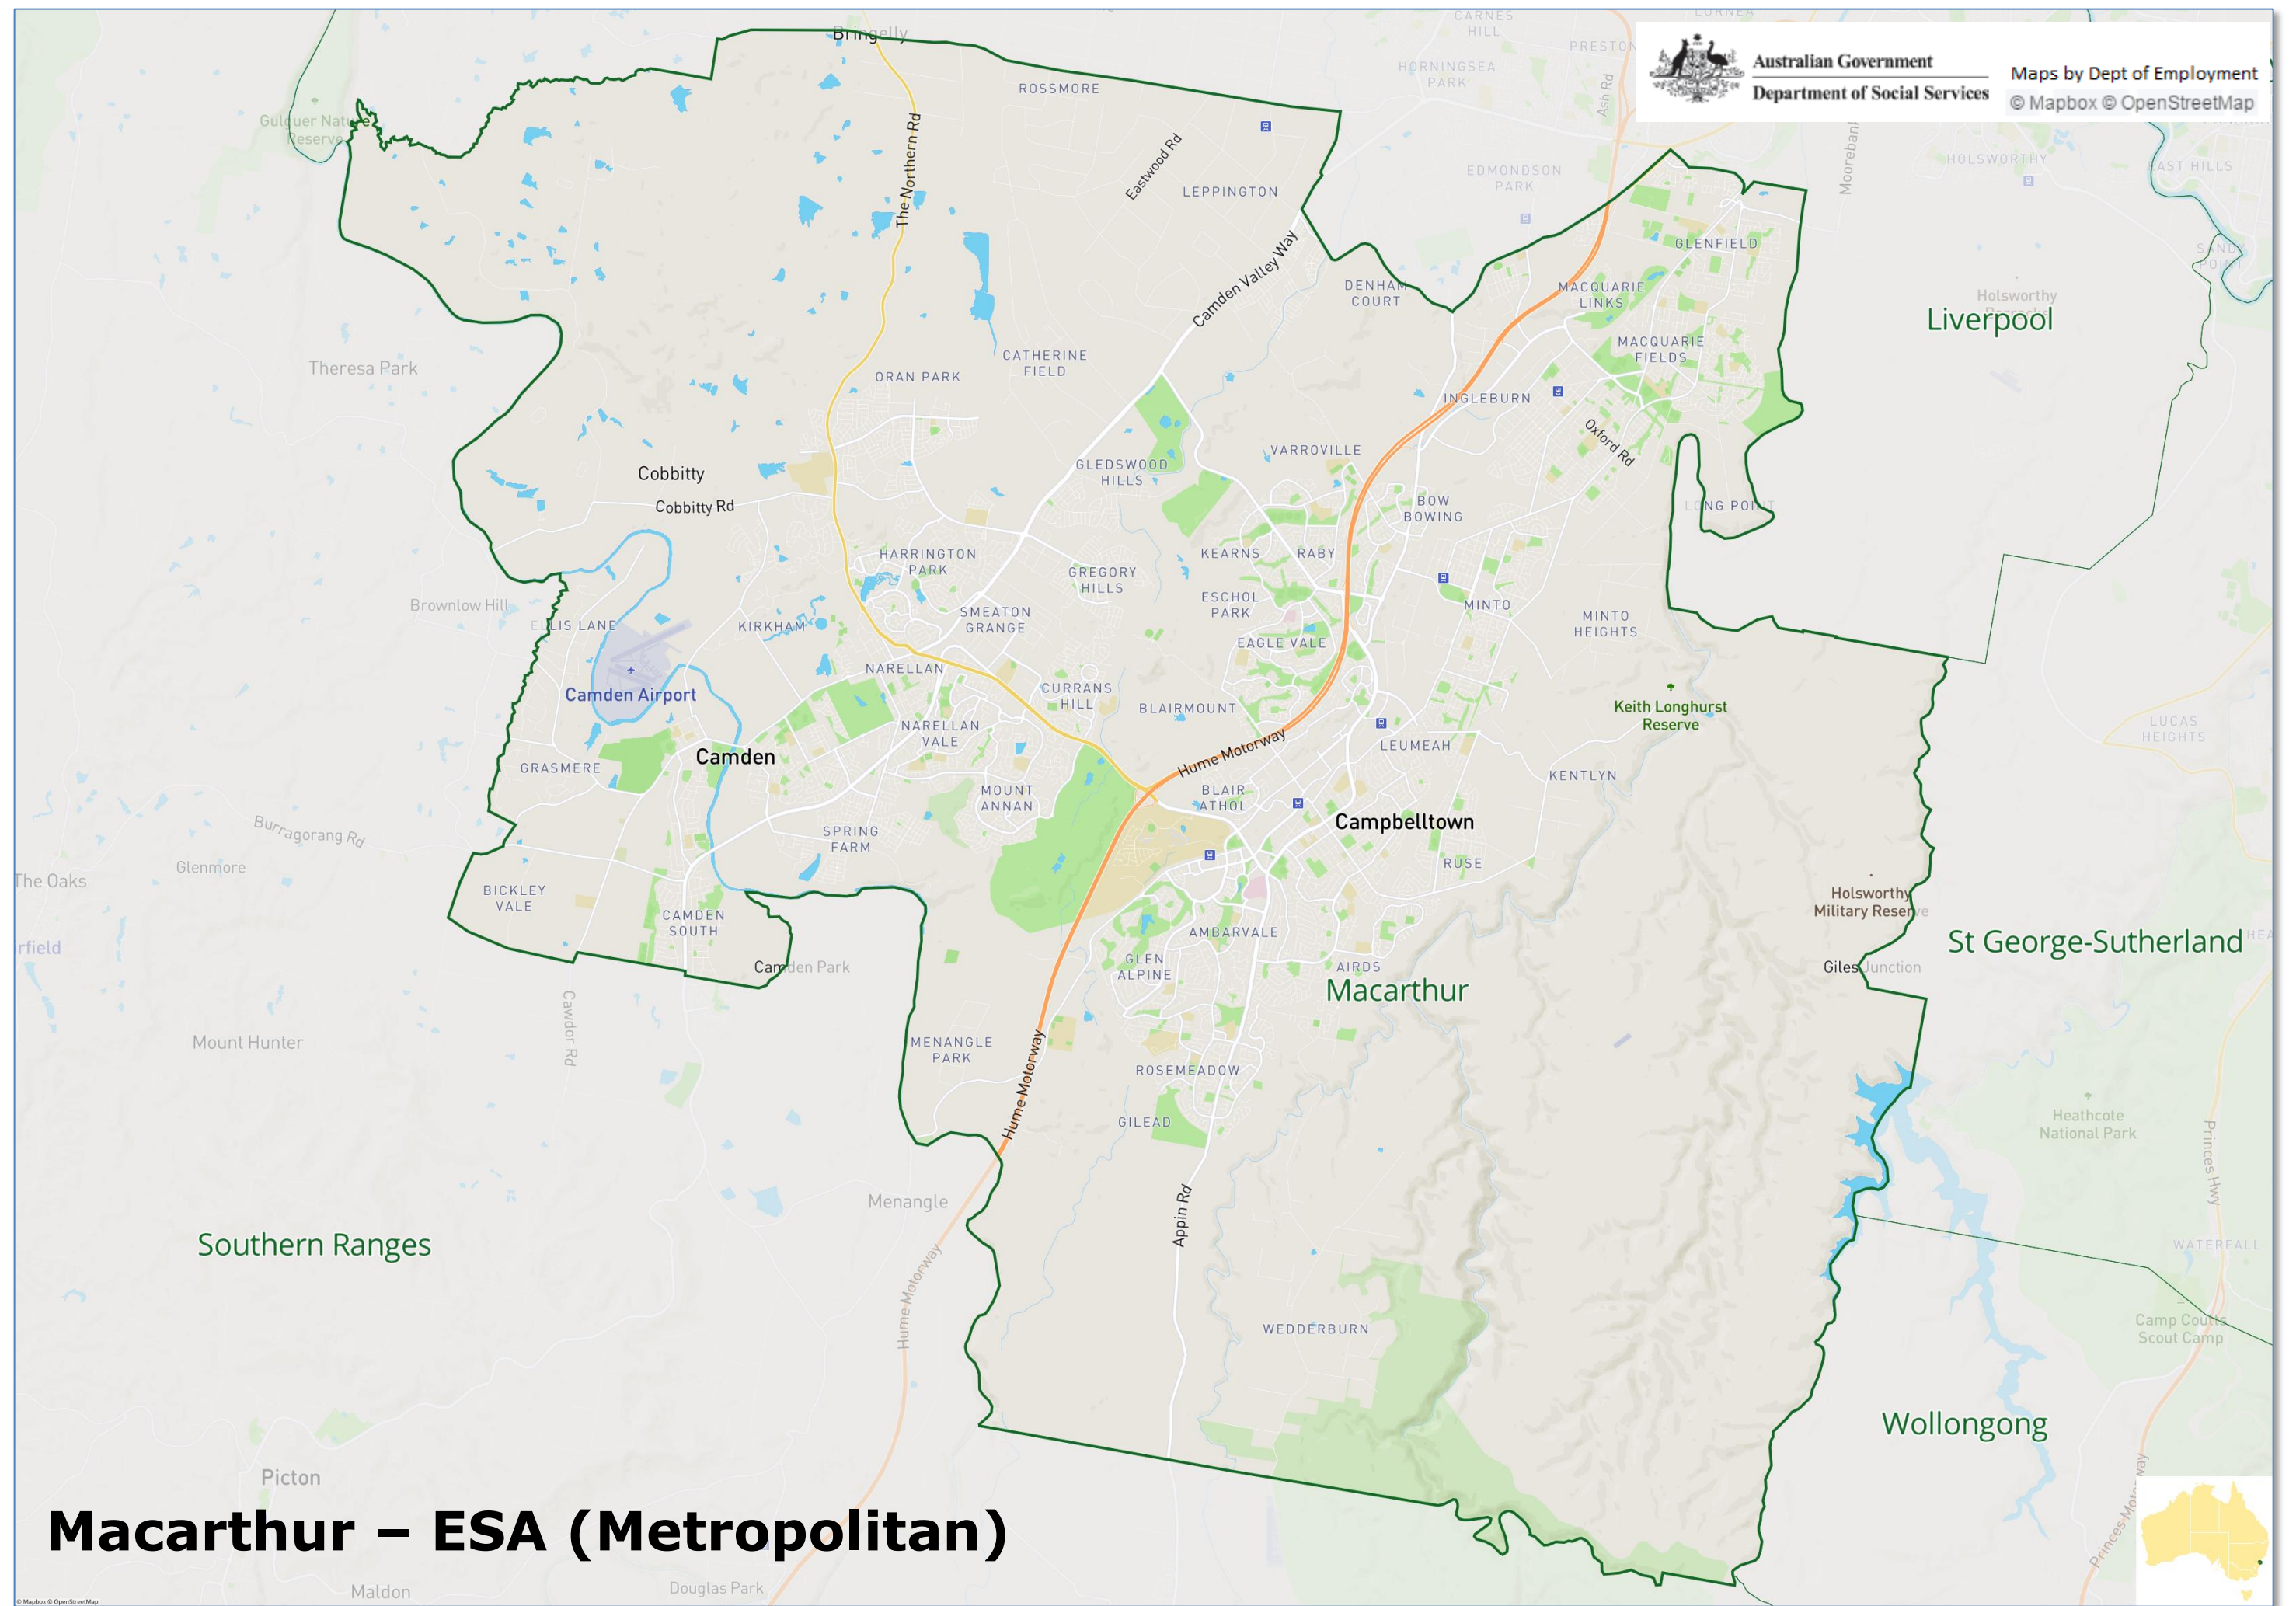

ACT/Queanbeyan – ESA (Metropolitan)

Australian Government
Department of Social Services

Maps by Dept of Employment
© Mapbox © OpenStreetMap

Central Western Sydney

Inner Western Sydney

Inner Sydney

Canterbury/
Bankstown

Maps by Dept of Employment
© Mapbox © OpenStreetMap

Lachlan – ESA (Regional)

Lower Hunter – ESA (Metropolitan)

Lower South Coast – ESA (Regional)

Macarthur – ESA (Metropolitan)

Macleay – ESA (Regional)

Australian Government
Department of Social Services

Maps by Dept of Employment
© Mapbox © OpenStreetMap

Manning – ESA (Regional)

New England

Murray Darling – ESA (Regional)

Australian Government
Department of Social Services

Maps by Dept of Employment
© Mapbox © OpenStreetMap

Nepean - ESA (Metropolitan)

Australian Government
Department of Social Services

Maps by Dept of Employment
© Mapbox © OpenStreetMap

New England – ESA (Regional)

Australian Government
Department of Social Services