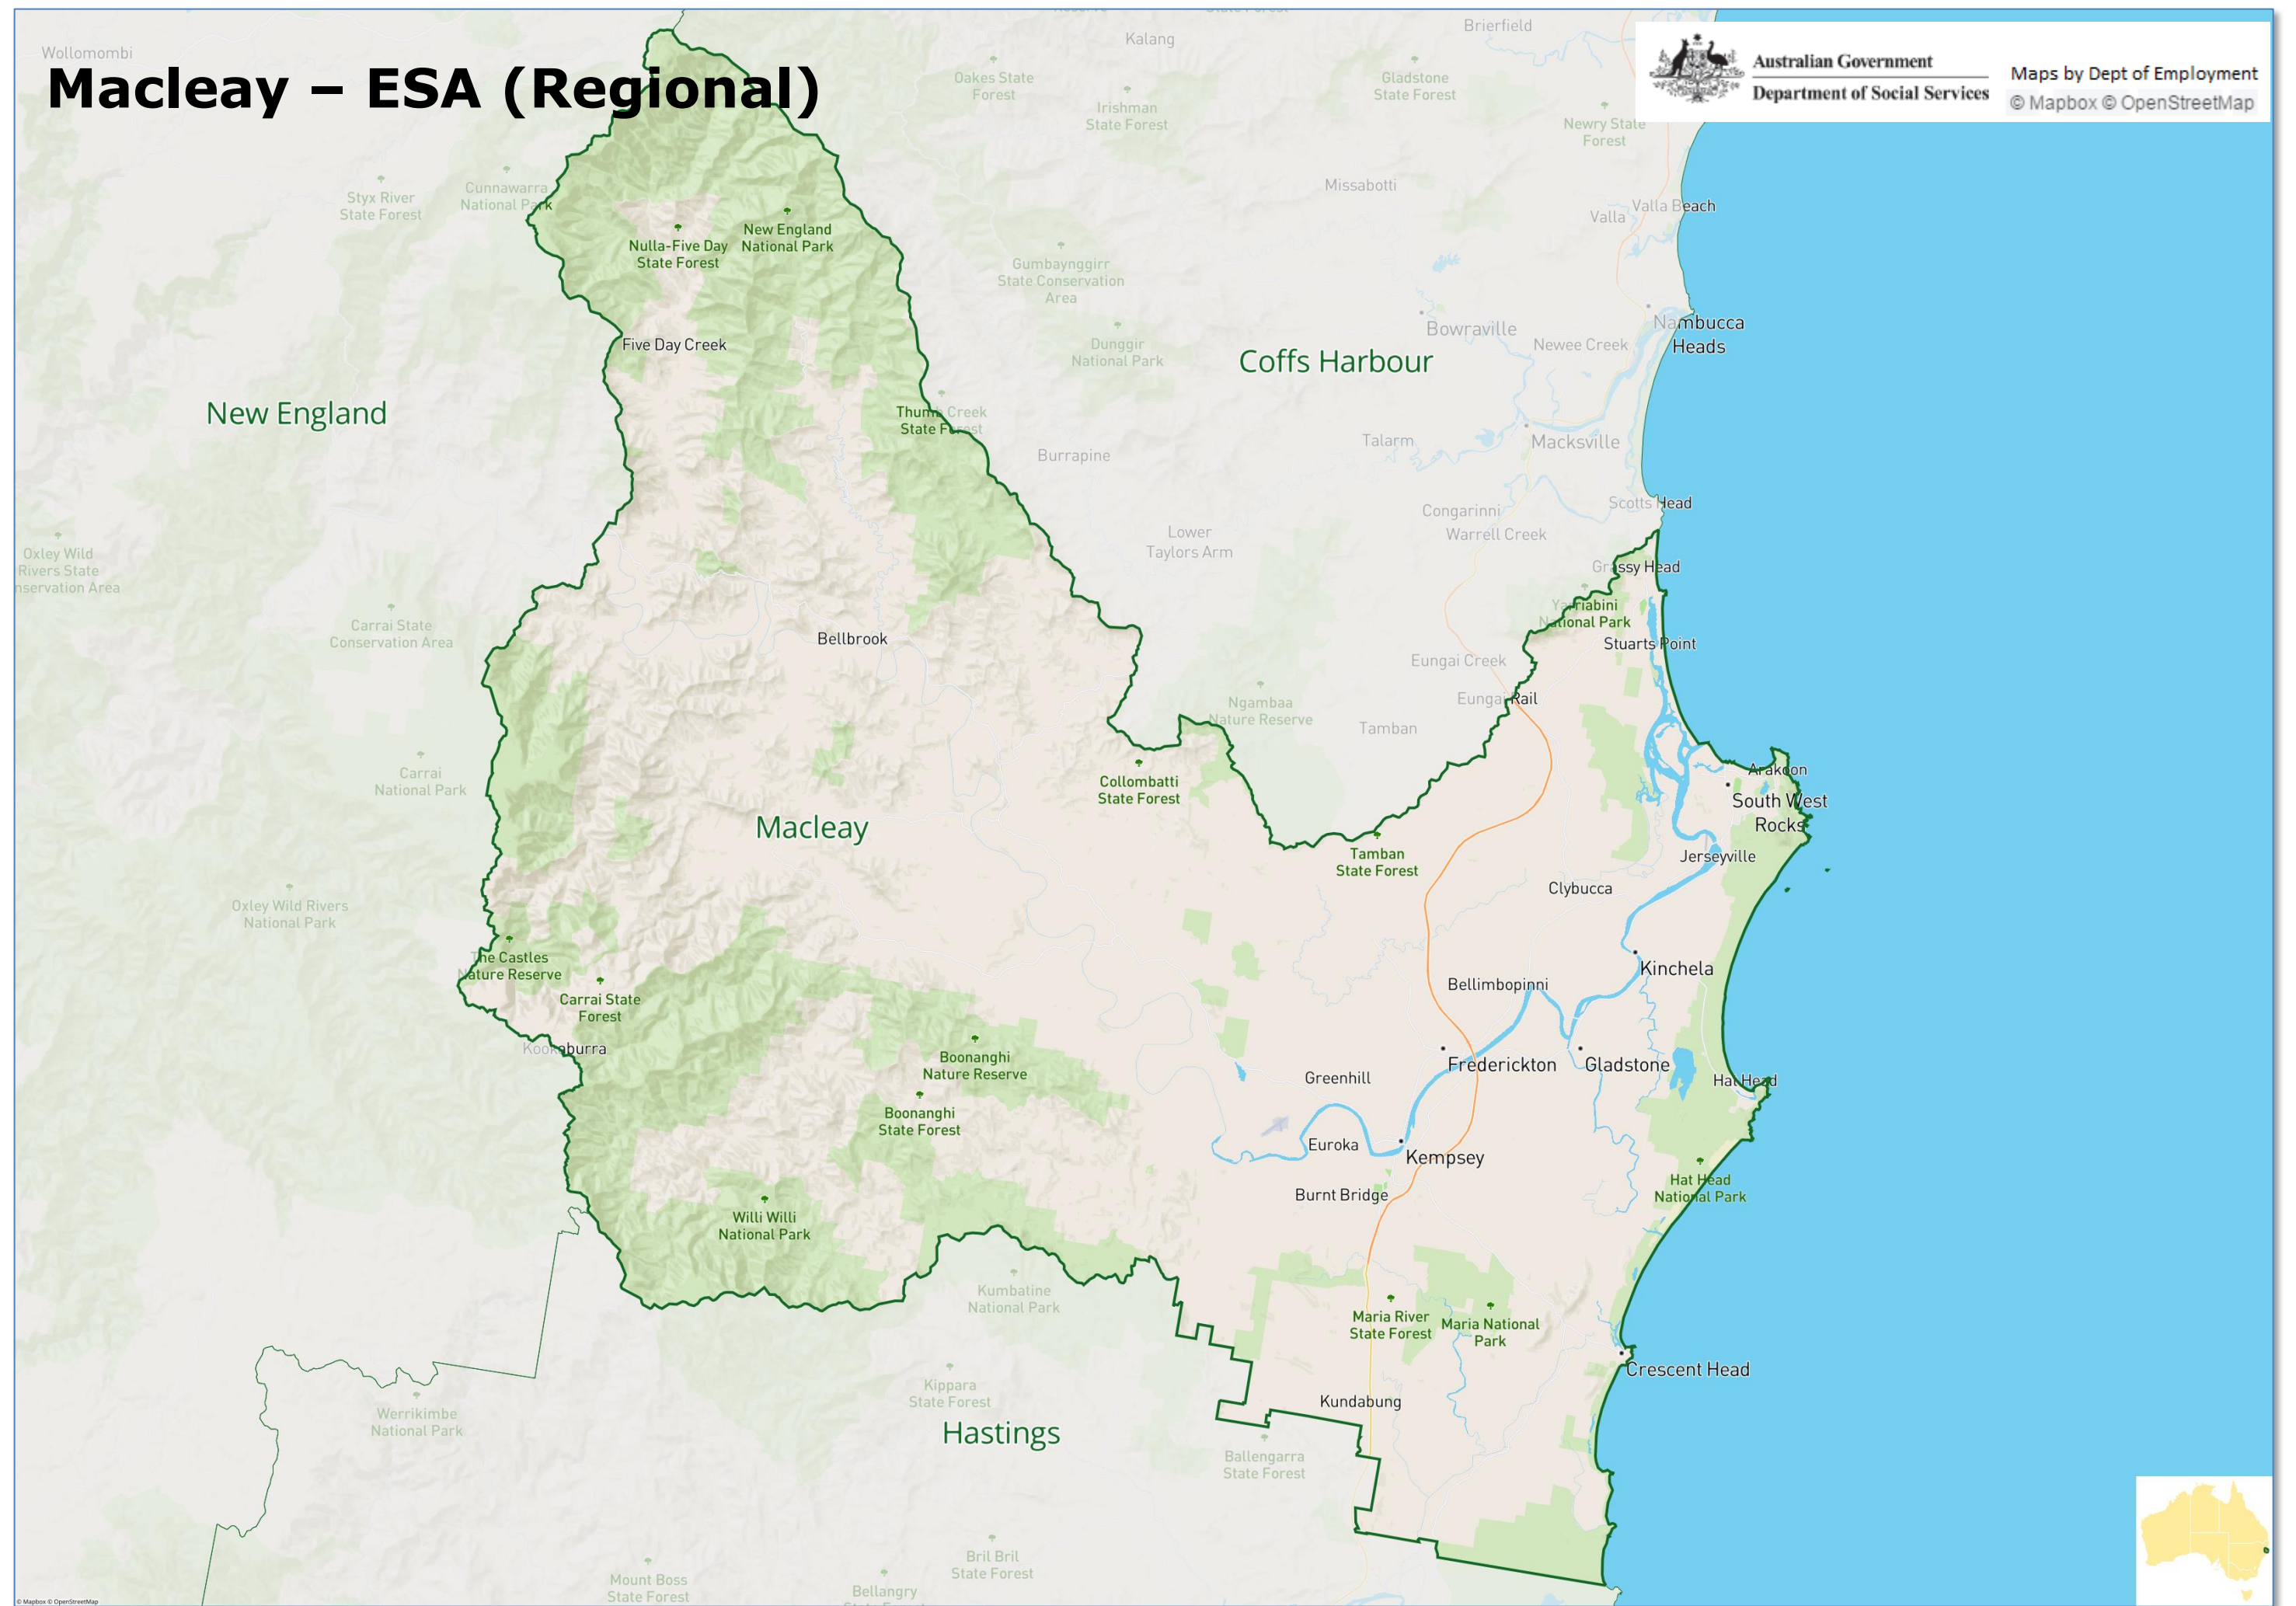

Maps by Dept of Employment
© Mapbox © OpenStreetMap

Lachlan – ESA (Regional)

Lower Hunter – ESA (Metropolitan)

Lower South Coast – ESA (Regional)

Macarthur – ESA (Metropolitan)

Macleay – ESA (Regional)

Australian Government
Department of Social Services

Maps by Dept of Employment
© Mapbox © OpenStreetMap

Manning – ESA (Regional)

New England

Murray Darling – ESA (Regional)

Australian Government
Department of Social Services

Maps by Dept of Employment
© Mapbox © OpenStreetMap

Nepean - ESA (Metropolitan)

Australian Government
Department of Social Services

Maps by Dept of Employment
© Mapbox © OpenStreetMap

New England – ESA (Regional)

Australian Government
Department of Social Services

Shoalhaven – ESA (Regional)

South Eastern – ESA (Regional)

Southern Ranges – ESA (Regional)

St George Sutherland – ESA (Metropolitan)

Sturt – ESA (Regional)

Tweed – ESA (Metropolitan)

Upper Hunter – ESA (Regional)