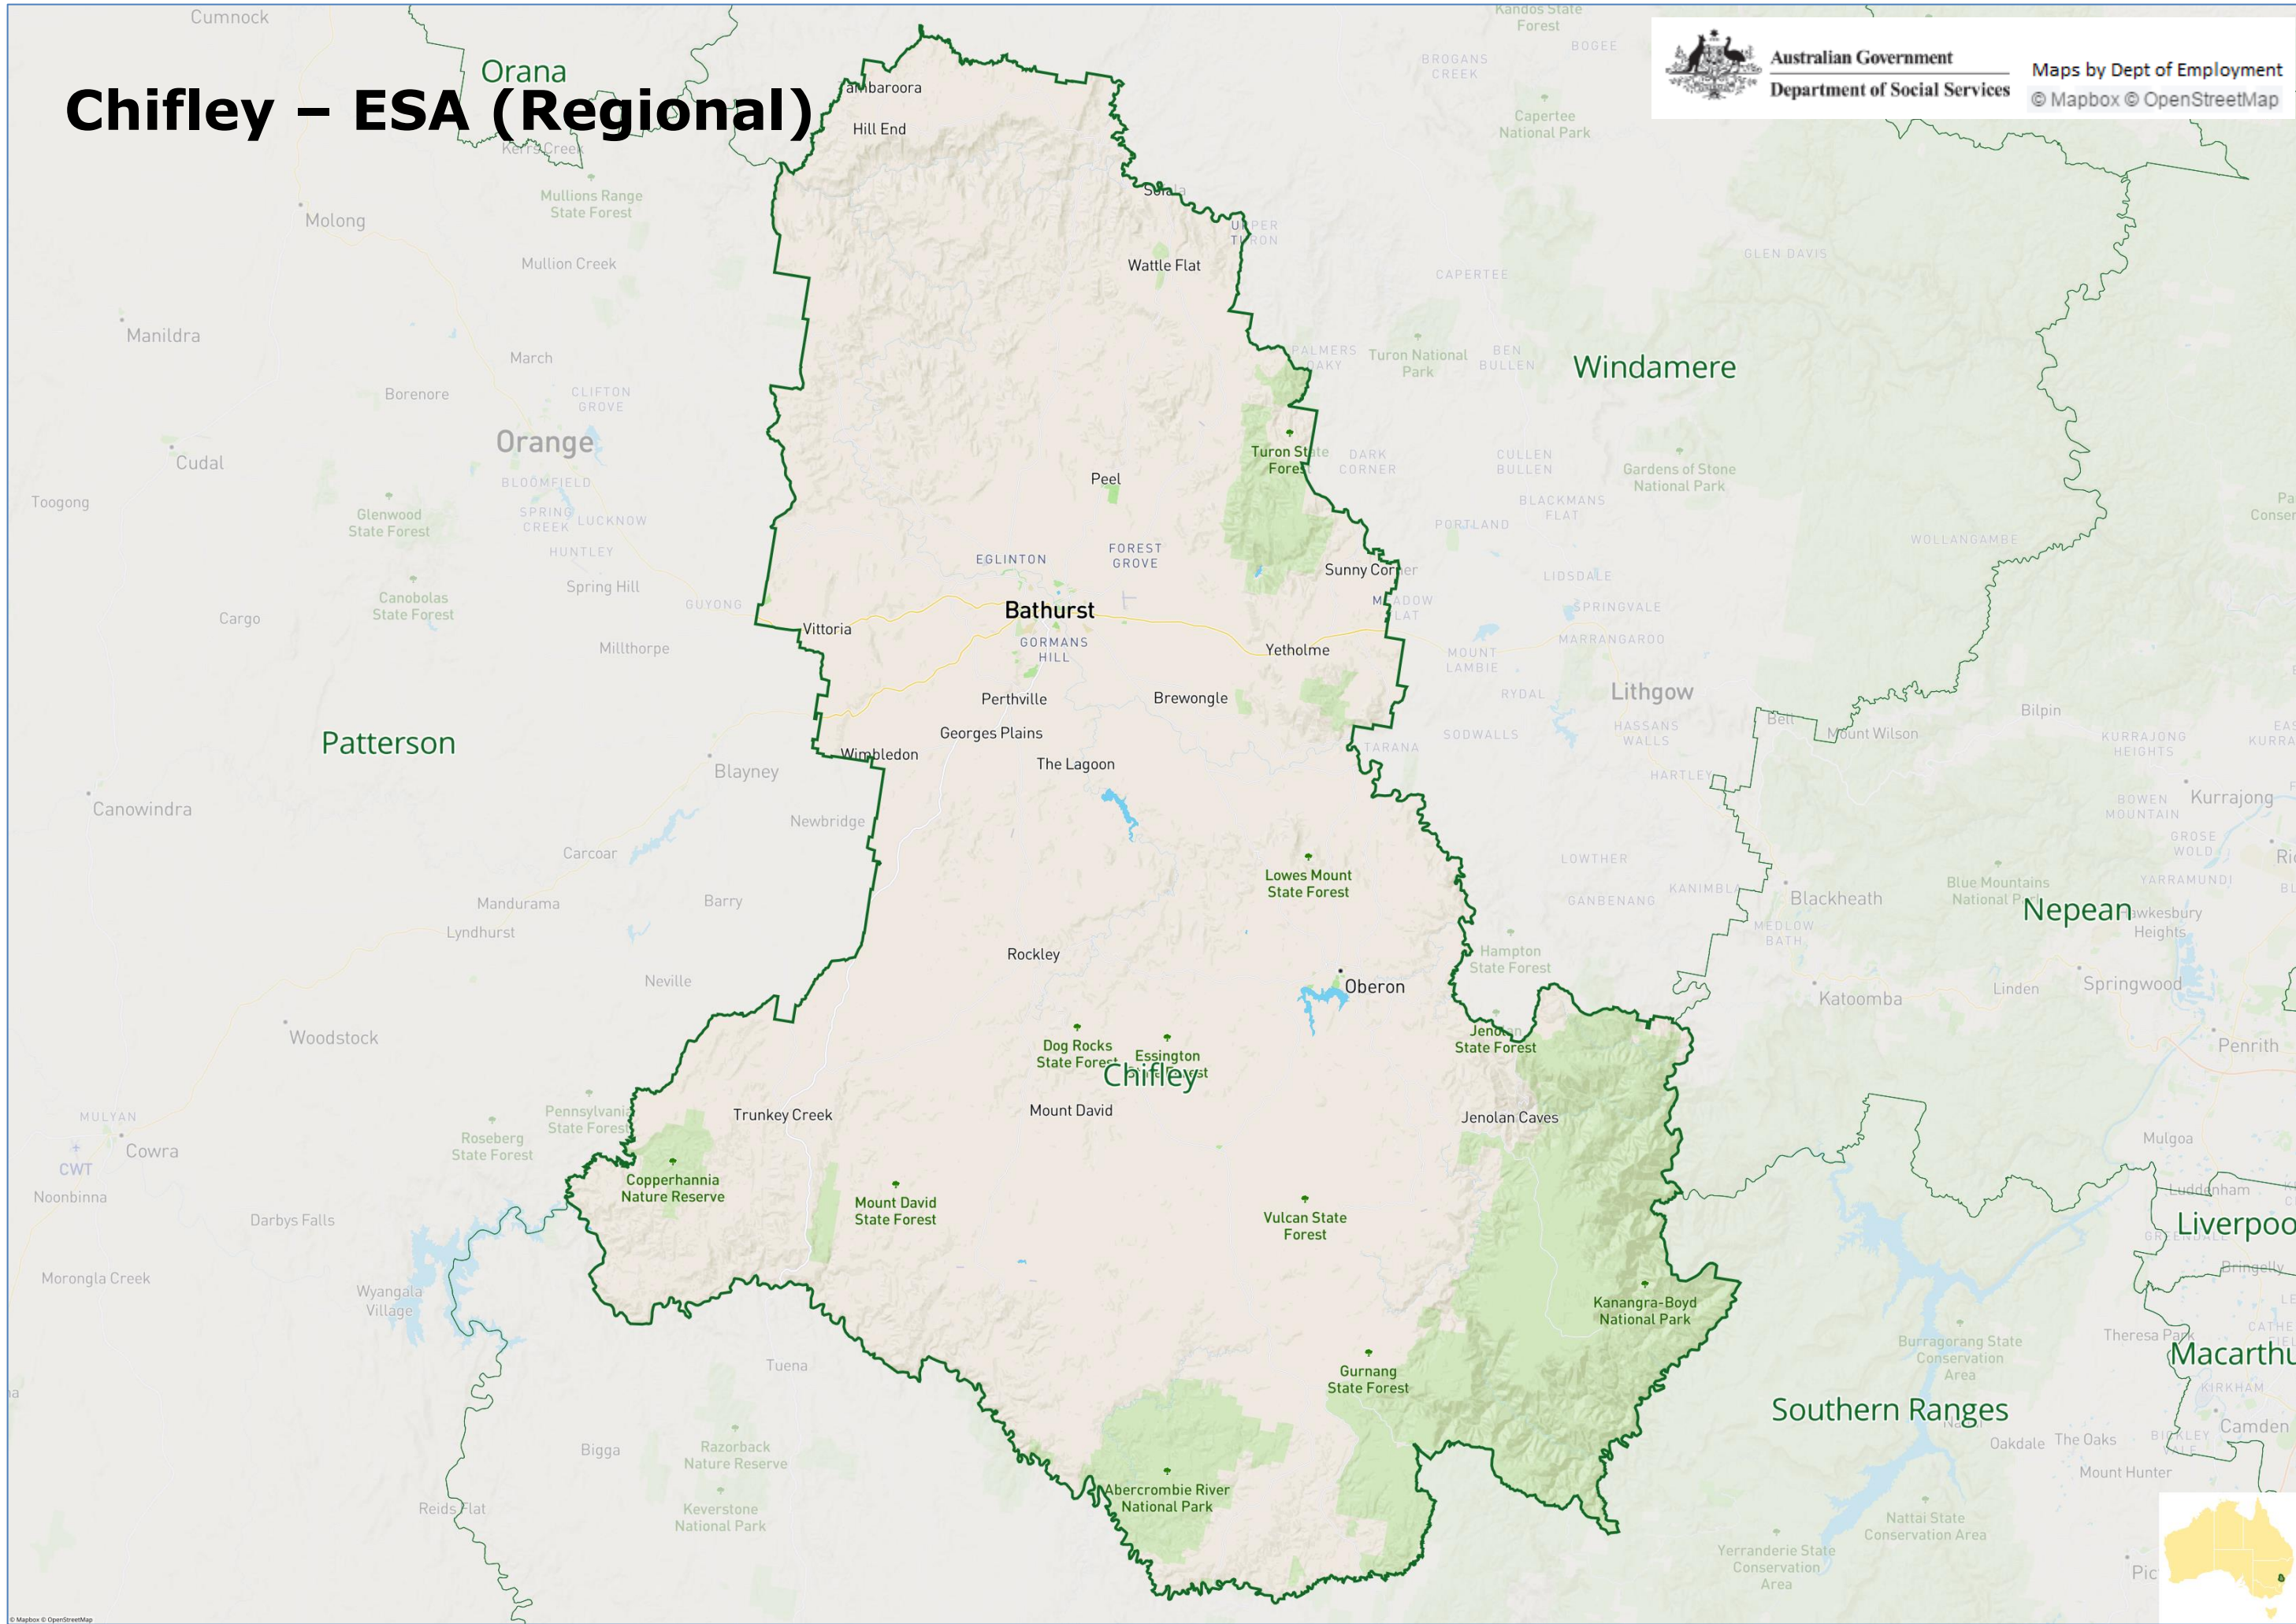

ACT/Queanbeyan – ESA (Metropolitan)

Australian Government
Department of Social Services

Maps by Dept of Employment
© Mapbox © OpenStreetMap

Central Western Sydney

Inner Western Sydney

Inner Sydney

Canterbury/
Bankstown

St George-Sutherland

Liverpool

Canterbury/Bankstown – ESA (Metropolitan)

Central Coast – ESA (Metropolitan)

Central Western Sydney – ESA (Metropolitan)

Chifley – ESA (Regional)

Clarence – ESA (Regional)

Australian Government
Department of Social Services

Maps by Dept of Employment
© Mapbox © OpenStreetMap

Coffs Harbour – ESA (Regional)

Eastern Suburbs- ESA (Metropolitan)

Eurobodalla - ESA (Regional)

Far West NSW – ESA (Regional)

Gwydir Namoi – ESA (Regional)

Maps by Dept of Employment
© Mapbox © OpenStreetMap

Lachlan – ESA (Regional)

Lower Hunter – ESA (Metropolitan)

Lower South Coast – ESA (Regional)

Macarthur – ESA (Metropolitan)

Macleay – ESA (Regional)

Australian Government
Department of Social Services