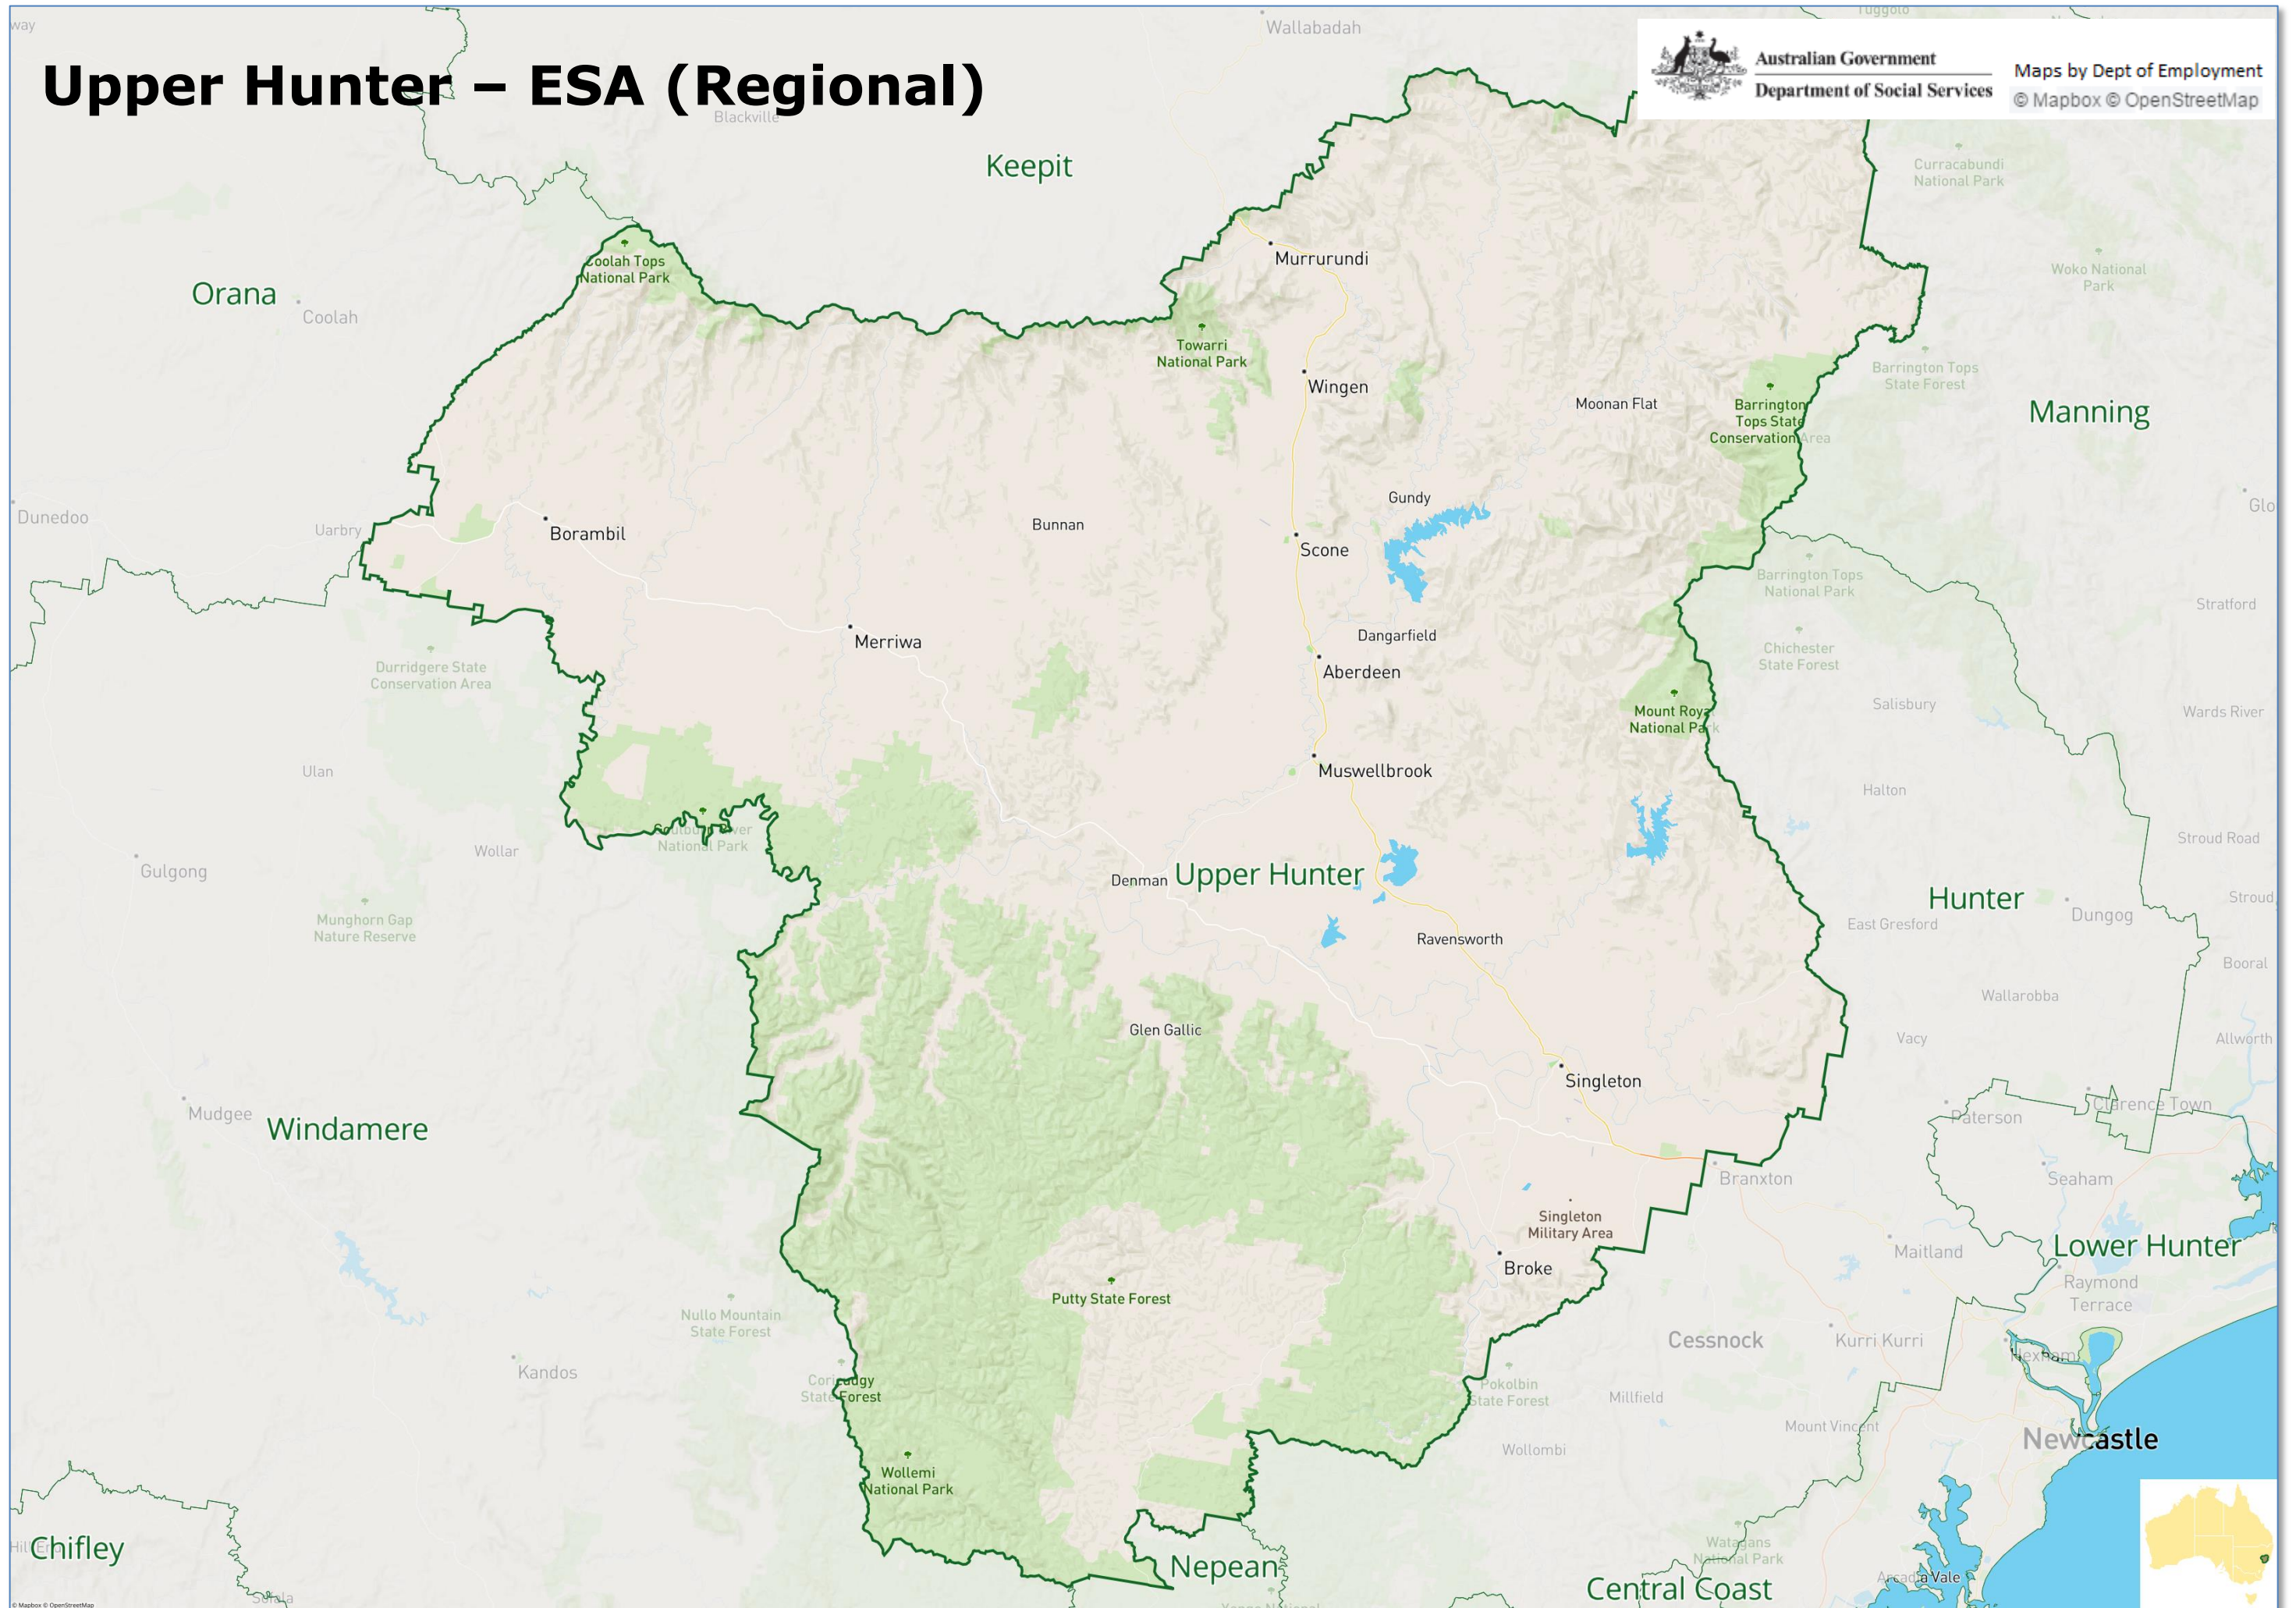

Upper Hunter – ESA (Regional)

Australian Government
Department of Social Services

Maps by Dept of Employment
© Mapbox © OpenStreetMap