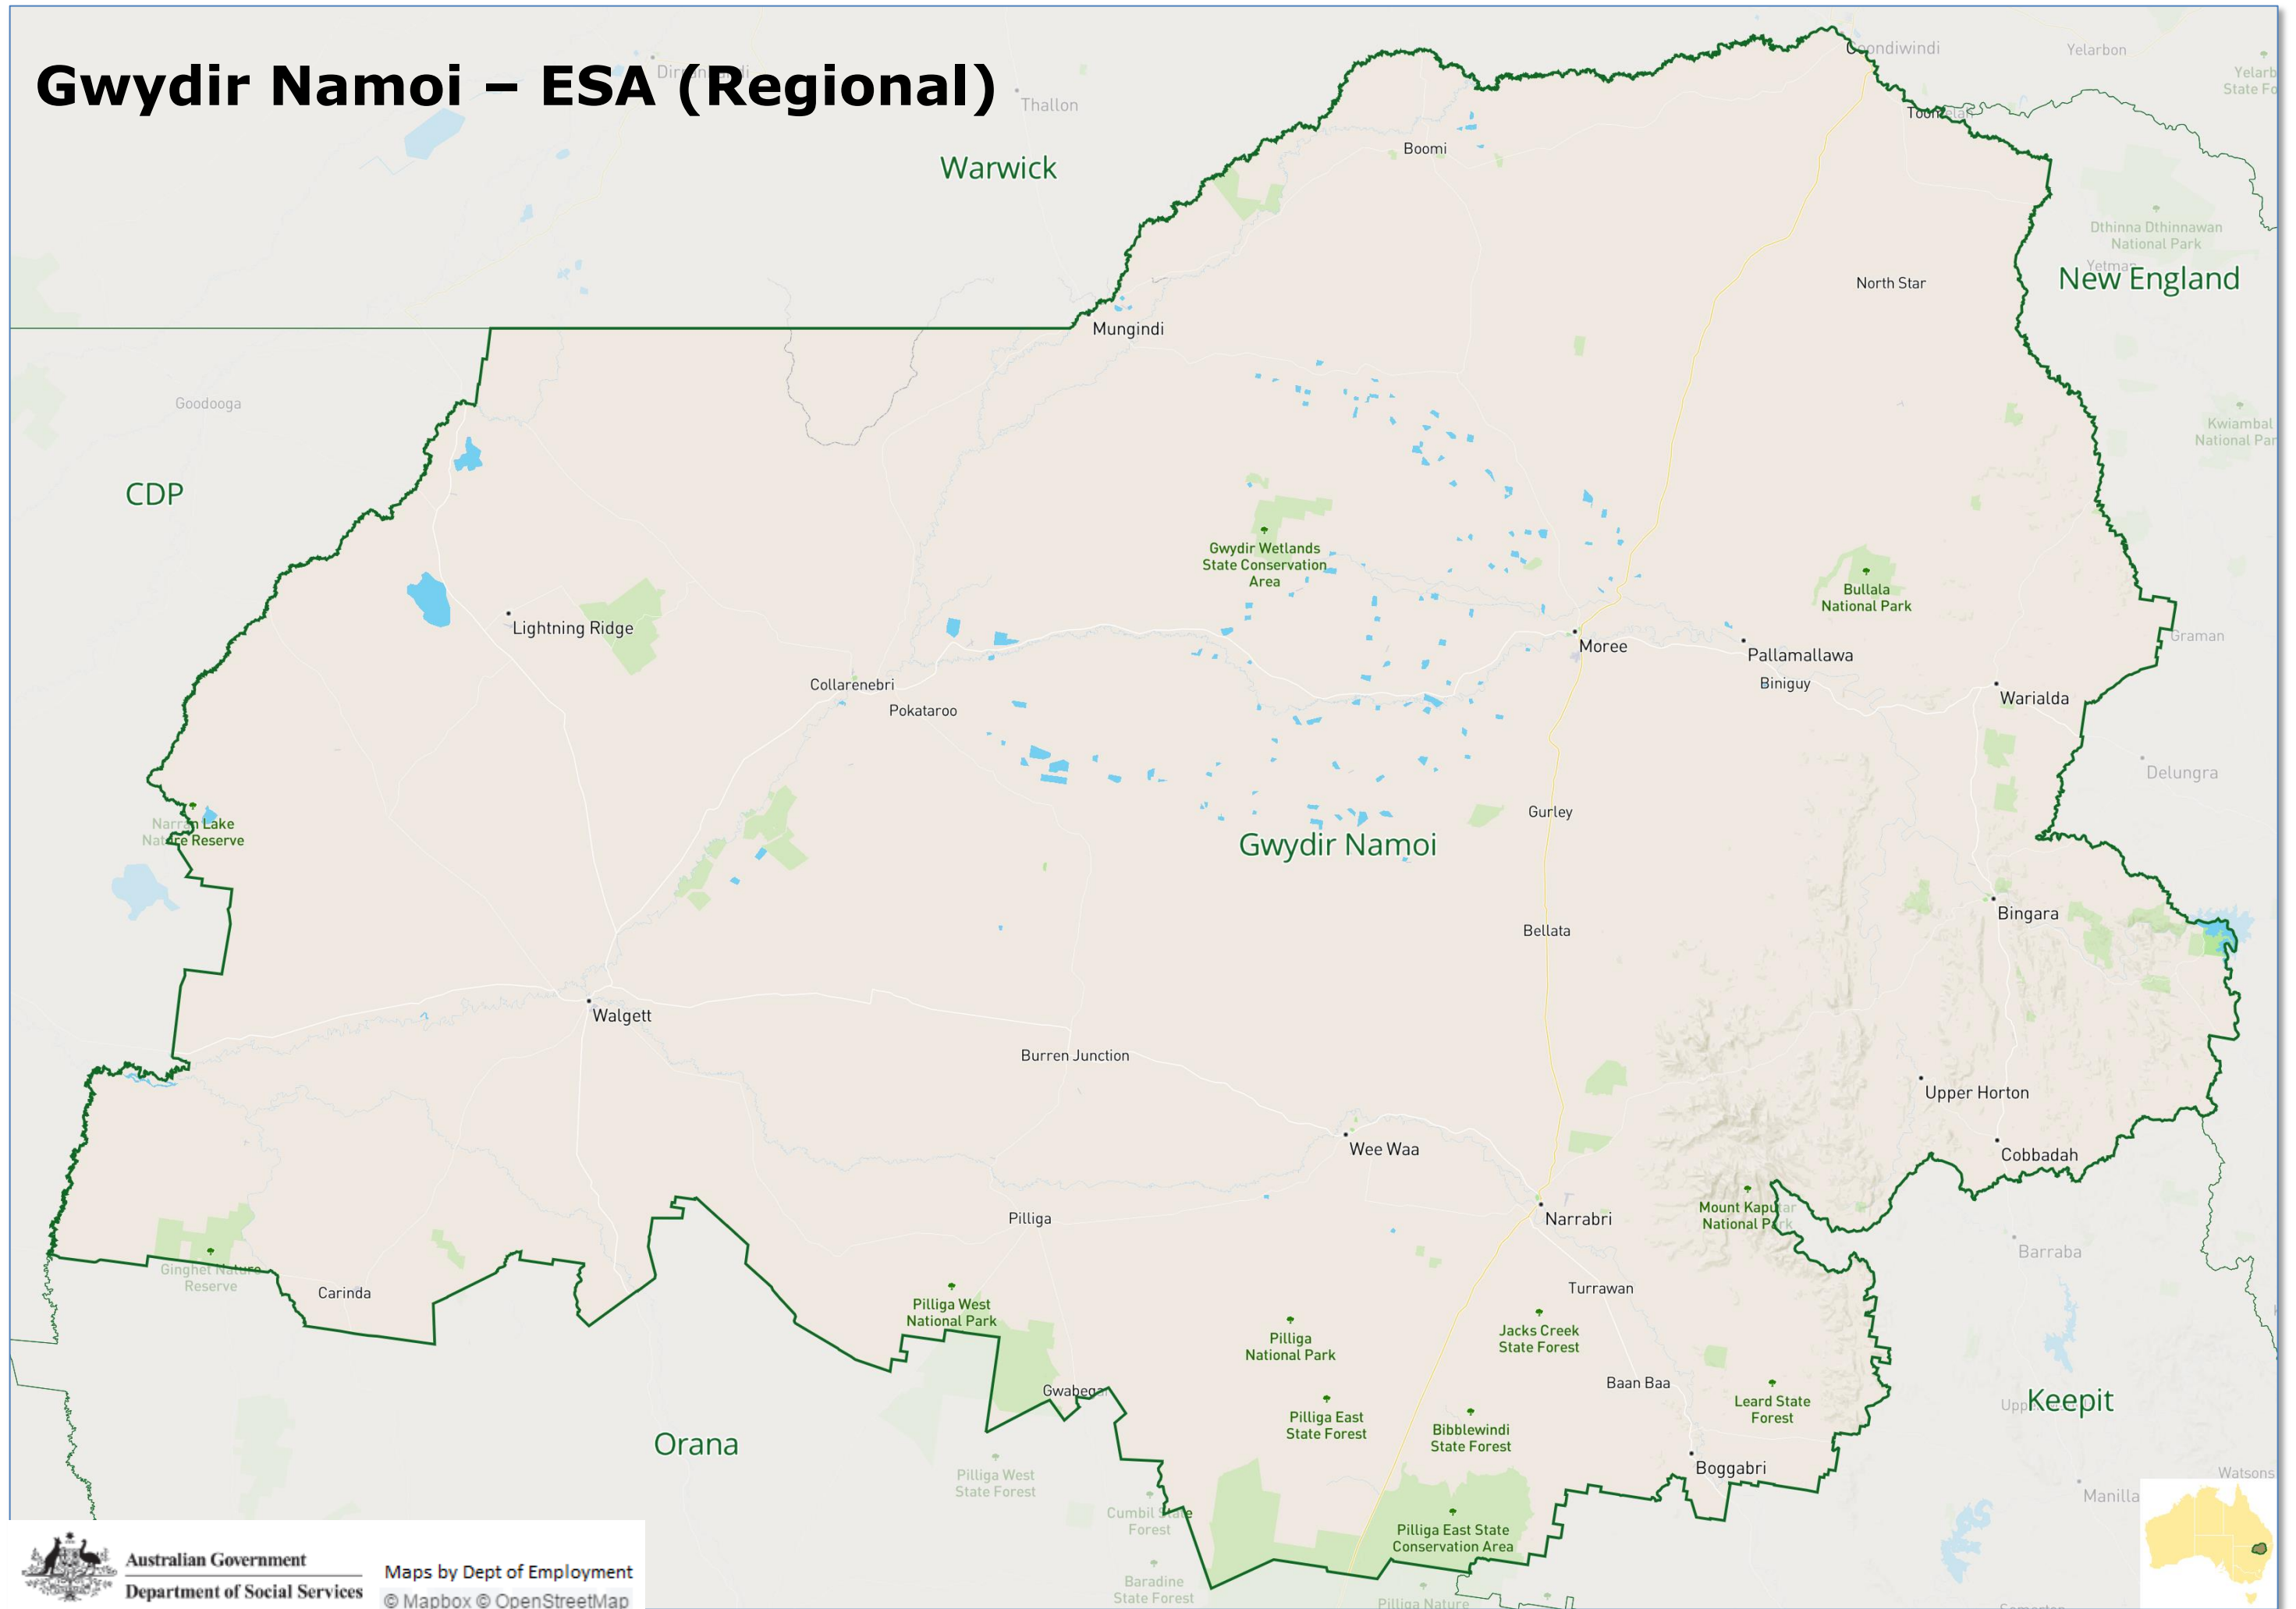

ACT/Queanbeyan – ESA (Metropolitan)

Australian Government
Department of Social Services

Maps by Dept of Employment
© Mapbox © OpenStreetMap

Central Western Sydney

Inner Western Sydney

Inner Sydney

Canterbury/
Bankstown

St George-Sutherland

Liverpool

Canterbury/Bankstown – ESA (Metropolitan)

Central Coast – ESA (Metropolitan)

Central Western Sydney – ESA (Metropolitan)

Chifley – ESA (Regional)

Clarence – ESA (Regional)

Australian Government
Department of Social Services

Maps by Dept of Employment
© Mapbox © OpenStreetMap

Coffs Harbour – ESA (Regional)

Eastern Suburbs- ESA (Metropolitan)

Eurobodalla - ESA (Regional)

Far West NSW – ESA (Regional)

Gwydir Namoi – ESA (Regional)

Maps by Dept of Employment
© Mapbox © OpenStreetMap

Lachlan – ESA (Regional)

Lower Hunter – ESA (Metropolitan)

Lower South Coast – ESA (Regional)

Macarthur – ESA (Metropolitan)

Macleay – ESA (Regional)

Australian Government
Department of Social Services