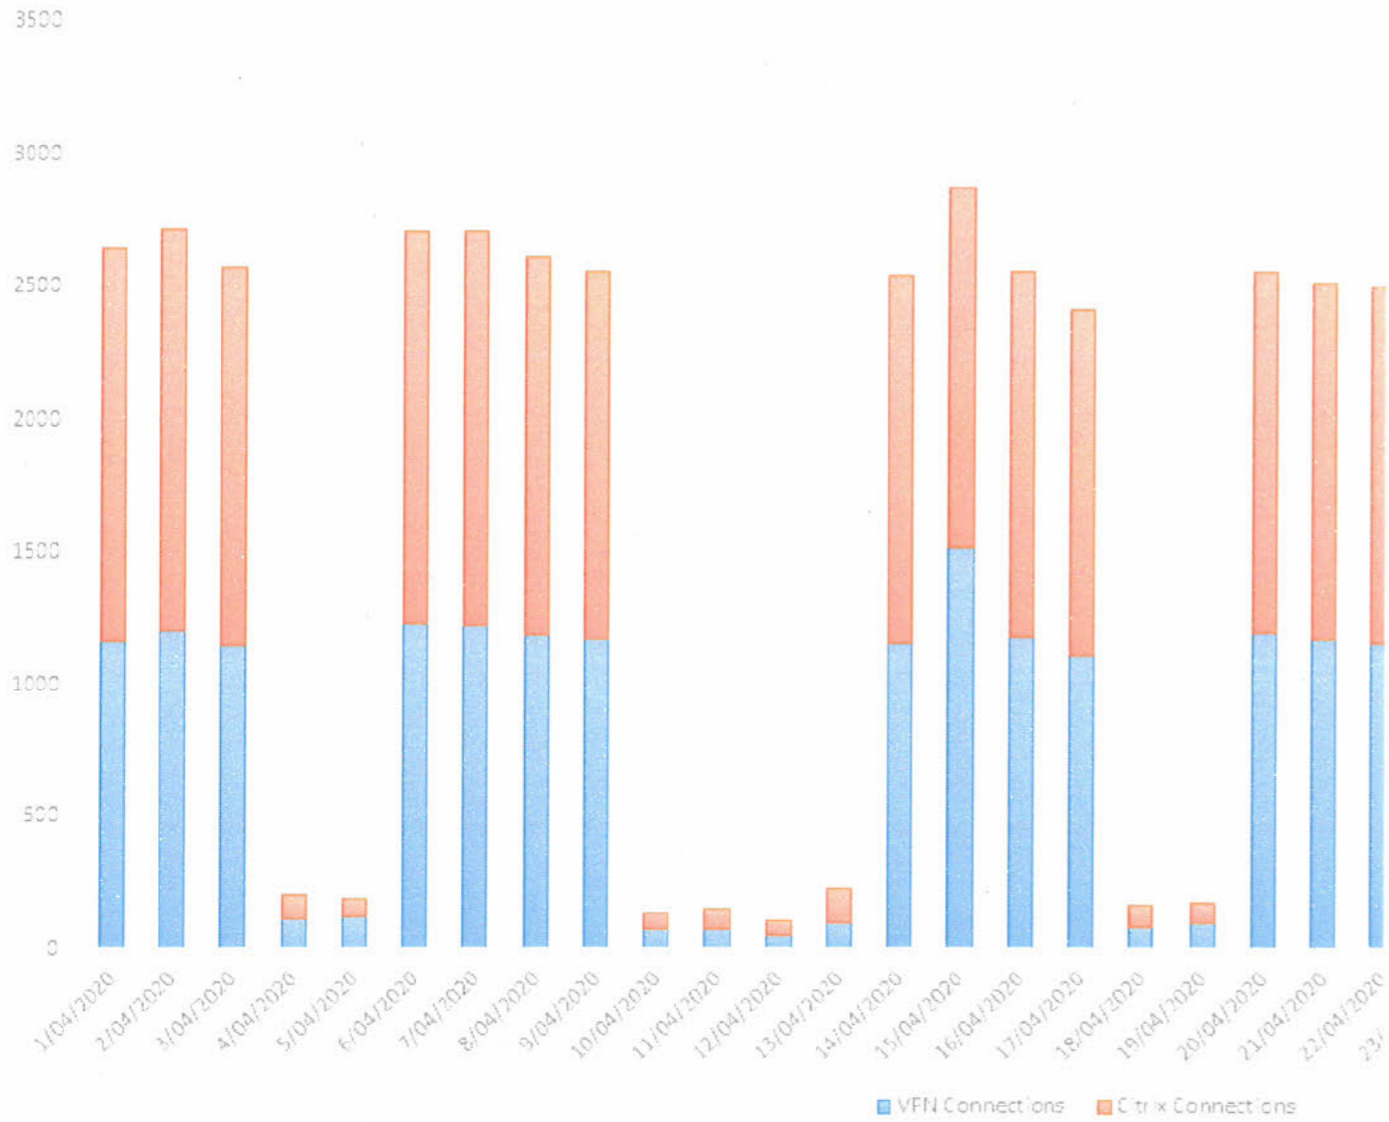

HUDSON, Adrian

From: HUDSON, Adrian
Sent: Monday, 4 May 2020 1:35 PM
To: HEFREN-WEBB, Liz; BENNETT, Shane; WILLIAMSON, Nathan; RULE, Catherine; CAMPBELL, Kathryn; s22
Subject: FW: Dashboard for remote connections [SEC=OFFICIAL]
Attachments: Remote Connectivity.xlsx

Hi all,

Just to give you a sense of remote log ins, we're about 200 down compared to "normal" today. Please ensure that Managers are checking in with every staff member every day to ensure that they are logged in and being productive.

Remote Connectivity

Kind regards,

Day	VPN Connections	Citrix Connections	Total Connections
1/04/2020	1168	1485	2653
2/04/2020	1207	1510	2717
3/04/2020	1157	1415	2572
4/04/2020	115	89	204
5/04/2020	121	71	192
6/04/2020	1234	1476	2710
7/04/2020	1231	1478	2709
8/04/2020	1188	1428	2616
9/04/2020	1176	1386	2562
10/04/2020	78	59	137
11/04/2020	82	68	150
12/04/2020	54	57	111
13/04/2020	103	124	227
14/04/2020	1164	1378	2542
15/04/2020	1520	1358	2878
16/04/2020	1180	1378	2558
17/04/2020	1114	1304	2418
18/04/2020	86	82	168
19/04/2020	100	73	173
20/04/2020	1195	1366	2561
21/04/2020	1179	1337	2516
22/04/2020	1160	1340	2500
23/04/2020	1162	1335	2497
24/04/2020	1094	1241	2335
25/04/2020	89	70	159
26/04/2020	93	63	156
27/04/2020	340	543	883
28/04/2020	1216	1320	2536
29/04/2020	1275	1313	2588
30/04/2020	1191	1338	2529
1/05/2020	1143	1254	2397
2/05/2020	103	60	163
3/05/2020	122	61	183
4/05/2020	1133	1213	2346